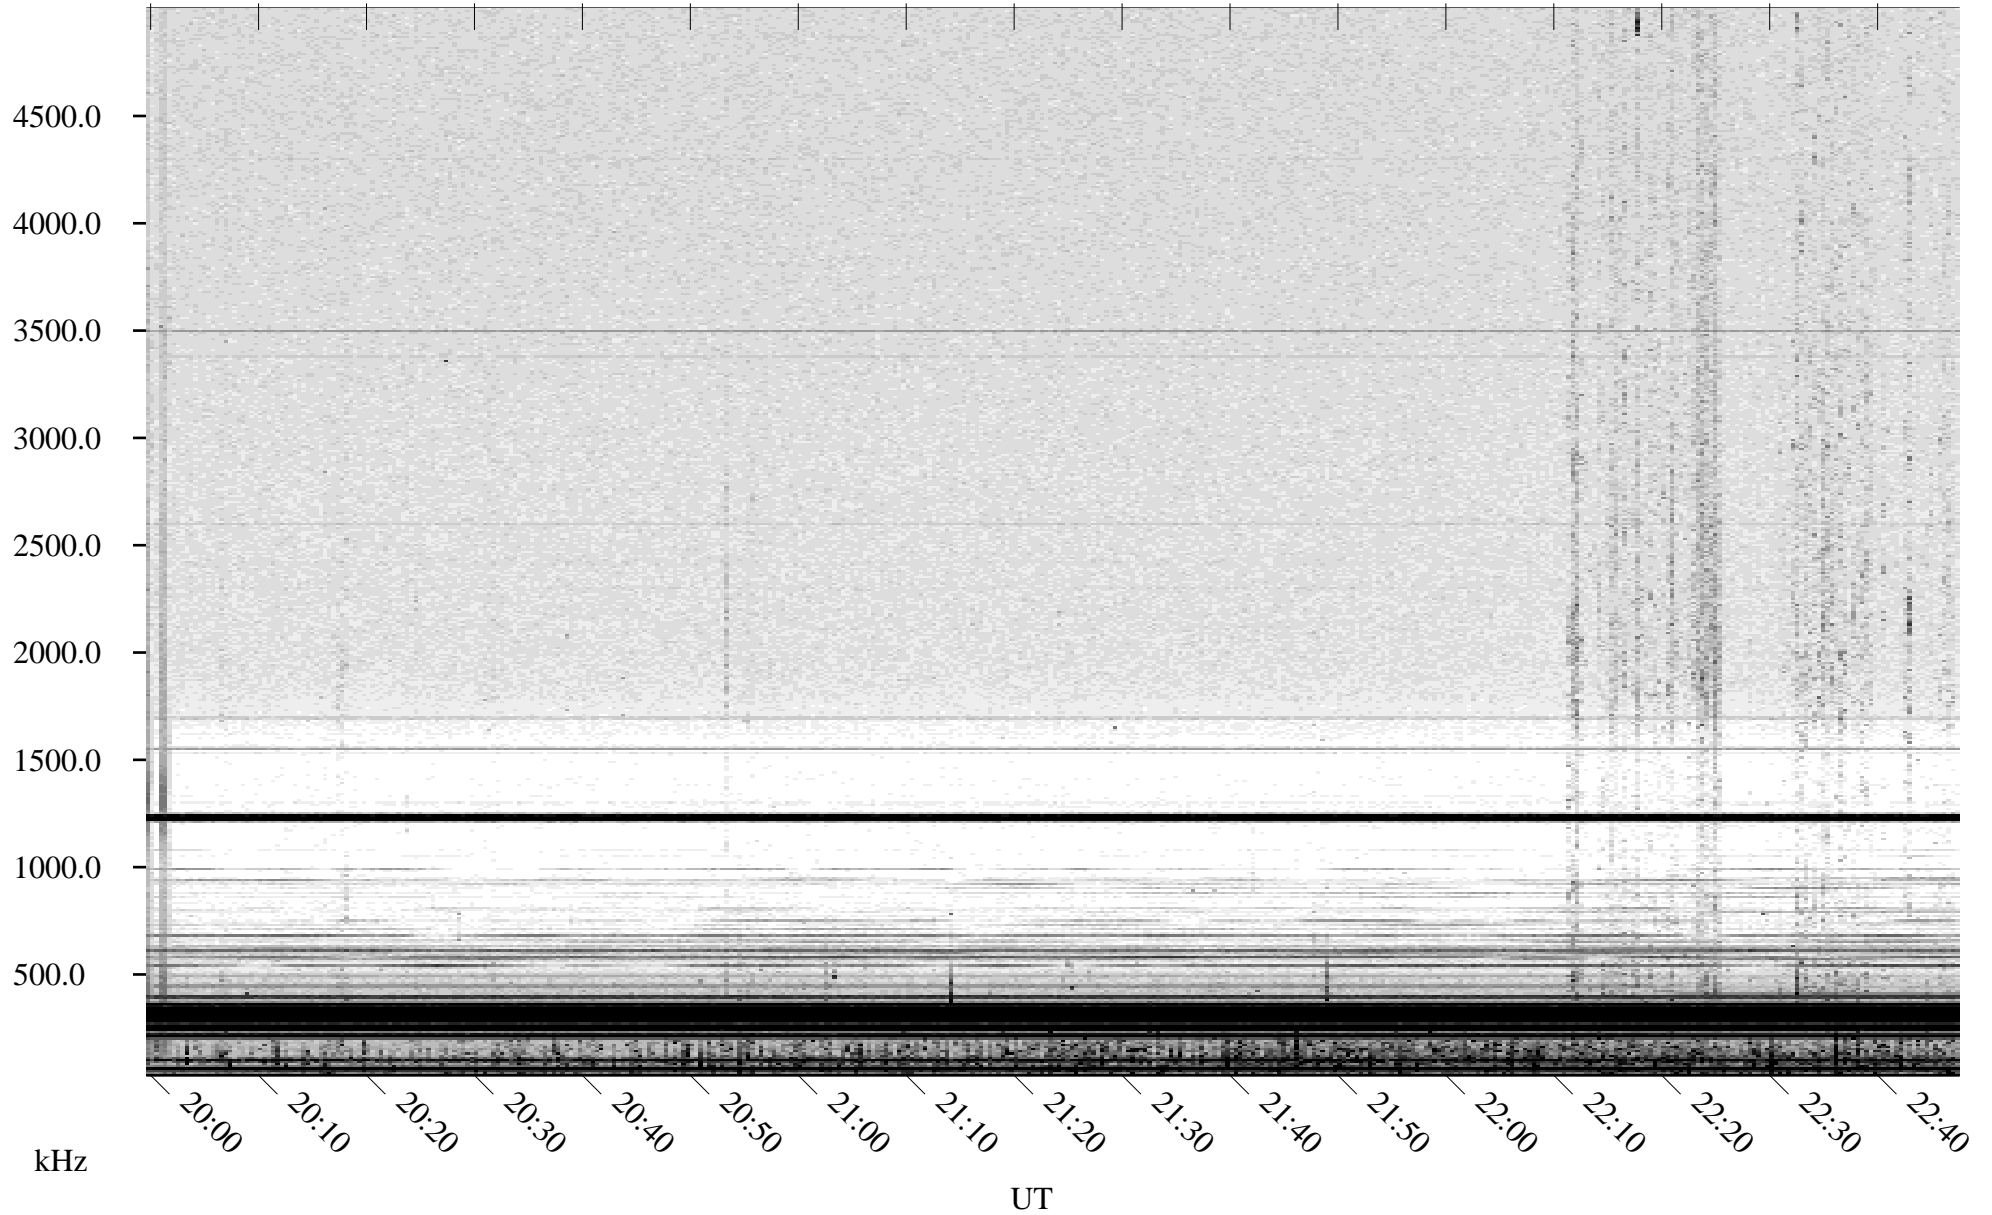

05/23/2003 Churchill, Manitoba

Linear Scale Black = 161 White = 15

ch03143l.r00m max_12

Page 1

05/23/2003 Churchill, Manitoba

Linear Scale Black = 161 White = 15

ch03143l.r00m max_12

Page 2

05/24/2003 Churchill, Manitoba

Linear Scale Black = 161 White = 15

ch03143l.r00m max_12

Page 3

05/24/2003 Churchill, Manitoba

Linear Scale Black = 161 White = 15

ch03143l.r00m max_12

Page 4

05/24/2003 Churchill, Manitoba

Linear Scale Black = 161 White = 15

ch03143l.r00m max_12

Page 5

05/24/2003 Churchill, Manitoba

Linear Scale Black = 161 White = 15

ch03143l.r00m max_12

Page 6

05/24/2003 Churchill, Manitoba

Linear Scale Black = 161 White = 15

ch03143l.r00m max_12

Page 7

05/24/2003 Churchill, Manitoba

Linear Scale Black = 161 White = 15

ch03143l.r00m max_12

Page 8