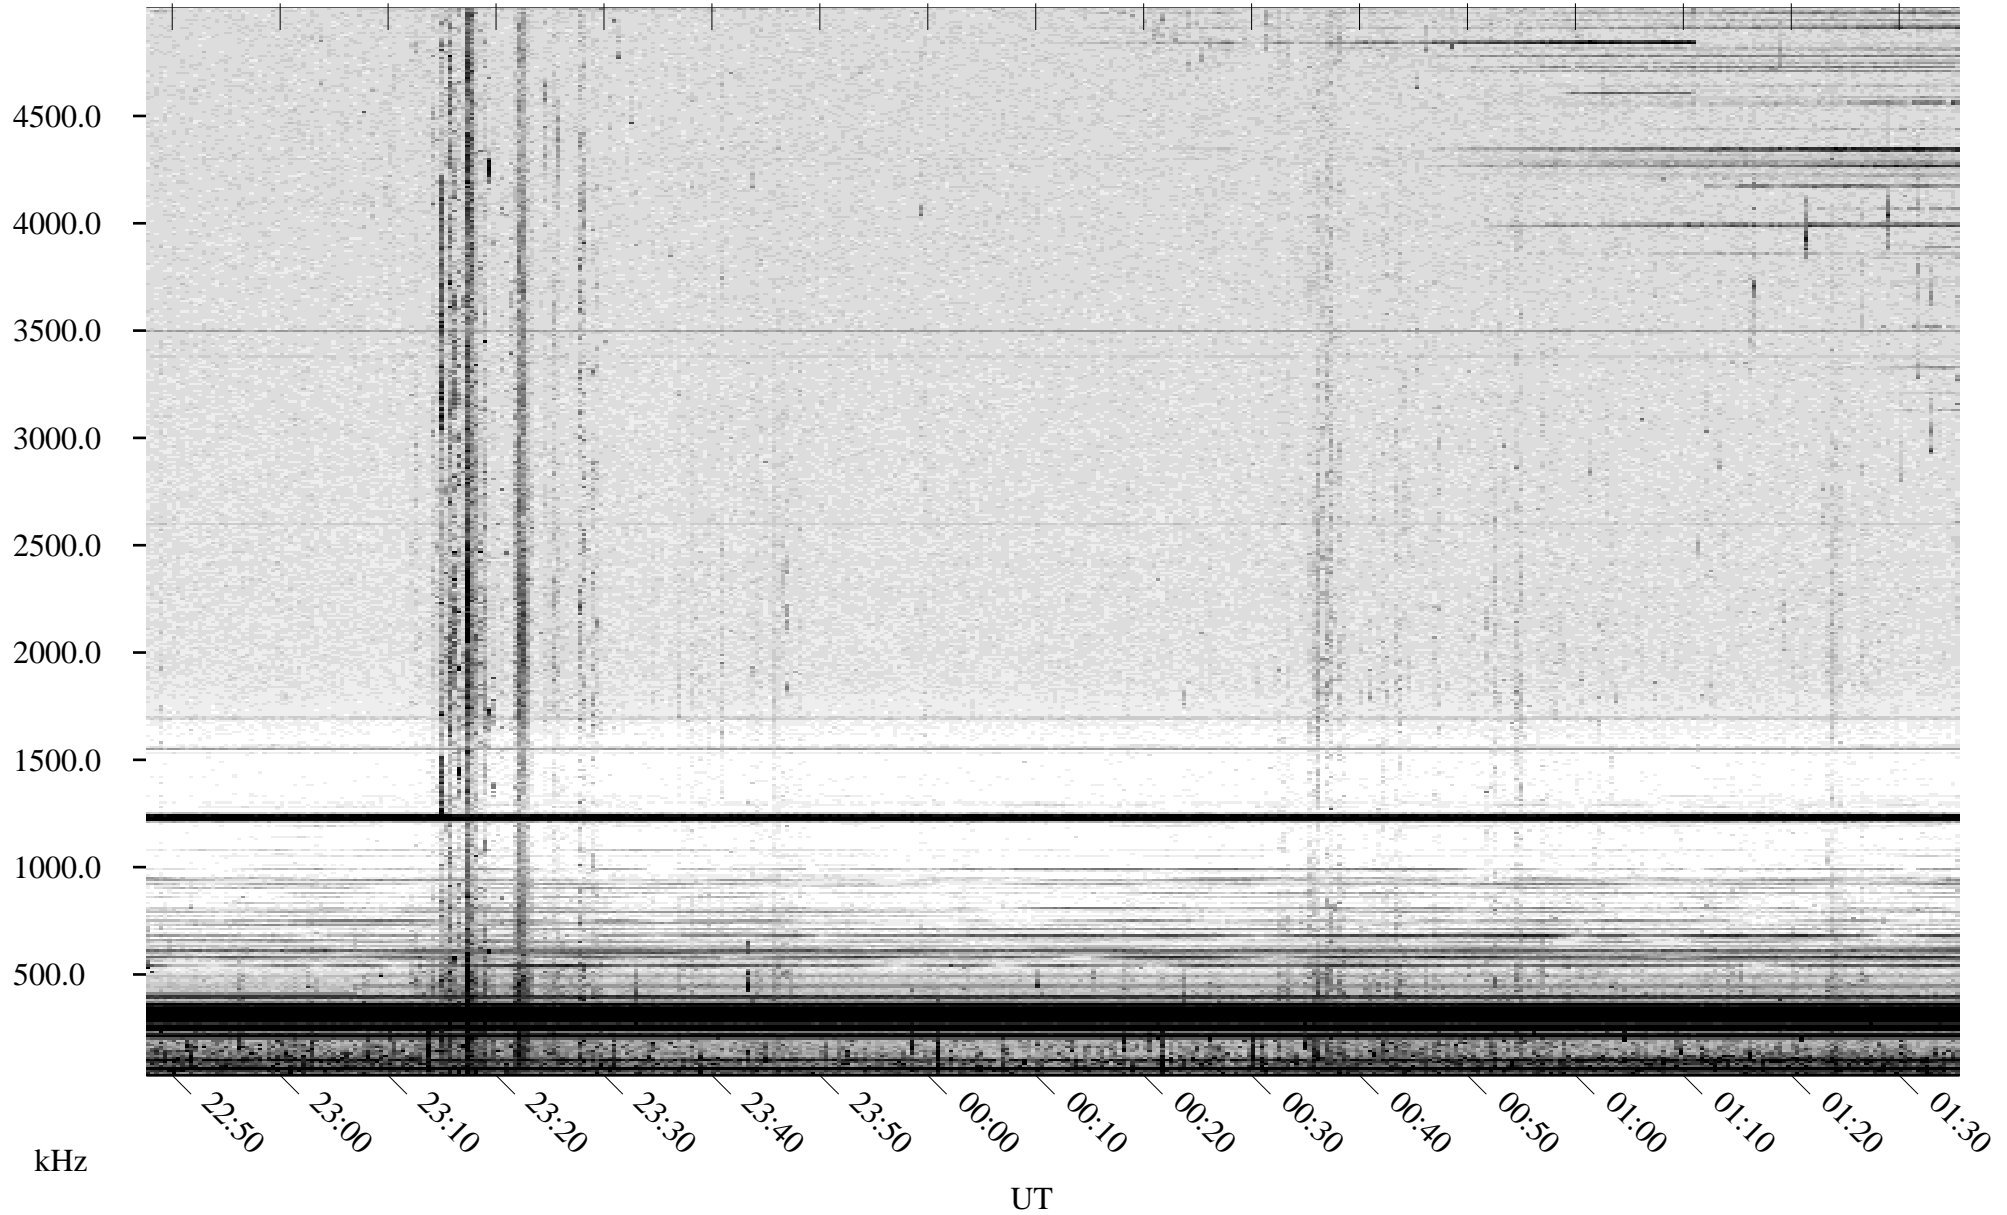

05/23/2003 Churchill, Manitoba

Linear Scale Black = 161 White = 15

ch03143l.r00m max_12

Page 1

05/23/2003 Churchill, Manitoba

Linear Scale Black = 161 White = 15

ch03143l.r00m max_12

Page 2

05/24/2003 Churchill, Manitoba

Linear Scale Black = 161 White = 15

ch03143l.r00m max_12

Page 3

05/24/2003 Churchill, Manitoba

Linear Scale Black = 161 White = 15

ch03143l.r00m max_12

Page 4

05/24/2003 Churchill, Manitoba

Linear Scale Black = 161 White = 15

ch03143l.r00m max_12

Page 5

05/24/2003 Churchill, Manitoba

Linear Scale Black = 161 White = 15

ch03143l.r00m max_12

Page 6

05/24/2003 Churchill, Manitoba

Linear Scale Black = 161 White = 15

ch03143l.r00m max_12

Page 7

05/24/2003 Churchill, Manitoba

Linear Scale Black = 161 White = 15

ch03143l.r00m max_12

Page 8