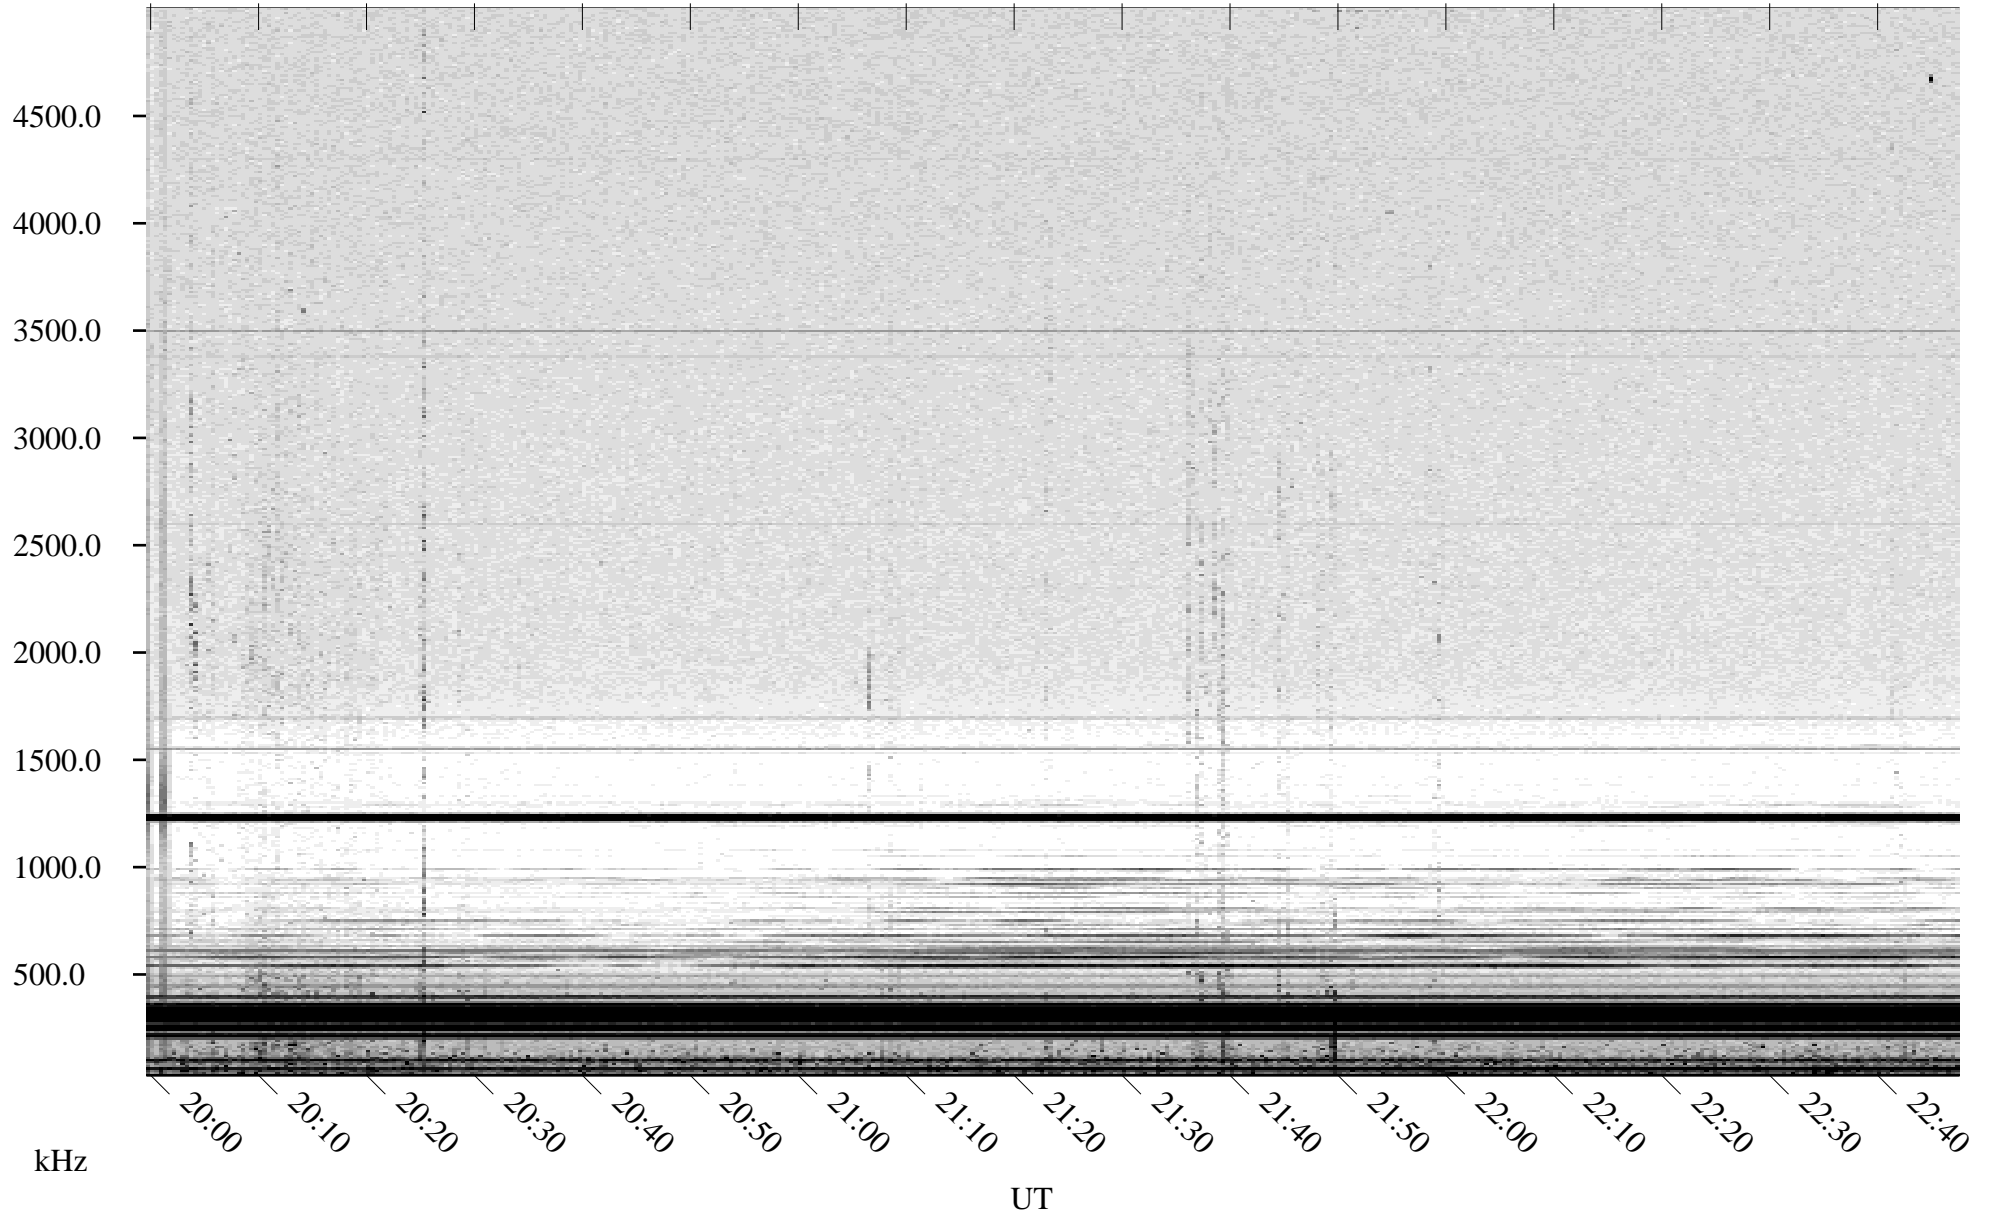

05/24/2003 Churchill, Manitoba

Linear Scale Black = 161 White = 15

ch03144l.r00m max_12

Page 1

05/24/2003 Churchill, Manitoba

Linear Scale Black = 161 White = 15

ch03144l.r00m max_12

Page 2

05/25/2003 Churchill, Manitoba

Linear Scale Black = 161 White = 15

ch03144l.r00m max_12

Page 3

05/25/2003 Churchill, Manitoba

Linear Scale Black = 161 White = 15

ch03144l.r00m max_12

Page 4

05/25/2003 Churchill, Manitoba

Linear Scale Black = 161 White = 15

ch03144l.r00m max_12

Page 5

05/25/2003 Churchill, Manitoba

Linear Scale Black = 161 White = 15

ch03144l.r00m max_12

Page 6

05/25/2003 Churchill, Manitoba

Linear Scale Black = 161 White = 15

ch03144l.r00m max_12

Page 7

05/25/2003 Churchill, Manitoba

Linear Scale Black = 161 White = 15

ch03144l.r00m max_12