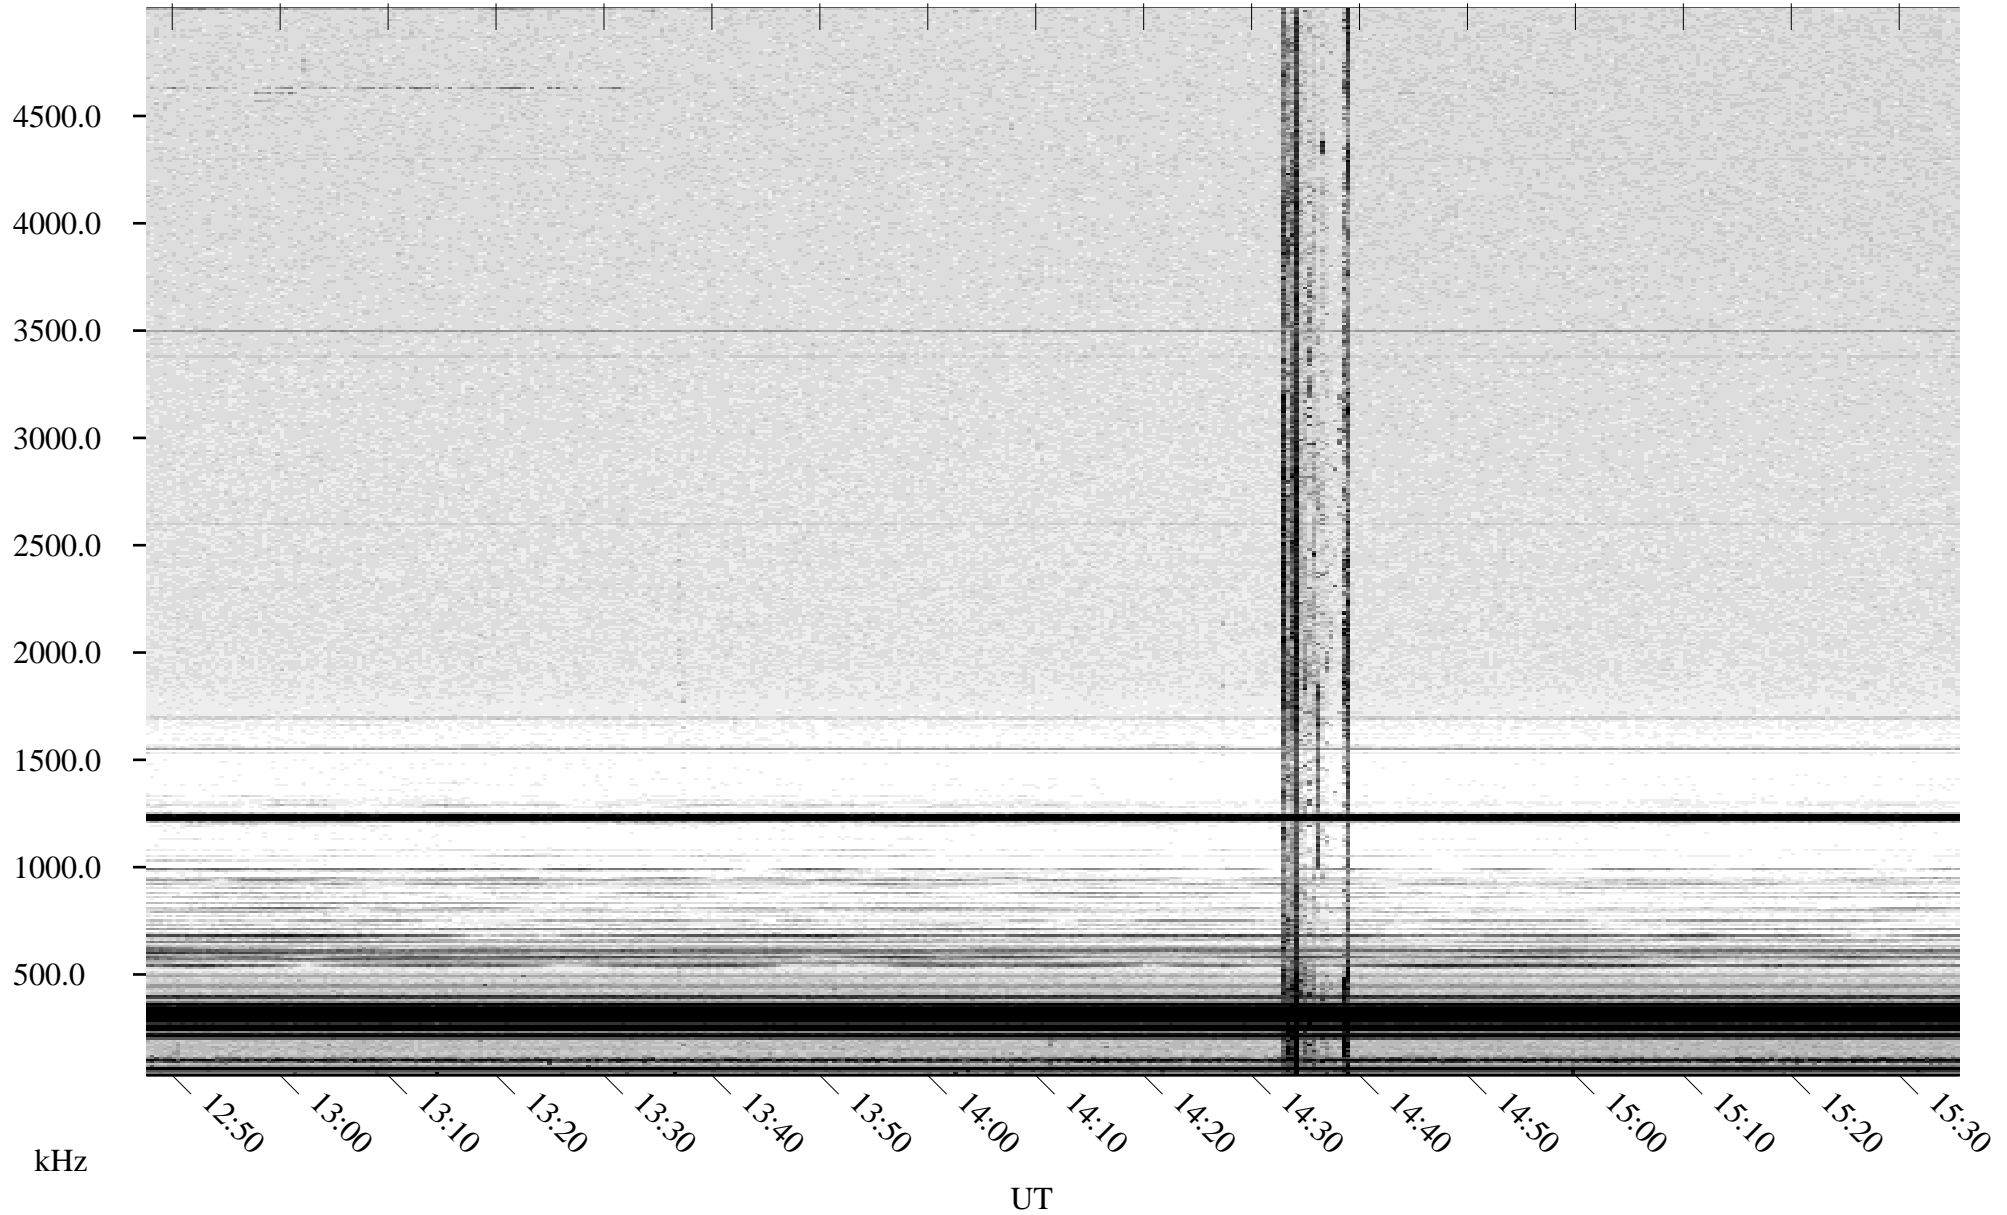

05/25/2003 Churchill, Manitoba

Linear Scale Black = 161 White = 15

ch03144l.r00m max_12

Page 5

05/25/2003 Churchill, Manitoba

Linear Scale Black = 161 White = 15

ch03144l.r00m max_12

Page 6

05/25/2003 Churchill, Manitoba

Linear Scale Black = 161 White = 15

ch03144l.r00m max_12

Page 7

05/25/2003 Churchill, Manitoba

Linear Scale Black = 161 White = 15

ch03144l.r00m max_12