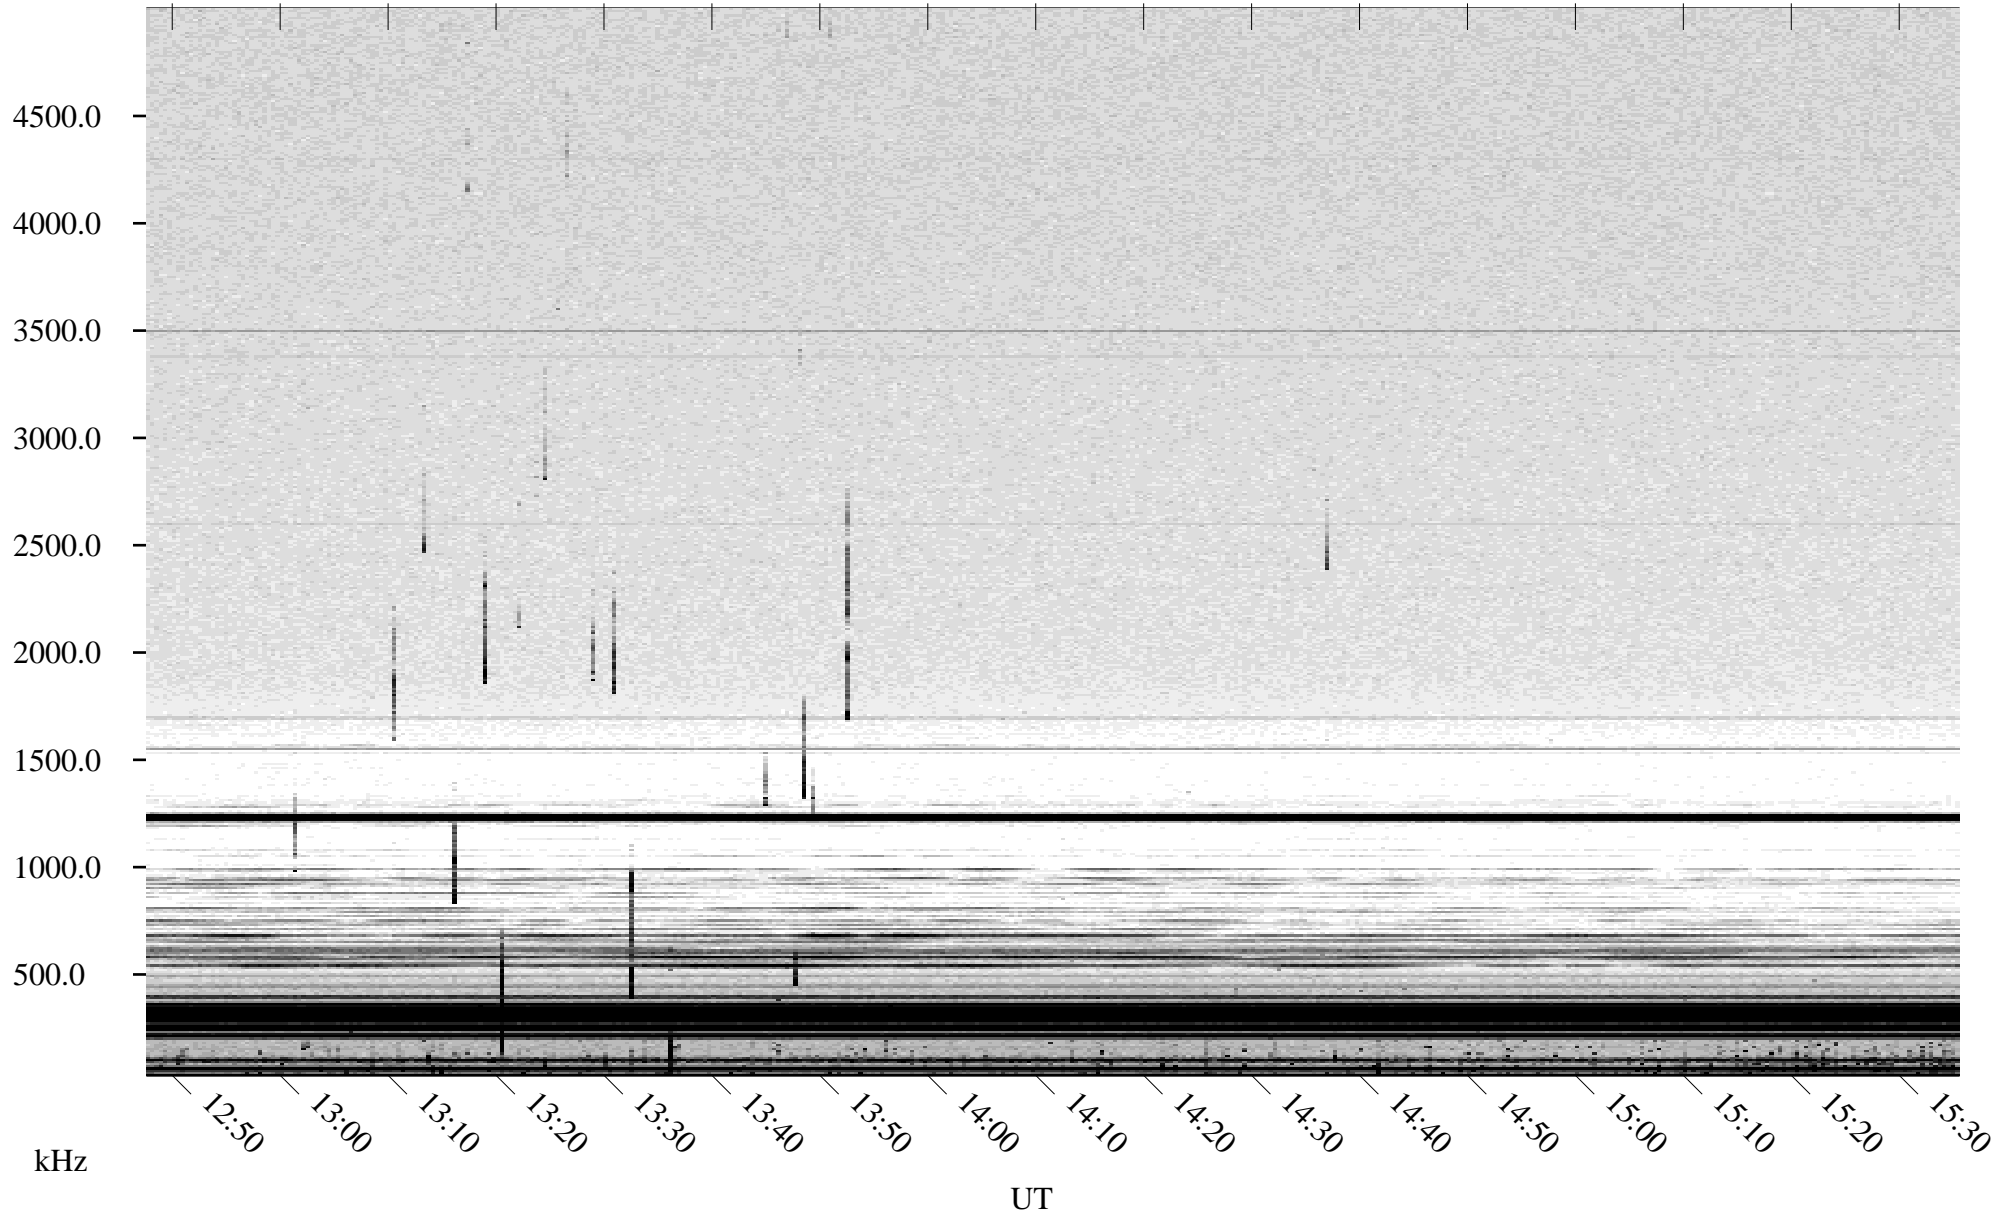

05/25/2003 Churchill, Manitoba

Linear Scale Black = 161 White = 15

ch031451.r00m max_12

Page 1

05/25/2003 Churchill, Manitoba

Linear Scale Black = 161 White = 15

ch031451.r00m max_12

Page 2

05/26/2003 Churchill, Manitoba

Linear Scale Black = 161 White = 15

ch031451.r00m max_12

Page 3

05/26/2003 Churchill, Manitoba

Linear Scale Black = 161 White = 15

ch031451.r00m max_12

Page 4

05/26/2003 Churchill, Manitoba

Linear Scale Black = 161 White = 15

ch031451.r00m max_12

Page 5

05/26/2003 Churchill, Manitoba

Linear Scale Black = 161 White = 15

ch031451.r00m max_12

Page 6

05/26/2003 Churchill, Manitoba

Linear Scale Black = 161 White = 15

ch031451.r00m max_12

Page 7

05/26/2003 Churchill, Manitoba

Linear Scale Black = 161 White = 15

ch031451.r00m max_12

Page 8