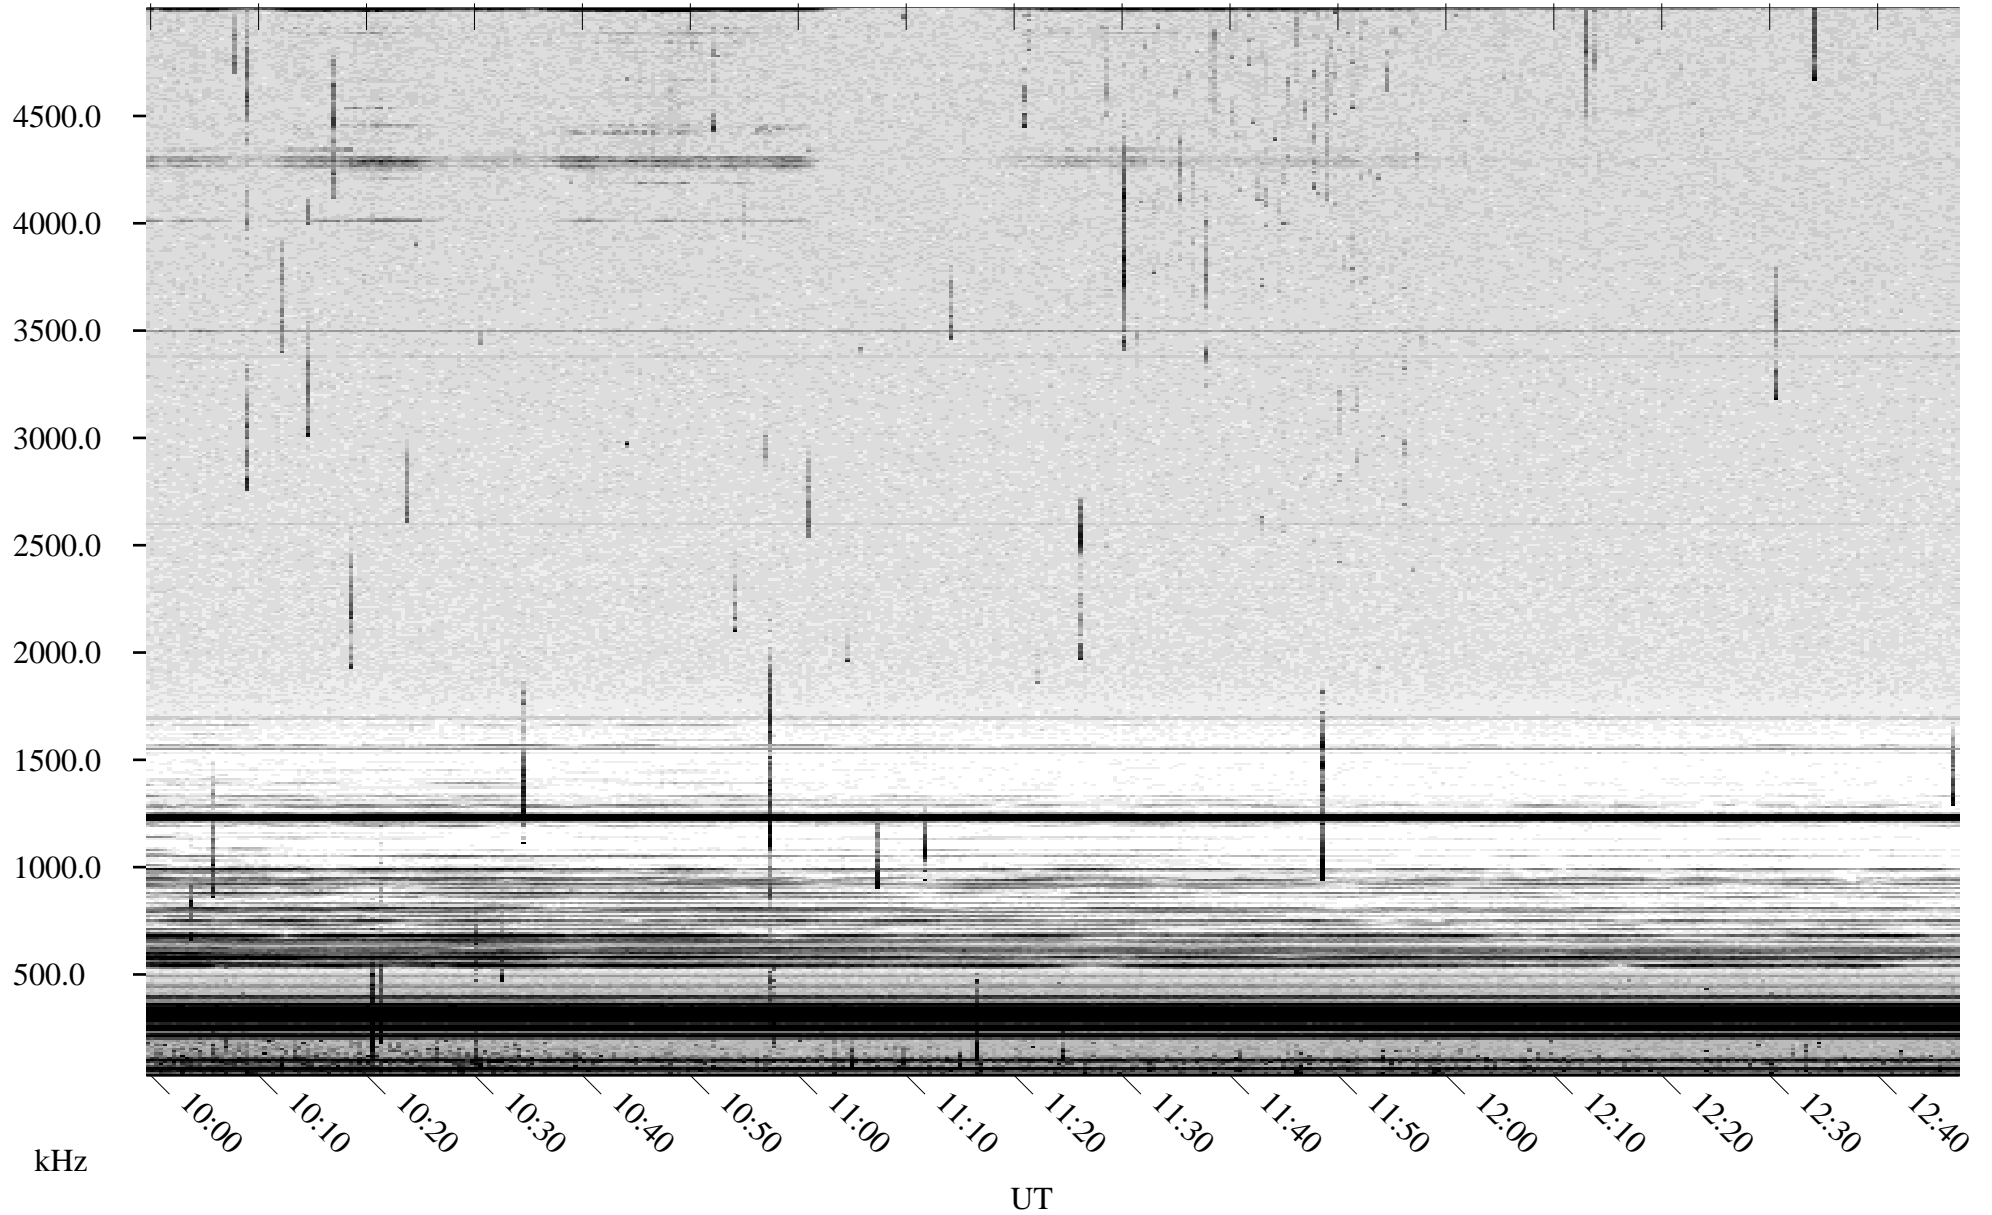

05/25/2003 Churchill, Manitoba

Linear Scale Black = 161 White = 15

ch031451.r00m max_12

Page 1

05/25/2003 Churchill, Manitoba

Linear Scale Black = 161 White = 15

ch031451.r00m max_12

Page 2

05/26/2003 Churchill, Manitoba

Linear Scale Black = 161 White = 15

ch031451.r00m max_12

Page 3

05/26/2003 Churchill, Manitoba

Linear Scale Black = 161 White = 15

ch031451.r00m max_12

Page 4

05/26/2003 Churchill, Manitoba

Linear Scale Black = 161 White = 15

ch031451.r00m max_12

Page 5

05/26/2003 Churchill, Manitoba

Linear Scale Black = 161 White = 15

ch031451.r00m max_12

Page 6

05/26/2003 Churchill, Manitoba

Linear Scale Black = 161 White = 15

ch031451.r00m max_12

Page 7

05/26/2003 Churchill, Manitoba

Linear Scale Black = 161 White = 15

ch031451.r00m max_12

Page 8