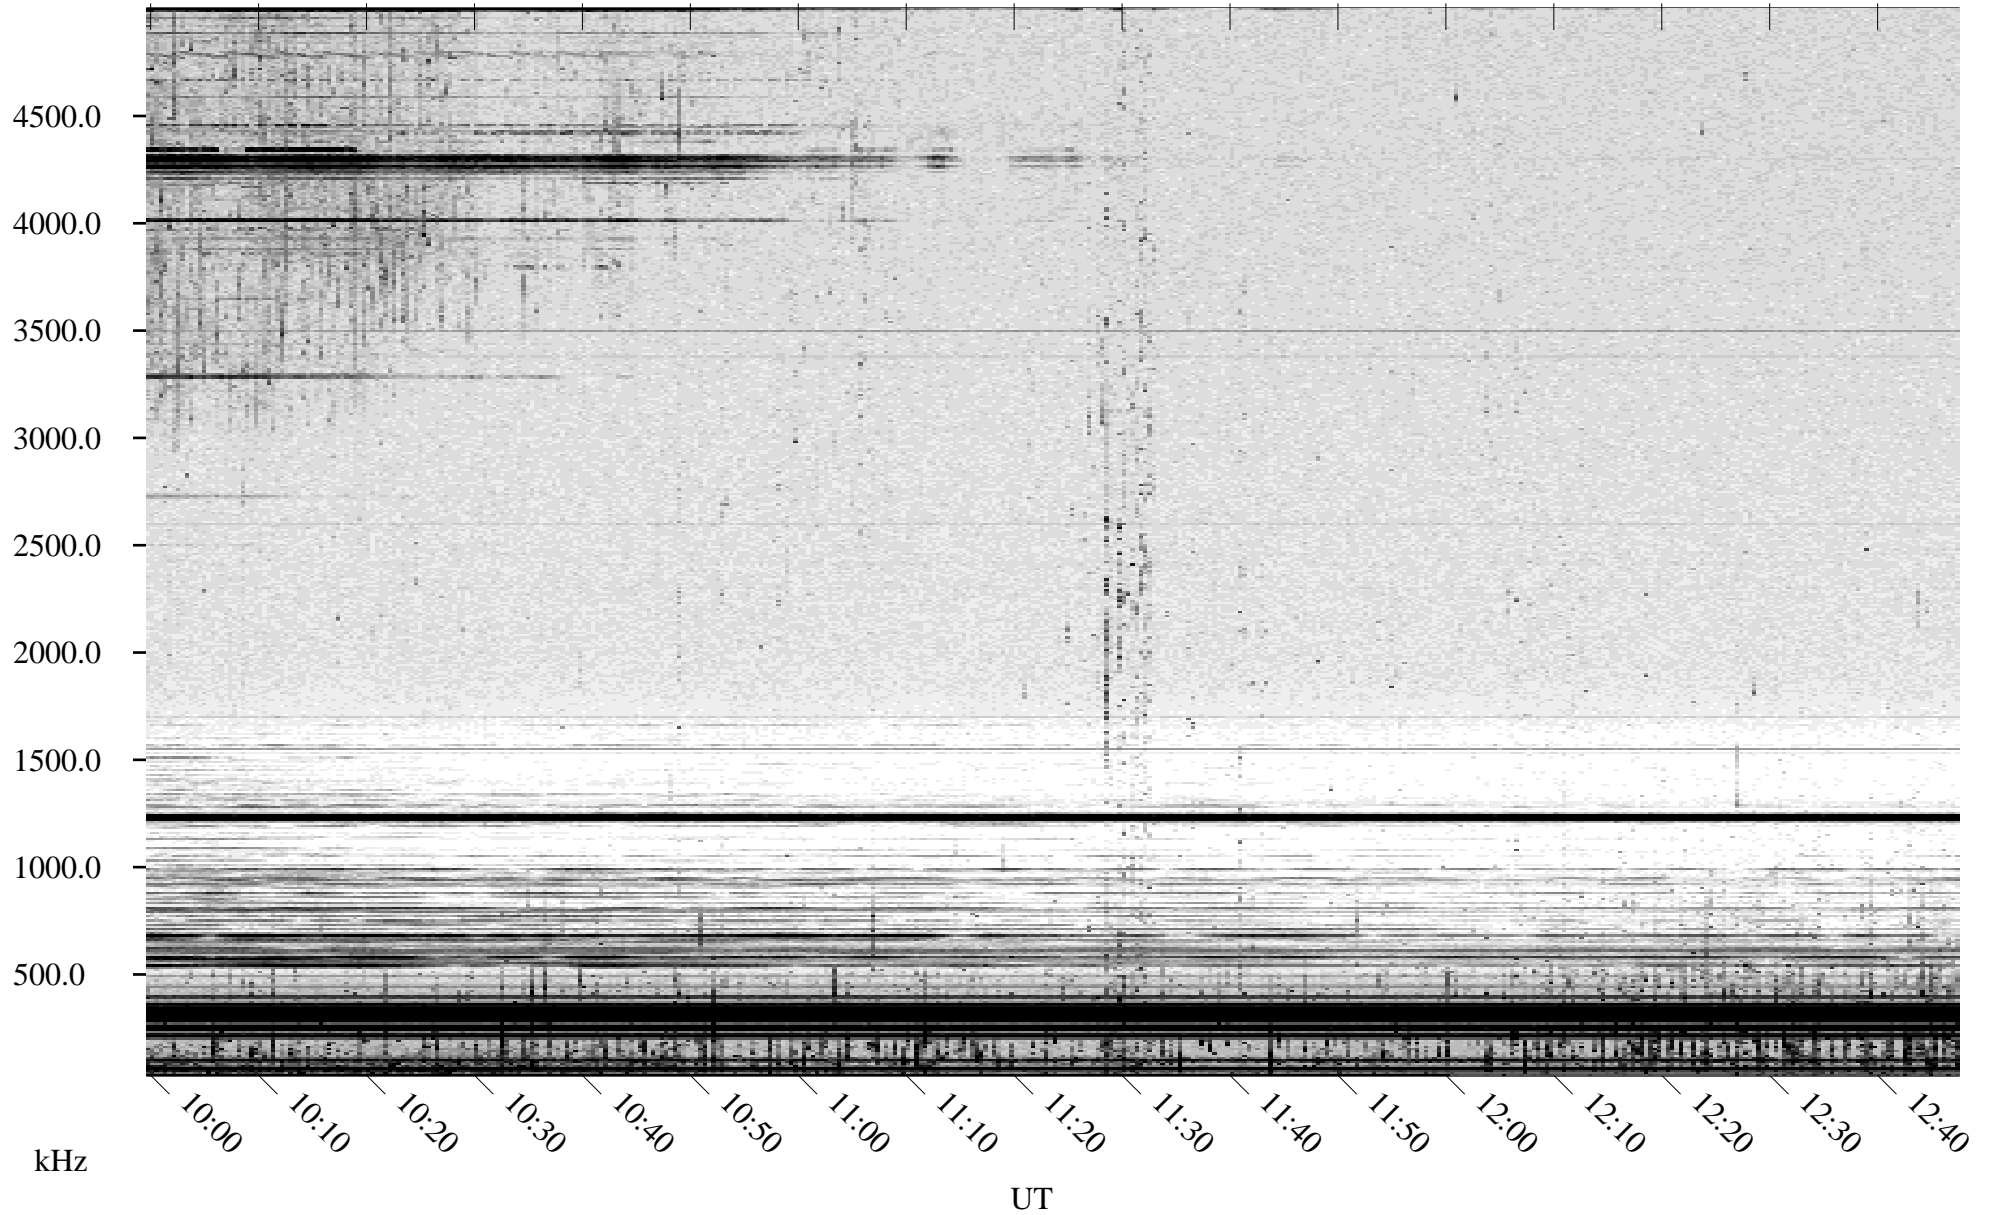

05/26/2003 Churchill, Manitoba

Linear Scale Black = 161 White = 15

ch03146l.r00m max_12

Page 1

05/26/2003 Churchill, Manitoba

Linear Scale Black = 161 White = 15

ch03146l.r00m max_12

Page 2

05/27/2003 Churchill, Manitoba

Linear Scale Black = 161 White = 15

ch03146l.r00m max_12

Page 3

05/27/2003 Churchill, Manitoba

Linear Scale Black = 161 White = 15

ch03146l.r00m max_12

Page 4

05/27/2003 Churchill, Manitoba

Linear Scale Black = 161 White = 15

ch03146l.r00m max_12

Page 5

05/27/2003 Churchill, Manitoba

Linear Scale Black = 161 White = 15

ch03146l.r00m max_12

Page 6

05/27/2003 Churchill, Manitoba

Linear Scale Black = 161 White = 15

ch03146l.r00m max_12

Page 7

05/27/2003 Churchill, Manitoba

Linear Scale Black = 161 White = 15

ch03146l.r00m max_12

Page 8