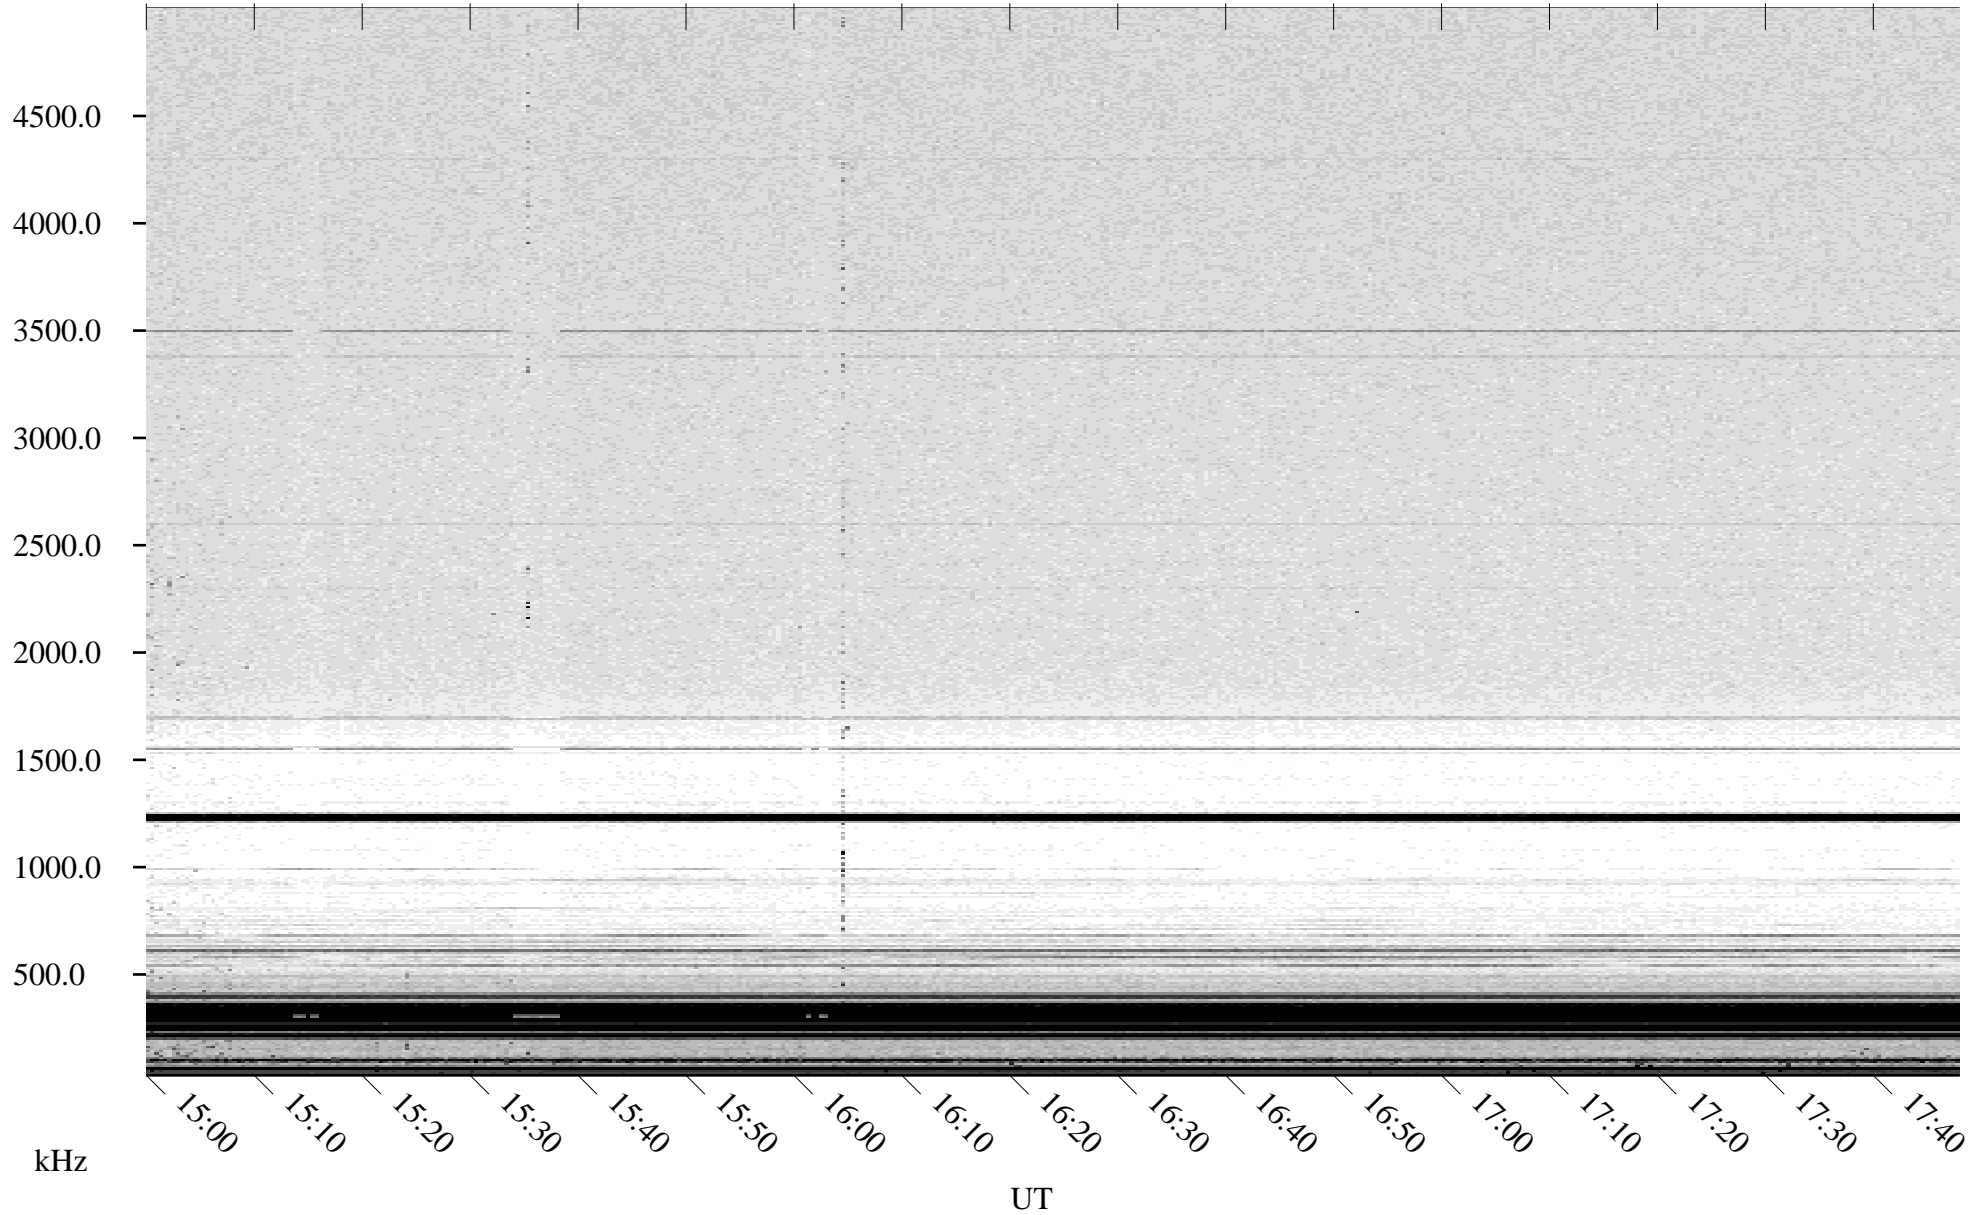

05/28/2003 Churchill, Manitoba

Linear Scale Black = 161 White = 15

ch03148l.r00m max_12

Page 1

05/28/2003 Churchill, Manitoba

Linear Scale Black = 161 White = 15

ch03148l.r00m max_12

Page 2

05/28/2003 Churchill, Manitoba

Linear Scale Black = 161 White = 15

ch03148l.r00m max_12

Page 3

05/28/2003 Churchill, Manitoba

Linear Scale Black = 161 White = 15

ch03148l.r00m max_12

Page 4

05/28/2003 Churchill, Manitoba

Linear Scale Black = 161 White = 15

ch03148l.r00m max_12

Page 5

05/28/2003 Churchill, Manitoba

Linear Scale Black = 161 White = 15

ch03148l.r00m max_12

Page 6

05/28/2003 Churchill, Manitoba

Linear Scale Black = 161 White = 15

ch03148l.r00m max_12

Page 7