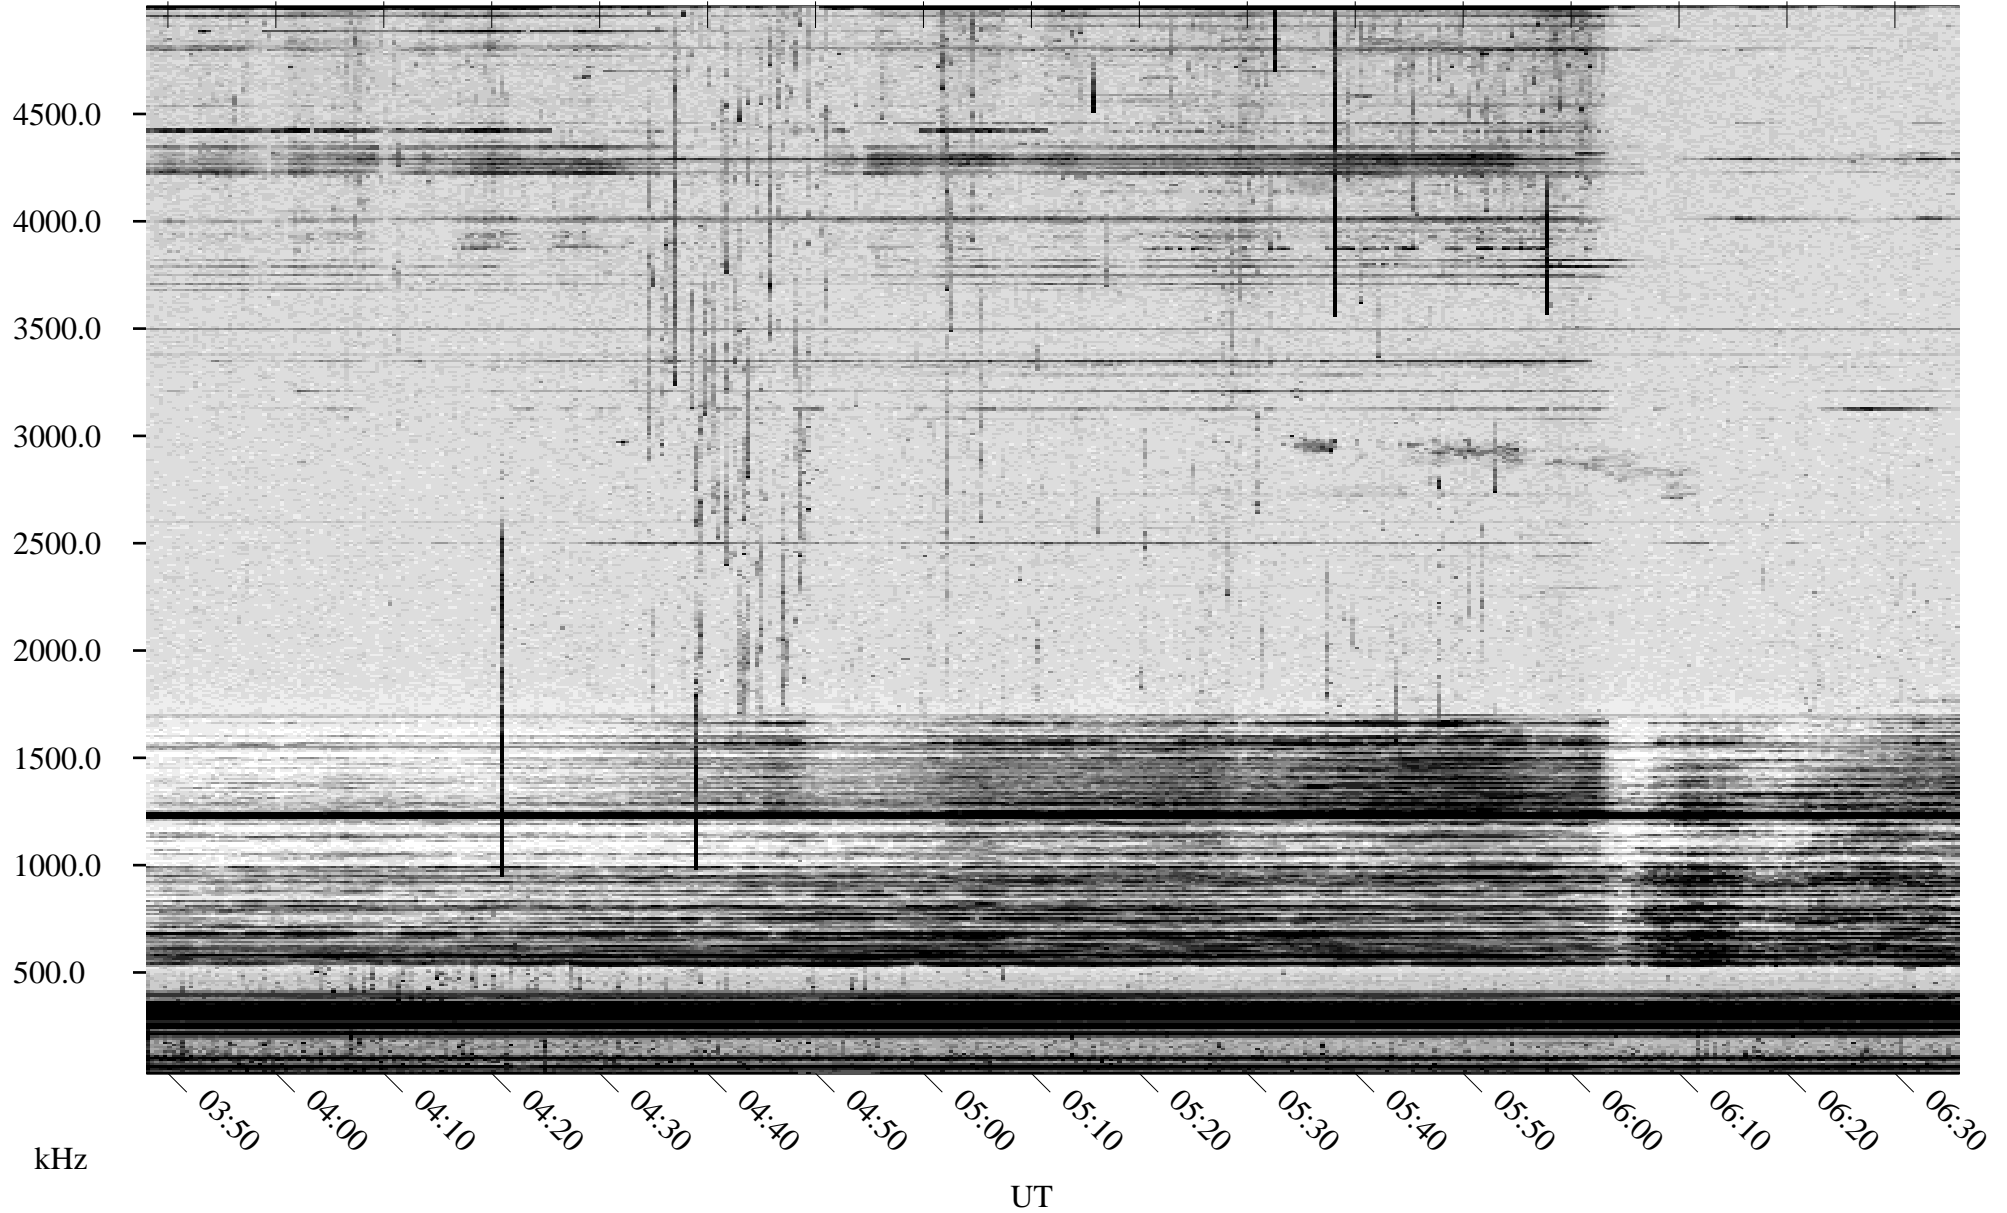

05/28/2003 Churchill, Manitoba

Linear Scale Black = 161 White = 15

ch03148l.r00m max_12

Page 1

05/28/2003 Churchill, Manitoba

Linear Scale Black = 161 White = 15

ch03148l.r00m max_12

Page 2

05/28/2003 Churchill, Manitoba

Linear Scale Black = 161 White = 15

ch03148l.r00m max_12

Page 3

05/28/2003 Churchill, Manitoba

Linear Scale Black = 161 White = 15

ch03148l.r00m max_12

Page 4

05/28/2003 Churchill, Manitoba

Linear Scale Black = 161 White = 15

ch03148l.r00m max_12

Page 5

05/28/2003 Churchill, Manitoba

Linear Scale Black = 161 White = 15

ch03148l.r00m max_12

Page 6

05/28/2003 Churchill, Manitoba

Linear Scale Black = 161 White = 15

ch03148l.r00m max_12

Page 7