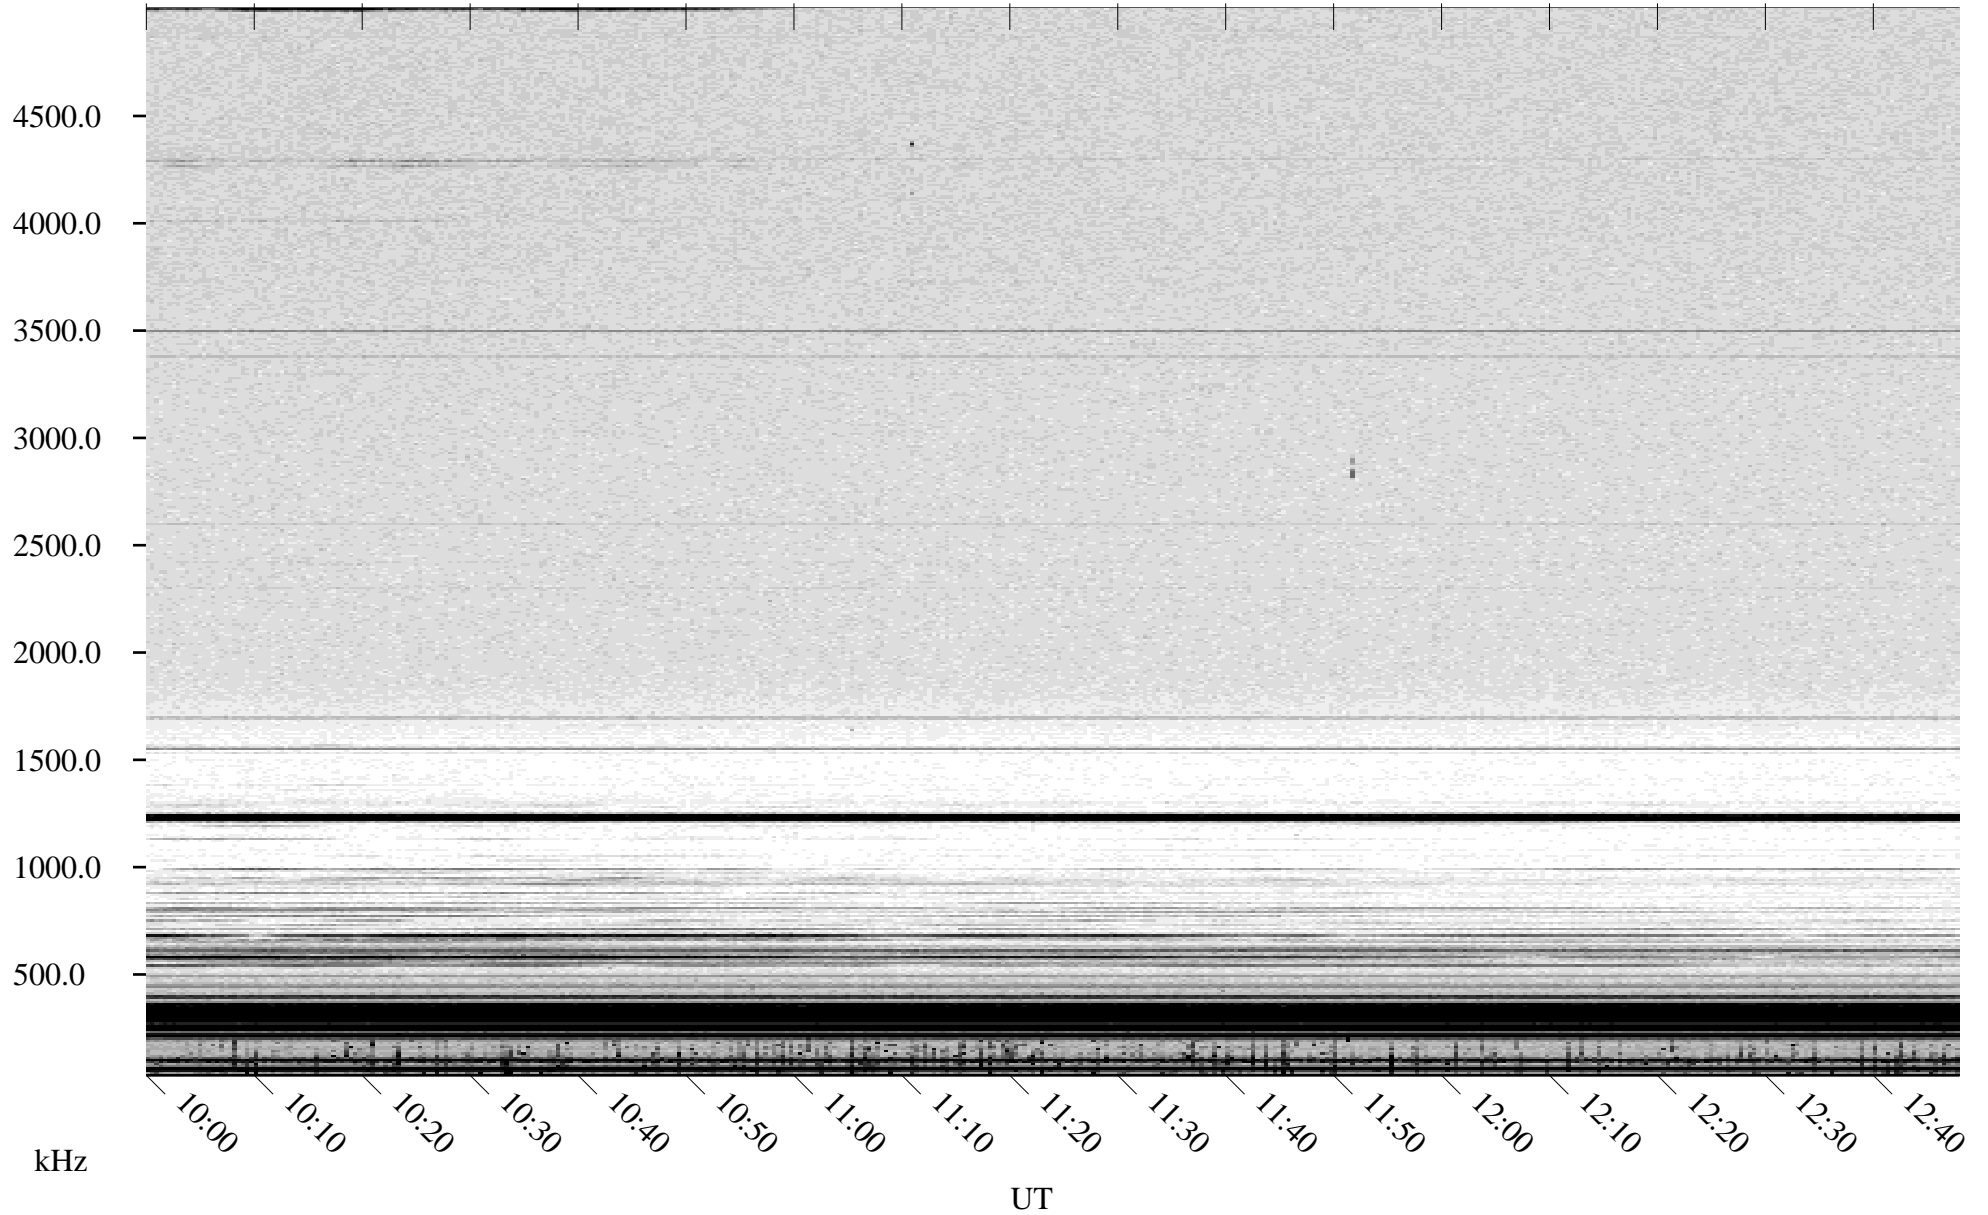

05/29/2003 Churchill, Manitoba

Linear Scale Black = 161 White = 15

ch03148l.r01m max_12

Page 3

05/29/2003 Churchill, Manitoba

Linear Scale Black = 161 White = 15

ch03148l.r01m max_12

Page 4

05/29/2003 Churchill, Manitoba

Linear Scale Black = 161 White = 15

ch03148l.r01m max_12

Page 5

05/29/2003 Churchill, Manitoba

Linear Scale Black = 161 White = 15

ch03148l.r01m max_12

Page 6

05/29/2003 Churchill, Manitoba

Linear Scale Black = 161 White = 15

ch03148l.r01m max_12

Page 7

05/29/2003 Churchill, Manitoba

Linear Scale Black = 161 White = 15

ch03148l.r01m max_12

Page 8