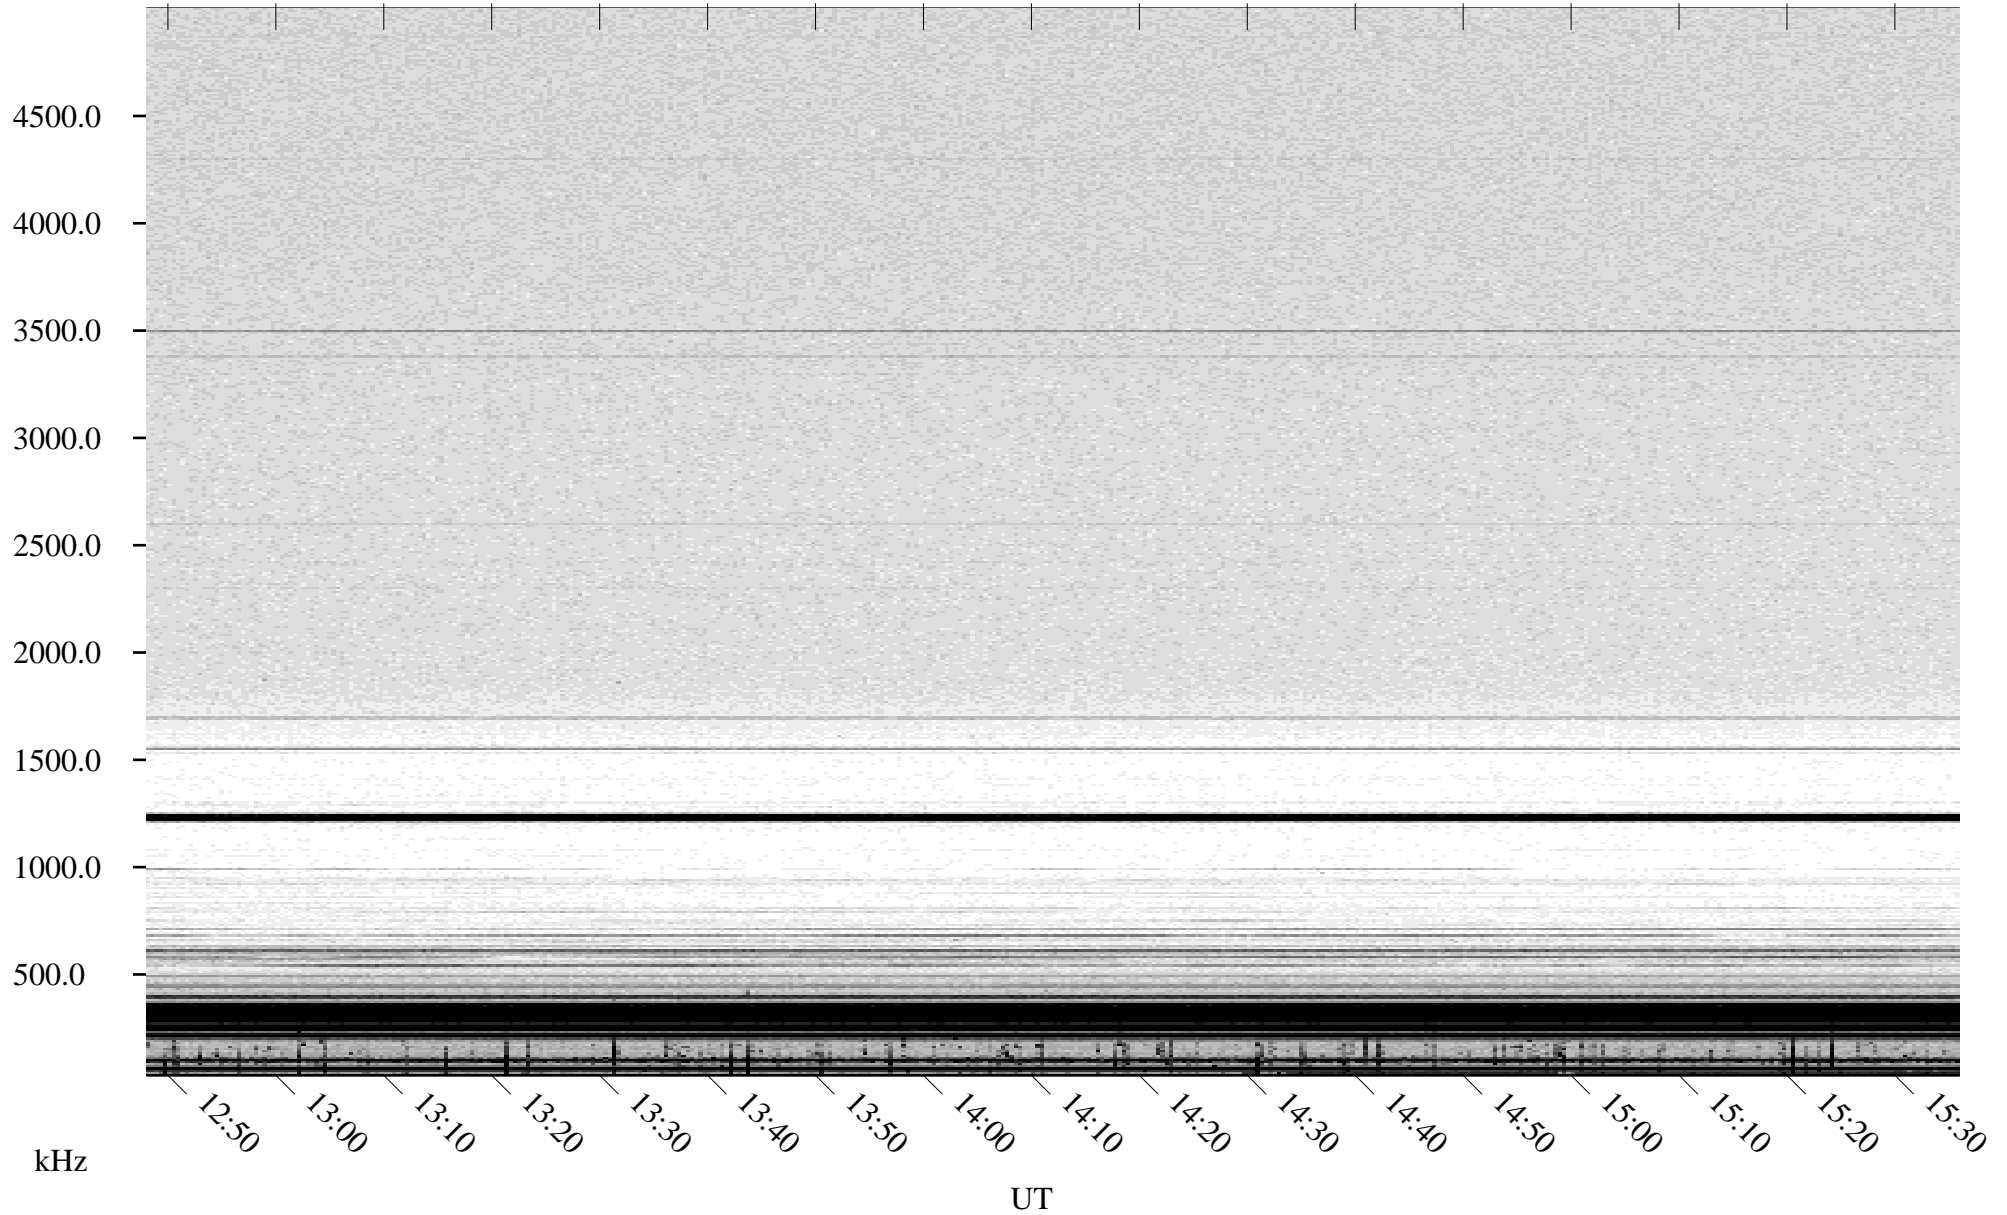

05/28/2003 Churchill, Manitoba

Linear Scale Black = 161 White = 15

ch03148l.r01m max_12

Page 1

05/28/2003 Churchill, Manitoba

Linear Scale Black = 161 White = 15

ch03148l.r01m max_12

Page 2

05/29/2003 Churchill, Manitoba

Linear Scale Black = 161 White = 15

ch03148l.r01m max_12

Page 3

05/29/2003 Churchill, Manitoba

Linear Scale Black = 161 White = 15

ch03148l.r01m max_12

Page 4

05/29/2003 Churchill, Manitoba

Linear Scale Black = 161 White = 15

ch03148l.r01m max_12

Page 5

05/29/2003 Churchill, Manitoba

Linear Scale Black = 161 White = 15

ch03148l.r01m max_12

Page 6

05/29/2003 Churchill, Manitoba

Linear Scale Black = 161 White = 15

ch03148l.r01m max_12

Page 7

05/29/2003 Churchill, Manitoba

Linear Scale Black = 161 White = 15

ch03148l.r01m max_12

Page 8