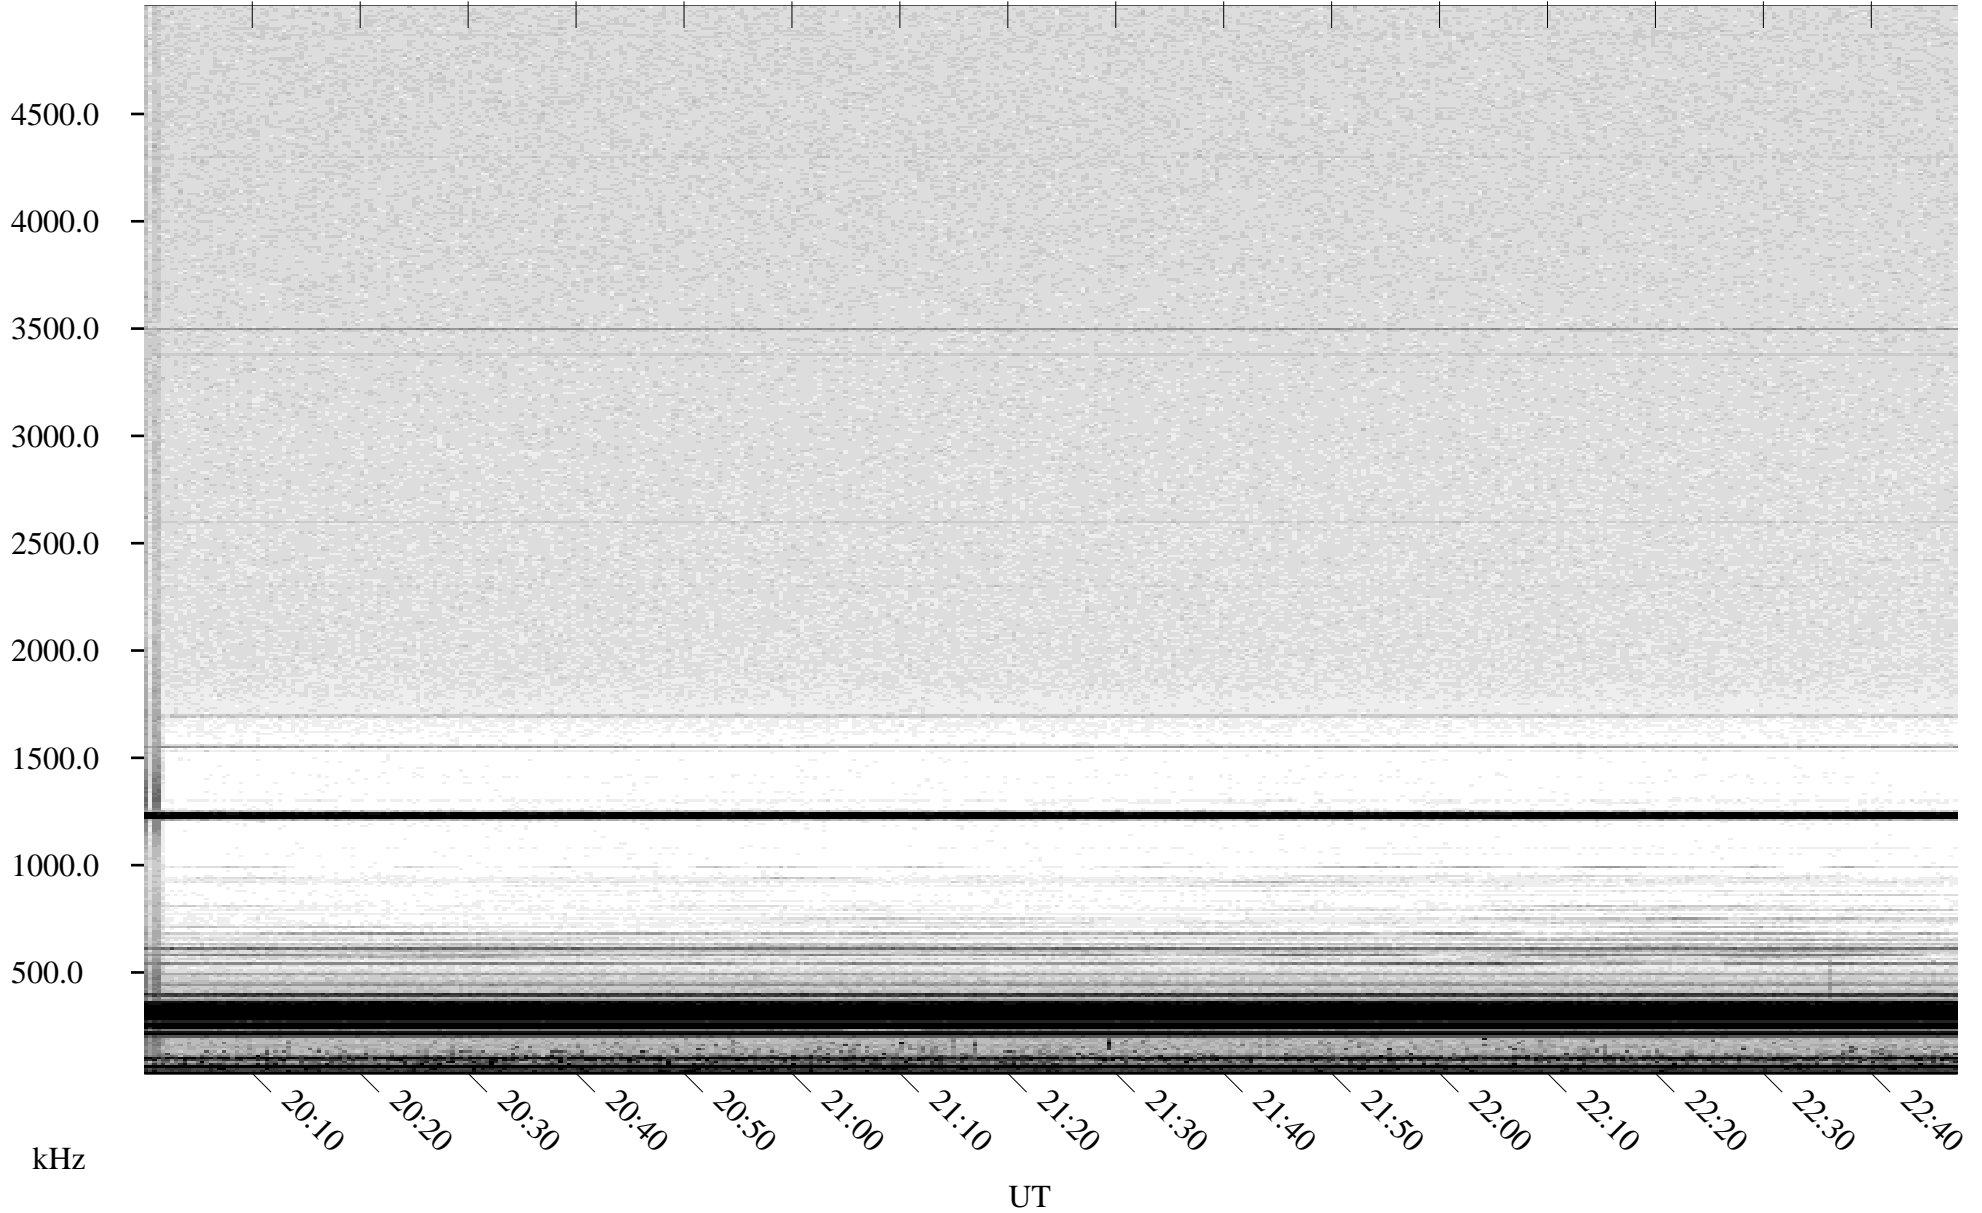

05/28/2003 Churchill, Manitoba

Linear Scale Black = 161 White = 15

ch03148l.r01m max_12

Page 1

05/28/2003 Churchill, Manitoba

Linear Scale Black = 161 White = 15

ch03148l.r01m max_12

Page 2

05/29/2003 Churchill, Manitoba

Linear Scale Black = 161 White = 15

ch03148l.r01m max_12

Page 3

05/29/2003 Churchill, Manitoba

Linear Scale Black = 161 White = 15

ch03148l.r01m max_12

Page 4

05/29/2003 Churchill, Manitoba

Linear Scale Black = 161 White = 15

ch03148l.r01m max_12

Page 5

05/29/2003 Churchill, Manitoba

Linear Scale Black = 161 White = 15

ch03148l.r01m max_12

Page 6

05/29/2003 Churchill, Manitoba

Linear Scale Black = 161 White = 15

ch03148l.r01m max_12

Page 7

05/29/2003 Churchill, Manitoba

Linear Scale Black = 161 White = 15

ch03148l.r01m max_12

Page 8