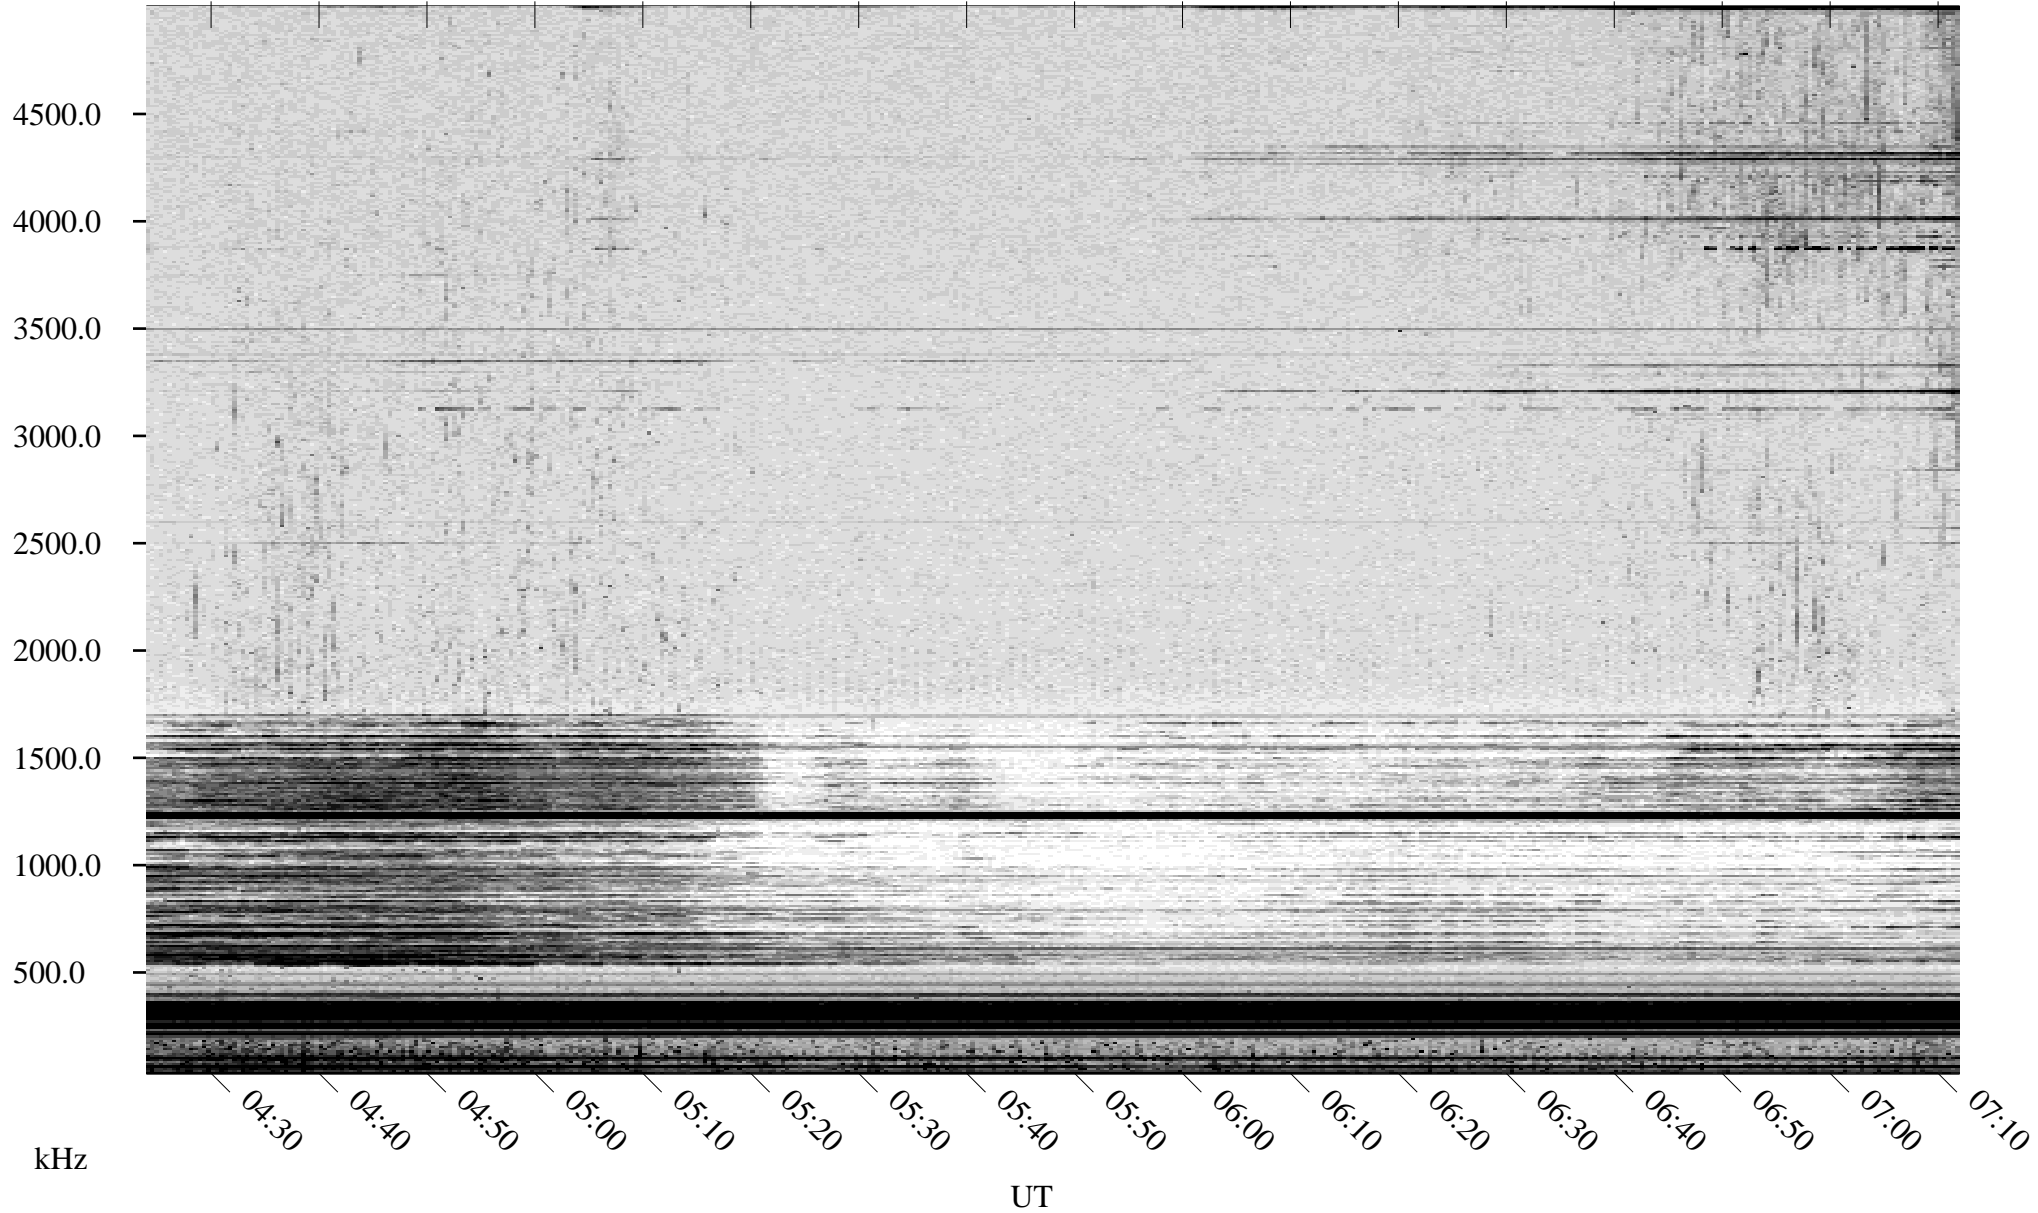

05/30/2003 Churchill, Manitoba

Linear Scale Black = 161 White = 15

ch03150l.r00m max_12

Page 1

05/30/2003 Churchill, Manitoba

Linear Scale Black = 161 White = 15

ch03150l.r00m max_12

Page 2

05/31/2003 Churchill, Manitoba

Linear Scale Black = 161 White = 15

ch03150l.r00m max_12

Page 3

05/31/2003 Churchill, Manitoba

Linear Scale Black = 161 White = 15

ch03150l.r00m max_12

Page 4

05/31/2003 Churchill, Manitoba

Linear Scale Black = 161 White = 15

ch03150l.r00m max_12

Page 5

05/31/2003 Churchill, Manitoba

Linear Scale Black = 161 White = 15

ch03150l.r00m max_12

Page 6

05/31/2003 Churchill, Manitoba

Linear Scale Black = 161 White = 15

ch03150l.r00m max_12

Page 7

05/31/2003 Churchill, Manitoba

Linear Scale Black = 161 White = 15

ch03150l.r00m max_12