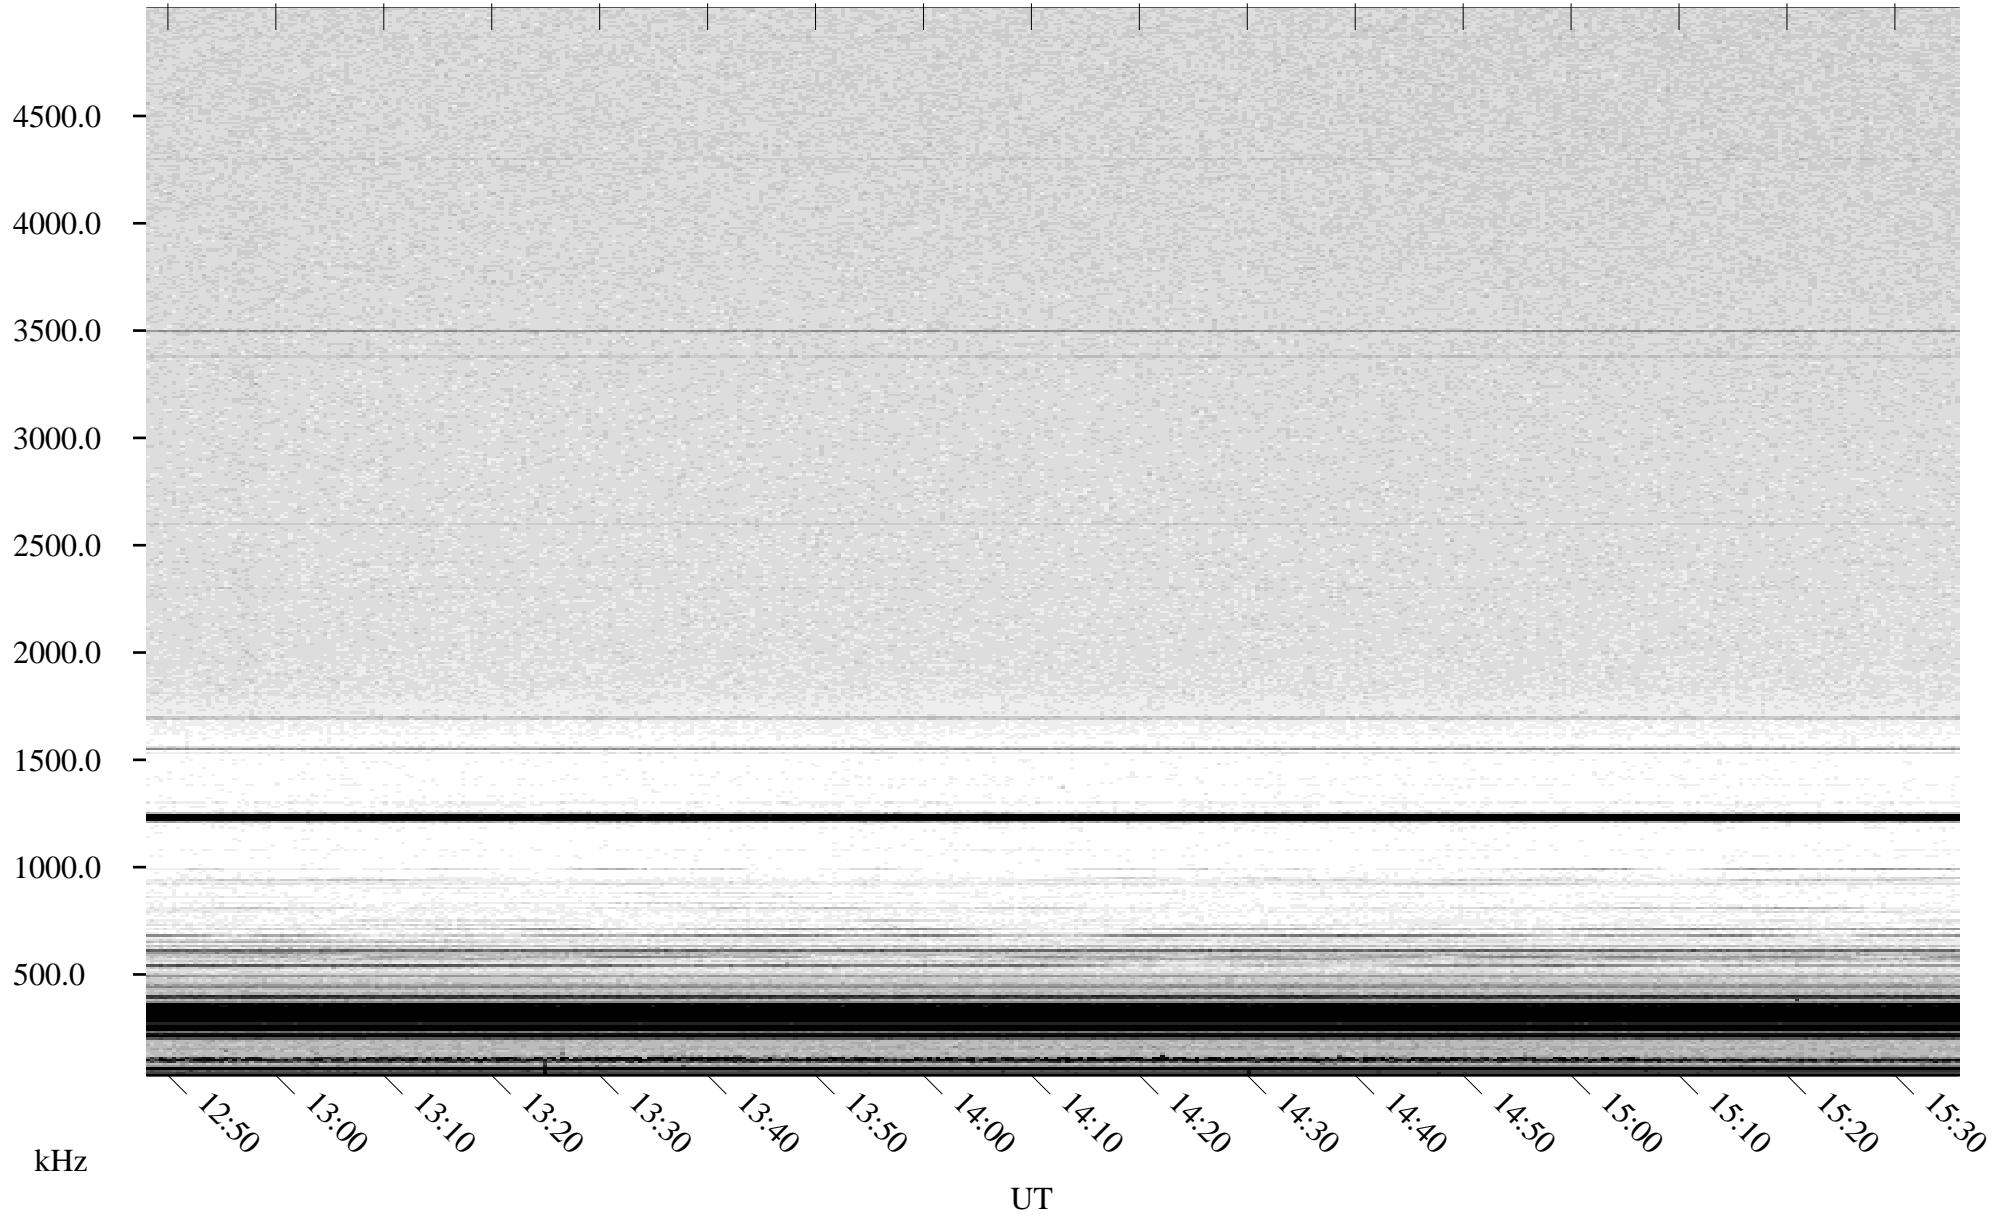

05/31/2003 Churchill, Manitoba

Linear Scale Black = 161 White = 15

ch03150l.r00m max_12

Page 3

05/31/2003 Churchill, Manitoba

Linear Scale Black = 161 White = 15

ch03150l.r00m max_12

Page 4

05/31/2003 Churchill, Manitoba

Linear Scale Black = 161 White = 15

ch03150l.r00m max_12

Page 5

05/31/2003 Churchill, Manitoba

Linear Scale Black = 161 White = 15

ch03150l.r00m max_12

Page 6

05/31/2003 Churchill, Manitoba

Linear Scale Black = 161 White = 15

ch03150l.r00m max_12

Page 7

05/31/2003 Churchill, Manitoba

Linear Scale Black = 161 White = 15

ch03150l.r00m max_12