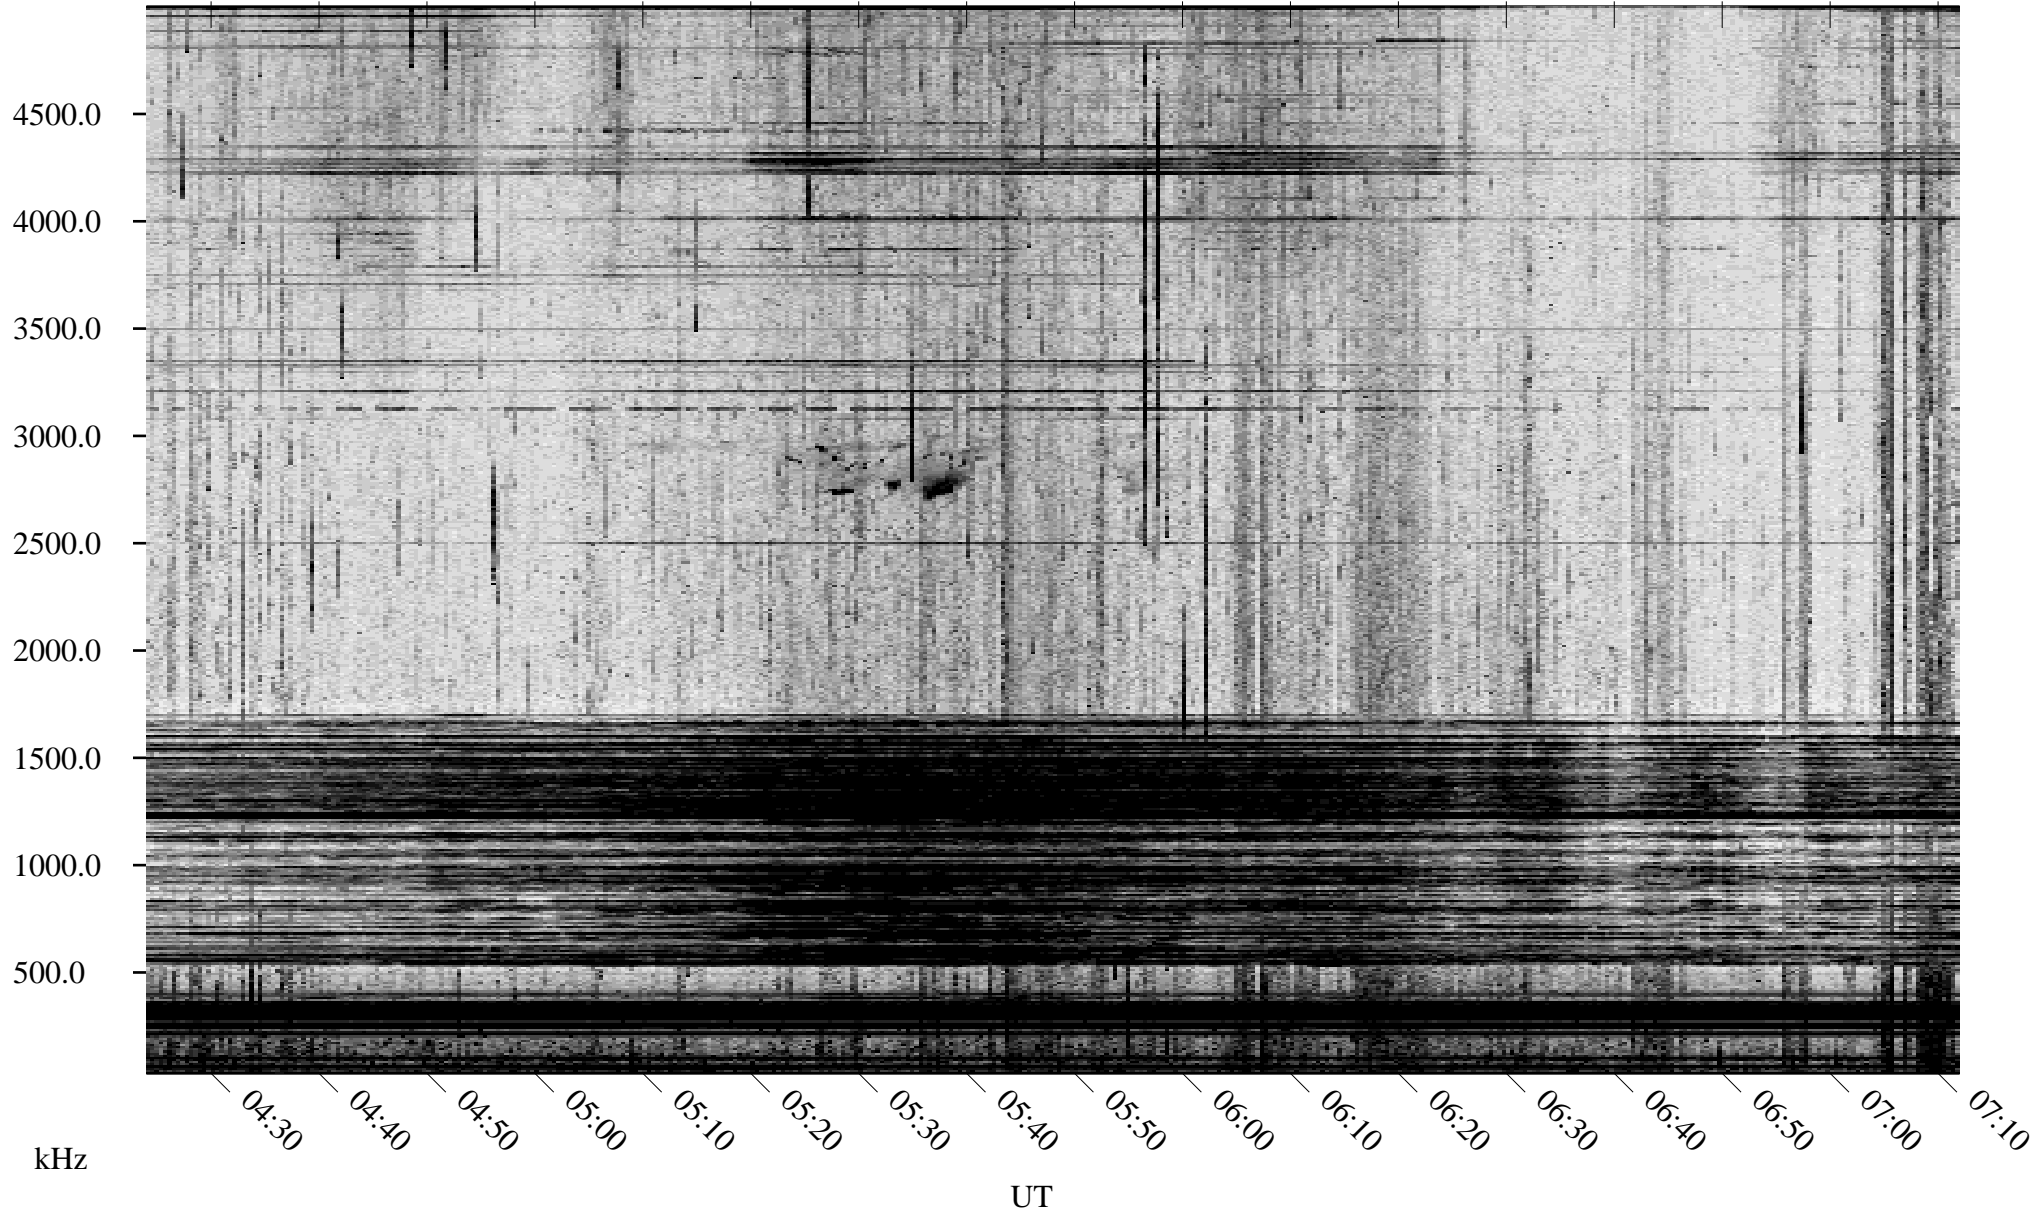

# 06/03/2003 Churchill, Manitoba

Linear Scale Black = 161 White = 15

ch03153l.r00m max\_12

Page 3

# 06/03/2003 Churchill, Manitoba

Linear Scale    Black = 161    White = 15

ch03153l.r00m max\_12

Page 4