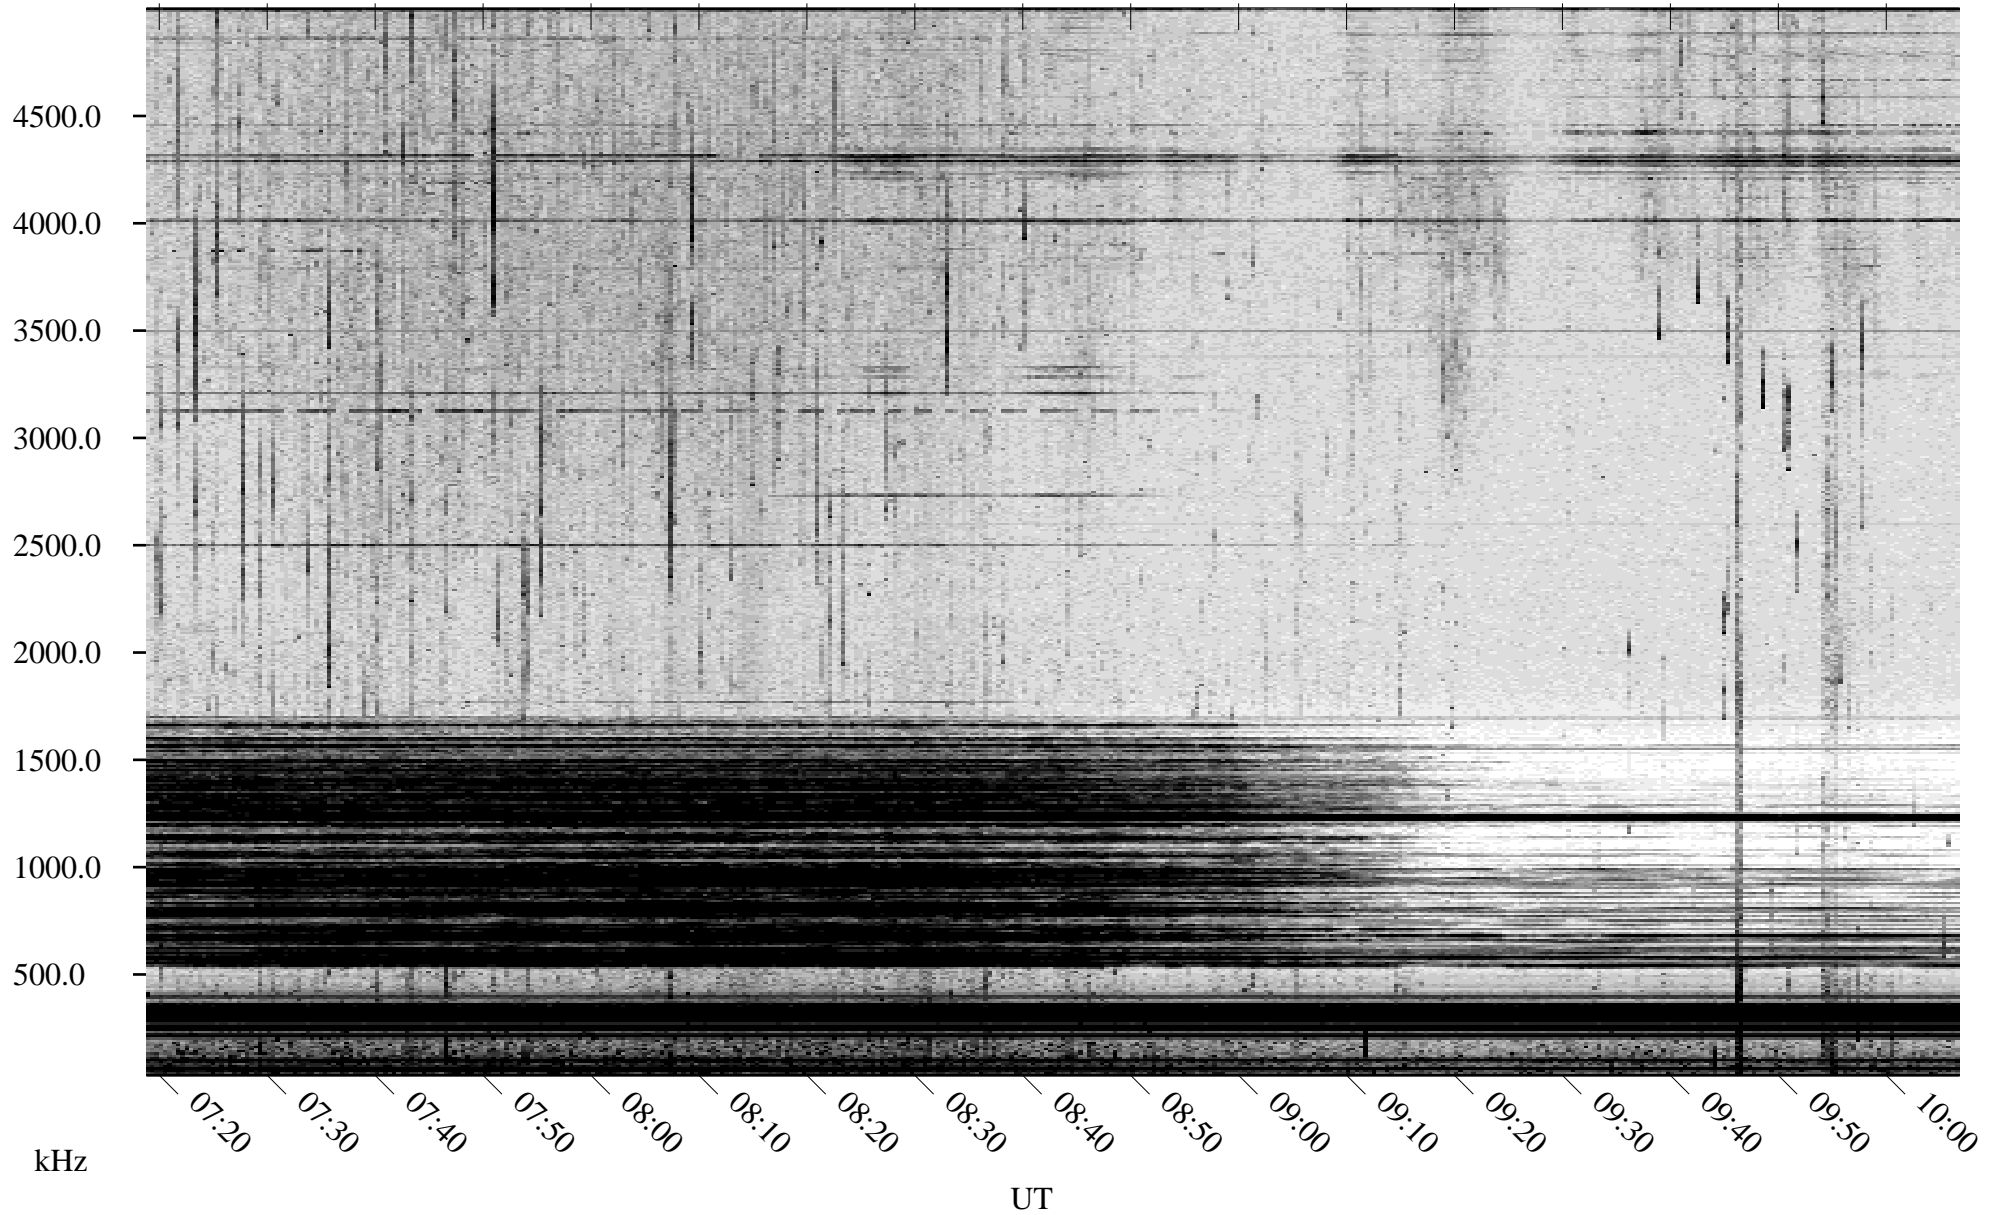

06/03/2003 Churchill, Manitoba

Linear Scale Black = 161 White = 15

ch03154l.z00m max_12

Page 1

06/03/2003 Churchill, Manitoba

Linear Scale Black = 161 White = 15

ch03154l.z00m max_12

Page 2

06/04/2003 Churchill, Manitoba

Linear Scale Black = 161 White = 15

ch03154l.z00m max_12

Page 3

06/04/2003 Churchill, Manitoba

Linear Scale Black = 161 White = 15

ch03154l.z00m max_12

Page 4

06/04/2003 Churchill, Manitoba

Linear Scale Black = 161 White = 15

ch03154l.z00m max_12

Page 5

06/04/2003 Churchill, Manitoba

Linear Scale Black = 161 White = 15

ch03154l.z00m max_12

Page 6

06/04/2003 Churchill, Manitoba

Linear Scale Black = 161 White = 15

ch03154l.z00m max_12

Page 7