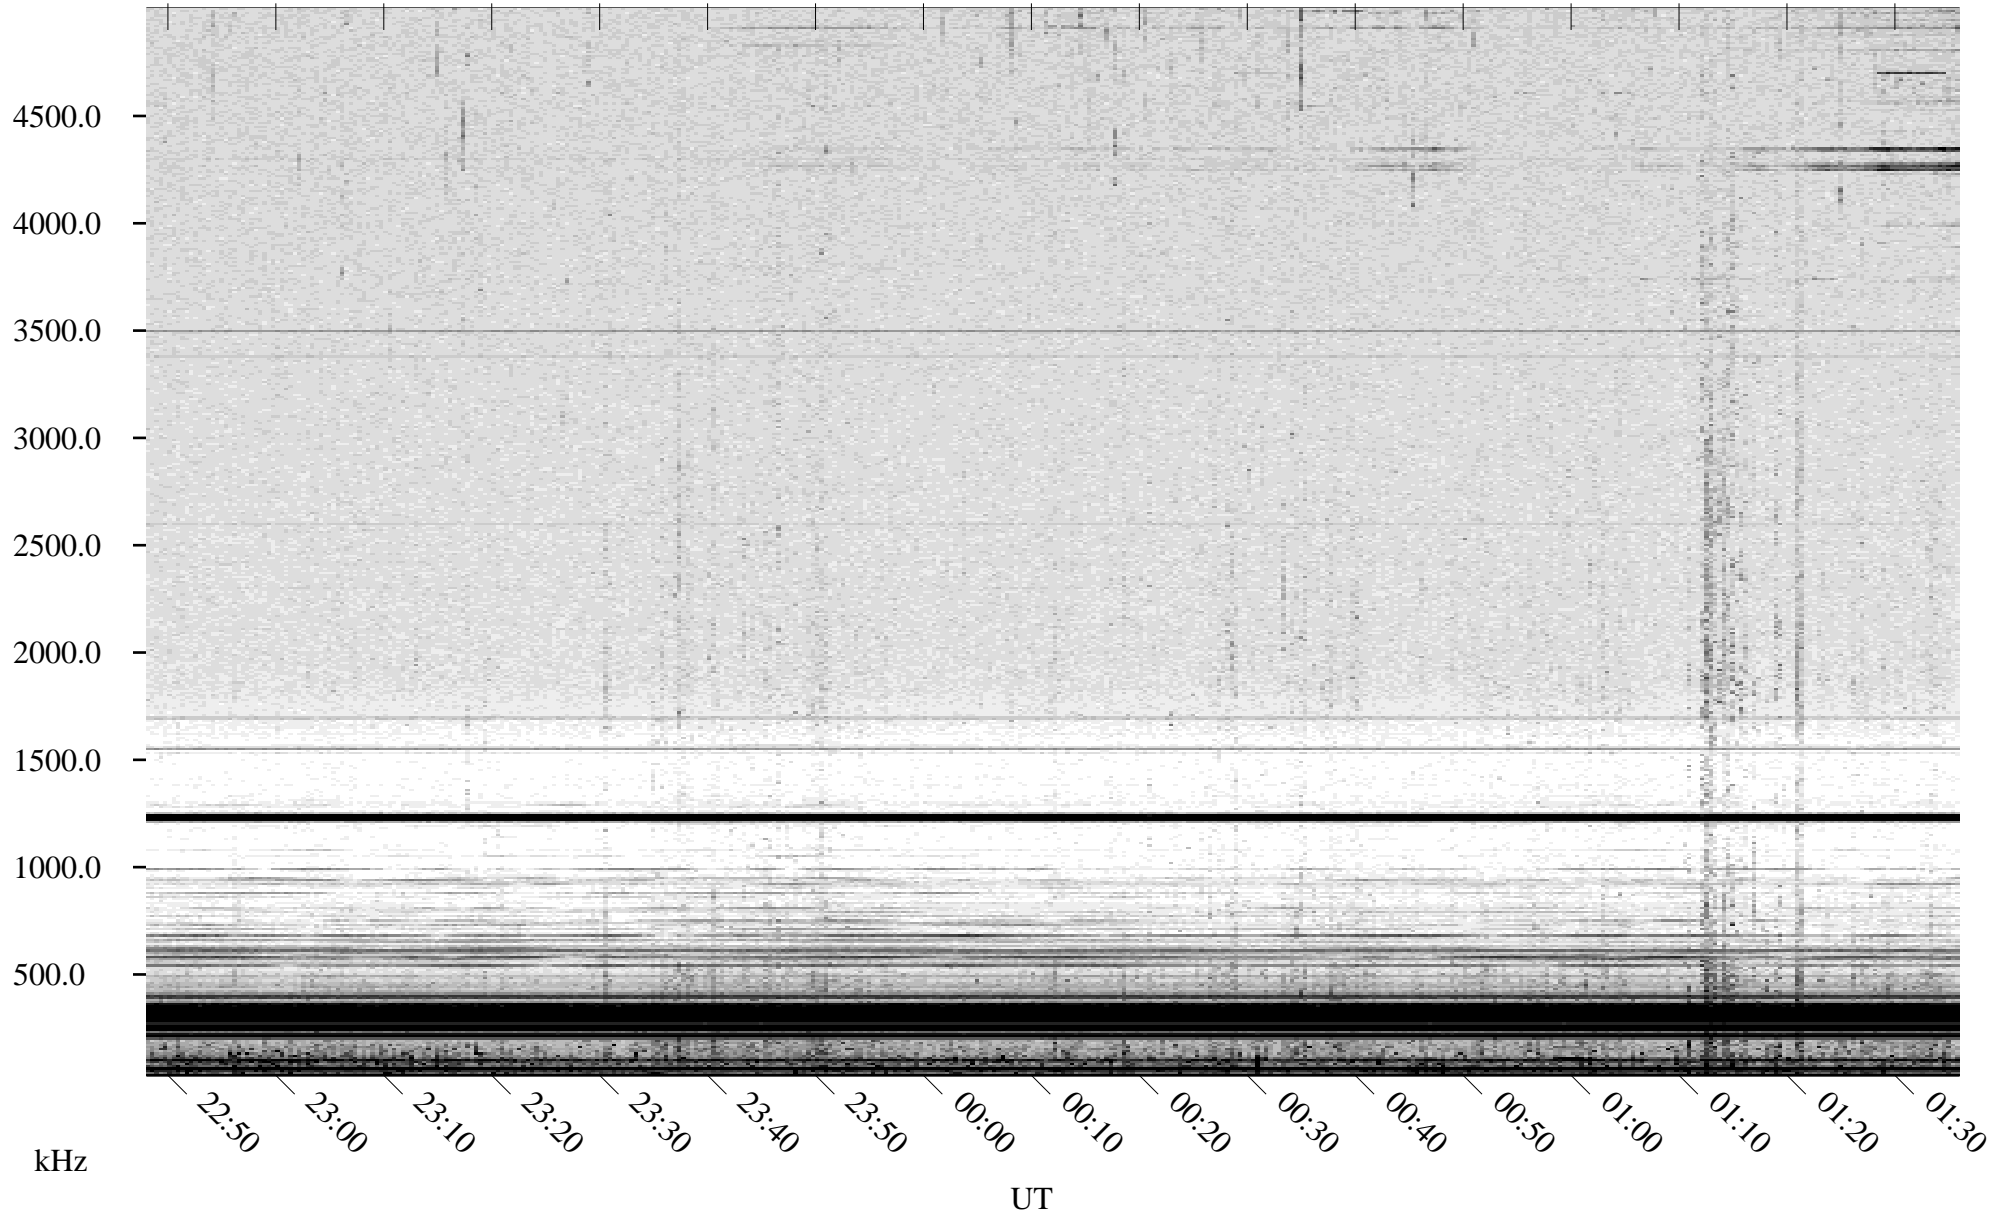

06/08/2003 Churchill, Manitoba

Linear Scale Black = 161 White = 15

ch03159l.z00m max_12

Page 1

06/08/2003 Churchill, Manitoba

Linear Scale Black = 161 White = 15

ch03159l.z00m max_12

Page 2

06/09/2003 Churchill, Manitoba

Linear Scale Black = 161 White = 15

ch03159l.z00m max_12

Page 3

06/09/2003 Churchill, Manitoba

Linear Scale Black = 161 White = 15

ch03159l.z00m max_12

Page 4

06/09/2003 Churchill, Manitoba

Linear Scale Black = 161 White = 15

ch03159l.z00m max_12

Page 5

06/09/2003 Churchill, Manitoba

Linear Scale Black = 161 White = 15

ch03159l.z00m max_12

06/09/2003 Churchill, Manitoba

Linear Scale Black = 161 White = 15

ch03159l.z00m max_12

Page 7

06/09/2003 Churchill, Manitoba

Linear Scale Black = 161 White = 15

ch03159l.z00m max_12