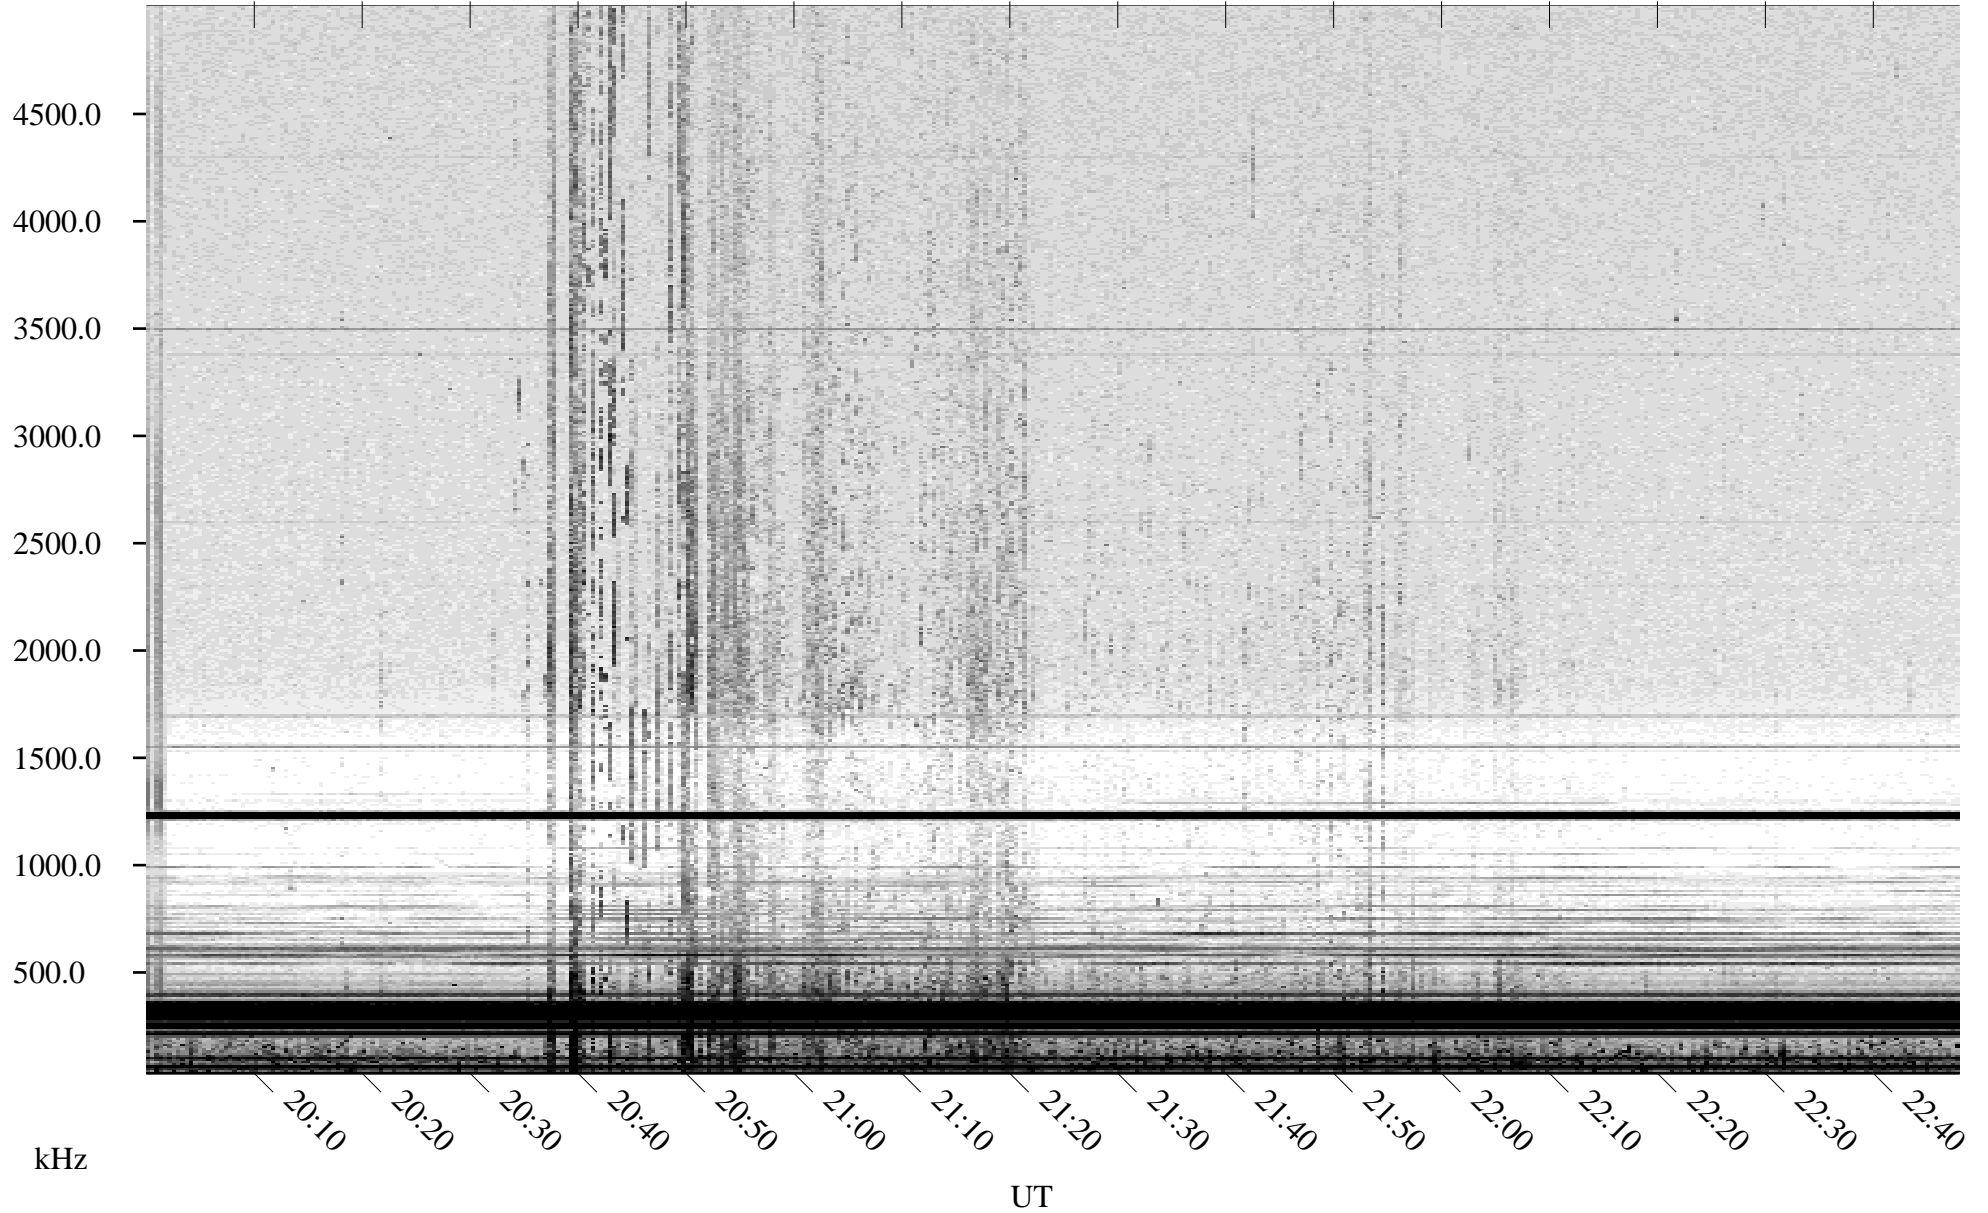

06/08/2003 Churchill, Manitoba

Linear Scale Black = 161 White = 15

ch03159l.z00m max_12

Page 1

06/08/2003 Churchill, Manitoba

Linear Scale Black = 161 White = 15

ch03159l.z00m max_12

Page 2

06/09/2003 Churchill, Manitoba

Linear Scale Black = 161 White = 15

ch03159l.z00m max_12

Page 3

06/09/2003 Churchill, Manitoba

Linear Scale Black = 161 White = 15

ch03159l.z00m max_12

Page 4

06/09/2003 Churchill, Manitoba

Linear Scale Black = 161 White = 15

ch03159l.z00m max_12

Page 5

06/09/2003 Churchill, Manitoba

Linear Scale Black = 161 White = 15

ch03159l.z00m max_12

06/09/2003 Churchill, Manitoba

Linear Scale Black = 161 White = 15

ch03159l.z00m max_12

Page 7

06/09/2003 Churchill, Manitoba

Linear Scale Black = 161 White = 15

ch03159l.z00m max_12