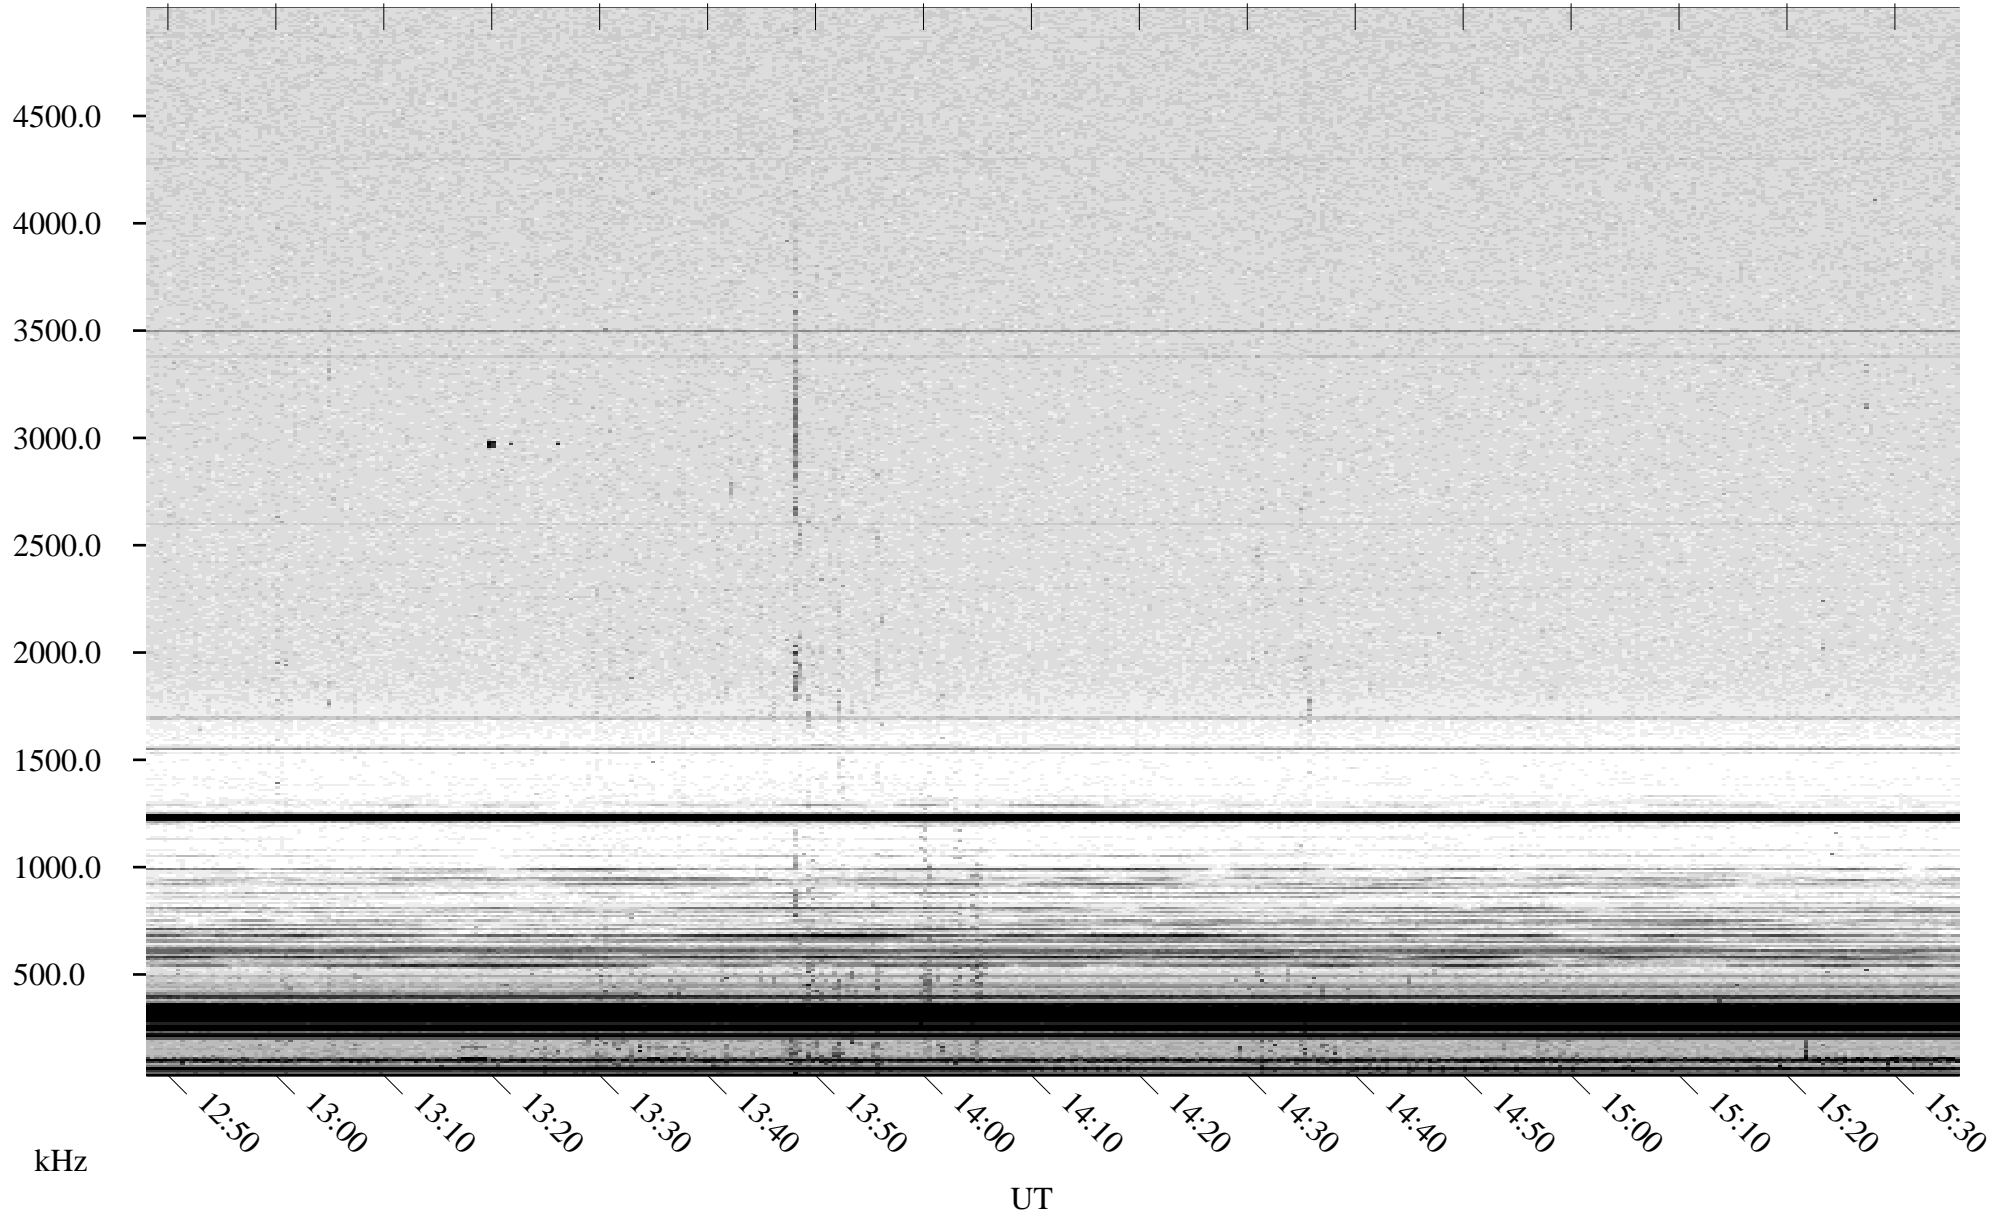

06/09/2003 Churchill, Manitoba

Linear Scale Black = 161 White = 15

ch03159l.z00m max_12

Page 5

06/09/2003 Churchill, Manitoba

Linear Scale Black = 161 White = 15

ch03159l.z00m max_12

06/09/2003 Churchill, Manitoba

Linear Scale Black = 161 White = 15

ch03159l.z00m max_12

Page 7

06/09/2003 Churchill, Manitoba

Linear Scale Black = 161 White = 15

ch03159l.z00m max_12