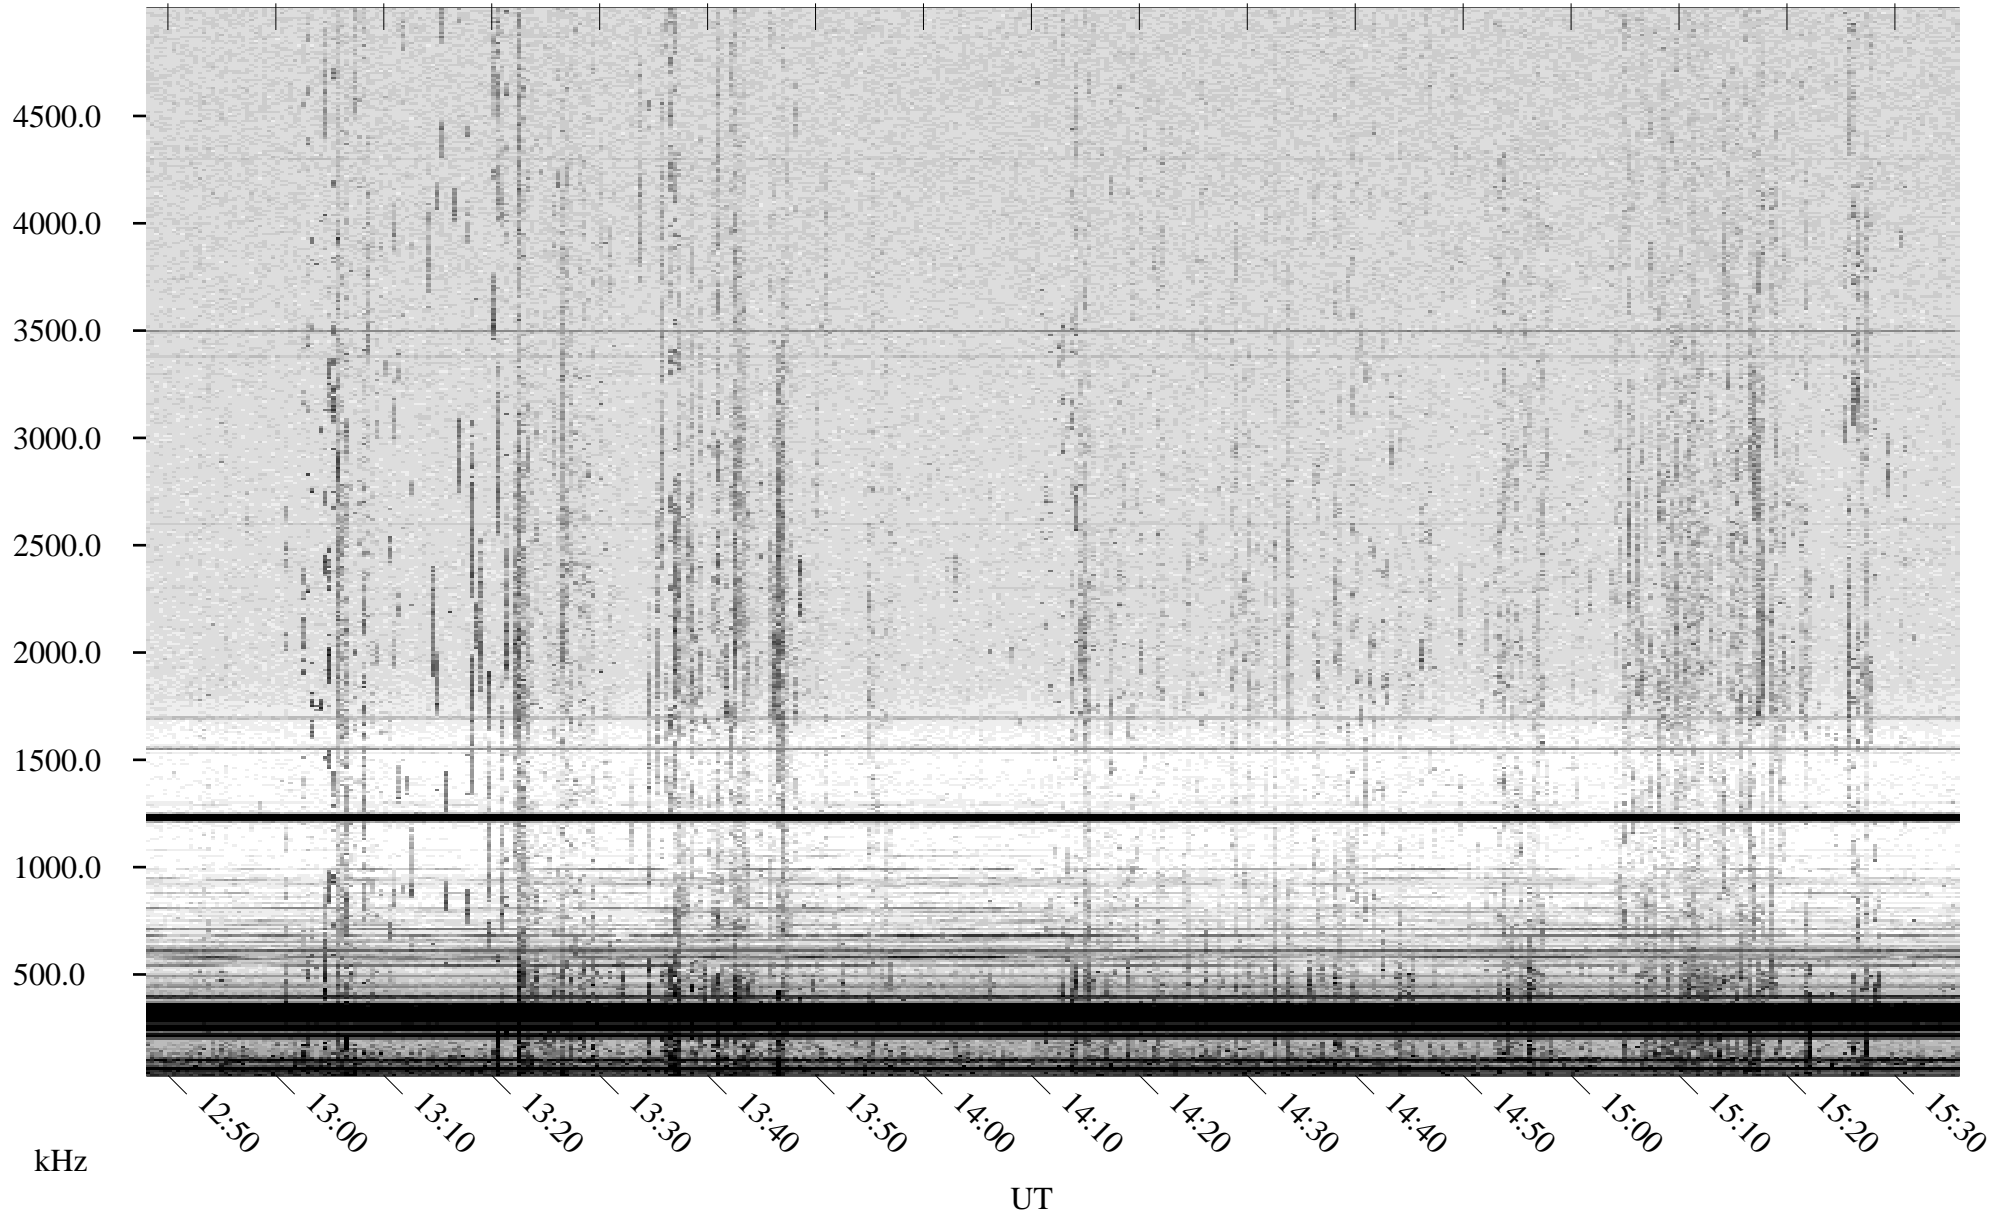

06/09/2003 Churchill, Manitoba

Linear Scale Black = 161 White = 15

ch03160l.z00m max_12

Page 1

06/09/2003 Churchill, Manitoba

Linear Scale Black = 161 White = 15

ch03160l.z00m max_12

Page 2

06/10/2003 Churchill, Manitoba

Linear Scale Black = 161 White = 15

ch03160l.z00m max_12

Page 3

06/10/2003 Churchill, Manitoba

Linear Scale Black = 161 White = 15

ch03160l.z00m max_12

Page 4

06/10/2003 Churchill, Manitoba

Linear Scale Black = 161 White = 15

ch03160l.z00m max_12

Page 5

06/10/2003 Churchill, Manitoba

Linear Scale Black = 161 White = 15

ch03160l.z00m max_12

Page 6

06/10/2003 Churchill, Manitoba

Linear Scale Black = 161 White = 15

ch03160l.z00m max_12

06/10/2003 Churchill, Manitoba

Linear Scale Black = 161 White = 15

ch03160l.z00m max_12