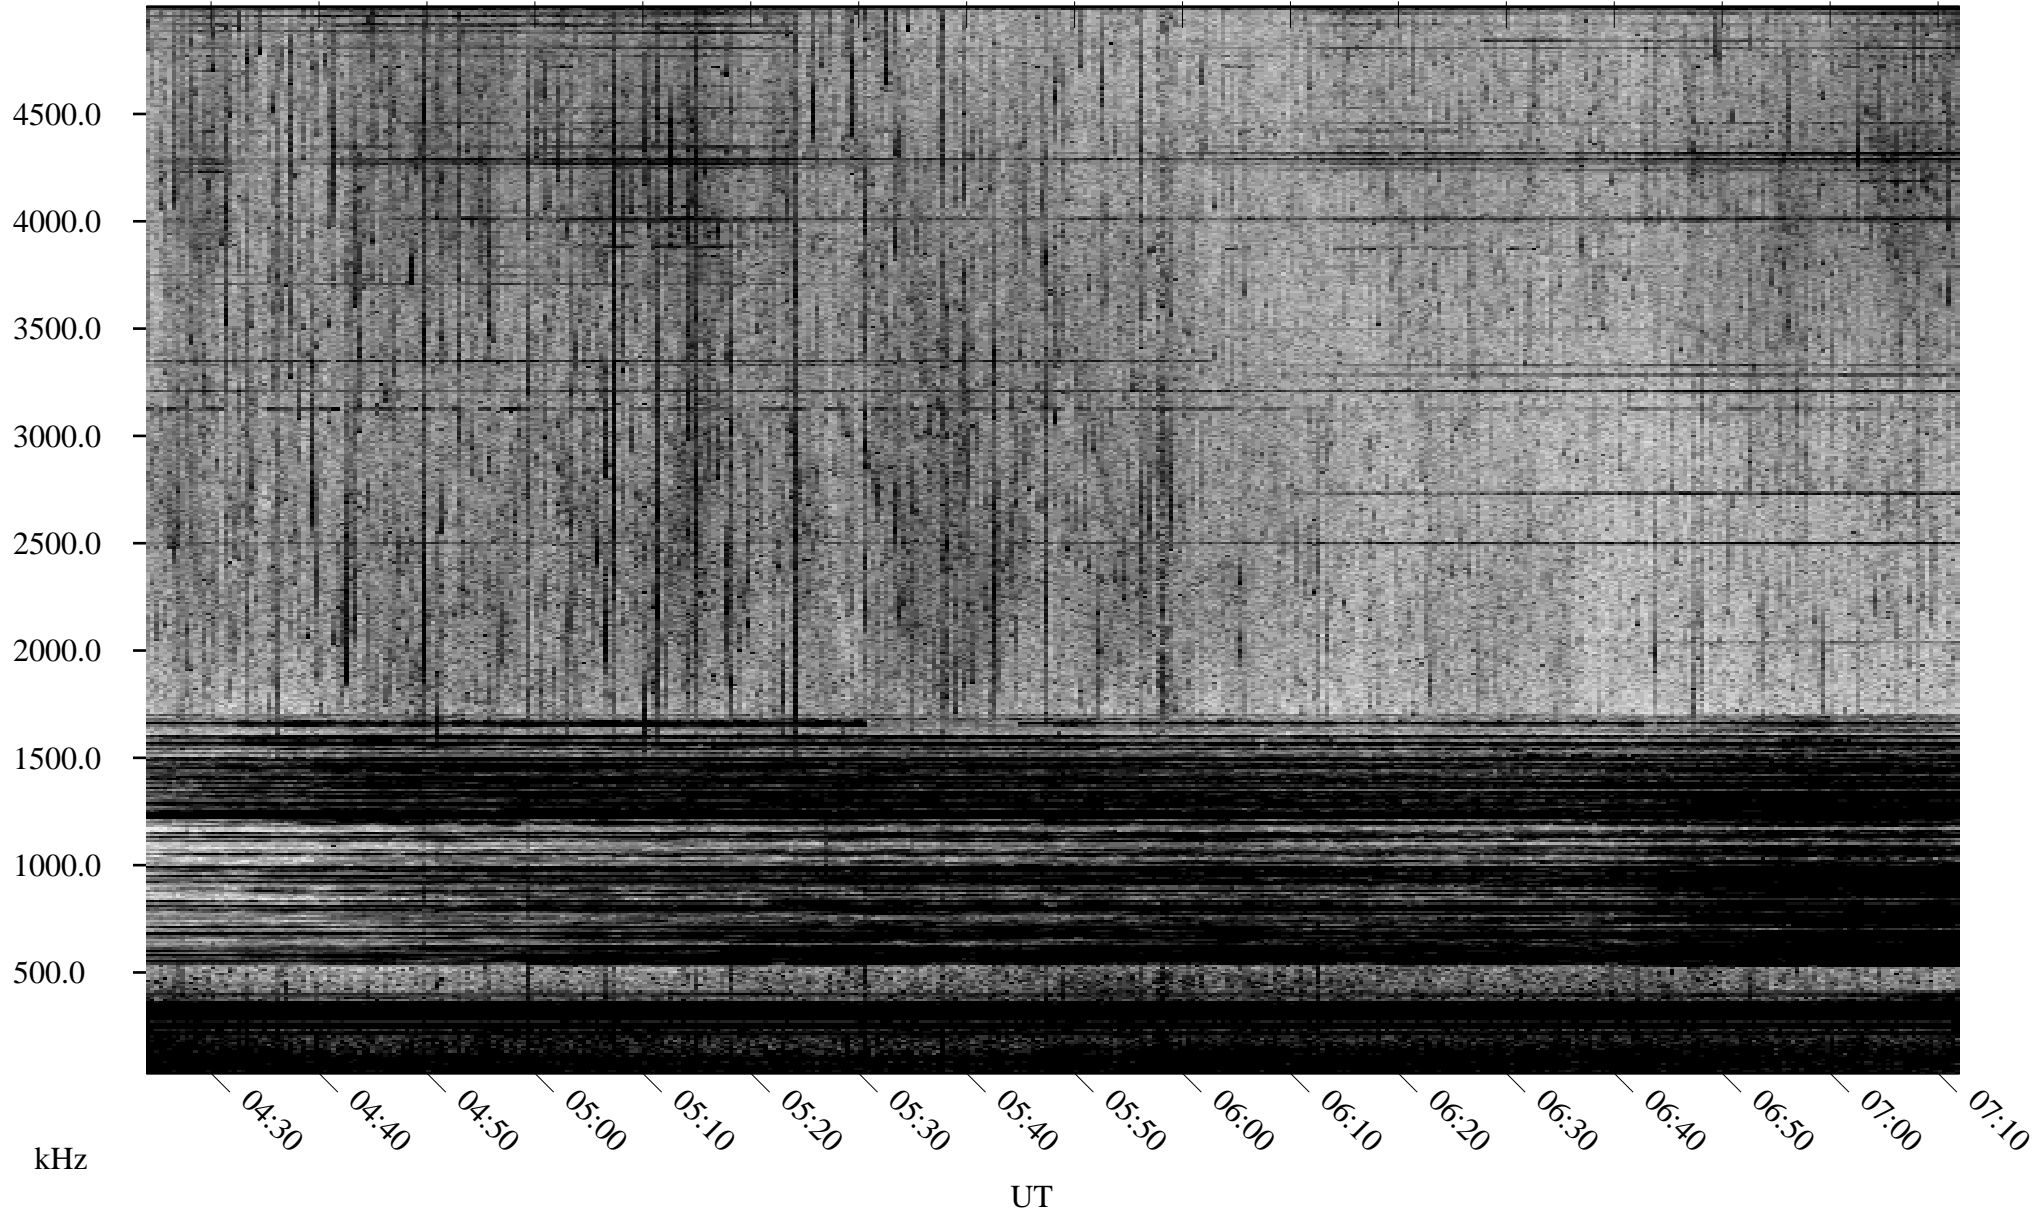

06/09/2003 Churchill, Manitoba

Linear Scale Black = 161 White = 15

ch03160l.z00m max_12

Page 1

06/09/2003 Churchill, Manitoba

Linear Scale Black = 161 White = 15

ch03160l.z00m max_12

Page 2

06/10/2003 Churchill, Manitoba

Linear Scale Black = 161 White = 15

ch03160l.z00m max_12

Page 3

06/10/2003 Churchill, Manitoba

Linear Scale Black = 161 White = 15

ch03160l.z00m max_12

Page 4

06/10/2003 Churchill, Manitoba

Linear Scale Black = 161 White = 15

ch03160l.z00m max_12

Page 5

06/10/2003 Churchill, Manitoba

Linear Scale Black = 161 White = 15

ch03160l.z00m max_12

Page 6

06/10/2003 Churchill, Manitoba

Linear Scale Black = 161 White = 15

ch03160l.z00m max_12

06/10/2003 Churchill, Manitoba

Linear Scale Black = 161 White = 15

ch03160l.z00m max_12