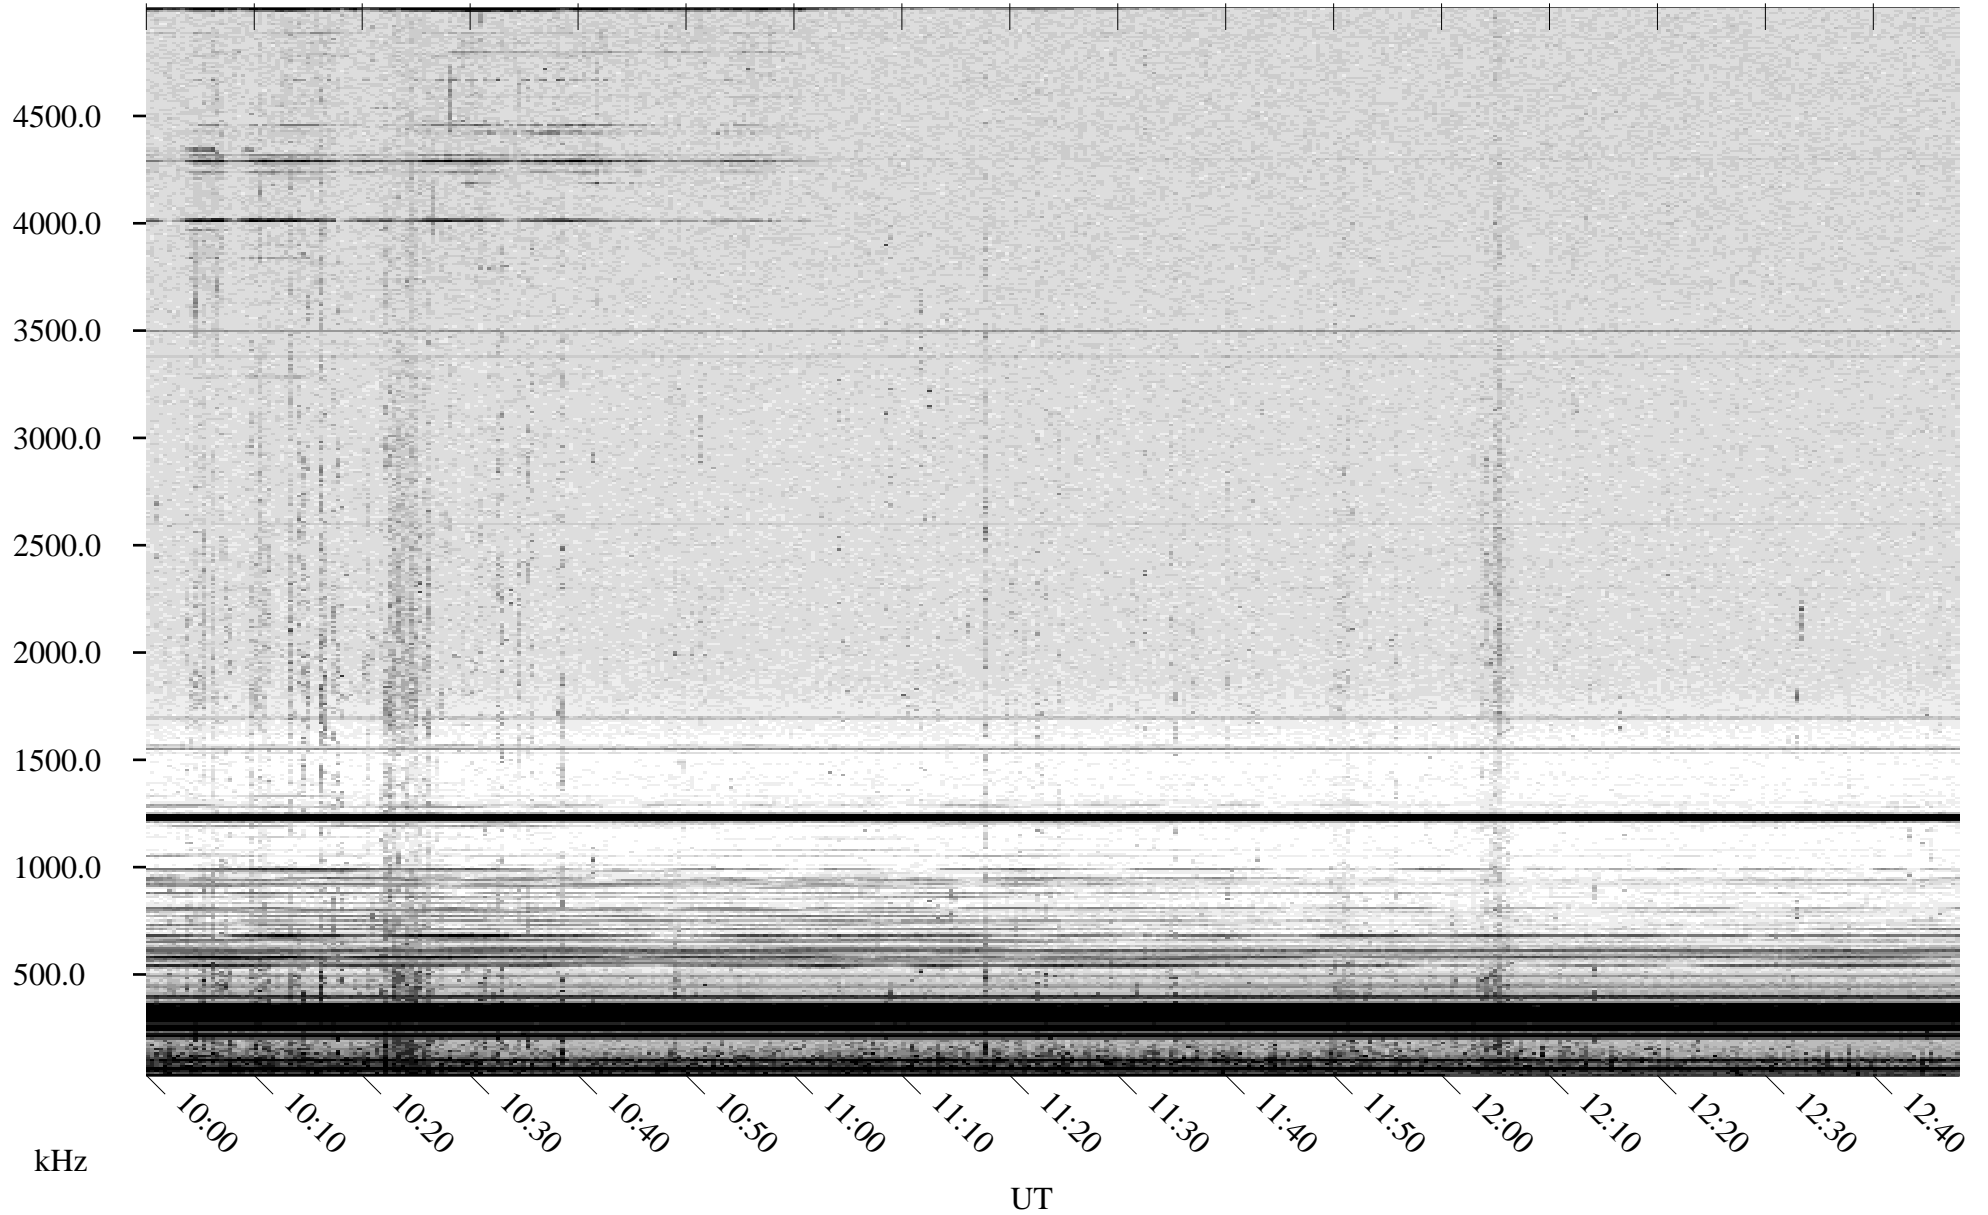

06/09/2003 Churchill, Manitoba

Linear Scale Black = 161 White = 15

ch03160l.z00m max_12

Page 1

06/09/2003 Churchill, Manitoba

Linear Scale Black = 161 White = 15

ch03160l.z00m max_12

Page 2

06/10/2003 Churchill, Manitoba

Linear Scale Black = 161 White = 15

ch03160l.z00m max_12

Page 3

06/10/2003 Churchill, Manitoba

Linear Scale Black = 161 White = 15

ch03160l.z00m max_12

Page 4

06/10/2003 Churchill, Manitoba

Linear Scale Black = 161 White = 15

ch03160l.z00m max_12

Page 5

06/10/2003 Churchill, Manitoba

Linear Scale Black = 161 White = 15

ch03160l.z00m max_12

Page 6

06/10/2003 Churchill, Manitoba

Linear Scale Black = 161 White = 15

ch03160l.z00m max_12

06/10/2003 Churchill, Manitoba

Linear Scale Black = 161 White = 15

ch03160l.z00m max_12