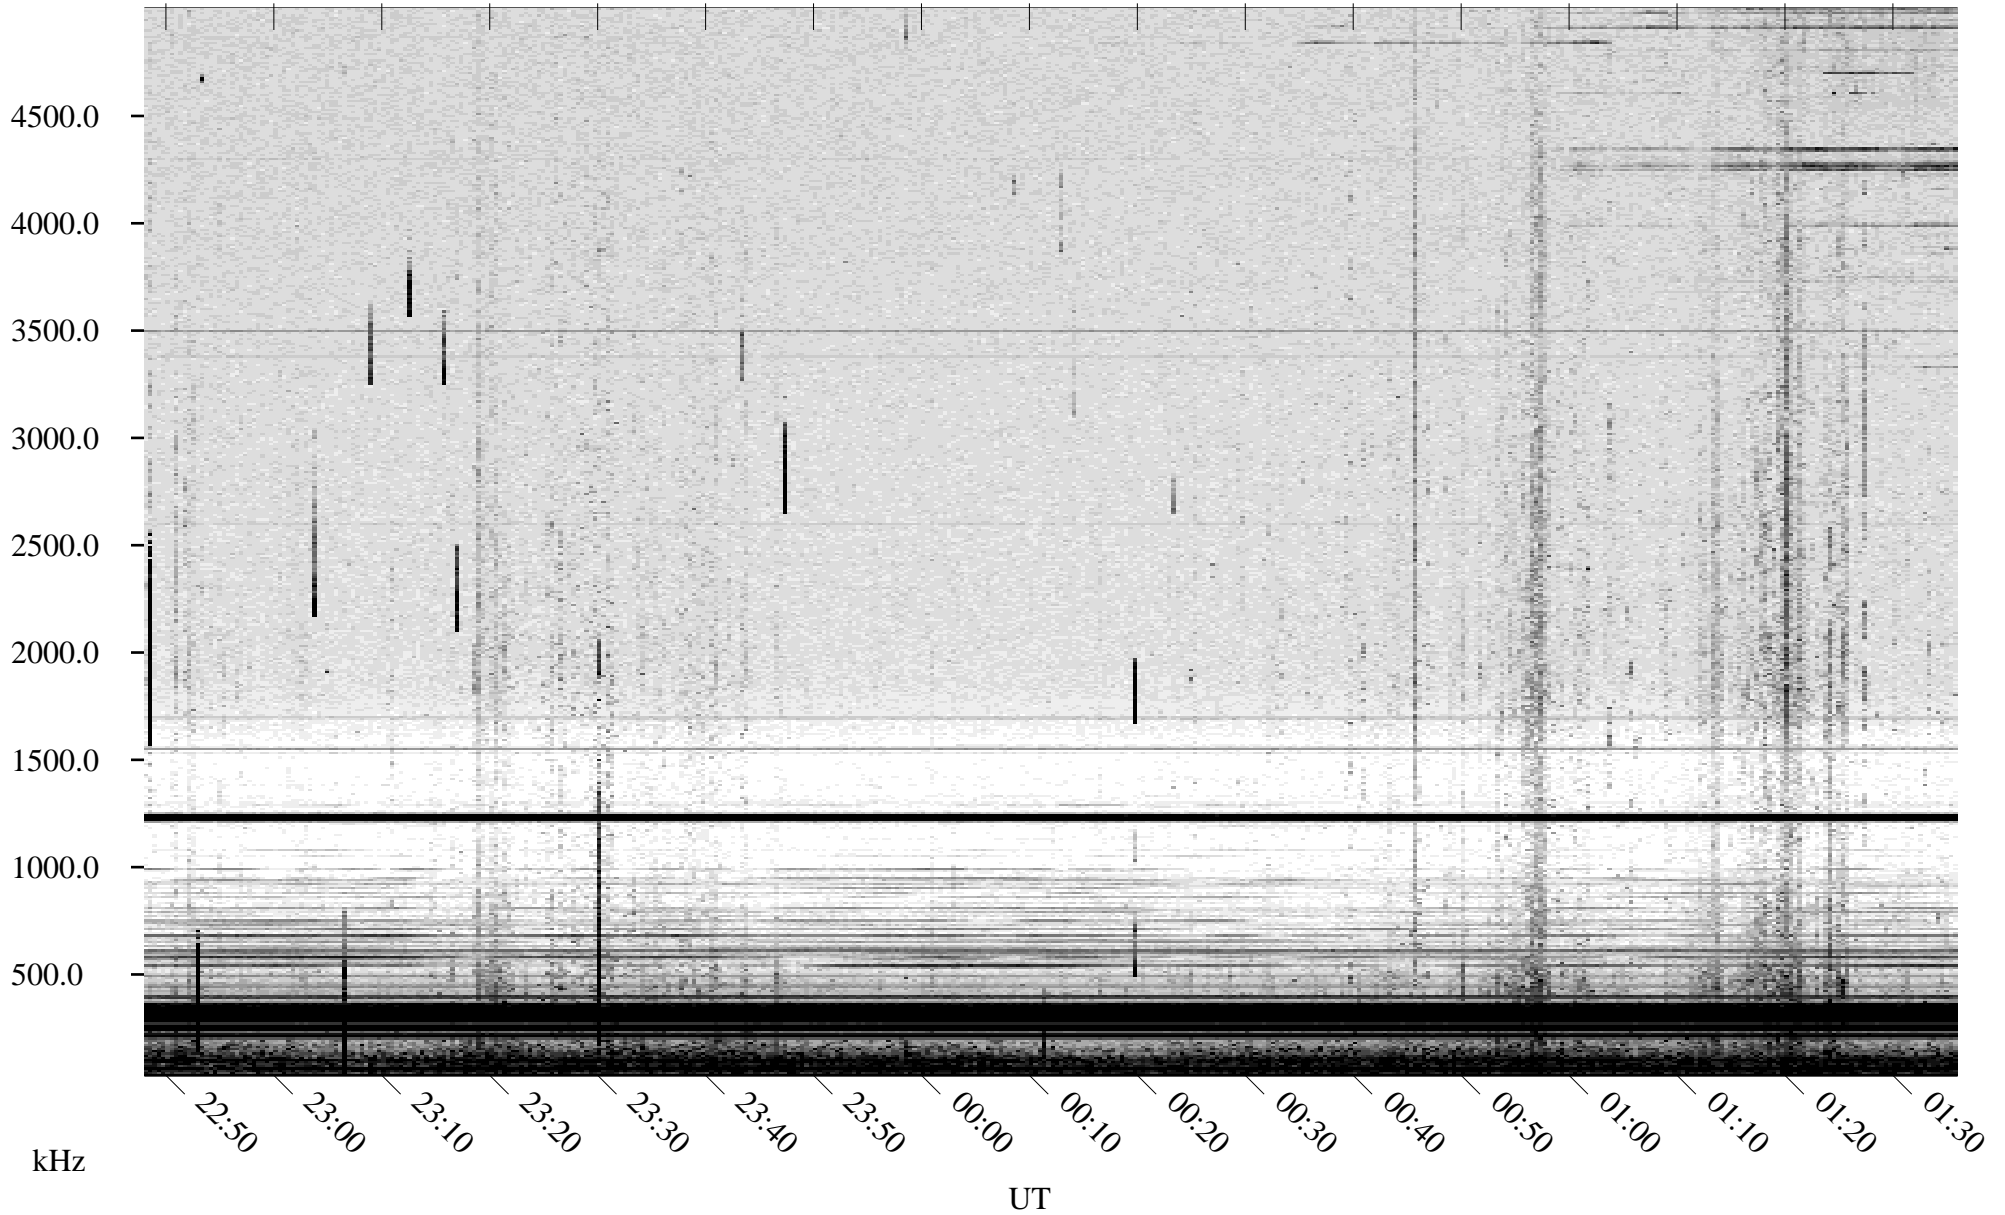

06/09/2003 Churchill, Manitoba

Linear Scale Black = 161 White = 15

ch03160l.z00m max_12

Page 1

06/09/2003 Churchill, Manitoba

Linear Scale Black = 161 White = 15

ch03160l.z00m max_12

Page 2

06/10/2003 Churchill, Manitoba

Linear Scale Black = 161 White = 15

ch03160l.z00m max_12

Page 3

06/10/2003 Churchill, Manitoba

Linear Scale Black = 161 White = 15

ch03160l.z00m max_12

Page 4

06/10/2003 Churchill, Manitoba

Linear Scale Black = 161 White = 15

ch03160l.z00m max_12

Page 5

06/10/2003 Churchill, Manitoba

Linear Scale Black = 161 White = 15

ch03160l.z00m max_12

Page 6

06/10/2003 Churchill, Manitoba

Linear Scale Black = 161 White = 15

ch03160l.z00m max_12

06/10/2003 Churchill, Manitoba

Linear Scale Black = 161 White = 15

ch03160l.z00m max_12