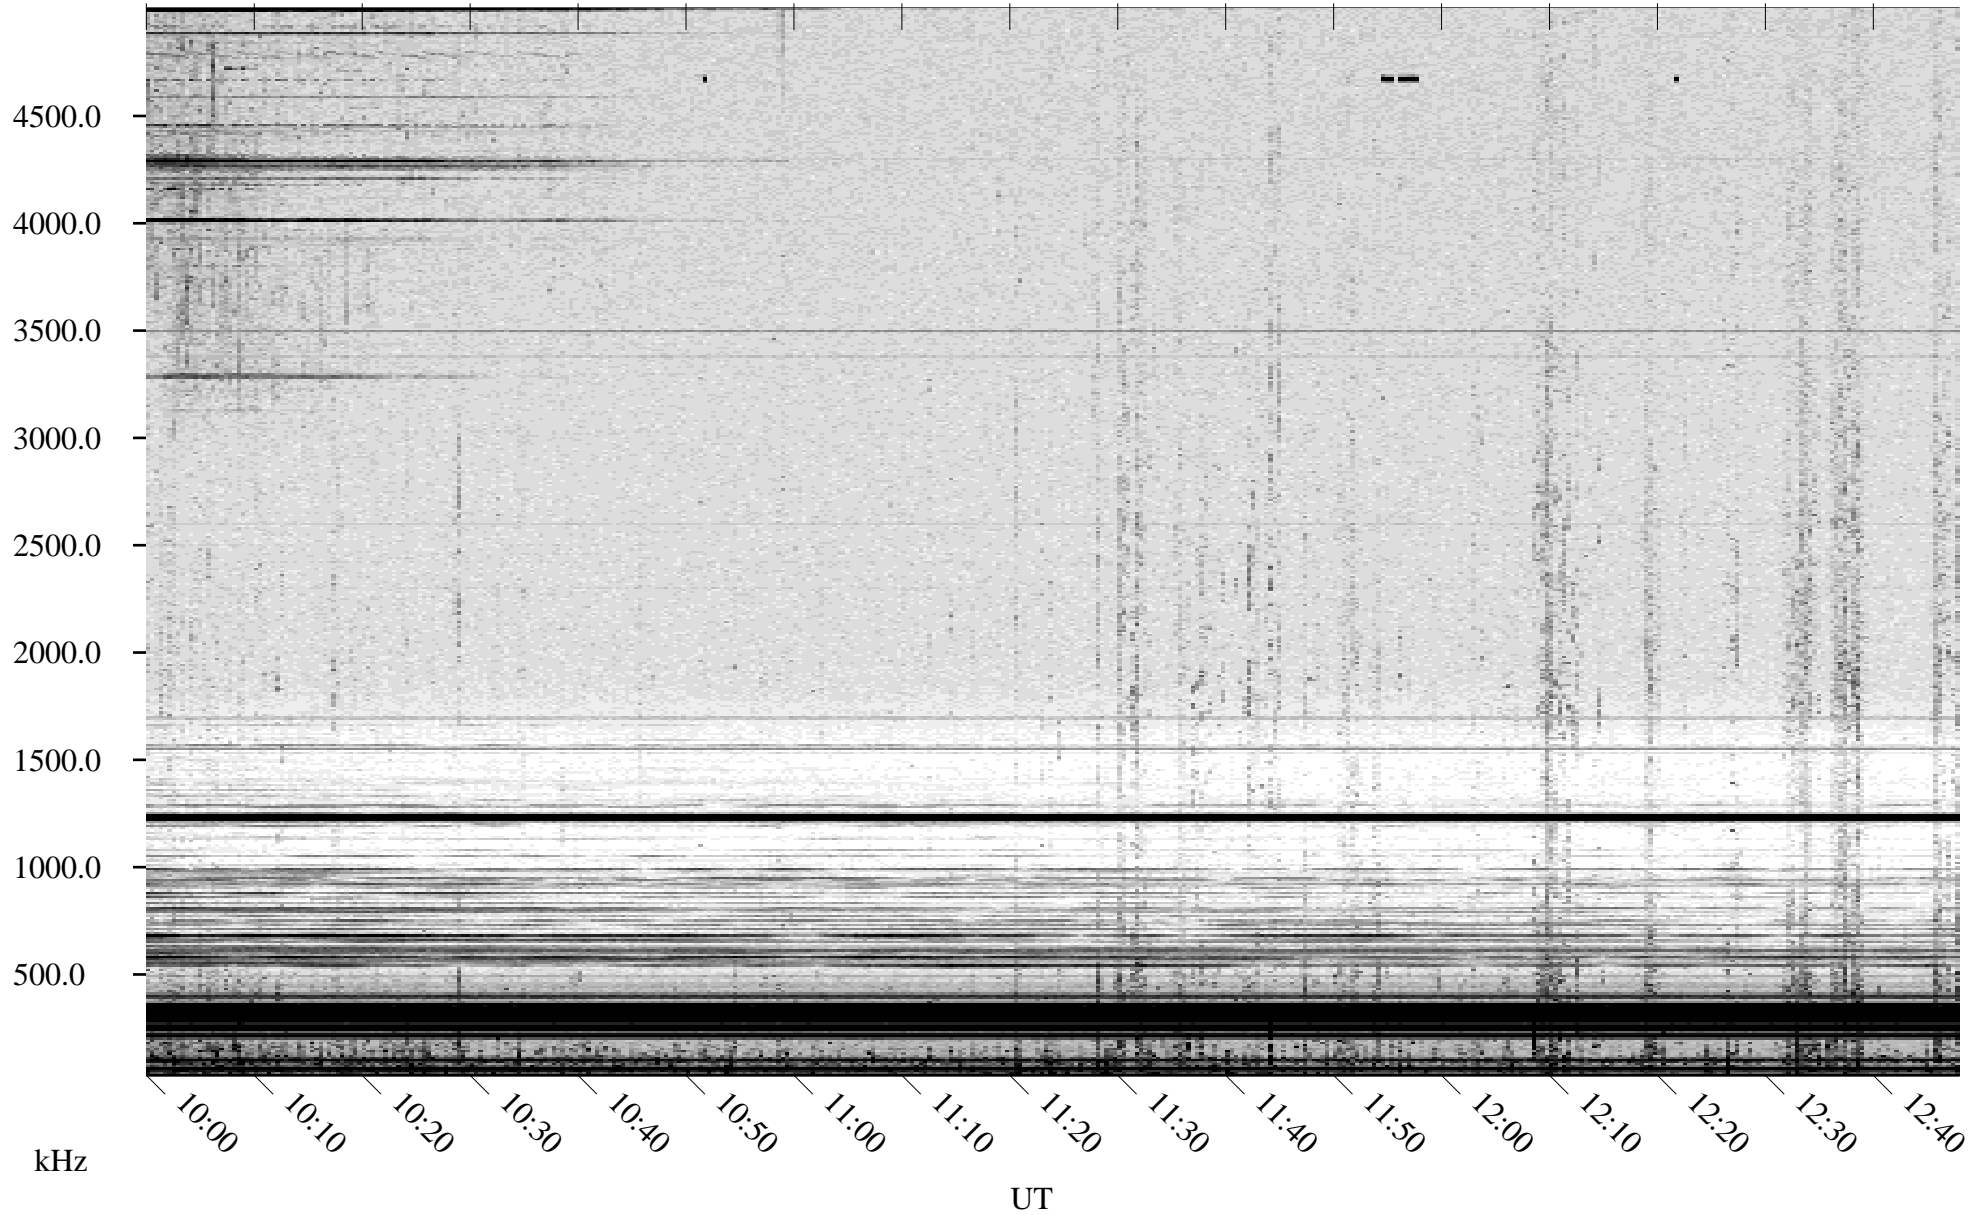

06/10/2003 Churchill, Manitoba

Linear Scale Black = 161 White = 15

ch031611.z00m max_12

Page 1

06/10/2003 Churchill, Manitoba

Linear Scale Black = 161 White = 15

ch031611.z00m max_12

Page 2

06/11/2003 Churchill, Manitoba

Linear Scale Black = 161 White = 15

ch031611.z00m max_12

Page 3

06/11/2003 Churchill, Manitoba

Linear Scale Black = 161 White = 15

ch031611.z00m max_12

Page 4

06/11/2003 Churchill, Manitoba

Linear Scale Black = 161 White = 15

ch031611.z00m max_12

Page 5

06/11/2003 Churchill, Manitoba

Linear Scale Black = 161 White = 15

ch031611.z00m max_12

Page 6

06/11/2003 Churchill, Manitoba

Linear Scale Black = 161 White = 15

ch031611.z00m max_12

Page 7

06/11/2003 Churchill, Manitoba

Linear Scale Black = 161 White = 15

ch031611.z00m max_12