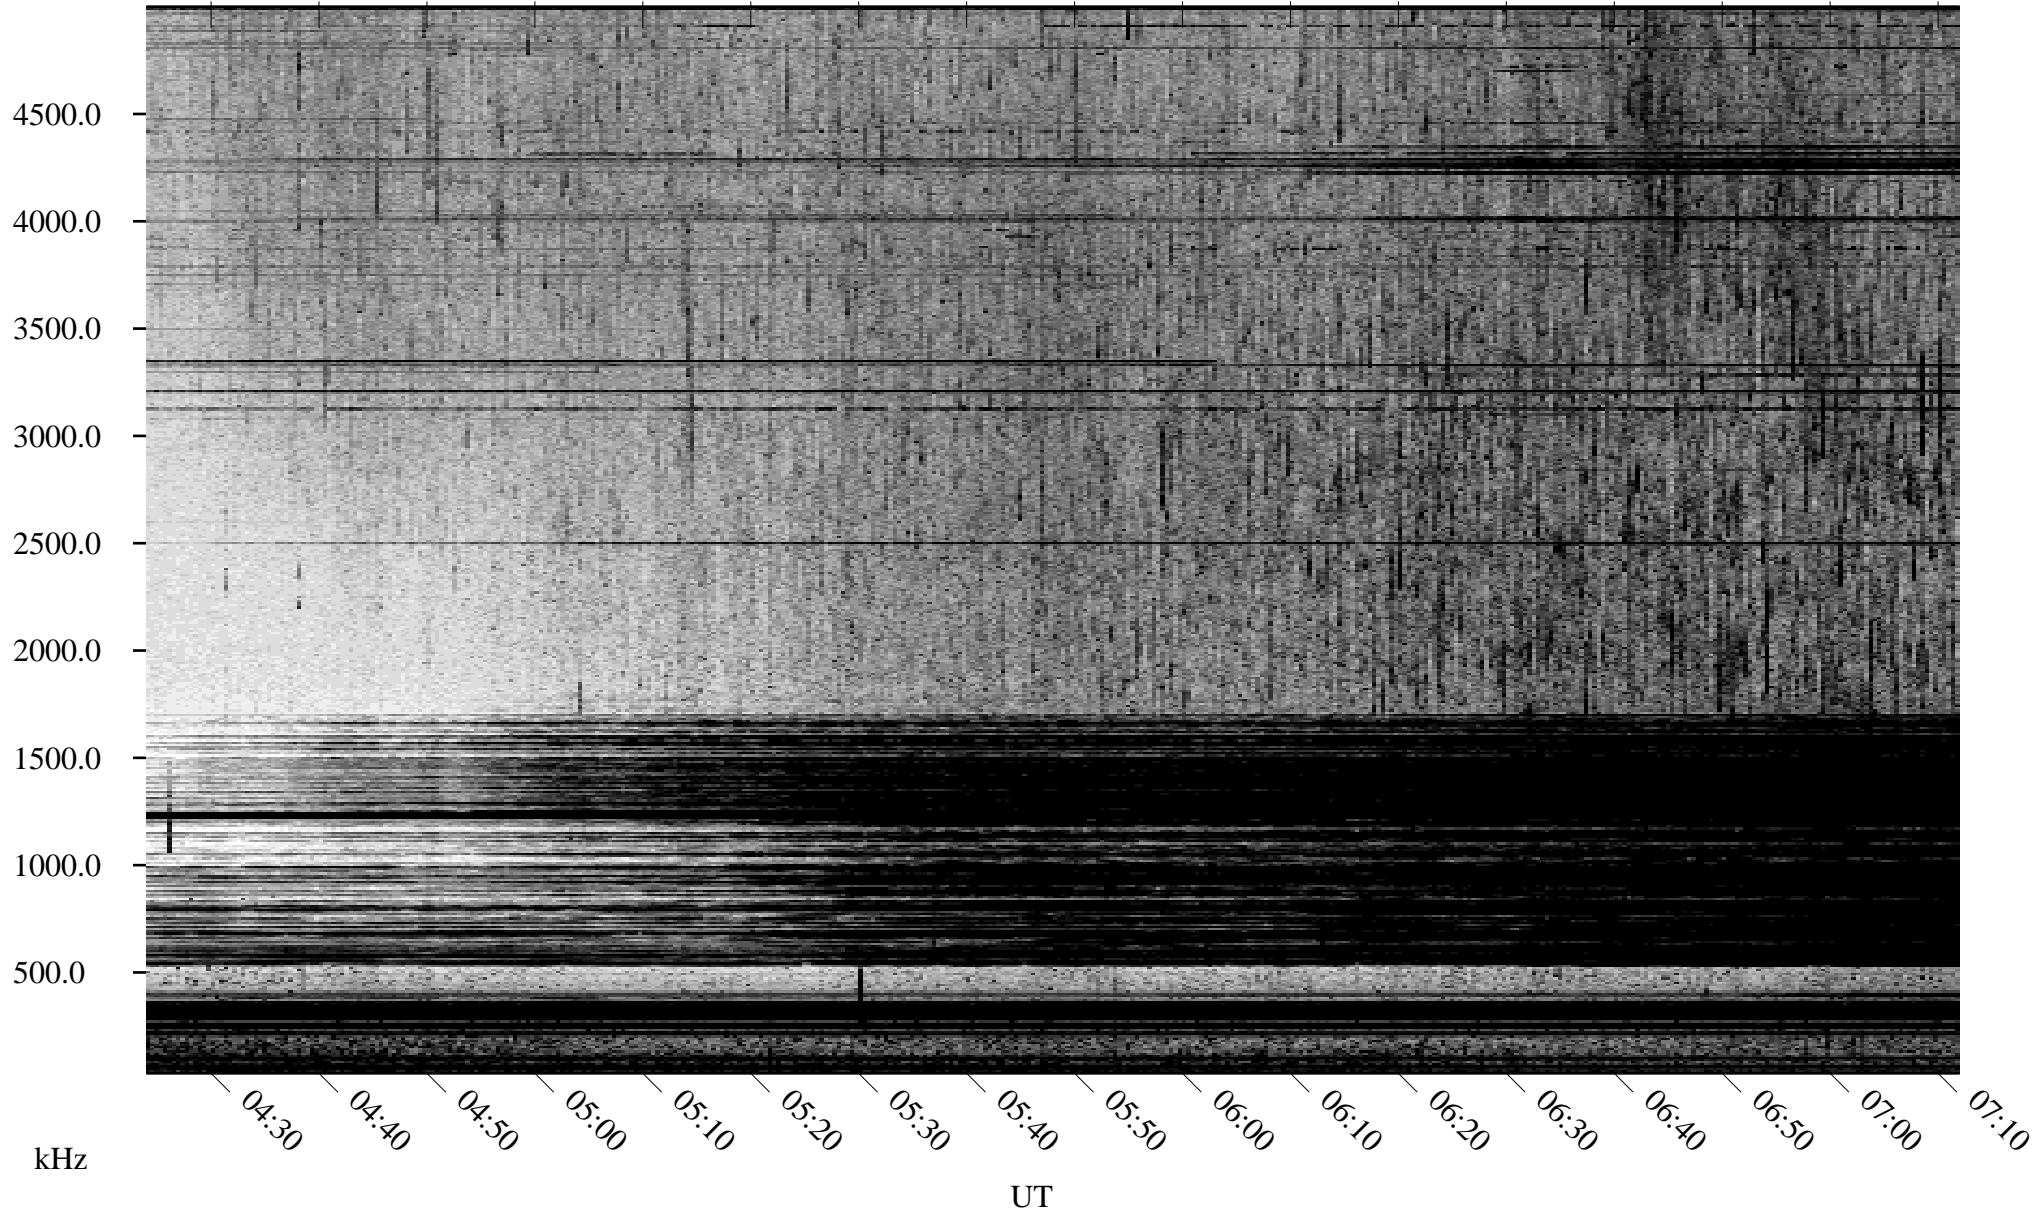

06/12/2003 Churchill, Manitoba

Linear Scale Black = 161 White = 15

ch03163l.z00m max_12

Page 1

06/12/2003 Churchill, Manitoba

Linear Scale Black = 161 White = 15

ch03163l.z00m max_12

Page 2

06/13/2003 Churchill, Manitoba

Linear Scale Black = 161 White = 15

ch03163l.z00m max_12

Page 3

06/13/2003 Churchill, Manitoba

Linear Scale Black = 161 White = 15

ch03163l.z00m max_12

Page 4

06/13/2003 Churchill, Manitoba

Linear Scale Black = 161 White = 15

ch03163l.z00m max_12

Page 5

06/13/2003 Churchill, Manitoba

Linear Scale Black = 161 White = 15

ch03163l.z00m max_12

Page 6

06/13/2003 Churchill, Manitoba

Linear Scale Black = 161 White = 15

ch03163l.z00m max_12

Page 7

06/13/2003 Churchill, Manitoba

Linear Scale Black = 161 White = 15

ch03163l.z00m max_12