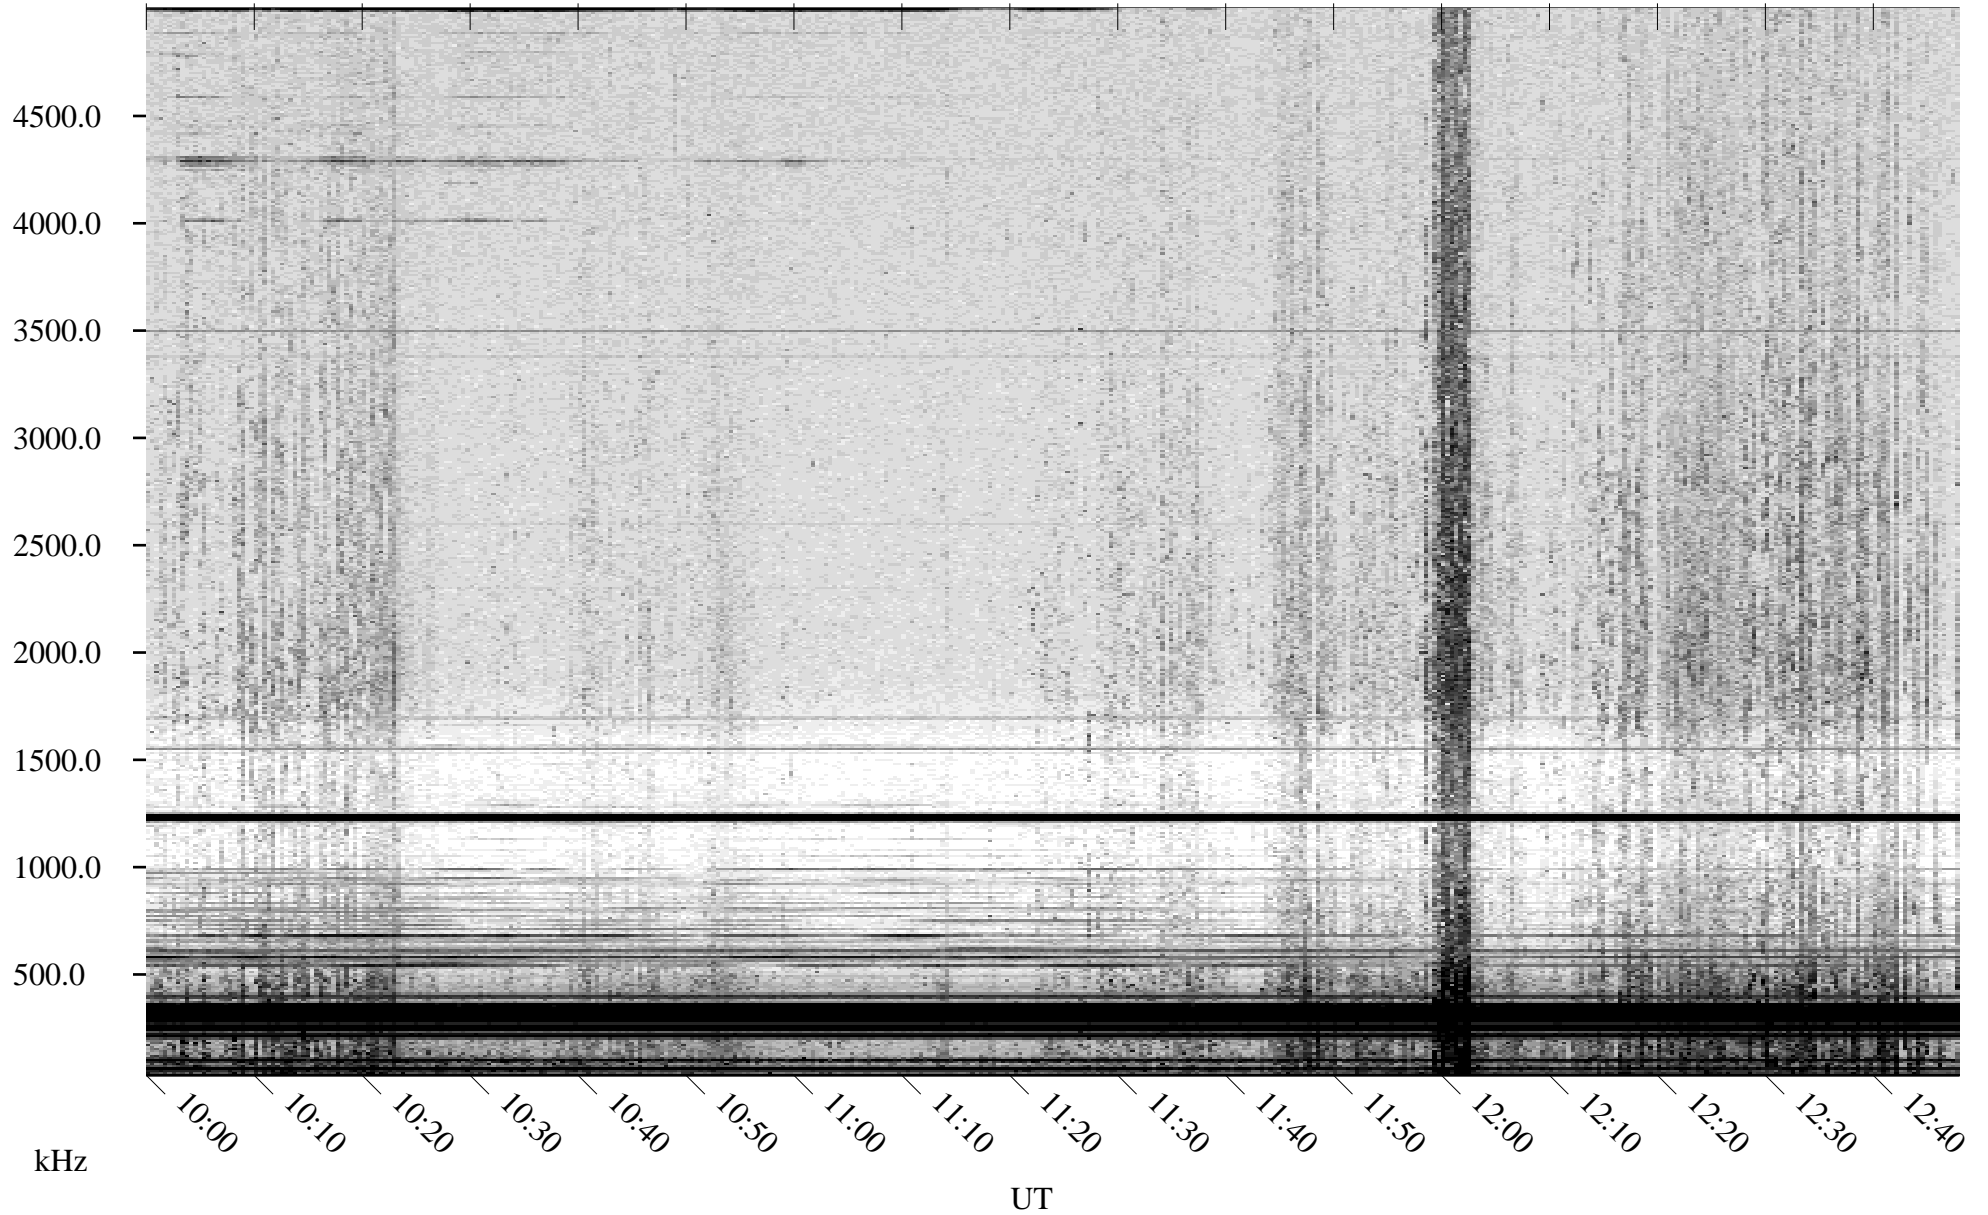

06/13/2003 Churchill, Manitoba

Linear Scale Black = 161 White = 15

ch03164l.z00m max_12

Page 1

06/13/2003 Churchill, Manitoba

Linear Scale Black = 161 White = 15

ch03164l.z00m max_12

Page 2

06/14/2003 Churchill, Manitoba

Linear Scale Black = 161 White = 15

ch03164l.z00m max_12

Page 3

06/14/2003 Churchill, Manitoba

Linear Scale Black = 161 White = 15

ch03164l.z00m max_12

Page 4

06/14/2003 Churchill, Manitoba

Linear Scale Black = 161 White = 15

ch03164l.z00m max_12

Page 5

06/14/2003 Churchill, Manitoba

Linear Scale Black = 161 White = 15

ch03164l.z00m max_12

Page 6

06/14/2003 Churchill, Manitoba

Linear Scale Black = 161 White = 15

ch03164l.z00m max_12

Page 7

06/14/2003 Churchill, Manitoba

Linear Scale Black = 161 White = 15

ch03164l.z00m max_12