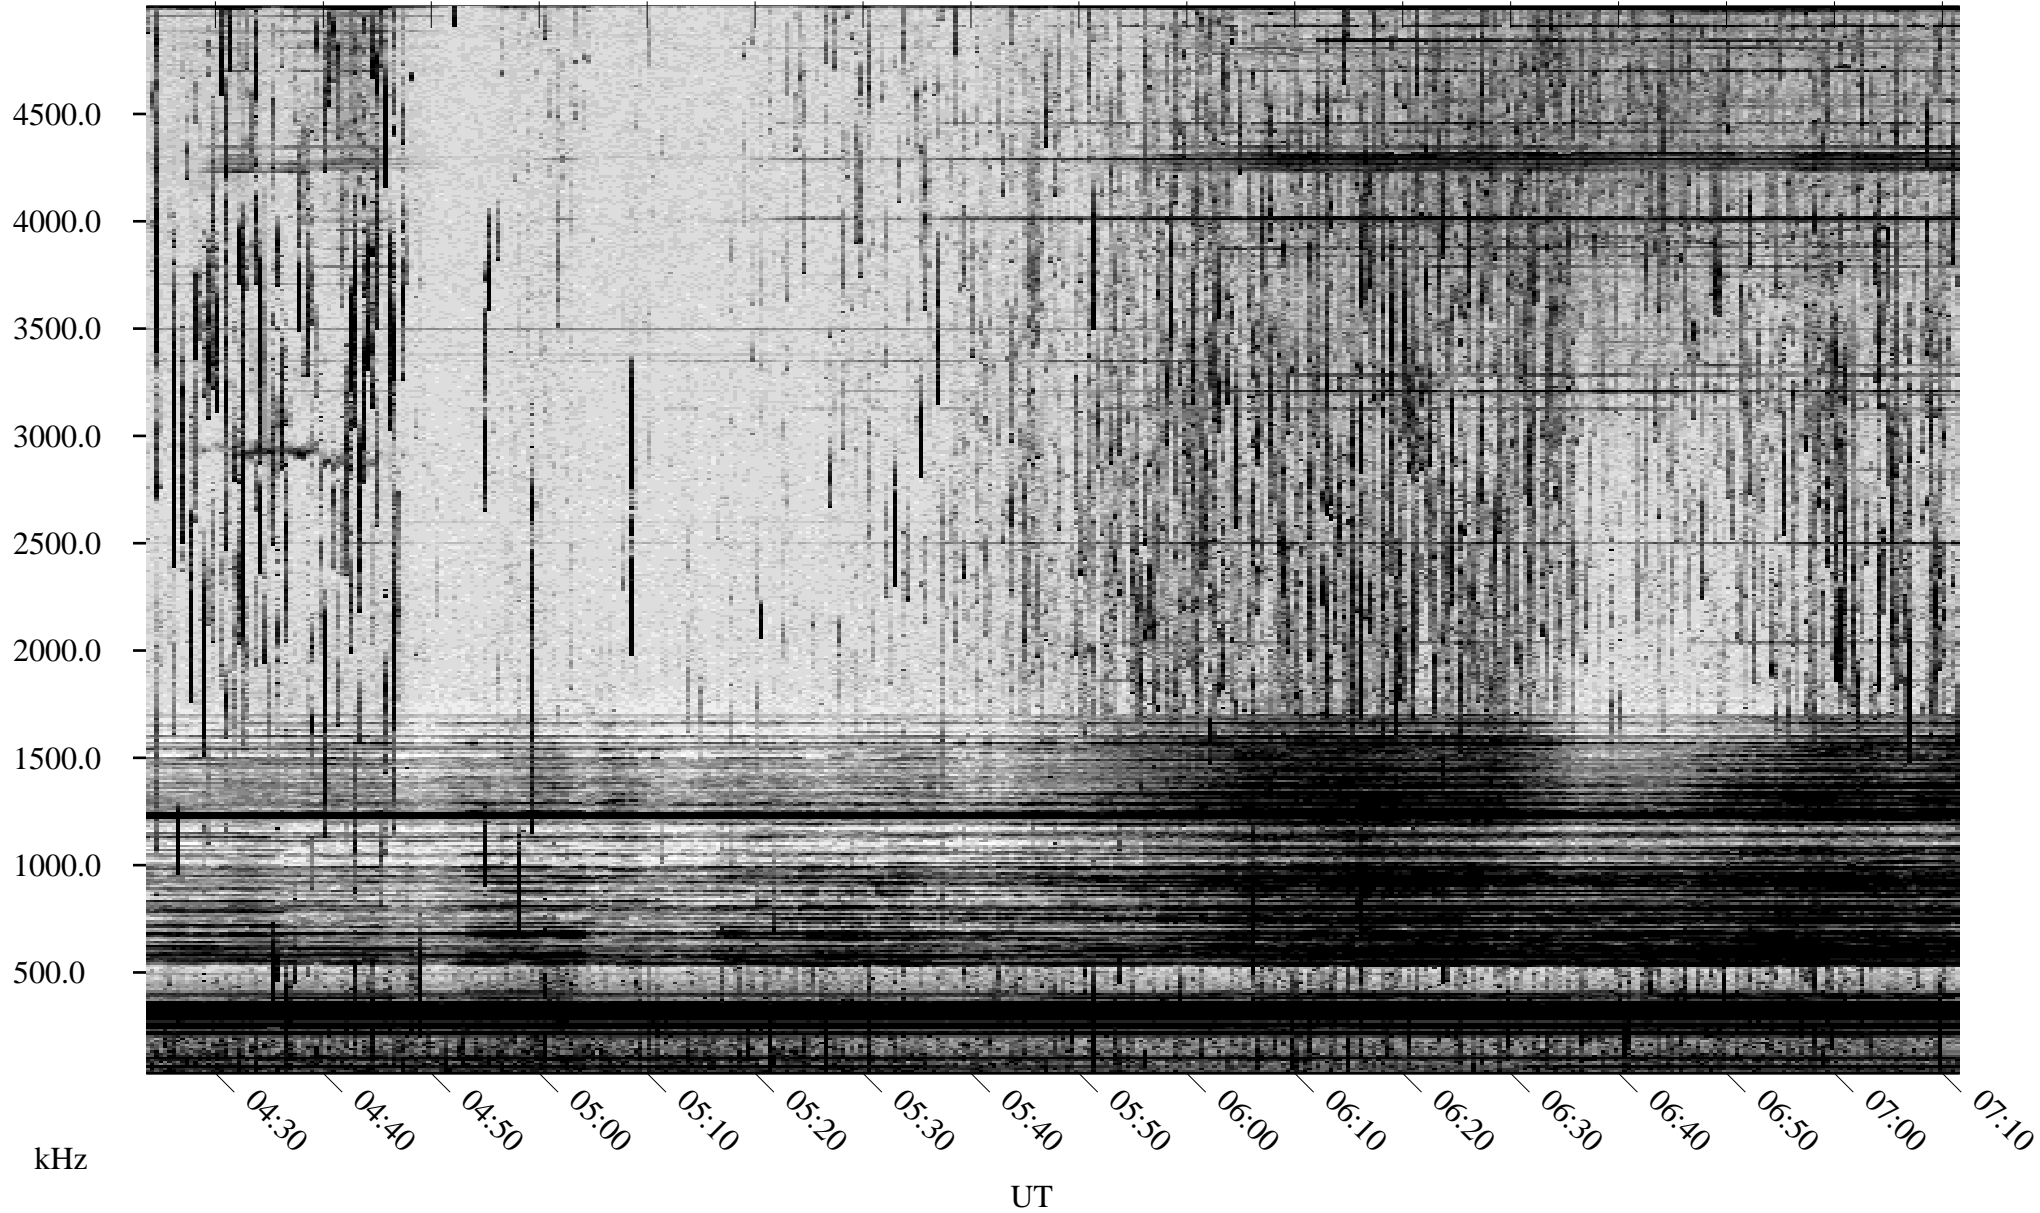

06/14/2003 Churchill, Manitoba

Linear Scale Black = 161 White = 15

ch03165l.z00m max_12

Page 1

06/14/2003 Churchill, Manitoba

Linear Scale Black = 161 White = 15

ch03165l.z00m max_12

Page 2

06/15/2003 Churchill, Manitoba

Linear Scale Black = 161 White = 15

ch03165l.z00m max_12

Page 3

06/15/2003 Churchill, Manitoba

Linear Scale Black = 161 White = 15

ch03165l.z00m max_12

Page 4

06/15/2003 Churchill, Manitoba

Linear Scale Black = 161 White = 15

ch03165l.z00m max_12

Page 5

06/15/2003 Churchill, Manitoba

Linear Scale Black = 161 White = 15

ch03165l.z00m max_12

Page 6

06/15/2003 Churchill, Manitoba

Linear Scale Black = 161 White = 15

ch03165l.z00m max_12

Page 7

06/15/2003 Churchill, Manitoba

Linear Scale Black = 161 White = 15

ch03165l.z00m max_12