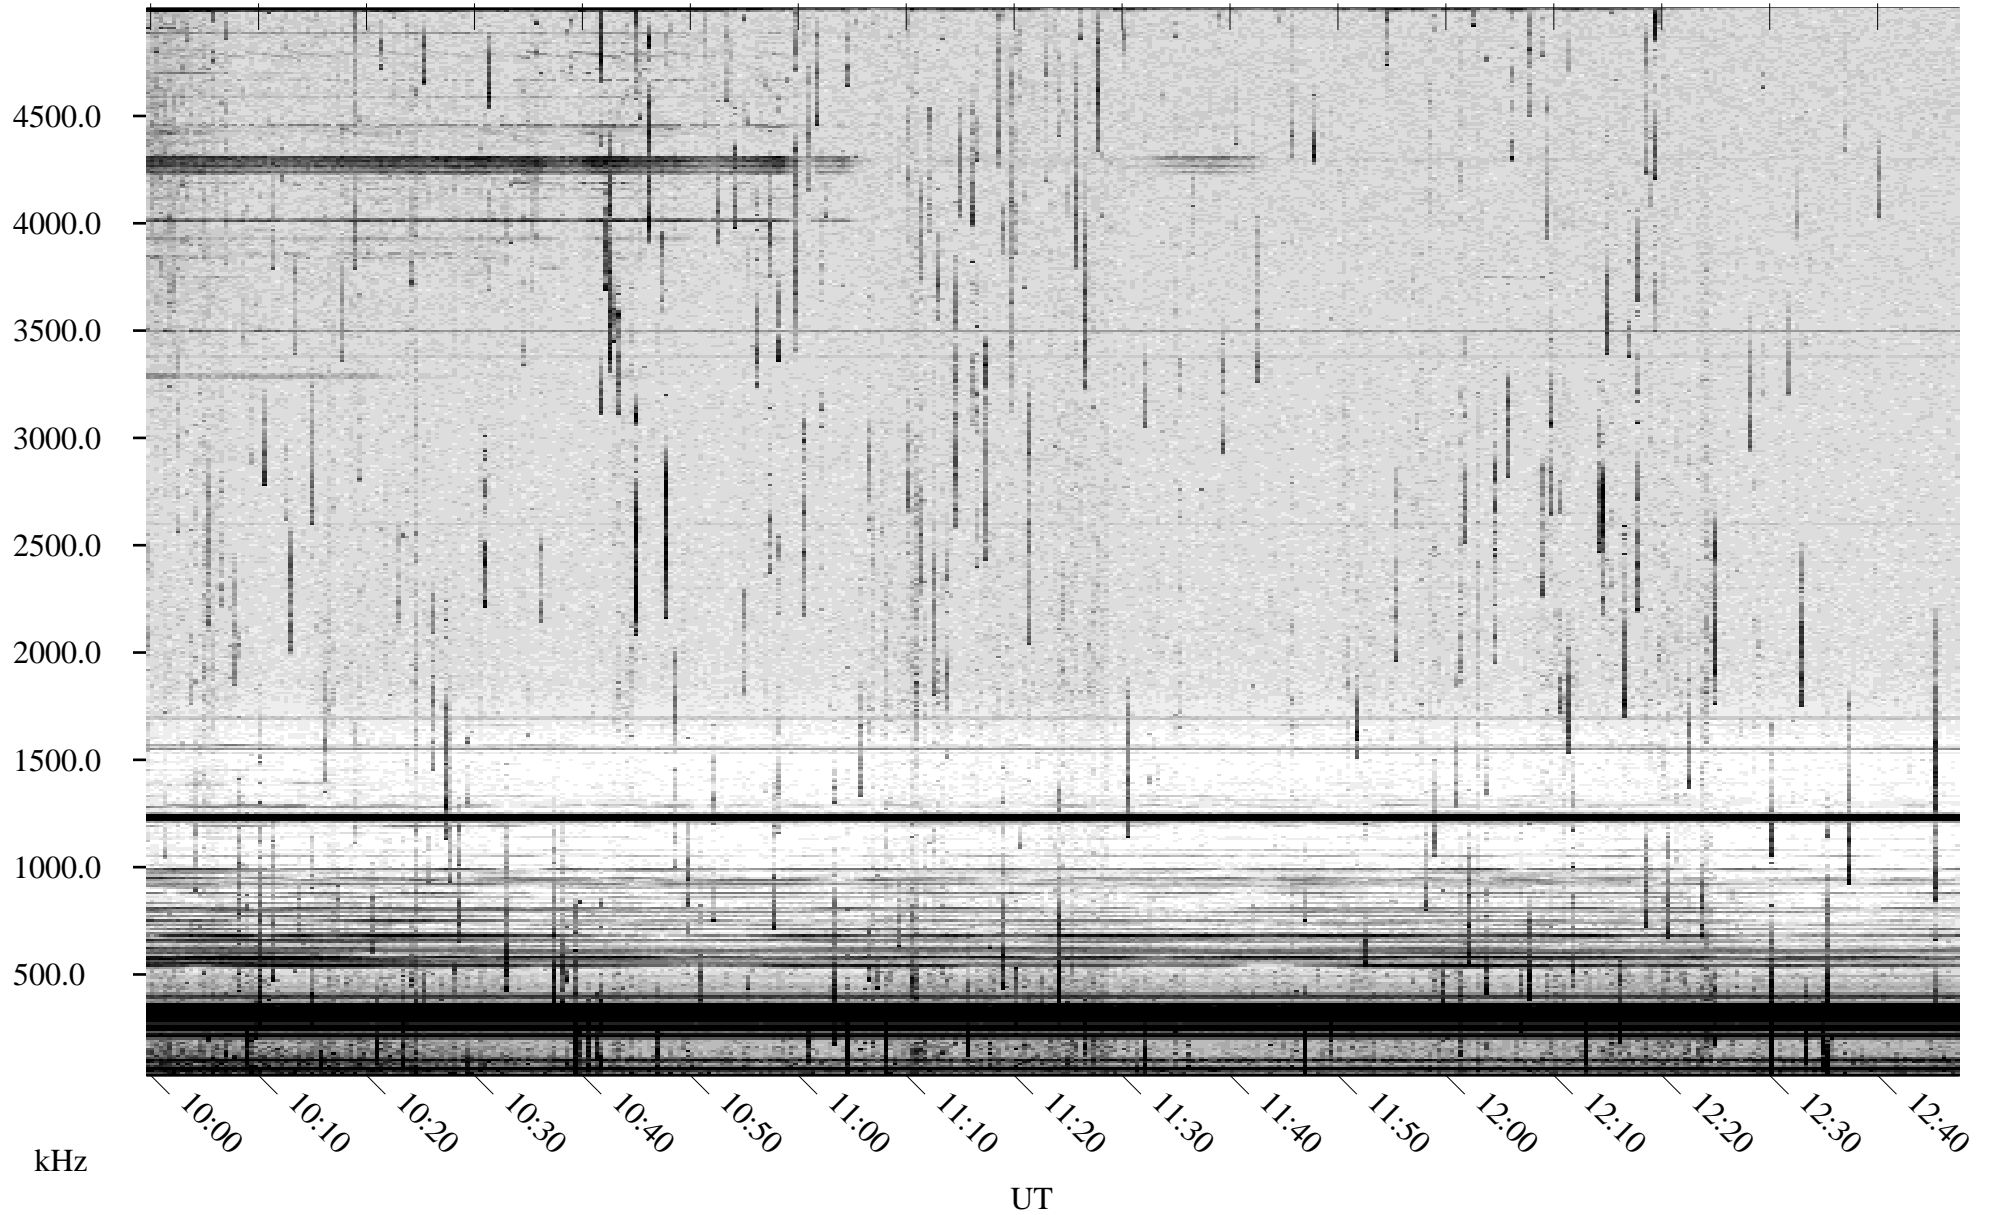

06/14/2003 Churchill, Manitoba

Linear Scale Black = 161 White = 15

ch03165l.z00m max_12

Page 1

06/14/2003 Churchill, Manitoba

Linear Scale Black = 161 White = 15

ch03165l.z00m max_12

Page 2

06/15/2003 Churchill, Manitoba

Linear Scale Black = 161 White = 15

ch03165l.z00m max_12

Page 3

06/15/2003 Churchill, Manitoba

Linear Scale Black = 161 White = 15

ch03165l.z00m max_12

Page 4

06/15/2003 Churchill, Manitoba

Linear Scale Black = 161 White = 15

ch03165l.z00m max_12

Page 5

06/15/2003 Churchill, Manitoba

Linear Scale Black = 161 White = 15

ch03165l.z00m max_12

Page 6

06/15/2003 Churchill, Manitoba

Linear Scale Black = 161 White = 15

ch03165l.z00m max_12

Page 7

06/15/2003 Churchill, Manitoba

Linear Scale Black = 161 White = 15

ch03165l.z00m max_12