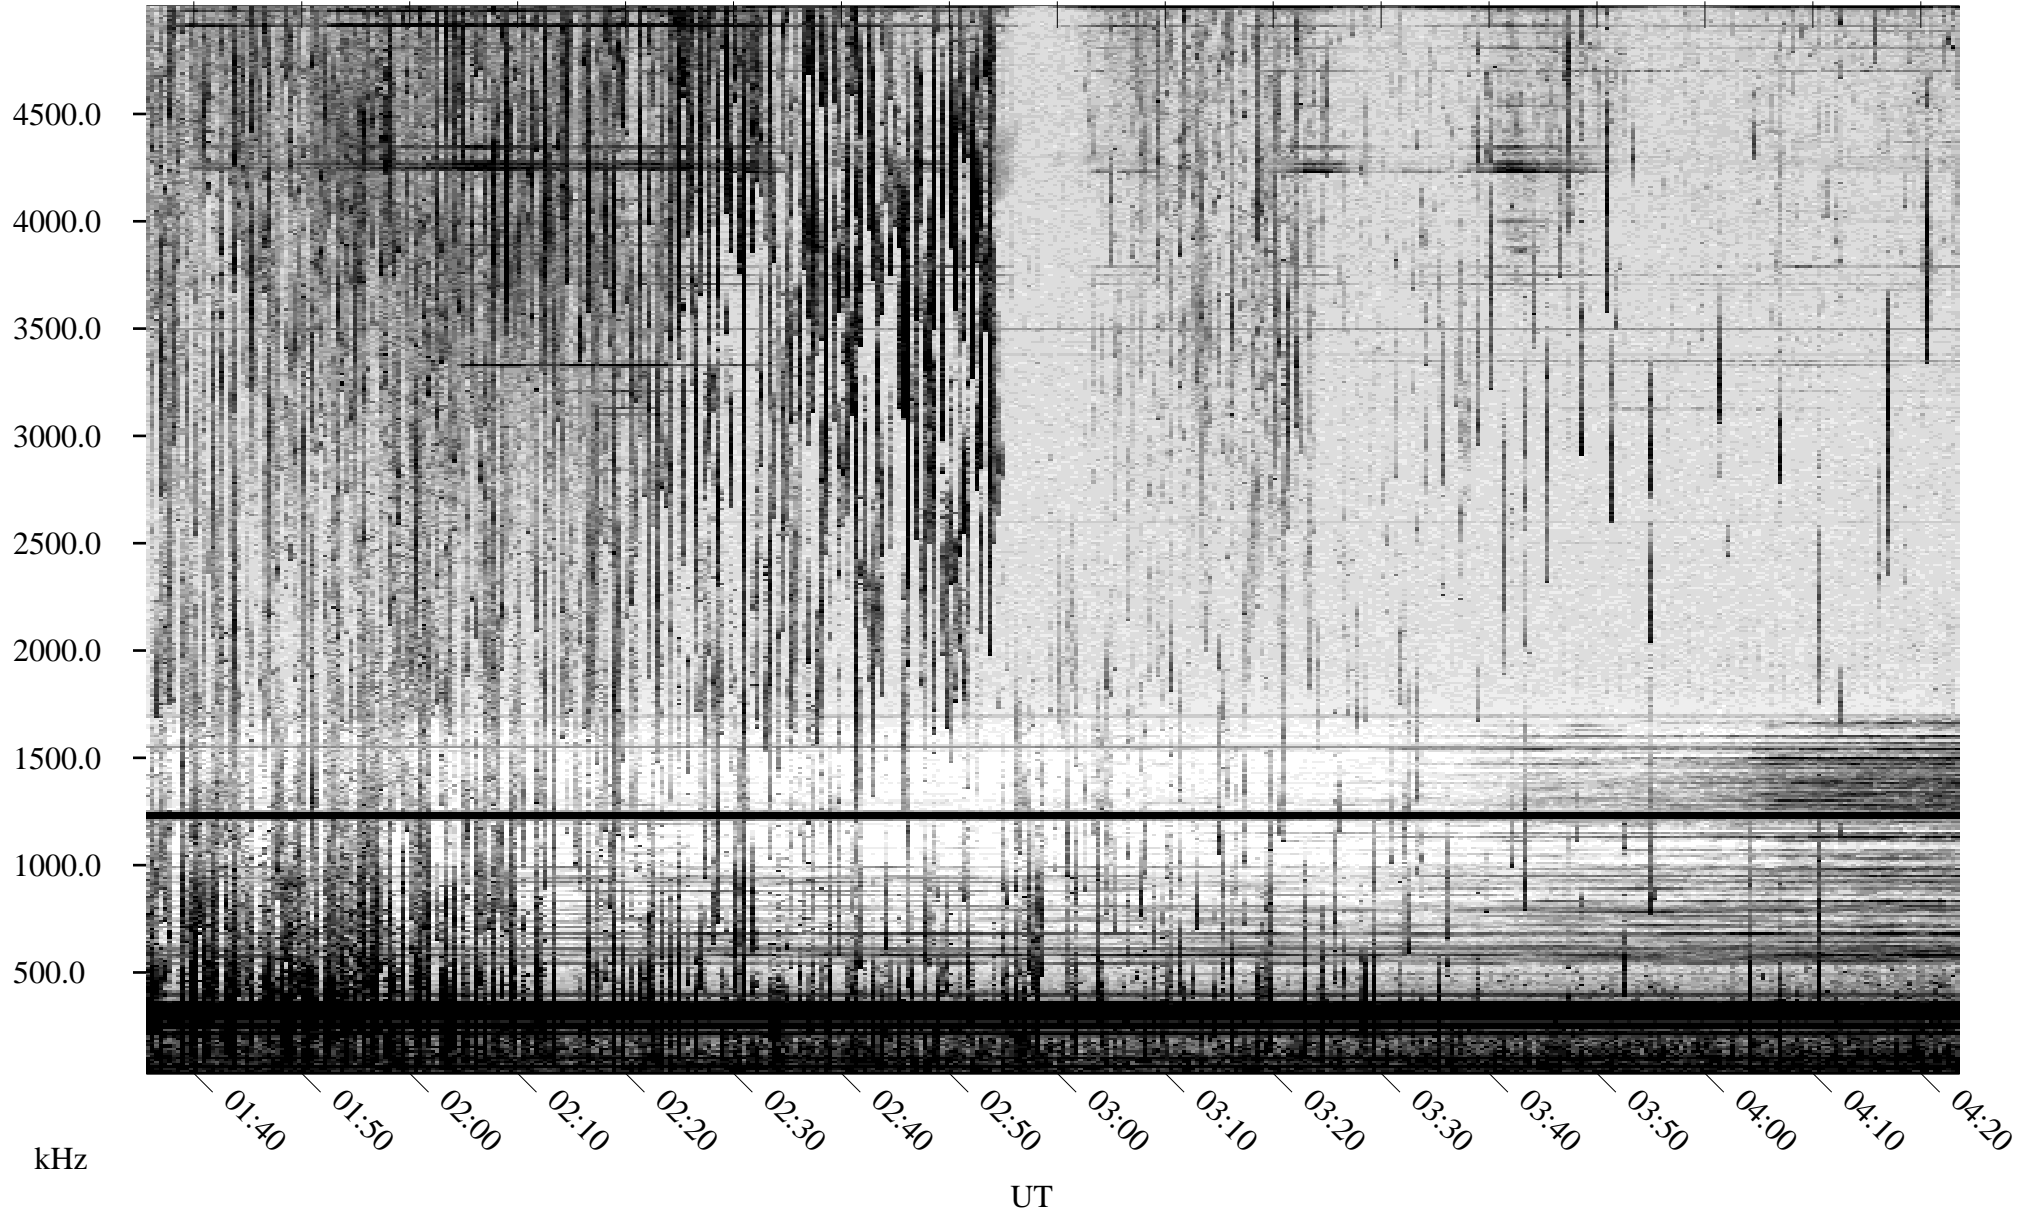

06/15/2003 Churchill, Manitoba

Linear Scale Black = 161 White = 15

ch03166l.z00m max_12

Page 1

06/15/2003 Churchill, Manitoba

Linear Scale Black = 161 White = 15

ch03166l.z00m max_12

Page 2

06/16/2003 Churchill, Manitoba

Linear Scale Black = 161 White = 15

ch03166l.z00m max_12

Page 3

06/16/2003 Churchill, Manitoba

Linear Scale Black = 161 White = 15

ch03166l.z00m max_12

Page 4

06/16/2003 Churchill, Manitoba

Linear Scale Black = 161 White = 15

ch03166l.z00m max_12

Page 5

06/16/2003 Churchill, Manitoba

Linear Scale Black = 161 White = 15

ch03166l.z00m max_12

Page 6

06/16/2003 Churchill, Manitoba

Linear Scale Black = 161 White = 15

ch03166l.z00m max_12

UT