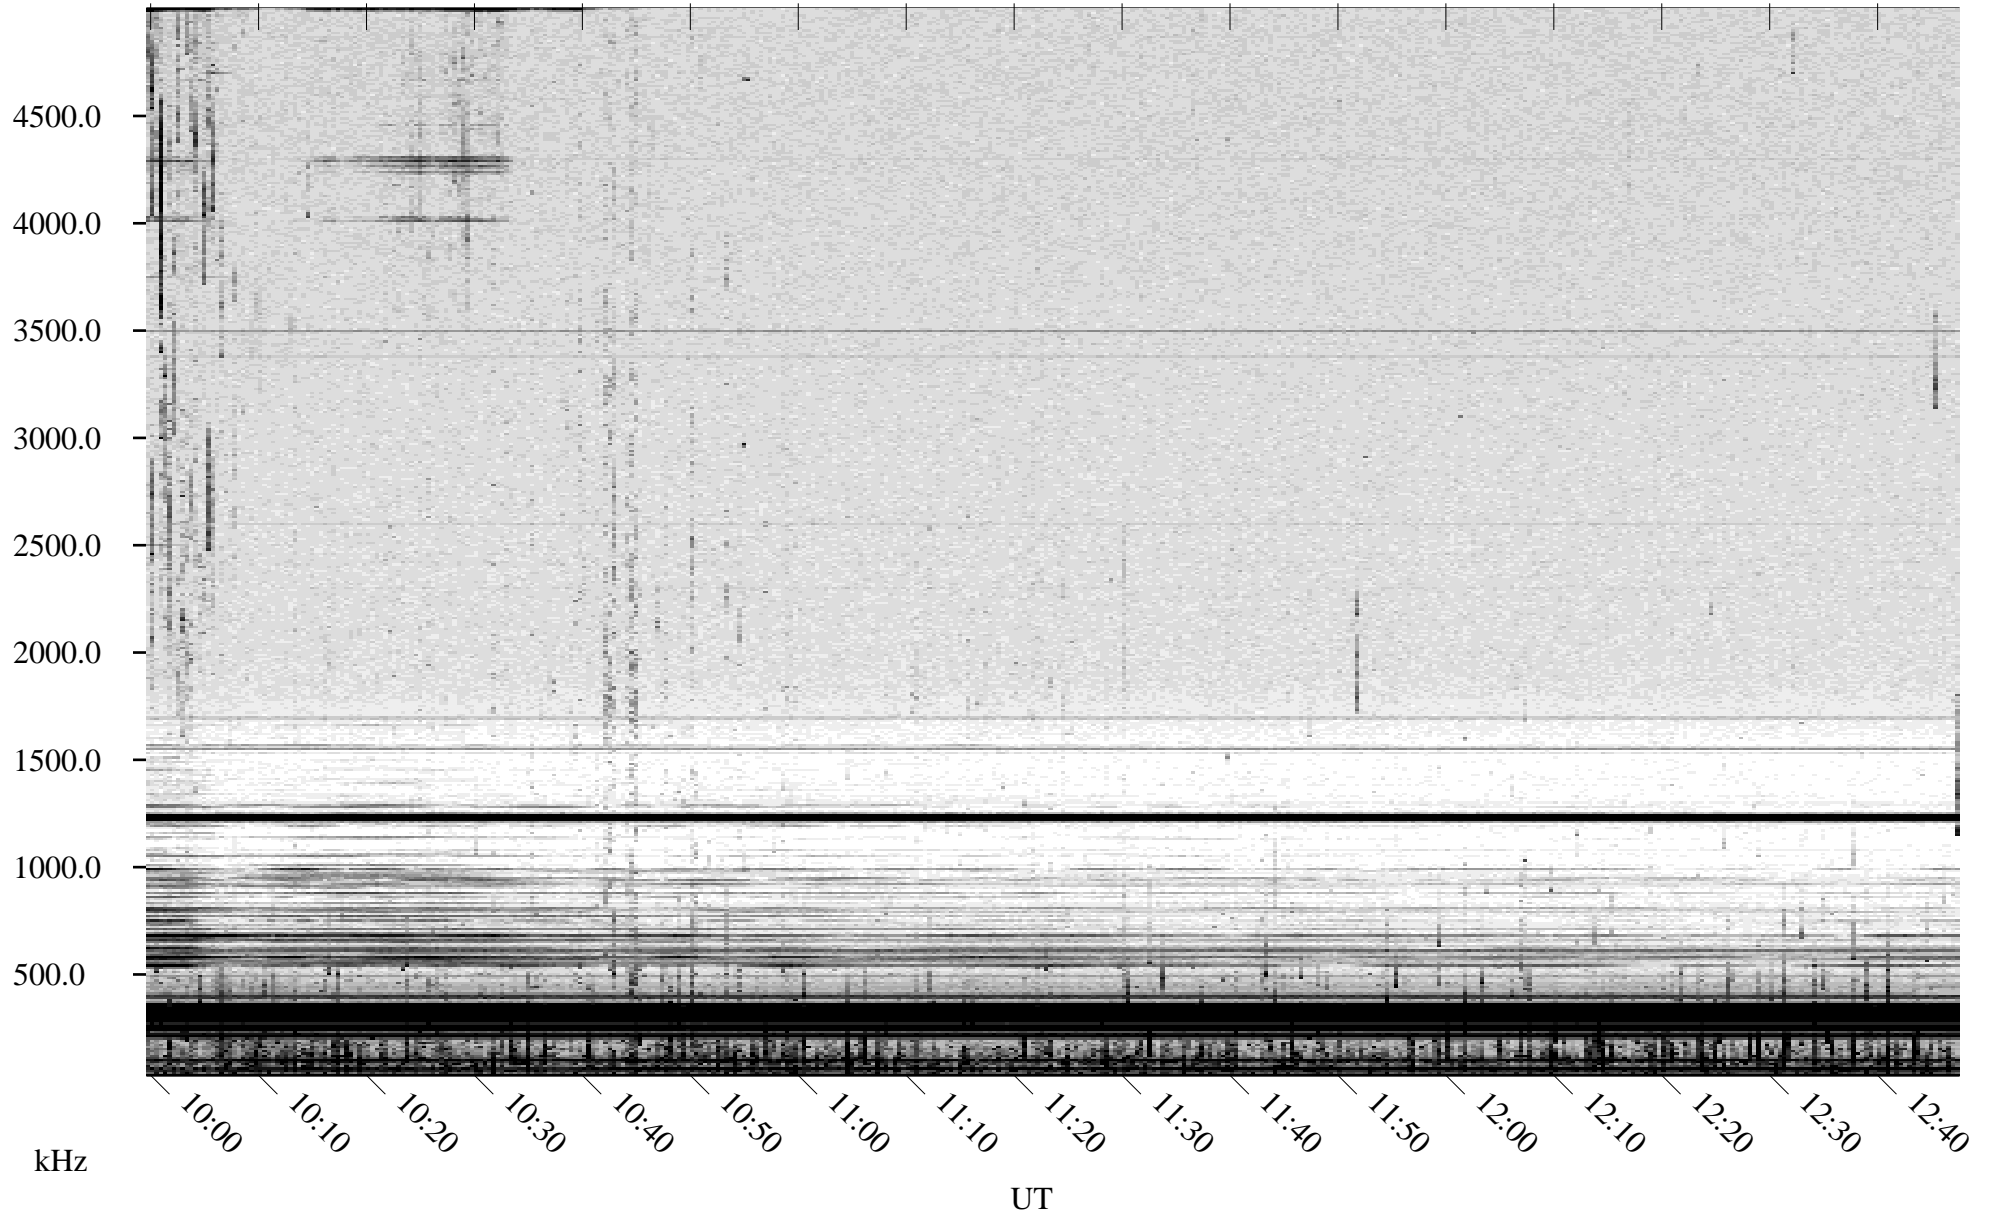

06/15/2003 Churchill, Manitoba

Linear Scale Black = 161 White = 15

ch03166l.z00m max_12

Page 1

06/15/2003 Churchill, Manitoba

Linear Scale Black = 161 White = 15

ch03166l.z00m max_12

Page 2

06/16/2003 Churchill, Manitoba

Linear Scale Black = 161 White = 15

ch03166l.z00m max_12

Page 3

06/16/2003 Churchill, Manitoba

Linear Scale Black = 161 White = 15

ch03166l.z00m max_12

Page 4

06/16/2003 Churchill, Manitoba

Linear Scale Black = 161 White = 15

ch03166l.z00m max_12

Page 5

06/16/2003 Churchill, Manitoba

Linear Scale Black = 161 White = 15

ch03166l.z00m max_12

Page 6

06/16/2003 Churchill, Manitoba

Linear Scale Black = 161 White = 15

ch03166l.z00m max_12

UT