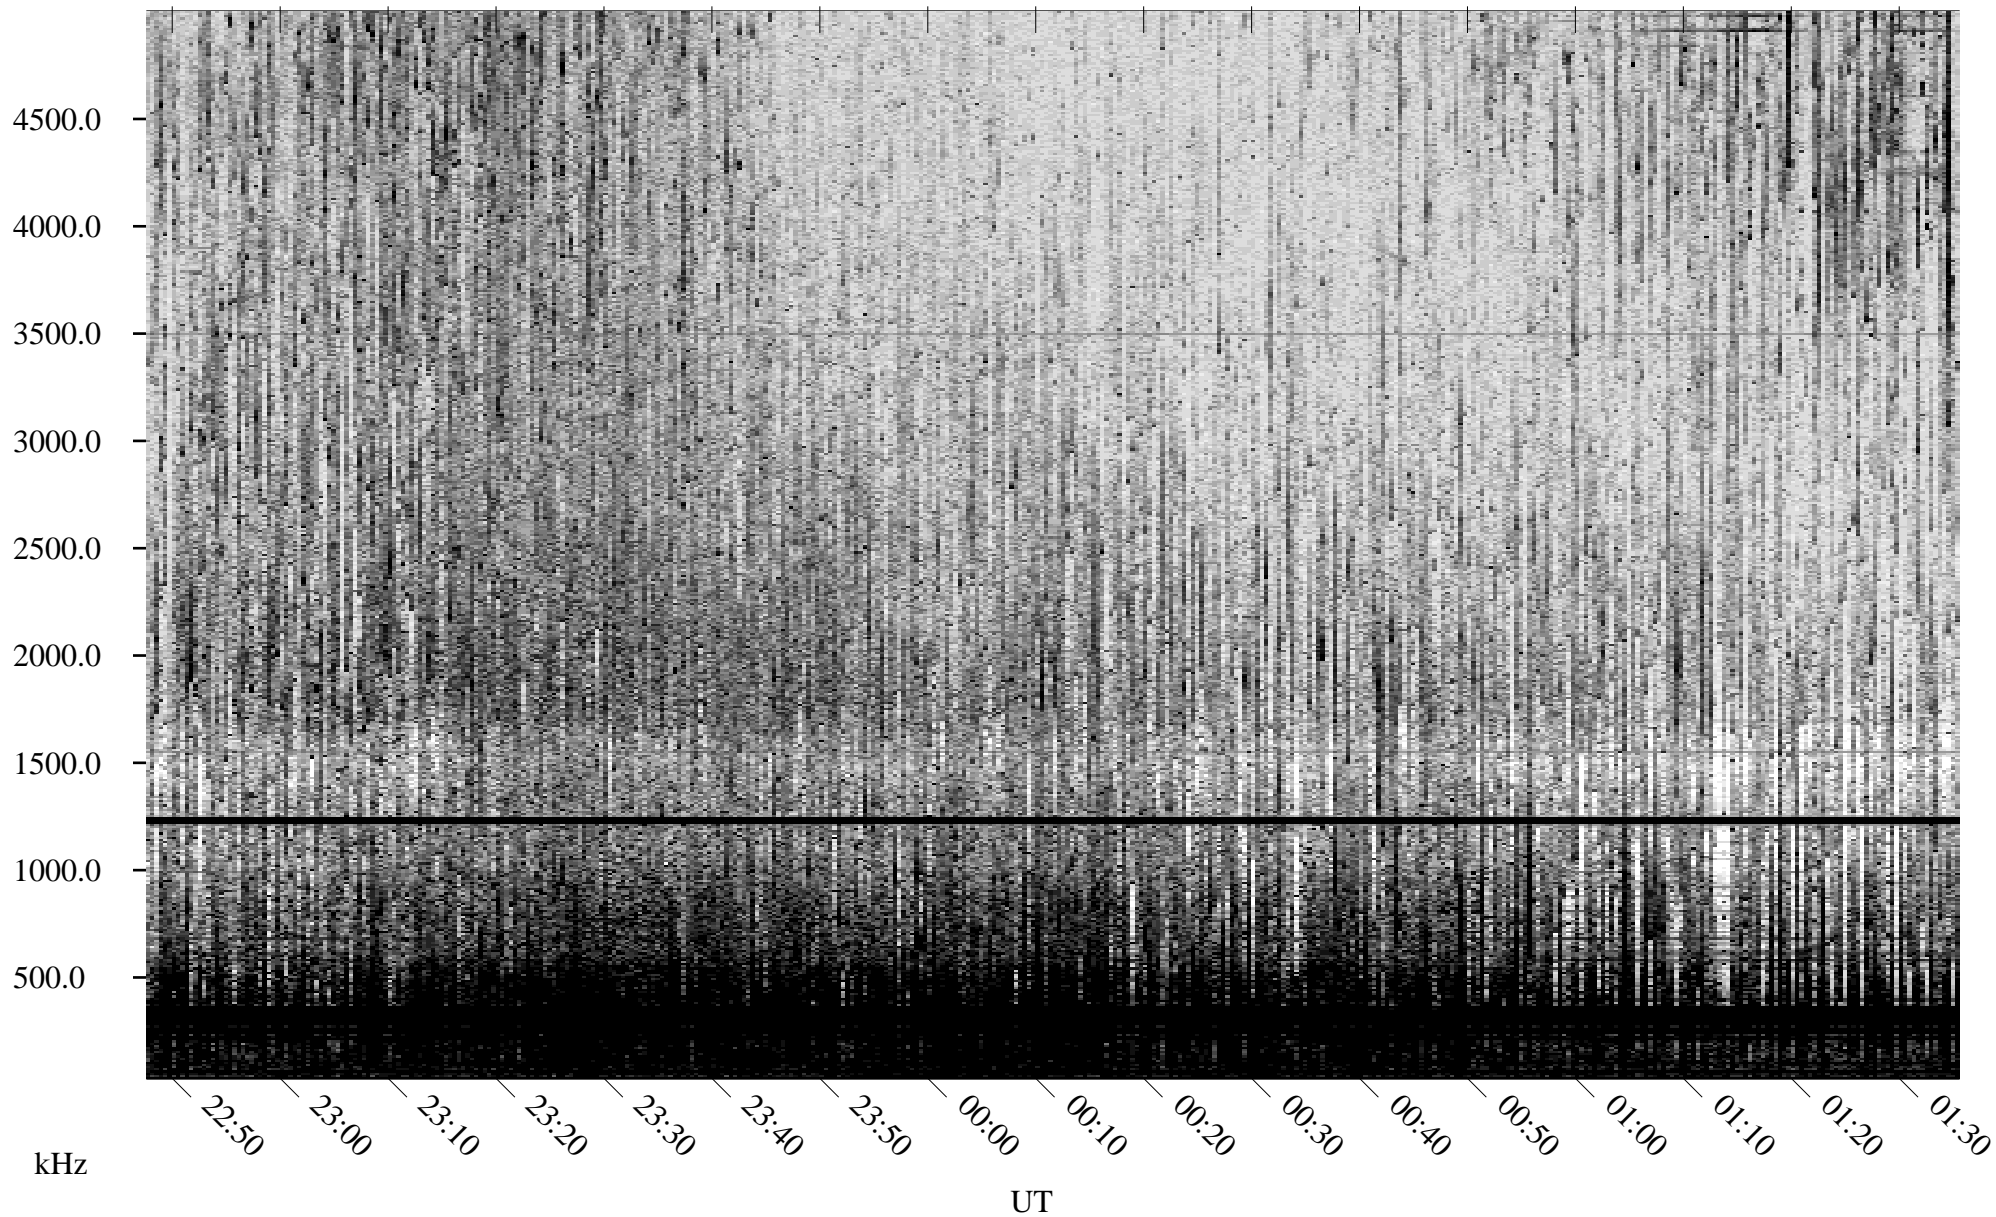

06/15/2003 Churchill, Manitoba

Linear Scale Black = 161 White = 15

ch03166l.z00m max_12

Page 1

06/15/2003 Churchill, Manitoba

Linear Scale Black = 161 White = 15

ch03166l.z00m max_12

Page 2

06/16/2003 Churchill, Manitoba

Linear Scale Black = 161 White = 15

ch03166l.z00m max_12

Page 3

06/16/2003 Churchill, Manitoba

Linear Scale Black = 161 White = 15

ch03166l.z00m max_12

Page 4

06/16/2003 Churchill, Manitoba

Linear Scale Black = 161 White = 15

ch03166l.z00m max_12

Page 5

06/16/2003 Churchill, Manitoba

Linear Scale Black = 161 White = 15

ch03166l.z00m max_12

Page 6

06/16/2003 Churchill, Manitoba

Linear Scale Black = 161 White = 15

ch03166l.z00m max_12

UT