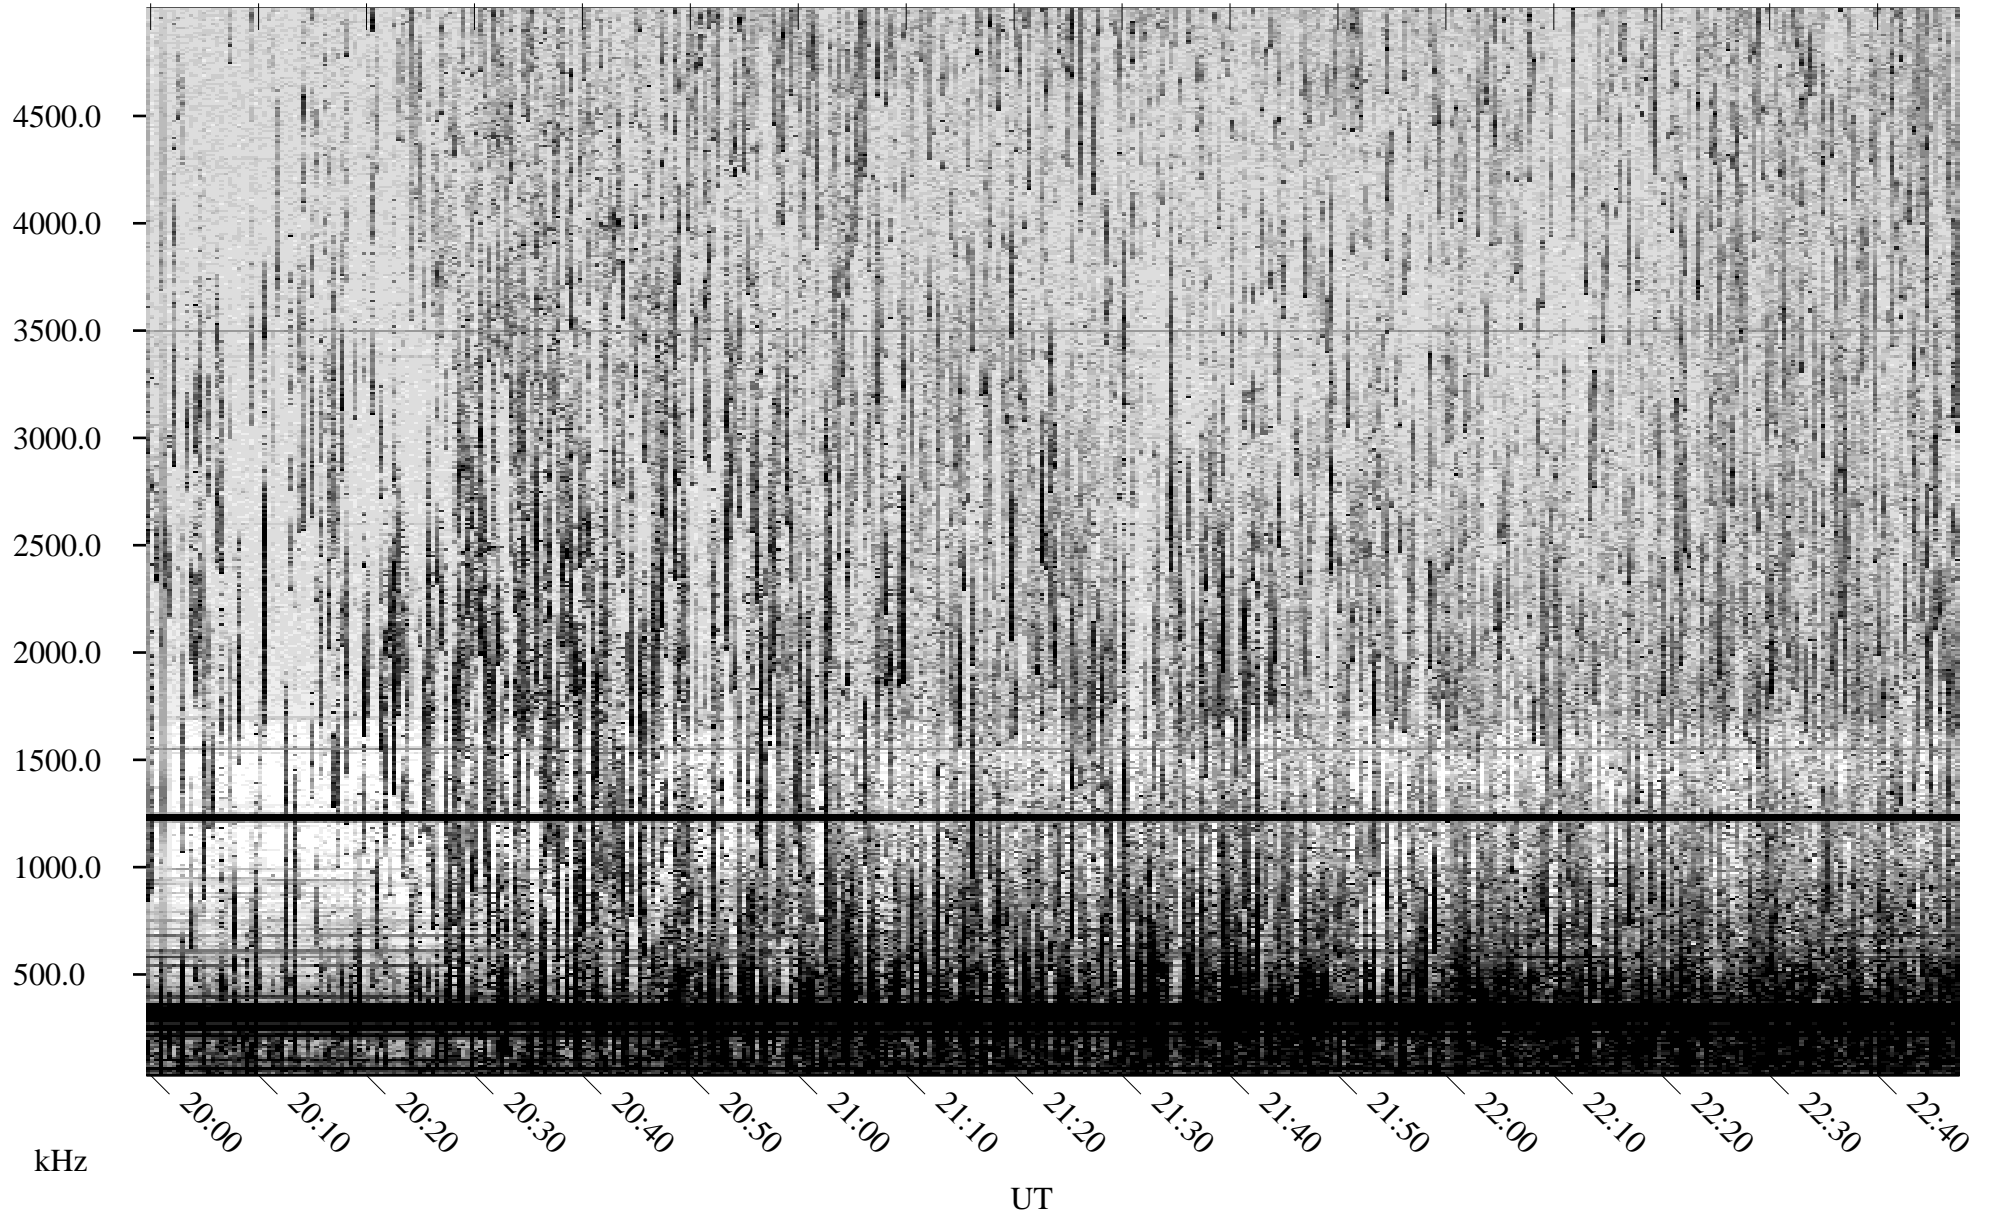

06/15/2003 Churchill, Manitoba

Linear Scale Black = 161 White = 15

ch03166l.z00m max_12

Page 1

06/15/2003 Churchill, Manitoba

Linear Scale Black = 161 White = 15

ch03166l.z00m max_12

Page 2

06/16/2003 Churchill, Manitoba

Linear Scale Black = 161 White = 15

ch03166l.z00m max_12

Page 3

06/16/2003 Churchill, Manitoba

Linear Scale Black = 161 White = 15

ch03166l.z00m max_12

Page 4

06/16/2003 Churchill, Manitoba

Linear Scale Black = 161 White = 15

ch03166l.z00m max_12

Page 5

06/16/2003 Churchill, Manitoba

Linear Scale Black = 161 White = 15

ch03166l.z00m max_12

Page 6

06/16/2003 Churchill, Manitoba

Linear Scale Black = 161 White = 15

ch03166l.z00m max_12

UT