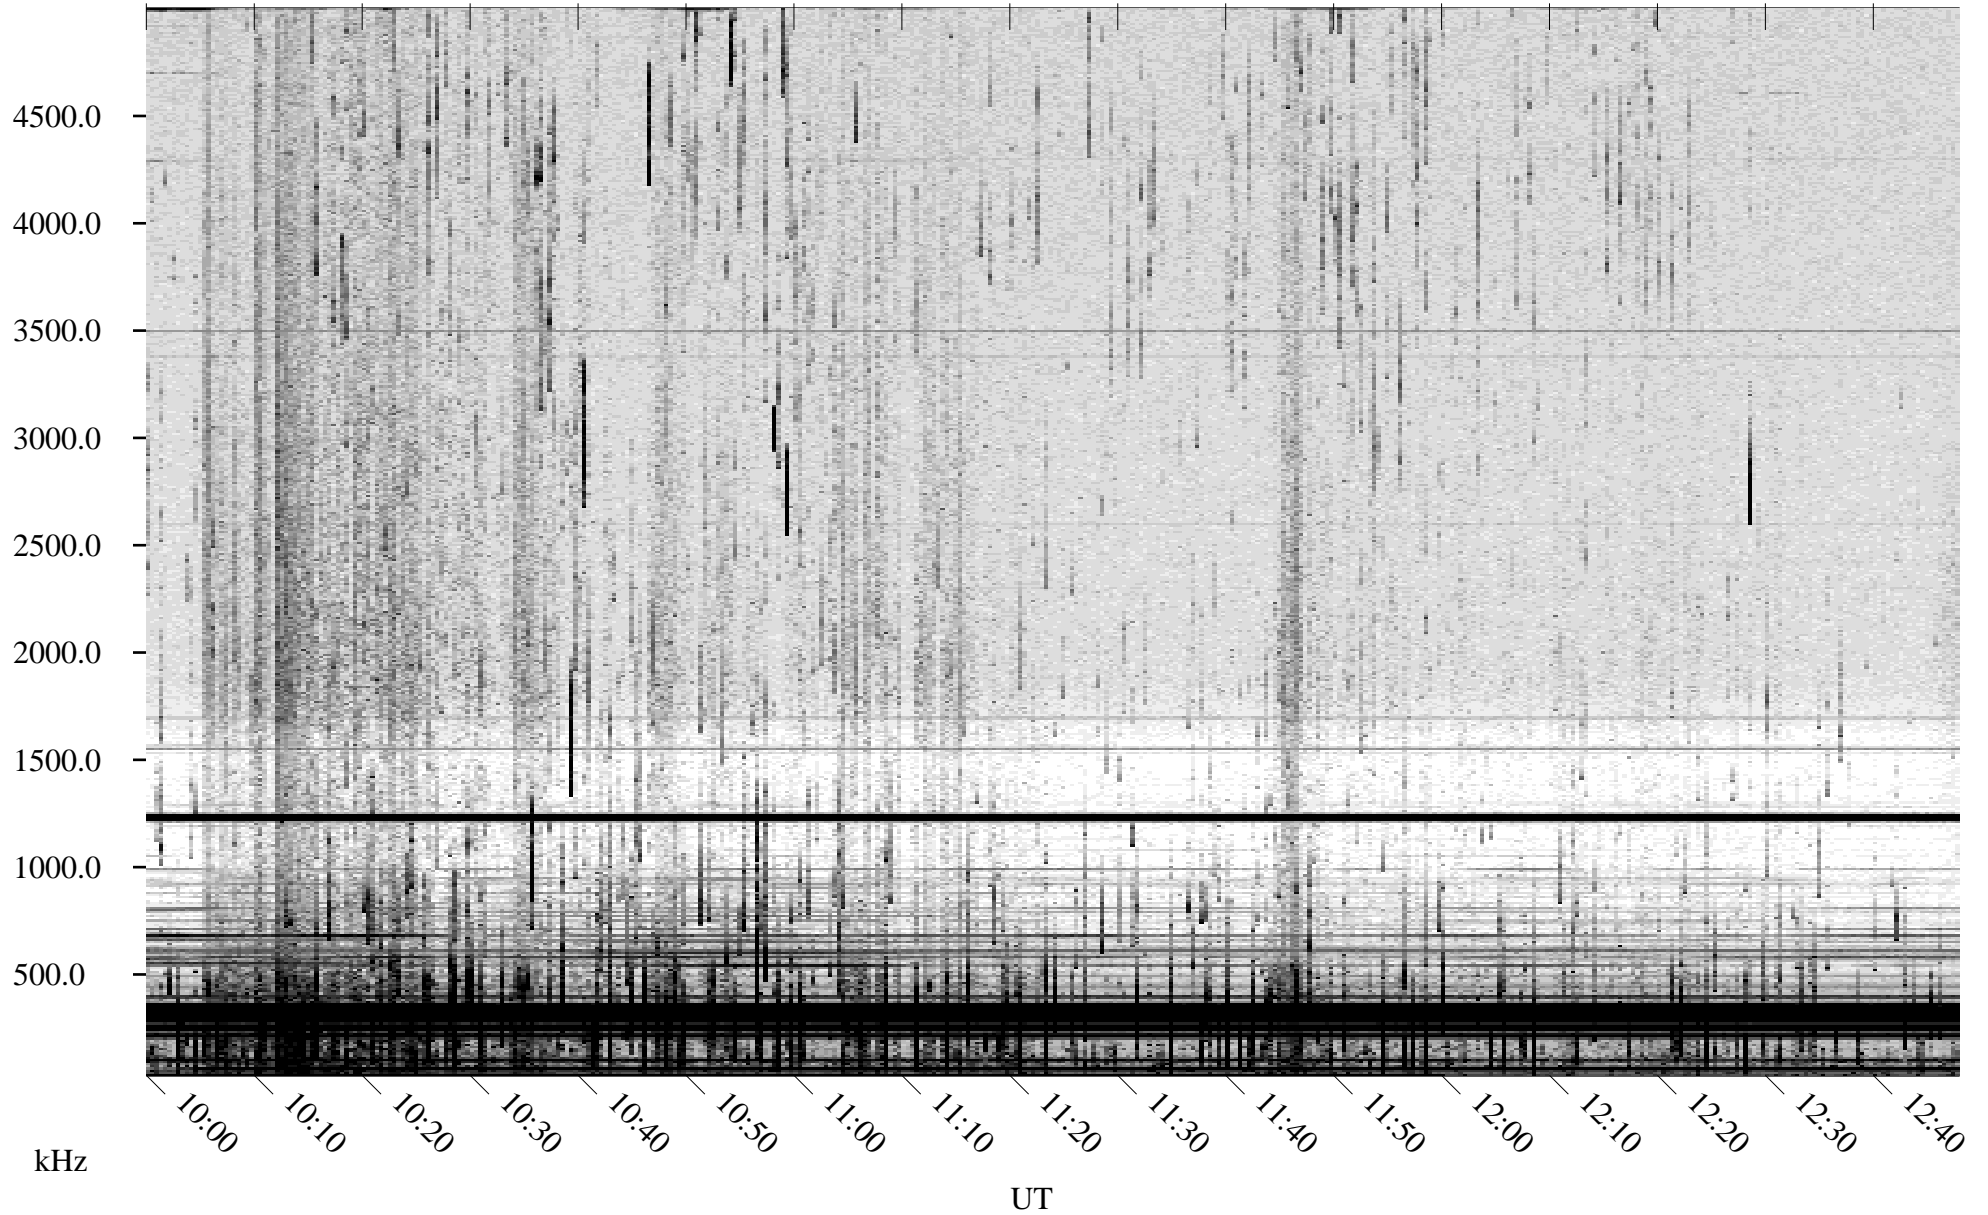

# 06/17/2003 Churchill, Manitoba

Linear Scale    Black = 161    White = 15

ch03167l.z01m max\_12

Page 5

# 06/17/2003 Churchill, Manitoba

Linear Scale    Black = 161    White = 15

ch03167l.z01m max\_12

Page 6

# 06/17/2003 Churchill, Manitoba

Linear Scale    Black = 161    White = 15

ch03167l.z01m max\_12

Page 7

# 06/17/2003 Churchill, Manitoba

Linear Scale    Black = 161    White = 15

ch03167l.z01m max\_12