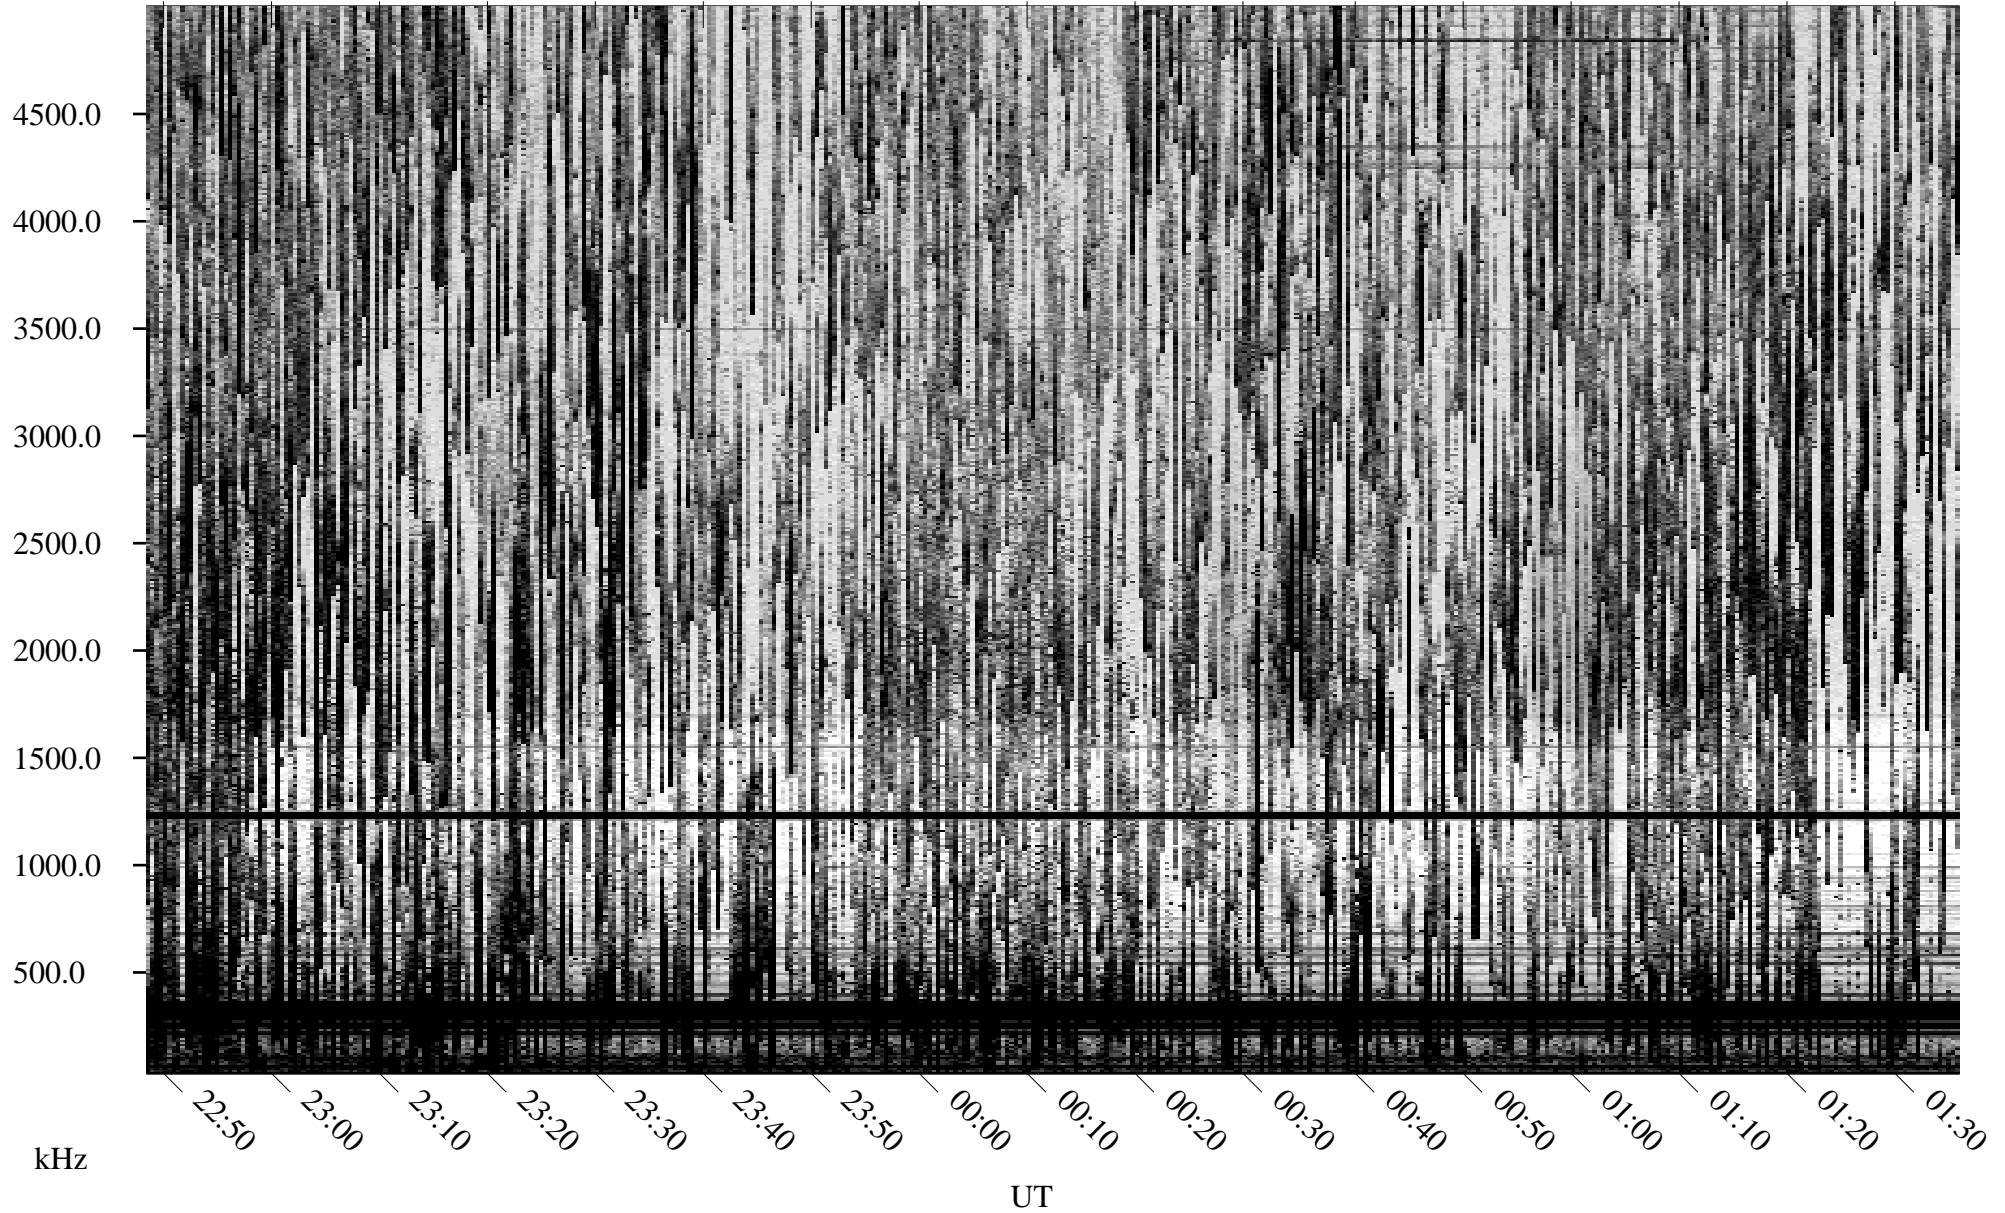

# 06/16/2003 Churchill, Manitoba

Linear Scale    Black = 161    White = 15

ch03167l.z01m max\_12

Page 1

# 06/16/2003 Churchill, Manitoba

Linear Scale    Black = 161    White = 15

ch03167l.z01m max\_12

Page 2

# 06/17/2003 Churchill, Manitoba

Linear Scale    Black = 161    White = 15

ch03167l.z01m max\_12

Page 3

# 06/17/2003 Churchill, Manitoba

Linear Scale    Black = 161    White = 15

ch03167l.z01m max\_12

Page 4