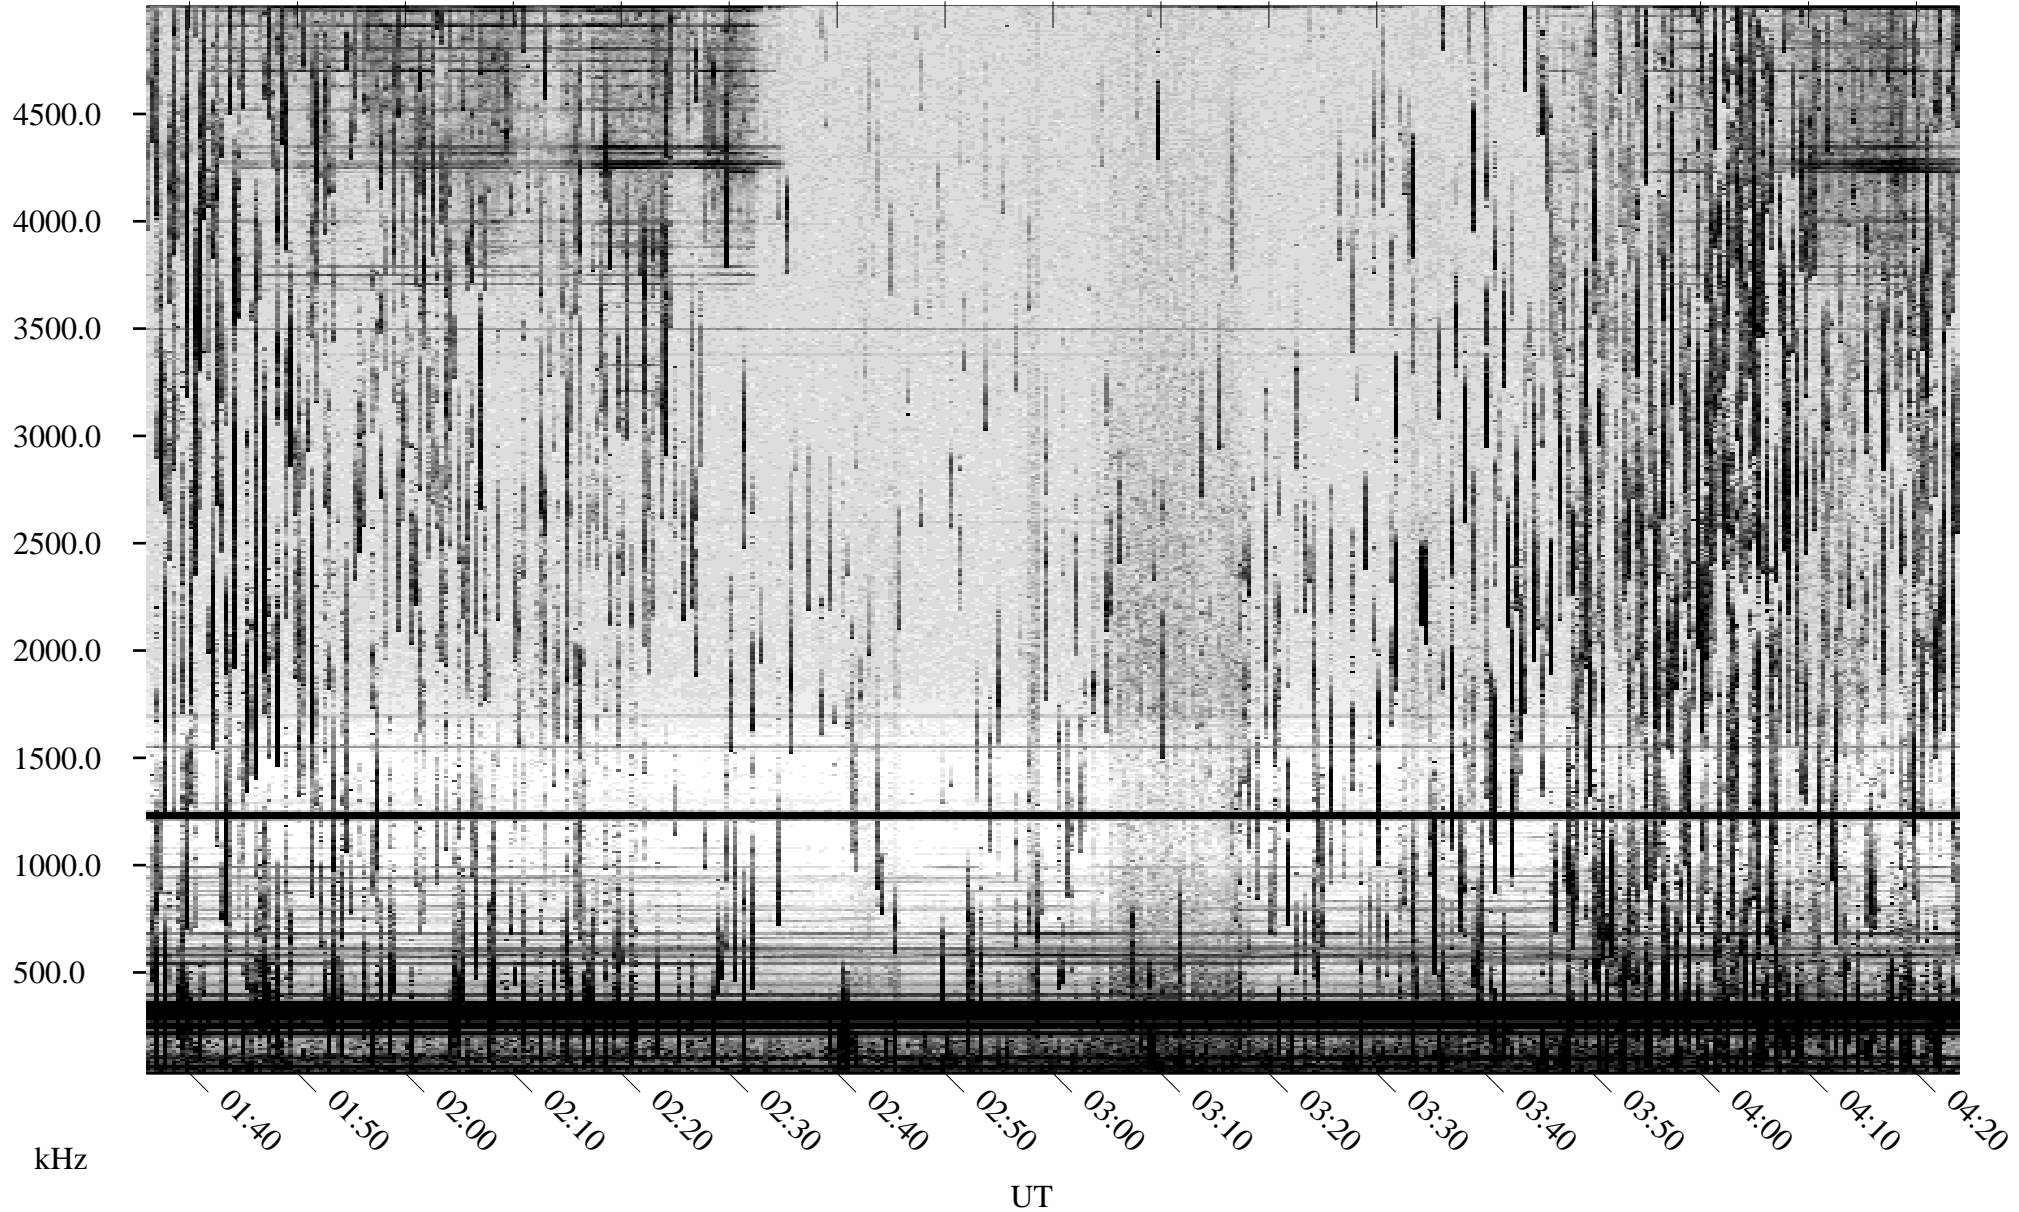

# 06/16/2003 Churchill, Manitoba

Linear Scale    Black = 161    White = 15

ch03167l.z01m max\_12

Page 1

# 06/16/2003 Churchill, Manitoba

Linear Scale    Black = 161    White = 15

ch03167l.z01m max\_12

Page 2

# 06/17/2003 Churchill, Manitoba

Linear Scale    Black = 161    White = 15

ch03167l.z01m max\_12

Page 3

# 06/17/2003 Churchill, Manitoba

Linear Scale    Black = 161    White = 15

ch03167l.z01m max\_12

Page 4