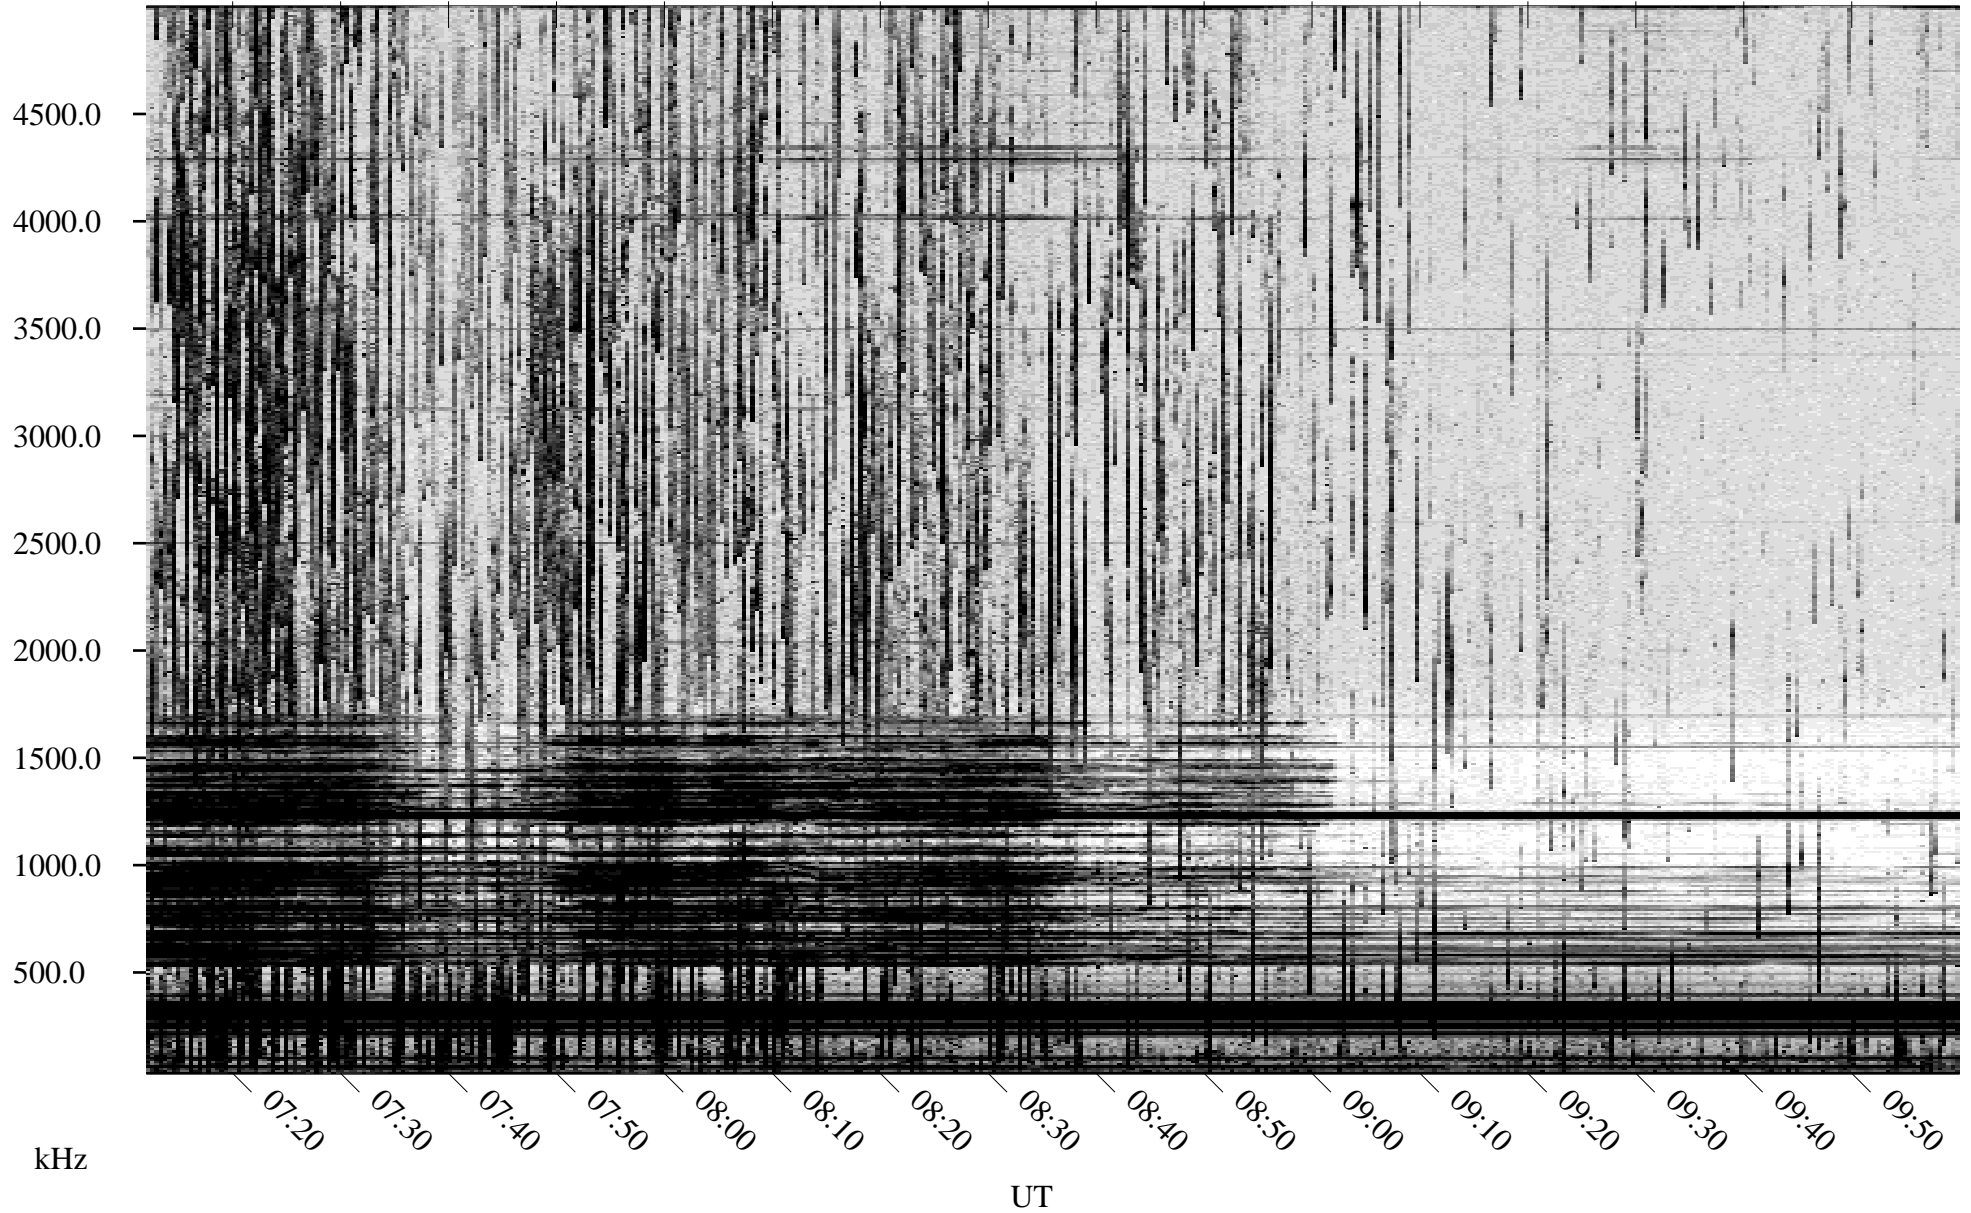

# 06/17/2003 Churchill, Manitoba

Linear Scale    Black = 161    White = 15

ch03167l.z01m max\_12

Page 4

# 06/17/2003 Churchill, Manitoba

Linear Scale    Black = 161    White = 15

ch03167l.z01m max\_12

Page 5

# 06/17/2003 Churchill, Manitoba

Linear Scale    Black = 161    White = 15

ch03167l.z01m max\_12

Page 6

# 06/17/2003 Churchill, Manitoba

Linear Scale    Black = 161    White = 15

ch03167l.z01m max\_12