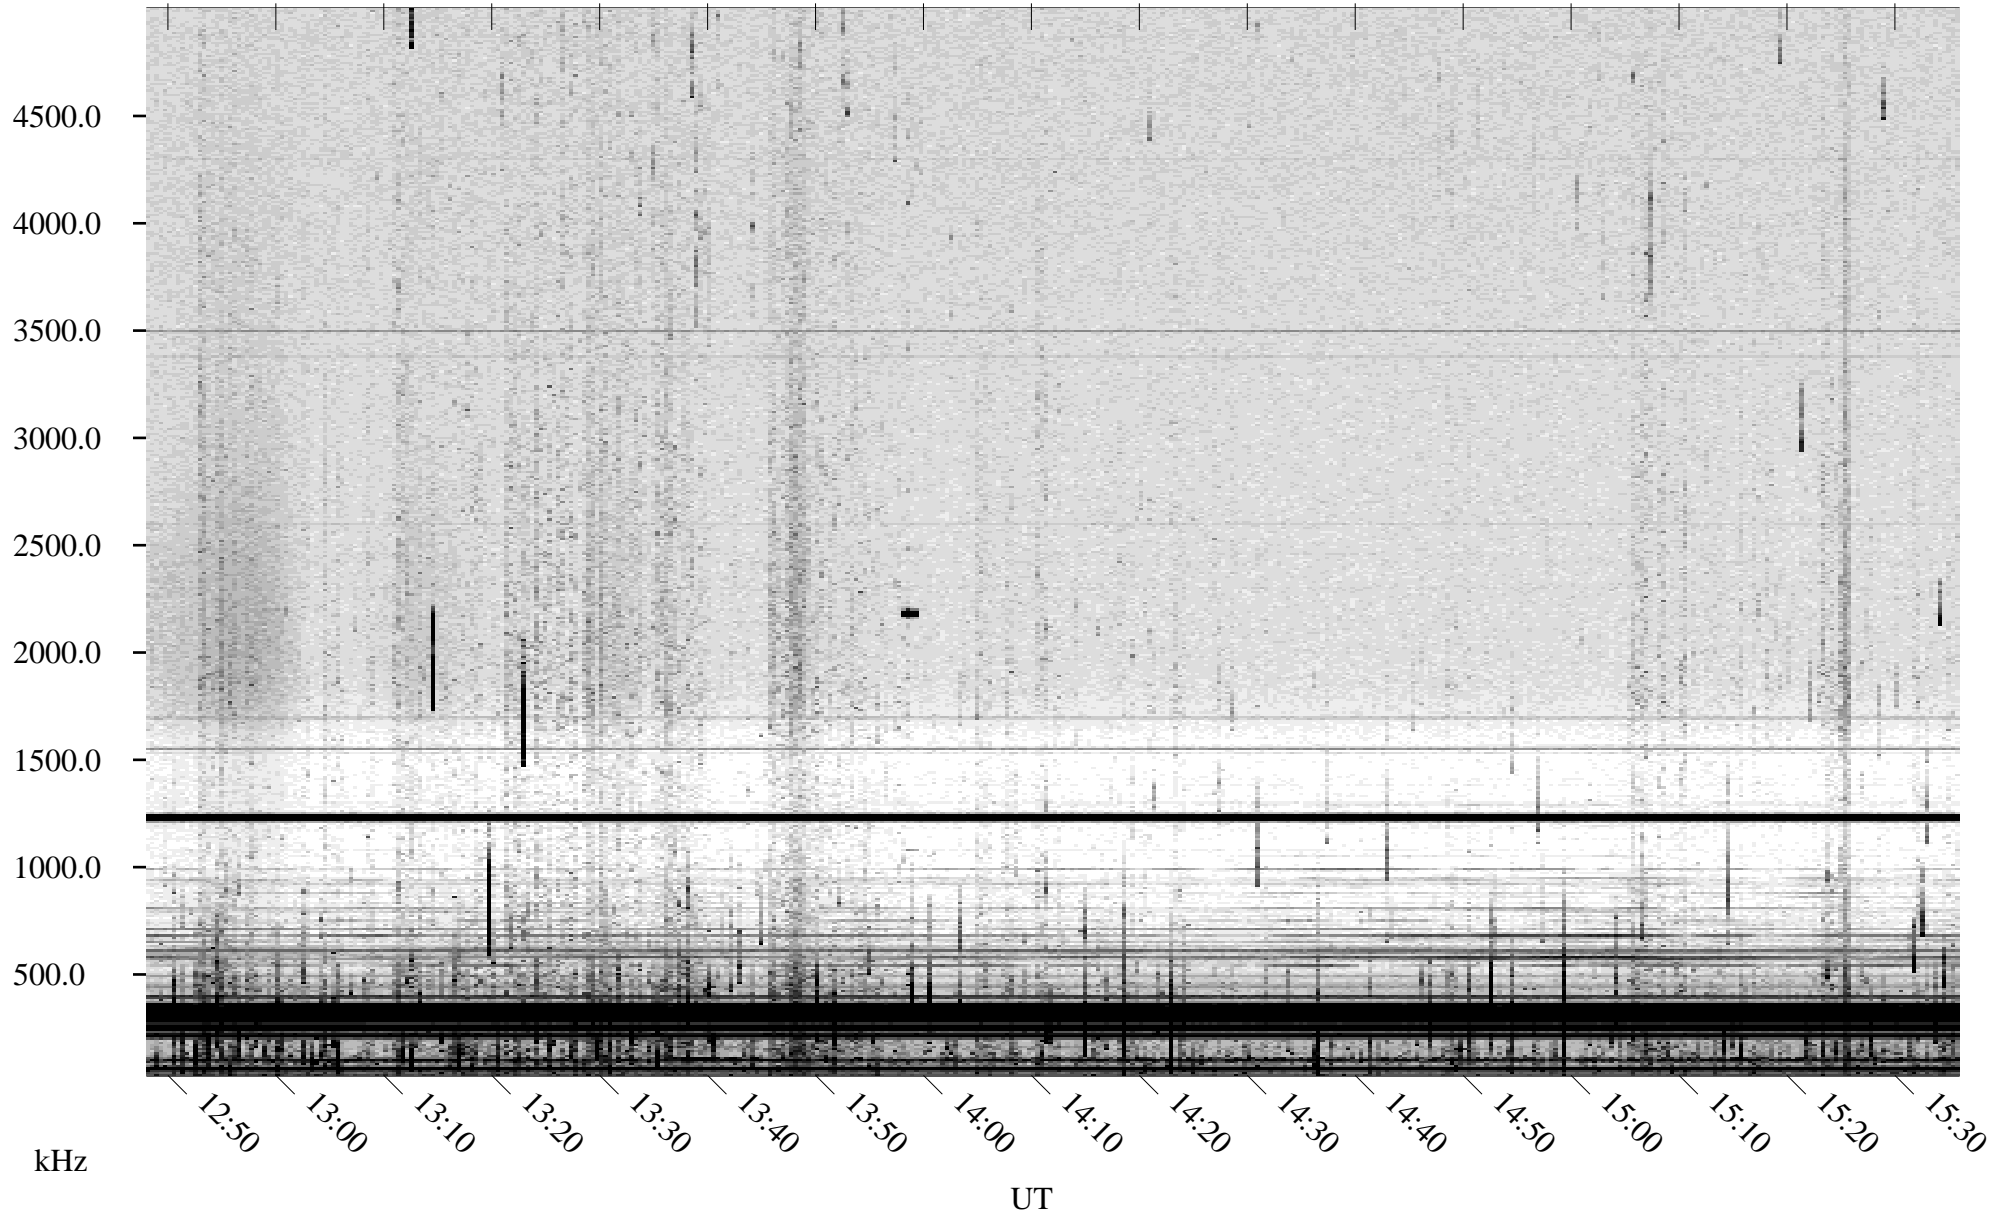

# 06/17/2003 Churchill, Manitoba

Linear Scale    Black = 161    White = 15

ch03167l.z01m max\_12

Page 5

# 06/17/2003 Churchill, Manitoba

Linear Scale    Black = 161    White = 15

ch03167l.z01m max\_12

Page 6

# 06/17/2003 Churchill, Manitoba

Linear Scale    Black = 161    White = 15

ch03167l.z01m max\_12

Page 7

# 06/17/2003 Churchill, Manitoba

Linear Scale    Black = 161    White = 15

ch03167l.z01m max\_12