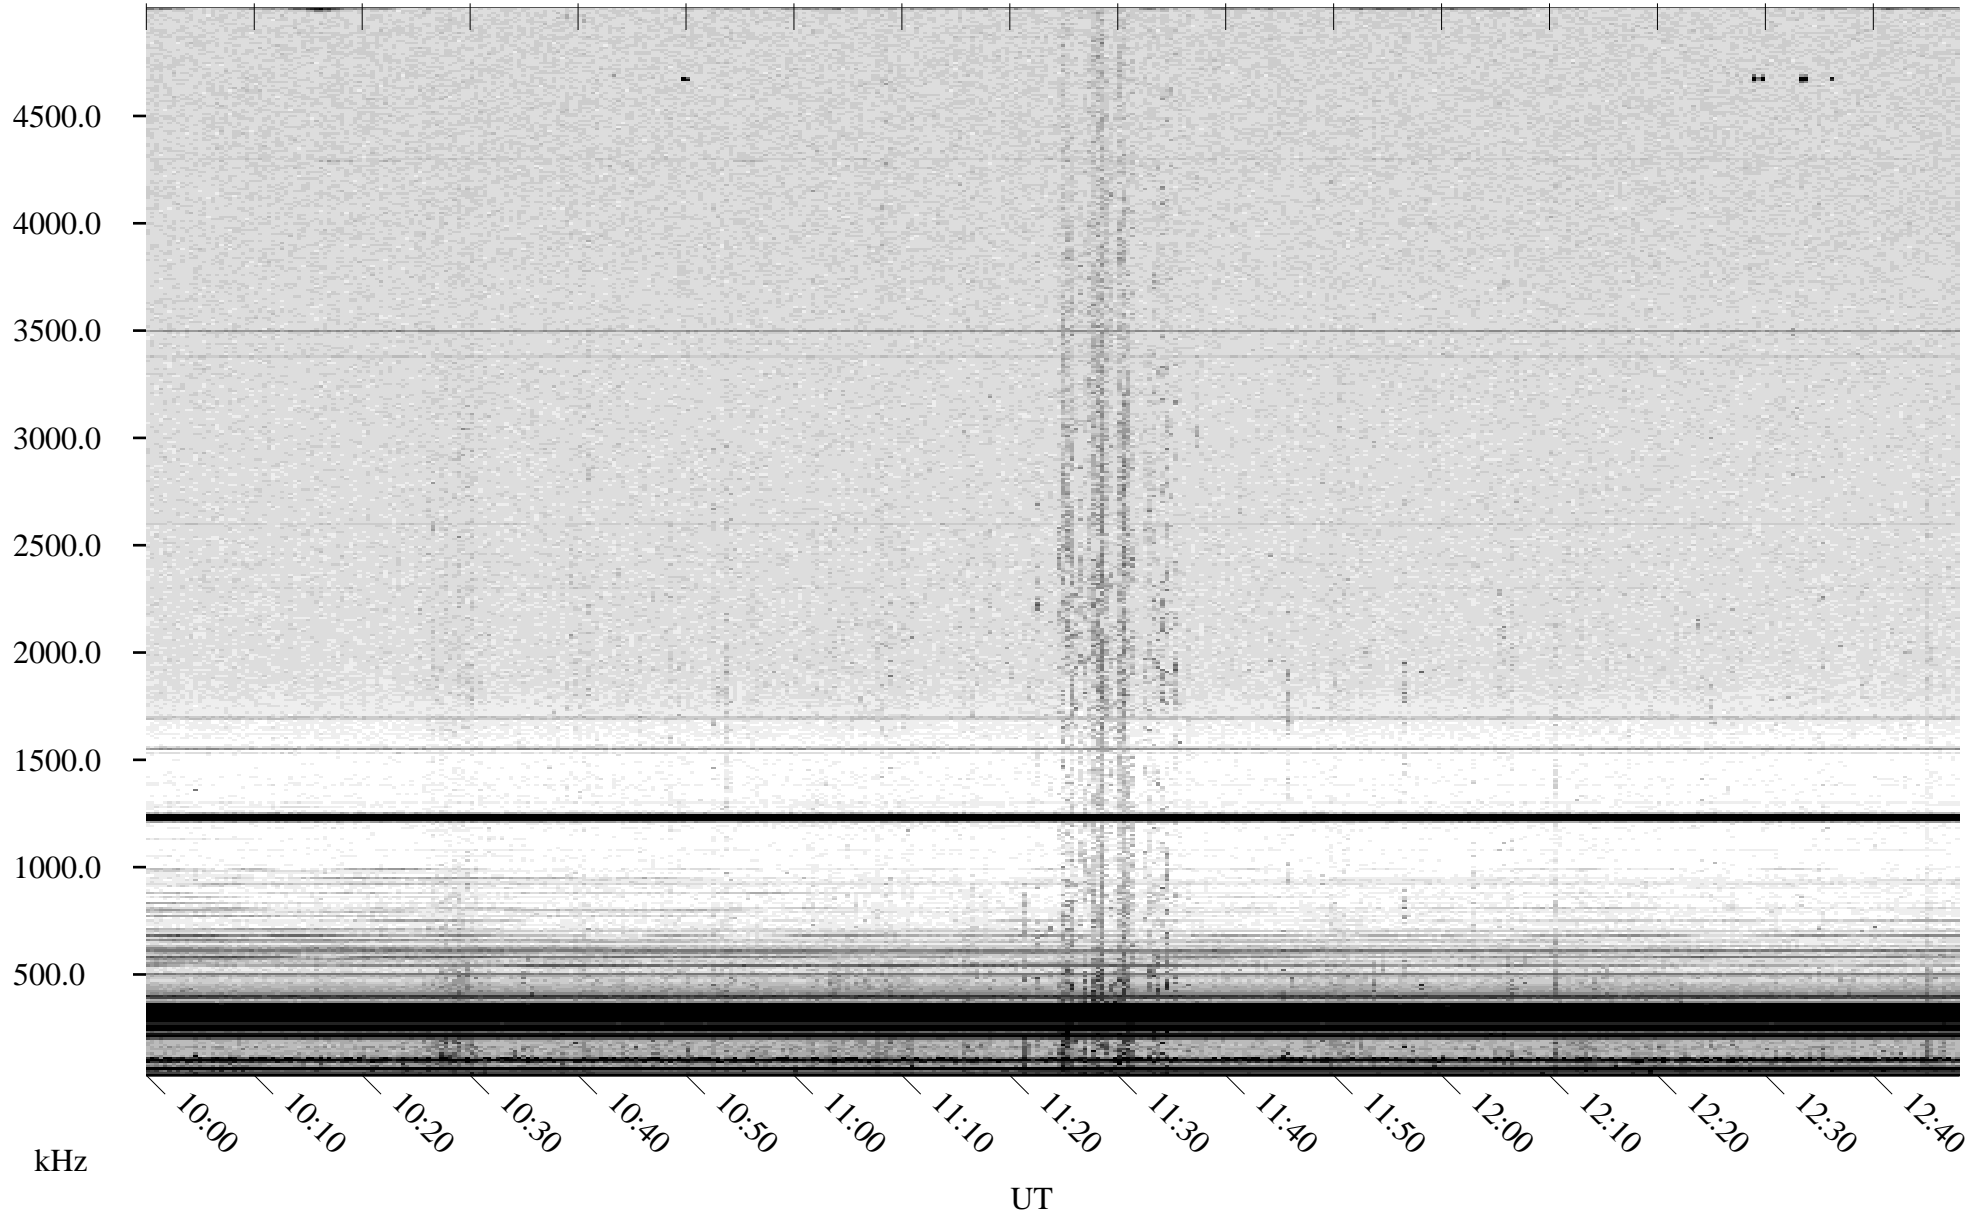

06/17/2003 Churchill, Manitoba

Linear Scale Black = 161 White = 15

ch03168l.z00m max_12

Page 1

06/17/2003 Churchill, Manitoba

Linear Scale Black = 161 White = 15

ch03168l.z00m max_12

Page 2

06/18/2003 Churchill, Manitoba

Linear Scale Black = 161 White = 15

ch03168l.z00m max_12

Page 3

06/18/2003 Churchill, Manitoba

Linear Scale Black = 161 White = 15

ch03168l.z00m max_12

Page 4

06/18/2003 Churchill, Manitoba

Linear Scale Black = 161 White = 15

ch03168l.z00m max_12

Page 5

06/18/2003 Churchill, Manitoba

Linear Scale Black = 161 White = 15

ch03168l.z00m max_12

Page 6

06/18/2003 Churchill, Manitoba

Linear Scale Black = 161 White = 15

ch03168l.z00m max_12

Page 7

06/18/2003 Churchill, Manitoba

Linear Scale Black = 161 White = 15

ch03168l.z00m max_12