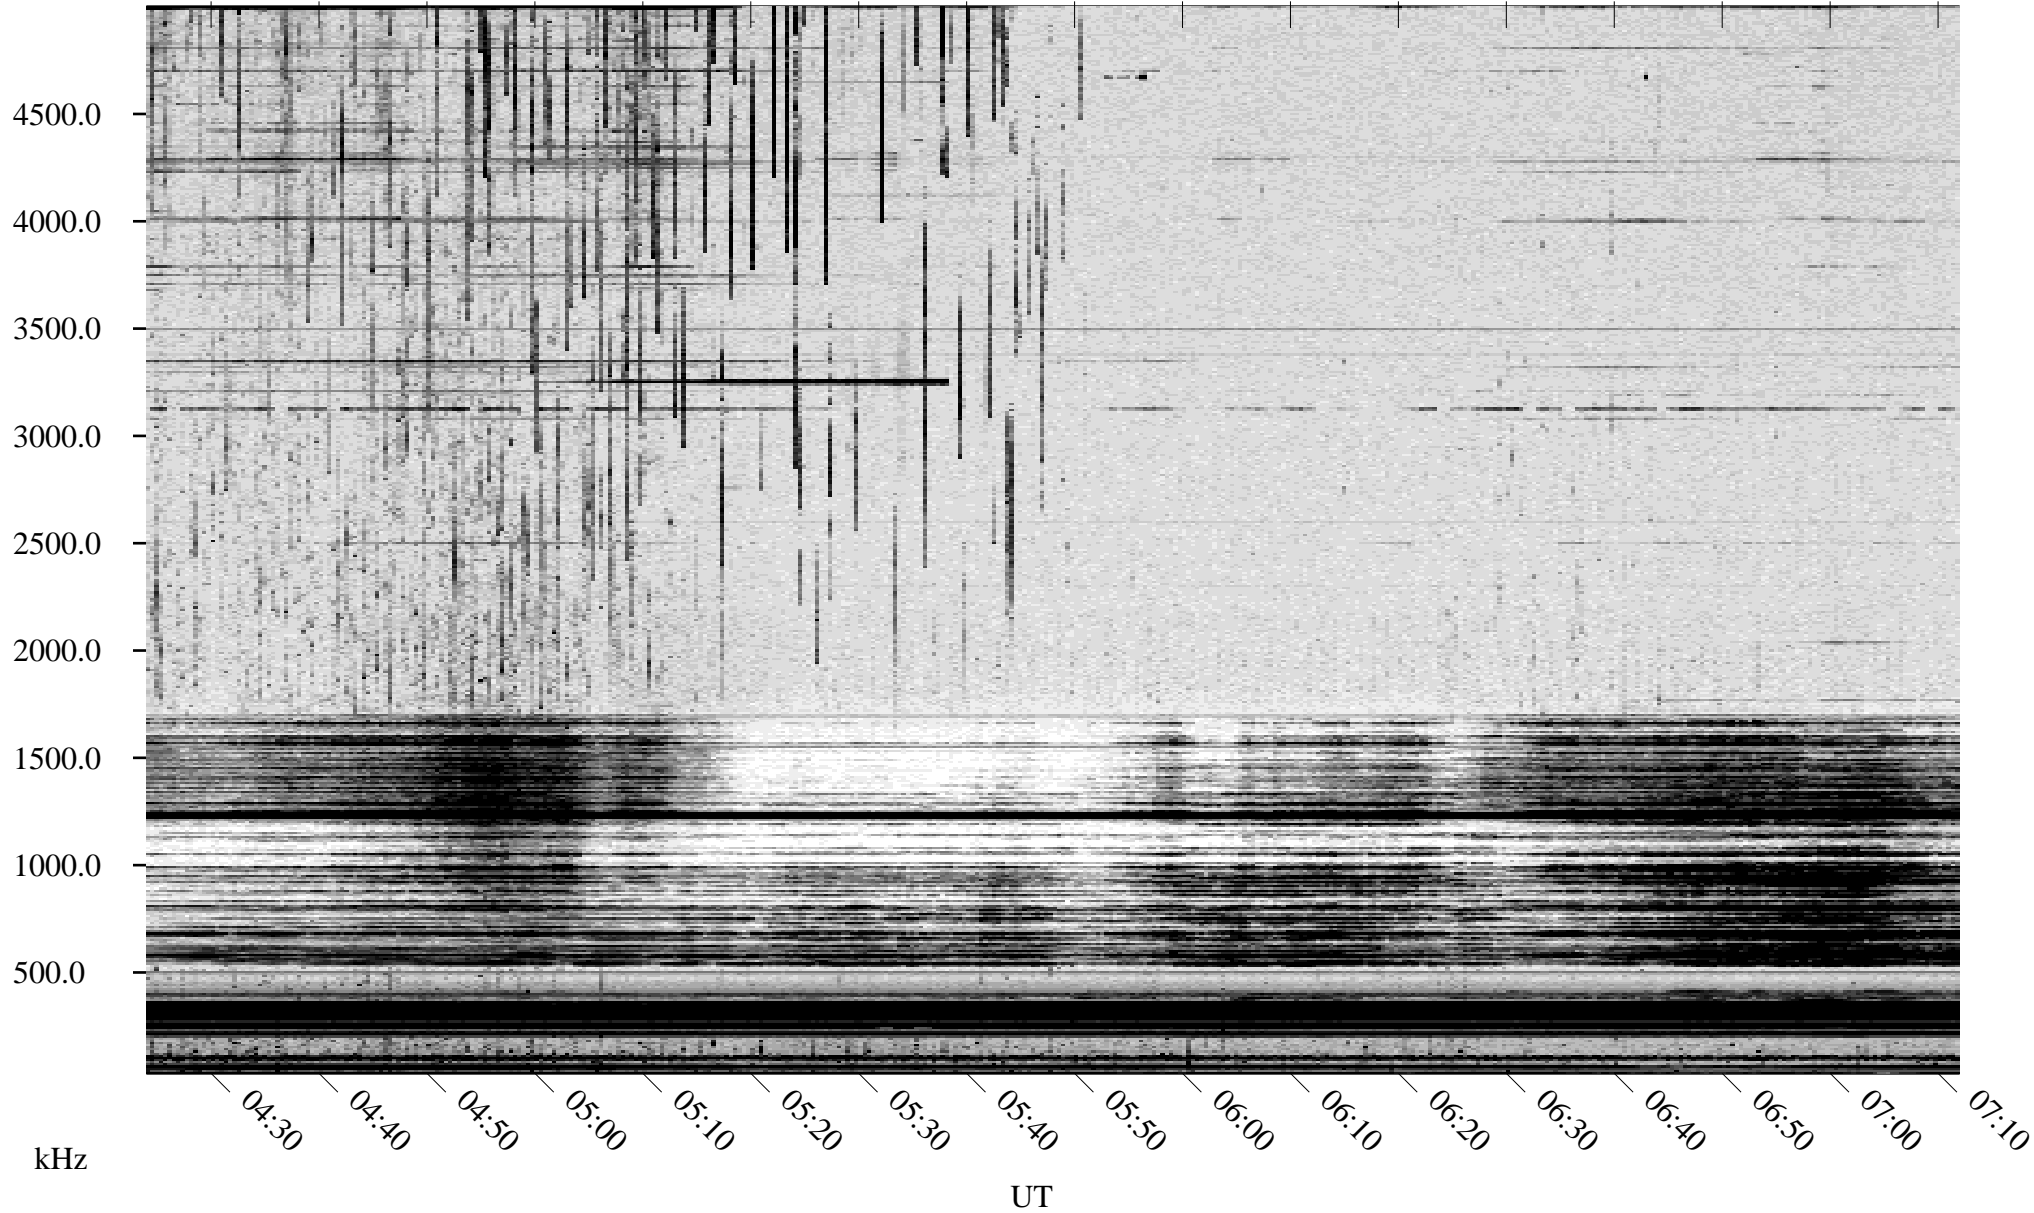

06/17/2003 Churchill, Manitoba

Linear Scale Black = 161 White = 15

ch03168l.z00m max_12

Page 1

06/17/2003 Churchill, Manitoba

Linear Scale Black = 161 White = 15

ch03168l.z00m max_12

Page 2

06/18/2003 Churchill, Manitoba

Linear Scale Black = 161 White = 15

ch03168l.z00m max_12

Page 3

06/18/2003 Churchill, Manitoba

Linear Scale Black = 161 White = 15

ch03168l.z00m max_12

Page 4

06/18/2003 Churchill, Manitoba

Linear Scale Black = 161 White = 15

ch03168l.z00m max_12

Page 5

06/18/2003 Churchill, Manitoba

Linear Scale Black = 161 White = 15

ch03168l.z00m max_12

Page 6

06/18/2003 Churchill, Manitoba

Linear Scale Black = 161 White = 15

ch03168l.z00m max_12

Page 7

06/18/2003 Churchill, Manitoba

Linear Scale Black = 161 White = 15

ch03168l.z00m max_12