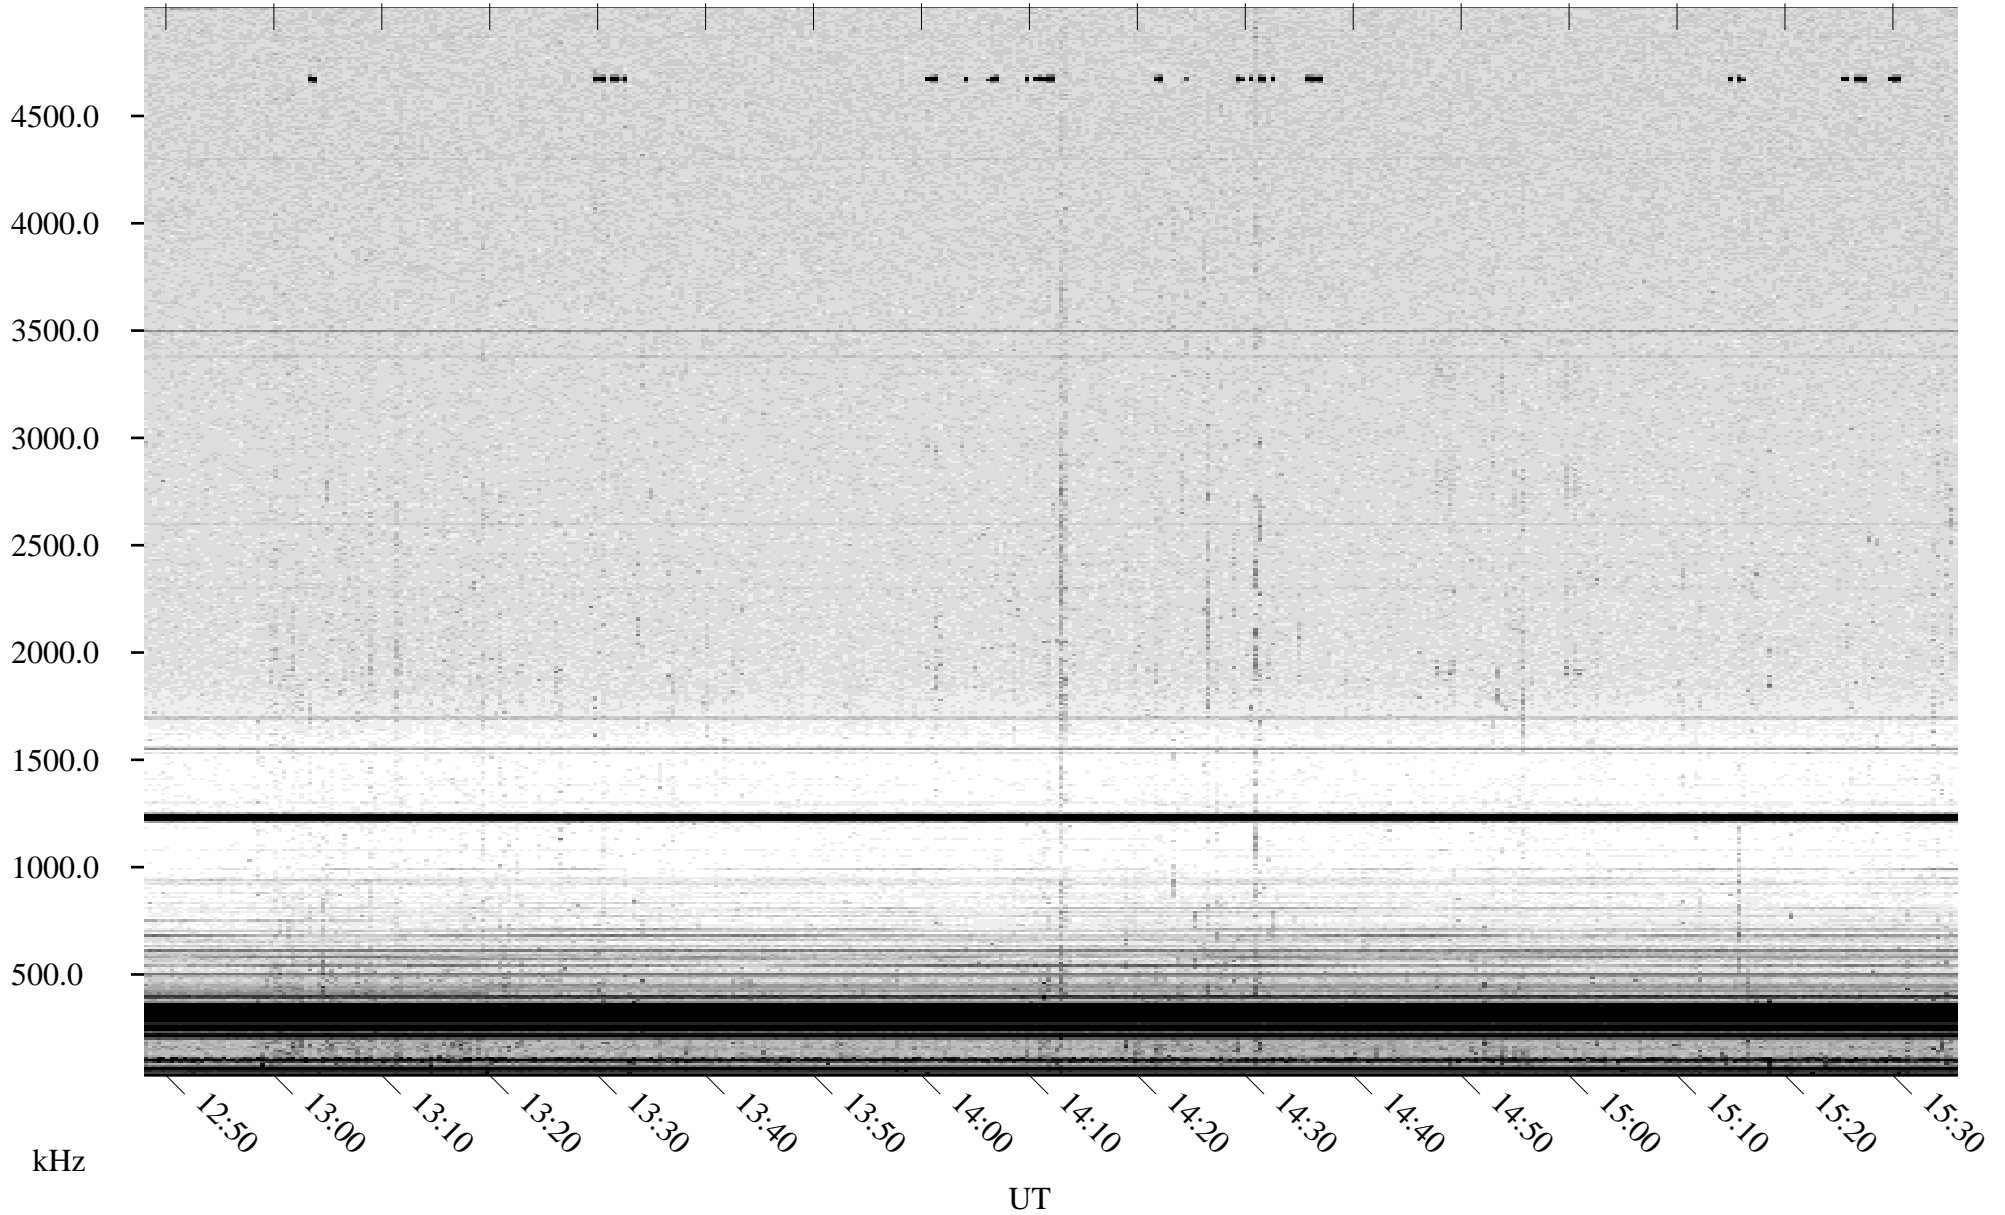

06/17/2003 Churchill, Manitoba

Linear Scale Black = 161 White = 15

ch03168l.z00m max_12

Page 1

06/17/2003 Churchill, Manitoba

Linear Scale Black = 161 White = 15

ch03168l.z00m max_12

Page 2

06/18/2003 Churchill, Manitoba

Linear Scale Black = 161 White = 15

ch03168l.z00m max_12

Page 3

06/18/2003 Churchill, Manitoba

Linear Scale Black = 161 White = 15

ch03168l.z00m max_12

Page 4

06/18/2003 Churchill, Manitoba

Linear Scale Black = 161 White = 15

ch03168l.z00m max_12

Page 5

06/18/2003 Churchill, Manitoba

Linear Scale Black = 161 White = 15

ch03168l.z00m max_12

Page 6

06/18/2003 Churchill, Manitoba

Linear Scale Black = 161 White = 15

ch03168l.z00m max_12

Page 7

06/18/2003 Churchill, Manitoba

Linear Scale Black = 161 White = 15

ch03168l.z00m max_12