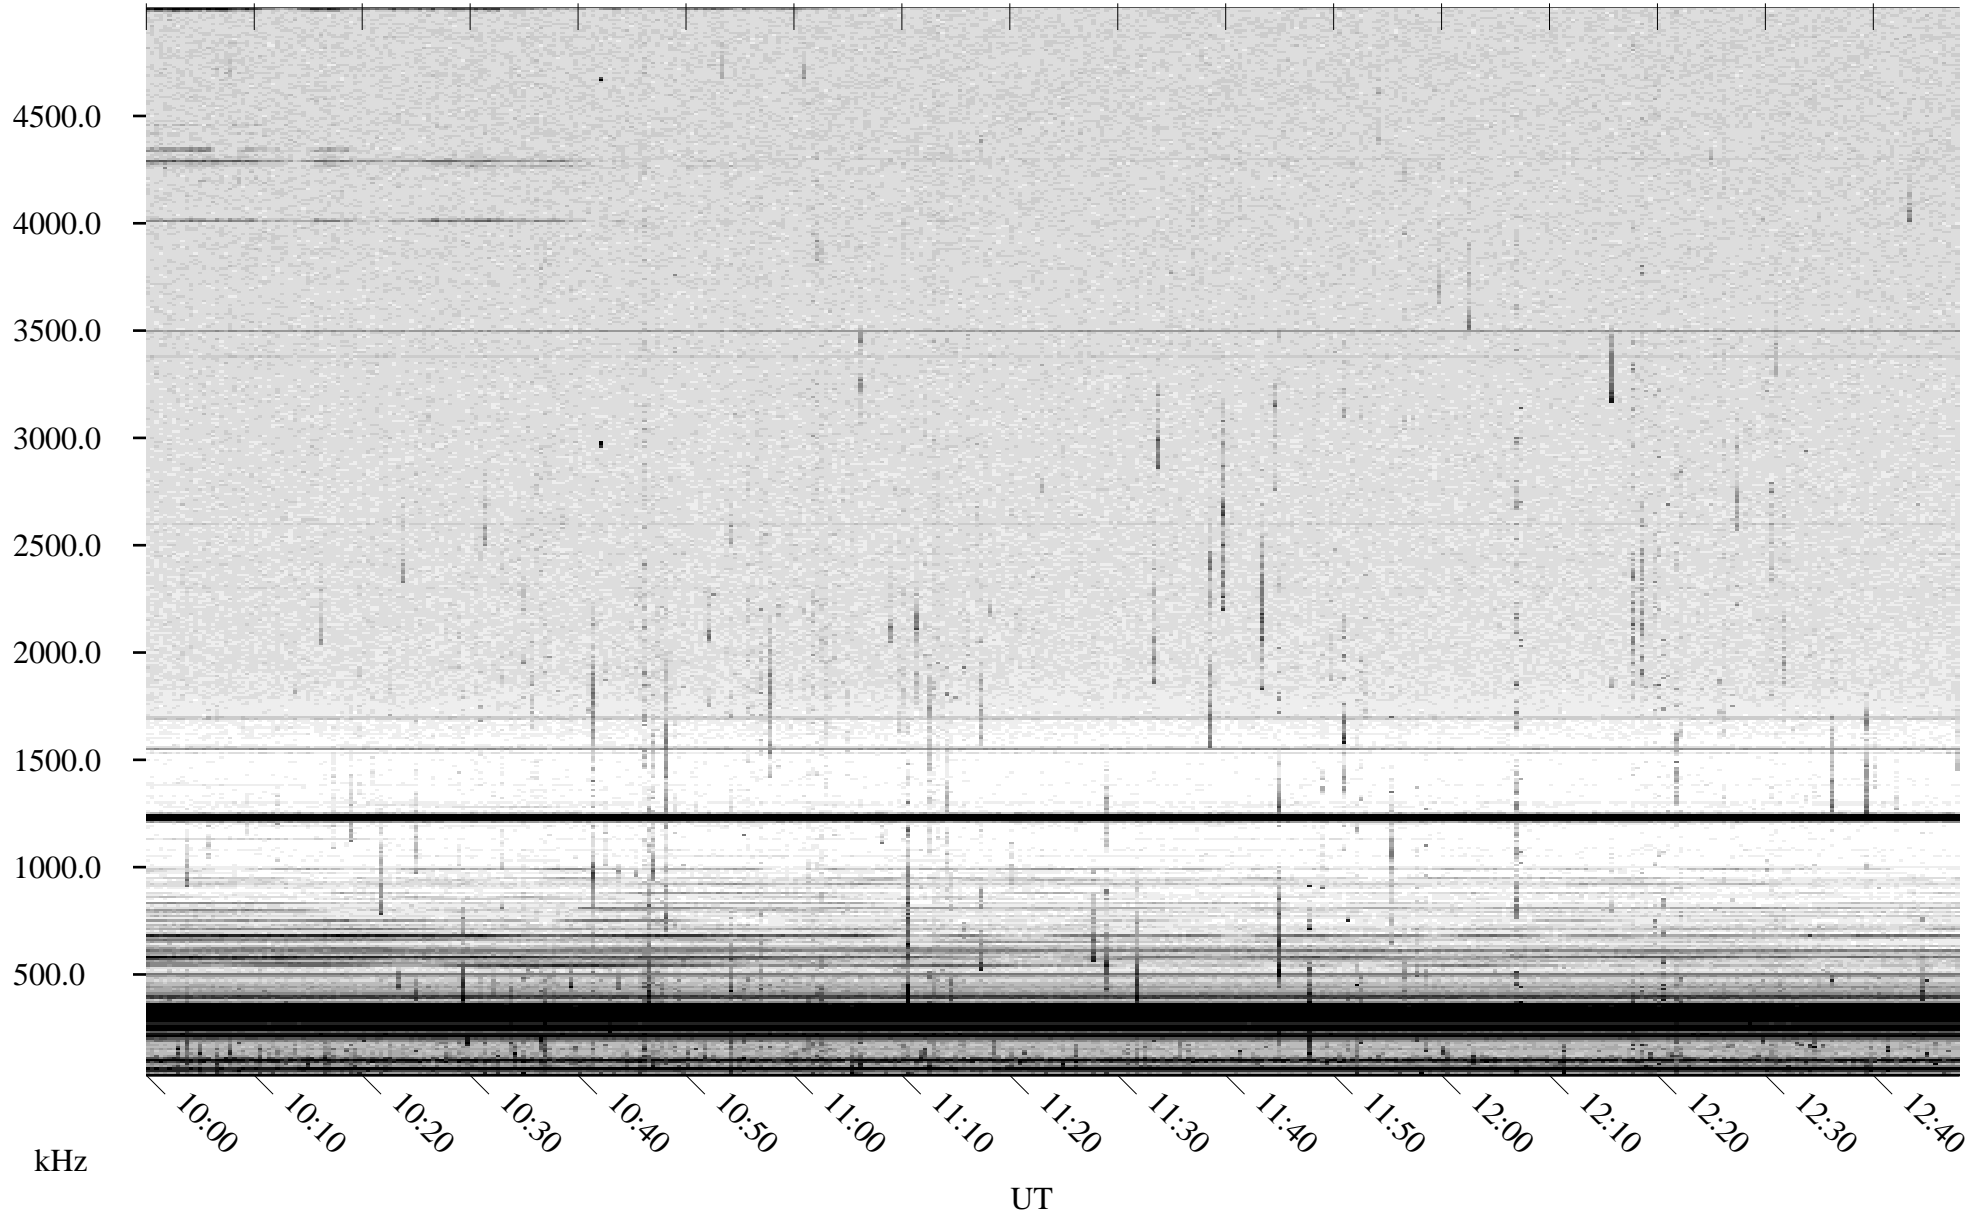

# 06/19/2003 Churchill, Manitoba

Linear Scale    Black = 161    White = 15

ch03169l.z00m max\_12

Page 5

# 06/19/2003 Churchill, Manitoba

Linear Scale    Black = 161    White = 15

ch03169l.z00m max\_12

Page 6

# 06/19/2003 Churchill, Manitoba

Linear Scale    Black = 161    White = 15

ch03169l.z00m max\_12

Page 7

# 06/19/2003 Churchill, Manitoba

Linear Scale    Black = 161    White = 15

ch03169l.z00m max\_12

Page 8