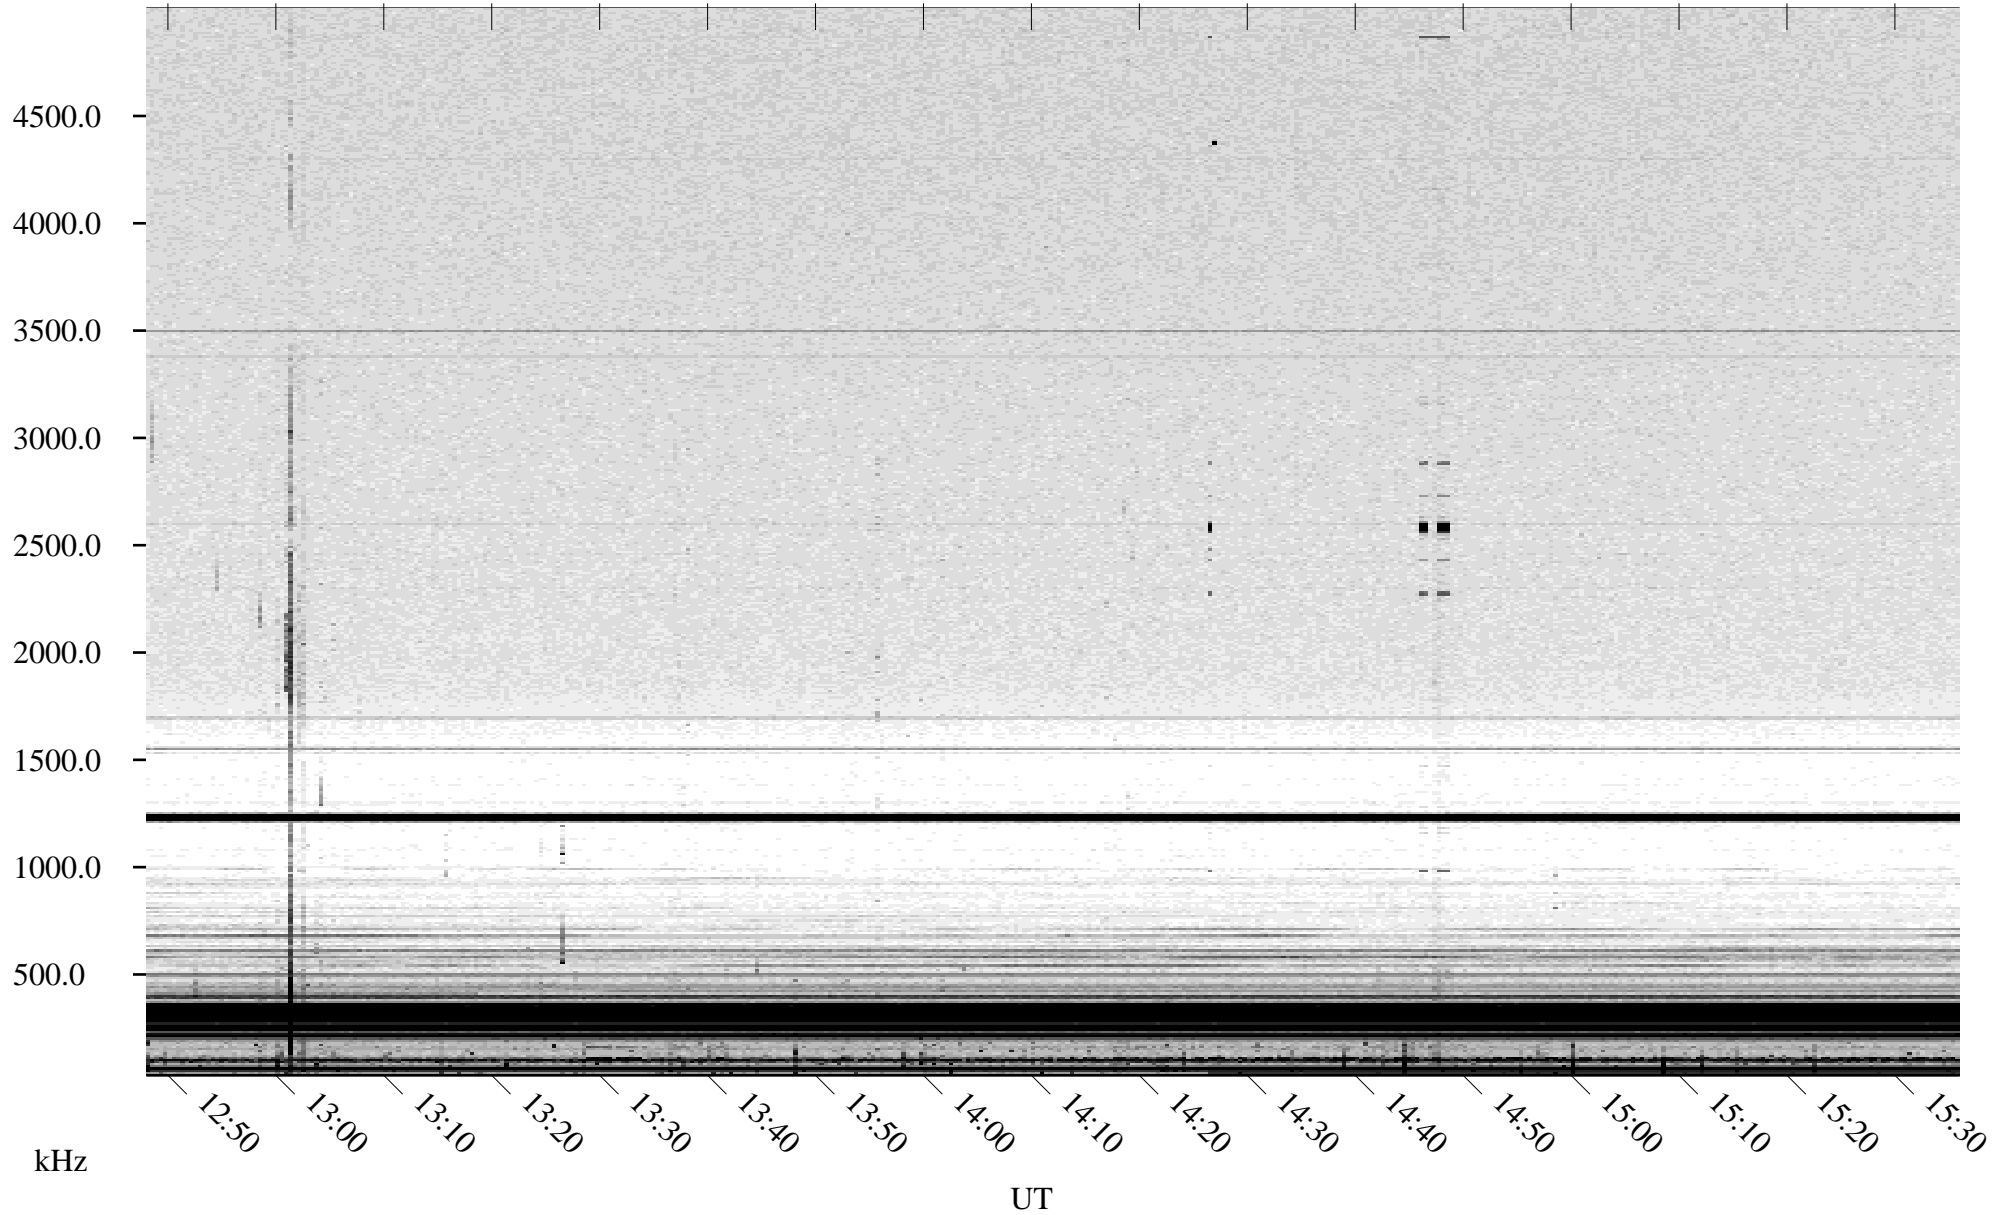

# 06/19/2003 Churchill, Manitoba

Linear Scale    Black = 161    White = 15

ch03169l.z00m max\_12

Page 5

# 06/19/2003 Churchill, Manitoba

Linear Scale    Black = 161    White = 15

ch03169l.z00m max\_12

Page 6

# 06/19/2003 Churchill, Manitoba

Linear Scale    Black = 161    White = 15

ch03169l.z00m max\_12

Page 7

# 06/19/2003 Churchill, Manitoba

Linear Scale    Black = 161    White = 15

ch03169l.z00m max\_12

Page 8