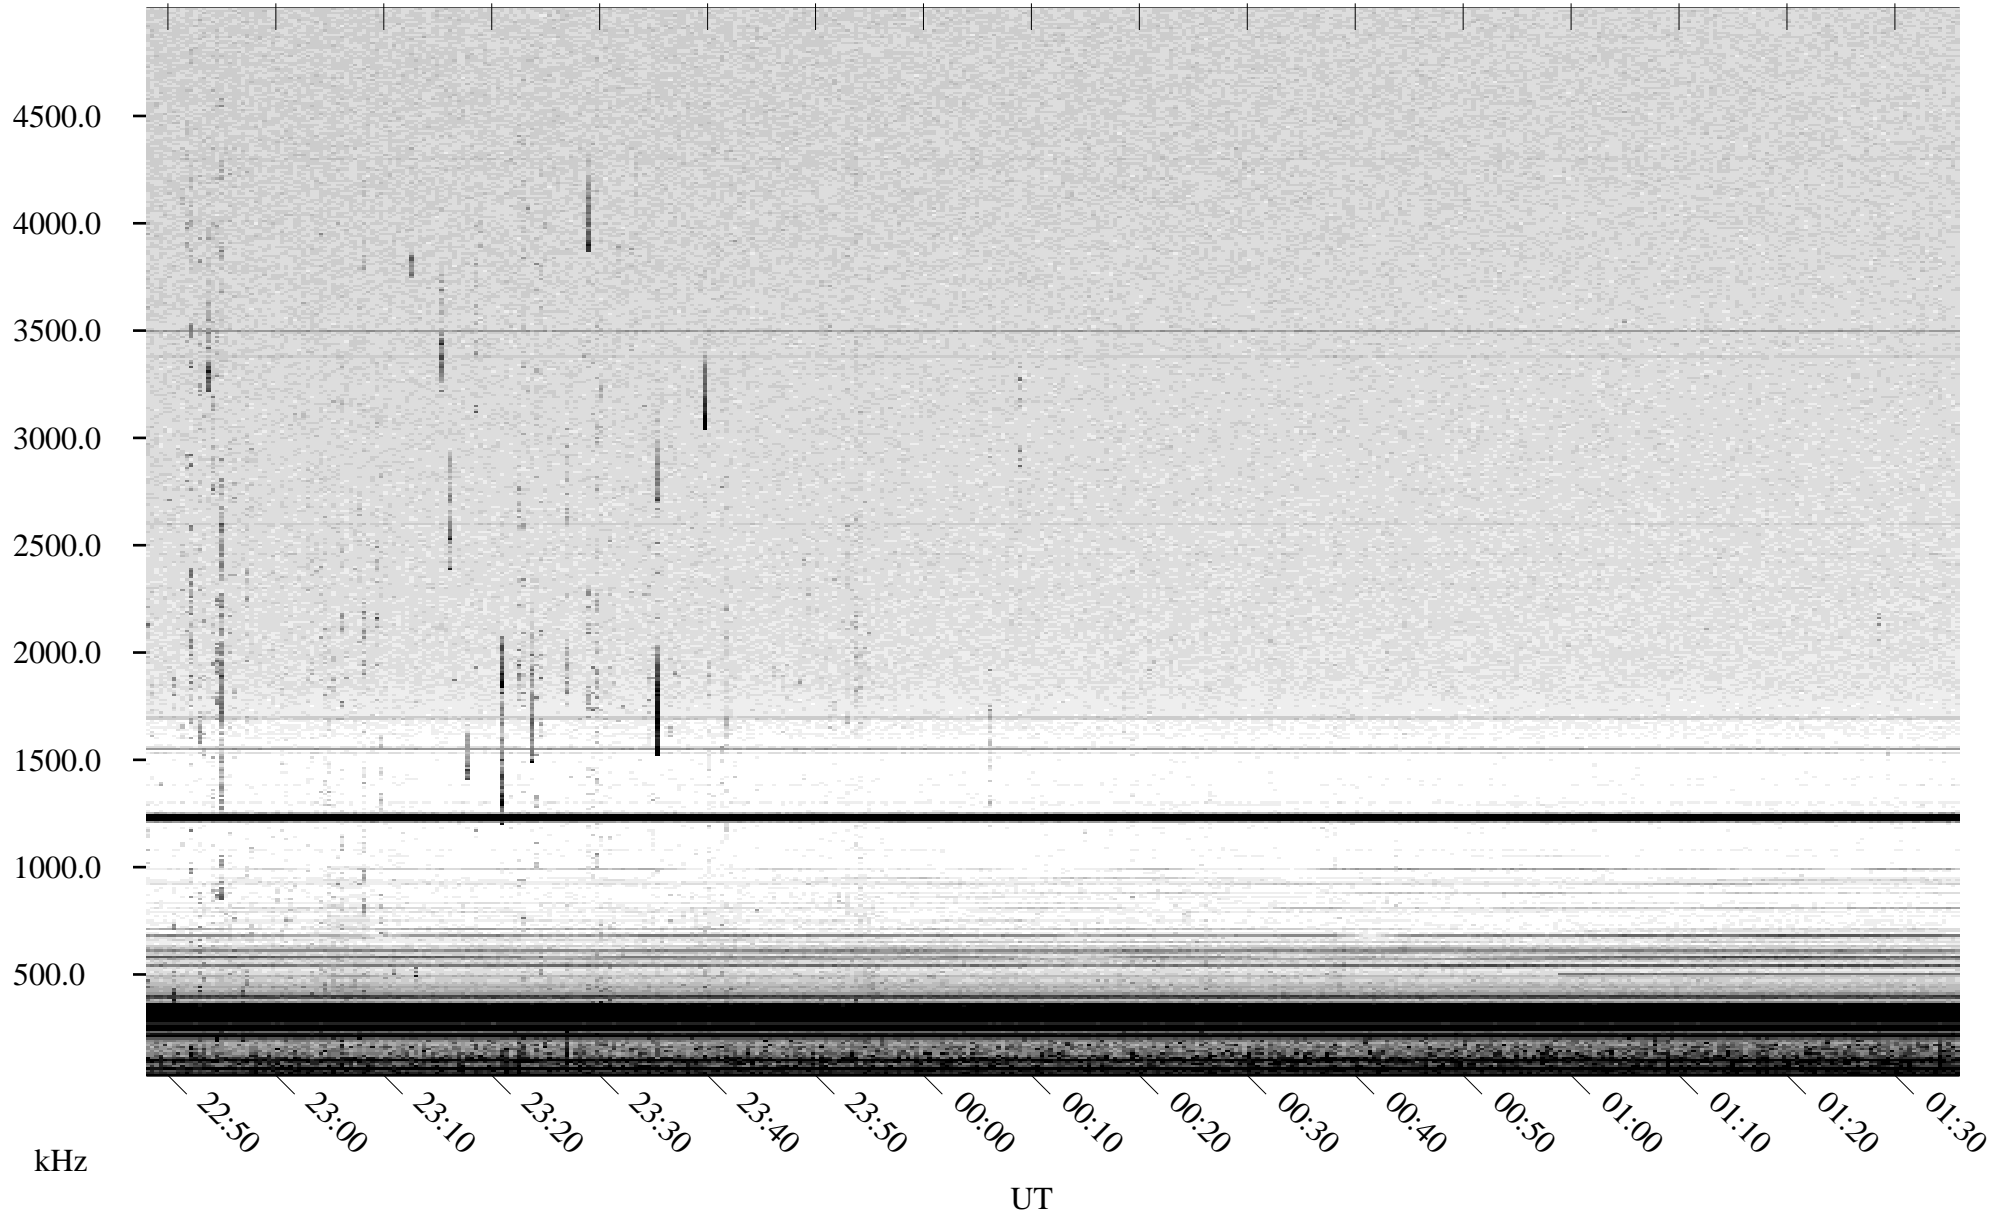

# 06/18/2003 Churchill, Manitoba

Linear Scale    Black = 161    White = 15

ch03169l.z00m max\_12

Page 1

# 06/18/2003 Churchill, Manitoba

Linear Scale    Black = 161    White = 15

ch03169l.z00m max\_12

Page 2

# 06/19/2003 Churchill, Manitoba

Linear Scale    Black = 161    White = 15

ch03169l.z00m max\_12

Page 3

# 06/19/2003 Churchill, Manitoba

Linear Scale    Black = 161    White = 15

ch03169l.z00m max\_12

Page 4