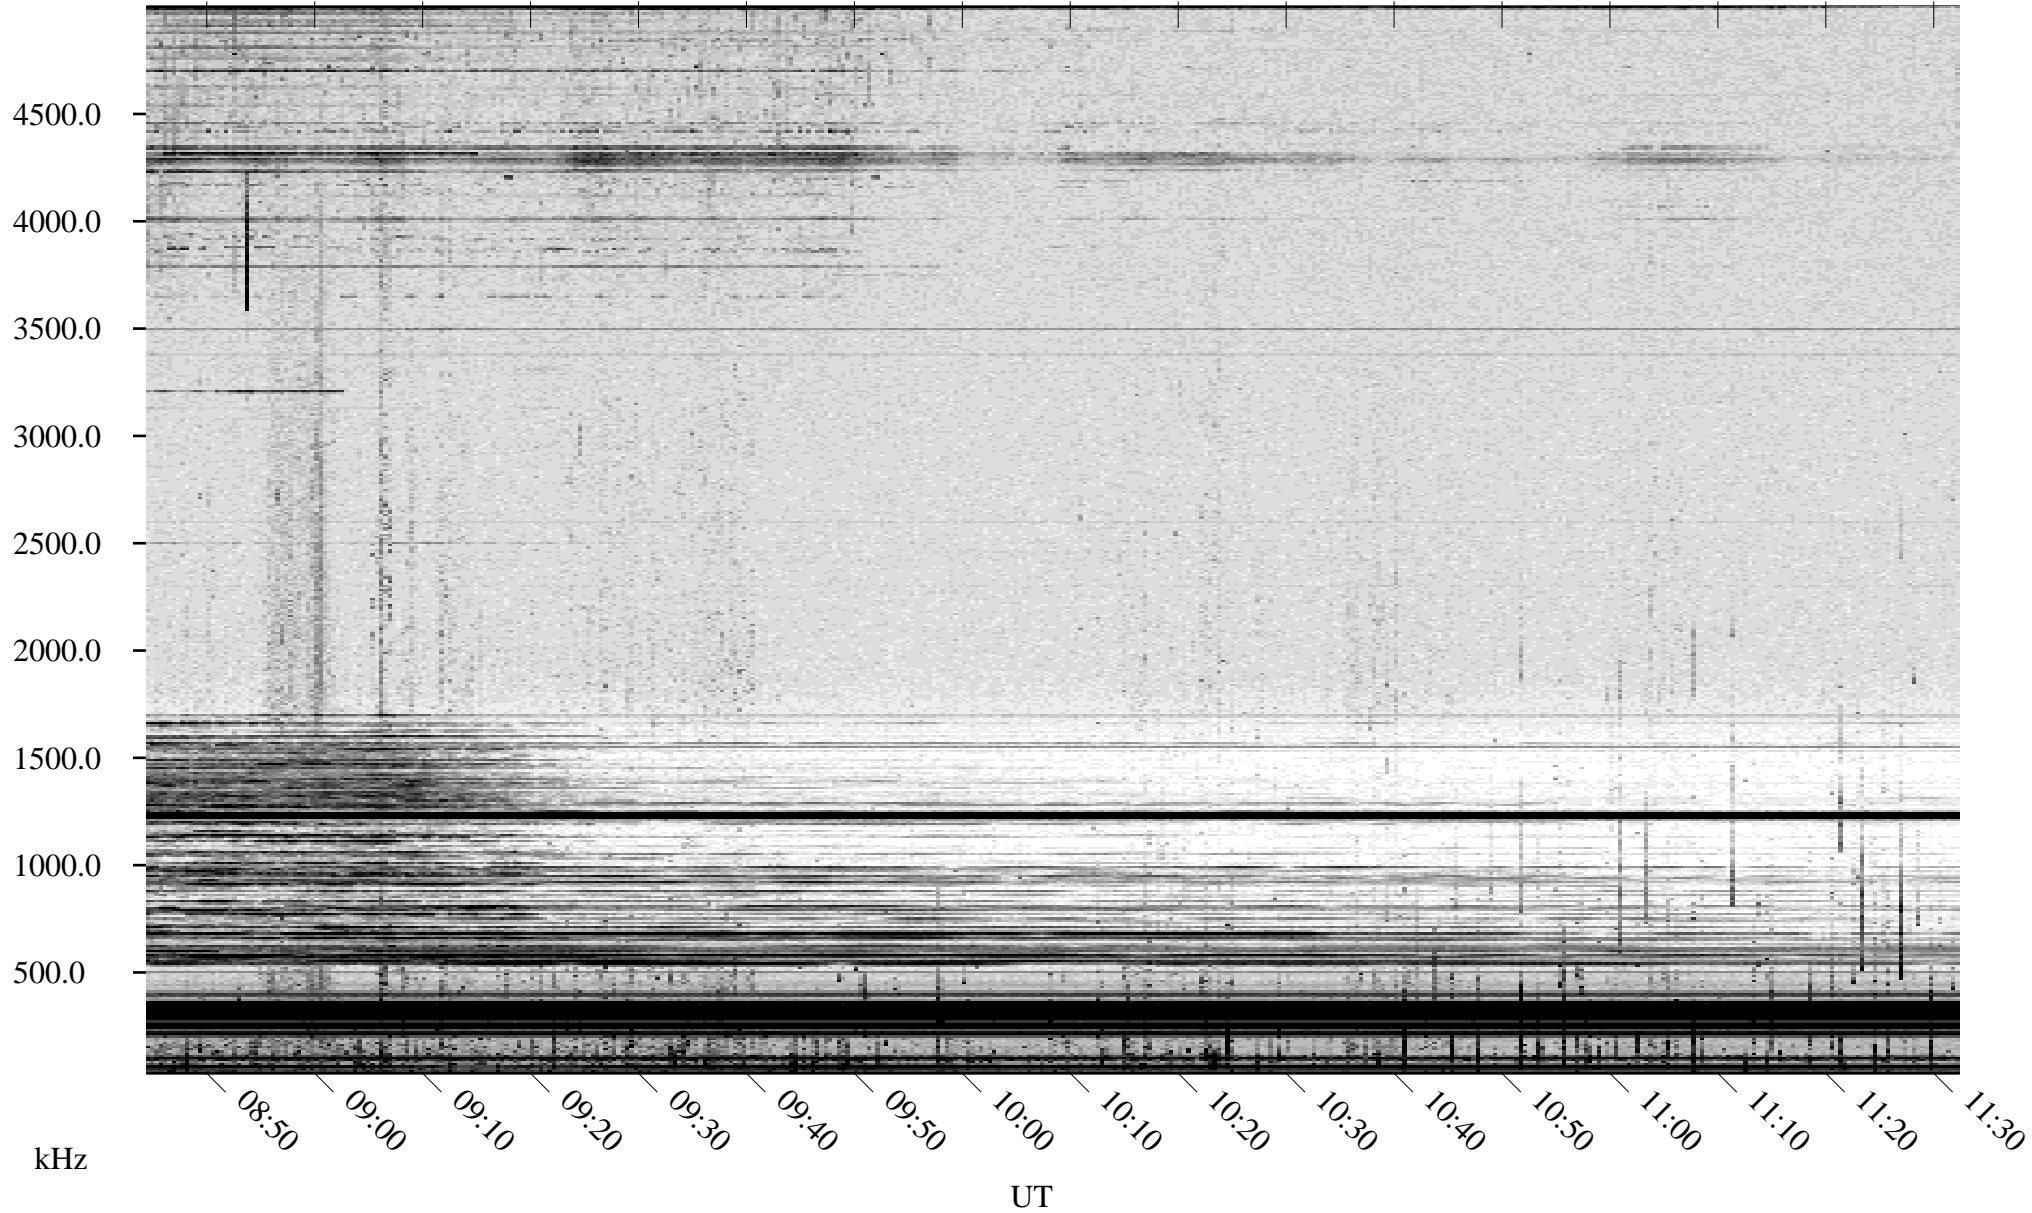

06/19/2003 Churchill, Manitoba

Linear Scale Black = 161 White = 15

ch03170l.z03m max_12

Page 1

06/20/2003 Churchill, Manitoba

Linear Scale Black = 161 White = 15

ch03170l.z03m max_12

Page 2

06/20/2003 Churchill, Manitoba

Linear Scale Black = 161 White = 15

ch03170l.z03m max_12

Page 3

06/20/2003 Churchill, Manitoba

Linear Scale Black = 161 White = 15

ch03170l.z03m max_12

Page 4

06/20/2003 Churchill, Manitoba

Linear Scale Black = 161 White = 15

ch03170l.z03m max_12

Page 5

06/20/2003 Churchill, Manitoba

Linear Scale Black = 161 White = 15

ch03170l.z03m max_12

Page 6

06/20/2003 Churchill, Manitoba

Linear Scale Black = 161 White = 15

ch03170l.z03m max_12

Page 7

06/20/2003 Churchill, Manitoba

Linear Scale Black = 161 White = 15

ch03170l.z03m max_12

Page 8