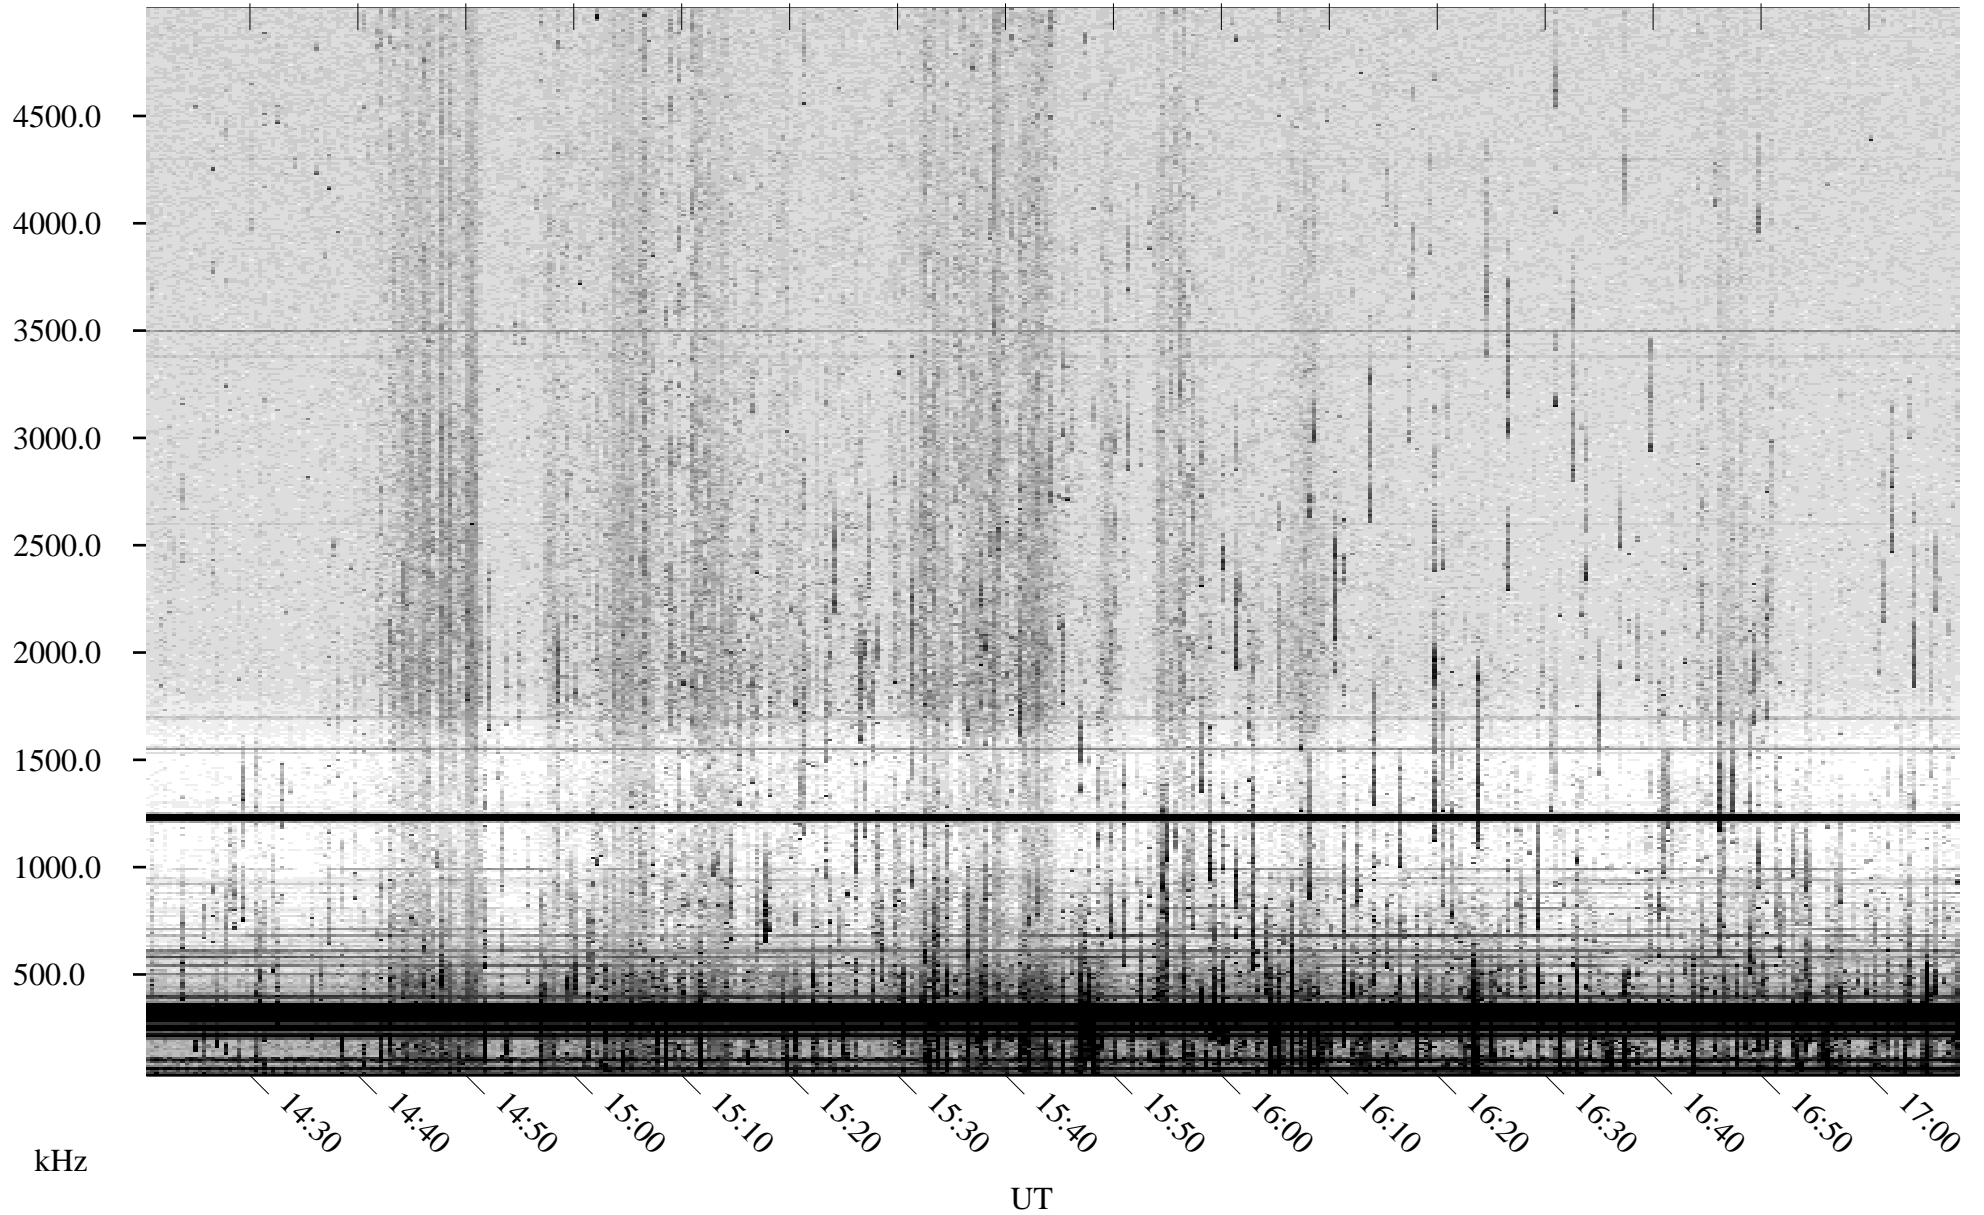

06/19/2003 Churchill, Manitoba

Linear Scale Black = 161 White = 15

ch03170l.z03m max_12

Page 1

06/20/2003 Churchill, Manitoba

Linear Scale Black = 161 White = 15

ch03170l.z03m max_12

Page 2

06/20/2003 Churchill, Manitoba

Linear Scale Black = 161 White = 15

ch03170l.z03m max_12

Page 3

06/20/2003 Churchill, Manitoba

Linear Scale Black = 161 White = 15

ch03170l.z03m max_12

Page 4

06/20/2003 Churchill, Manitoba

Linear Scale Black = 161 White = 15

ch03170l.z03m max_12

Page 5

06/20/2003 Churchill, Manitoba

Linear Scale Black = 161 White = 15

ch03170l.z03m max_12

Page 6

06/20/2003 Churchill, Manitoba

Linear Scale Black = 161 White = 15

ch03170l.z03m max_12

Page 7

06/20/2003 Churchill, Manitoba

Linear Scale Black = 161 White = 15

ch03170l.z03m max_12

Page 8