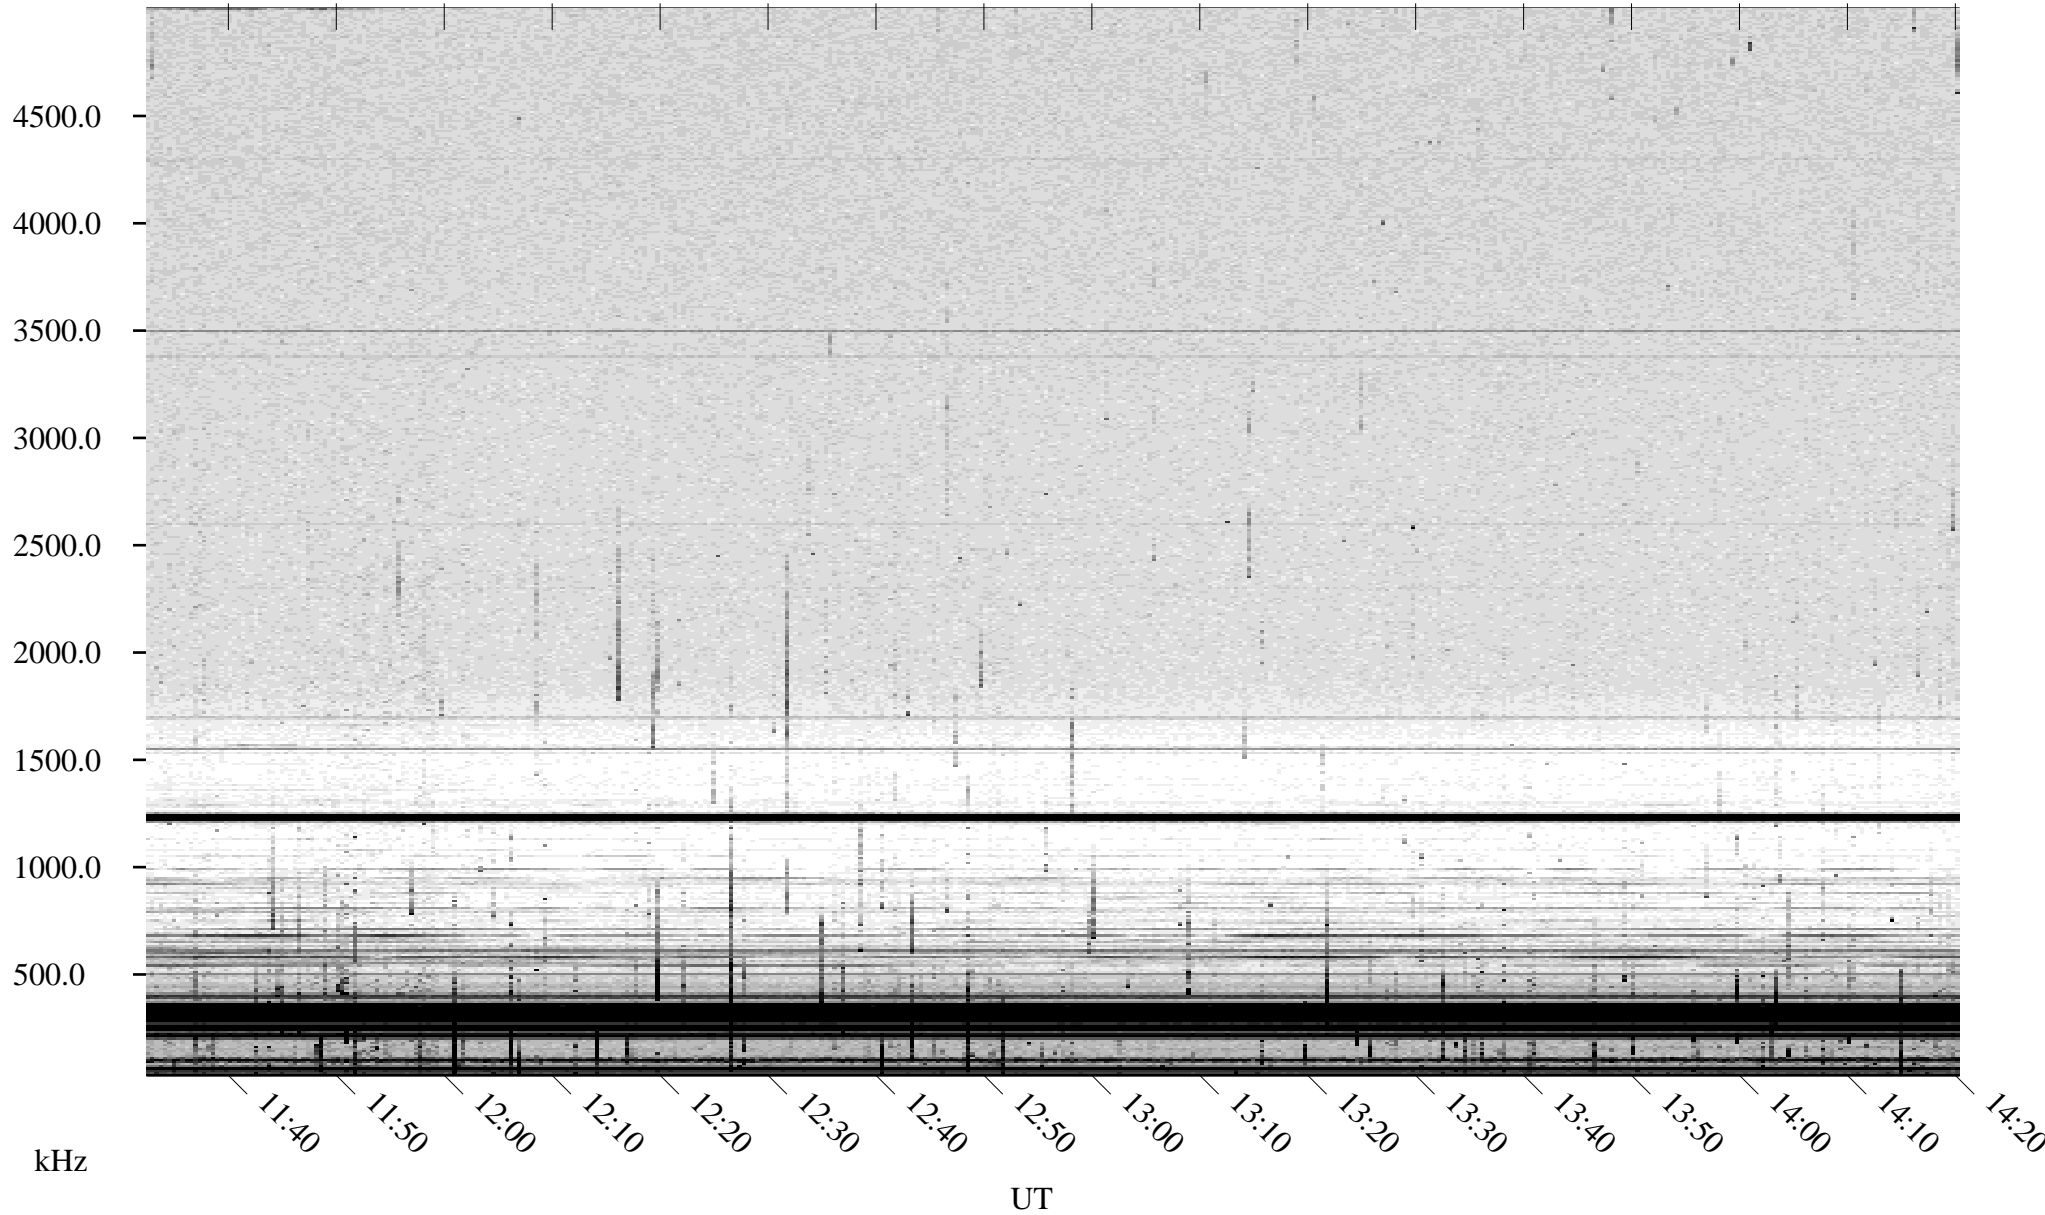

06/20/2003 Churchill, Manitoba

Linear Scale Black = 161 White = 15

ch03170l.z03m max_12

Page 3

06/20/2003 Churchill, Manitoba

Linear Scale Black = 161 White = 15

ch03170l.z03m max_12

Page 4

06/20/2003 Churchill, Manitoba

Linear Scale Black = 161 White = 15

ch03170l.z03m max_12

Page 5

06/20/2003 Churchill, Manitoba

Linear Scale Black = 161 White = 15

ch03170l.z03m max_12

Page 6

06/20/2003 Churchill, Manitoba

Linear Scale Black = 161 White = 15

ch03170l.z03m max_12

Page 7

06/20/2003 Churchill, Manitoba

Linear Scale Black = 161 White = 15

ch03170l.z03m max_12

Page 8