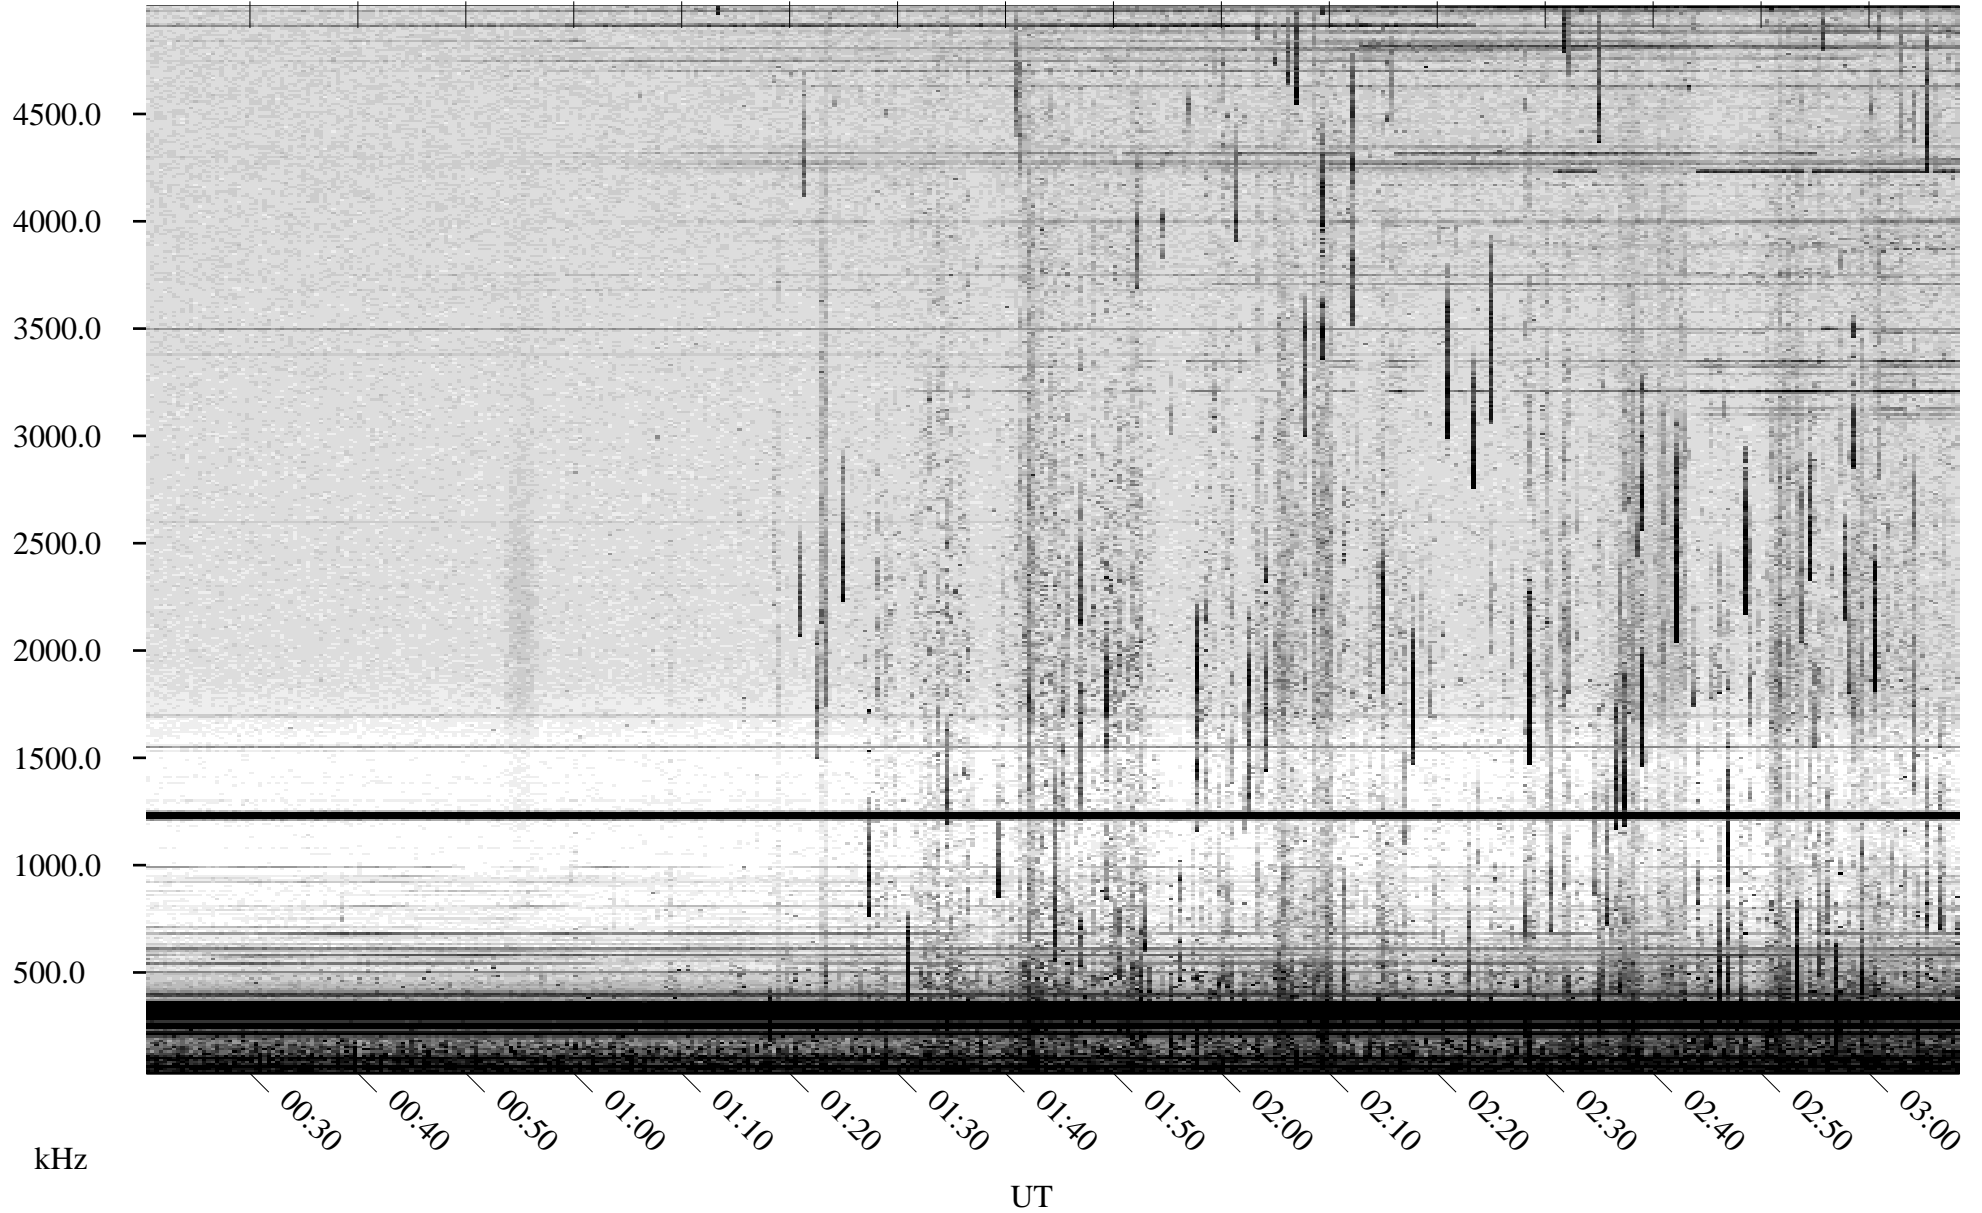

06/19/2003 Churchill, Manitoba

Linear Scale Black = 161 White = 15

ch03170l.z03m max_12

Page 1

06/20/2003 Churchill, Manitoba

Linear Scale Black = 161 White = 15

ch03170l.z03m max_12

Page 2

06/20/2003 Churchill, Manitoba

Linear Scale Black = 161 White = 15

ch03170l.z03m max_12

Page 3

06/20/2003 Churchill, Manitoba

Linear Scale Black = 161 White = 15

ch03170l.z03m max_12

Page 4

06/20/2003 Churchill, Manitoba

Linear Scale Black = 161 White = 15

ch03170l.z03m max_12

Page 5

06/20/2003 Churchill, Manitoba

Linear Scale Black = 161 White = 15

ch03170l.z03m max_12

Page 6

06/20/2003 Churchill, Manitoba

Linear Scale Black = 161 White = 15

ch03170l.z03m max_12

Page 7

06/20/2003 Churchill, Manitoba

Linear Scale Black = 161 White = 15

ch03170l.z03m max_12

Page 8