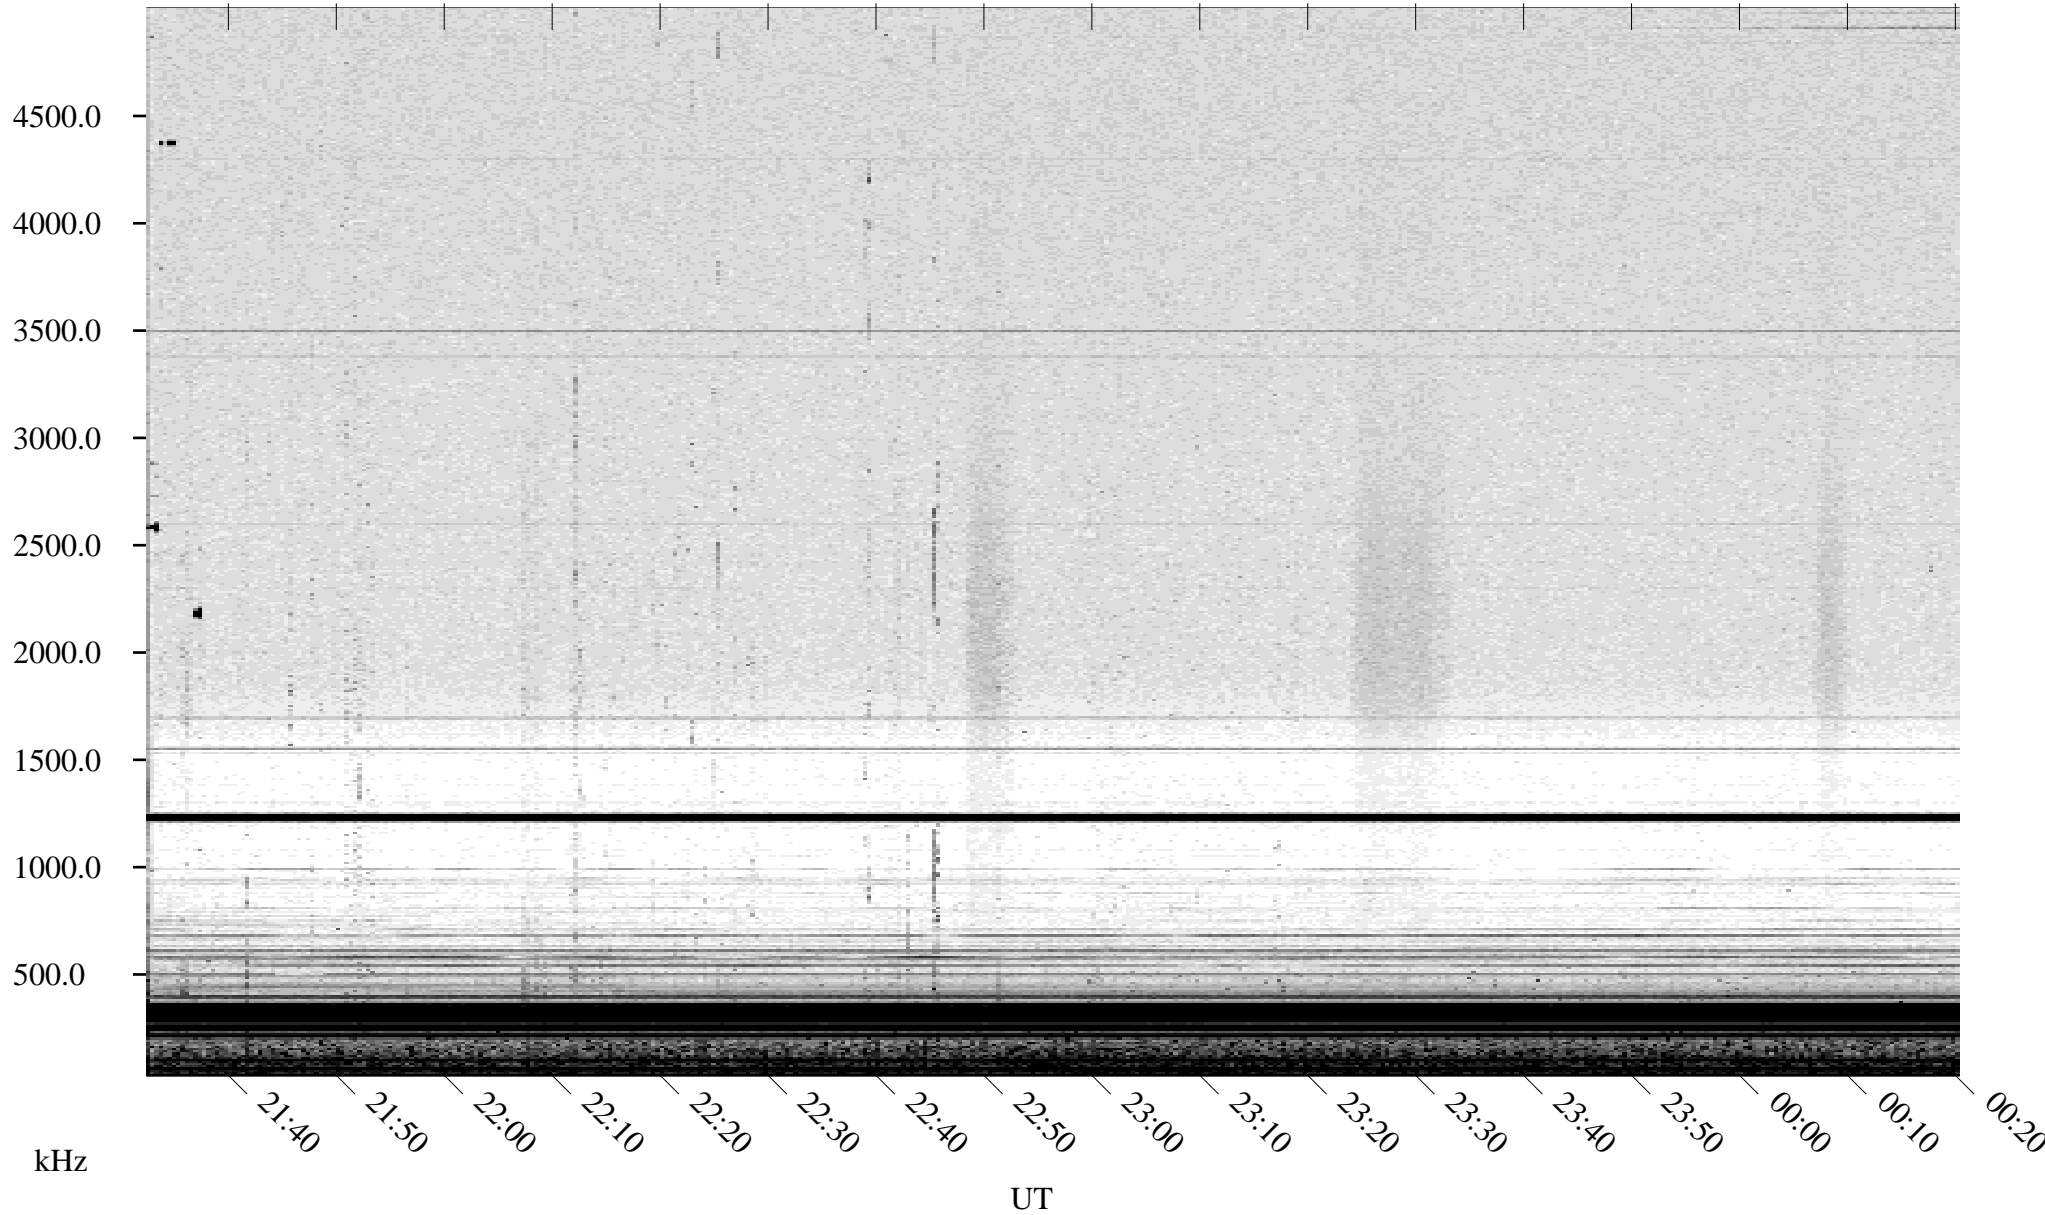

06/19/2003 Churchill, Manitoba

Linear Scale Black = 161 White = 15

ch03170l.z03m max_12

Page 1

06/20/2003 Churchill, Manitoba

Linear Scale Black = 161 White = 15

ch03170l.z03m max_12

Page 2

06/20/2003 Churchill, Manitoba

Linear Scale Black = 161 White = 15

ch03170l.z03m max_12

Page 3

06/20/2003 Churchill, Manitoba

Linear Scale Black = 161 White = 15

ch03170l.z03m max_12

Page 4

06/20/2003 Churchill, Manitoba

Linear Scale Black = 161 White = 15

ch03170l.z03m max_12

Page 5

06/20/2003 Churchill, Manitoba

Linear Scale Black = 161 White = 15

ch03170l.z03m max_12

Page 6

06/20/2003 Churchill, Manitoba

Linear Scale Black = 161 White = 15

ch03170l.z03m max_12

Page 7

06/20/2003 Churchill, Manitoba

Linear Scale Black = 161 White = 15

ch03170l.z03m max_12

Page 8