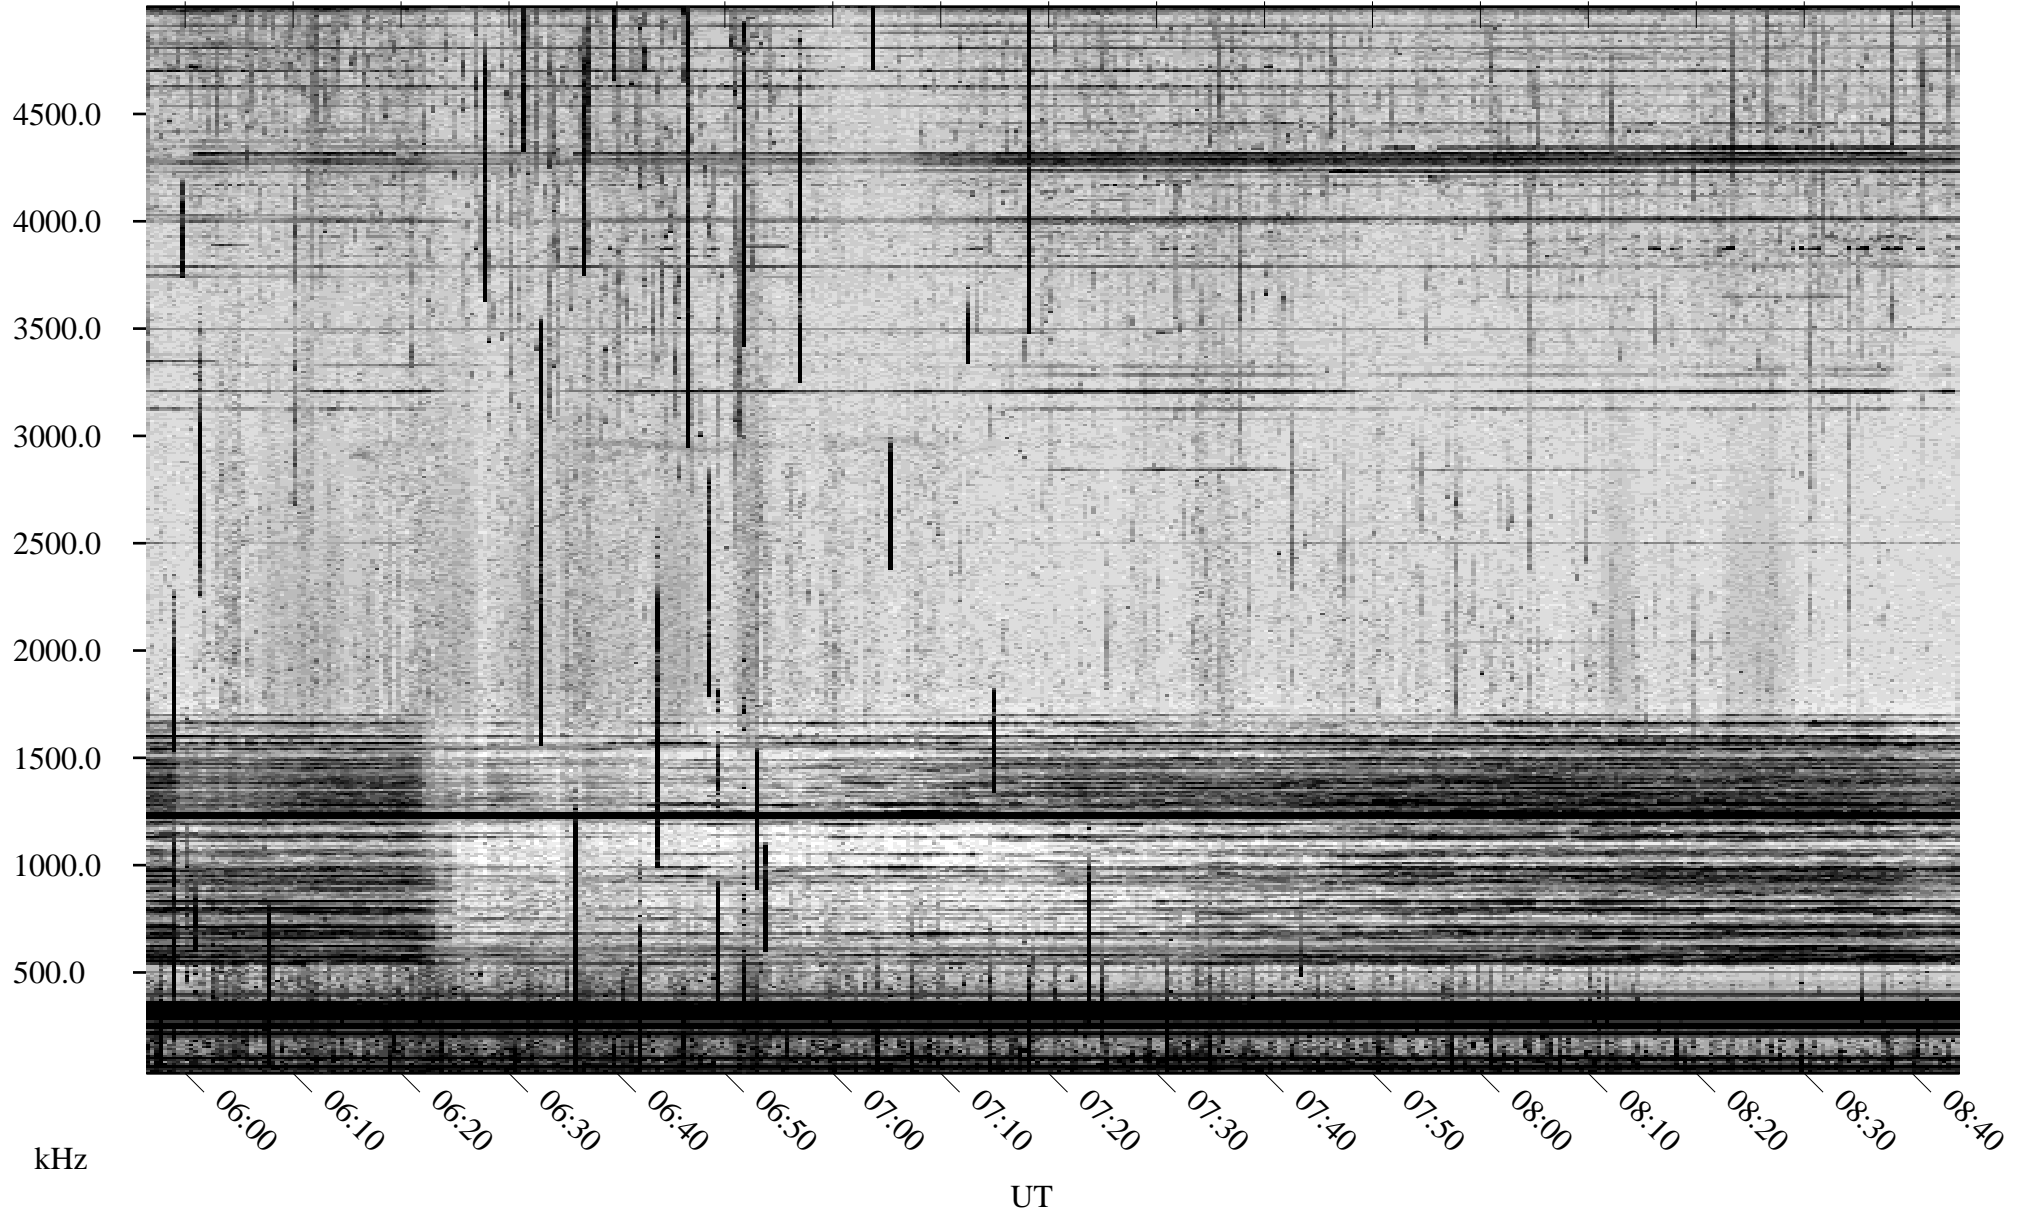

06/19/2003 Churchill, Manitoba

Linear Scale Black = 161 White = 15

ch03170l.z03m max_12

Page 1

06/20/2003 Churchill, Manitoba

Linear Scale Black = 161 White = 15

ch03170l.z03m max_12

Page 2

06/20/2003 Churchill, Manitoba

Linear Scale Black = 161 White = 15

ch03170l.z03m max_12

Page 3

06/20/2003 Churchill, Manitoba

Linear Scale Black = 161 White = 15

ch03170l.z03m max_12

Page 4

06/20/2003 Churchill, Manitoba

Linear Scale Black = 161 White = 15

ch03170l.z03m max_12

Page 5

06/20/2003 Churchill, Manitoba

Linear Scale Black = 161 White = 15

ch03170l.z03m max_12

Page 6

06/20/2003 Churchill, Manitoba

Linear Scale Black = 161 White = 15

ch03170l.z03m max_12

Page 7

06/20/2003 Churchill, Manitoba

Linear Scale Black = 161 White = 15

ch03170l.z03m max_12

Page 8