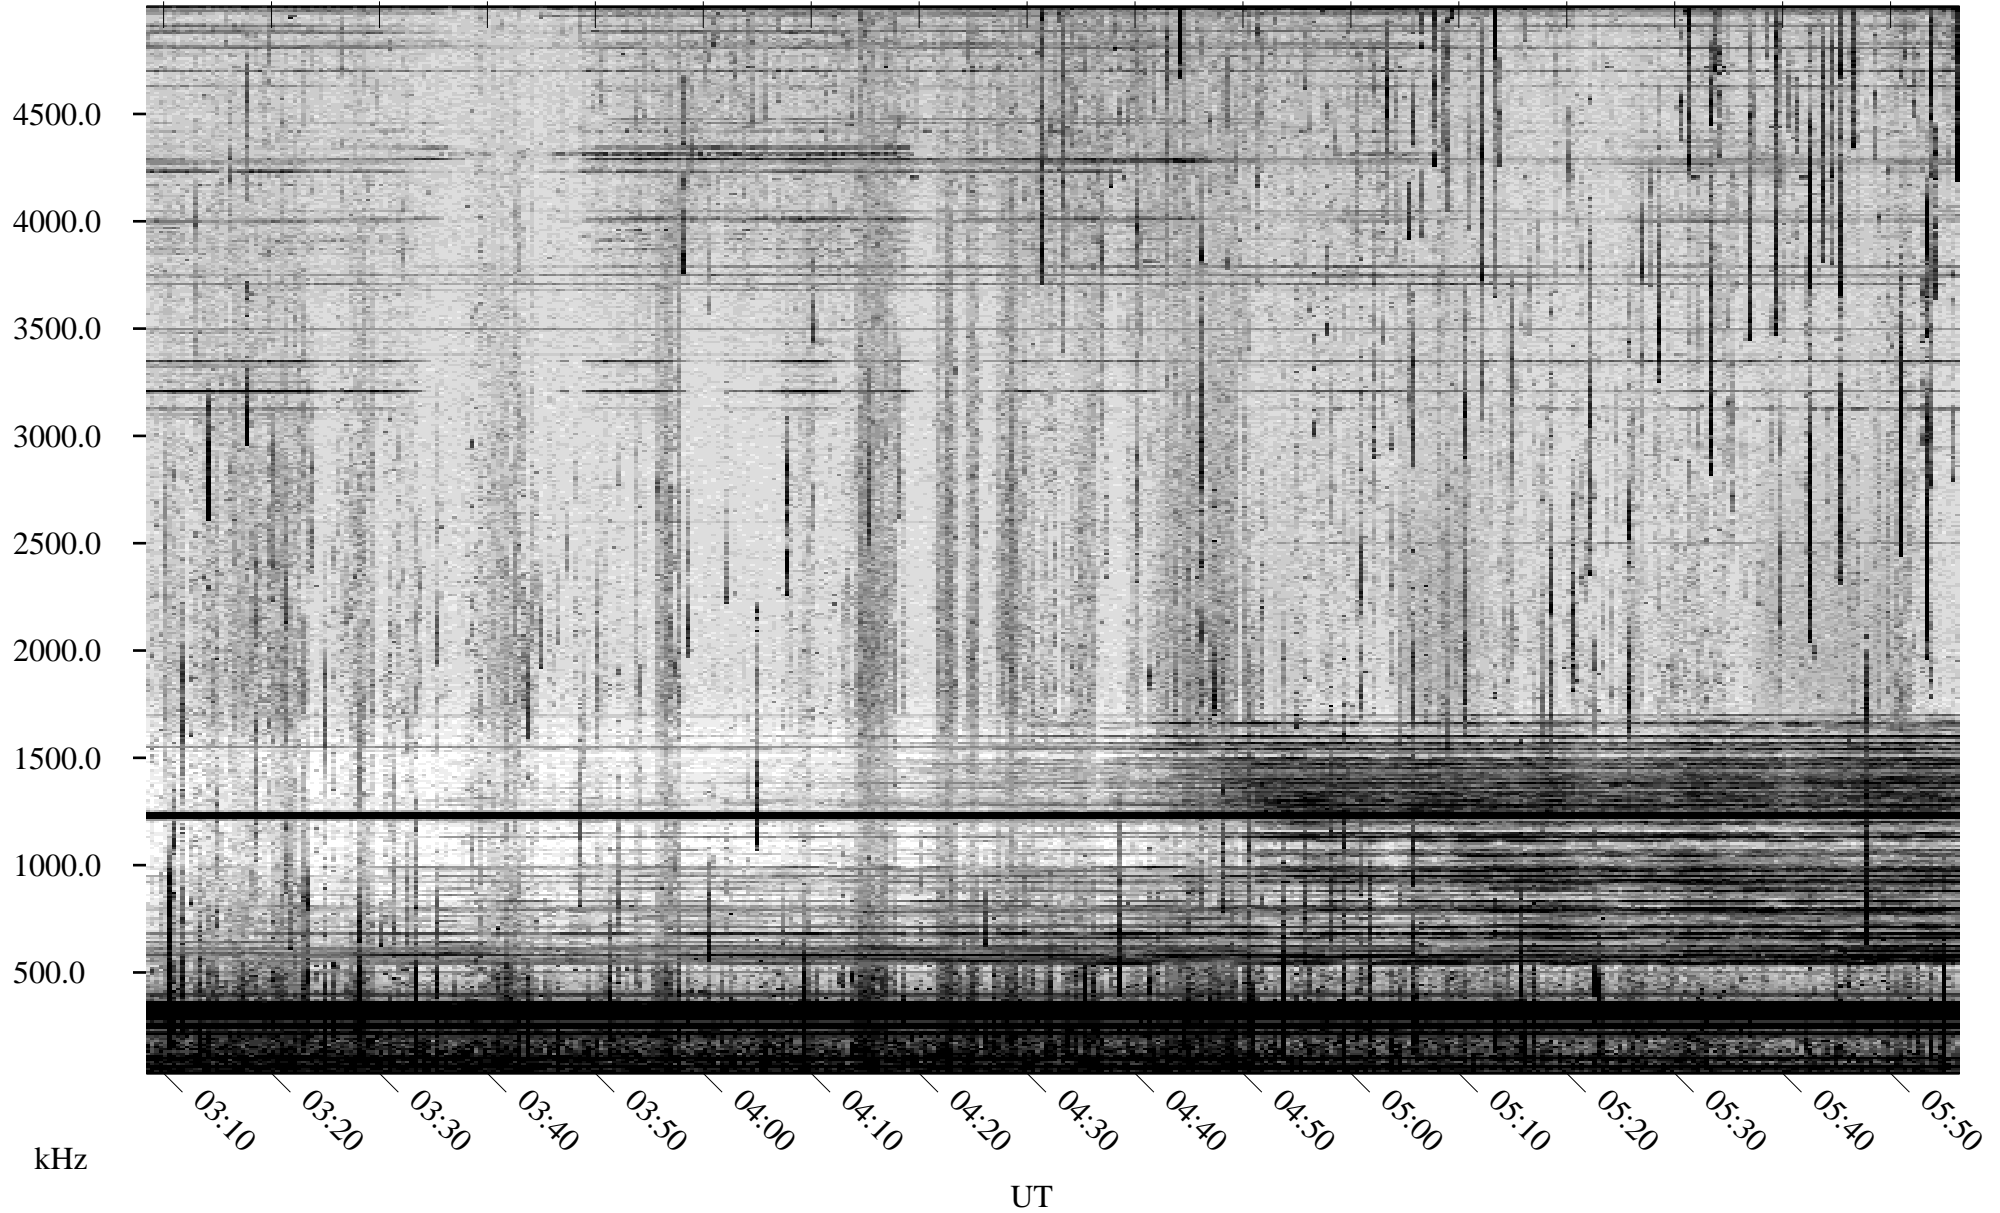

06/19/2003 Churchill, Manitoba

Linear Scale Black = 161 White = 15

ch03170l.z03m max_12

Page 1

06/20/2003 Churchill, Manitoba

Linear Scale Black = 161 White = 15

ch03170l.z03m max_12

Page 2

06/20/2003 Churchill, Manitoba

Linear Scale Black = 161 White = 15

ch03170l.z03m max_12

Page 3

06/20/2003 Churchill, Manitoba

Linear Scale Black = 161 White = 15

ch03170l.z03m max_12

Page 4

06/20/2003 Churchill, Manitoba

Linear Scale Black = 161 White = 15

ch03170l.z03m max_12

Page 5

06/20/2003 Churchill, Manitoba

Linear Scale Black = 161 White = 15

ch03170l.z03m max_12

Page 6

06/20/2003 Churchill, Manitoba

Linear Scale Black = 161 White = 15

ch03170l.z03m max_12

Page 7

06/20/2003 Churchill, Manitoba

Linear Scale Black = 161 White = 15

ch03170l.z03m max_12

Page 8