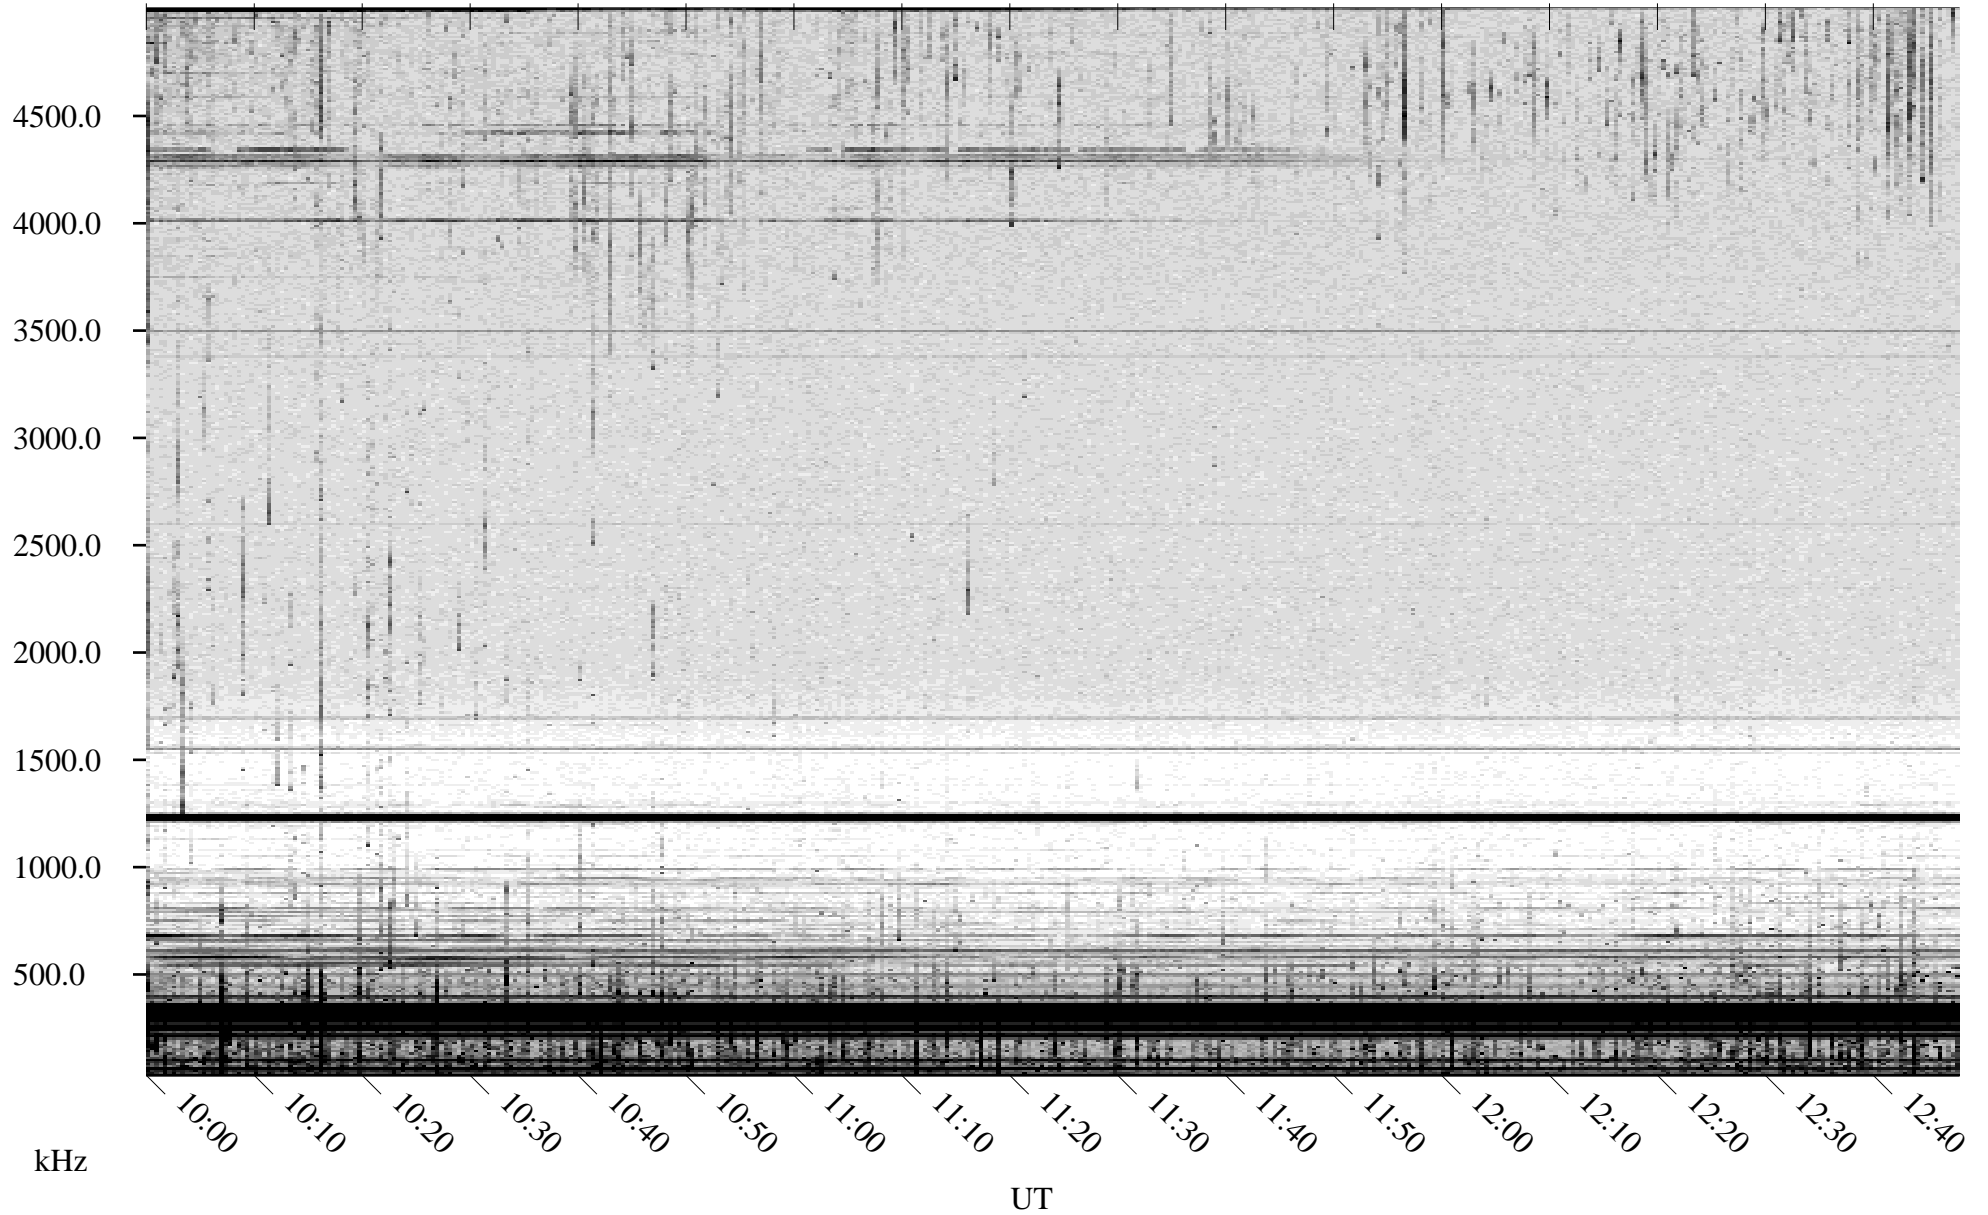

# 06/21/2003 Churchill, Manitoba

Linear Scale    Black = 161    White = 15

ch031711.z00m max\_12

Page 5

# 06/21/2003 Churchill, Manitoba

Linear Scale    Black = 161    White = 15

ch031711.z00m max\_12

Page 6

# 06/21/2003 Churchill, Manitoba

Linear Scale    Black = 161    White = 15

ch031711.z00m max\_12

Page 7

# 06/21/2003 Churchill, Manitoba

Linear Scale    Black = 161    White = 15

ch031711.z00m max\_12