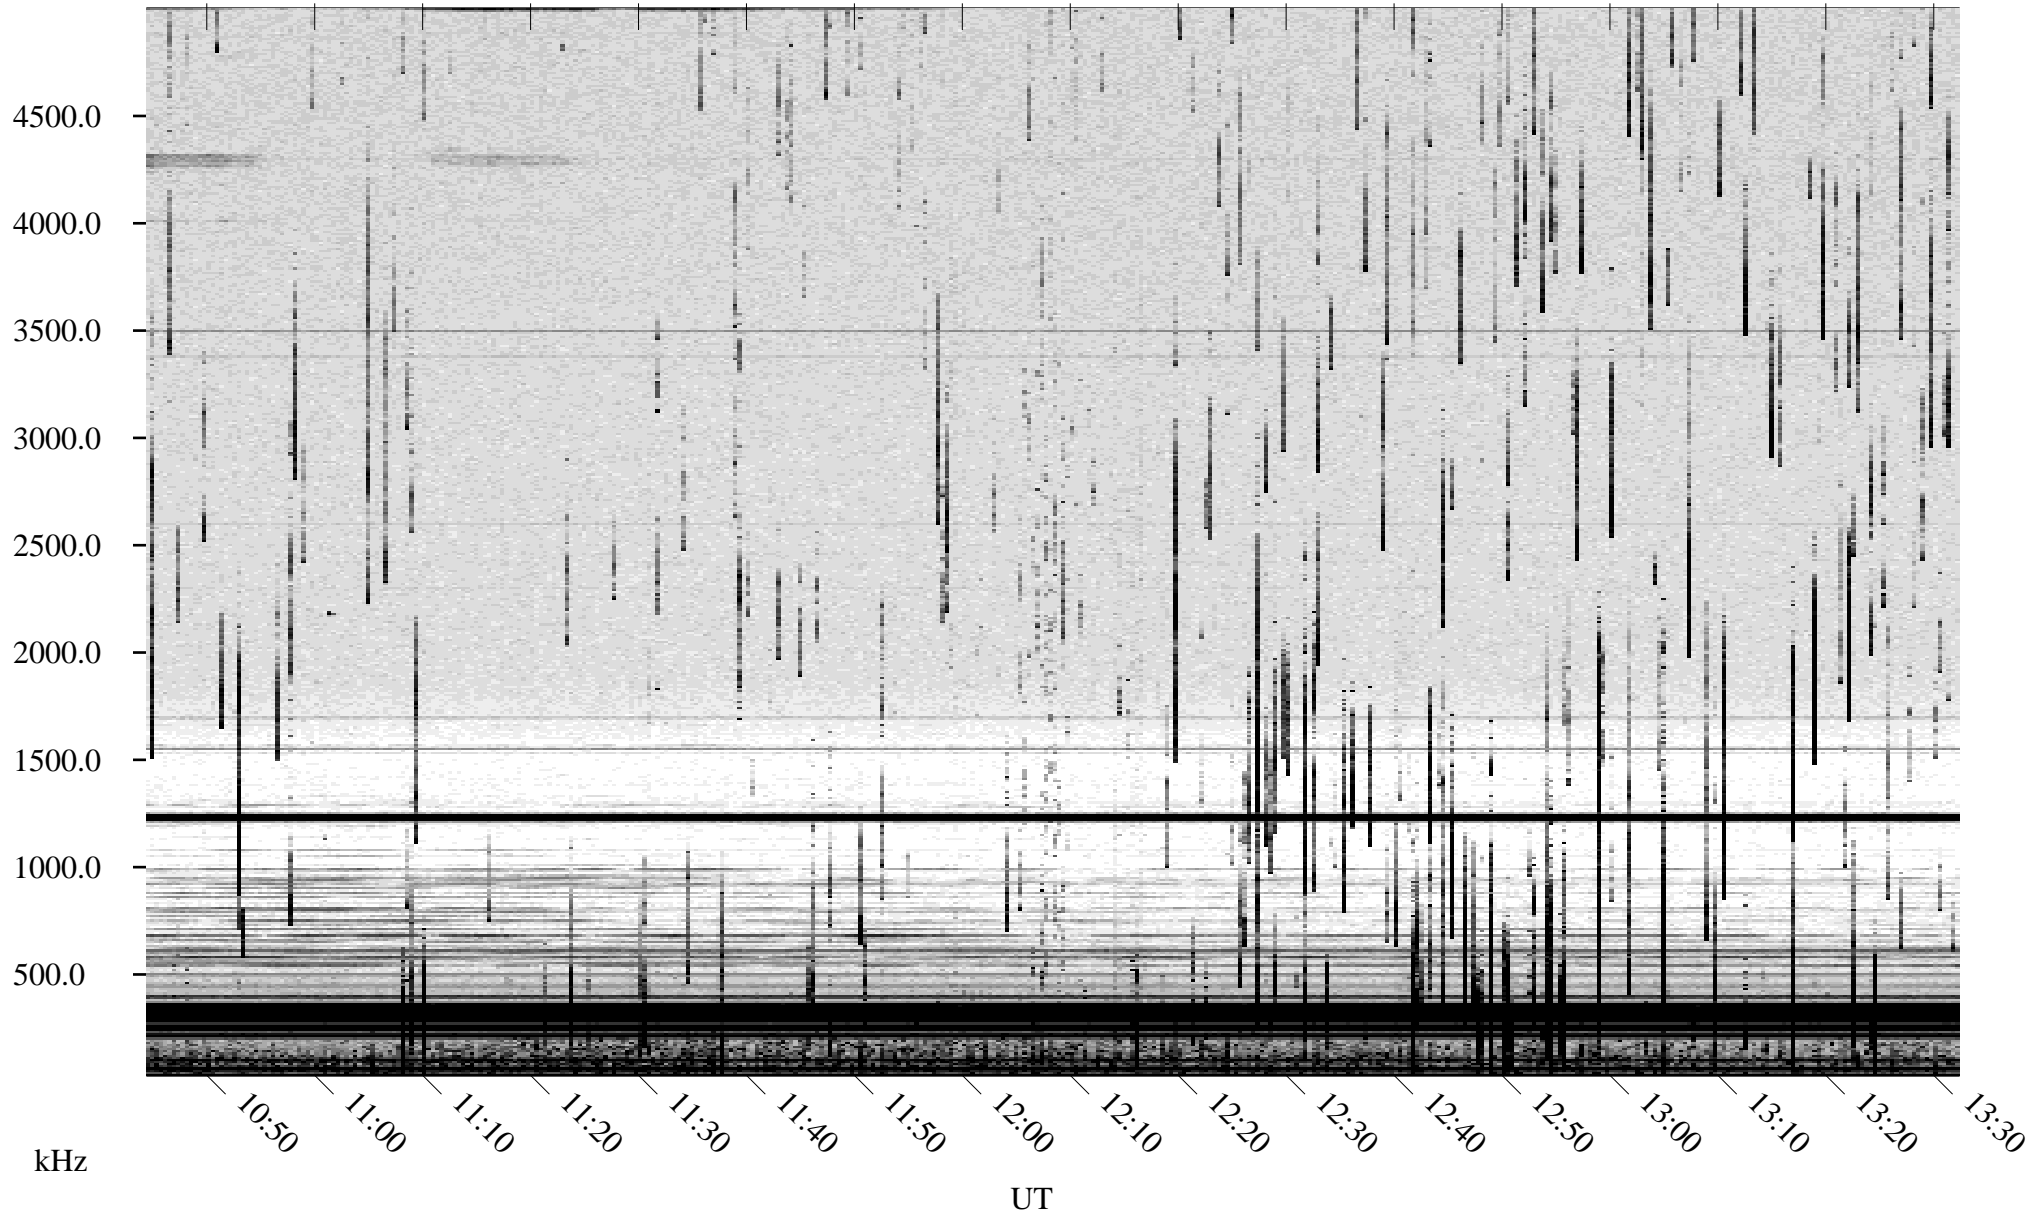

06/21/2003 Churchill, Manitoba

Linear Scale Black = 161 White = 15

ch03172l.z00m max_12

Page 1

06/21/2003 Churchill, Manitoba

Linear Scale Black = 161 White = 15

ch03172l.z00m max_12

Page 2

06/22/2003 Churchill, Manitoba

Linear Scale Black = 161 White = 15

ch03172l.z00m max_12

Page 3

06/22/2003 Churchill, Manitoba

Linear Scale Black = 161 White = 15

ch03172l.z00m max_12

Page 4

06/22/2003 Churchill, Manitoba

Linear Scale Black = 161 White = 15

ch03172l.z00m max_12

Page 5

06/22/2003 Churchill, Manitoba

Linear Scale Black = 161 White = 15

ch03172l.z00m max_12

Page 6

06/22/2003 Churchill, Manitoba

Linear Scale Black = 161 White = 15

ch03172l.z00m max_12

Page 7

06/22/2003 Churchill, Manitoba

Linear Scale Black = 161 White = 15

ch03172l.z00m max_12