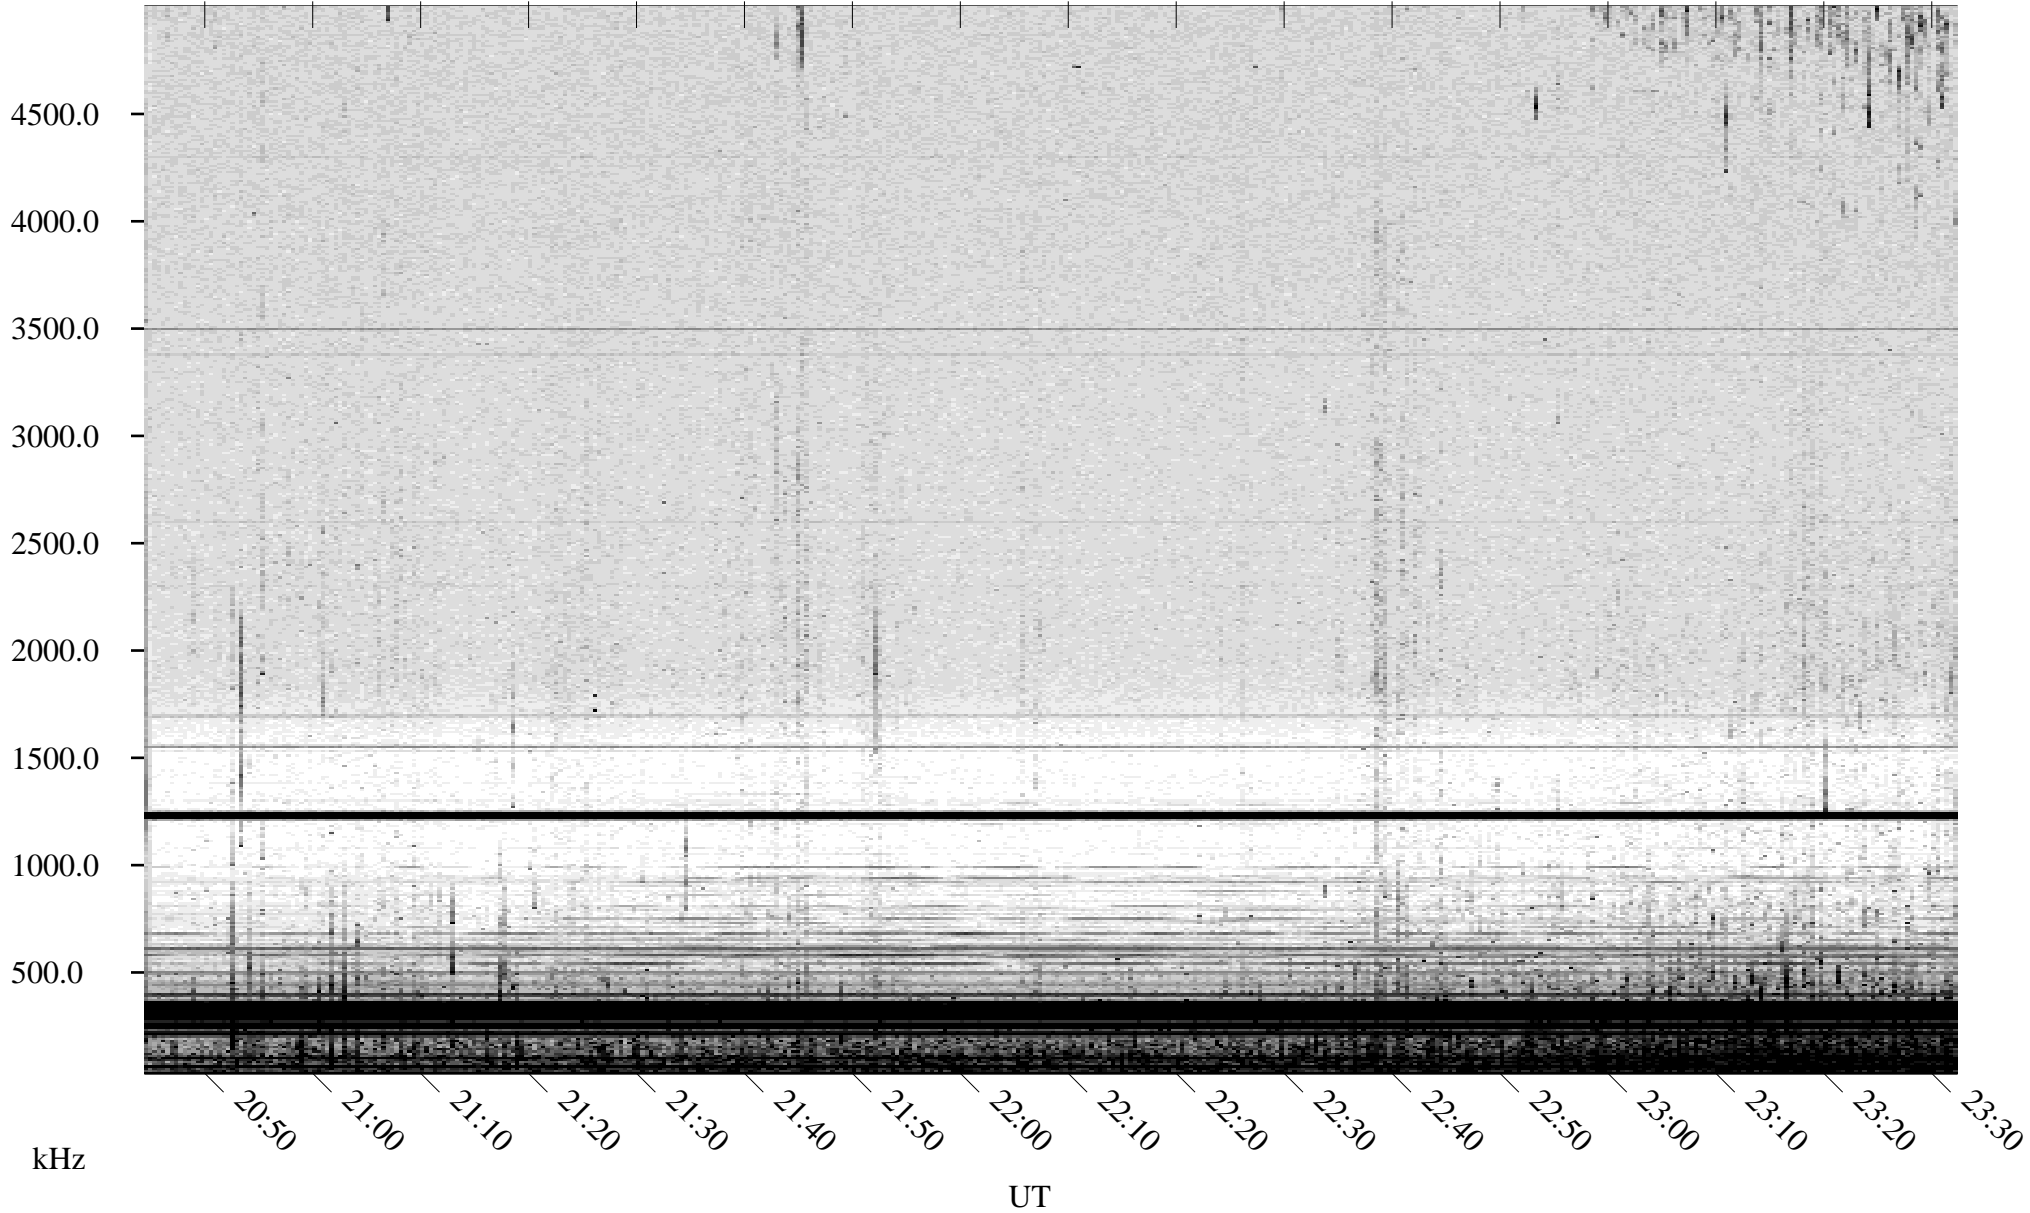

06/21/2003 Churchill, Manitoba

Linear Scale Black = 161 White = 15

ch03172l.z00m max_12

Page 1

06/21/2003 Churchill, Manitoba

Linear Scale Black = 161 White = 15

ch03172l.z00m max_12

Page 2

06/22/2003 Churchill, Manitoba

Linear Scale Black = 161 White = 15

ch03172l.z00m max_12

Page 3

06/22/2003 Churchill, Manitoba

Linear Scale Black = 161 White = 15

ch03172l.z00m max_12

Page 4

06/22/2003 Churchill, Manitoba

Linear Scale Black = 161 White = 15

ch03172l.z00m max_12

Page 5

06/22/2003 Churchill, Manitoba

Linear Scale Black = 161 White = 15

ch03172l.z00m max_12

Page 6

06/22/2003 Churchill, Manitoba

Linear Scale Black = 161 White = 15

ch03172l.z00m max_12

Page 7

06/22/2003 Churchill, Manitoba

Linear Scale Black = 161 White = 15

ch03172l.z00m max_12