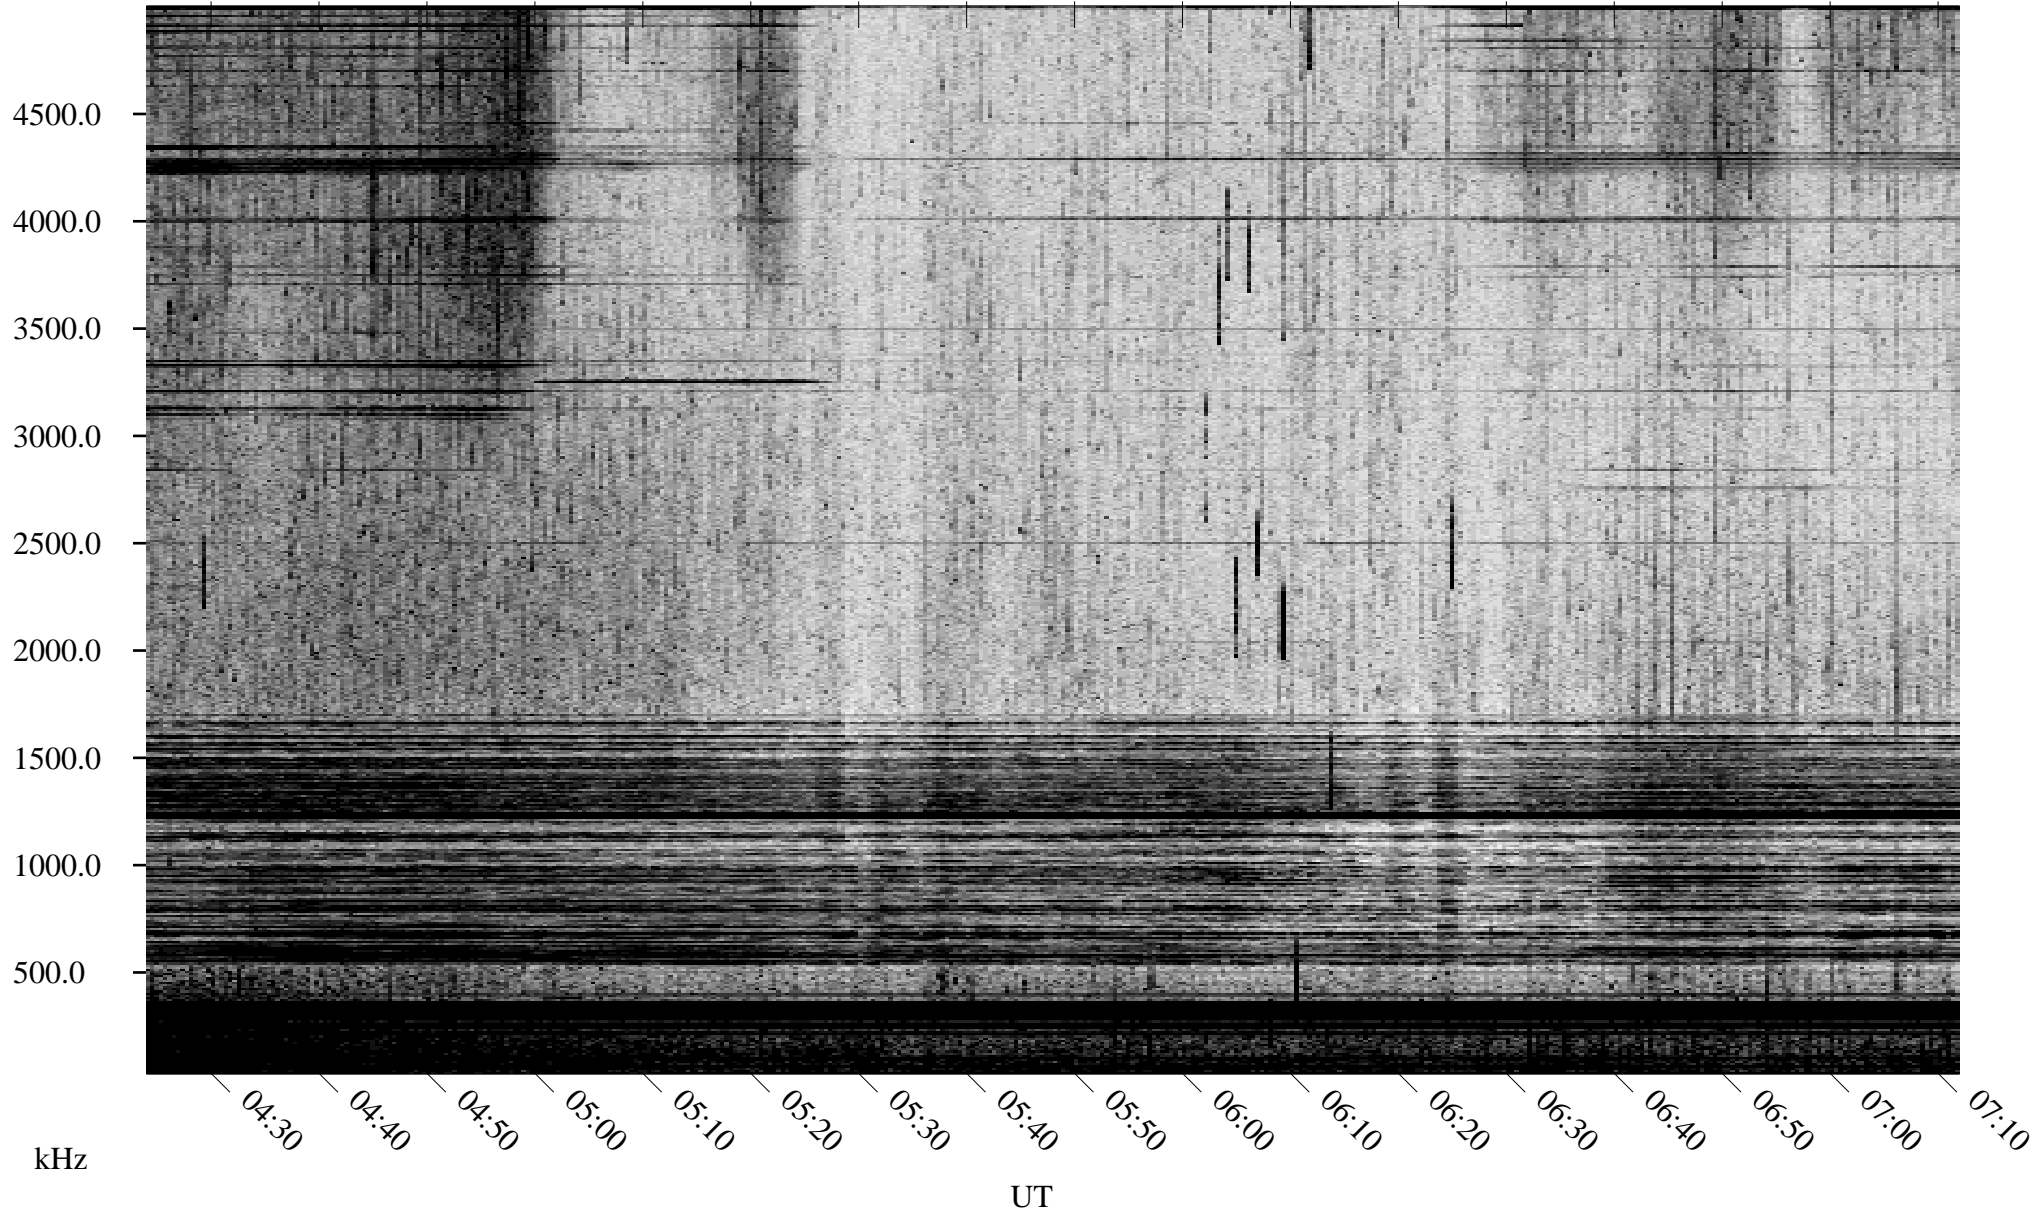

06/22/2003 Churchill, Manitoba

Linear Scale Black = 161 White = 15

ch03173l.z00m max_12

Page 1

06/22/2003 Churchill, Manitoba

Linear Scale Black = 161 White = 15

ch03173l.z00m max_12

Page 2

06/23/2003 Churchill, Manitoba

Linear Scale Black = 161 White = 15

ch03173l.z00m max_12

Page 3

06/23/2003 Churchill, Manitoba

Linear Scale Black = 161 White = 15

ch03173l.z00m max_12

Page 4

06/23/2003 Churchill, Manitoba

Linear Scale Black = 161 White = 15

ch031731.z00m max_12

Page 5

06/23/2003 Churchill, Manitoba

Linear Scale Black = 161 White = 15

ch03173l.z00m max_12

Page 6

06/23/2003 Churchill, Manitoba

Linear Scale Black = 161 White = 15

ch03173l.z00m max_12

Page 7

06/23/2003 Churchill, Manitoba

Linear Scale Black = 161 White = 15

ch03173l.z00m max_12