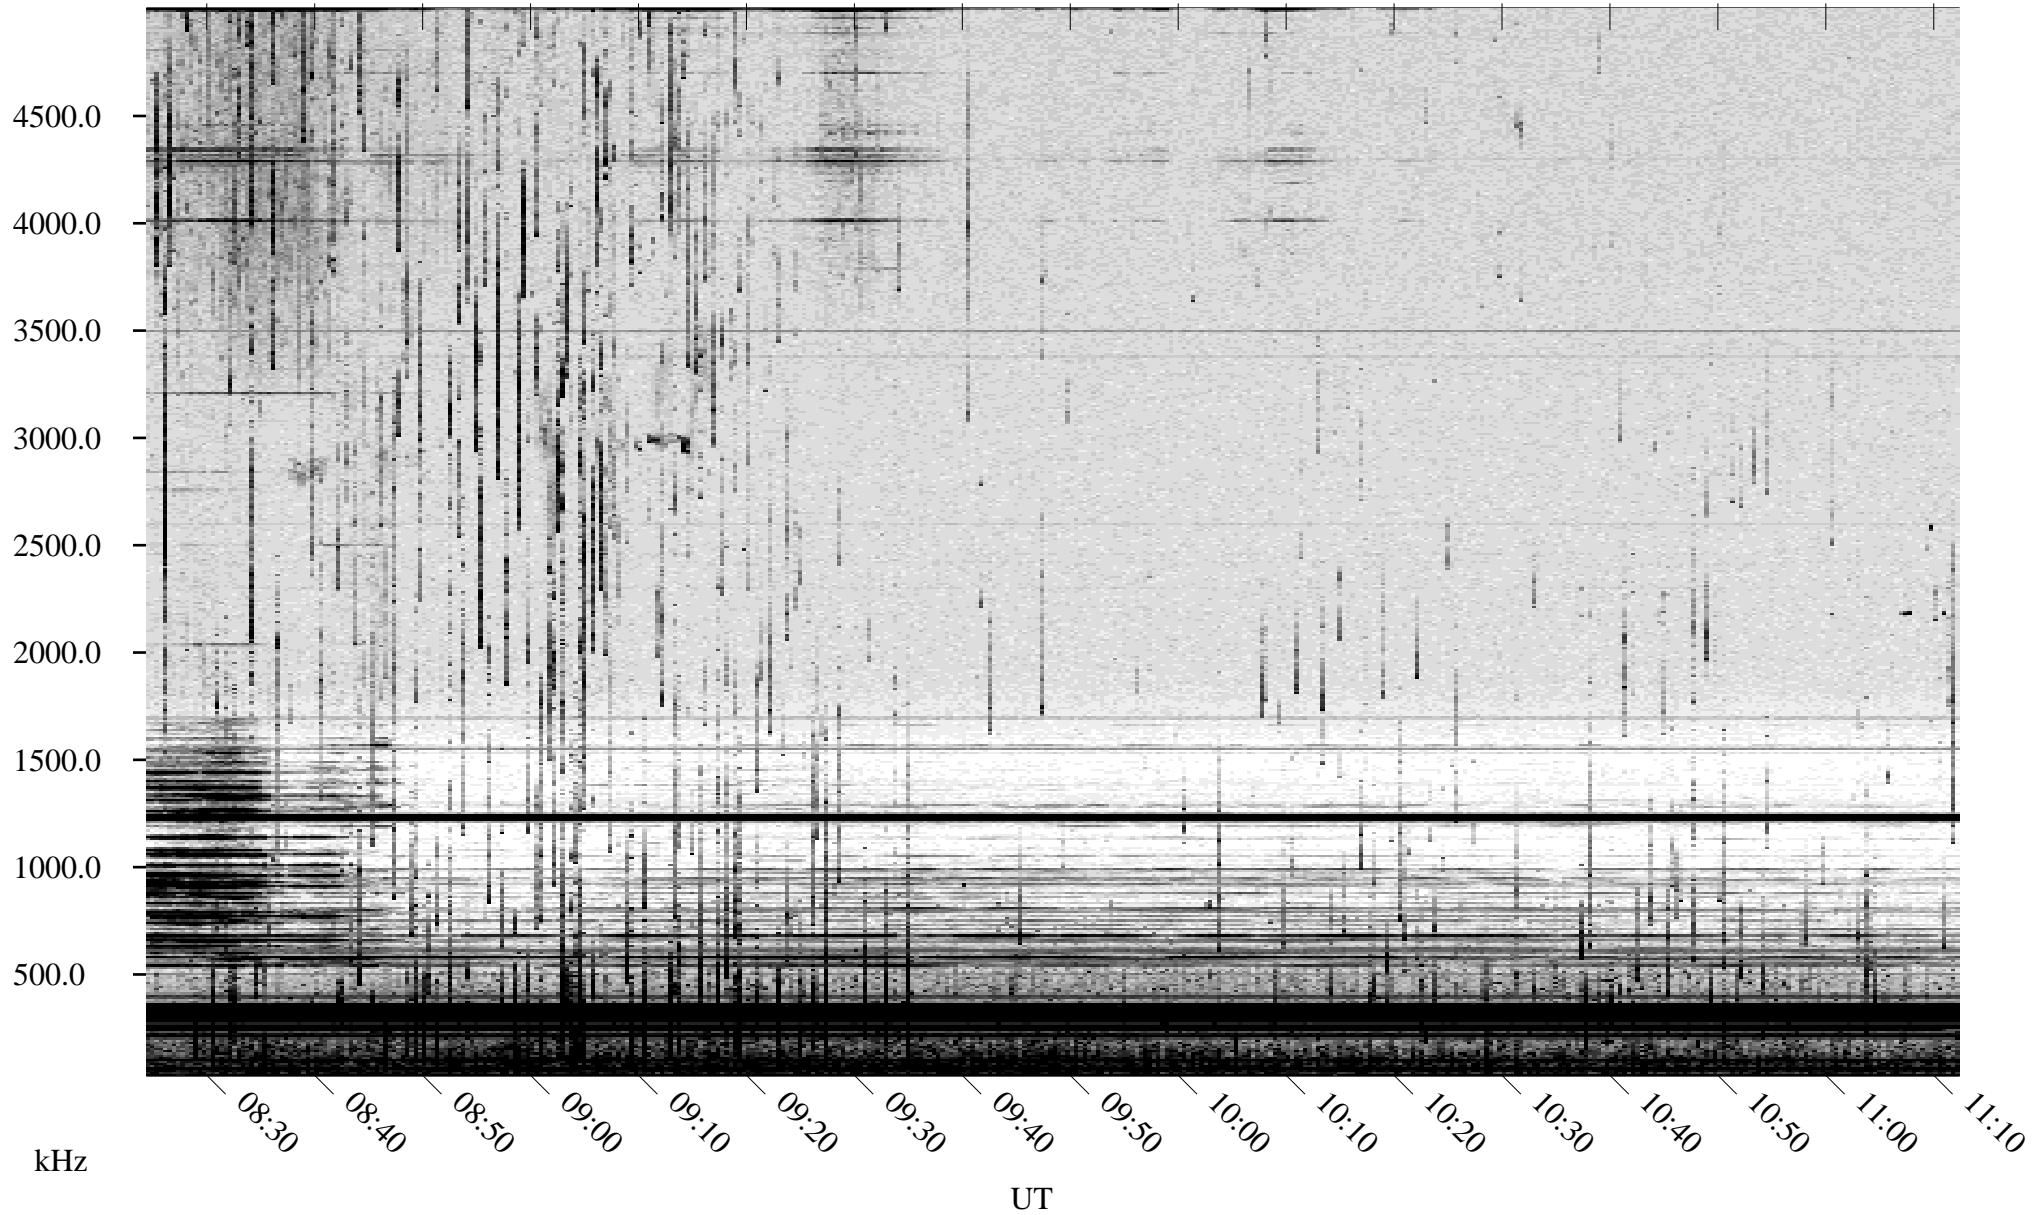

06/23/2003 Churchill, Manitoba

Linear Scale Black = 161 White = 15

ch03174l.z01m max_12

Page 1

06/24/2003 Churchill, Manitoba

Linear Scale Black = 161 White = 15

ch03174l.z01m max_12

Page 2

06/24/2003 Churchill, Manitoba

Linear Scale Black = 161 White = 15

ch03174l.z01m max_12

Page 3

06/24/2003 Churchill, Manitoba

Linear Scale Black = 161 White = 15

ch03174l.z01m max_12

Page 4

06/24/2003 Churchill, Manitoba

Linear Scale Black = 161 White = 15

ch03174l.z01m max_12

Page 5

06/24/2003 Churchill, Manitoba

Linear Scale Black = 161 White = 15

ch03174l.z01m max_12

Page 6

06/24/2003 Churchill, Manitoba

Linear Scale Black = 161 White = 15

ch03174l.z01m max_12

06/24/2003 Churchill, Manitoba

Linear Scale Black = 161 White = 15

ch03174l.z01m max_12

Page 8