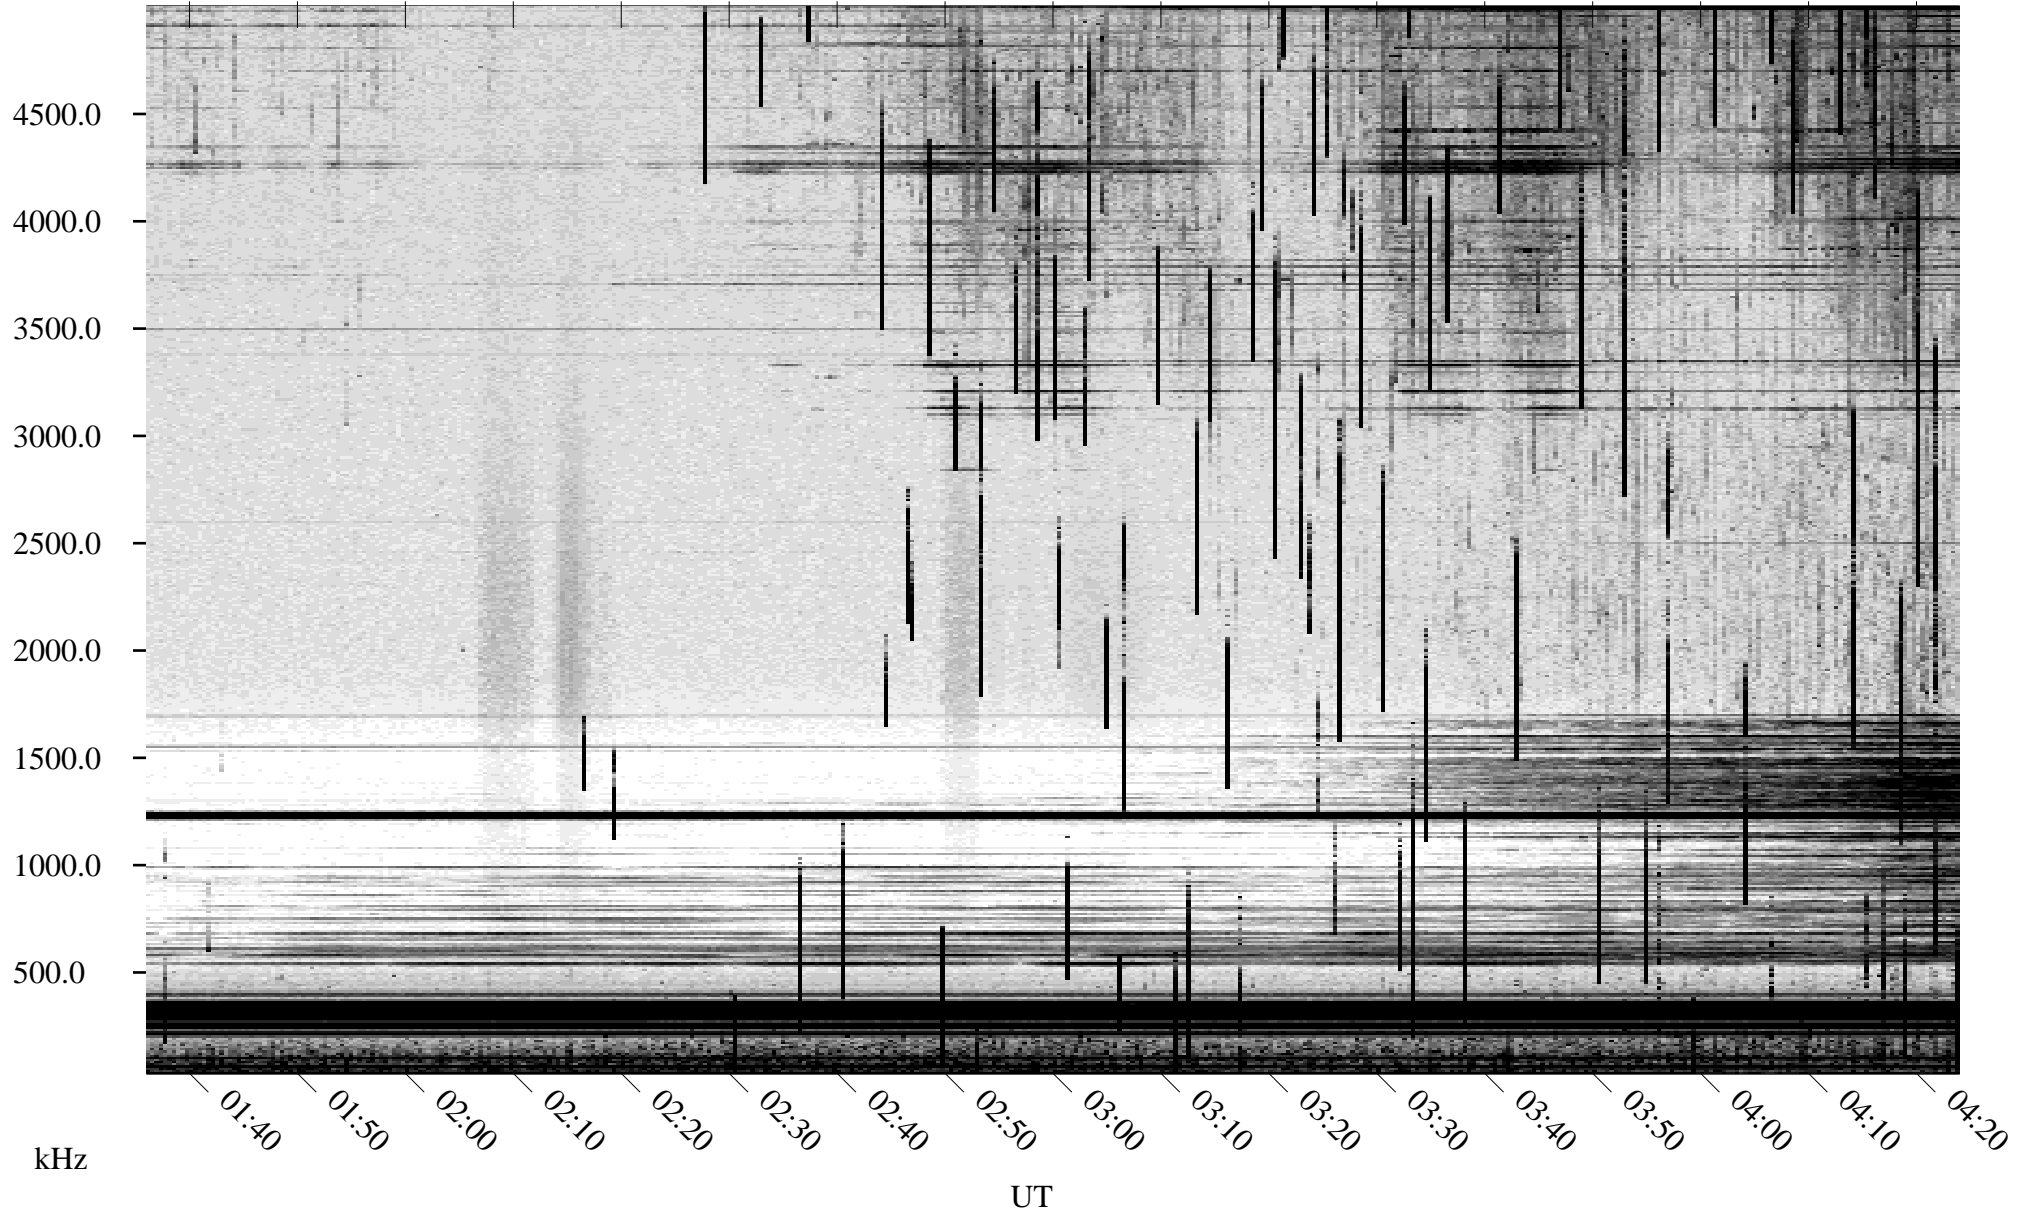

06/25/2003 Churchill, Manitoba

Linear Scale Black = 161 White = 15

ch03176l.z00m max_12

Page 1

06/25/2003 Churchill, Manitoba

Linear Scale Black = 161 White = 15

ch03176l.z00m max_12

Page 2

06/26/2003 Churchill, Manitoba

Linear Scale Black = 161 White = 15

ch03176l.z00m max_12

Page 3

06/26/2003 Churchill, Manitoba

Linear Scale Black = 161 White = 15

ch03176l.z00m max_12

Page 4

06/26/2003 Churchill, Manitoba

Linear Scale Black = 161 White = 15

ch03176l.z00m max_12

Page 5

06/26/2003 Churchill, Manitoba

Linear Scale Black = 161 White = 15

ch03176l.z00m max_12

Page 6

06/26/2003 Churchill, Manitoba

Linear Scale Black = 161 White = 15

ch03176l.z00m max_12

Page 7

06/26/2003 Churchill, Manitoba

Linear Scale Black = 161 White = 15

ch03176l.z00m max_12