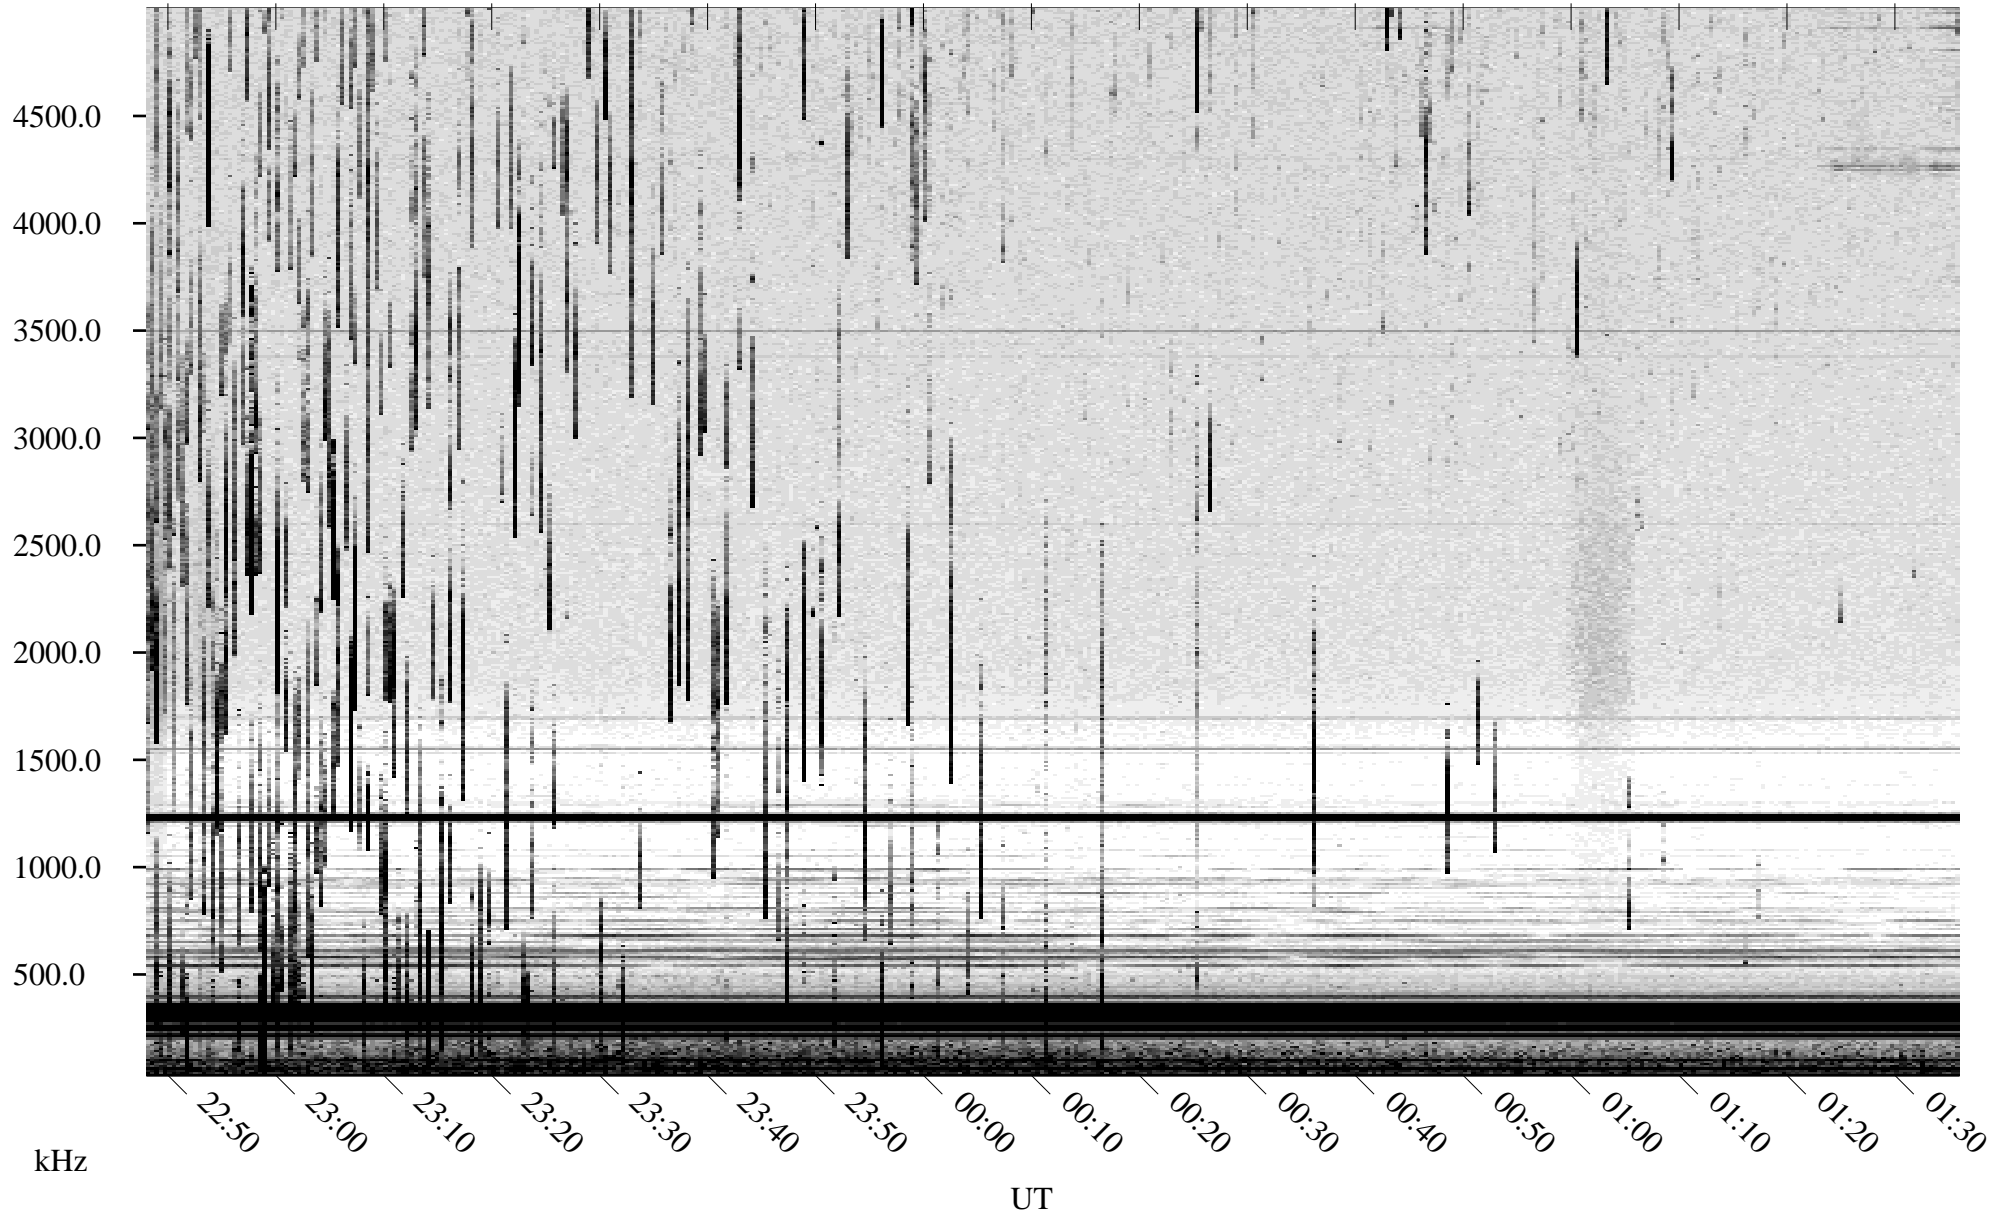

06/25/2003 Churchill, Manitoba

Linear Scale Black = 161 White = 15

ch03176l.z00m max_12

Page 1

06/25/2003 Churchill, Manitoba

Linear Scale Black = 161 White = 15

ch03176l.z00m max_12

Page 2

06/26/2003 Churchill, Manitoba

Linear Scale Black = 161 White = 15

ch03176l.z00m max_12

Page 3

06/26/2003 Churchill, Manitoba

Linear Scale Black = 161 White = 15

ch03176l.z00m max_12

Page 4

06/26/2003 Churchill, Manitoba

Linear Scale Black = 161 White = 15

ch03176l.z00m max_12

Page 5

06/26/2003 Churchill, Manitoba

Linear Scale Black = 161 White = 15

ch03176l.z00m max_12

Page 6

06/26/2003 Churchill, Manitoba

Linear Scale Black = 161 White = 15

ch03176l.z00m max_12

Page 7

06/26/2003 Churchill, Manitoba

Linear Scale Black = 161 White = 15

ch03176l.z00m max_12