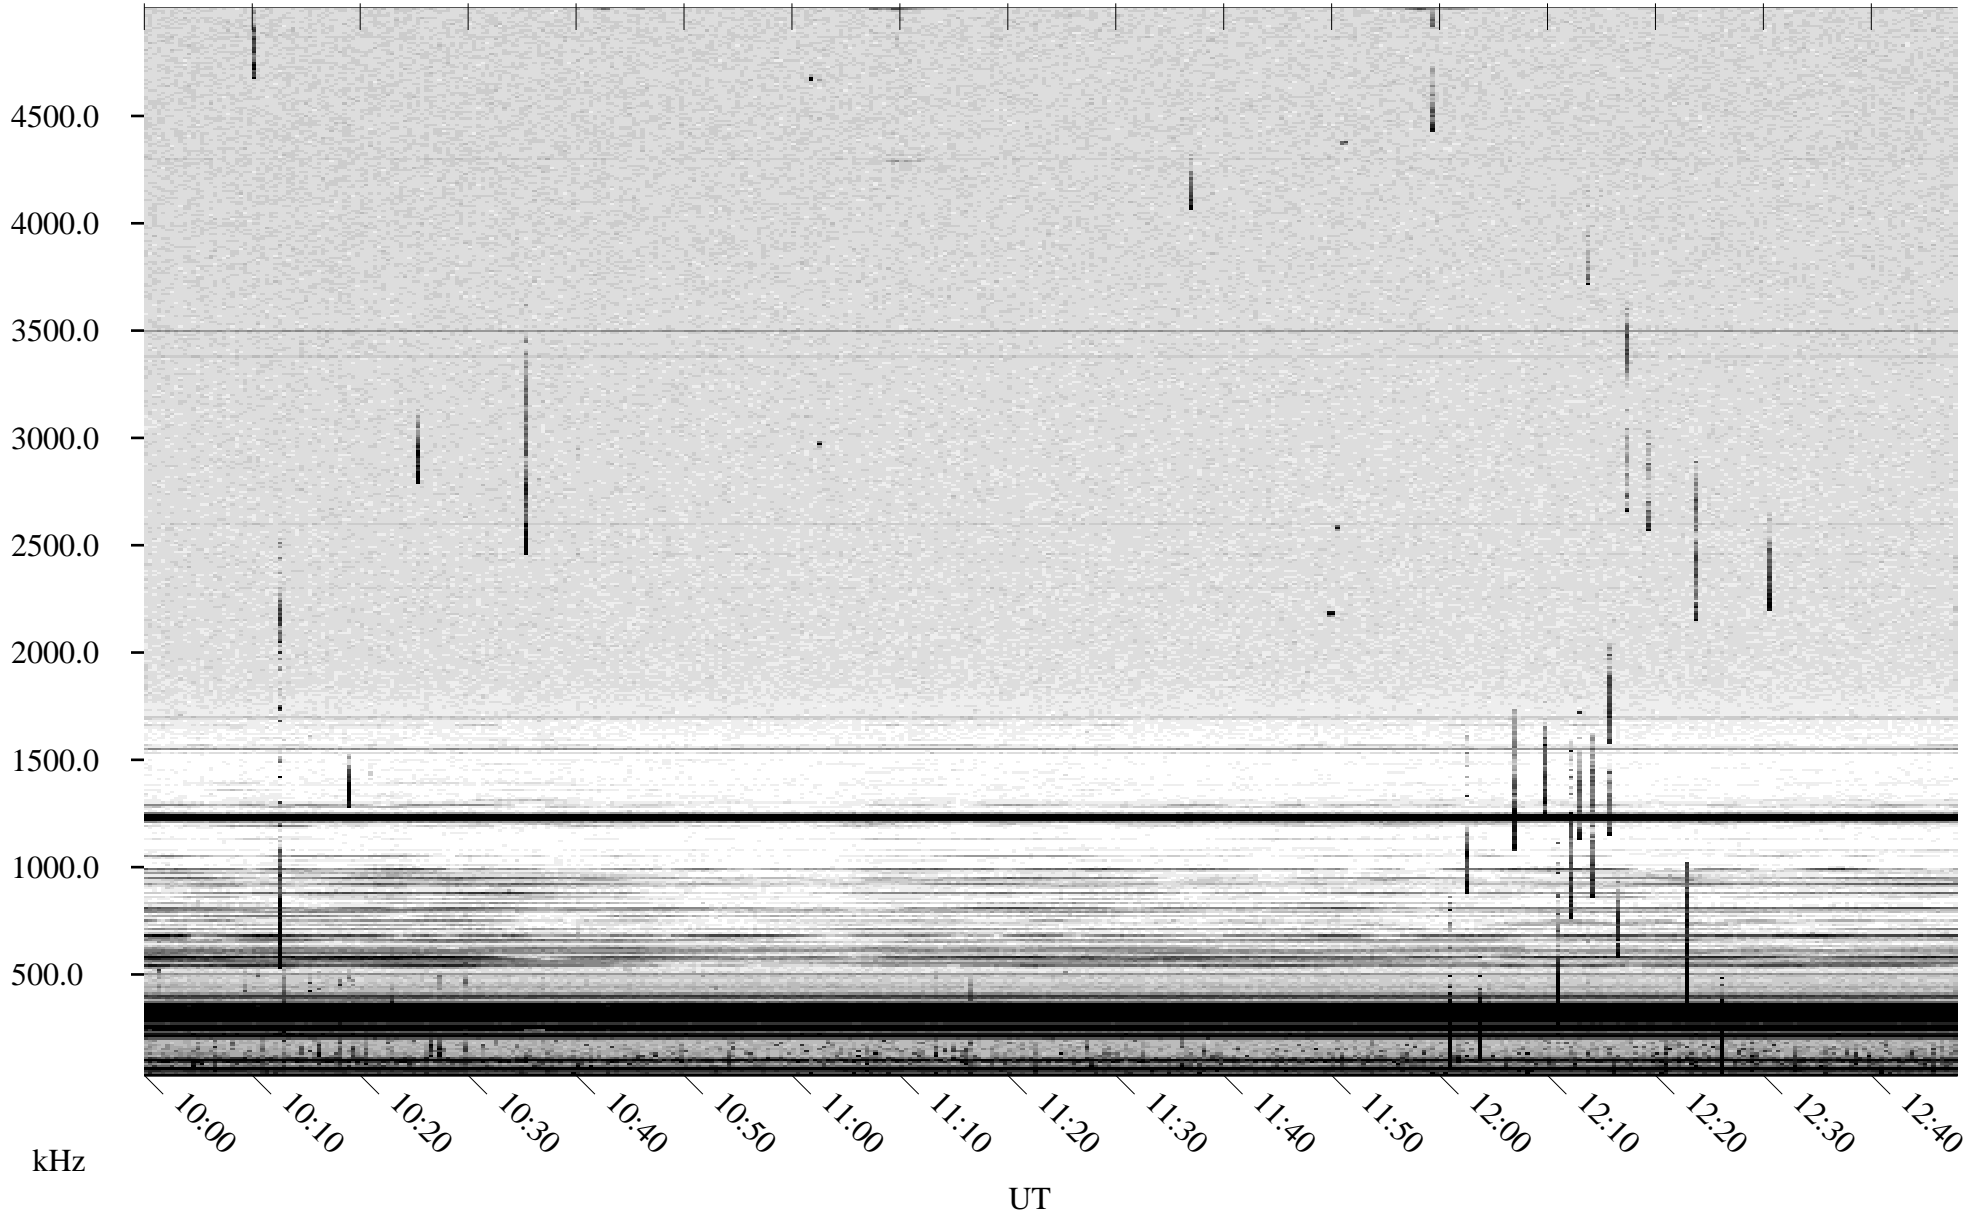

06/27/2003 Churchill, Manitoba

Linear Scale Black = 161 White = 15

ch03178l.z00m max_12

Page 1

06/27/2003 Churchill, Manitoba

Linear Scale Black = 161 White = 15

ch03178l.z00m max_12

Page 2

06/28/2003 Churchill, Manitoba

Linear Scale Black = 161 White = 15

ch03178l.z00m max_12

Page 3

06/28/2003 Churchill, Manitoba

Linear Scale Black = 161 White = 15

ch03178l.z00m max_12

Page 4

06/28/2003 Churchill, Manitoba

Linear Scale Black = 161 White = 15

ch03178l.z00m max_12

Page 5

06/28/2003 Churchill, Manitoba

Linear Scale Black = 161 White = 15

ch03178l.z00m max_12

Page 6

06/28/2003 Churchill, Manitoba

Linear Scale Black = 161 White = 15

ch03178l.z00m max_12

Page 7

06/28/2003 Churchill, Manitoba

Linear Scale Black = 161 White = 15

ch03178l.z00m max_12