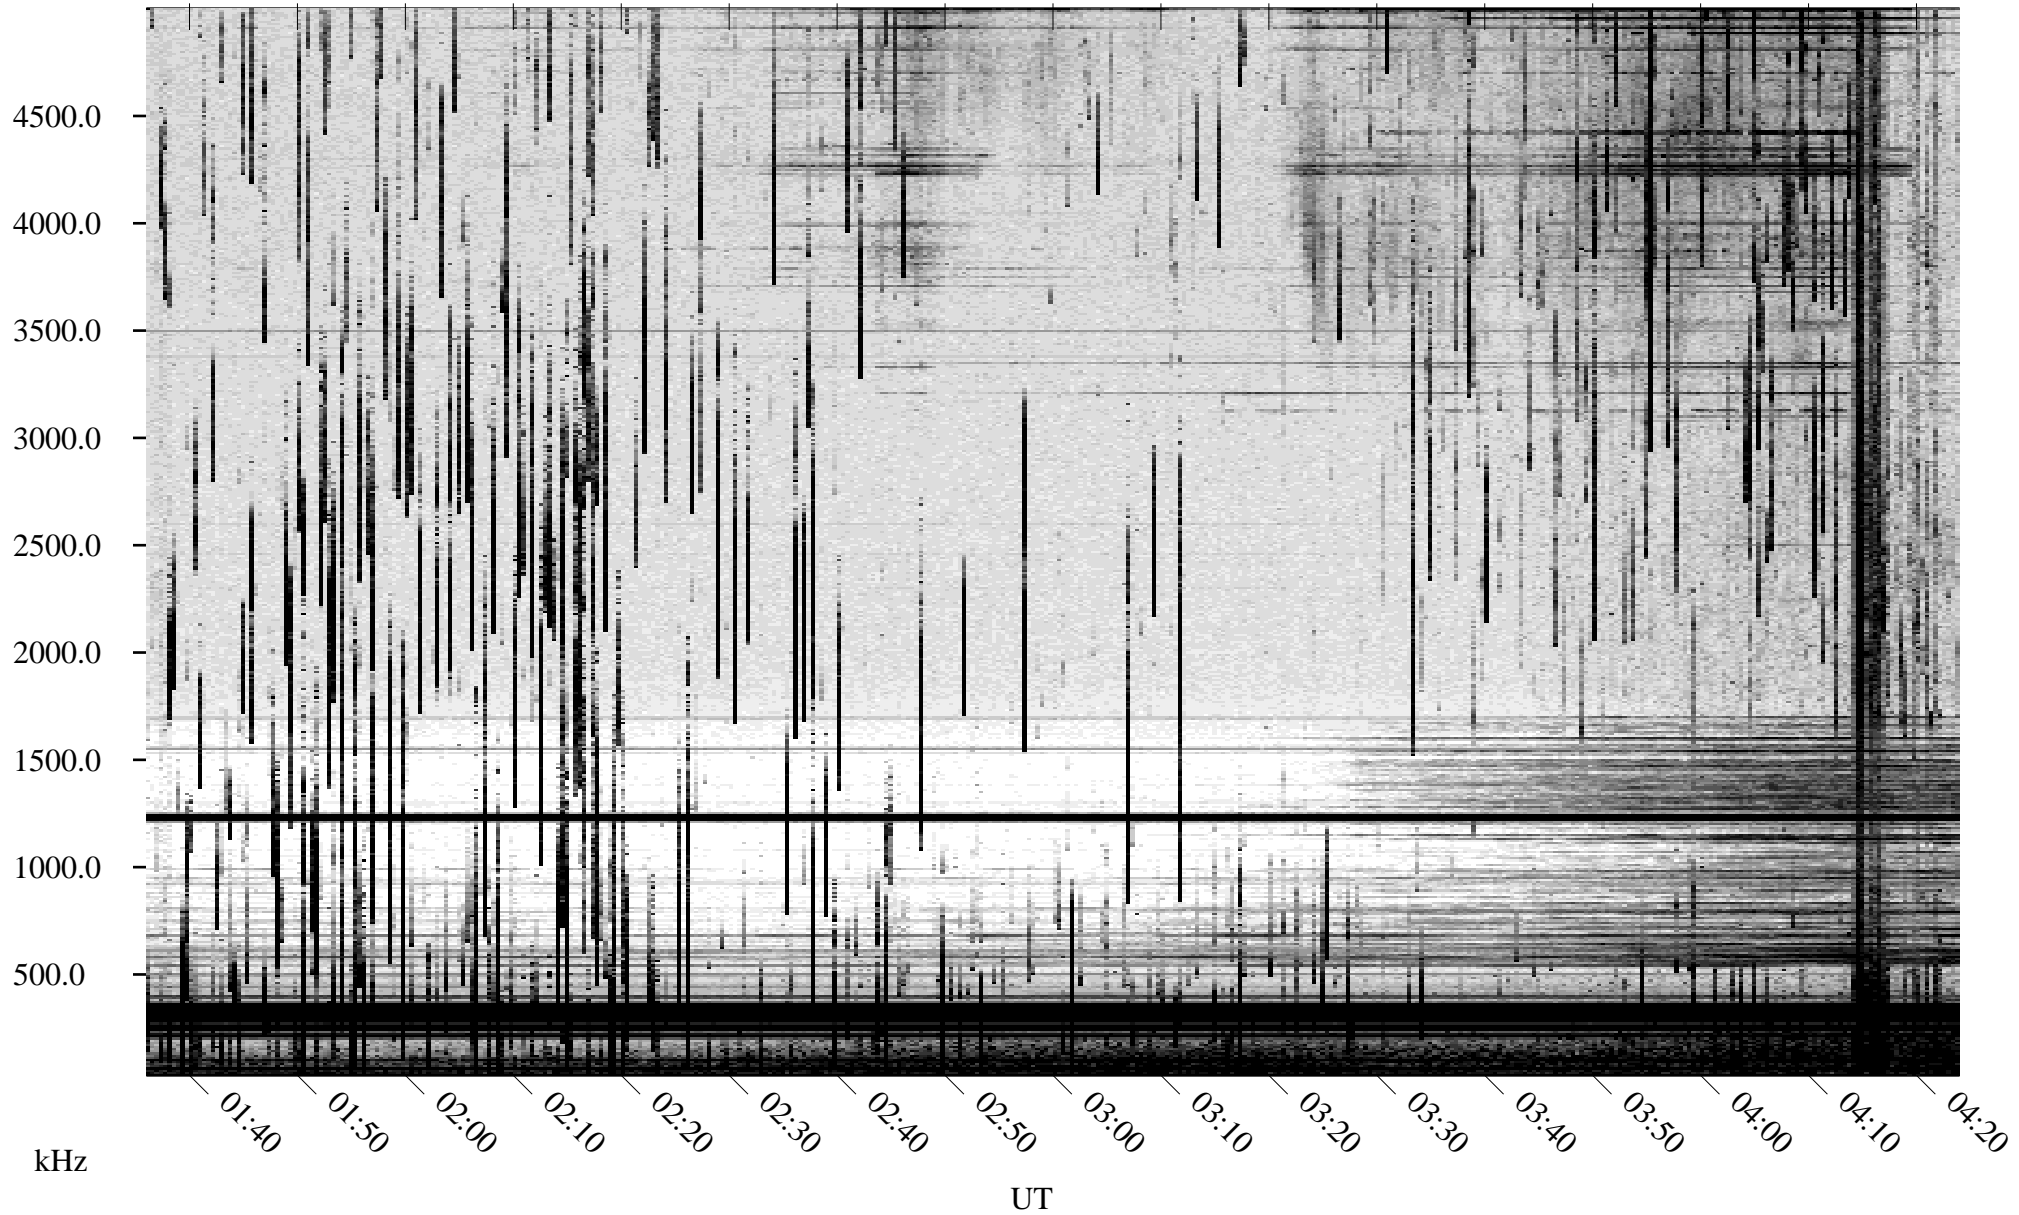

# 06/28/2003 Churchill, Manitoba

Linear Scale    Black = 161    White = 15

ch03179l.z00m max\_12

Page 1

# 06/28/2003 Churchill, Manitoba

Linear Scale    Black = 161    White = 15

ch03179l.z00m max\_12

Page 2

# 06/29/2003 Churchill, Manitoba

Linear Scale    Black = 161    White = 15

ch03179l.z00m max\_12

Page 3

# 06/29/2003 Churchill, Manitoba

Linear Scale    Black = 161    White = 15

ch03179l.z00m max\_12

Page 4