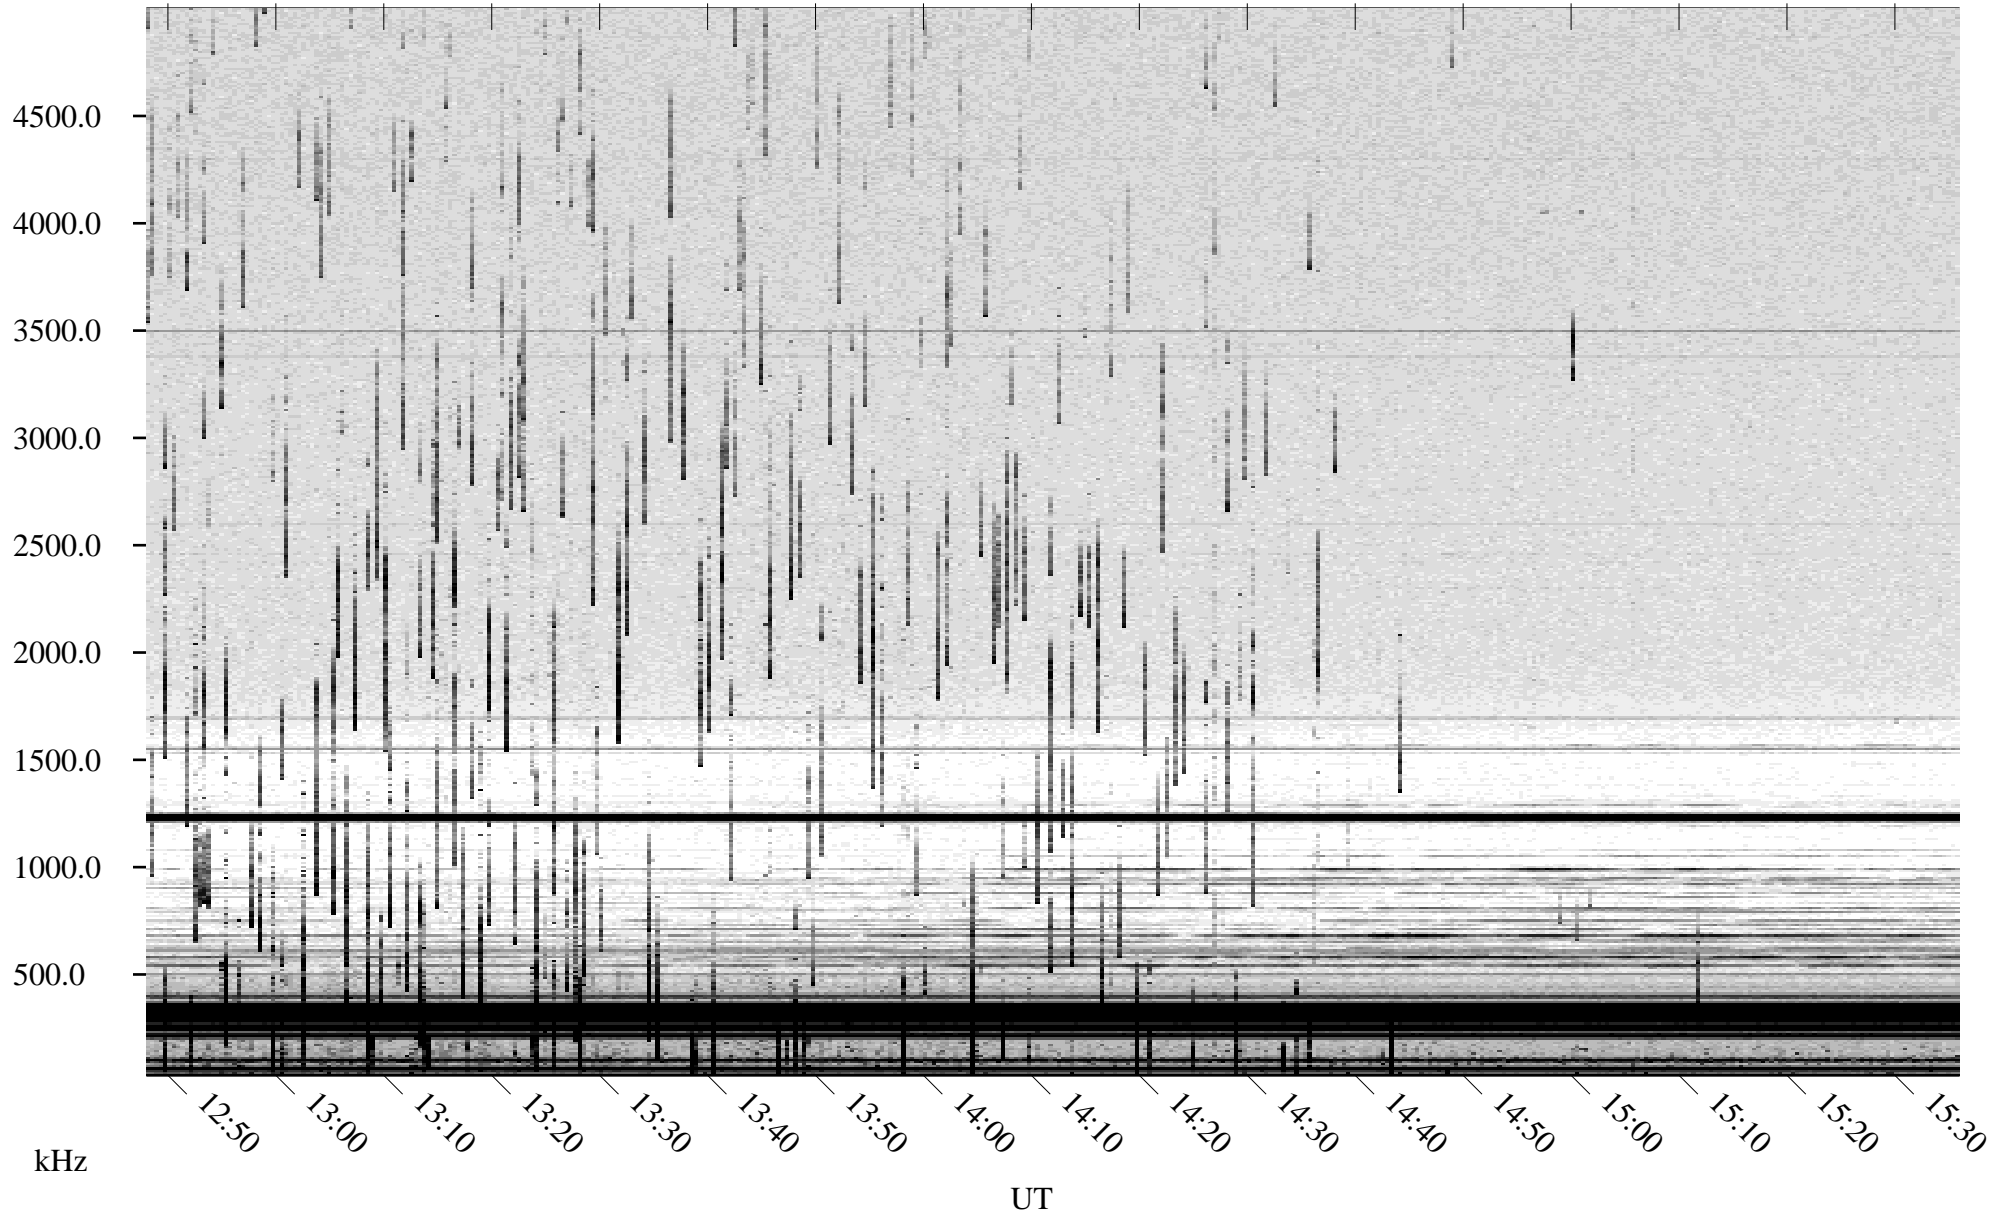

# 06/29/2003 Churchill, Manitoba

Linear Scale    Black = 161    White = 15

ch03179l.z00m max\_12

Page 5

# 06/29/2003 Churchill, Manitoba

Linear Scale    Black = 161    White = 15

ch03179l.z00m max\_12

Page 6

# 06/29/2003 Churchill, Manitoba

Linear Scale    Black = 161    White = 15

ch03179l.z00m max\_12

Page 7

# 06/29/2003 Churchill, Manitoba

Linear Scale    Black = 161    White = 15

ch03179l.z00m max\_12

Page 8