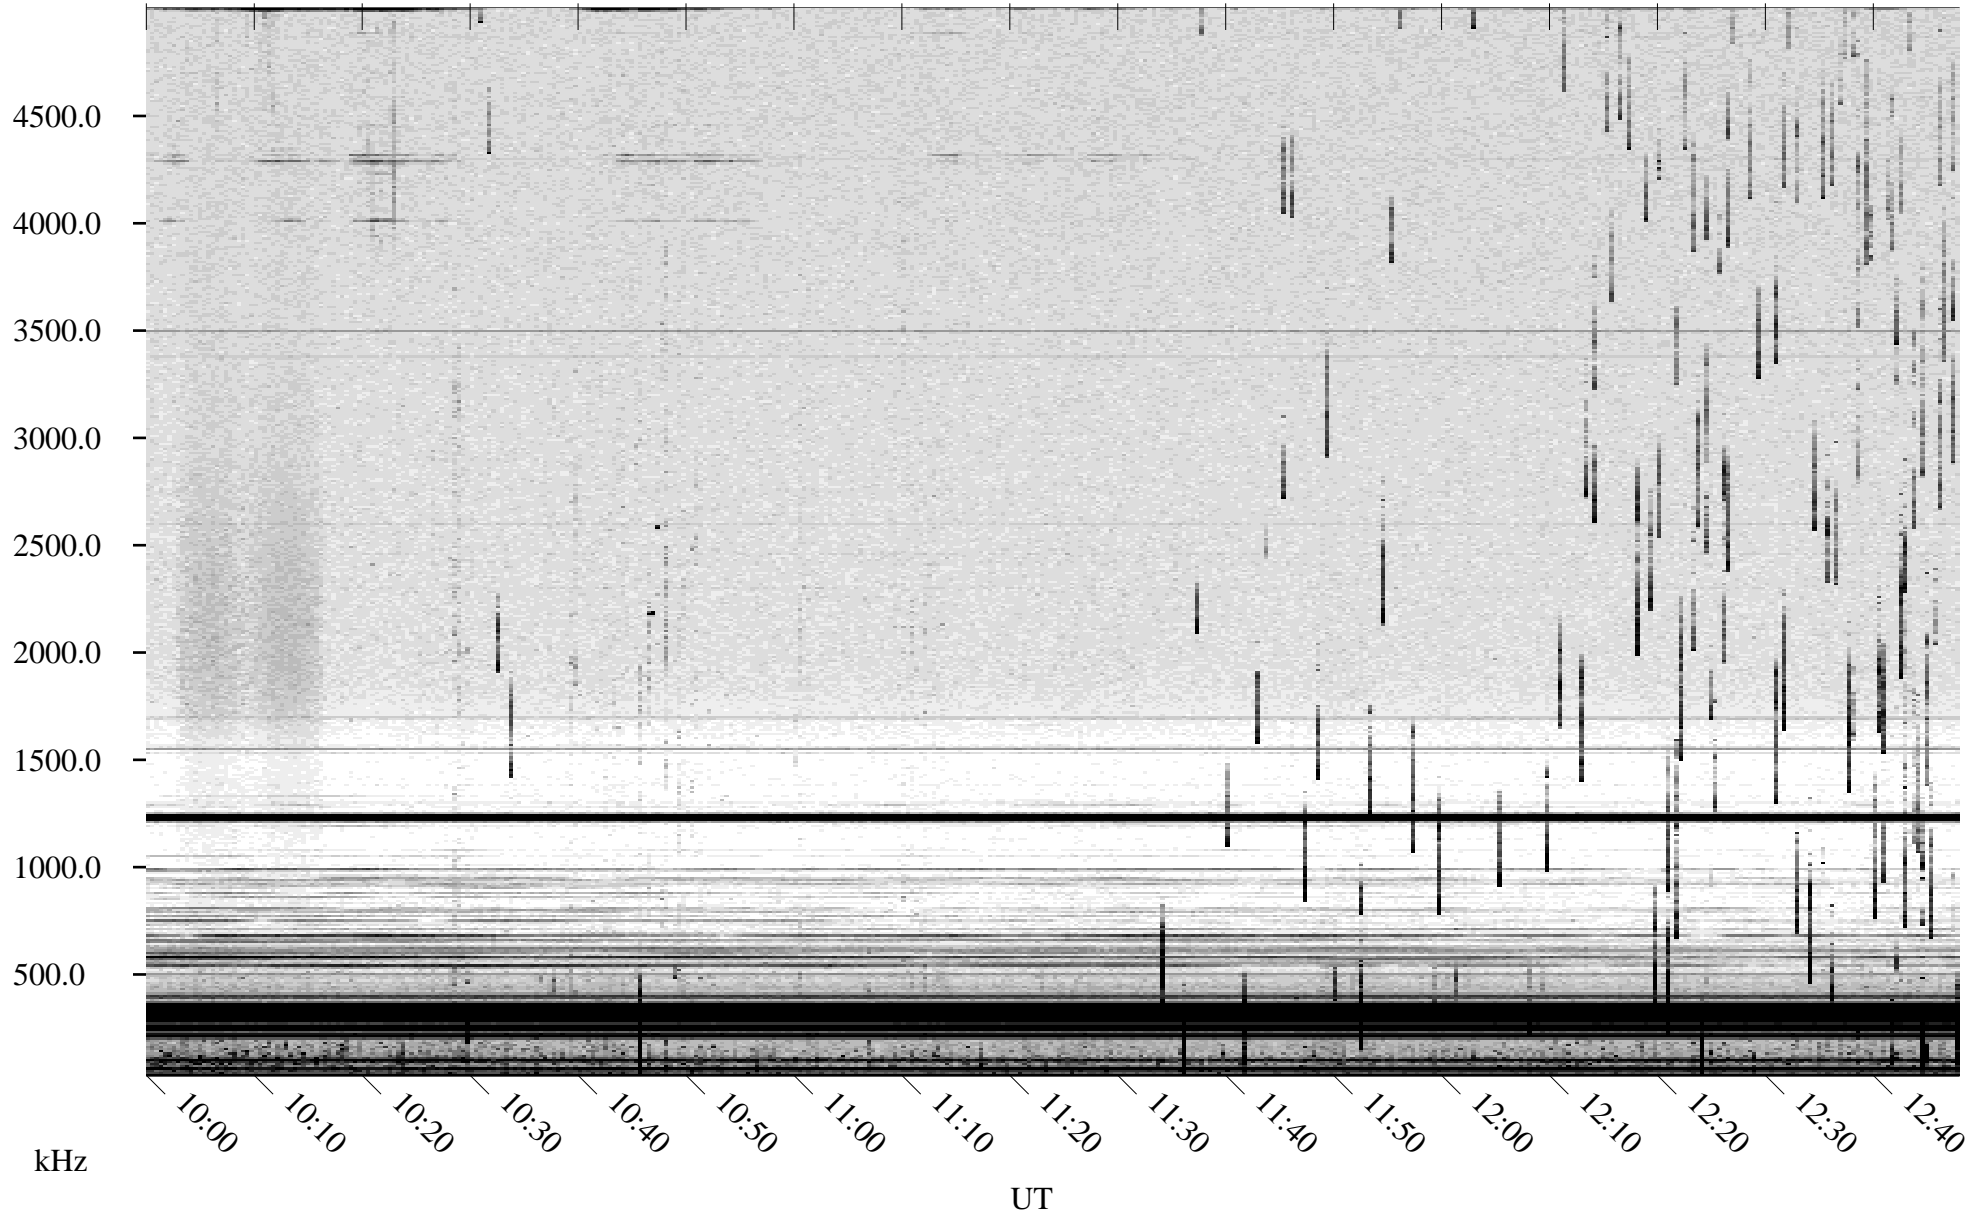

# 06/29/2003 Churchill, Manitoba

Linear Scale    Black = 161    White = 15

ch03179l.z00m max\_12

Page 5

# 06/29/2003 Churchill, Manitoba

Linear Scale    Black = 161    White = 15

ch03179l.z00m max\_12

Page 6

# 06/29/2003 Churchill, Manitoba

Linear Scale    Black = 161    White = 15

ch03179l.z00m max\_12

Page 7

# 06/29/2003 Churchill, Manitoba

Linear Scale    Black = 161    White = 15

ch03179l.z00m max\_12

Page 8