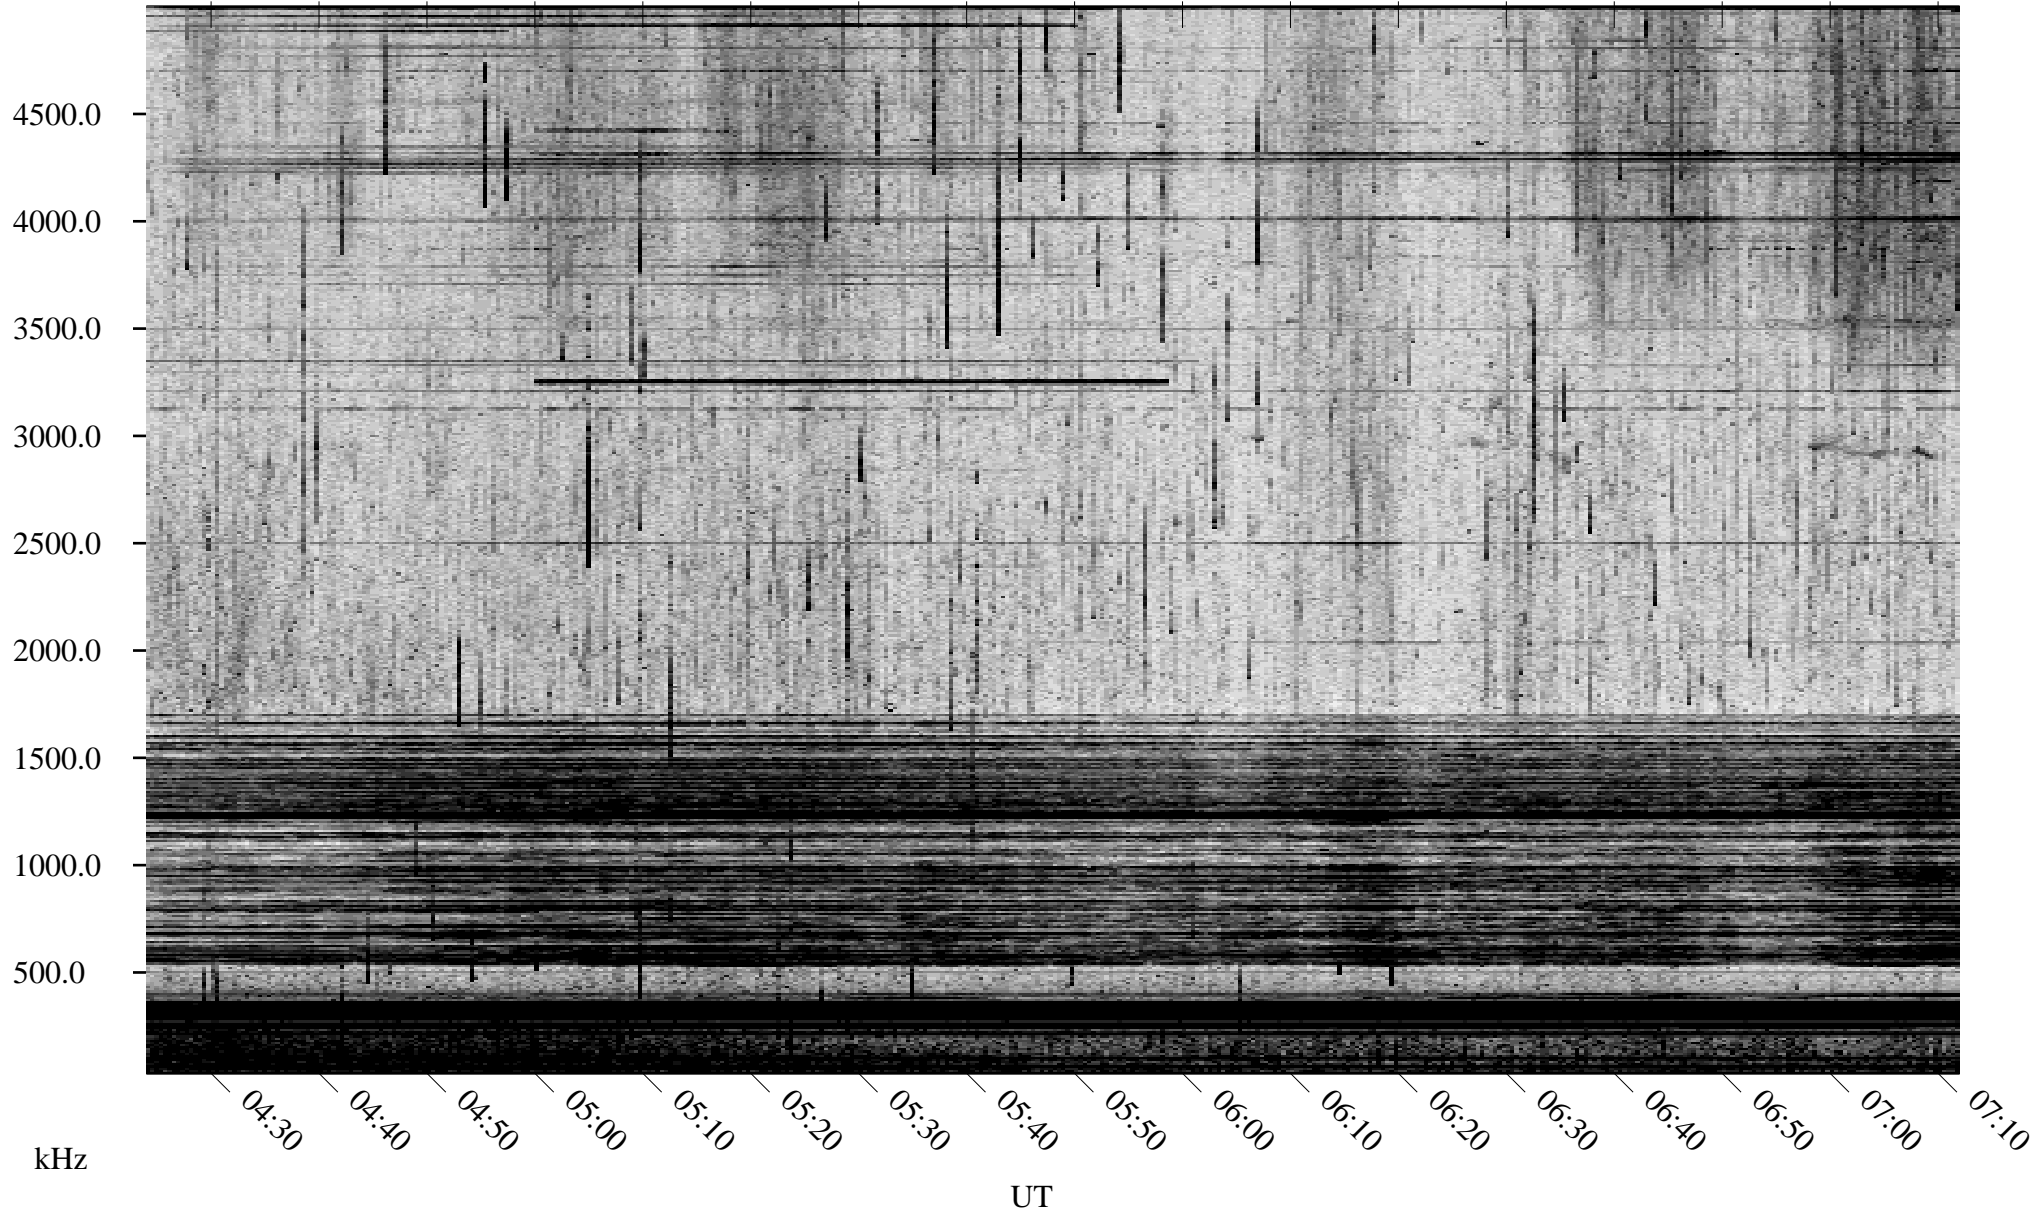

# 06/29/2003 Churchill, Manitoba

Linear Scale    Black = 161    White = 15

ch03179l.z00m max\_12

Page 3

# 06/29/2003 Churchill, Manitoba

Linear Scale    Black = 161    White = 15

ch03179l.z00m max\_12

Page 4