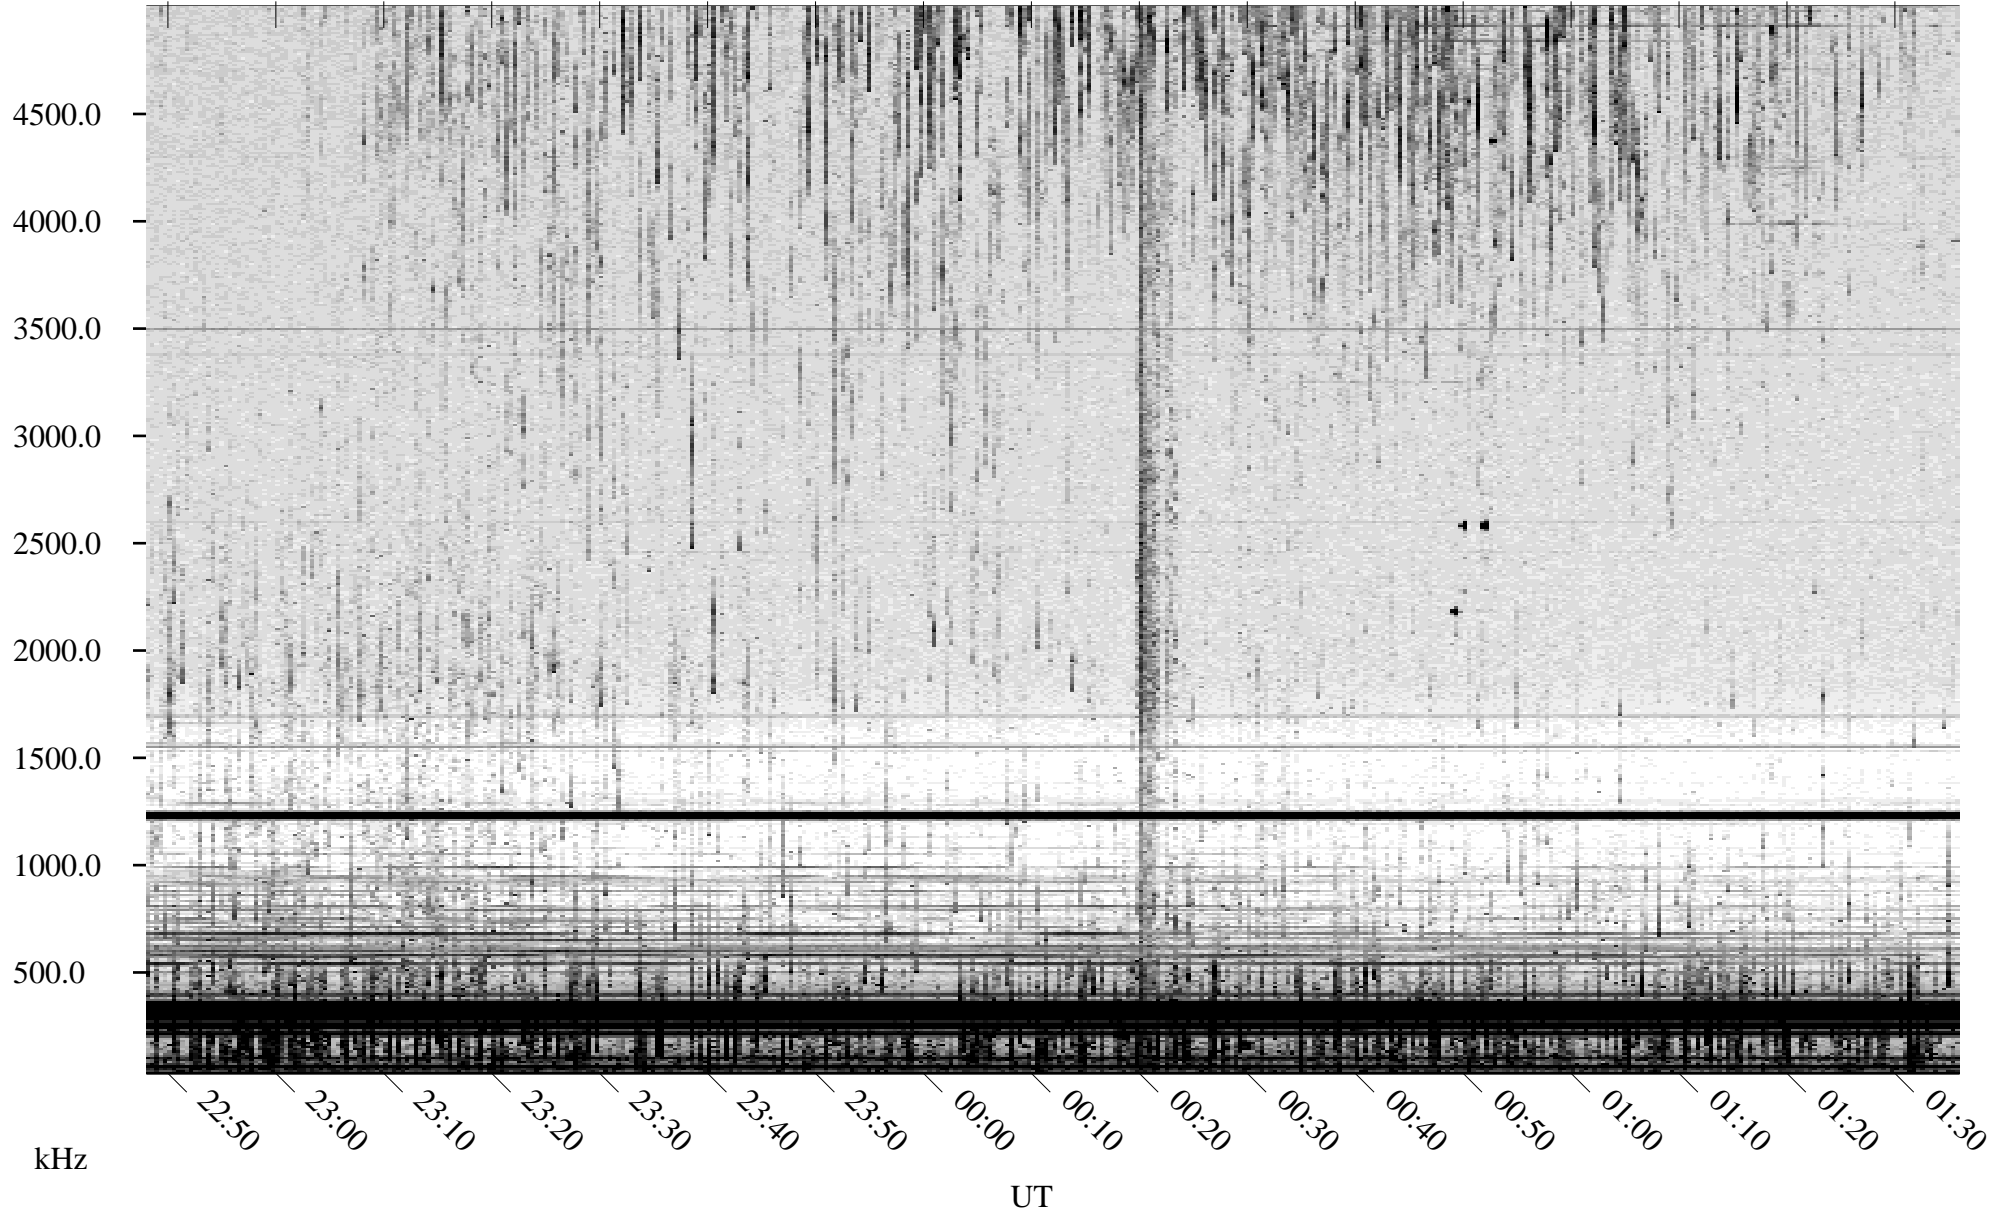

06/29/2003 Churchill, Manitoba

Linear Scale Black = 161 White = 15

ch03180l.z00m max_12

Page 1

06/29/2003 Churchill, Manitoba

Linear Scale Black = 161 White = 15

ch03180l.z00m max_12

Page 2

06/30/2003 Churchill, Manitoba

Linear Scale Black = 161 White = 15

ch03180l.z00m max_12

Page 3

06/30/2003 Churchill, Manitoba

Linear Scale Black = 161 White = 15

ch03180l.z00m max_12

Page 4

06/30/2003 Churchill, Manitoba

Linear Scale Black = 161 White = 15

ch03180l.z00m max_12

Page 5

06/30/2003 Churchill, Manitoba

Linear Scale Black = 161 White = 15

ch03180l.z00m max_12

Page 6

06/30/2003 Churchill, Manitoba

Linear Scale Black = 161 White = 15

ch03180l.z00m max_12

Page 7

06/30/2003 Churchill, Manitoba

Linear Scale Black = 161 White = 15

ch03180l.z00m max_12