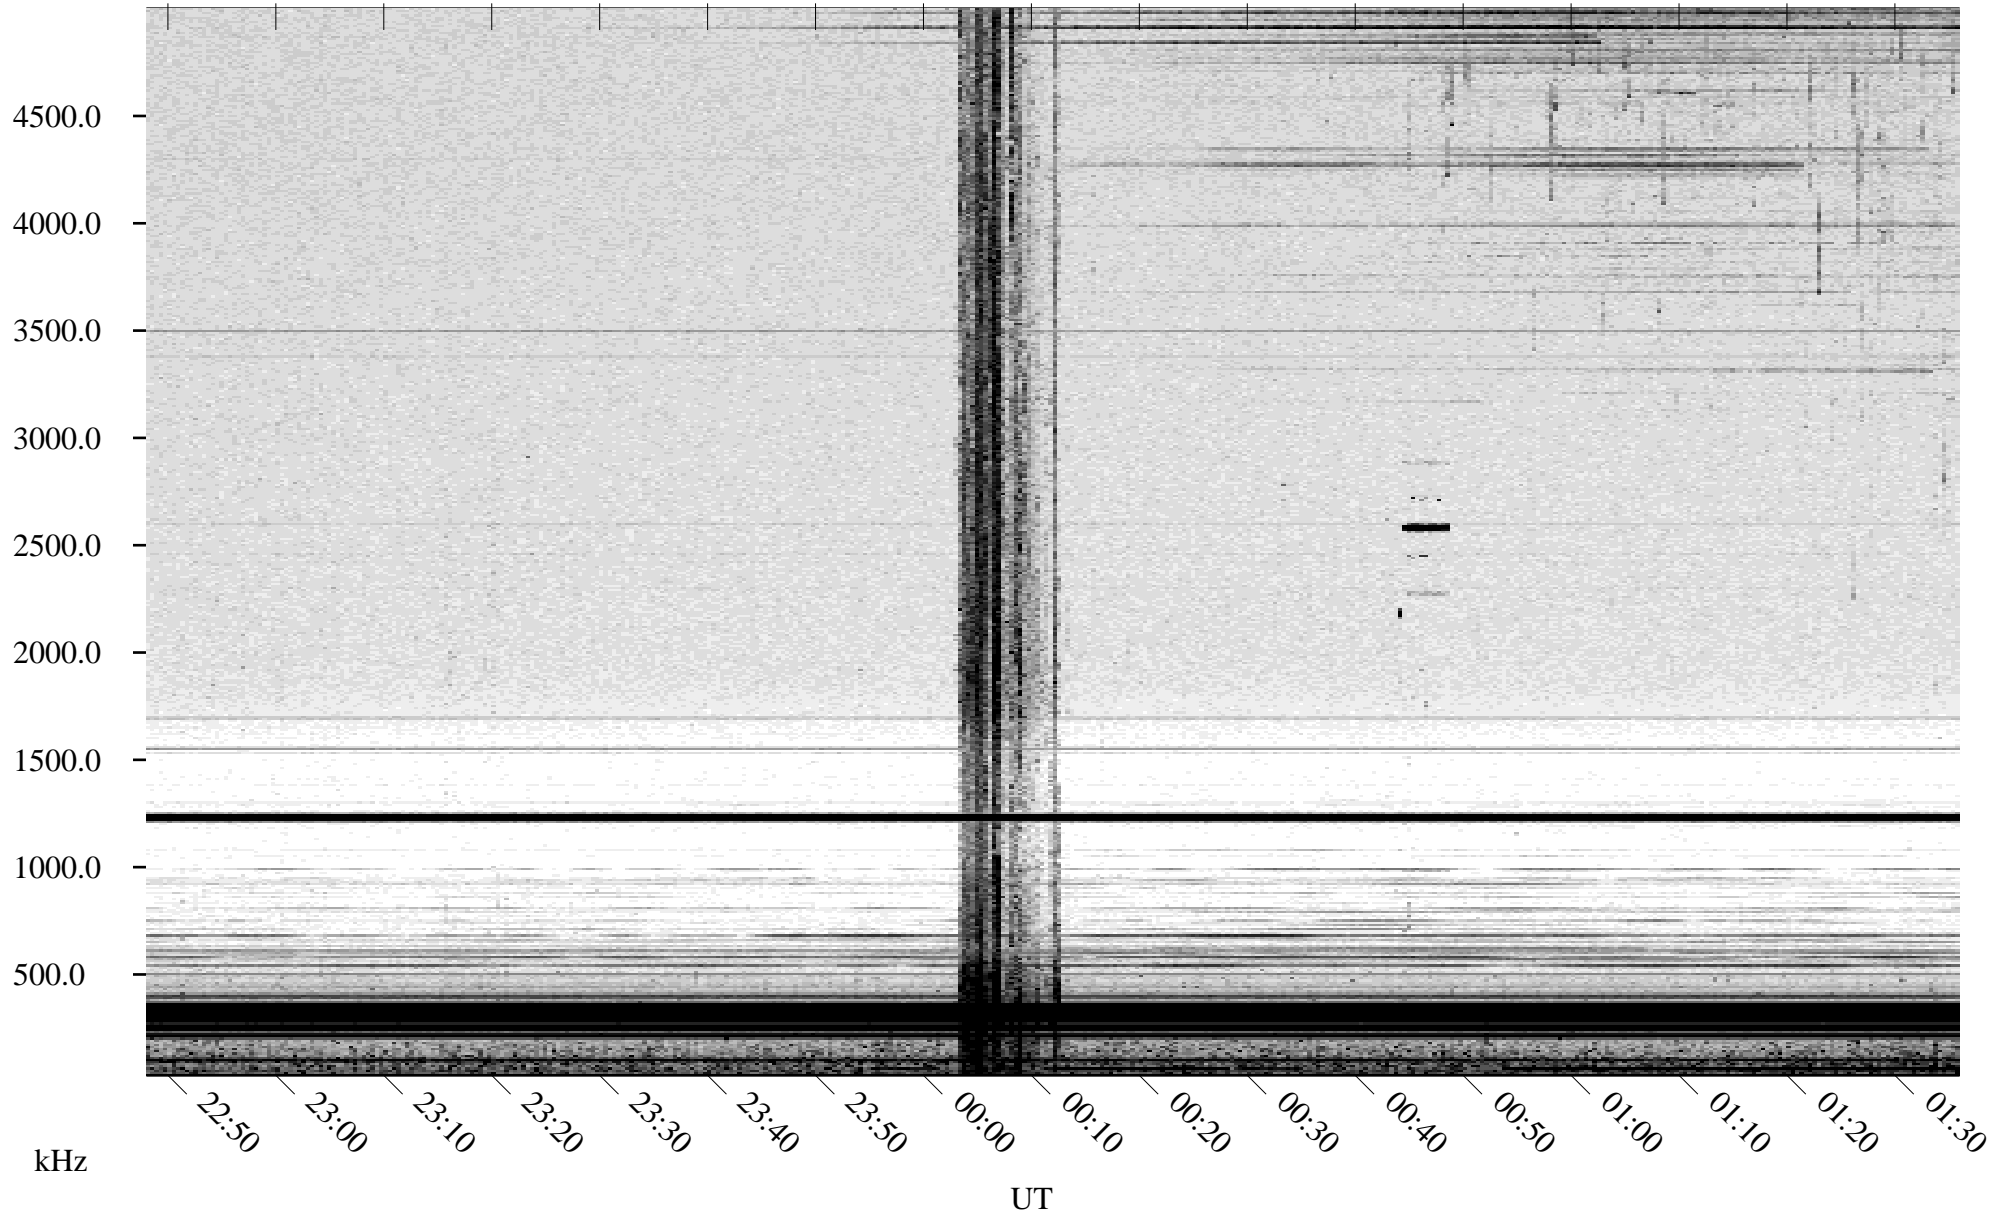

06/30/2003 Churchill, Manitoba

Linear Scale Black = 161 White = 15

ch031811.z00m max_12

Page 1

06/30/2003 Churchill, Manitoba

Linear Scale Black = 161 White = 15

ch031811.z00m max_12

Page 2

07/01/2003 Churchill, Manitoba

Linear Scale Black = 161 White = 15

ch031811.z00m max_12

Page 3

07/01/2003 Churchill, Manitoba

Linear Scale Black = 161 White = 15

ch031811.z00m max_12

Page 4

07/01/2003 Churchill, Manitoba

Linear Scale Black = 161 White = 15

ch031811.z00m max_12

Page 5

07/01/2003 Churchill, Manitoba

Linear Scale Black = 161 White = 15

ch031811.z00m max_12

Page 6

07/01/2003 Churchill, Manitoba

Linear Scale Black = 161 White = 15

ch031811.z00m max_12

Page 7

07/01/2003 Churchill, Manitoba

Linear Scale Black = 161 White = 15

ch031811.z00m max_12