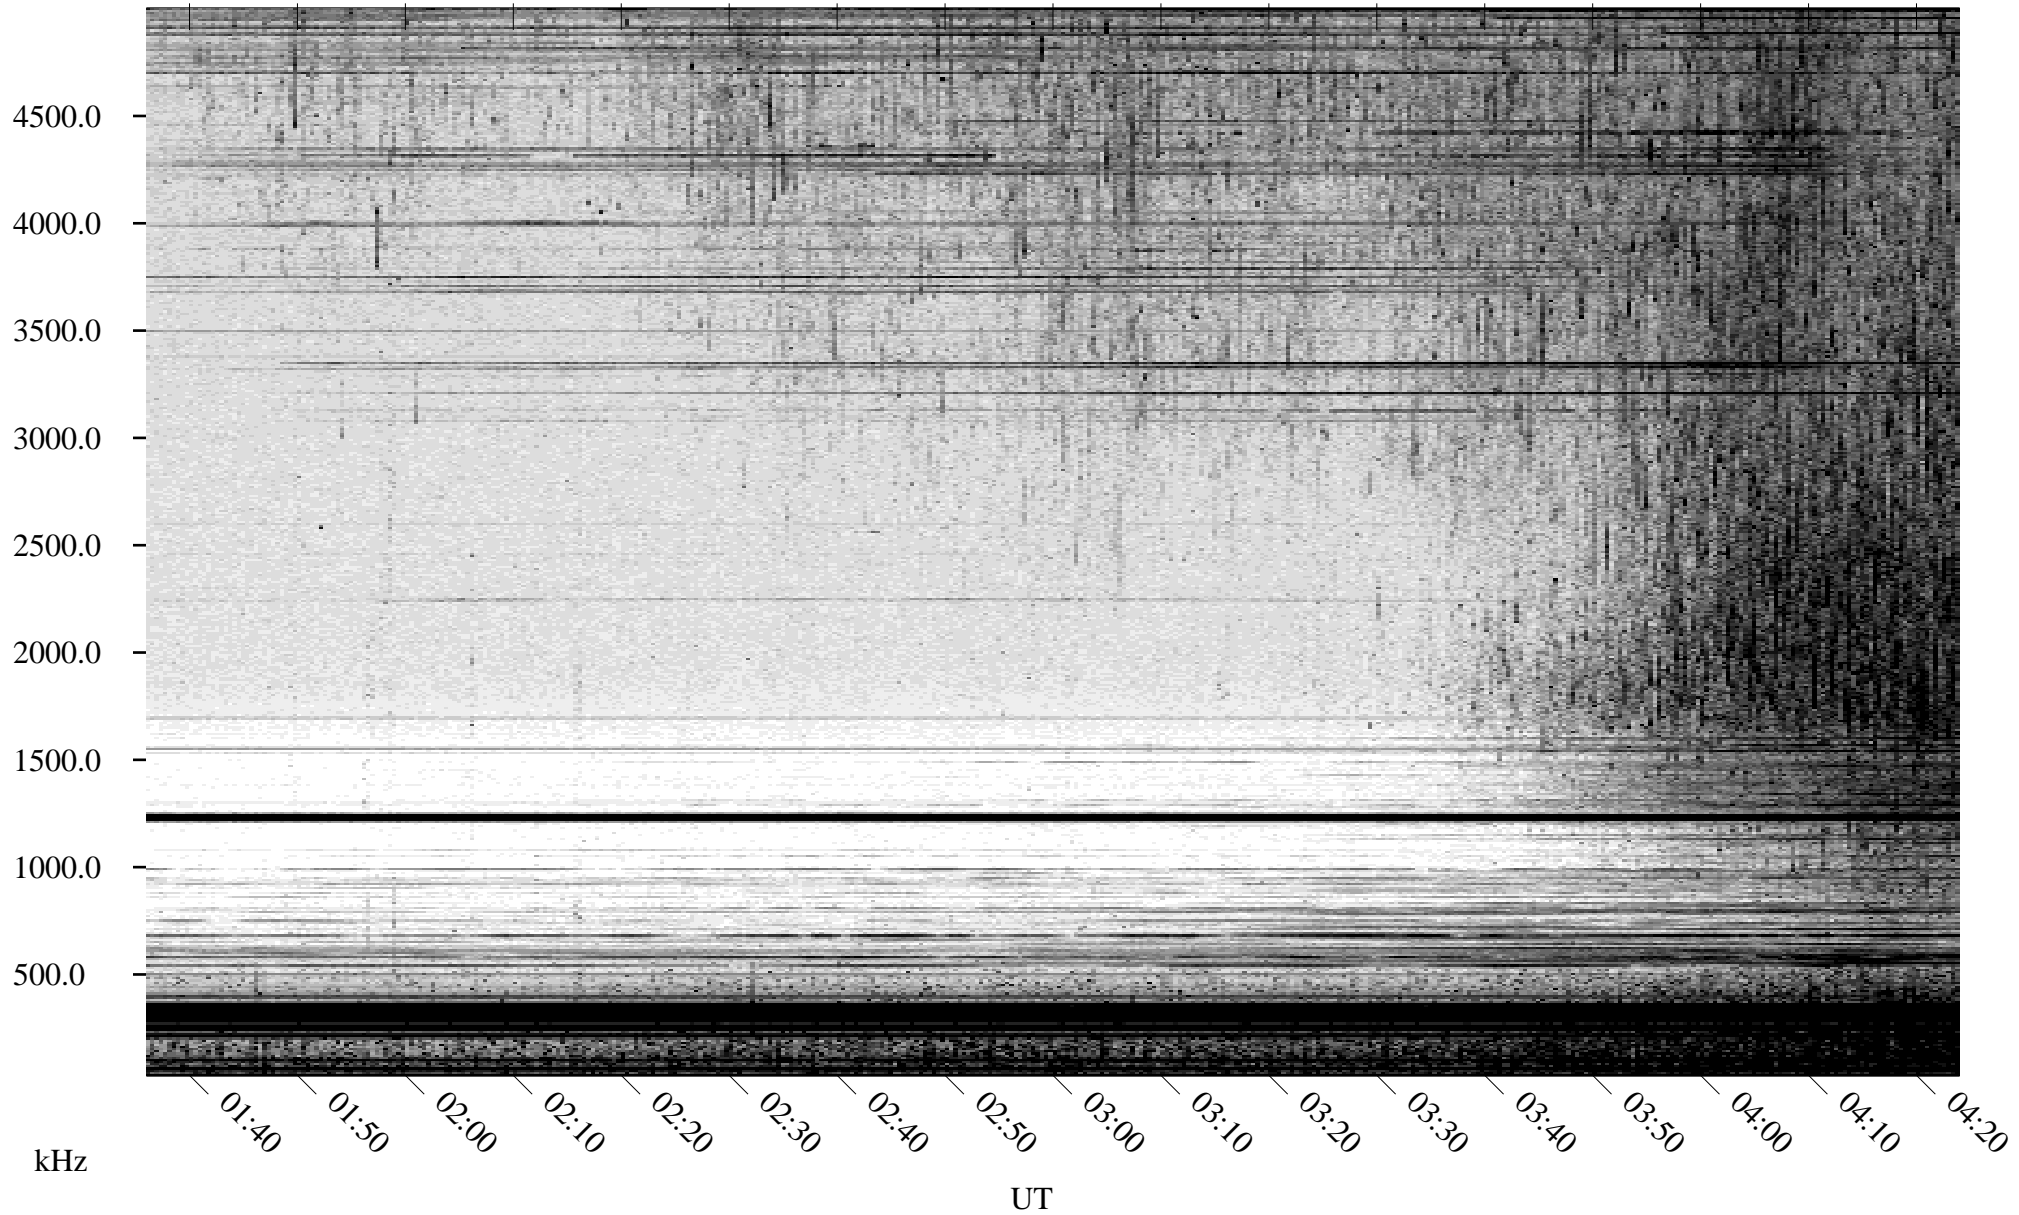

07/01/2003 Churchill, Manitoba

Linear Scale Black = 161 White = 15

ch03182l.z00m max_12

Page 1

07/01/2003 Churchill, Manitoba

Linear Scale Black = 161 White = 15

ch03182l.z00m max_12

Page 2

07/02/2003 Churchill, Manitoba

Linear Scale Black = 161 White = 15

ch03182l.z00m max_12

Page 3

07/02/2003 Churchill, Manitoba

Linear Scale Black = 161 White = 15

ch03182l.z00m max_12

Page 4

07/02/2003 Churchill, Manitoba

Linear Scale Black = 161 White = 15

ch03182l.z00m max_12

Page 5

07/02/2003 Churchill, Manitoba

Linear Scale Black = 161 White = 15

ch03182l.z00m max_12

Page 6

07/02/2003 Churchill, Manitoba

Linear Scale Black = 161 White = 15

ch03182l.z00m max_12

Page 7

07/02/2003 Churchill, Manitoba

Linear Scale Black = 161 White = 15

ch03182l.z00m max_12