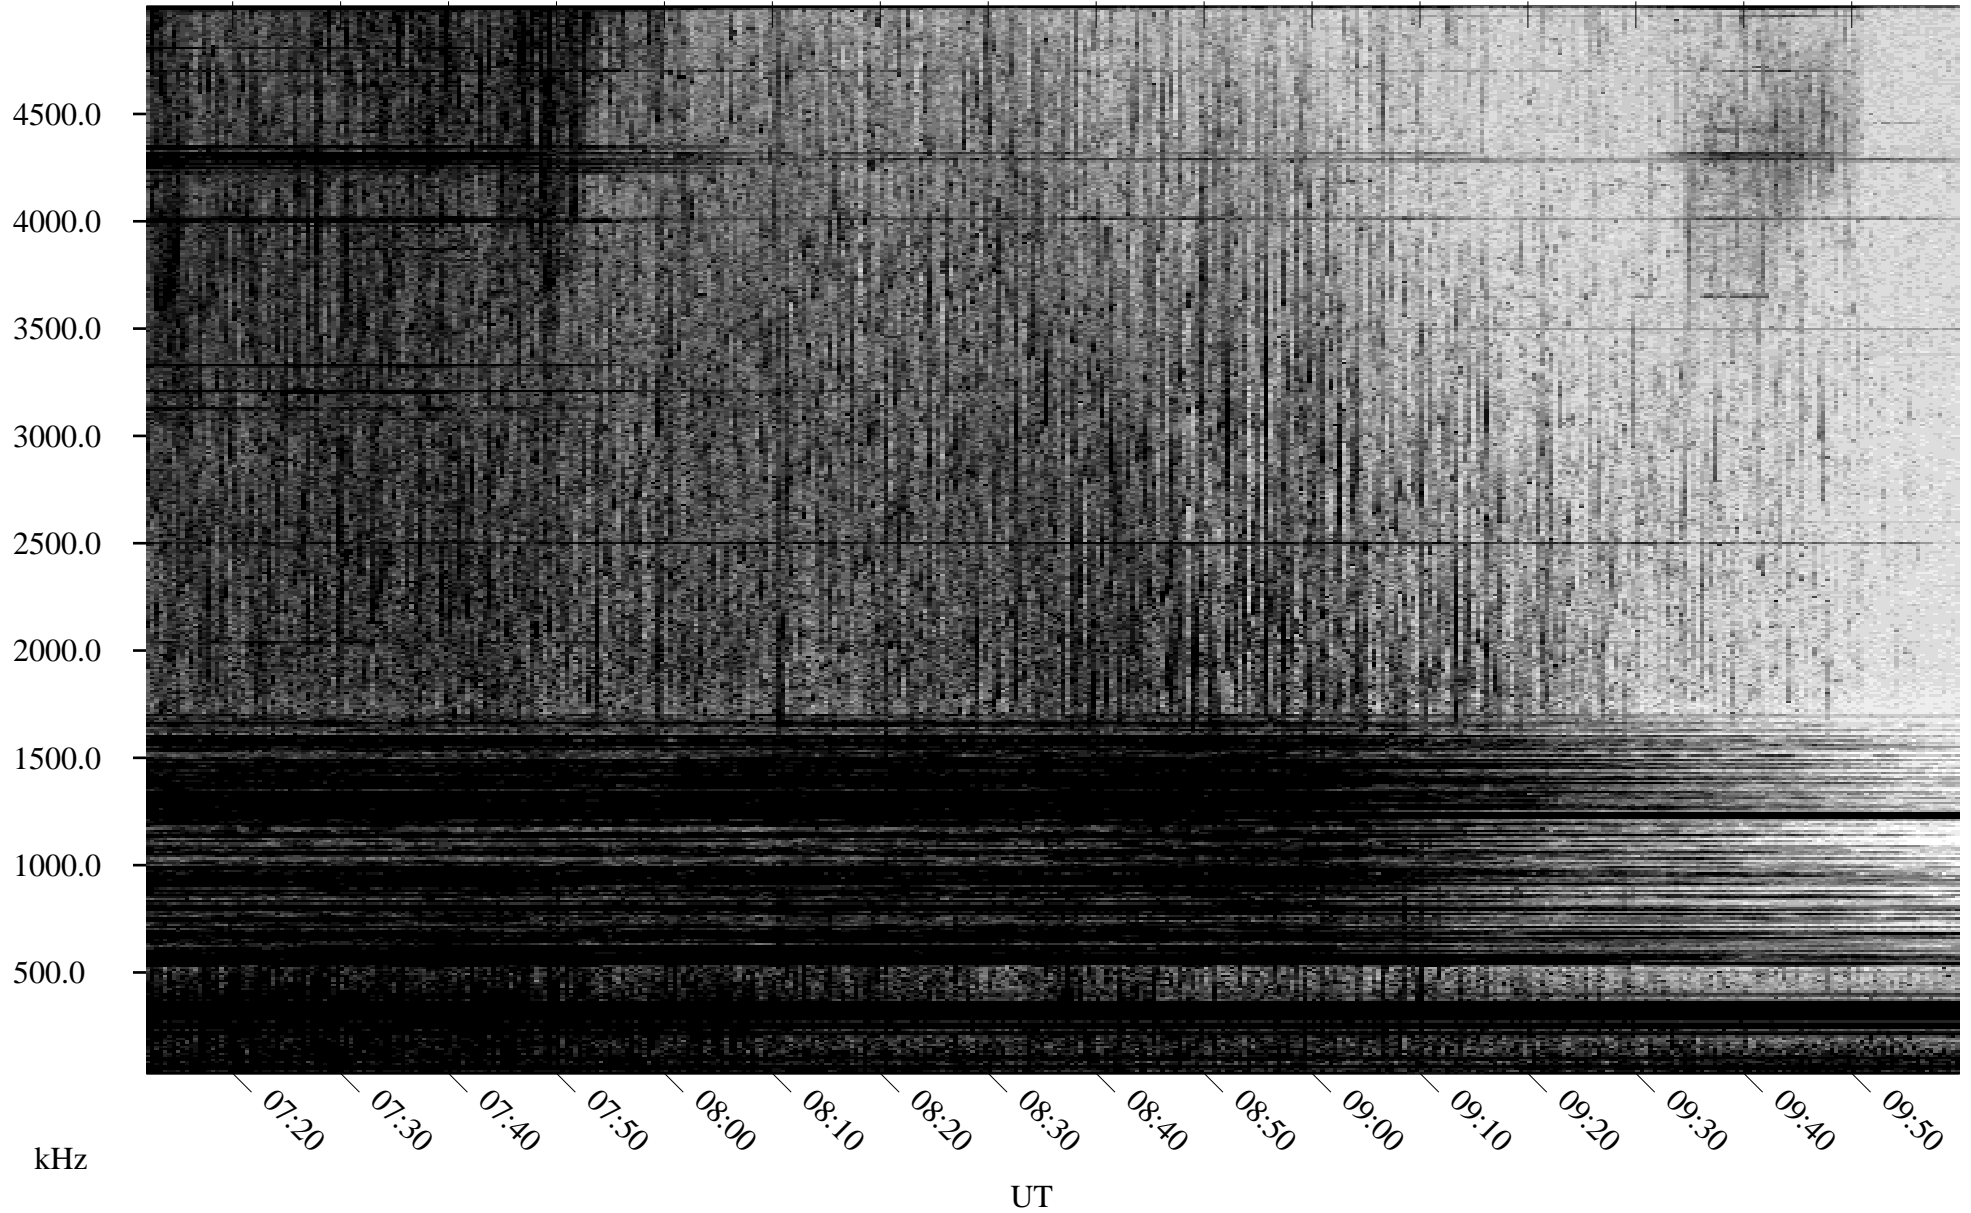

07/01/2003 Churchill, Manitoba

Linear Scale Black = 161 White = 15

ch03182l.z00m max_12

Page 1

07/01/2003 Churchill, Manitoba

Linear Scale Black = 161 White = 15

ch03182l.z00m max_12

Page 2

07/02/2003 Churchill, Manitoba

Linear Scale Black = 161 White = 15

ch03182l.z00m max_12

Page 3

07/02/2003 Churchill, Manitoba

Linear Scale Black = 161 White = 15

ch03182l.z00m max_12

Page 4

07/02/2003 Churchill, Manitoba

Linear Scale Black = 161 White = 15

ch03182l.z00m max_12

Page 5

07/02/2003 Churchill, Manitoba

Linear Scale Black = 161 White = 15

ch03182l.z00m max_12

Page 6

07/02/2003 Churchill, Manitoba

Linear Scale Black = 161 White = 15

ch03182l.z00m max_12

Page 7

07/02/2003 Churchill, Manitoba

Linear Scale Black = 161 White = 15

ch03182l.z00m max_12