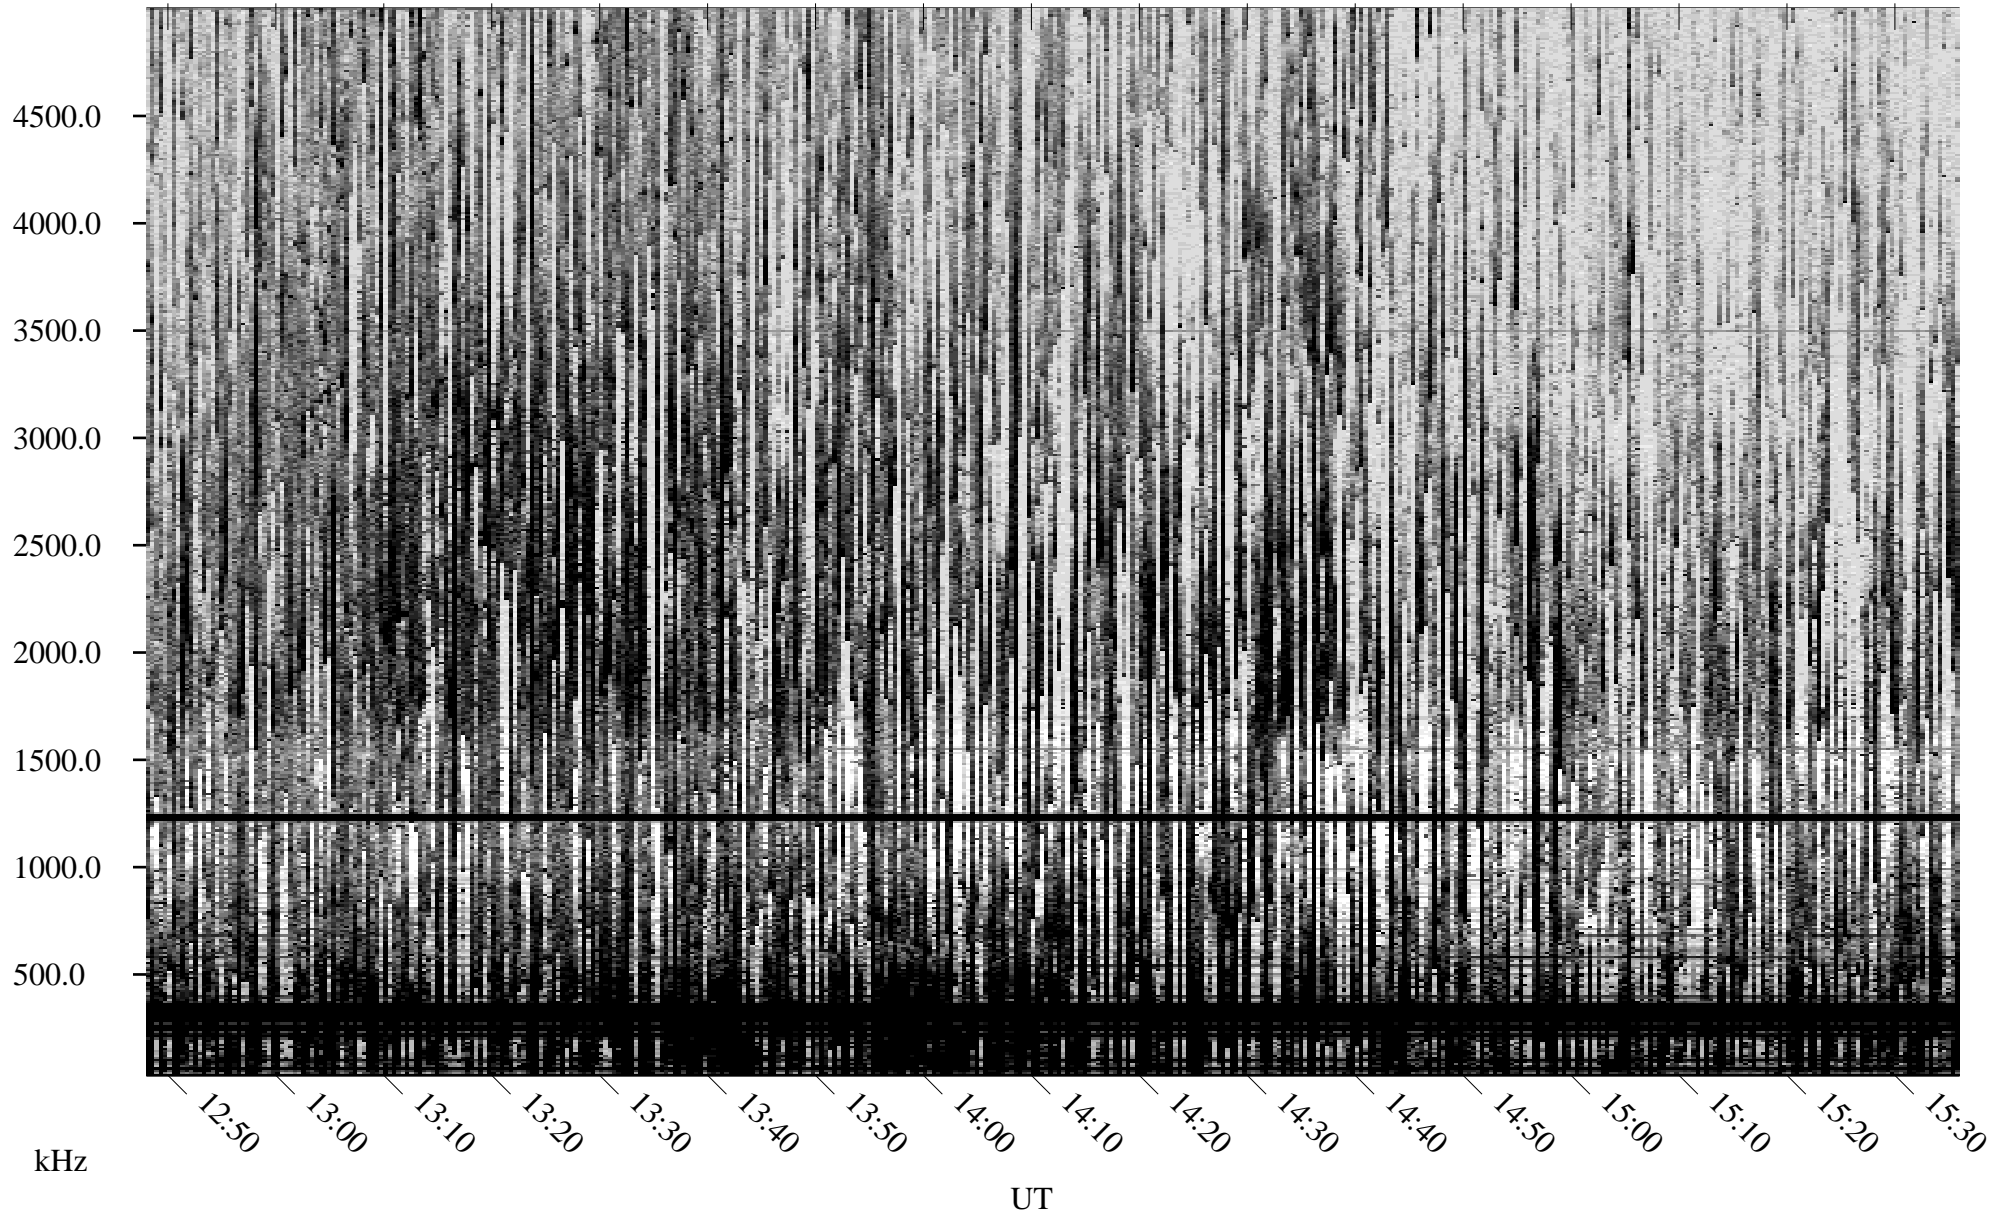

07/02/2003 Churchill, Manitoba

Linear Scale Black = 161 White = 15

ch03183l.z00m max_12

Page 1

07/02/2003 Churchill, Manitoba

Linear Scale Black = 161 White = 15

ch03183l.z00m max_12

Page 2

07/03/2003 Churchill, Manitoba

Linear Scale Black = 161 White = 15

ch03183l.z00m max_12

Page 5

07/03/2003 Churchill, Manitoba

Linear Scale Black = 161 White = 15

ch03183l.z00m max_12

Page 6

07/03/2003 Churchill, Manitoba

Linear Scale Black = 161 White = 15

ch03183l.z00m max_12

Page 7

07/03/2003 Churchill, Manitoba

Linear Scale Black = 161 White = 15

ch03183l.z00m max_12

Page 8