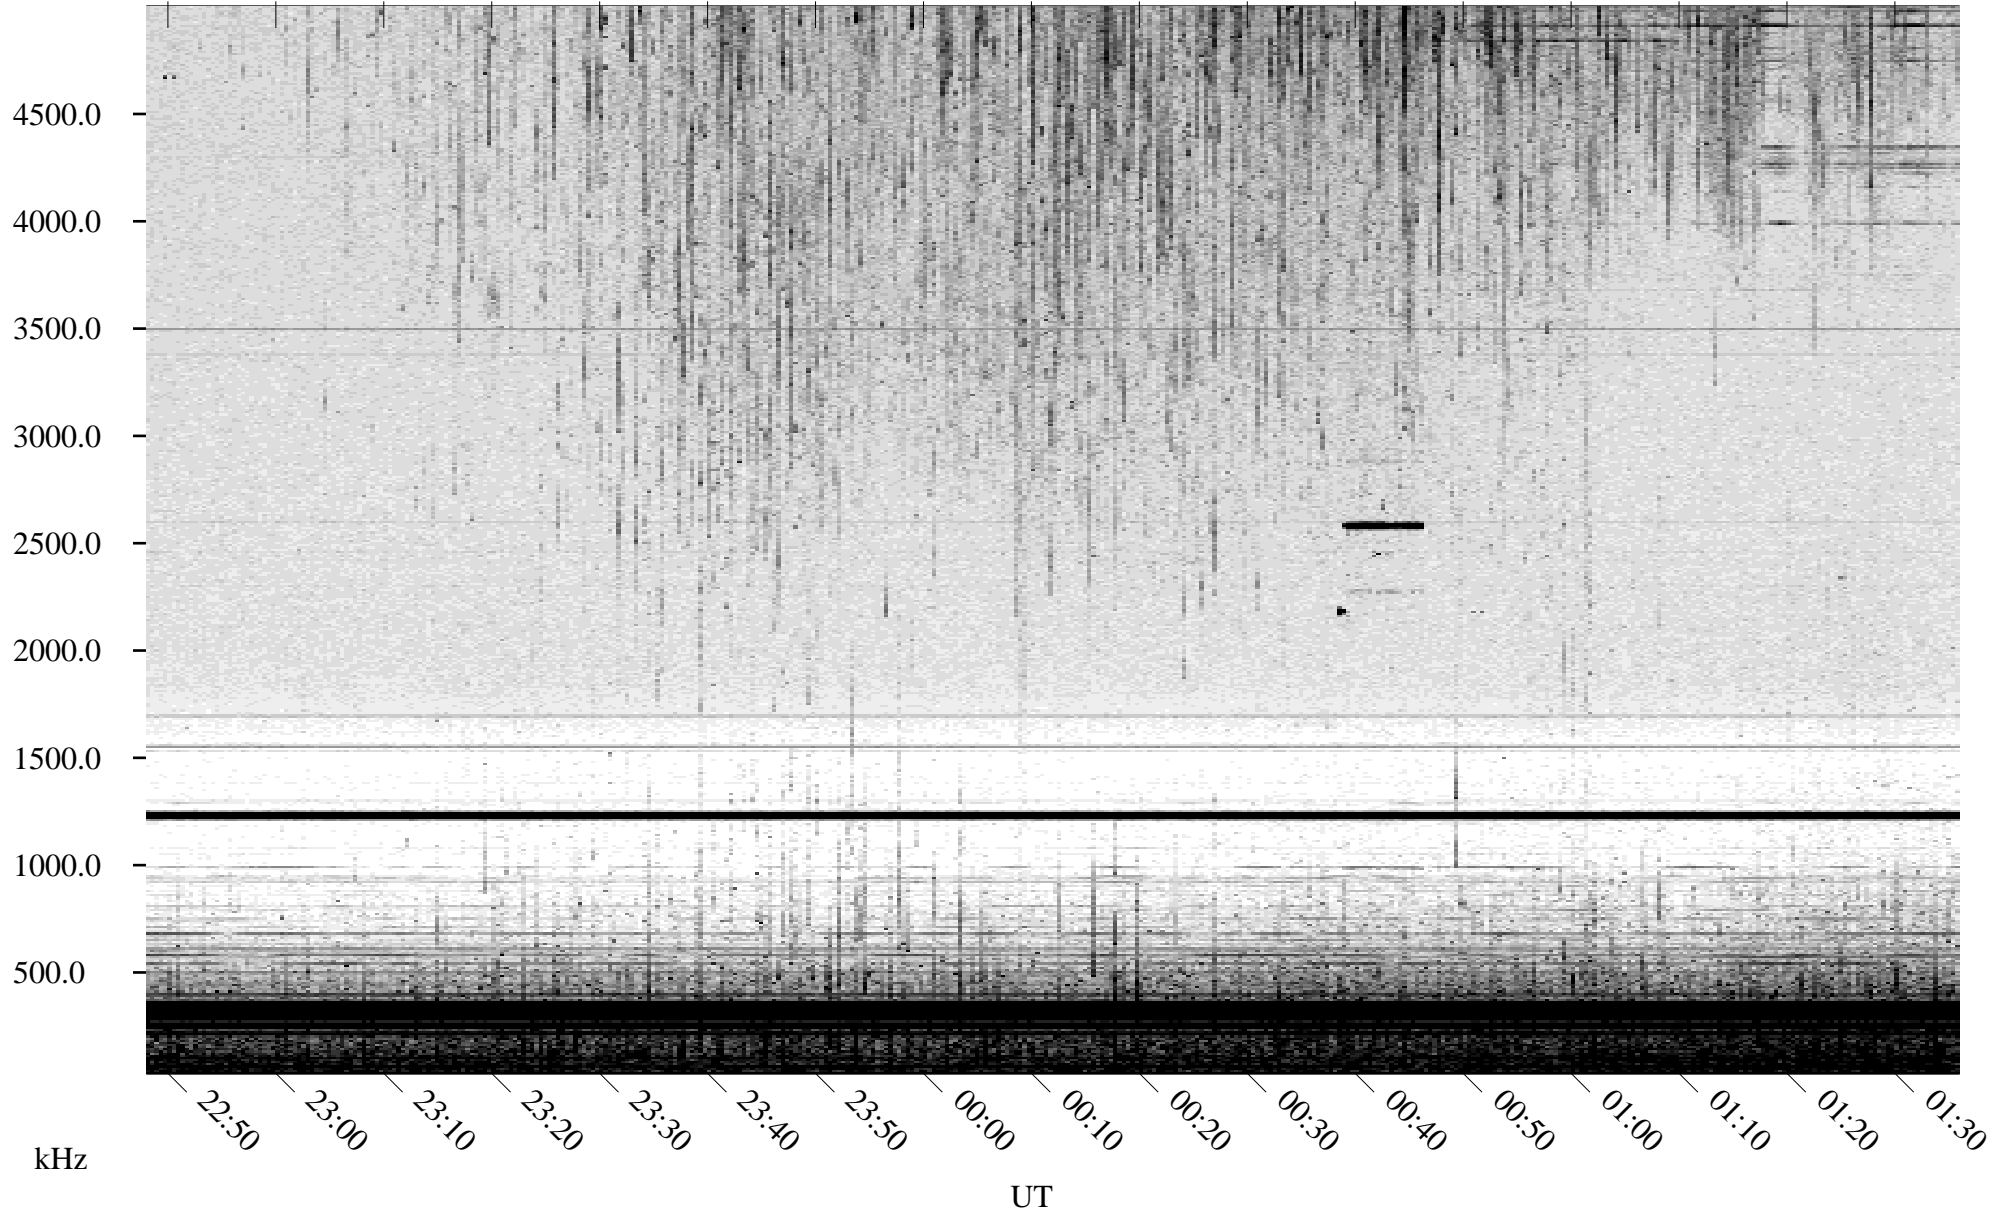

07/02/2003 Churchill, Manitoba

Linear Scale Black = 161 White = 15

ch03183l.z00m max_12

Page 1

07/02/2003 Churchill, Manitoba

Linear Scale Black = 161 White = 15

ch03183l.z00m max_12

Page 2

07/03/2003 Churchill, Manitoba

Linear Scale Black = 161 White = 15

ch03183l.z00m max_12

Page 3

07/03/2003 Churchill, Manitoba

Linear Scale Black = 161 White = 15

ch03183l.z00m max_12

Page 4

07/03/2003 Churchill, Manitoba

Linear Scale Black = 161 White = 15

ch03183l.z00m max_12

Page 5

07/03/2003 Churchill, Manitoba

Linear Scale Black = 161 White = 15

ch03183l.z00m max_12

Page 6

07/03/2003 Churchill, Manitoba

Linear Scale Black = 161 White = 15

ch03183l.z00m max_12

Page 7

07/03/2003 Churchill, Manitoba

Linear Scale Black = 161 White = 15

ch03183l.z00m max_12

Page 8