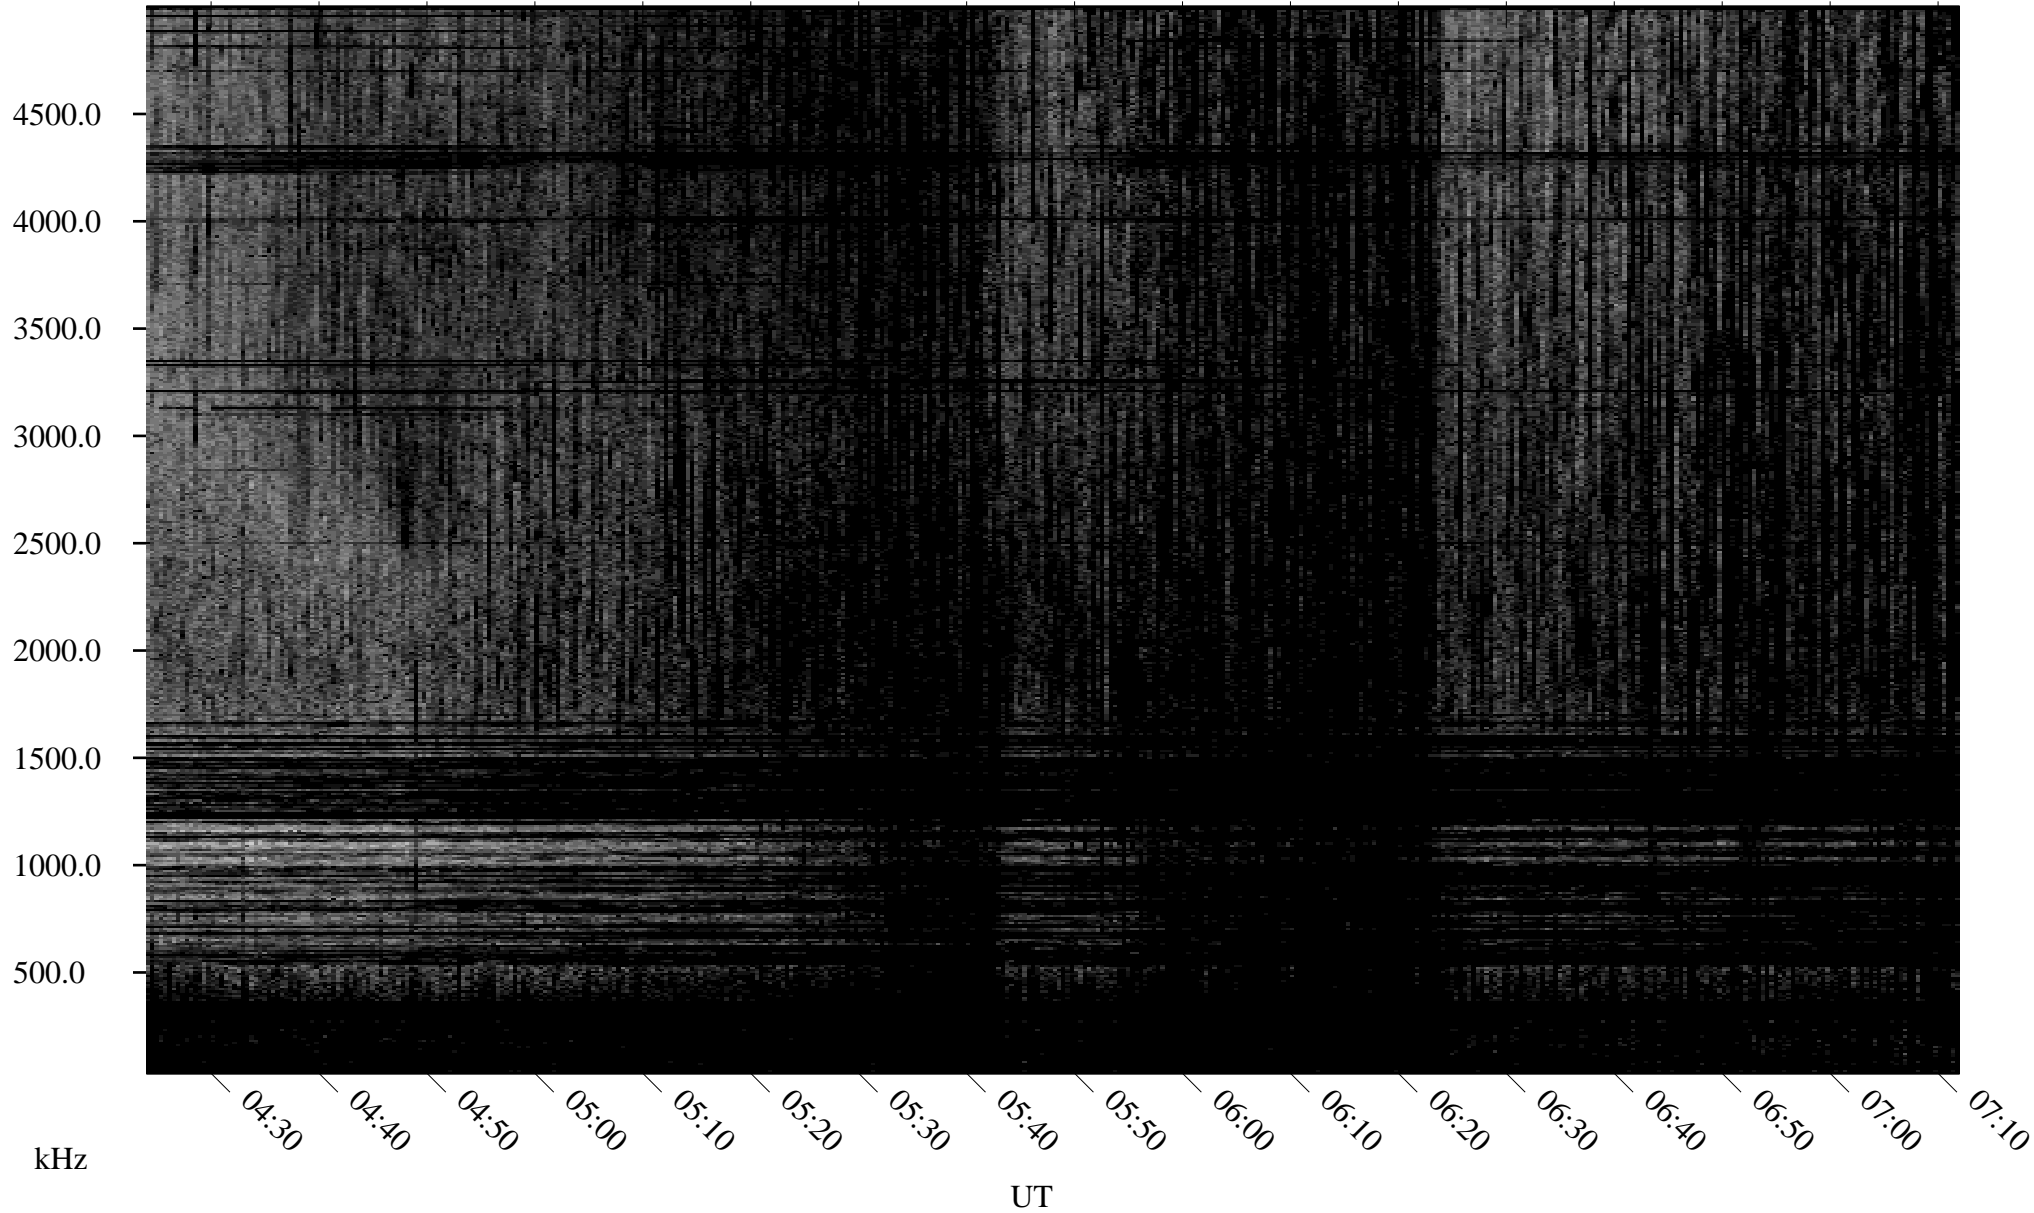

07/02/2003 Churchill, Manitoba

Linear Scale Black = 161 White = 15

ch03183l.z00m max_12

Page 1

07/02/2003 Churchill, Manitoba

Linear Scale Black = 161 White = 15

ch03183l.z00m max_12

Page 2

07/03/2003 Churchill, Manitoba

Linear Scale Black = 161 White = 15

ch03183l.z00m max_12

Page 3

07/03/2003 Churchill, Manitoba

Linear Scale Black = 161 White = 15

ch03183l.z00m max_12

Page 4

07/03/2003 Churchill, Manitoba

Linear Scale Black = 161 White = 15

ch03183l.z00m max_12

Page 5

07/03/2003 Churchill, Manitoba

Linear Scale Black = 161 White = 15

ch03183l.z00m max_12

Page 6

07/03/2003 Churchill, Manitoba

Linear Scale Black = 161 White = 15

ch03183l.z00m max_12

Page 7

07/03/2003 Churchill, Manitoba

Linear Scale Black = 161 White = 15

ch03183l.z00m max_12

Page 8