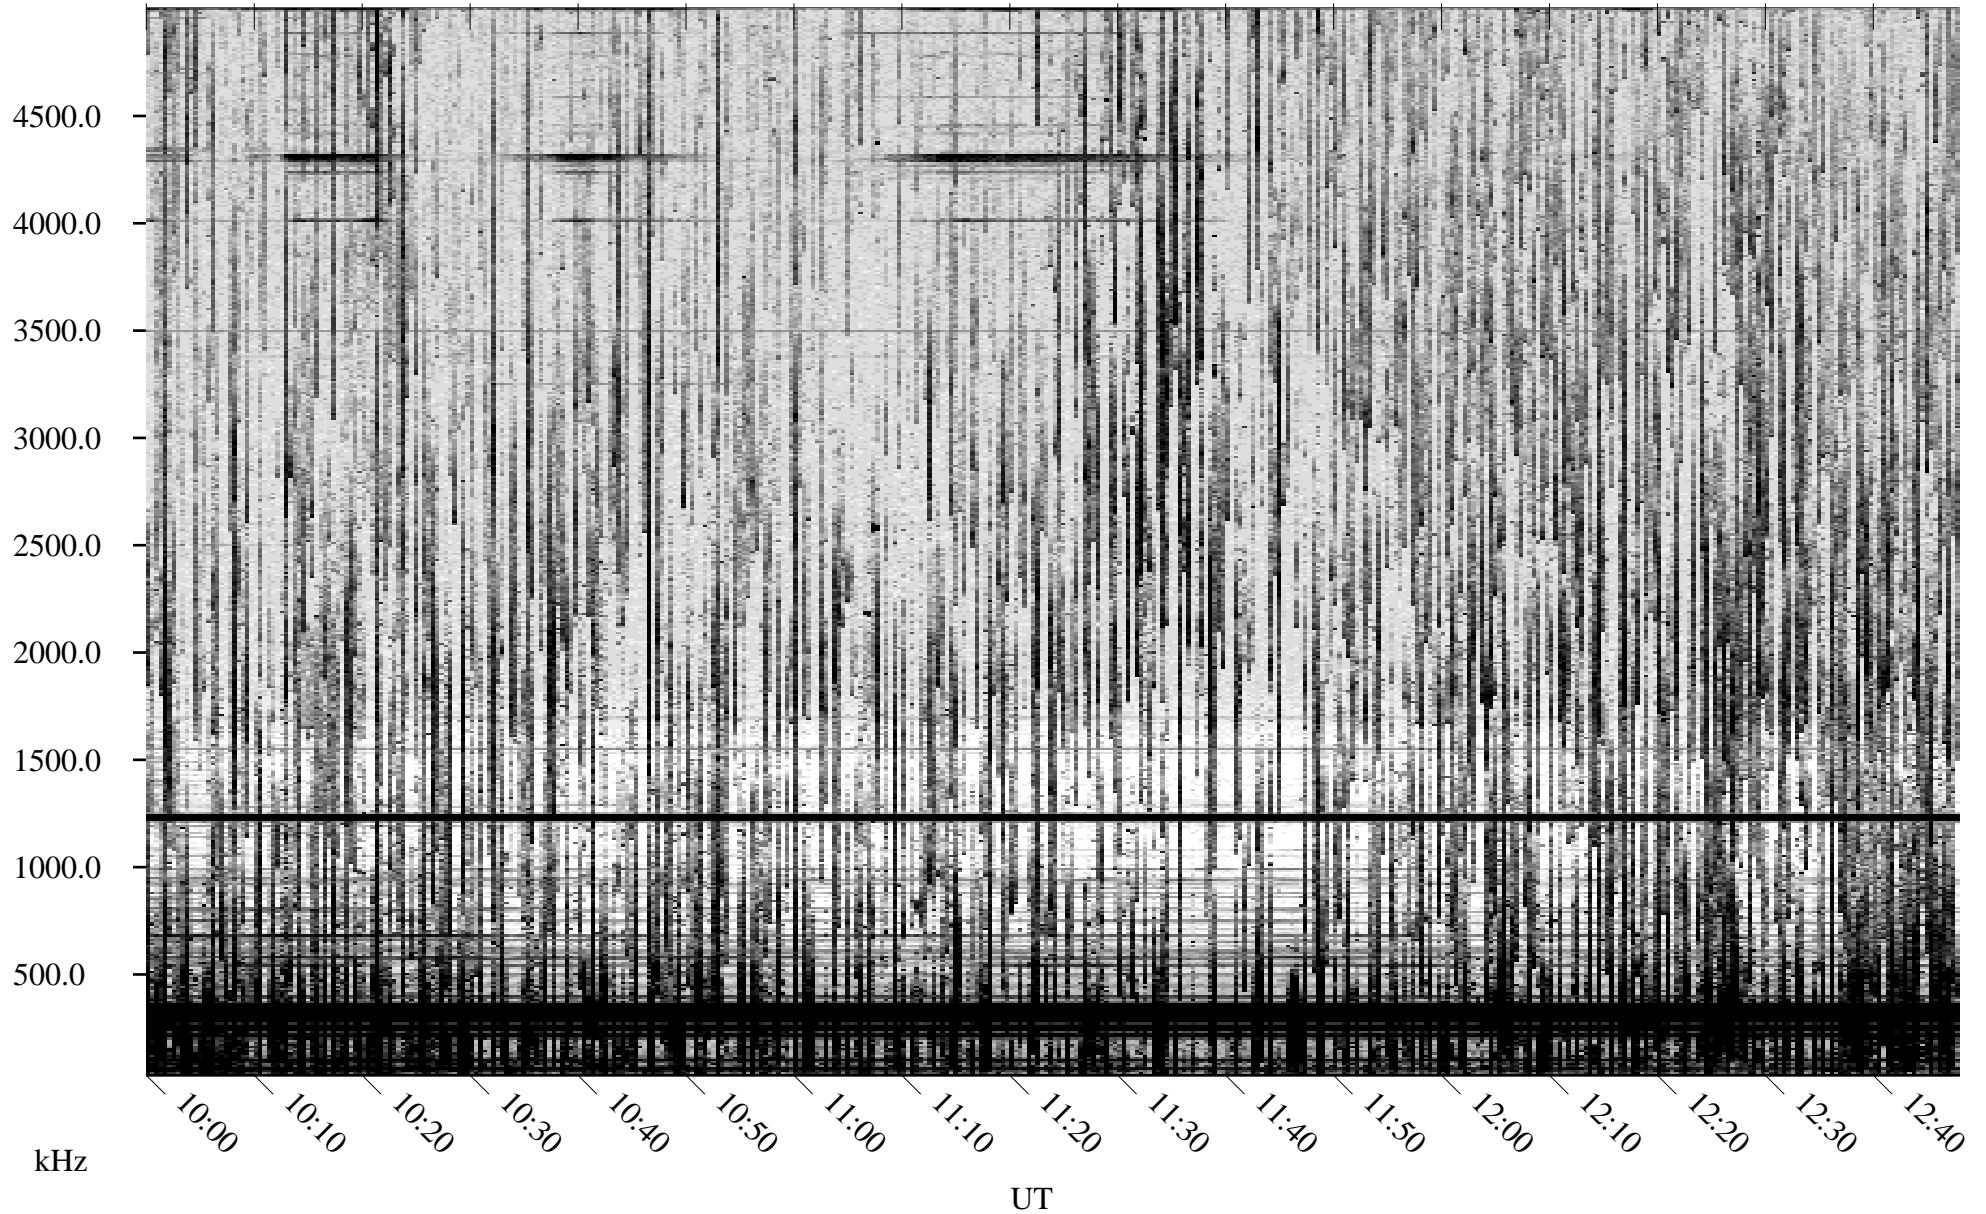

07/02/2003 Churchill, Manitoba

Linear Scale Black = 161 White = 15

ch03183l.z00m max_12

Page 1

07/02/2003 Churchill, Manitoba

Linear Scale Black = 161 White = 15

ch03183l.z00m max_12

Page 2

07/03/2003 Churchill, Manitoba

Linear Scale Black = 161 White = 15

ch03183l.z00m max_12

Page 3

07/03/2003 Churchill, Manitoba

Linear Scale Black = 161 White = 15

ch03183l.z00m max_12

Page 4

07/03/2003 Churchill, Manitoba

Linear Scale Black = 161 White = 15

ch03183l.z00m max_12

Page 5

07/03/2003 Churchill, Manitoba

Linear Scale Black = 161 White = 15

ch03183l.z00m max_12

Page 6

07/03/2003 Churchill, Manitoba

Linear Scale Black = 161 White = 15

ch03183l.z00m max_12

Page 7

07/03/2003 Churchill, Manitoba

Linear Scale Black = 161 White = 15

ch03183l.z00m max_12

Page 8