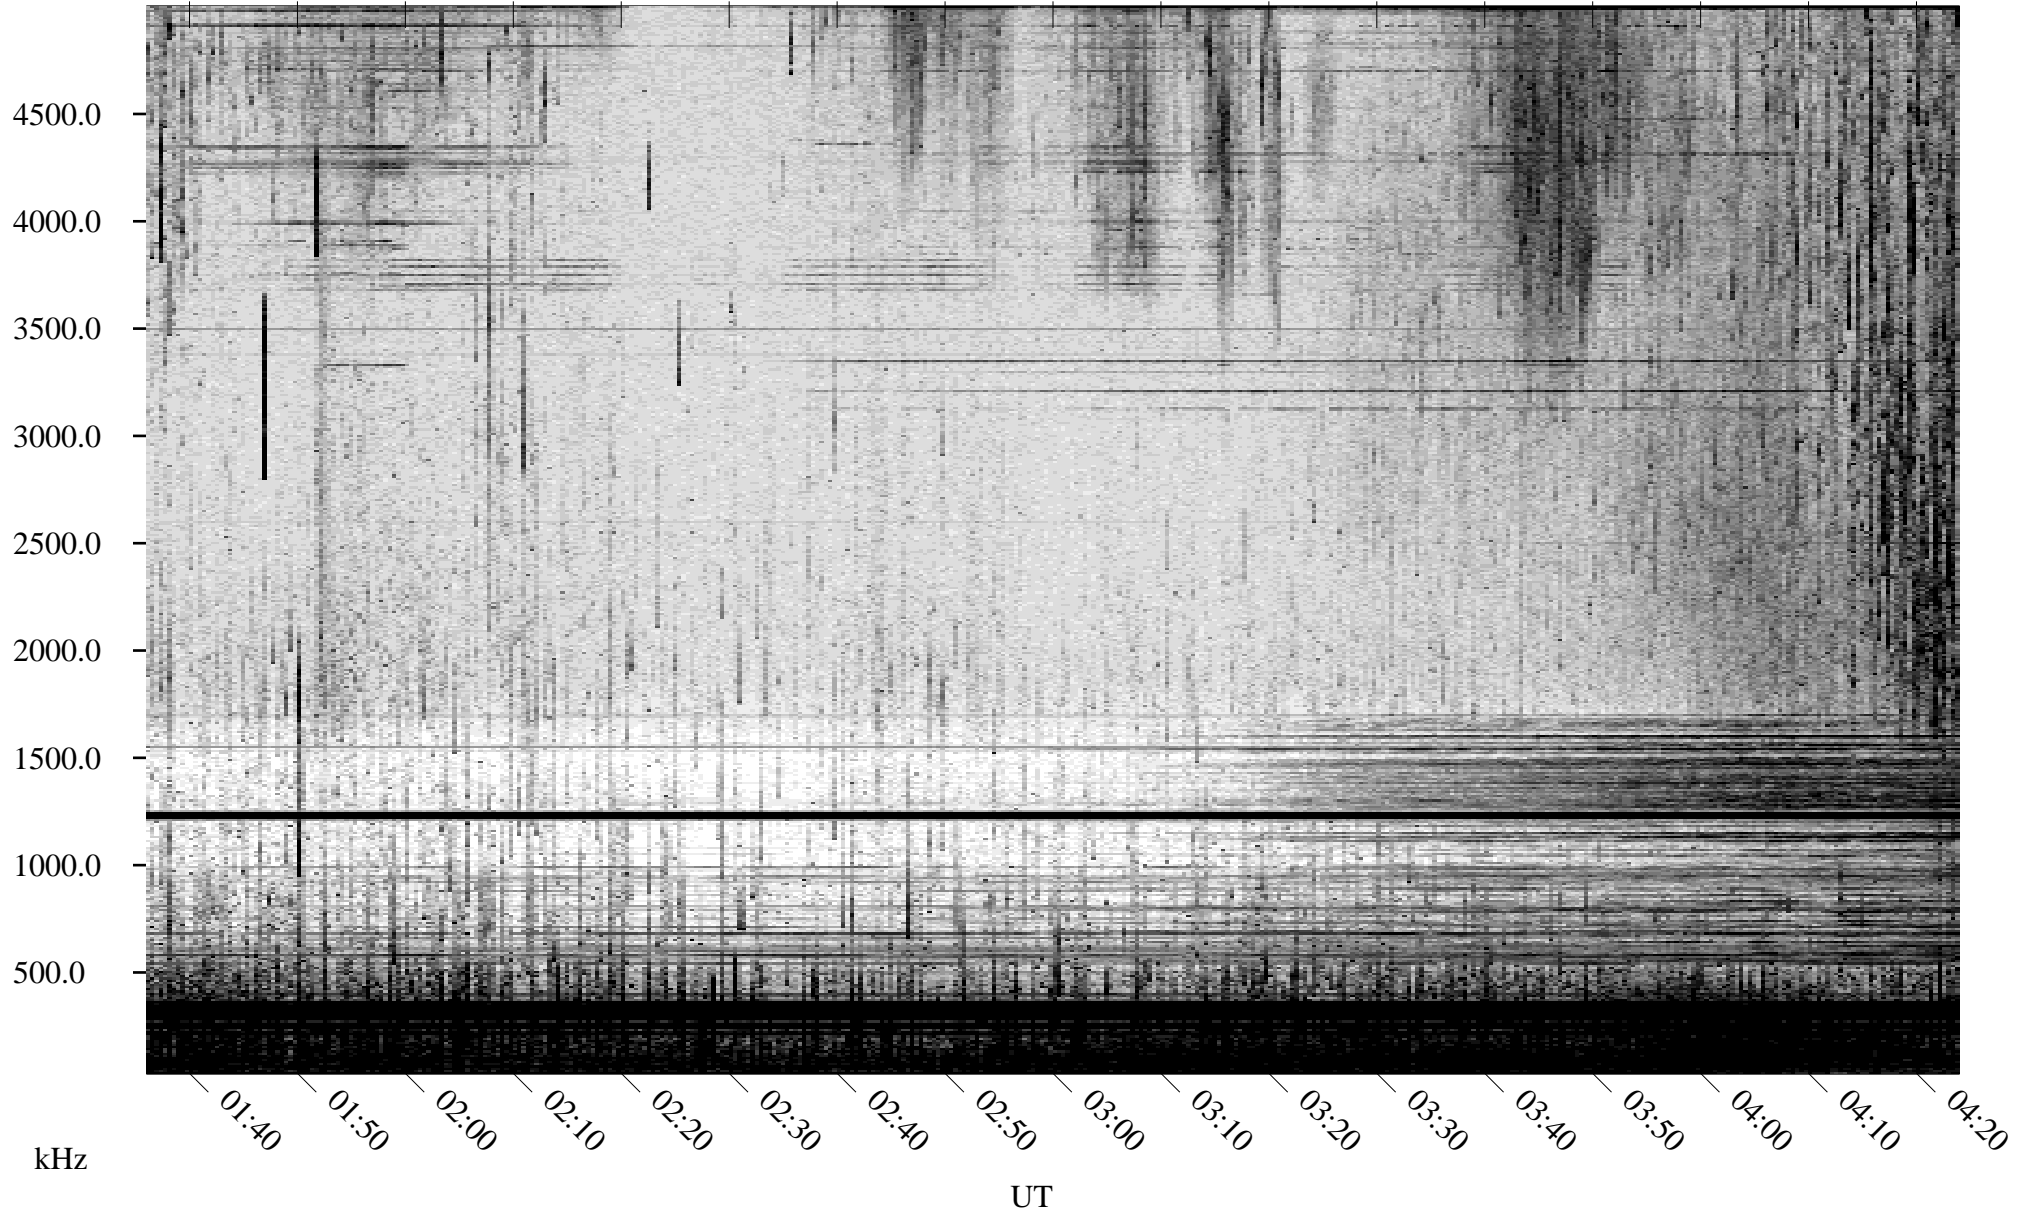

07/03/2003 Churchill, Manitoba

Linear Scale Black = 161 White = 15

ch03184l.z00m max_12

Page 1

07/03/2003 Churchill, Manitoba

Linear Scale Black = 161 White = 15

ch03184l.z00m max_12

Page 2

07/04/2003 Churchill, Manitoba

Linear Scale Black = 161 White = 15

ch03184l.z00m max_12

Page 3

07/04/2003 Churchill, Manitoba

Linear Scale Black = 161 White = 15

ch03184l.z00m max_12

Page 4

07/04/2003 Churchill, Manitoba

Linear Scale Black = 161 White = 15

ch03184l.z00m max_12

Page 5

07/04/2003 Churchill, Manitoba

Linear Scale Black = 161 White = 15

ch03184l.z00m max_12

Page 6

07/04/2003 Churchill, Manitoba

Linear Scale Black = 161 White = 15

ch03184l.z00m max_12

Page 7

07/04/2003 Churchill, Manitoba

Linear Scale Black = 161 White = 15

ch03184l.z00m max_12