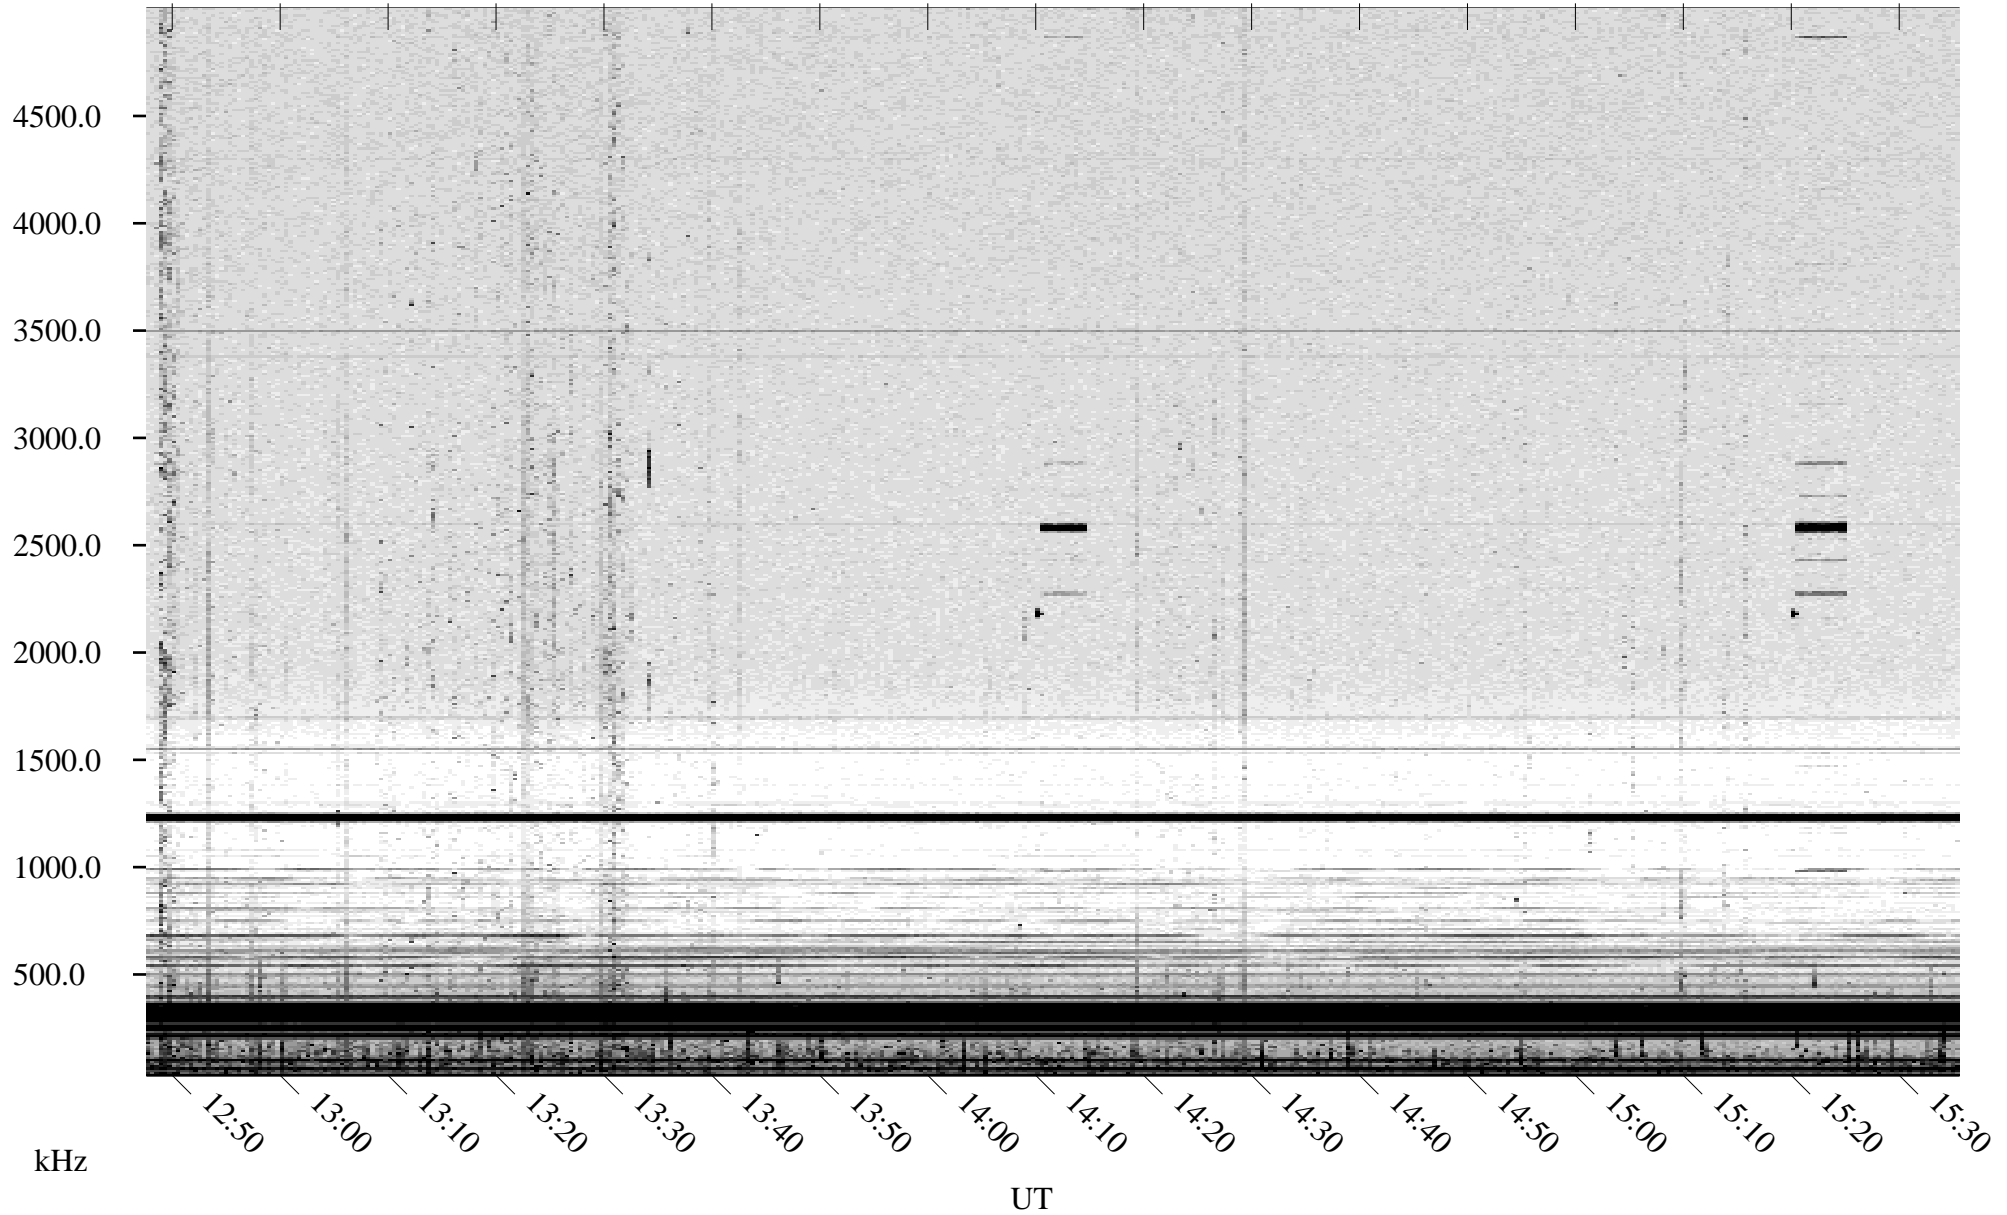

07/03/2003 Churchill, Manitoba

Linear Scale Black = 161 White = 15

ch03184l.z00m max_12

Page 1

07/03/2003 Churchill, Manitoba

Linear Scale Black = 161 White = 15

ch03184l.z00m max_12

Page 2

07/04/2003 Churchill, Manitoba

Linear Scale Black = 161 White = 15

ch03184l.z00m max_12

Page 3

07/04/2003 Churchill, Manitoba

Linear Scale Black = 161 White = 15

ch03184l.z00m max_12

Page 4

07/04/2003 Churchill, Manitoba

Linear Scale Black = 161 White = 15

ch03184l.z00m max_12

Page 5

07/04/2003 Churchill, Manitoba

Linear Scale Black = 161 White = 15

ch03184l.z00m max_12

Page 6

07/04/2003 Churchill, Manitoba

Linear Scale Black = 161 White = 15

ch03184l.z00m max_12

Page 7

07/04/2003 Churchill, Manitoba

Linear Scale Black = 161 White = 15

ch03184l.z00m max_12