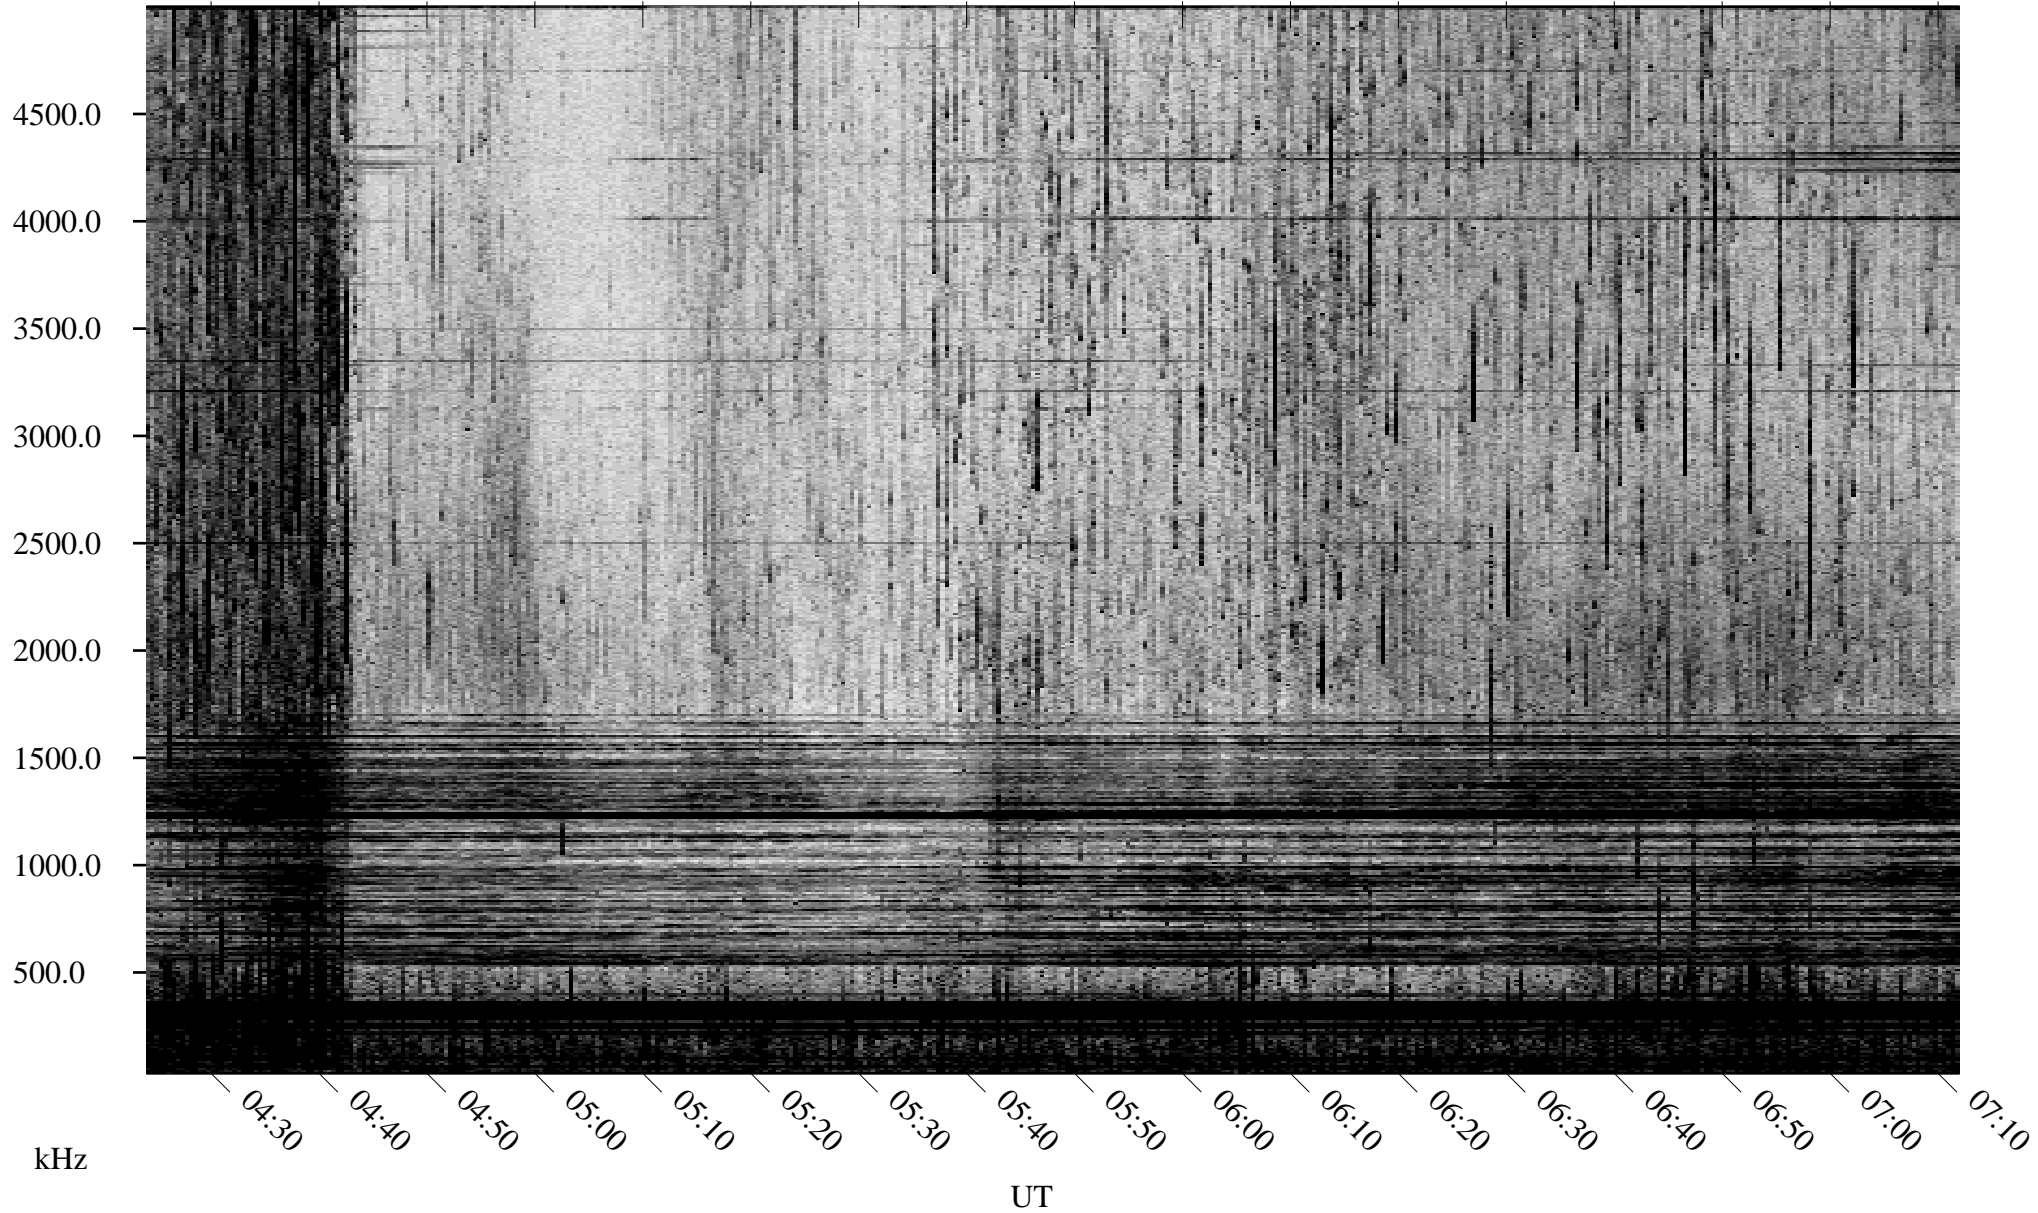

07/03/2003 Churchill, Manitoba

Linear Scale Black = 161 White = 15

ch03184l.z00m max_12

Page 1

07/03/2003 Churchill, Manitoba

Linear Scale Black = 161 White = 15

ch03184l.z00m max_12

Page 2

07/04/2003 Churchill, Manitoba

Linear Scale Black = 161 White = 15

ch03184l.z00m max_12

Page 3

07/04/2003 Churchill, Manitoba

Linear Scale Black = 161 White = 15

ch03184l.z00m max_12

Page 4

07/04/2003 Churchill, Manitoba

Linear Scale Black = 161 White = 15

ch03184l.z00m max_12

Page 5

07/04/2003 Churchill, Manitoba

Linear Scale Black = 161 White = 15

ch03184l.z00m max_12

Page 6

07/04/2003 Churchill, Manitoba

Linear Scale Black = 161 White = 15

ch03184l.z00m max_12

Page 7

07/04/2003 Churchill, Manitoba

Linear Scale Black = 161 White = 15

ch03184l.z00m max_12