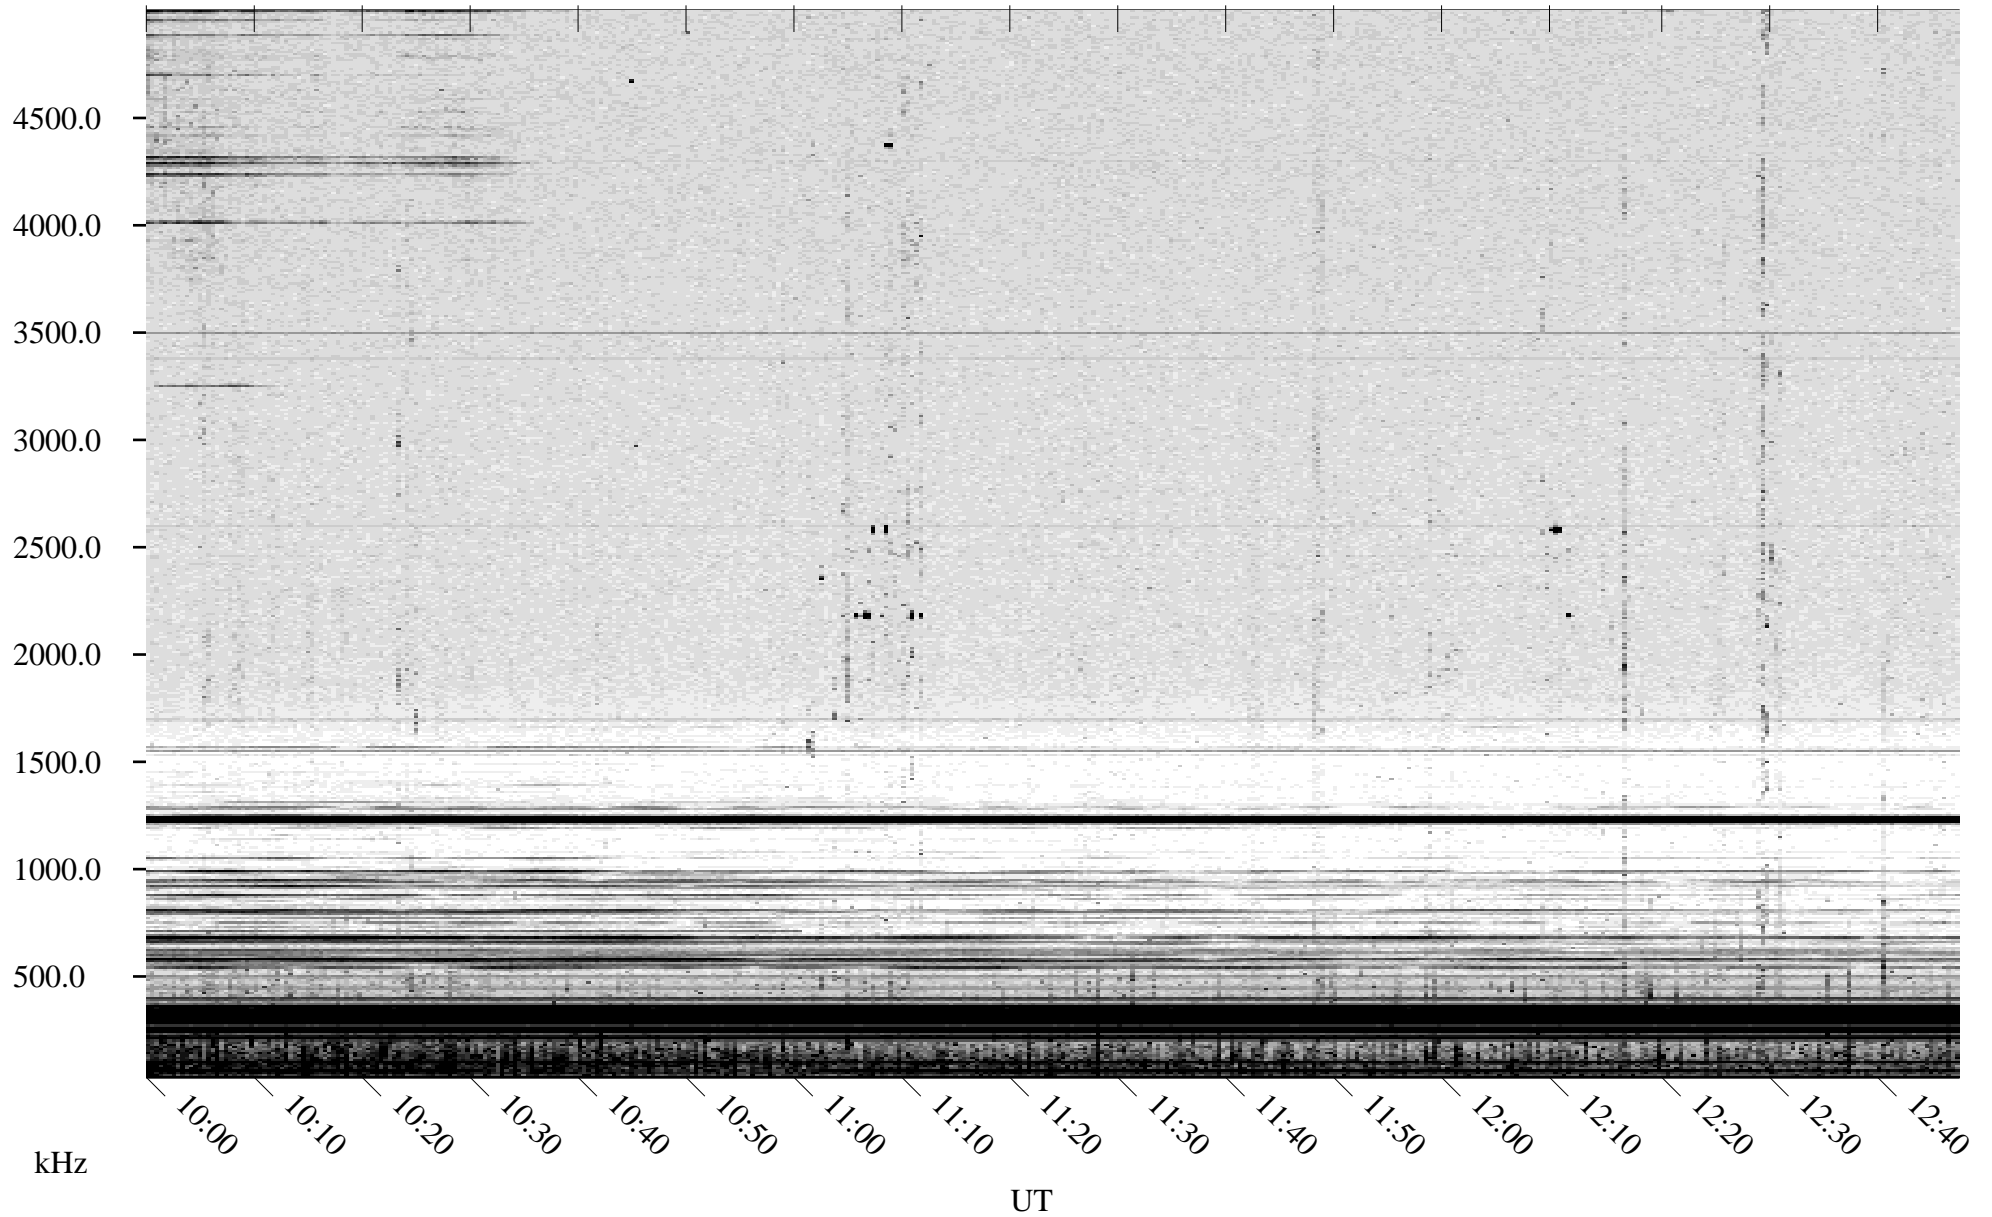

07/03/2003 Churchill, Manitoba

Linear Scale Black = 161 White = 15

ch03184l.z00m max_12

Page 1

07/03/2003 Churchill, Manitoba

Linear Scale Black = 161 White = 15

ch03184l.z00m max_12

Page 2

07/04/2003 Churchill, Manitoba

Linear Scale Black = 161 White = 15

ch03184l.z00m max_12

Page 3

07/04/2003 Churchill, Manitoba

Linear Scale Black = 161 White = 15

ch03184l.z00m max_12

Page 4

07/04/2003 Churchill, Manitoba

Linear Scale Black = 161 White = 15

ch03184l.z00m max_12

Page 5

07/04/2003 Churchill, Manitoba

Linear Scale Black = 161 White = 15

ch03184l.z00m max_12

Page 6

07/04/2003 Churchill, Manitoba

Linear Scale Black = 161 White = 15

ch03184l.z00m max_12

Page 7

07/04/2003 Churchill, Manitoba

Linear Scale Black = 161 White = 15

ch03184l.z00m max_12