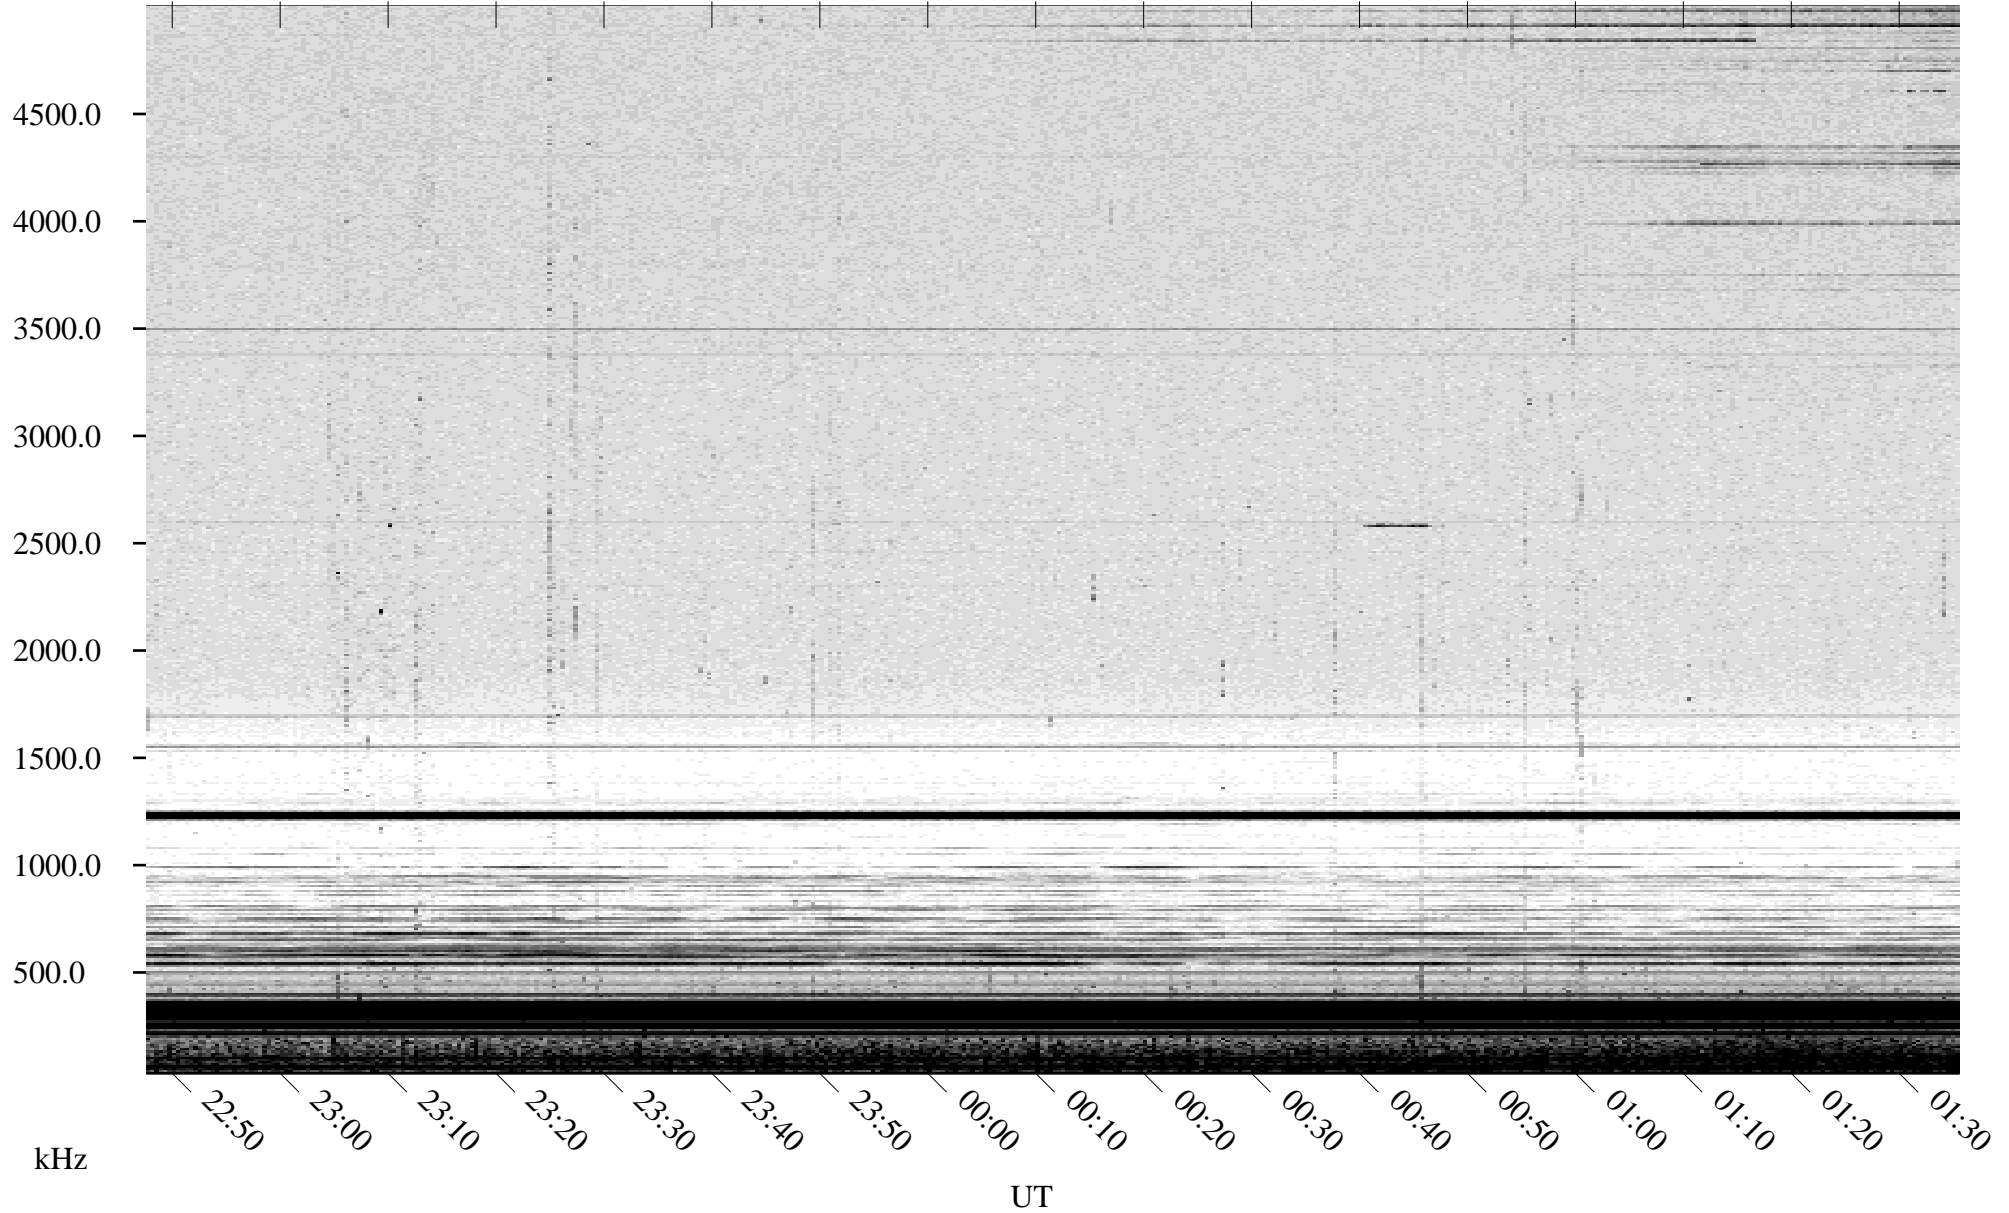

07/05/2003 Churchill, Manitoba

Linear Scale Black = 161 White = 15

ch03186l.z00m max_12

Page 1

07/05/2003 Churchill, Manitoba

Linear Scale Black = 161 White = 15

ch03186l.z00m max_12

Page 2

07/06/2003 Churchill, Manitoba

Linear Scale Black = 161 White = 15

ch03186l.z00m max_12

Page 3

07/06/2003 Churchill, Manitoba

Linear Scale Black = 161 White = 15

ch03186l.z00m max_12

Page 4

07/06/2003 Churchill, Manitoba

Linear Scale Black = 161 White = 15

ch03186l.z00m max_12

Page 5

07/06/2003 Churchill, Manitoba

Linear Scale Black = 161 White = 15

ch03186l.z00m max_12

Page 6

07/06/2003 Churchill, Manitoba

Linear Scale Black = 161 White = 15

ch03186l.z00m max_12

Page 7

07/06/2003 Churchill, Manitoba

Linear Scale Black = 161 White = 15

ch03186l.z00m max_12

Page 8