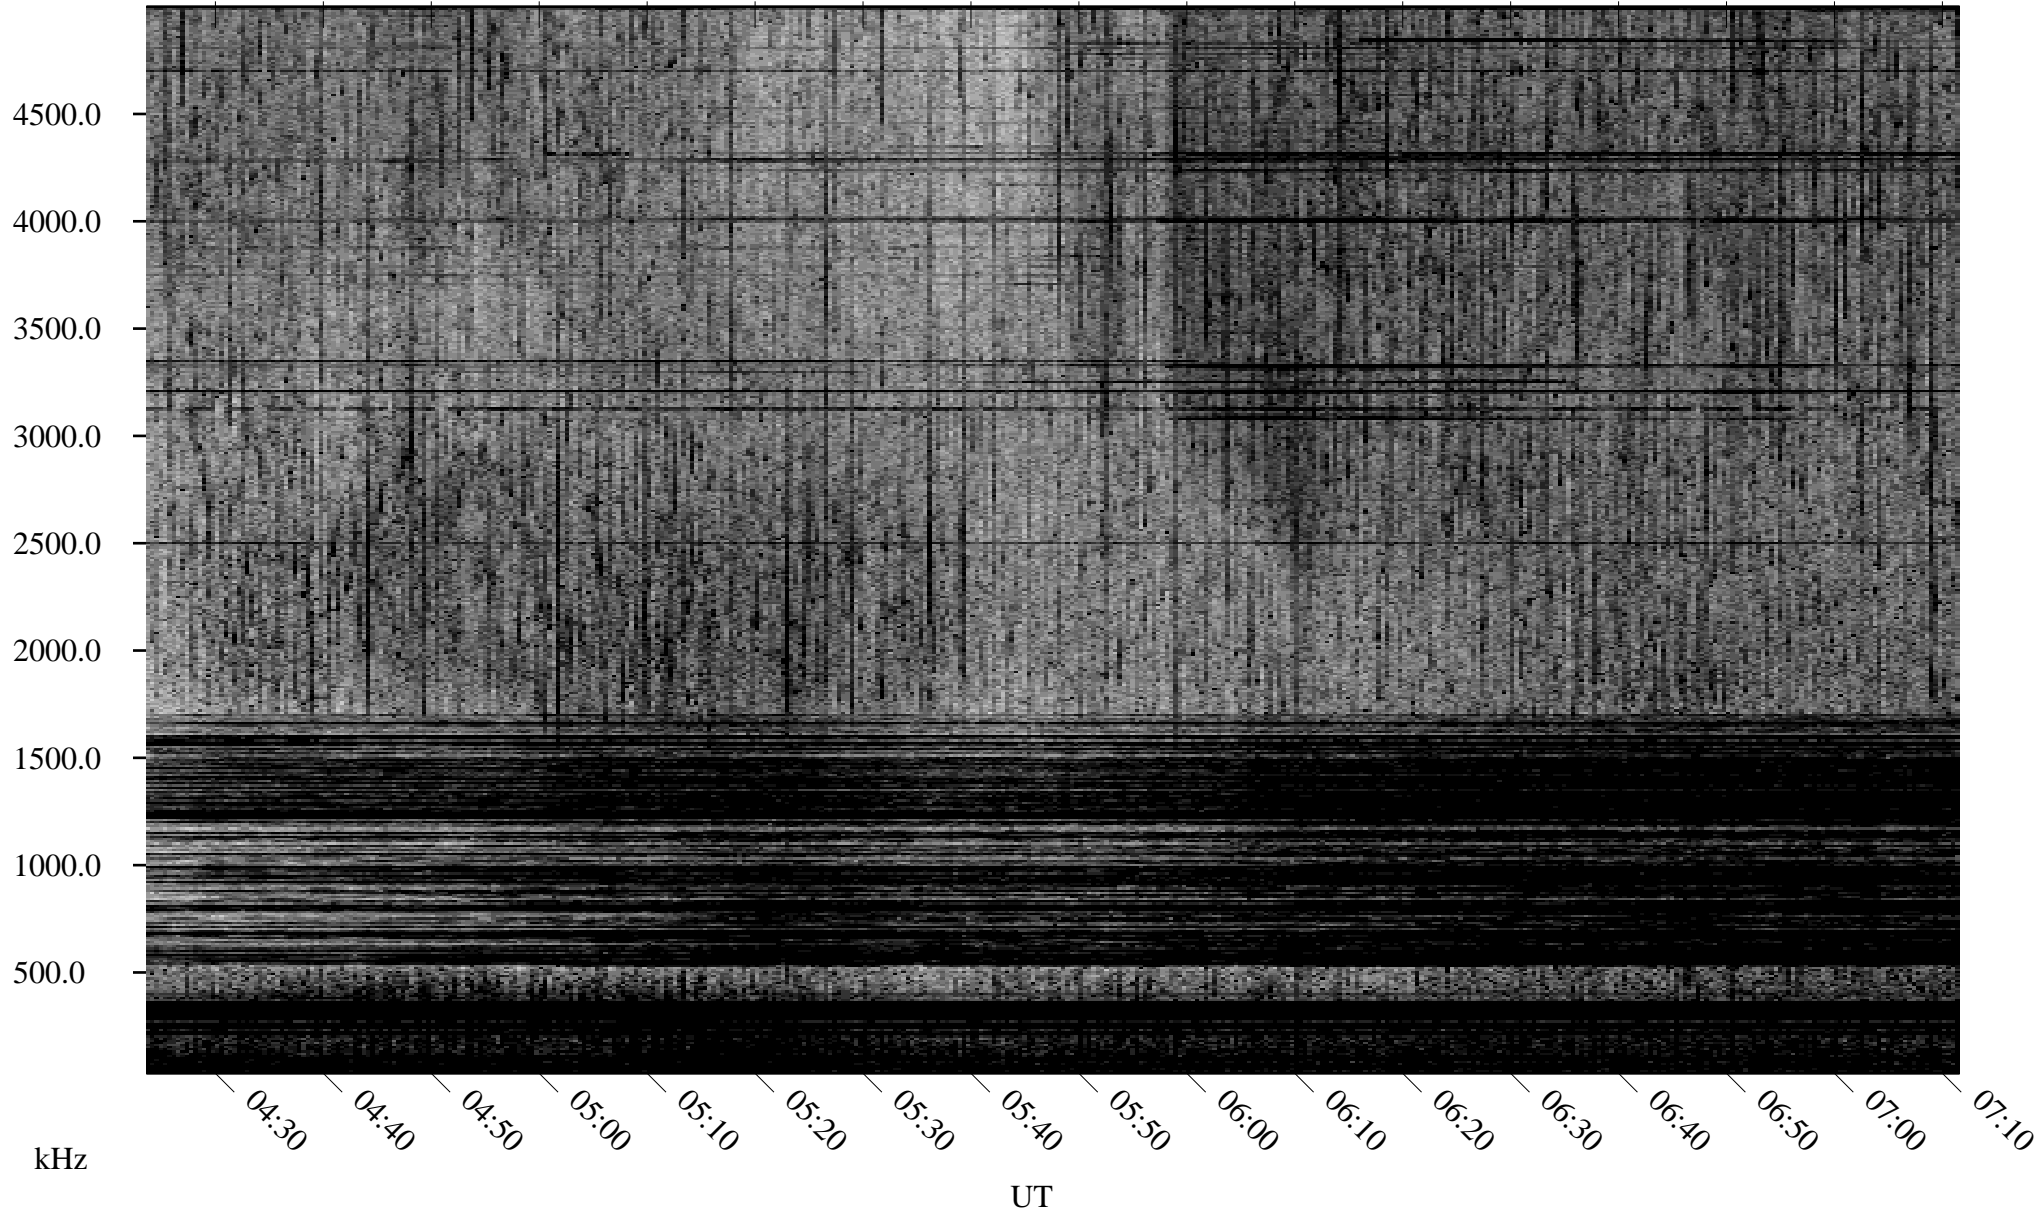

07/05/2003 Churchill, Manitoba

Linear Scale Black = 161 White = 15

ch03186l.z00m max_12

Page 1

07/05/2003 Churchill, Manitoba

Linear Scale Black = 161 White = 15

ch03186l.z00m max_12

Page 2

07/06/2003 Churchill, Manitoba

Linear Scale Black = 161 White = 15

ch03186l.z00m max_12

Page 3

07/06/2003 Churchill, Manitoba

Linear Scale Black = 161 White = 15

ch03186l.z00m max_12

Page 4

07/06/2003 Churchill, Manitoba

Linear Scale Black = 161 White = 15

ch03186l.z00m max_12

Page 5

07/06/2003 Churchill, Manitoba

Linear Scale Black = 161 White = 15

ch03186l.z00m max_12

Page 6

07/06/2003 Churchill, Manitoba

Linear Scale Black = 161 White = 15

ch03186l.z00m max_12

Page 7

07/06/2003 Churchill, Manitoba

Linear Scale Black = 161 White = 15

ch03186l.z00m max_12

Page 8