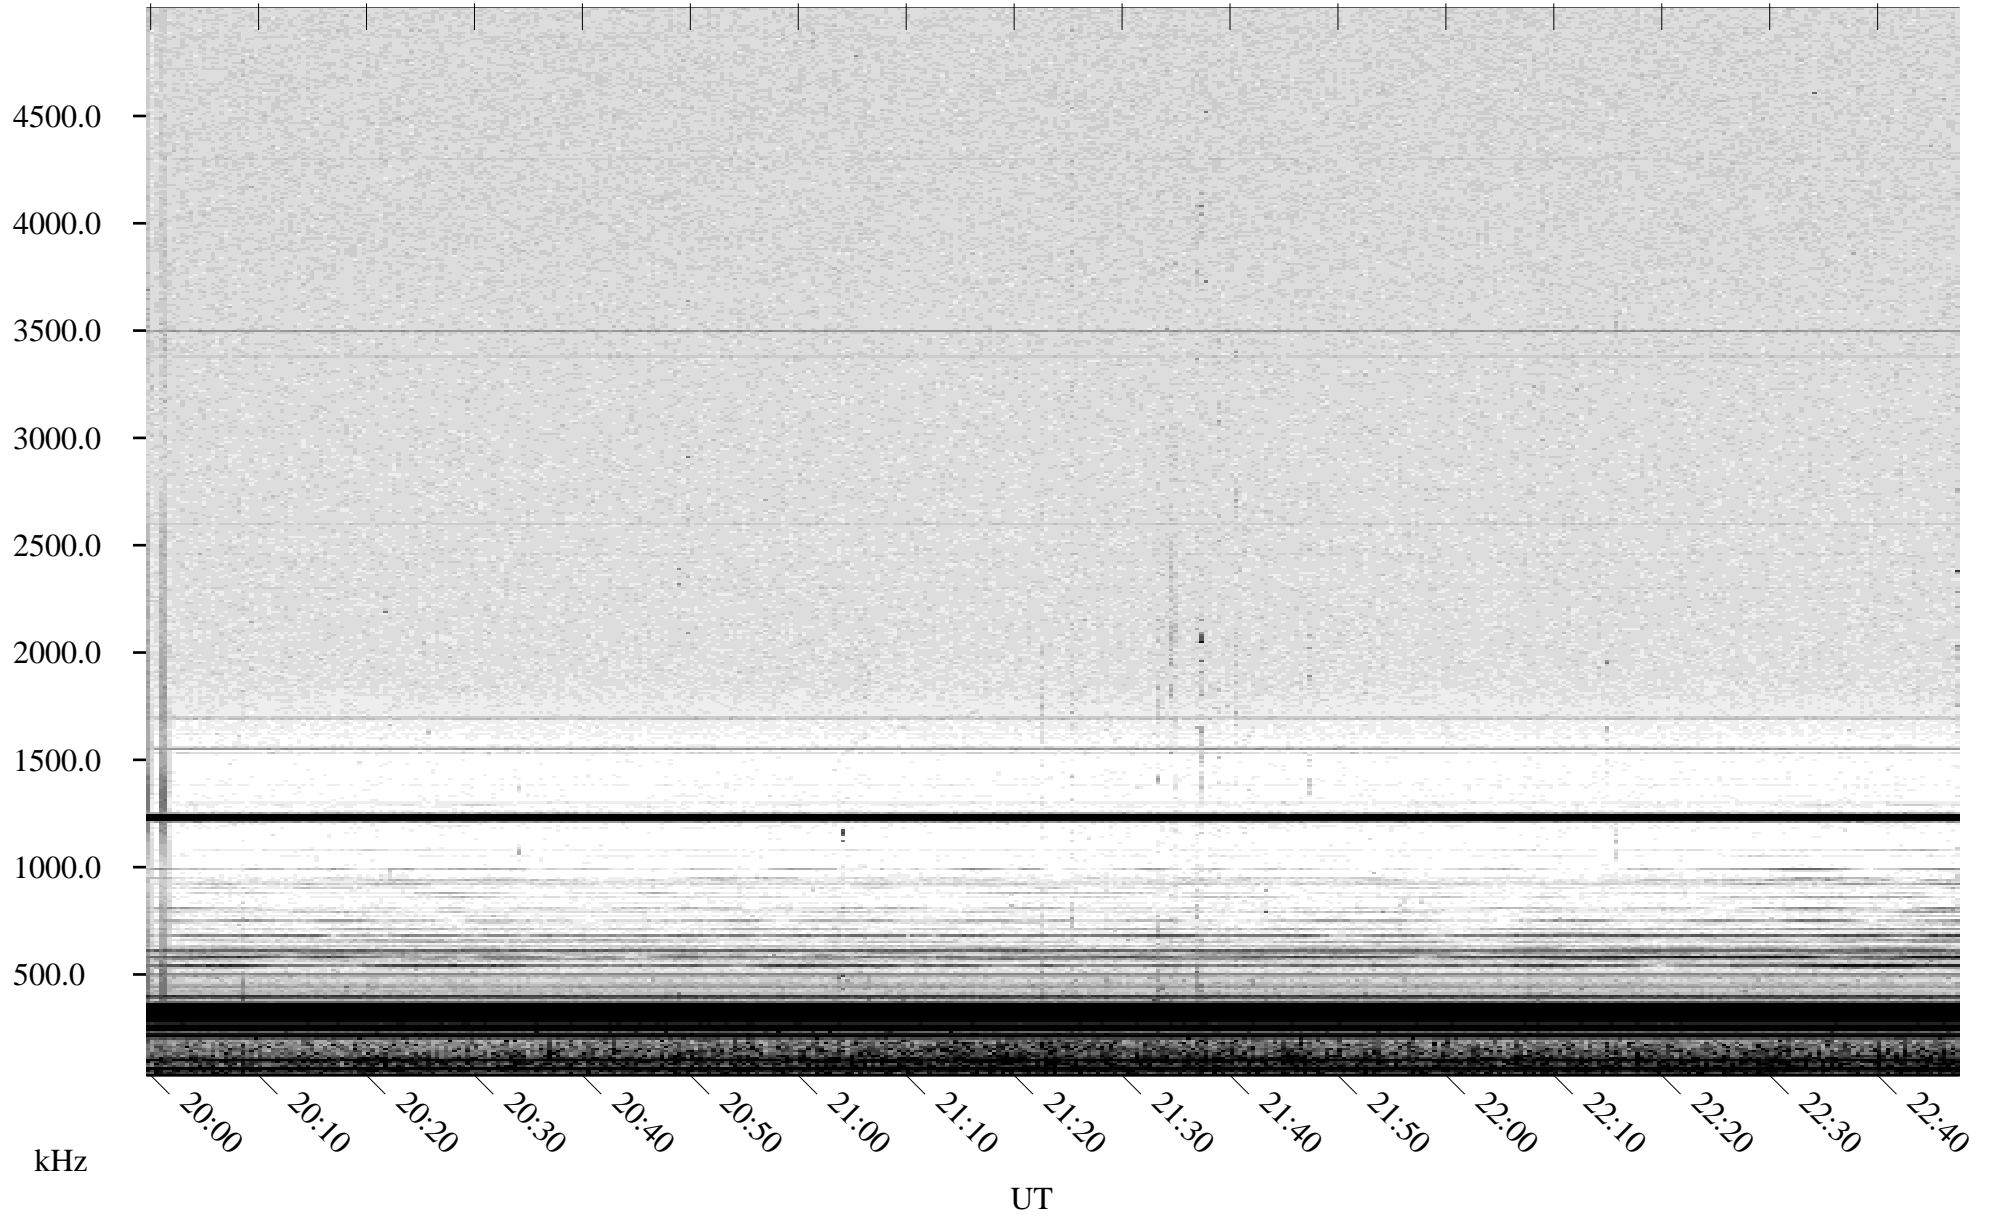

07/05/2003 Churchill, Manitoba

Linear Scale Black = 161 White = 15

ch03186l.z00m max_12

Page 1

07/05/2003 Churchill, Manitoba

Linear Scale Black = 161 White = 15

ch03186l.z00m max_12

Page 2

07/06/2003 Churchill, Manitoba

Linear Scale Black = 161 White = 15

ch03186l.z00m max_12

Page 3

07/06/2003 Churchill, Manitoba

Linear Scale Black = 161 White = 15

ch03186l.z00m max_12

Page 4

07/06/2003 Churchill, Manitoba

Linear Scale Black = 161 White = 15

ch03186l.z00m max_12

Page 5

07/06/2003 Churchill, Manitoba

Linear Scale Black = 161 White = 15

ch03186l.z00m max_12

Page 6

07/06/2003 Churchill, Manitoba

Linear Scale Black = 161 White = 15

ch03186l.z00m max_12

Page 7

07/06/2003 Churchill, Manitoba

Linear Scale Black = 161 White = 15

ch03186l.z00m max_12

Page 8