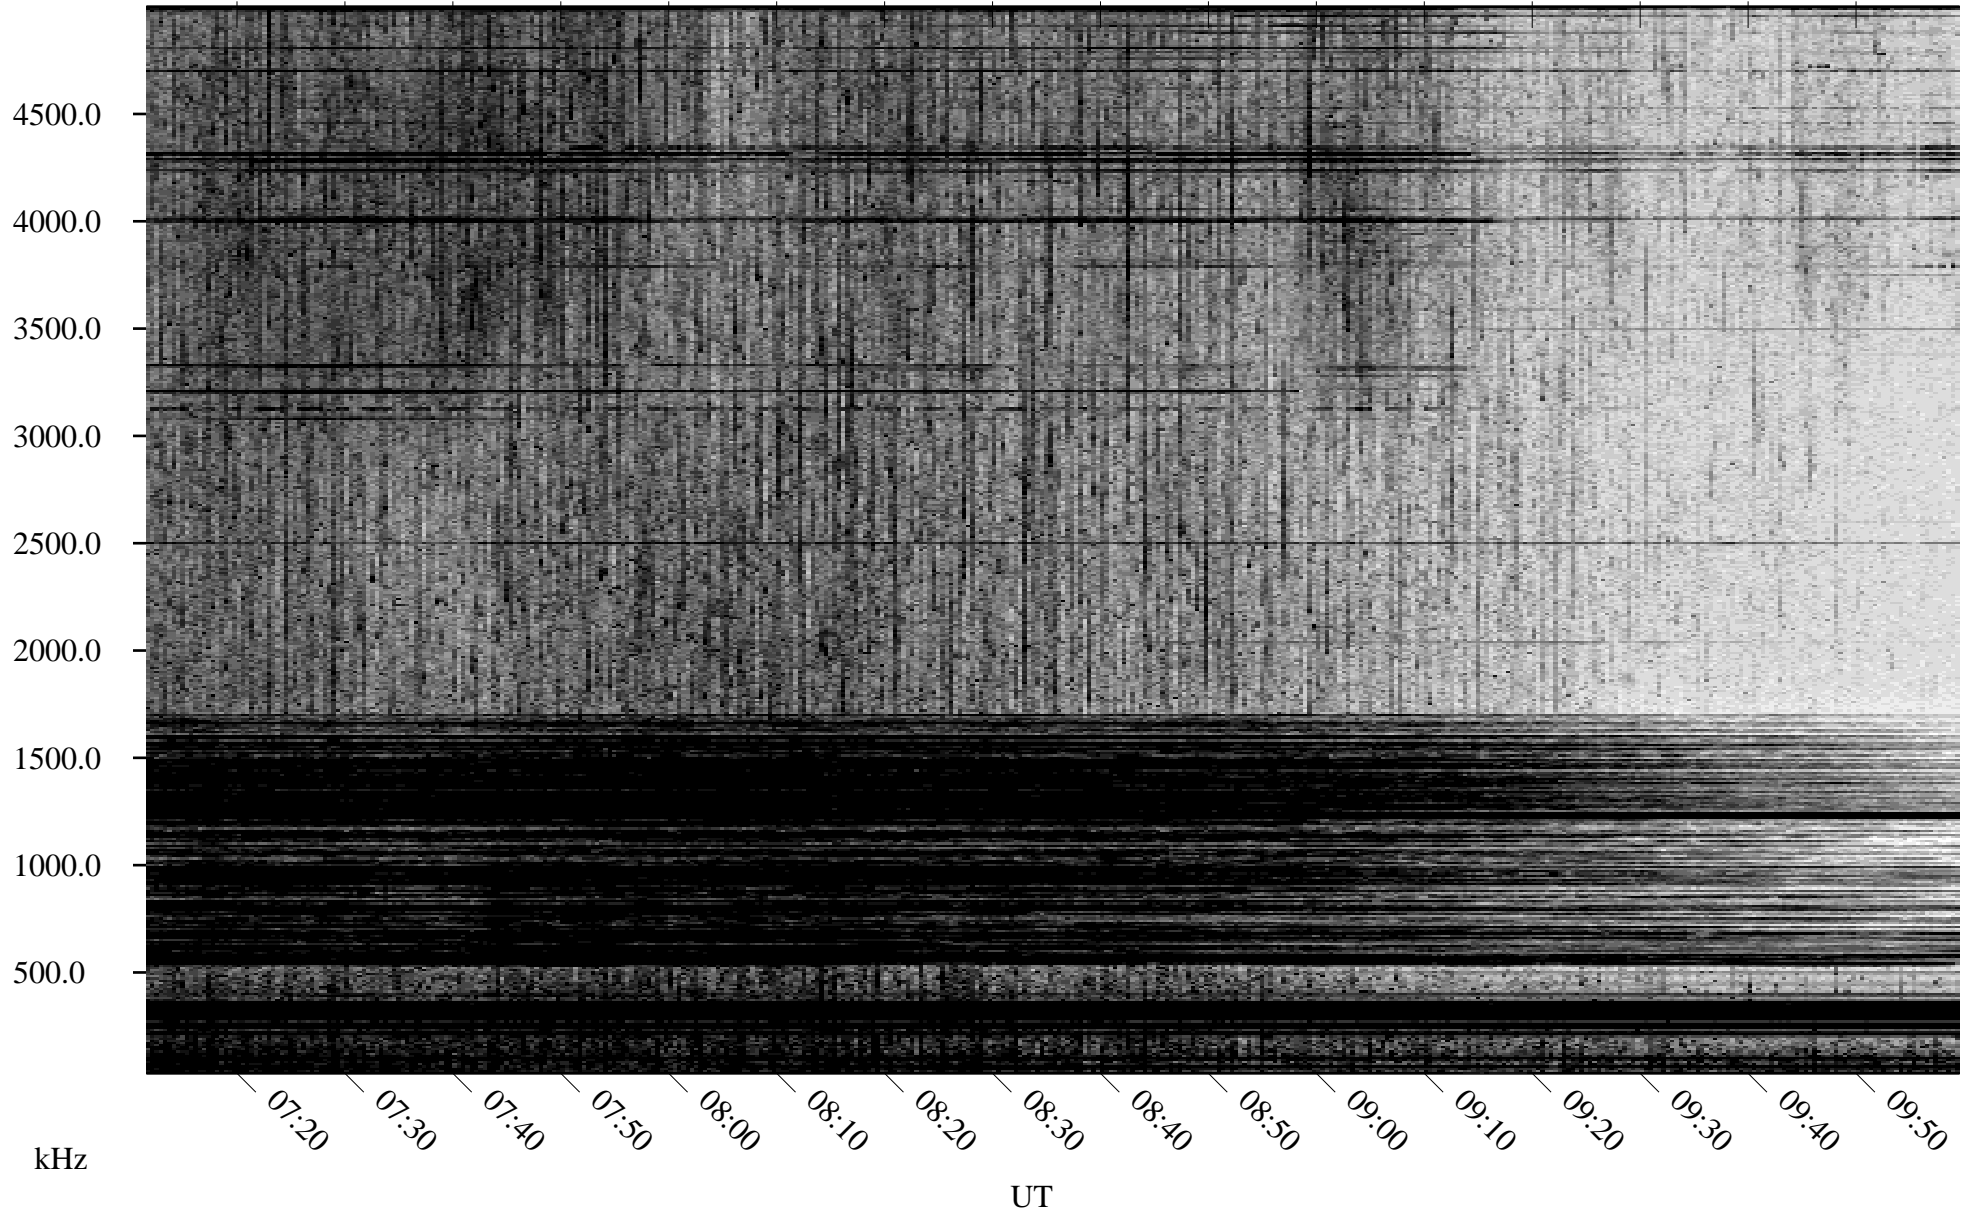

07/05/2003 Churchill, Manitoba

Linear Scale Black = 161 White = 15

ch03186l.z00m max_12

Page 1

07/05/2003 Churchill, Manitoba

Linear Scale Black = 161 White = 15

ch03186l.z00m max_12

Page 2

07/06/2003 Churchill, Manitoba

Linear Scale Black = 161 White = 15

ch03186l.z00m max_12

Page 3

07/06/2003 Churchill, Manitoba

Linear Scale Black = 161 White = 15

ch03186l.z00m max_12

Page 4

07/06/2003 Churchill, Manitoba

Linear Scale Black = 161 White = 15

ch03186l.z00m max_12

Page 5

07/06/2003 Churchill, Manitoba

Linear Scale Black = 161 White = 15

ch03186l.z00m max_12

Page 6

07/06/2003 Churchill, Manitoba

Linear Scale Black = 161 White = 15

ch03186l.z00m max_12

Page 7

07/06/2003 Churchill, Manitoba

Linear Scale Black = 161 White = 15

ch03186l.z00m max_12

Page 8