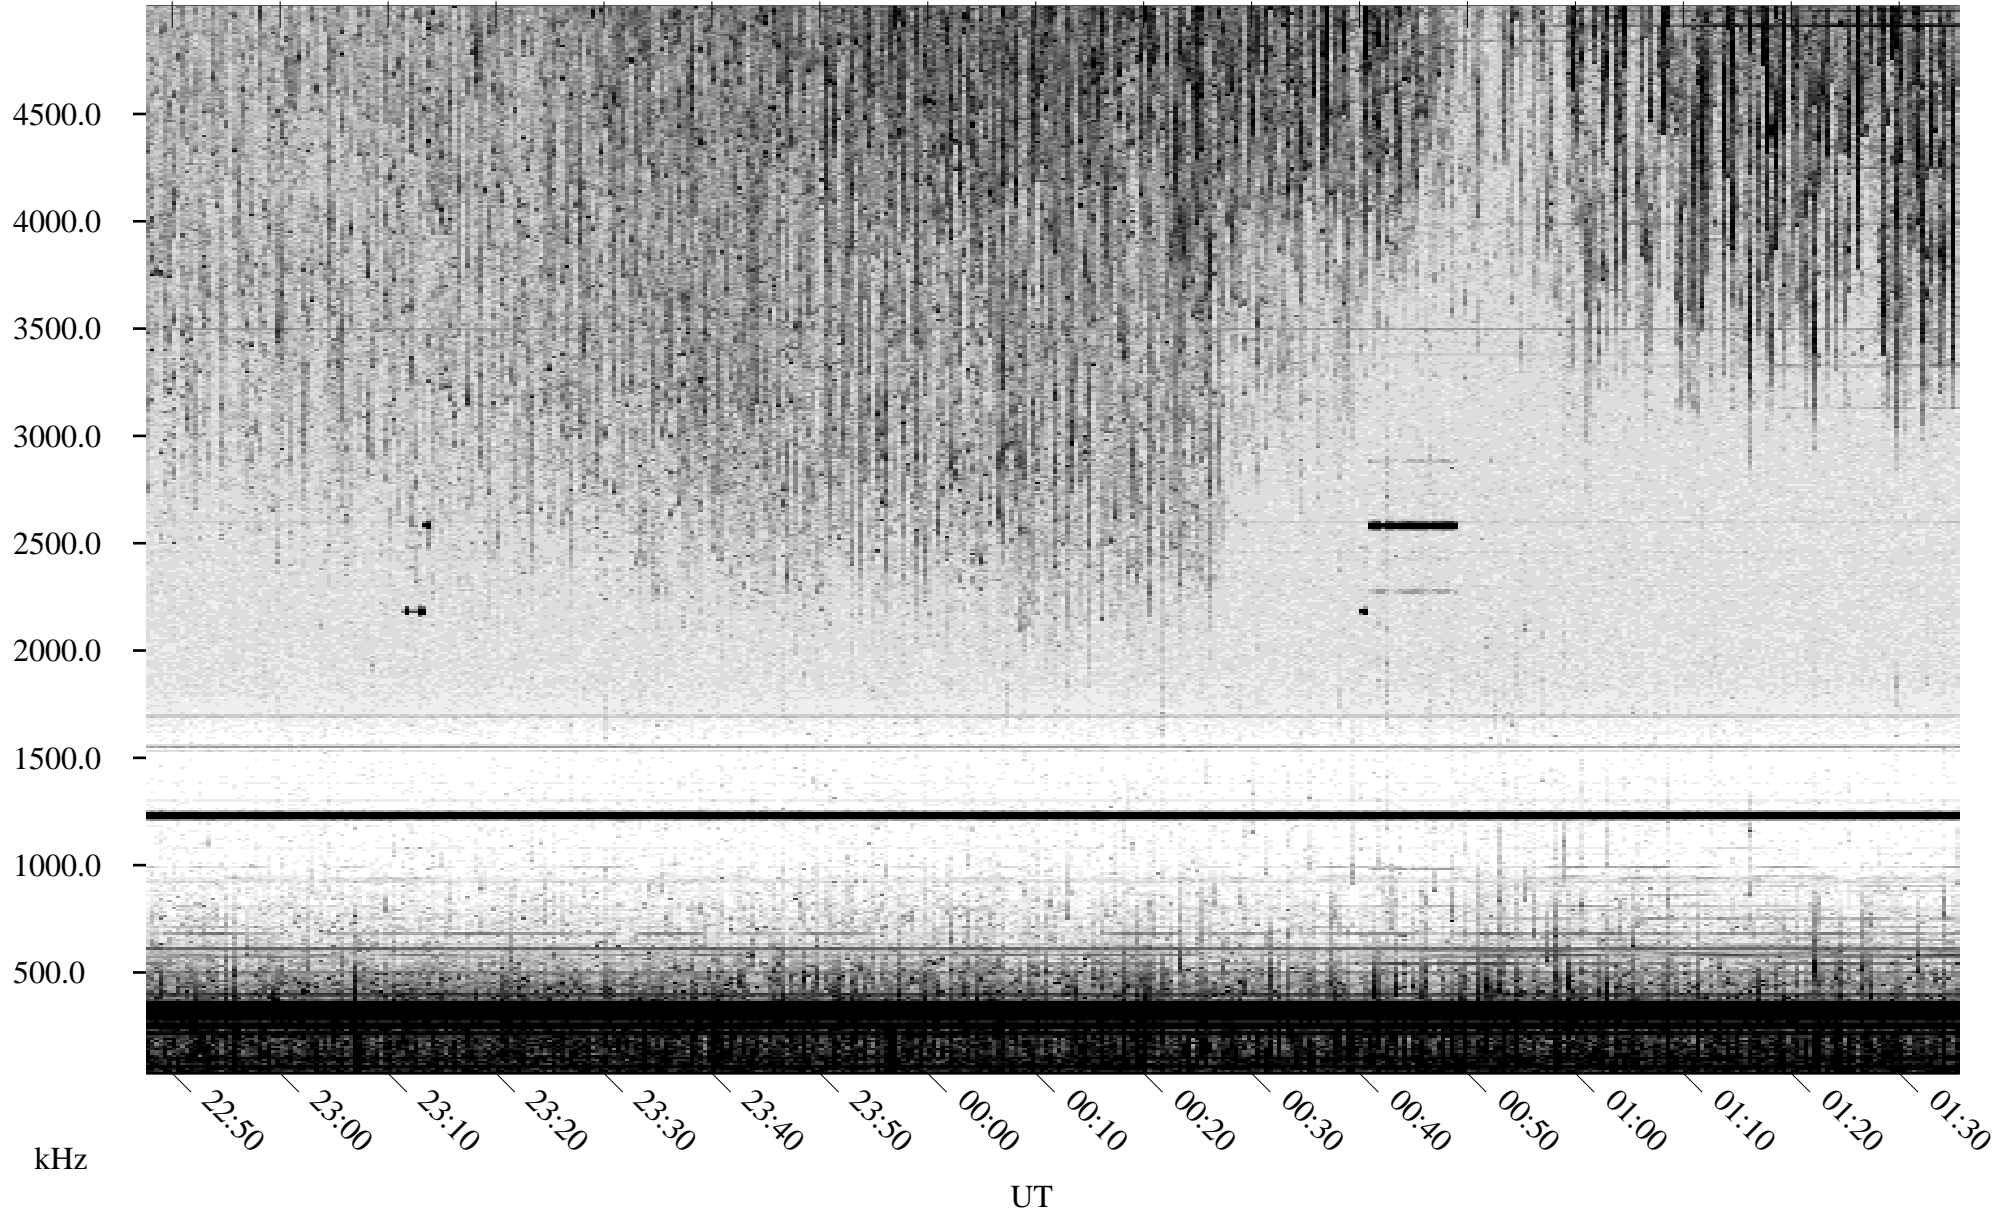

07/06/2003 Churchill, Manitoba

Linear Scale Black = 161 White = 15

ch03187l.z00m max_12

Page 1

07/06/2003 Churchill, Manitoba

Linear Scale Black = 161 White = 15

ch03187l.z00m max_12

Page 2

07/07/2003 Churchill, Manitoba

Linear Scale Black = 161 White = 15

ch03187l.z00m max_12

Page 3

07/07/2003 Churchill, Manitoba

Linear Scale Black = 161 White = 15

ch03187l.z00m max_12

Page 4

07/07/2003 Churchill, Manitoba

Linear Scale Black = 161 White = 15

ch03187l.z00m max_12

Page 5

07/07/2003 Churchill, Manitoba

Linear Scale Black = 161 White = 15

ch03187l.z00m max_12

Page 6

07/07/2003 Churchill, Manitoba

Linear Scale Black = 161 White = 15

ch03187l.z00m max_12

Page 7

07/07/2003 Churchill, Manitoba

Linear Scale Black = 161 White = 15

ch03187l.z00m max_12