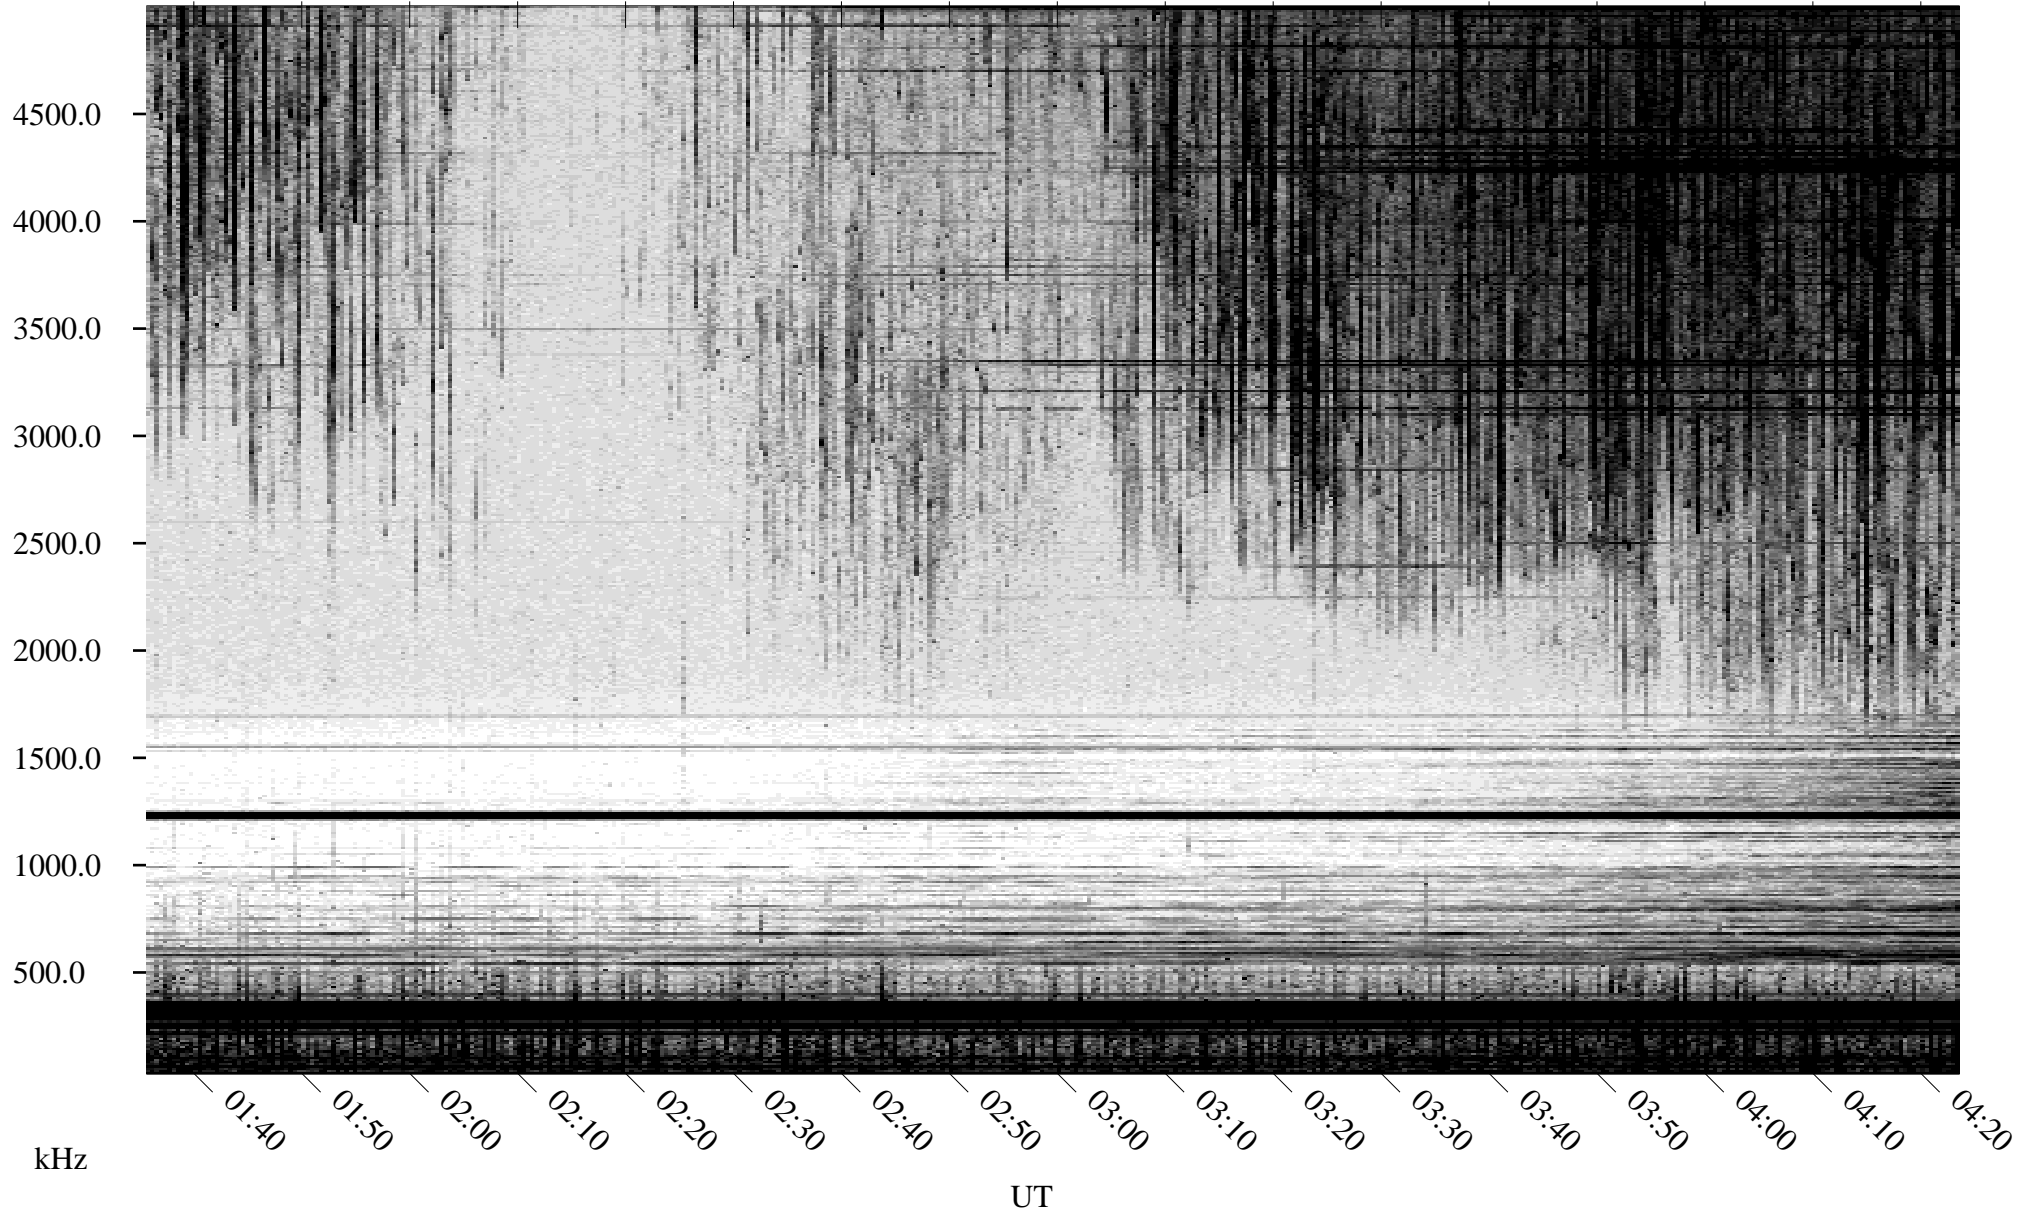

07/06/2003 Churchill, Manitoba

Linear Scale Black = 161 White = 15

ch03187l.z00m max_12

Page 1

07/06/2003 Churchill, Manitoba

Linear Scale Black = 161 White = 15

ch03187l.z00m max_12

Page 2

07/07/2003 Churchill, Manitoba

Linear Scale Black = 161 White = 15

ch03187l.z00m max_12

Page 3

07/07/2003 Churchill, Manitoba

Linear Scale Black = 161 White = 15

ch03187l.z00m max_12

Page 4

07/07/2003 Churchill, Manitoba

Linear Scale Black = 161 White = 15

ch03187l.z00m max_12

Page 5

07/07/2003 Churchill, Manitoba

Linear Scale Black = 161 White = 15

ch03187l.z00m max_12

Page 6

07/07/2003 Churchill, Manitoba

Linear Scale Black = 161 White = 15

ch03187l.z00m max_12

Page 7

07/07/2003 Churchill, Manitoba

Linear Scale Black = 161 White = 15

ch03187l.z00m max_12