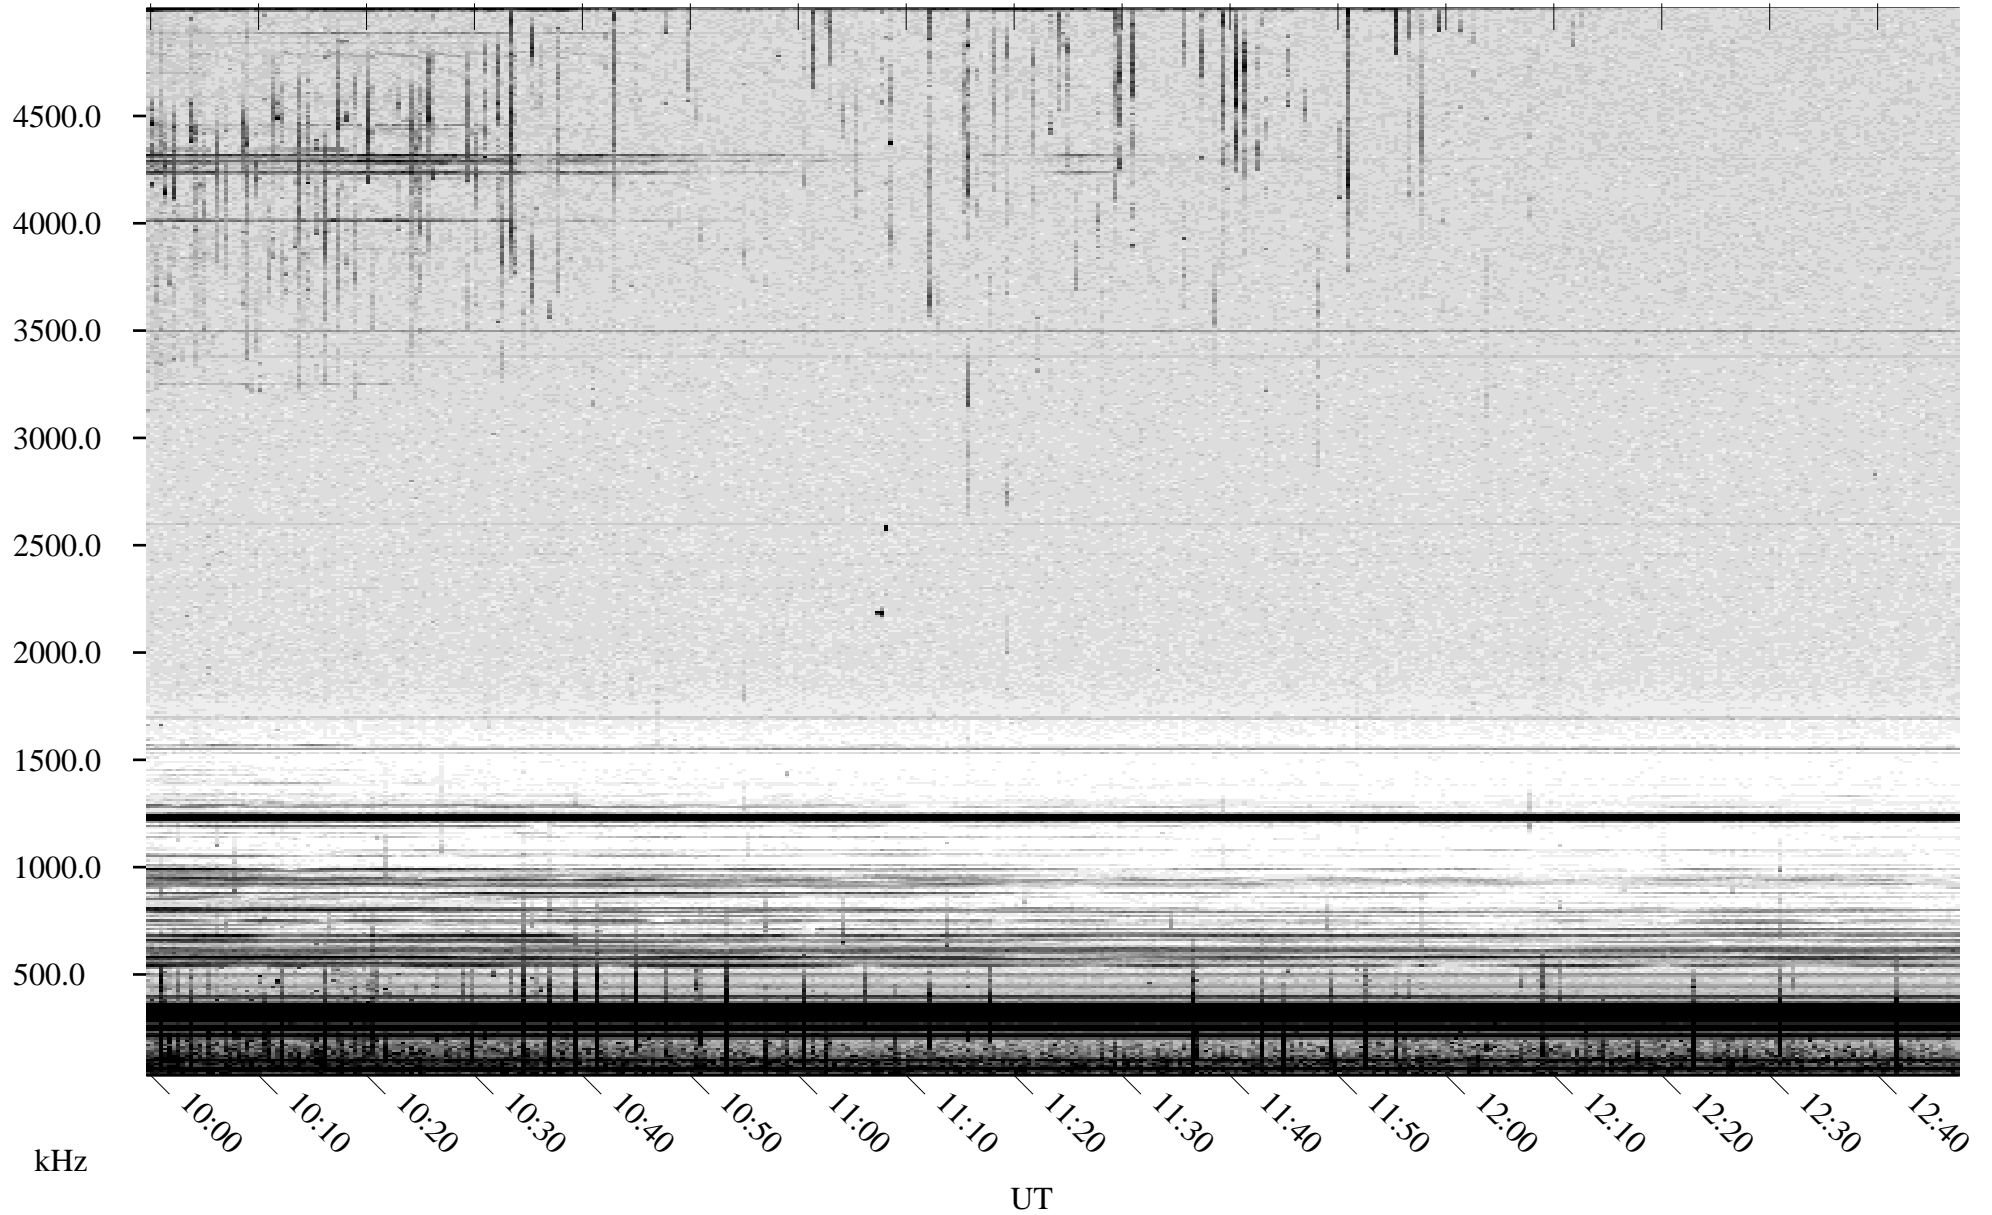

07/06/2003 Churchill, Manitoba

Linear Scale Black = 161 White = 15

ch03187l.z00m max_12

Page 1

07/06/2003 Churchill, Manitoba

Linear Scale Black = 161 White = 15

ch03187l.z00m max_12

Page 2

07/07/2003 Churchill, Manitoba

Linear Scale Black = 161 White = 15

ch03187l.z00m max_12

Page 3

07/07/2003 Churchill, Manitoba

Linear Scale Black = 161 White = 15

ch03187l.z00m max_12

Page 4

07/07/2003 Churchill, Manitoba

Linear Scale Black = 161 White = 15

ch03187l.z00m max_12

Page 5

07/07/2003 Churchill, Manitoba

Linear Scale Black = 161 White = 15

ch03187l.z00m max_12

Page 6

07/07/2003 Churchill, Manitoba

Linear Scale Black = 161 White = 15

ch03187l.z00m max_12

Page 7

07/07/2003 Churchill, Manitoba

Linear Scale Black = 161 White = 15

ch03187l.z00m max_12