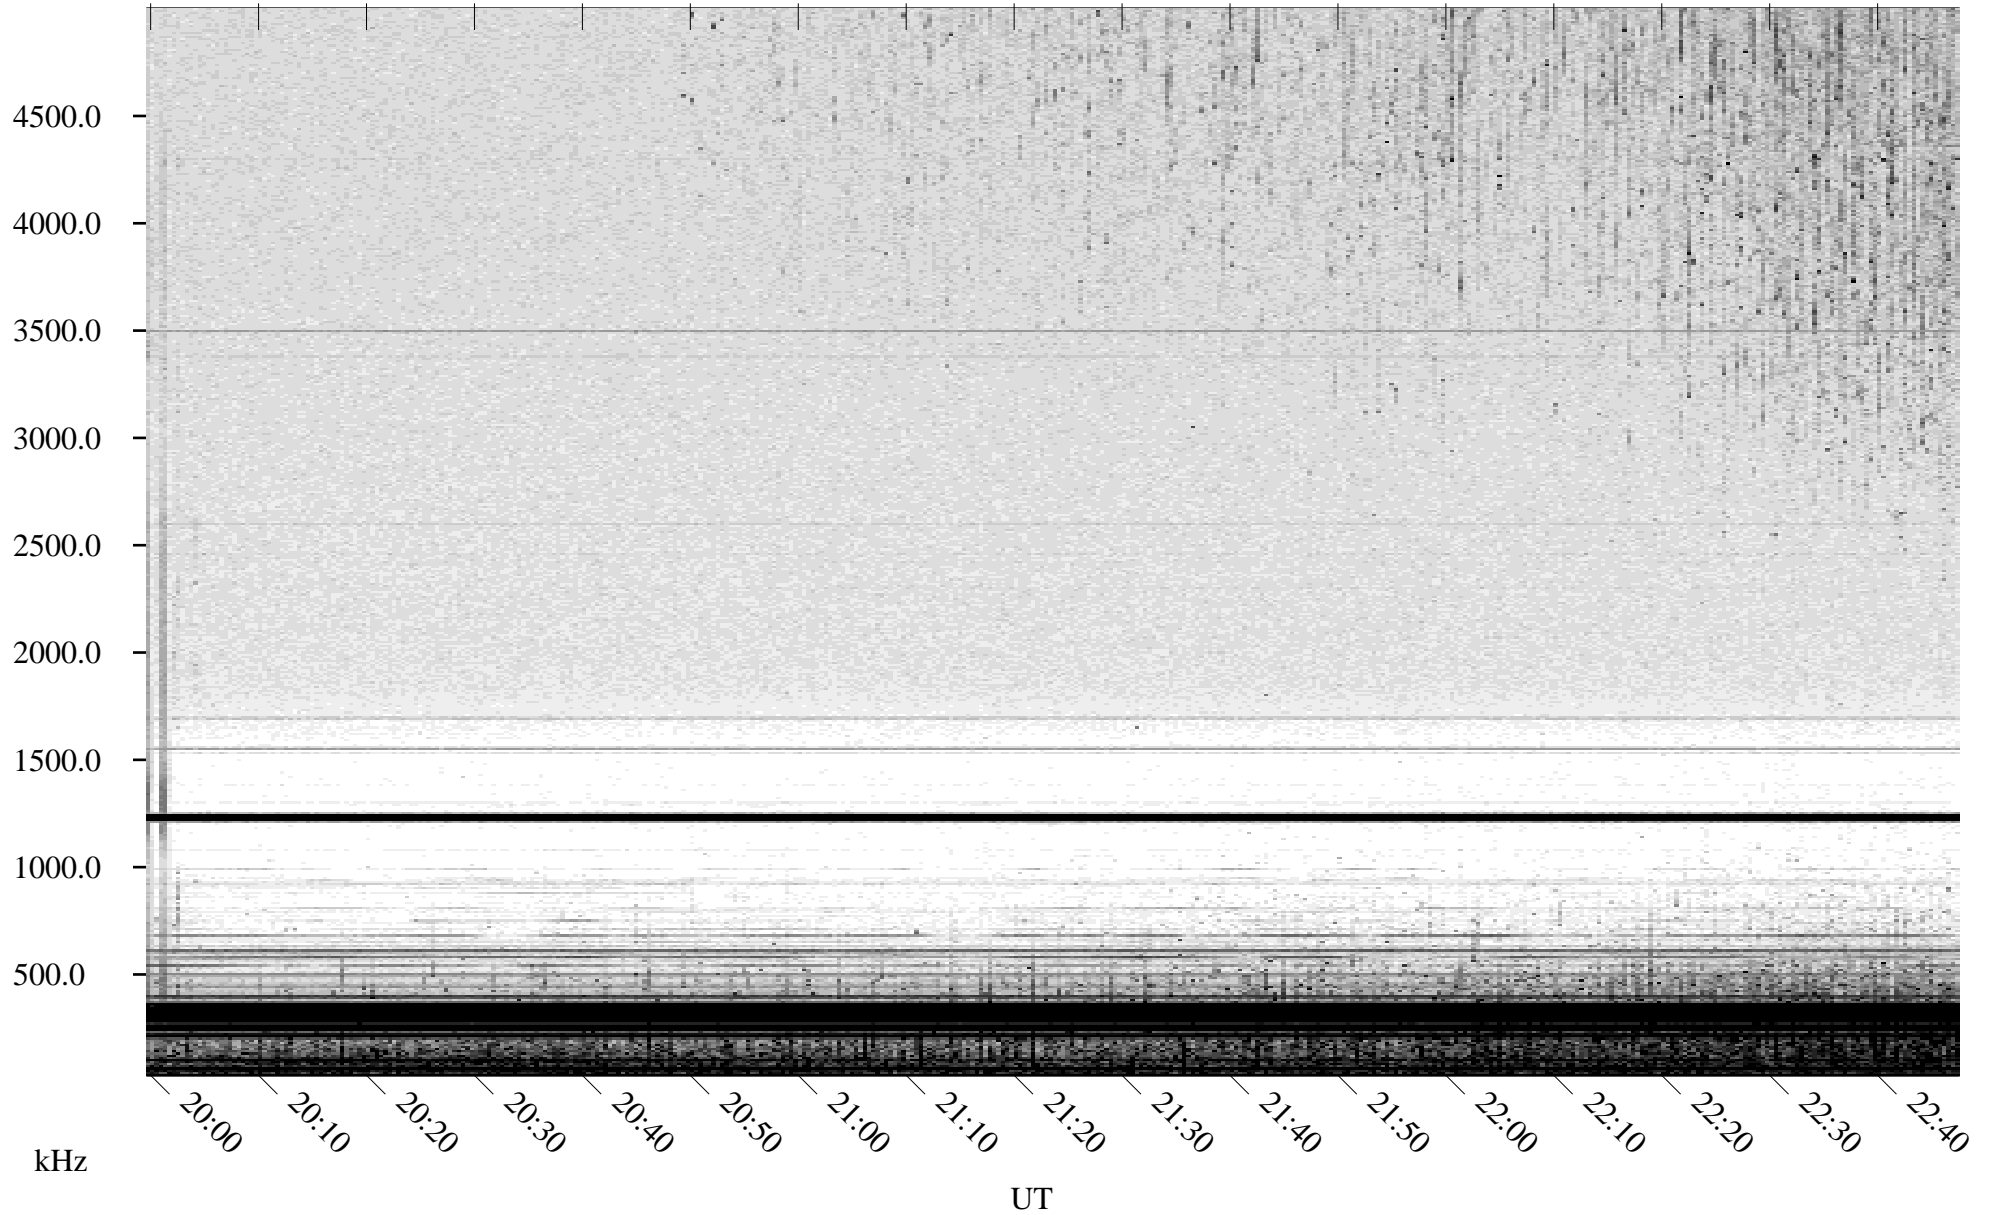

07/06/2003 Churchill, Manitoba

Linear Scale Black = 161 White = 15

ch03187l.z00m max_12

Page 1

07/06/2003 Churchill, Manitoba

Linear Scale Black = 161 White = 15

ch03187l.z00m max_12

Page 2

07/07/2003 Churchill, Manitoba

Linear Scale Black = 161 White = 15

ch03187l.z00m max_12

Page 3

07/07/2003 Churchill, Manitoba

Linear Scale Black = 161 White = 15

ch03187l.z00m max_12

Page 4

07/07/2003 Churchill, Manitoba

Linear Scale Black = 161 White = 15

ch03187l.z00m max_12

Page 5

07/07/2003 Churchill, Manitoba

Linear Scale Black = 161 White = 15

ch03187l.z00m max_12

Page 6

07/07/2003 Churchill, Manitoba

Linear Scale Black = 161 White = 15

ch03187l.z00m max_12

Page 7

07/07/2003 Churchill, Manitoba

Linear Scale Black = 161 White = 15

ch03187l.z00m max_12