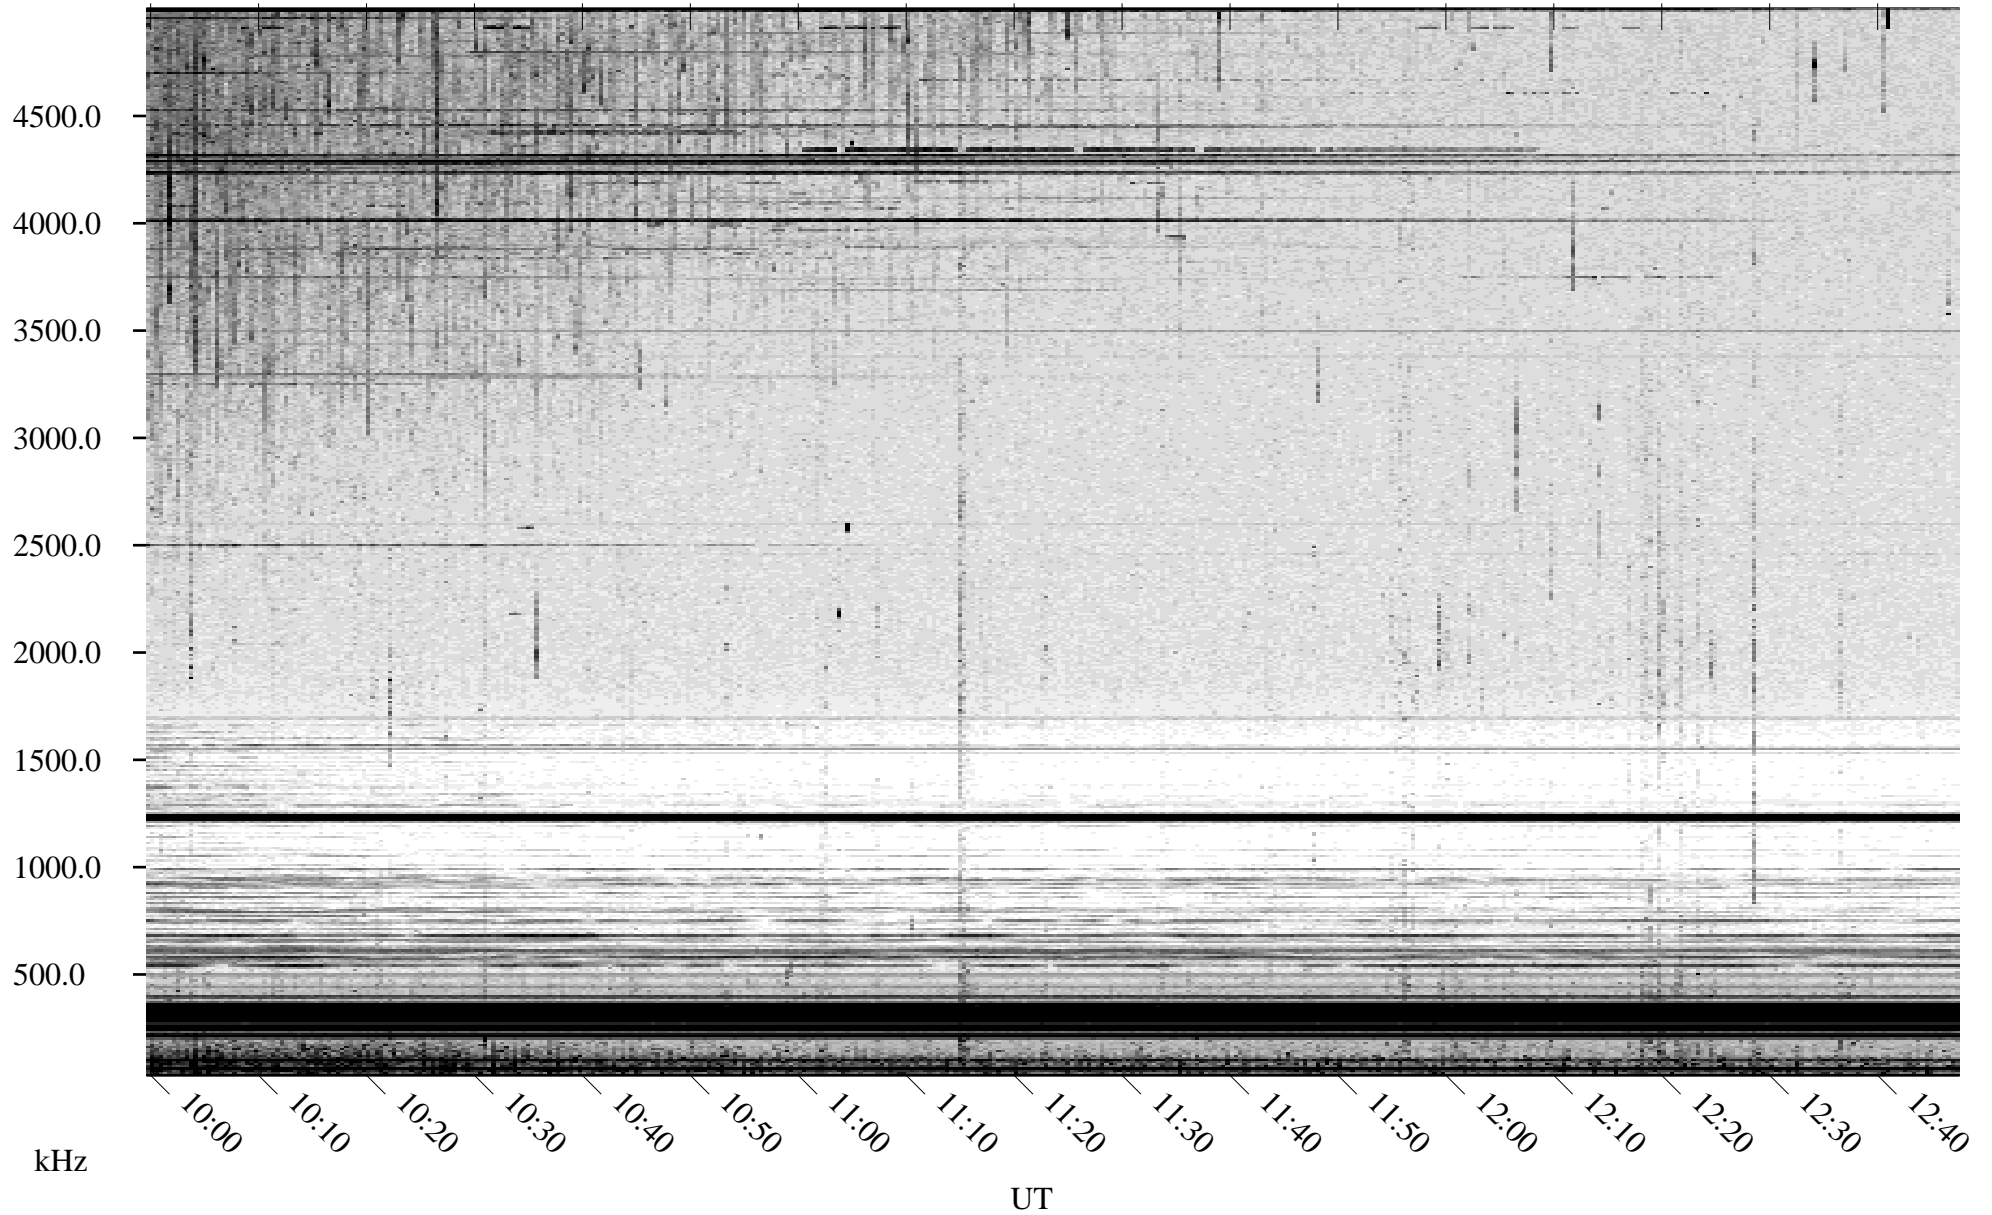

07/08/2003 Churchill, Manitoba

Linear Scale Black = 161 White = 15

ch03189l.z00m max_12

Page 1

07/08/2003 Churchill, Manitoba

Linear Scale Black = 161 White = 15

ch03189l.z00m max_12

Page 2

07/09/2003 Churchill, Manitoba

Linear Scale Black = 161 White = 15

ch03189l.z00m max_12

Page 3

07/09/2003 Churchill, Manitoba

Linear Scale Black = 161 White = 15

ch03189l.z00m max_12

Page 4

07/09/2003 Churchill, Manitoba

Linear Scale Black = 161 White = 15

ch03189l.z00m max_12

Page 5

07/09/2003 Churchill, Manitoba

Linear Scale Black = 161 White = 15

ch03189l.z00m max_12

Page 6

07/09/2003 Churchill, Manitoba

Linear Scale Black = 161 White = 15

ch03189l.z00m max_12

Page 7

07/09/2003 Churchill, Manitoba

Linear Scale Black = 161 White = 15

ch03189l.z00m max_12