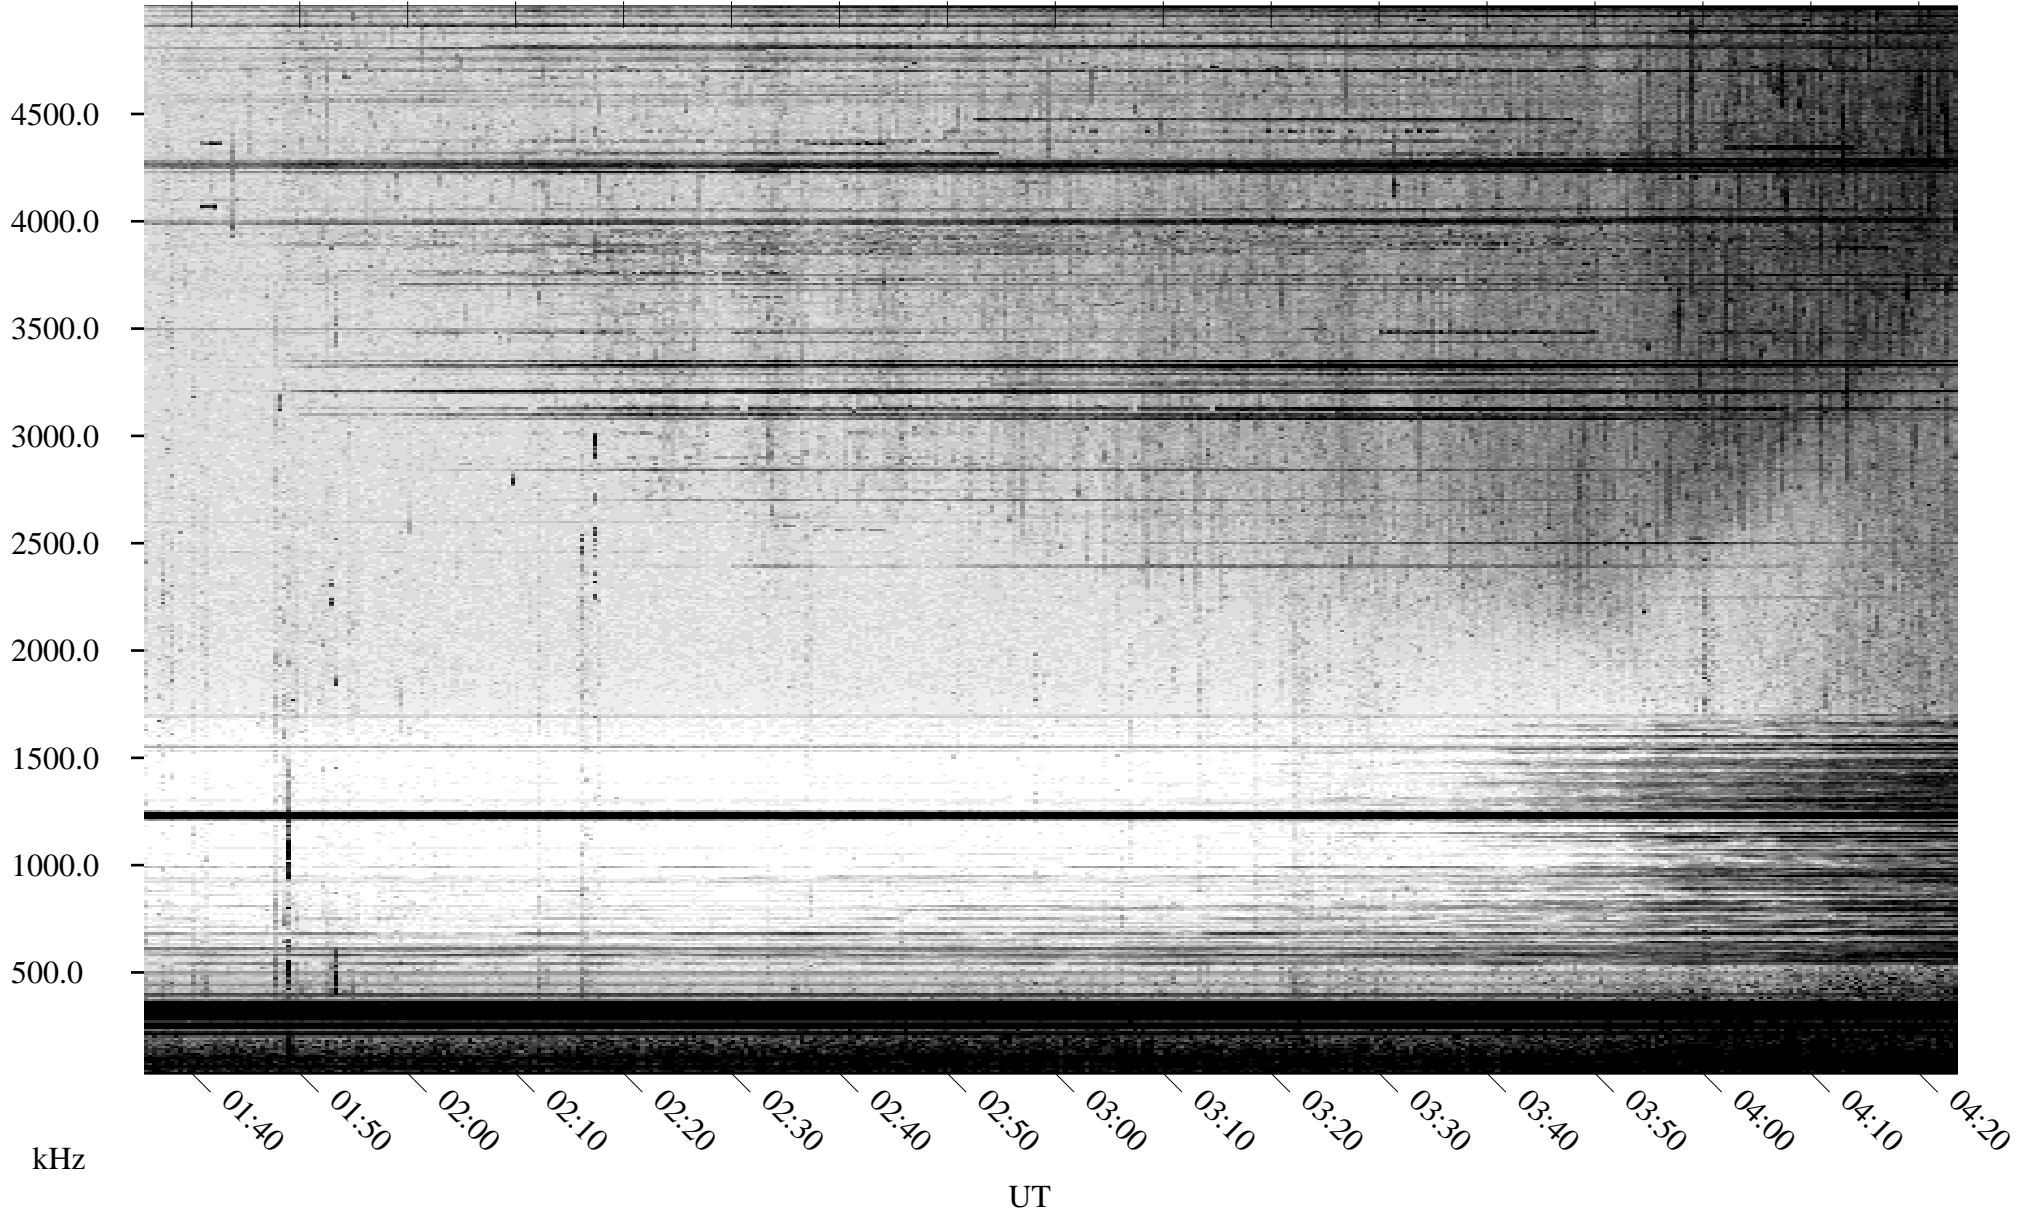

07/08/2003 Churchill, Manitoba

Linear Scale Black = 161 White = 15

ch03189l.z00m max_12

Page 1

07/08/2003 Churchill, Manitoba

Linear Scale Black = 161 White = 15

ch03189l.z00m max_12

Page 2

07/09/2003 Churchill, Manitoba

Linear Scale Black = 161 White = 15

ch03189l.z00m max_12

Page 3

07/09/2003 Churchill, Manitoba

Linear Scale Black = 161 White = 15

ch03189l.z00m max_12

Page 4

07/09/2003 Churchill, Manitoba

Linear Scale Black = 161 White = 15

ch03189l.z00m max_12

Page 5

07/09/2003 Churchill, Manitoba

Linear Scale Black = 161 White = 15

ch03189l.z00m max_12

Page 6

07/09/2003 Churchill, Manitoba

Linear Scale Black = 161 White = 15

ch03189l.z00m max_12

Page 7

07/09/2003 Churchill, Manitoba

Linear Scale Black = 161 White = 15

ch03189l.z00m max_12