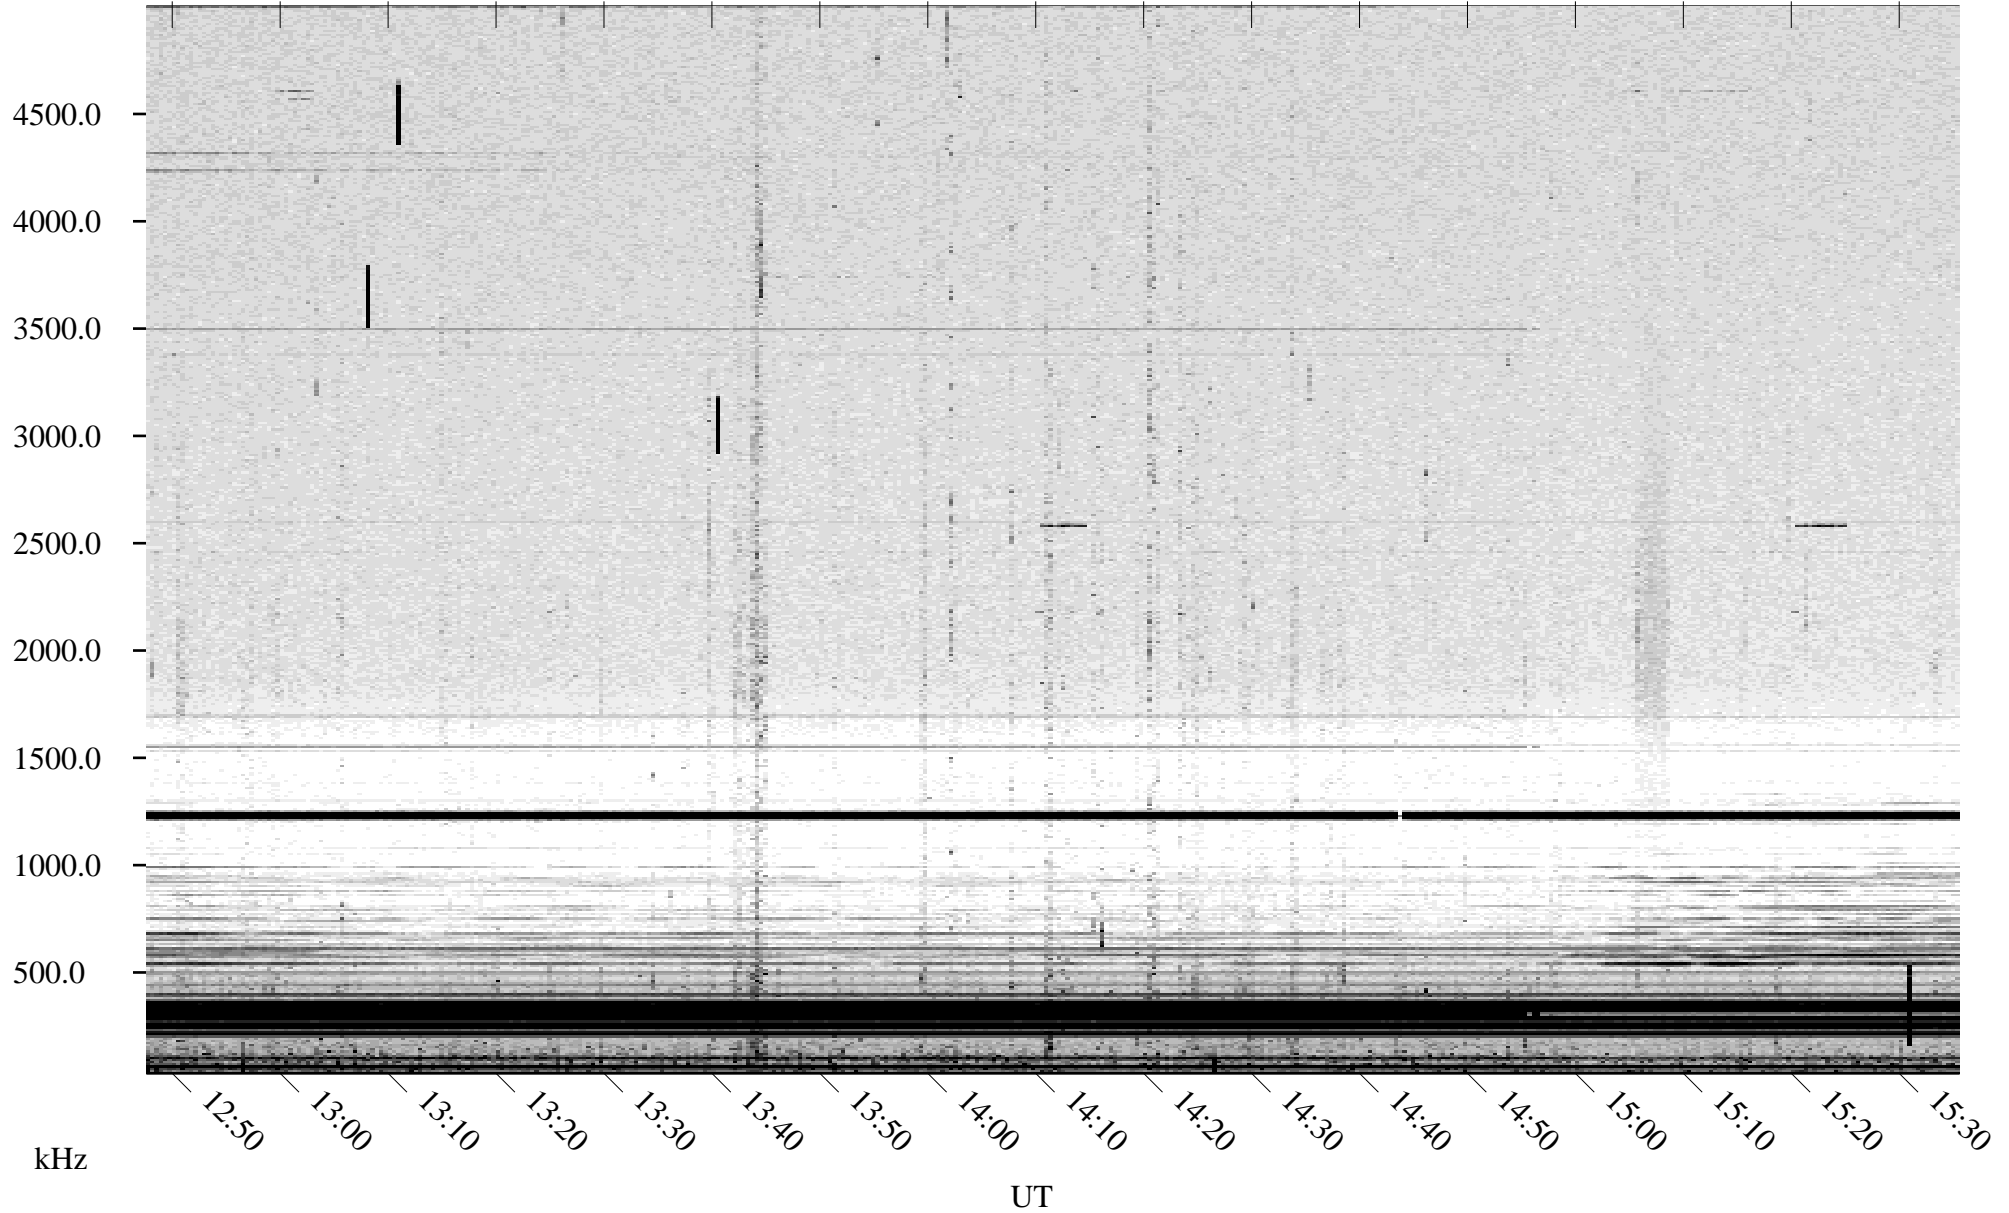

07/08/2003 Churchill, Manitoba

Linear Scale Black = 161 White = 15

ch03189l.z00m max_12

Page 1

07/08/2003 Churchill, Manitoba

Linear Scale Black = 161 White = 15

ch03189l.z00m max_12

Page 2

07/09/2003 Churchill, Manitoba

Linear Scale Black = 161 White = 15

ch03189l.z00m max_12

Page 3

07/09/2003 Churchill, Manitoba

Linear Scale Black = 161 White = 15

ch03189l.z00m max_12

Page 4

07/09/2003 Churchill, Manitoba

Linear Scale Black = 161 White = 15

ch03189l.z00m max_12

Page 5

07/09/2003 Churchill, Manitoba

Linear Scale Black = 161 White = 15

ch03189l.z00m max_12

Page 6

07/09/2003 Churchill, Manitoba

Linear Scale Black = 161 White = 15

ch03189l.z00m max_12

Page 7

07/09/2003 Churchill, Manitoba

Linear Scale Black = 161 White = 15

ch03189l.z00m max_12