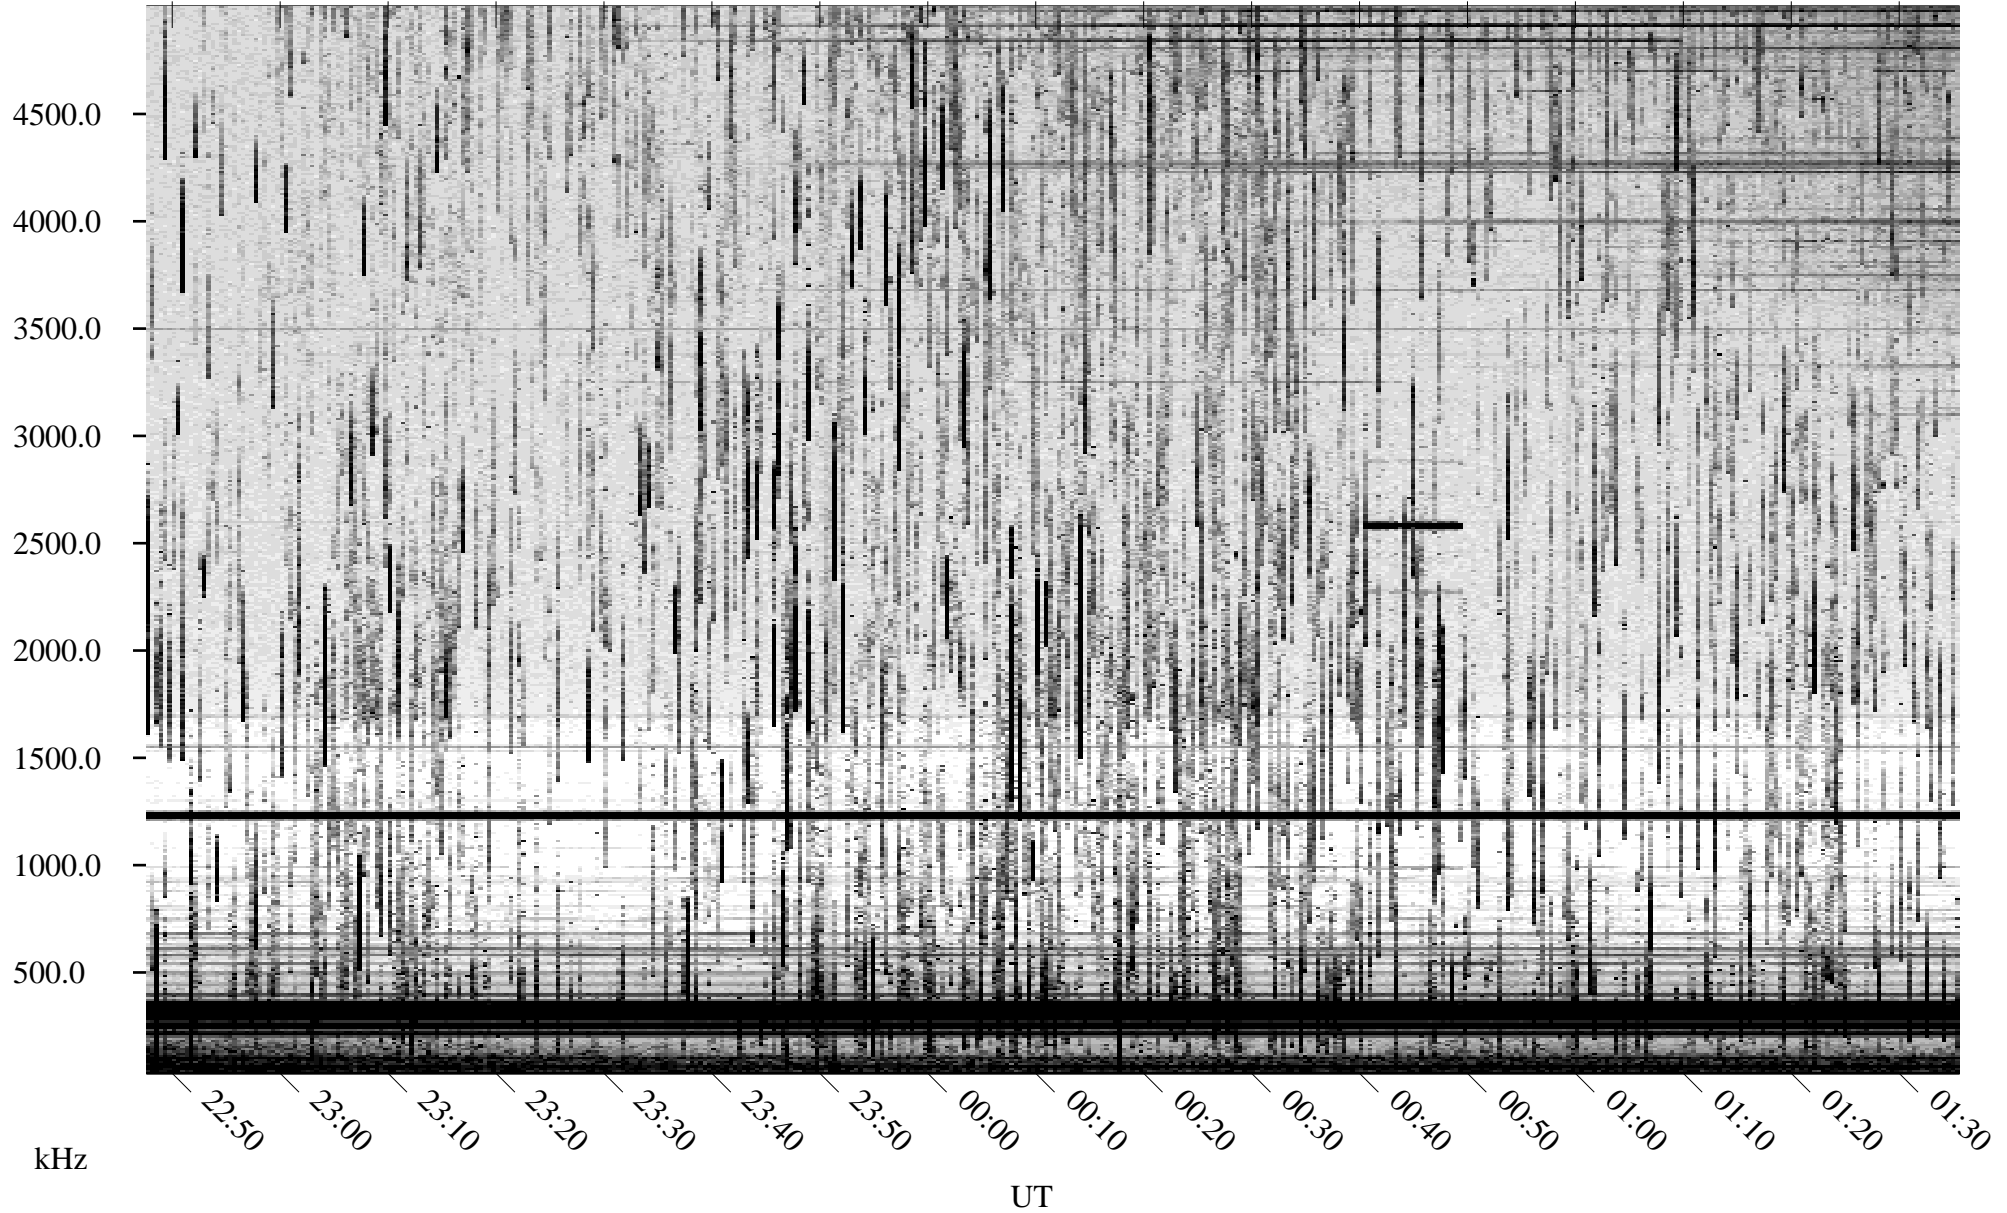

07/09/2003 Churchill, Manitoba

Linear Scale Black = 161 White = 15

ch03190l.z00m max_12

Page 1

07/09/2003 Churchill, Manitoba

Linear Scale Black = 161 White = 15

ch03190l.z00m max_12

Page 2

07/10/2003 Churchill, Manitoba

Linear Scale Black = 161 White = 15

ch03190l.z00m max_12

Page 3

07/10/2003 Churchill, Manitoba

Linear Scale Black = 161 White = 15

ch03190l.z00m max_12

Page 4

07/10/2003 Churchill, Manitoba

Linear Scale Black = 161 White = 15

ch03190l.z00m max_12

Page 5

07/10/2003 Churchill, Manitoba

Linear Scale Black = 161 White = 15

ch03190l.z00m max_12

Page 6

07/10/2003 Churchill, Manitoba

Linear Scale Black = 161 White = 15

ch03190l.z00m max_12

Page 7

07/10/2003 Churchill, Manitoba

Linear Scale Black = 161 White = 15

ch03190l.z00m max_12