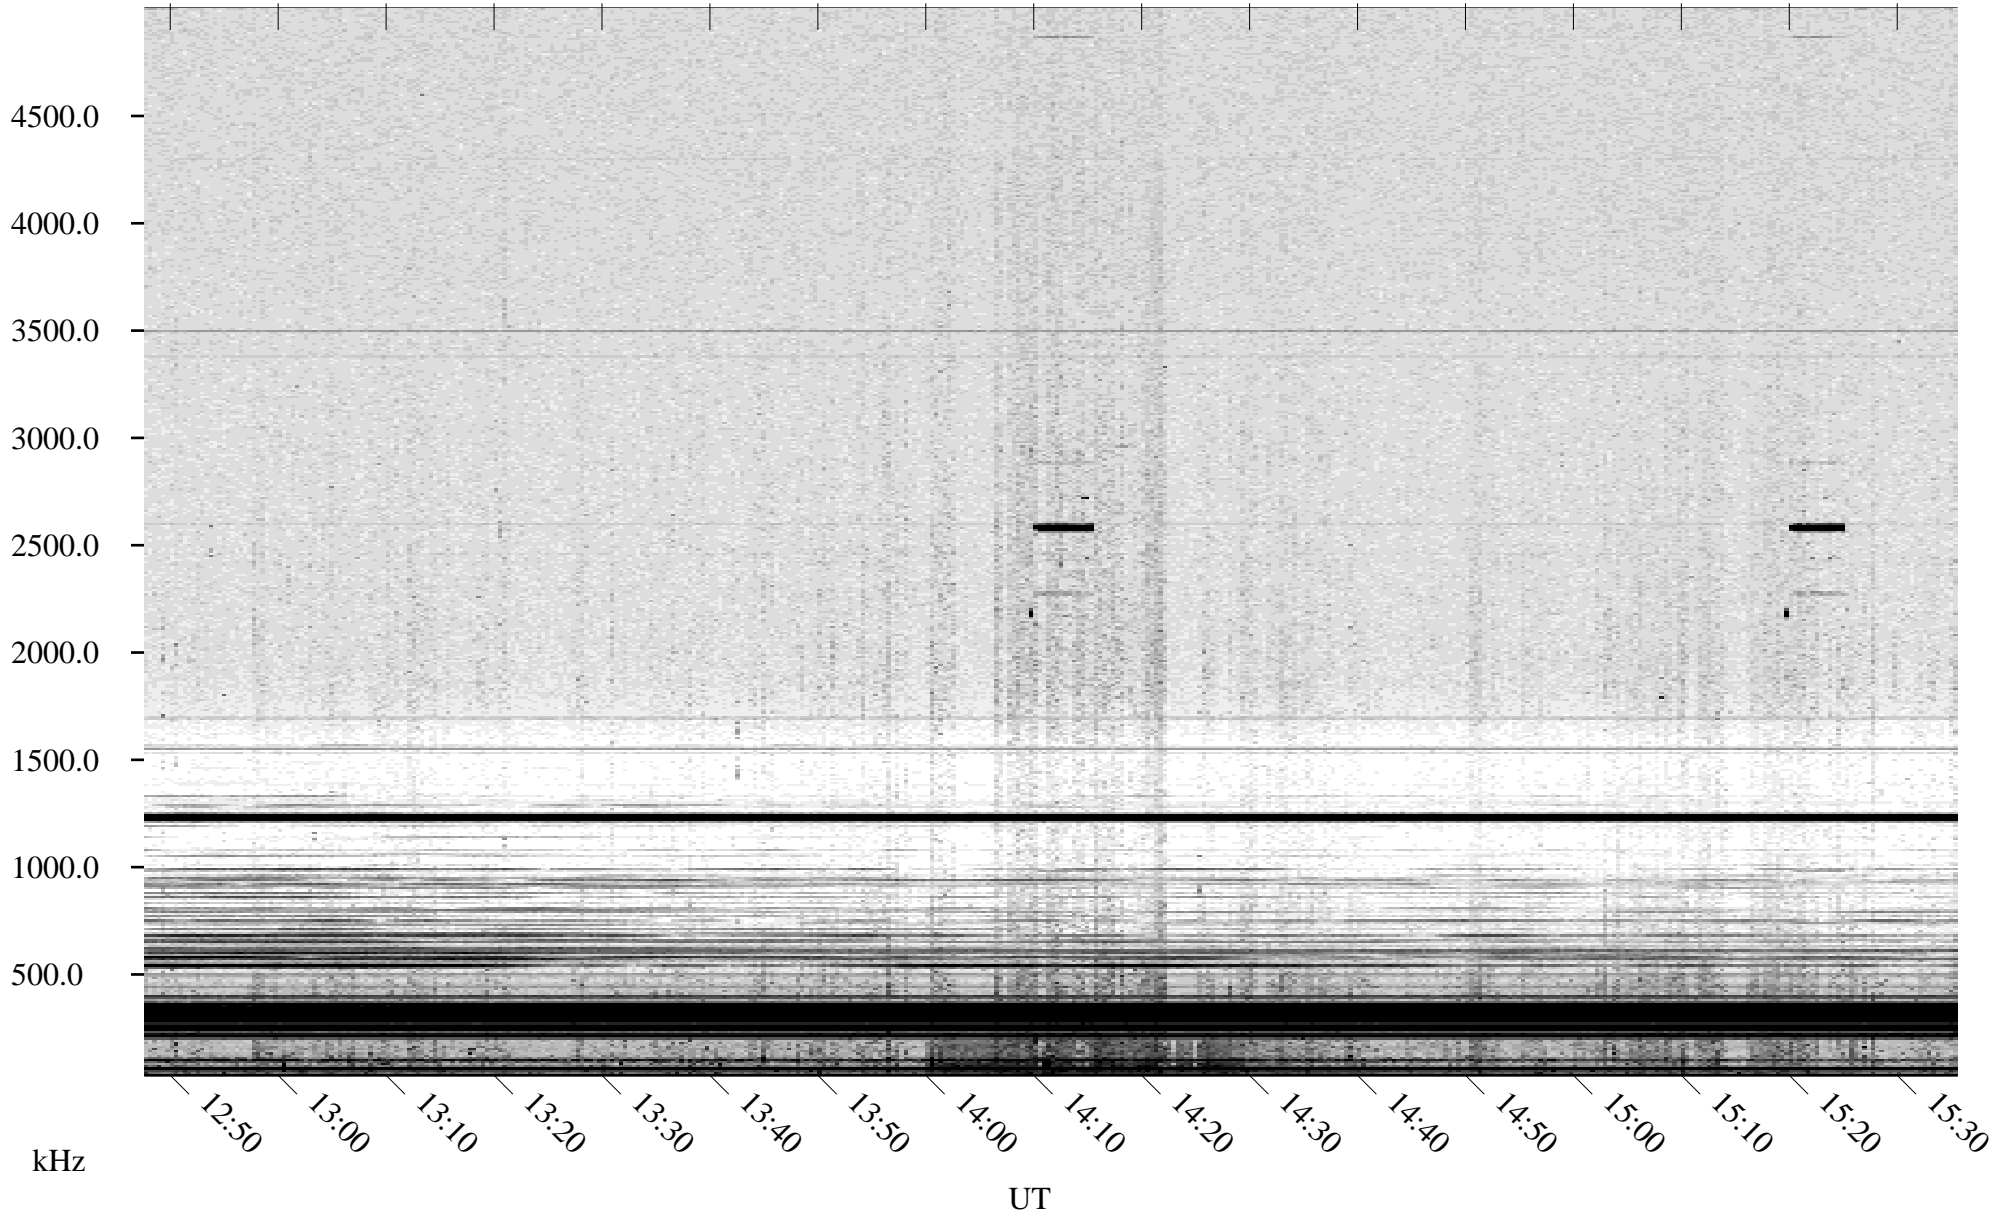

07/09/2003 Churchill, Manitoba

Linear Scale Black = 161 White = 15

ch03190l.z00m max_12

Page 1

07/09/2003 Churchill, Manitoba

Linear Scale Black = 161 White = 15

ch03190l.z00m max_12

Page 2

07/10/2003 Churchill, Manitoba

Linear Scale Black = 161 White = 15

ch03190l.z00m max_12

Page 3

07/10/2003 Churchill, Manitoba

Linear Scale Black = 161 White = 15

ch03190l.z00m max_12

Page 4

07/10/2003 Churchill, Manitoba

Linear Scale Black = 161 White = 15

ch03190l.z00m max_12

Page 5

07/10/2003 Churchill, Manitoba

Linear Scale Black = 161 White = 15

ch03190l.z00m max_12

Page 6

07/10/2003 Churchill, Manitoba

Linear Scale Black = 161 White = 15

ch03190l.z00m max_12

Page 7

07/10/2003 Churchill, Manitoba

Linear Scale Black = 161 White = 15

ch03190l.z00m max_12