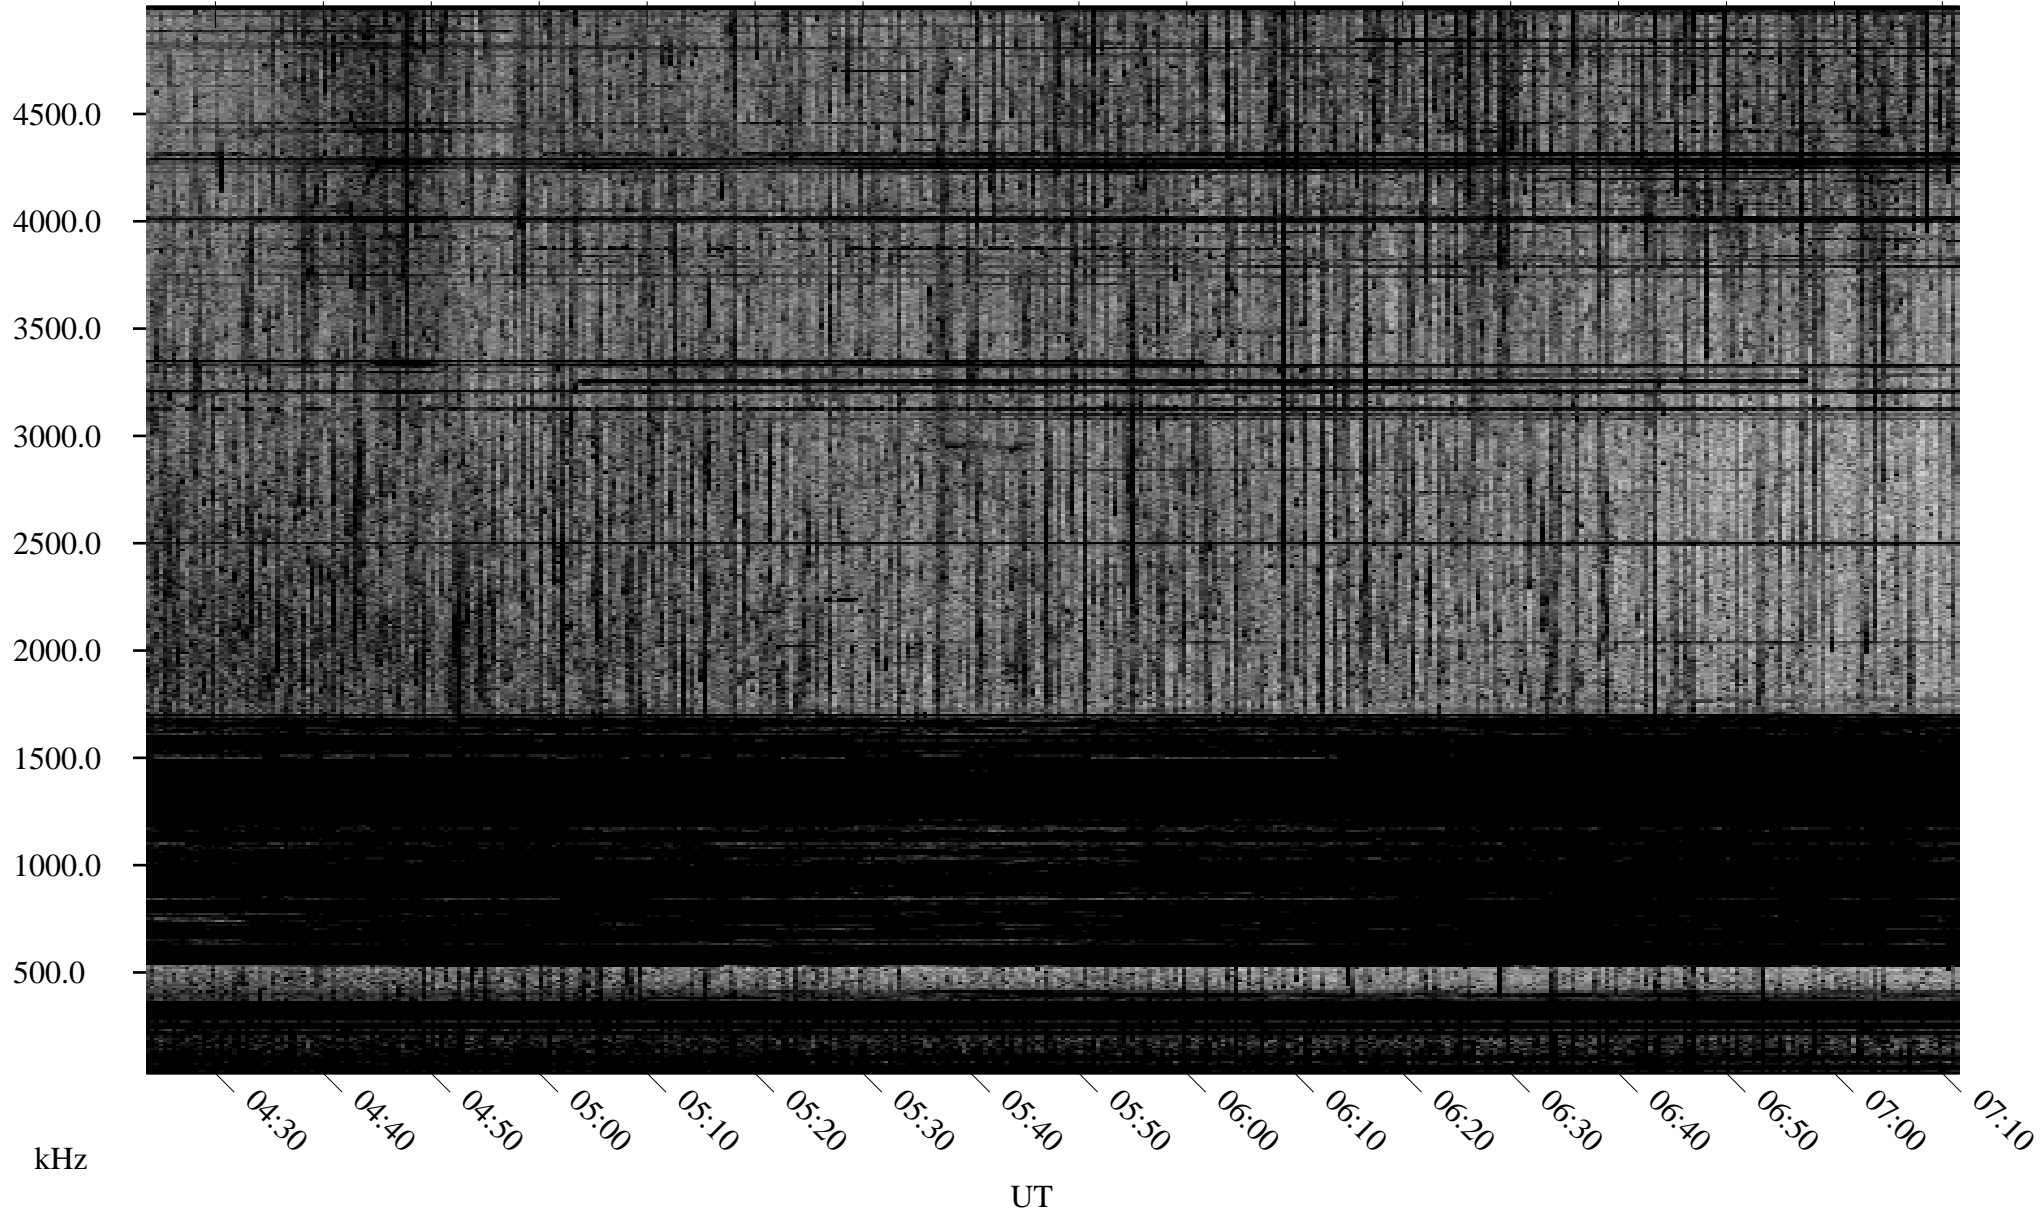

07/09/2003 Churchill, Manitoba

Linear Scale Black = 161 White = 15

ch03190l.z00m max_12

Page 1

07/09/2003 Churchill, Manitoba

Linear Scale Black = 161 White = 15

ch03190l.z00m max_12

Page 2

07/10/2003 Churchill, Manitoba

Linear Scale Black = 161 White = 15

ch03190l.z00m max_12

Page 3

07/10/2003 Churchill, Manitoba

Linear Scale Black = 161 White = 15

ch03190l.z00m max_12

Page 4

07/10/2003 Churchill, Manitoba

Linear Scale Black = 161 White = 15

ch03190l.z00m max_12

Page 5

07/10/2003 Churchill, Manitoba

Linear Scale Black = 161 White = 15

ch03190l.z00m max_12

Page 6

07/10/2003 Churchill, Manitoba

Linear Scale Black = 161 White = 15

ch03190l.z00m max_12

Page 7

07/10/2003 Churchill, Manitoba

Linear Scale Black = 161 White = 15

ch03190l.z00m max_12