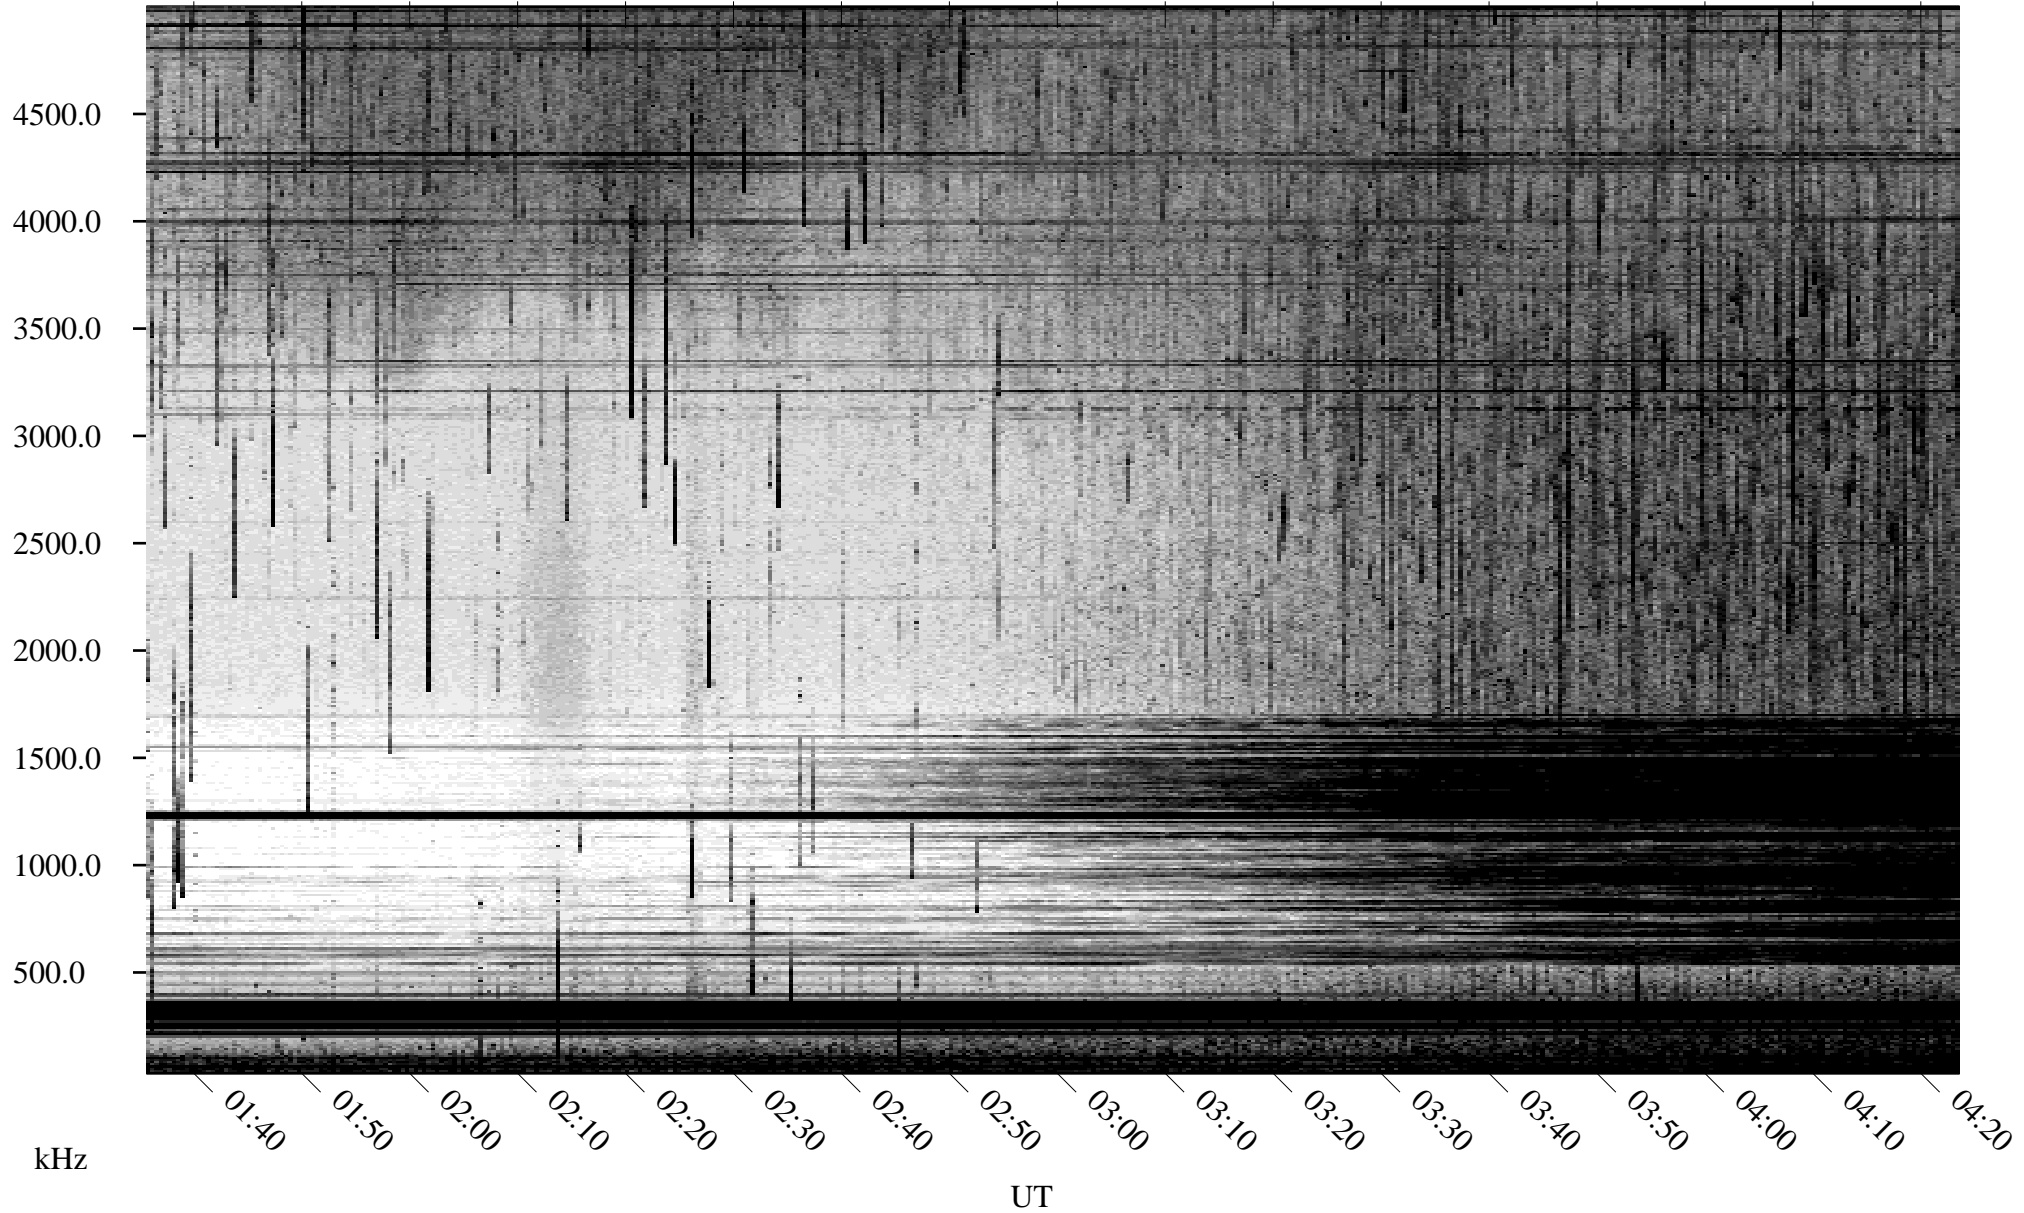

07/09/2003 Churchill, Manitoba

Linear Scale Black = 161 White = 15

ch03190l.z00m max_12

Page 1

07/09/2003 Churchill, Manitoba

Linear Scale Black = 161 White = 15

ch03190l.z00m max_12

Page 2

07/10/2003 Churchill, Manitoba

Linear Scale Black = 161 White = 15

ch03190l.z00m max_12

Page 3

07/10/2003 Churchill, Manitoba

Linear Scale Black = 161 White = 15

ch03190l.z00m max_12

Page 4

07/10/2003 Churchill, Manitoba

Linear Scale Black = 161 White = 15

ch03190l.z00m max_12

Page 5

07/10/2003 Churchill, Manitoba

Linear Scale Black = 161 White = 15

ch03190l.z00m max_12

Page 6

07/10/2003 Churchill, Manitoba

Linear Scale Black = 161 White = 15

ch03190l.z00m max_12

Page 7

07/10/2003 Churchill, Manitoba

Linear Scale Black = 161 White = 15

ch03190l.z00m max_12