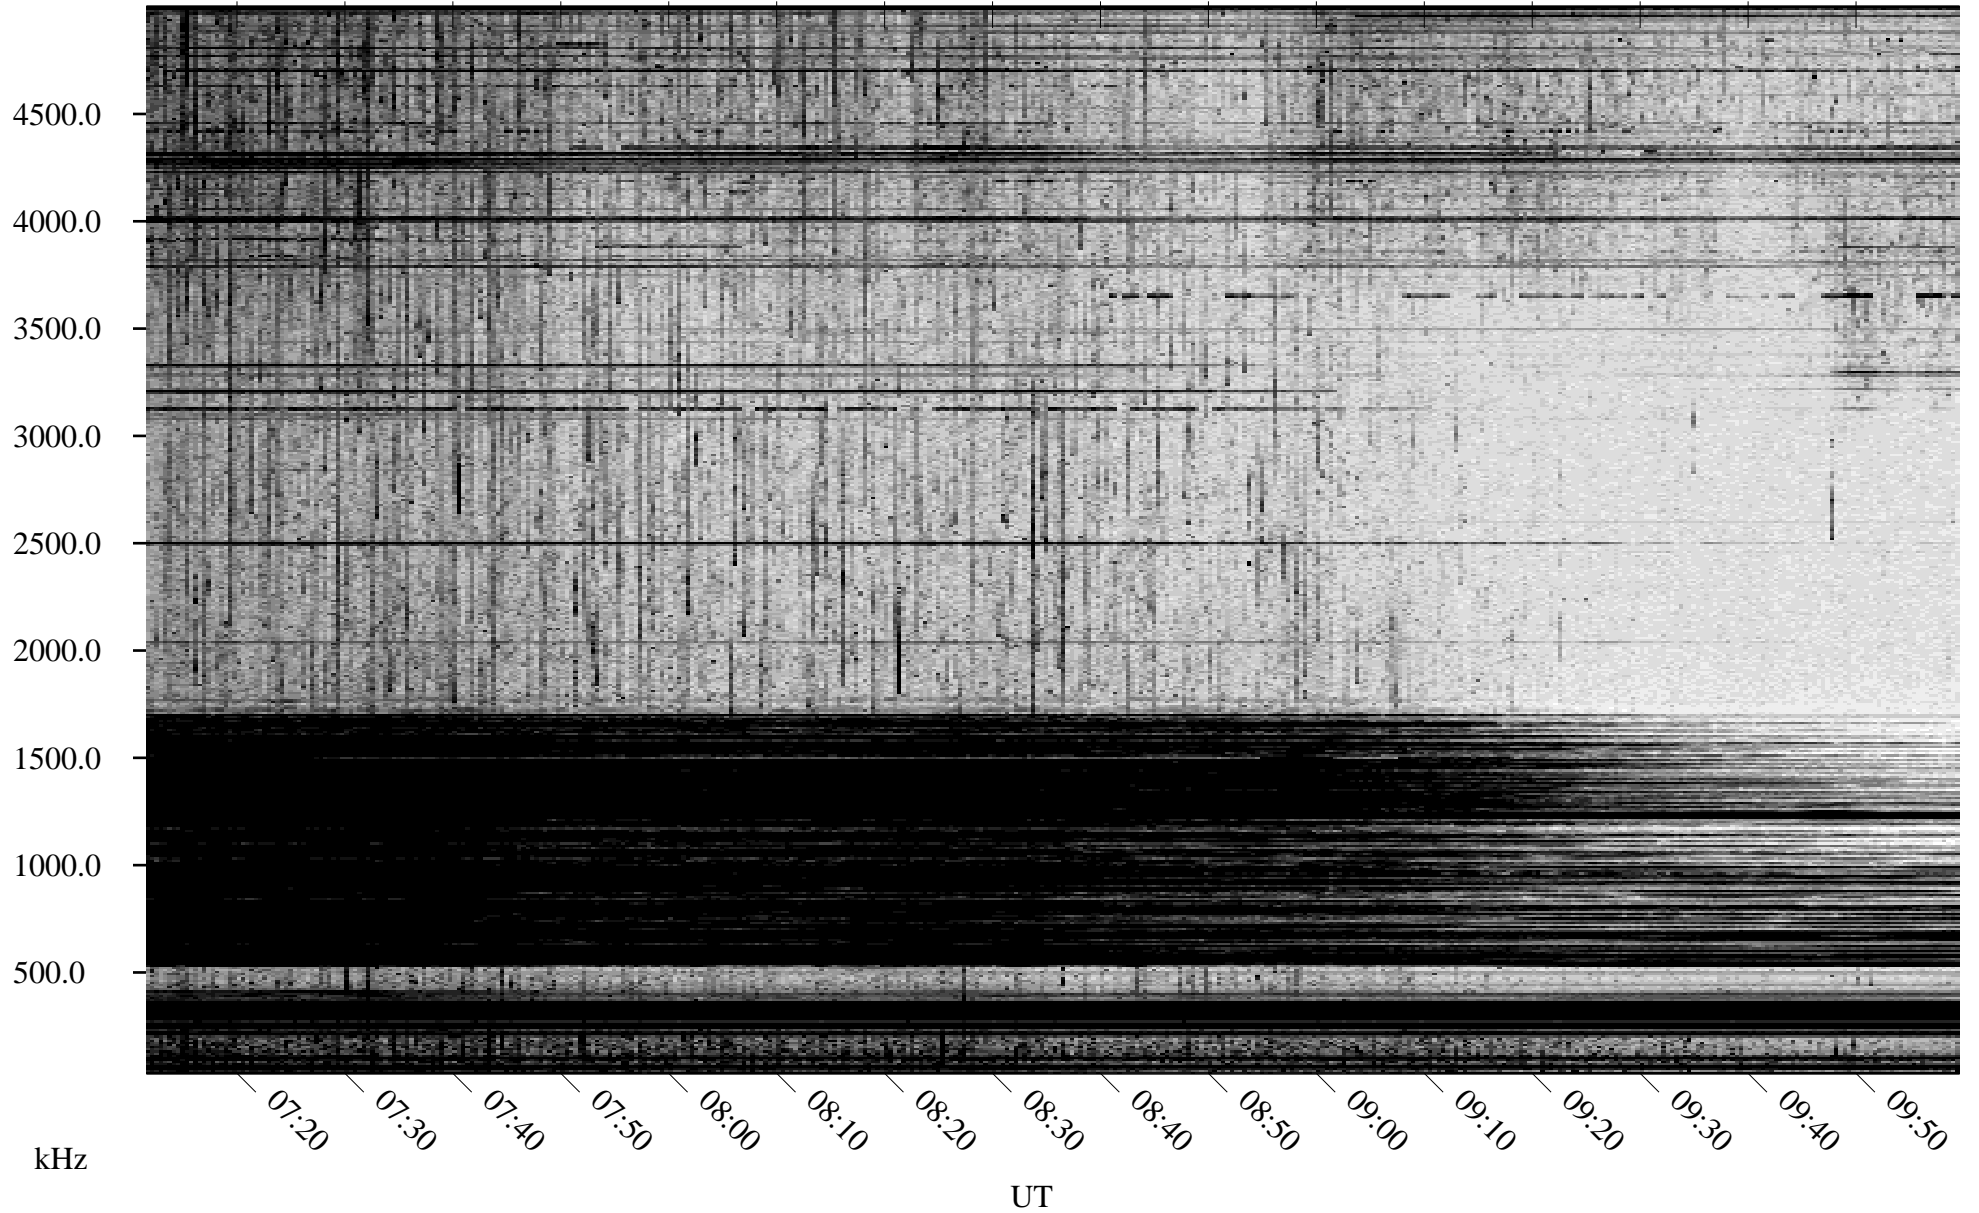

07/09/2003 Churchill, Manitoba

Linear Scale Black = 161 White = 15

ch03190l.z00m max_12

Page 1

07/09/2003 Churchill, Manitoba

Linear Scale Black = 161 White = 15

ch03190l.z00m max_12

Page 2

07/10/2003 Churchill, Manitoba

Linear Scale Black = 161 White = 15

ch03190l.z00m max_12

Page 3

07/10/2003 Churchill, Manitoba

Linear Scale Black = 161 White = 15

ch03190l.z00m max_12

Page 4

07/10/2003 Churchill, Manitoba

Linear Scale Black = 161 White = 15

ch03190l.z00m max_12

Page 5

07/10/2003 Churchill, Manitoba

Linear Scale Black = 161 White = 15

ch03190l.z00m max_12

Page 6

07/10/2003 Churchill, Manitoba

Linear Scale Black = 161 White = 15

ch03190l.z00m max_12

Page 7

07/10/2003 Churchill, Manitoba

Linear Scale Black = 161 White = 15

ch03190l.z00m max_12