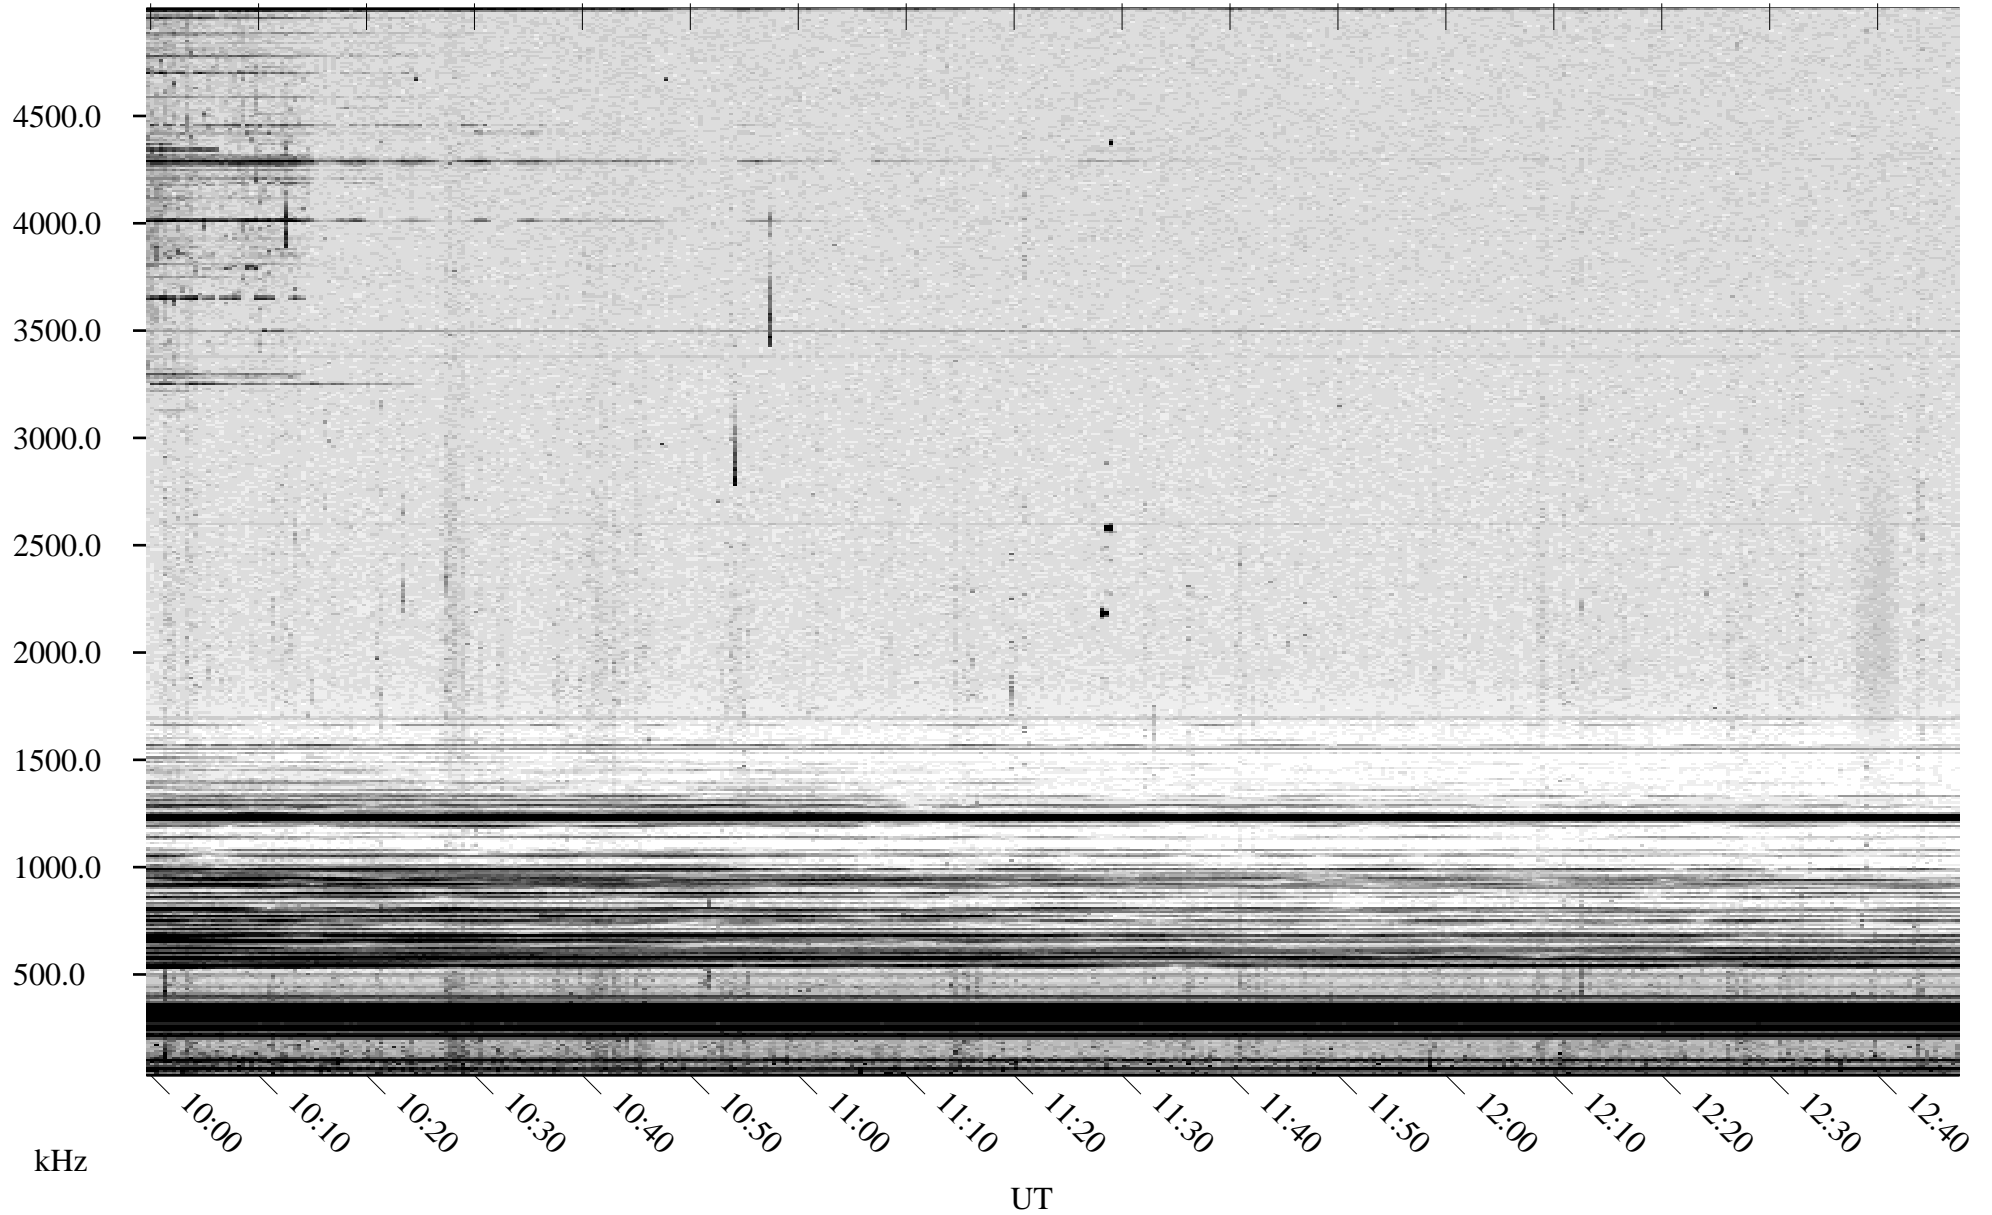

07/09/2003 Churchill, Manitoba

Linear Scale Black = 161 White = 15

ch03190l.z00m max_12

Page 1

07/09/2003 Churchill, Manitoba

Linear Scale Black = 161 White = 15

ch03190l.z00m max_12

Page 2

07/10/2003 Churchill, Manitoba

Linear Scale Black = 161 White = 15

ch03190l.z00m max_12

Page 3

07/10/2003 Churchill, Manitoba

Linear Scale Black = 161 White = 15

ch03190l.z00m max_12

Page 4

07/10/2003 Churchill, Manitoba

Linear Scale Black = 161 White = 15

ch03190l.z00m max_12

Page 5

07/10/2003 Churchill, Manitoba

Linear Scale Black = 161 White = 15

ch03190l.z00m max_12

Page 6

07/10/2003 Churchill, Manitoba

Linear Scale Black = 161 White = 15

ch03190l.z00m max_12

Page 7

07/10/2003 Churchill, Manitoba

Linear Scale Black = 161 White = 15

ch03190l.z00m max_12