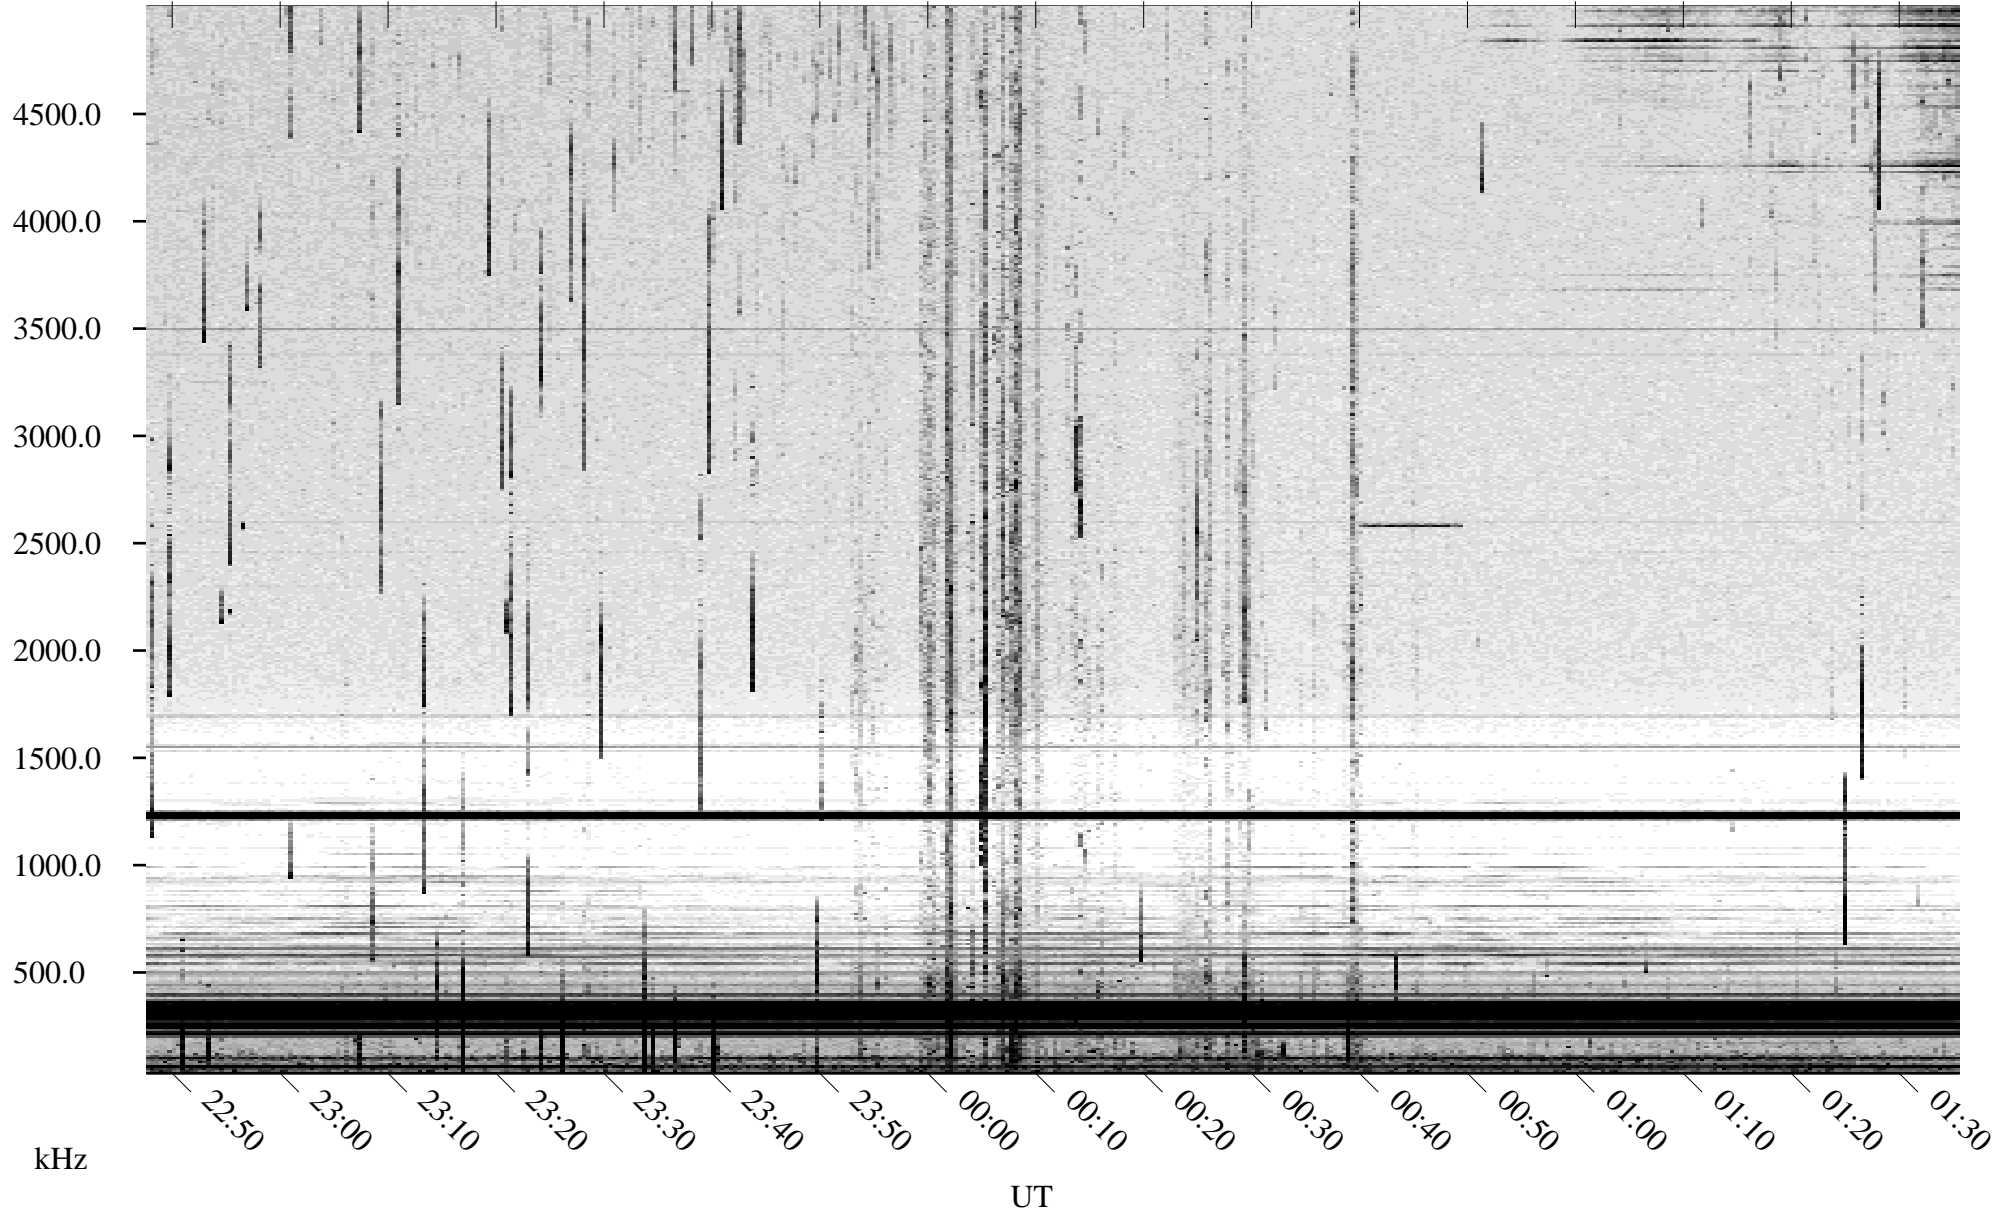

07/11/2003 Churchill, Manitoba

Linear Scale Black = 161 White = 15

ch03192l.z00m max_12

Page 1

07/11/2003 Churchill, Manitoba

Linear Scale Black = 161 White = 15

ch03192l.z00m max_12

Page 2

07/12/2003 Churchill, Manitoba

Linear Scale Black = 161 White = 15

ch03192l.z00m max_12

Page 3

07/12/2003 Churchill, Manitoba

Linear Scale Black = 161 White = 15

ch03192l.z00m max_12

Page 4

07/12/2003 Churchill, Manitoba

Linear Scale Black = 161 White = 15

ch03192l.z00m max_12

Page 5

07/12/2003 Churchill, Manitoba

Linear Scale Black = 161 White = 15

ch03192l.z00m max_12

Page 6

07/12/2003 Churchill, Manitoba

Linear Scale Black = 161 White = 15

ch03192l.z00m max_12

Page 7

07/12/2003 Churchill, Manitoba

Linear Scale Black = 161 White = 15

ch03192l.z00m max_12