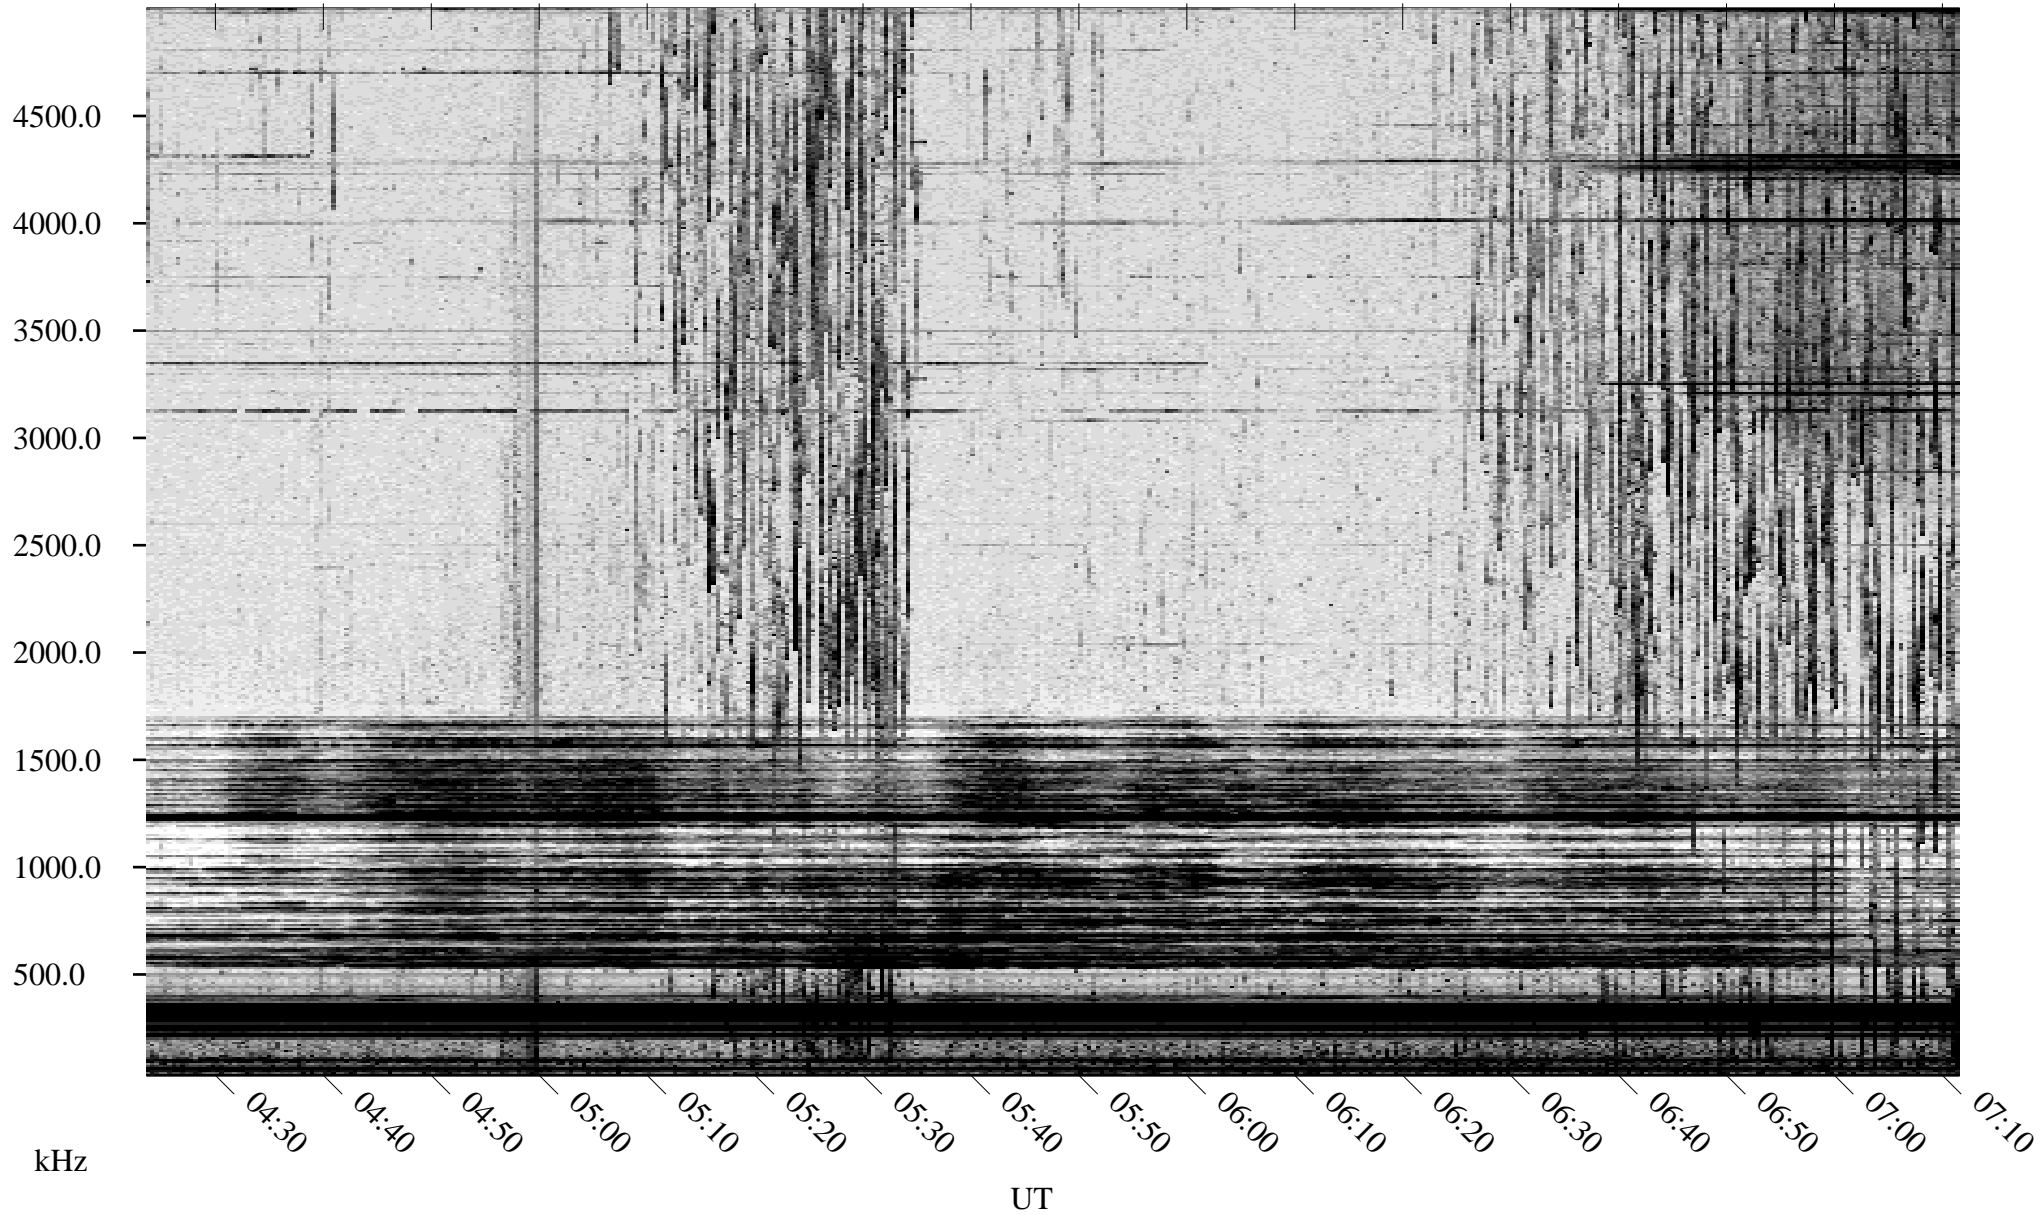

07/11/2003 Churchill, Manitoba

Linear Scale Black = 161 White = 15

ch03192l.z00m max_12

Page 1

07/11/2003 Churchill, Manitoba

Linear Scale Black = 161 White = 15

ch03192l.z00m max_12

Page 2

07/12/2003 Churchill, Manitoba

Linear Scale Black = 161 White = 15

ch03192l.z00m max_12

Page 3

07/12/2003 Churchill, Manitoba

Linear Scale Black = 161 White = 15

ch03192l.z00m max_12

Page 4

07/12/2003 Churchill, Manitoba

Linear Scale Black = 161 White = 15

ch03192l.z00m max_12

Page 5

07/12/2003 Churchill, Manitoba

Linear Scale Black = 161 White = 15

ch03192l.z00m max_12

Page 6

07/12/2003 Churchill, Manitoba

Linear Scale Black = 161 White = 15

ch03192l.z00m max_12

Page 7

07/12/2003 Churchill, Manitoba

Linear Scale Black = 161 White = 15

ch03192l.z00m max_12