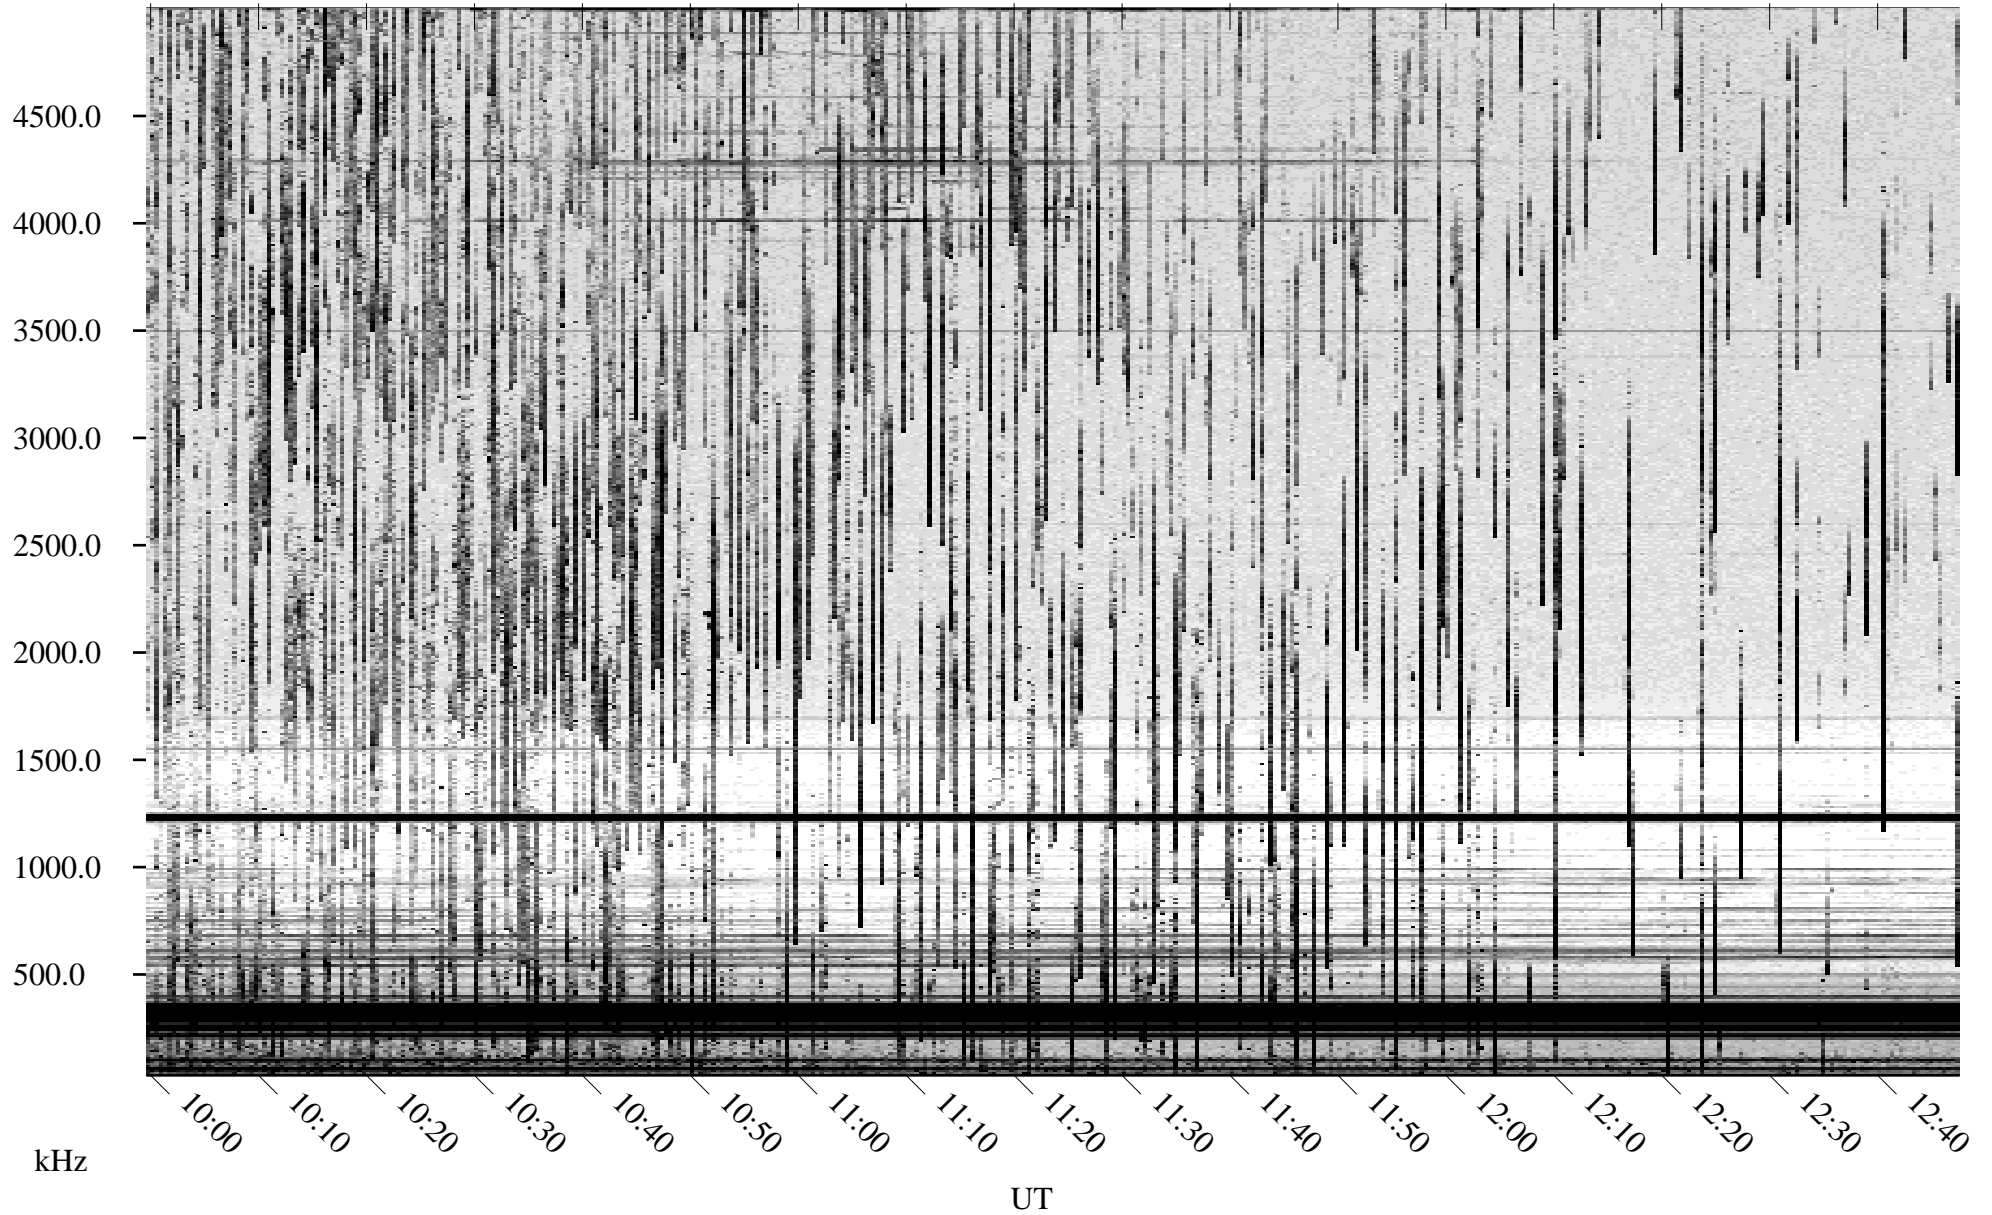

07/11/2003 Churchill, Manitoba

Linear Scale Black = 161 White = 15

ch03192l.z00m max_12

Page 1

07/11/2003 Churchill, Manitoba

Linear Scale Black = 161 White = 15

ch03192l.z00m max_12

Page 2

07/12/2003 Churchill, Manitoba

Linear Scale Black = 161 White = 15

ch03192l.z00m max_12

Page 3

07/12/2003 Churchill, Manitoba

Linear Scale Black = 161 White = 15

ch03192l.z00m max_12

Page 4

07/12/2003 Churchill, Manitoba

Linear Scale Black = 161 White = 15

ch03192l.z00m max_12

Page 5

07/12/2003 Churchill, Manitoba

Linear Scale Black = 161 White = 15

ch03192l.z00m max_12

Page 6

07/12/2003 Churchill, Manitoba

Linear Scale Black = 161 White = 15

ch03192l.z00m max_12

Page 7

07/12/2003 Churchill, Manitoba

Linear Scale Black = 161 White = 15

ch03192l.z00m max_12