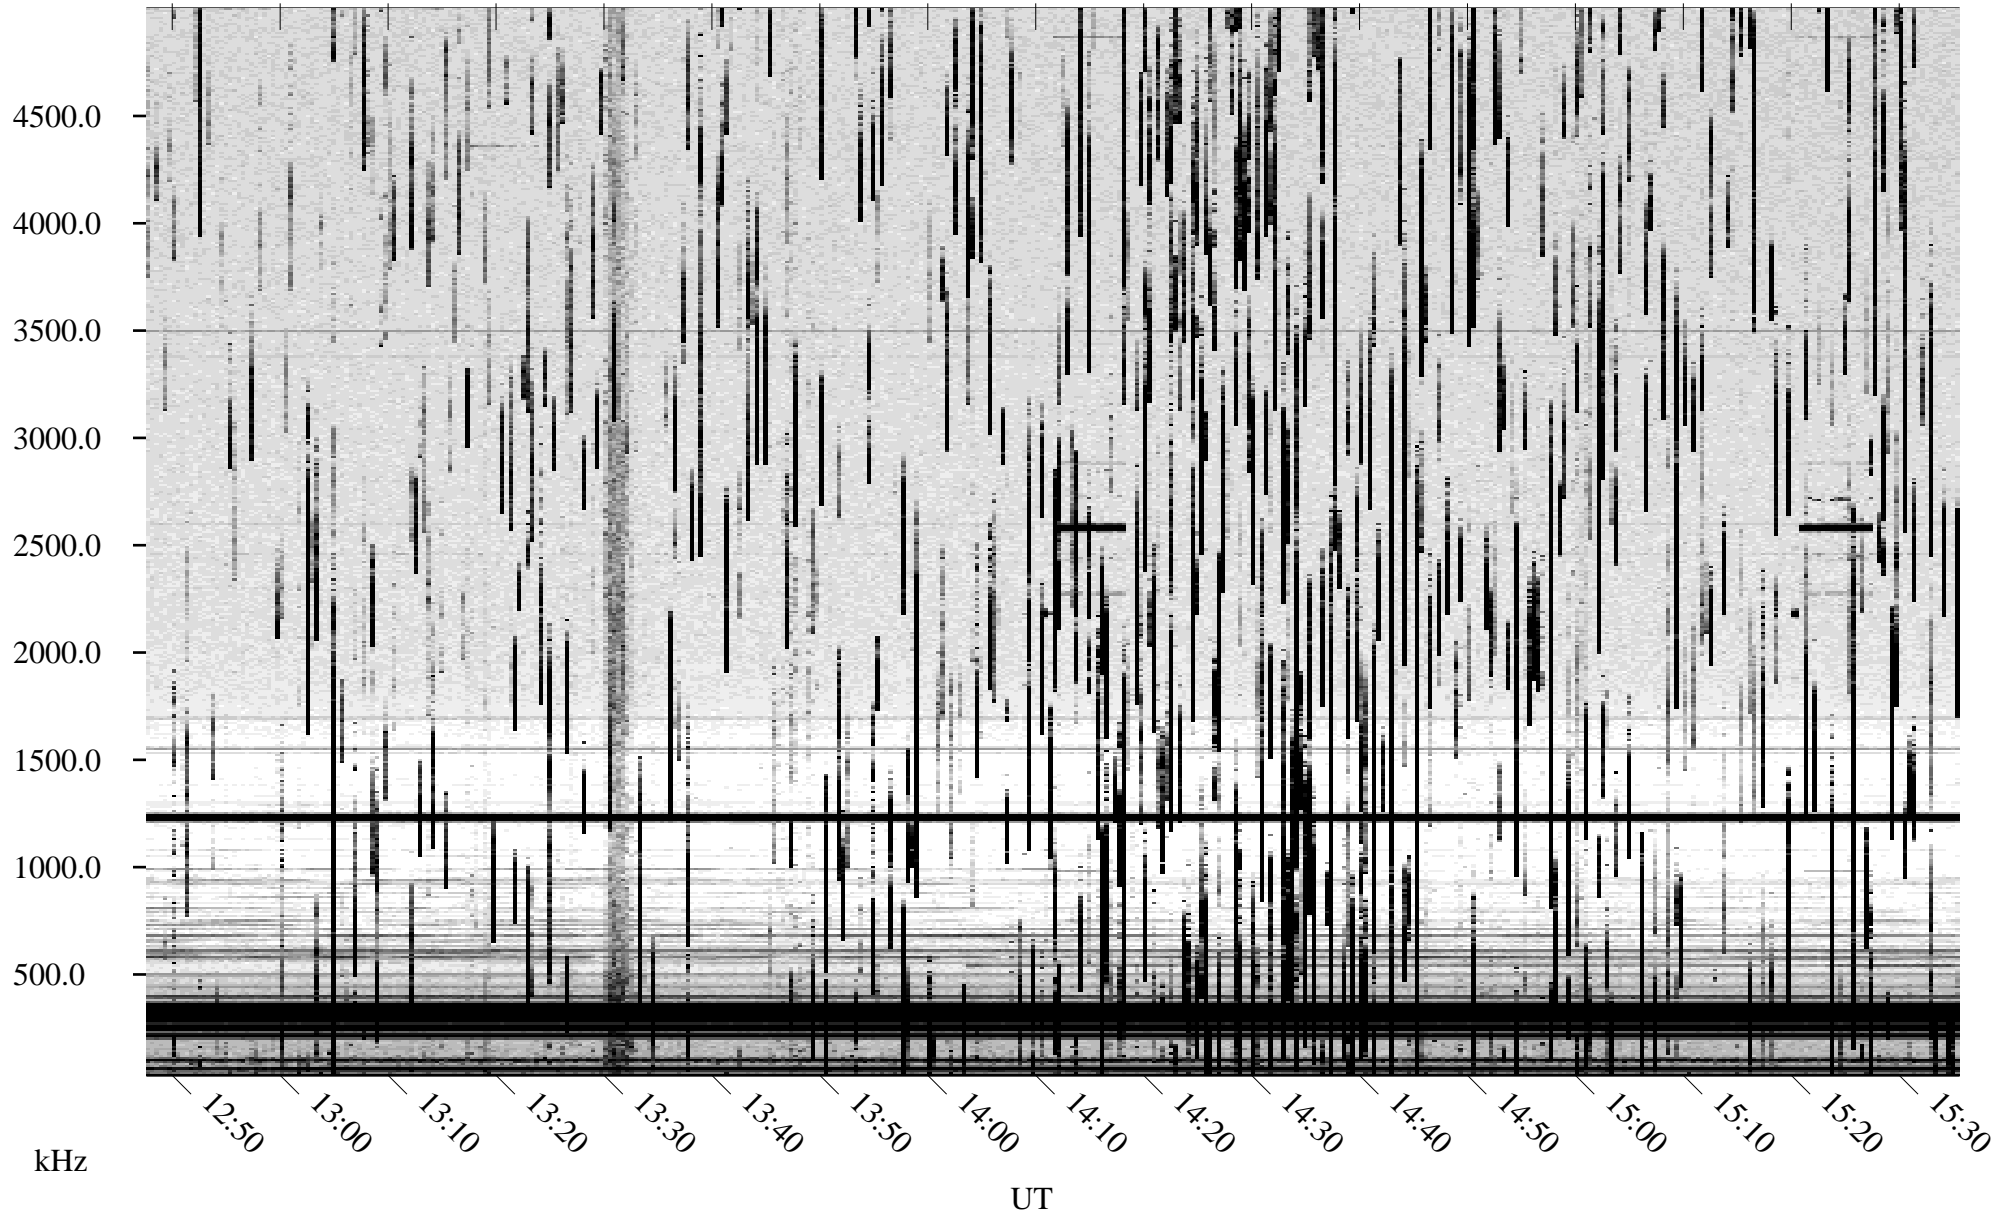

07/11/2003 Churchill, Manitoba

Linear Scale Black = 161 White = 15

ch03192l.z00m max_12

Page 1

07/11/2003 Churchill, Manitoba

Linear Scale Black = 161 White = 15

ch03192l.z00m max_12

Page 2

07/12/2003 Churchill, Manitoba

Linear Scale Black = 161 White = 15

ch03192l.z00m max_12

Page 3

07/12/2003 Churchill, Manitoba

Linear Scale Black = 161 White = 15

ch03192l.z00m max_12

Page 4

07/12/2003 Churchill, Manitoba

Linear Scale Black = 161 White = 15

ch03192l.z00m max_12

Page 5

07/12/2003 Churchill, Manitoba

Linear Scale Black = 161 White = 15

ch03192l.z00m max_12

Page 6

07/12/2003 Churchill, Manitoba

Linear Scale Black = 161 White = 15

ch03192l.z00m max_12

Page 7

07/12/2003 Churchill, Manitoba

Linear Scale Black = 161 White = 15

ch03192l.z00m max_12