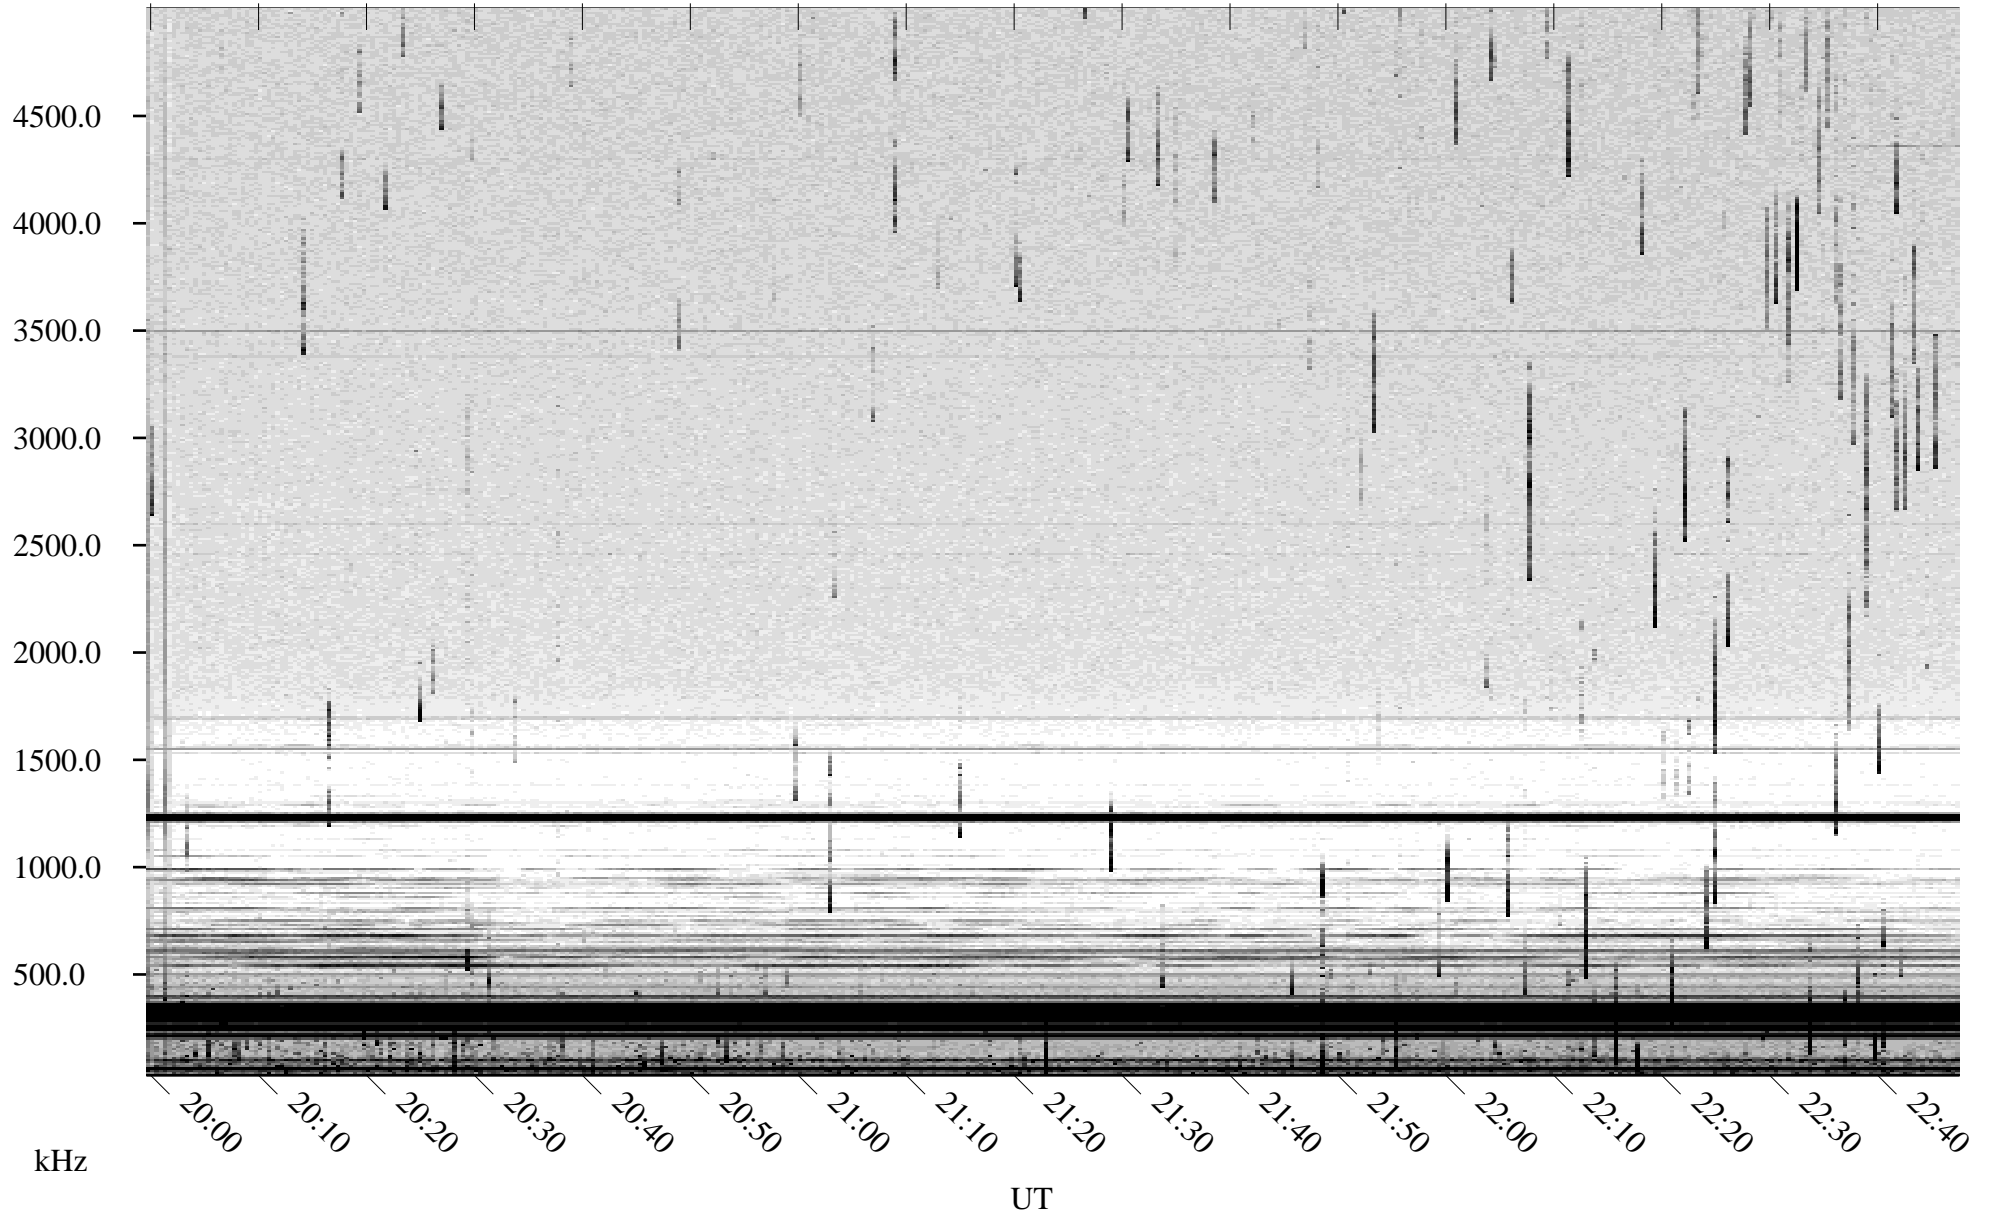

07/11/2003 Churchill, Manitoba

Linear Scale Black = 161 White = 15

ch03192l.z00m max_12

Page 1

07/11/2003 Churchill, Manitoba

Linear Scale Black = 161 White = 15

ch03192l.z00m max_12

Page 2

07/12/2003 Churchill, Manitoba

Linear Scale Black = 161 White = 15

ch03192l.z00m max_12

Page 3

07/12/2003 Churchill, Manitoba

Linear Scale Black = 161 White = 15

ch03192l.z00m max_12

Page 4

07/12/2003 Churchill, Manitoba

Linear Scale Black = 161 White = 15

ch03192l.z00m max_12

Page 5

07/12/2003 Churchill, Manitoba

Linear Scale Black = 161 White = 15

ch03192l.z00m max_12

Page 6

07/12/2003 Churchill, Manitoba

Linear Scale Black = 161 White = 15

ch03192l.z00m max_12

Page 7

07/12/2003 Churchill, Manitoba

Linear Scale Black = 161 White = 15

ch03192l.z00m max_12