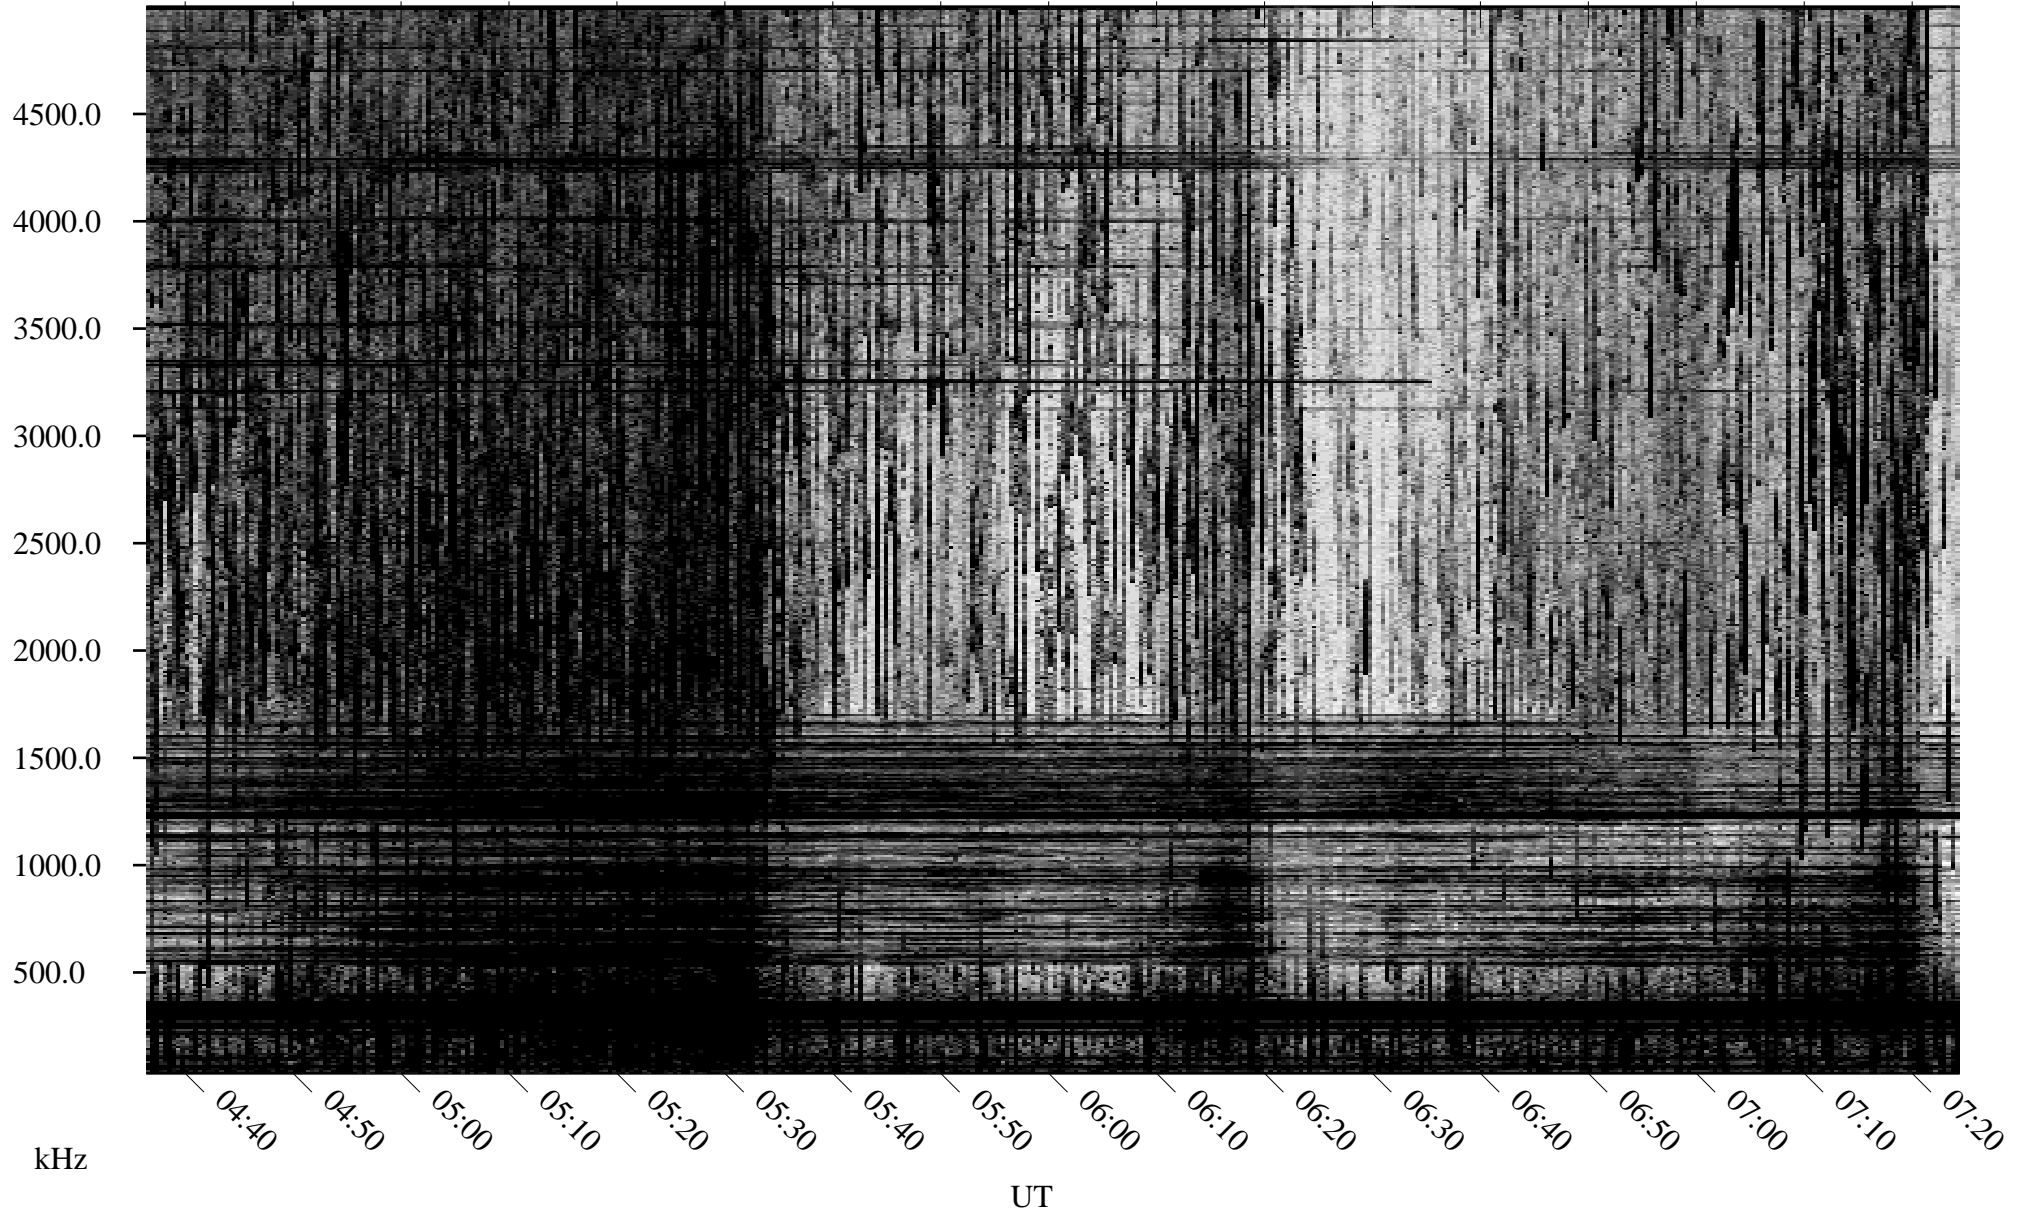

07/12/2003 Churchill, Manitoba

Linear Scale Black = 161 White = 15

ch03193l.z01m max_12

Page 1

07/13/2003 Churchill, Manitoba

Linear Scale Black = 161 White = 15

ch03193l.z01m max_12

Page 2

07/13/2003 Churchill, Manitoba

Linear Scale Black = 161 White = 15

ch03193l.z01m max_12

Page 3

07/13/2003 Churchill, Manitoba

Linear Scale Black = 161 White = 15

ch03193l.z01m max_12

Page 4

07/13/2003 Churchill, Manitoba

Linear Scale Black = 161 White = 15

ch03193l.z01m max_12

07/13/2003 Churchill, Manitoba

Linear Scale Black = 161 White = 15

ch03193l.z01m max_12

Page 6

07/13/2003 Churchill, Manitoba

Linear Scale Black = 161 White = 15

ch03193l.z01m max_12