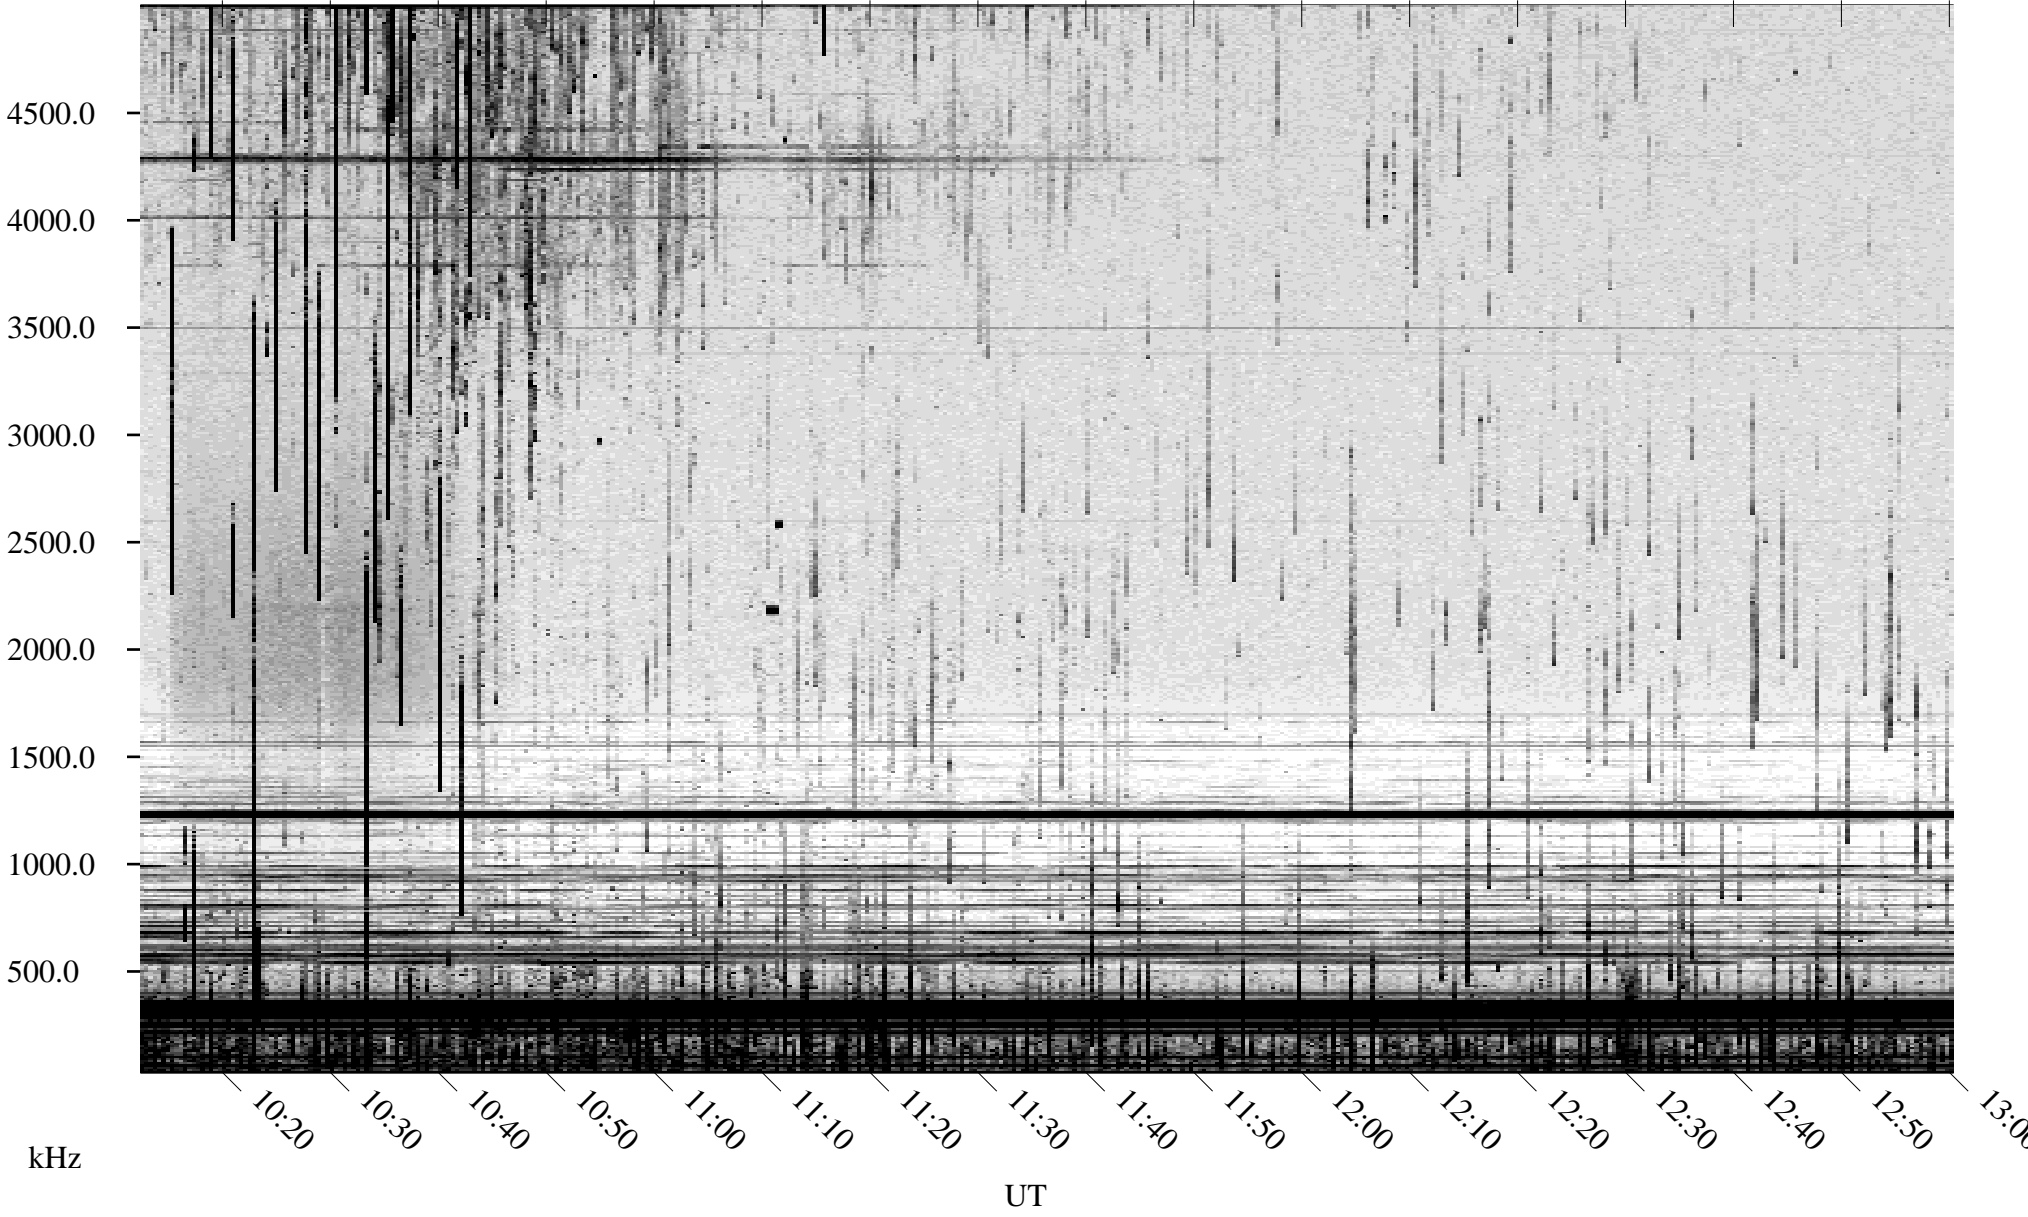

07/12/2003 Churchill, Manitoba

Linear Scale Black = 161 White = 15

ch03193l.z01m max_12

Page 1

07/13/2003 Churchill, Manitoba

Linear Scale Black = 161 White = 15

ch03193l.z01m max_12

Page 2

07/13/2003 Churchill, Manitoba

Linear Scale Black = 161 White = 15

ch03193l.z01m max_12

Page 3

07/13/2003 Churchill, Manitoba

Linear Scale Black = 161 White = 15

ch03193l.z01m max_12

Page 4

07/13/2003 Churchill, Manitoba

Linear Scale Black = 161 White = 15

ch03193l.z01m max_12

07/13/2003 Churchill, Manitoba

Linear Scale Black = 161 White = 15

ch03193l.z01m max_12

Page 6

07/13/2003 Churchill, Manitoba

Linear Scale Black = 161 White = 15

ch03193l.z01m max_12