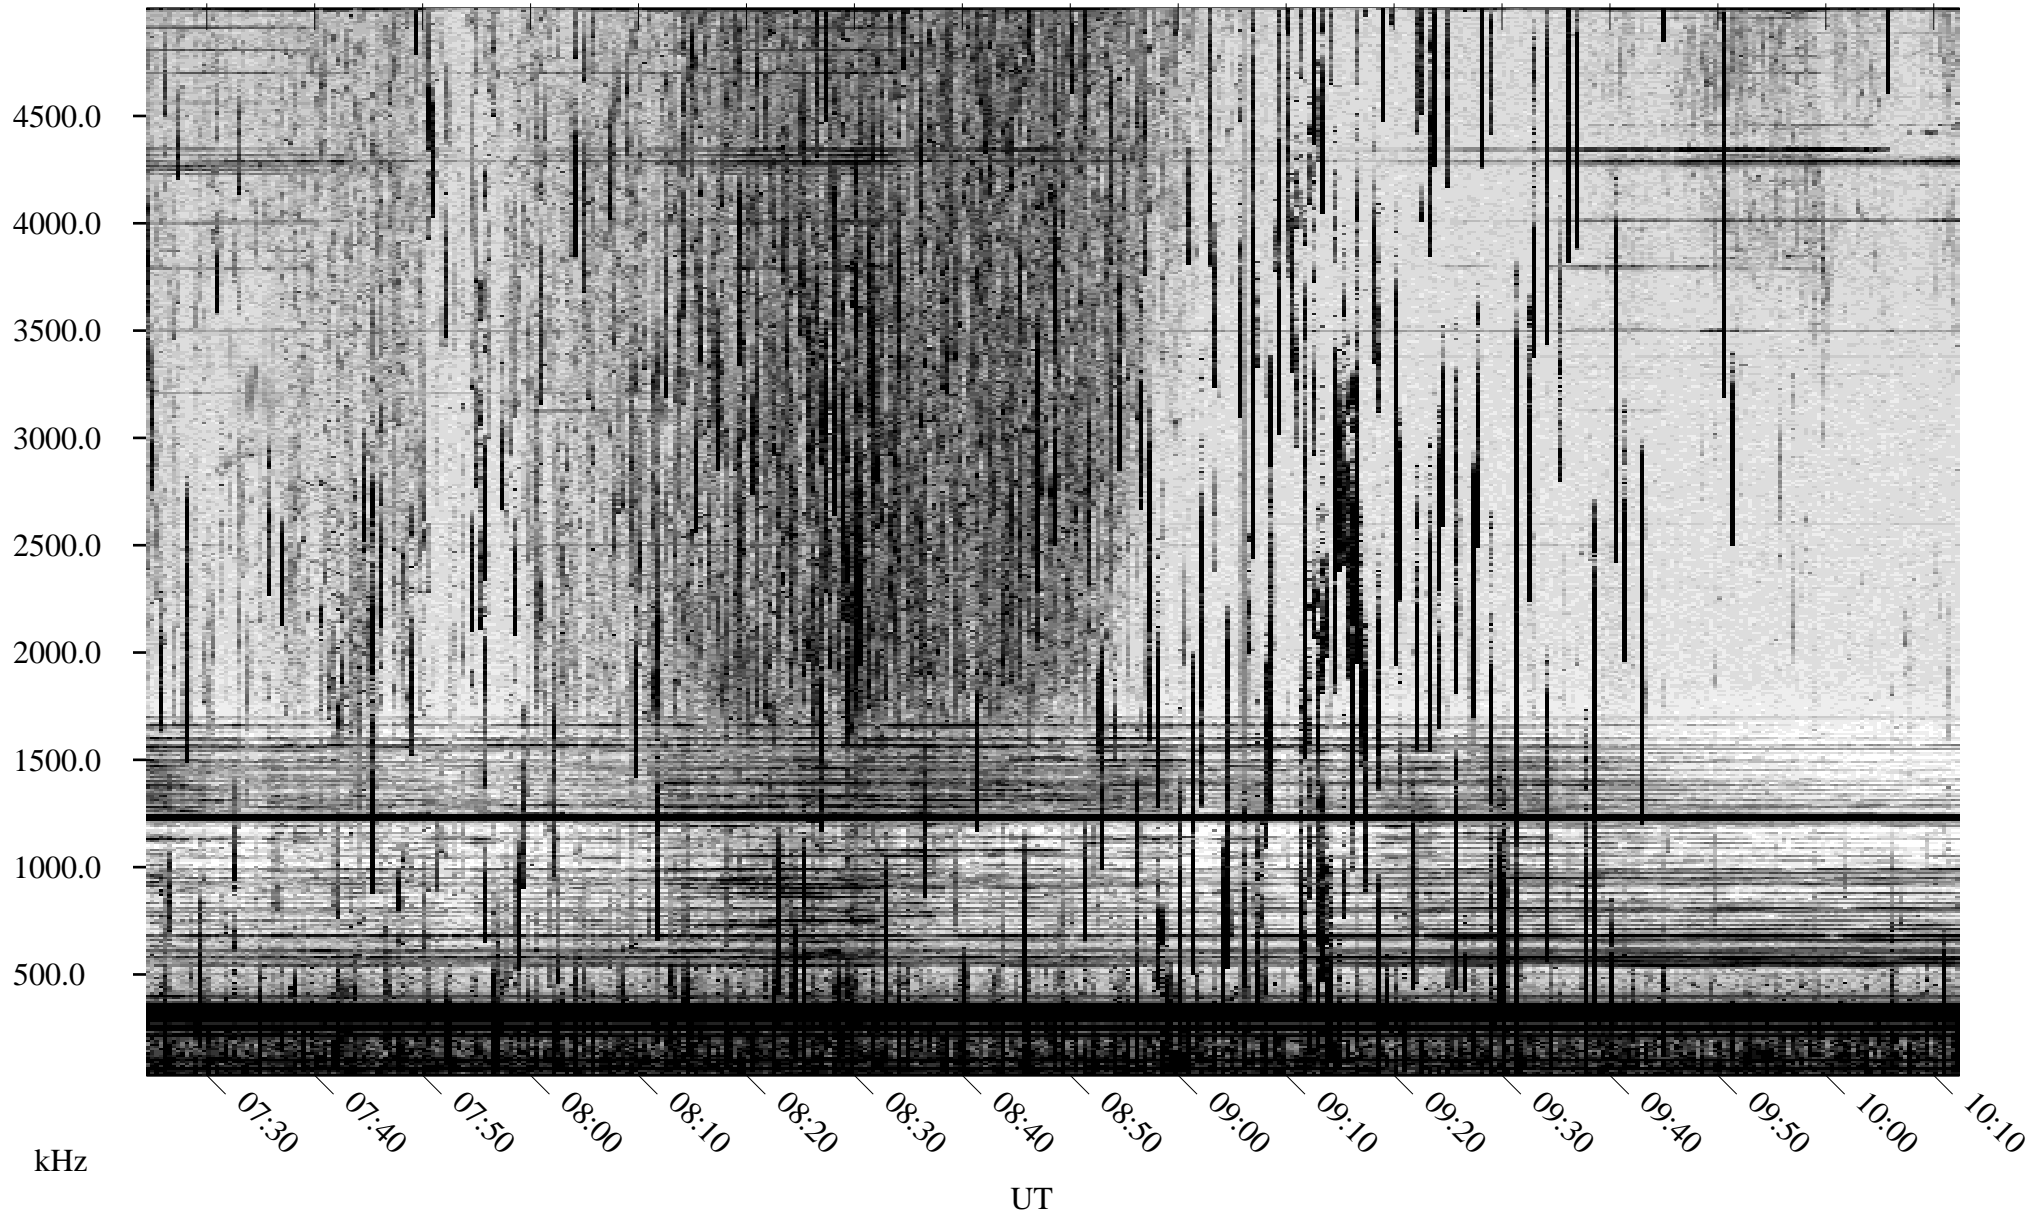

07/12/2003 Churchill, Manitoba

Linear Scale Black = 161 White = 15

ch03193l.z01m max_12

Page 1

07/13/2003 Churchill, Manitoba

Linear Scale Black = 161 White = 15

ch03193l.z01m max_12

Page 2

07/13/2003 Churchill, Manitoba

Linear Scale Black = 161 White = 15

ch03193l.z01m max_12

Page 3

07/13/2003 Churchill, Manitoba

Linear Scale Black = 161 White = 15

ch03193l.z01m max_12

Page 4

07/13/2003 Churchill, Manitoba

Linear Scale Black = 161 White = 15

ch03193l.z01m max_12

07/13/2003 Churchill, Manitoba

Linear Scale Black = 161 White = 15

ch03193l.z01m max_12

Page 6

07/13/2003 Churchill, Manitoba

Linear Scale Black = 161 White = 15

ch03193l.z01m max_12