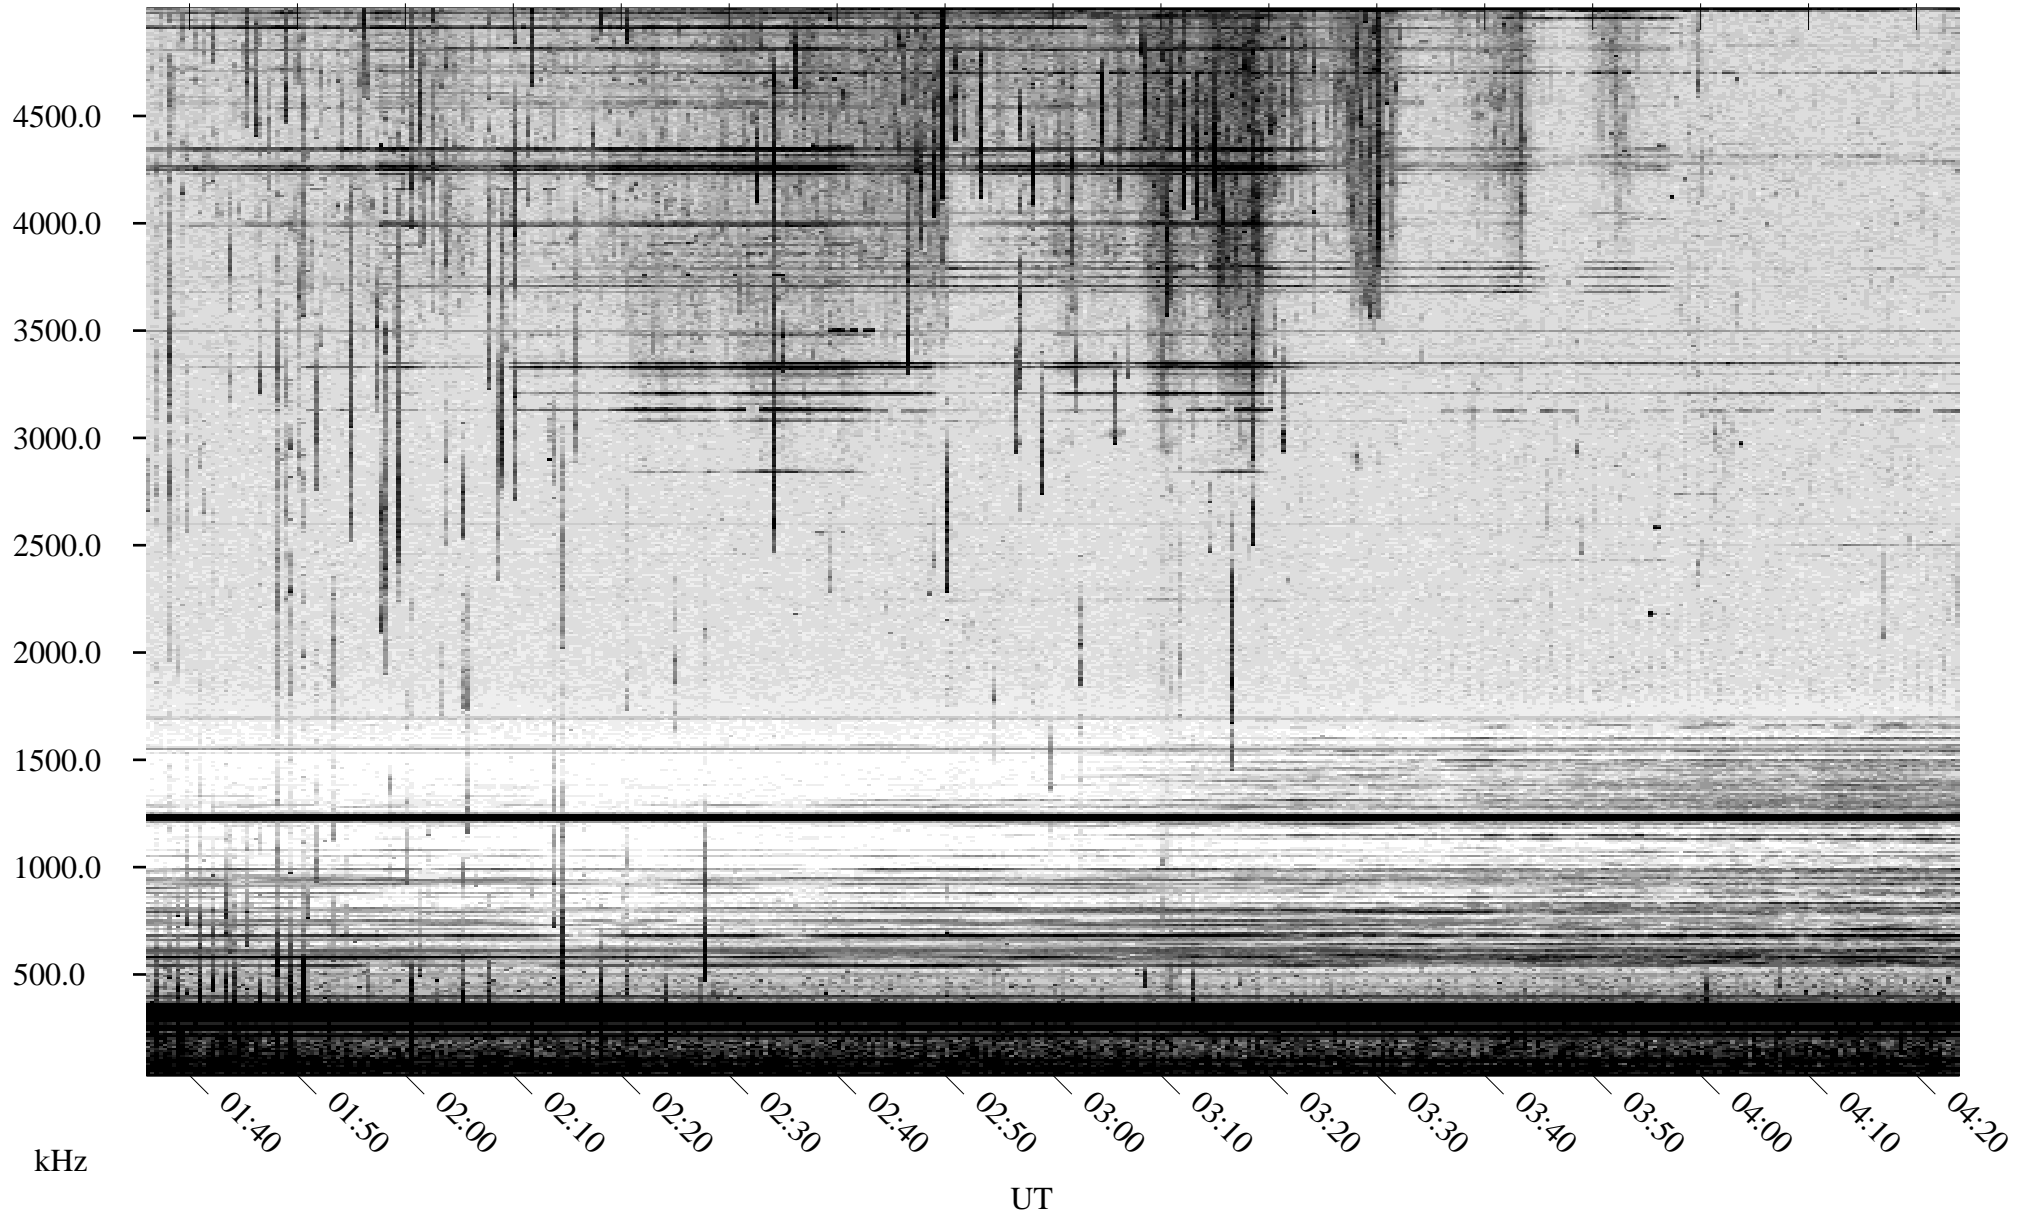

07/13/2003 Churchill, Manitoba

Linear Scale Black = 161 White = 15

ch03194l.z00m max_12

Page 1

07/13/2003 Churchill, Manitoba

Linear Scale Black = 161 White = 15

ch03194l.z00m max_12

Page 2

07/14/2003 Churchill, Manitoba

Linear Scale Black = 161 White = 15

ch03194l.z00m max_12

Page 3

07/14/2003 Churchill, Manitoba

Linear Scale Black = 161 White = 15

ch03194l.z00m max_12

Page 4

07/14/2003 Churchill, Manitoba

Linear Scale Black = 161 White = 15

ch03194l.z00m max_12

Page 5

07/14/2003 Churchill, Manitoba

Linear Scale Black = 161 White = 15

ch03194l.z00m max_12

Page 6

07/14/2003 Churchill, Manitoba

Linear Scale Black = 161 White = 15

ch03194l.z00m max_12

Page 7

07/14/2003 Churchill, Manitoba

Linear Scale Black = 161 White = 15

ch03194l.z00m max_12