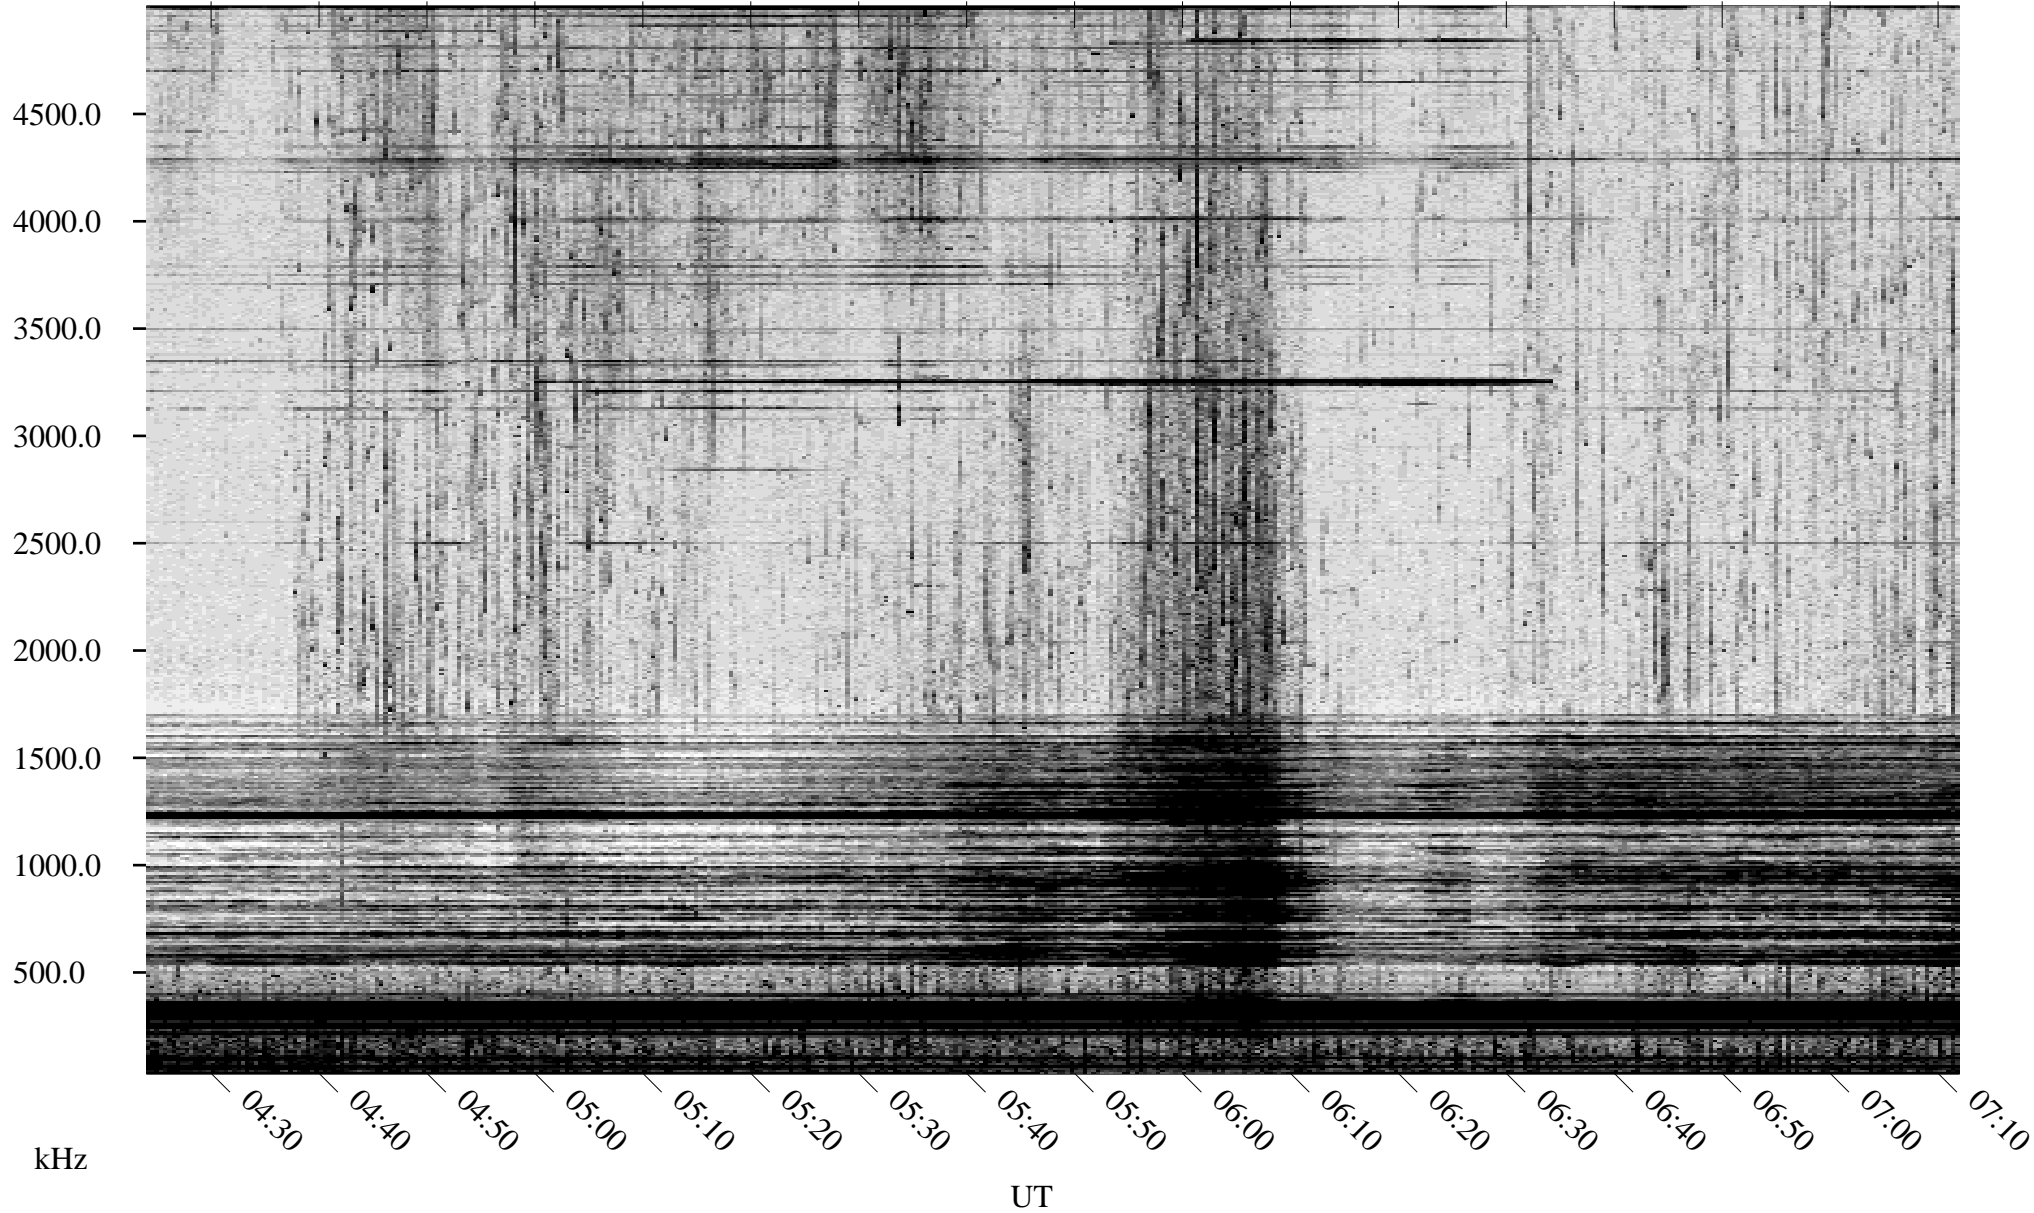

07/13/2003 Churchill, Manitoba

Linear Scale Black = 161 White = 15

ch03194l.z00m max_12

Page 1

07/13/2003 Churchill, Manitoba

Linear Scale Black = 161 White = 15

ch03194l.z00m max_12

Page 2

07/14/2003 Churchill, Manitoba

Linear Scale Black = 161 White = 15

ch03194l.z00m max_12

Page 3

07/14/2003 Churchill, Manitoba

Linear Scale Black = 161 White = 15

ch03194l.z00m max_12

Page 4

07/14/2003 Churchill, Manitoba

Linear Scale Black = 161 White = 15

ch03194l.z00m max_12

Page 5

07/14/2003 Churchill, Manitoba

Linear Scale Black = 161 White = 15

ch03194l.z00m max_12

Page 6

07/14/2003 Churchill, Manitoba

Linear Scale Black = 161 White = 15

ch03194l.z00m max_12

Page 7

07/14/2003 Churchill, Manitoba

Linear Scale Black = 161 White = 15

ch03194l.z00m max_12