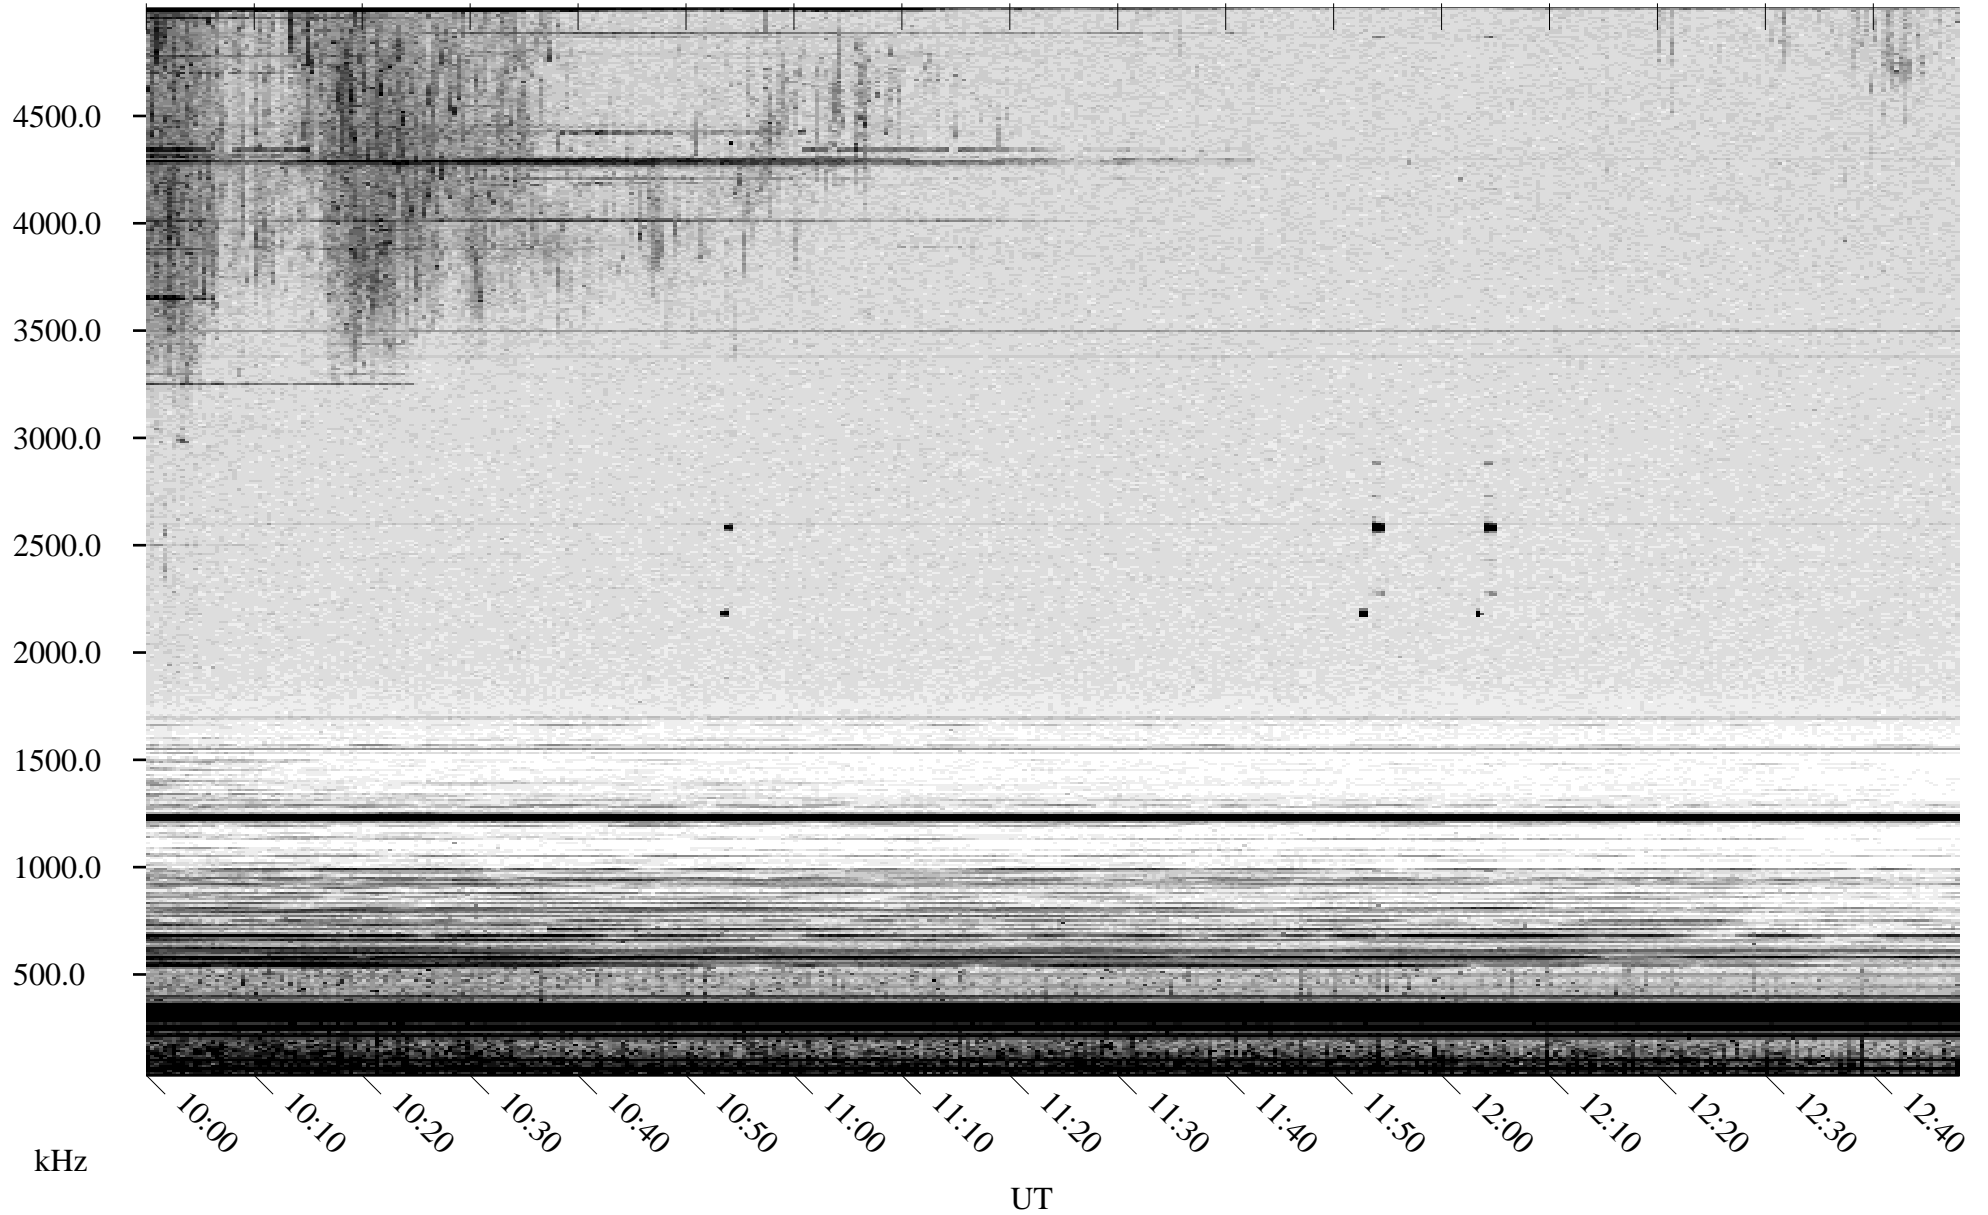

07/13/2003 Churchill, Manitoba

Linear Scale Black = 161 White = 15

ch03194l.z00m max_12

Page 1

07/13/2003 Churchill, Manitoba

Linear Scale Black = 161 White = 15

ch03194l.z00m max_12

Page 2

07/14/2003 Churchill, Manitoba

Linear Scale Black = 161 White = 15

ch03194l.z00m max_12

Page 3

07/14/2003 Churchill, Manitoba

Linear Scale Black = 161 White = 15

ch03194l.z00m max_12

Page 4

07/14/2003 Churchill, Manitoba

Linear Scale Black = 161 White = 15

ch03194l.z00m max_12

Page 5

07/14/2003 Churchill, Manitoba

Linear Scale Black = 161 White = 15

ch03194l.z00m max_12

Page 6

07/14/2003 Churchill, Manitoba

Linear Scale Black = 161 White = 15

ch03194l.z00m max_12

Page 7

07/14/2003 Churchill, Manitoba

Linear Scale Black = 161 White = 15

ch03194l.z00m max_12