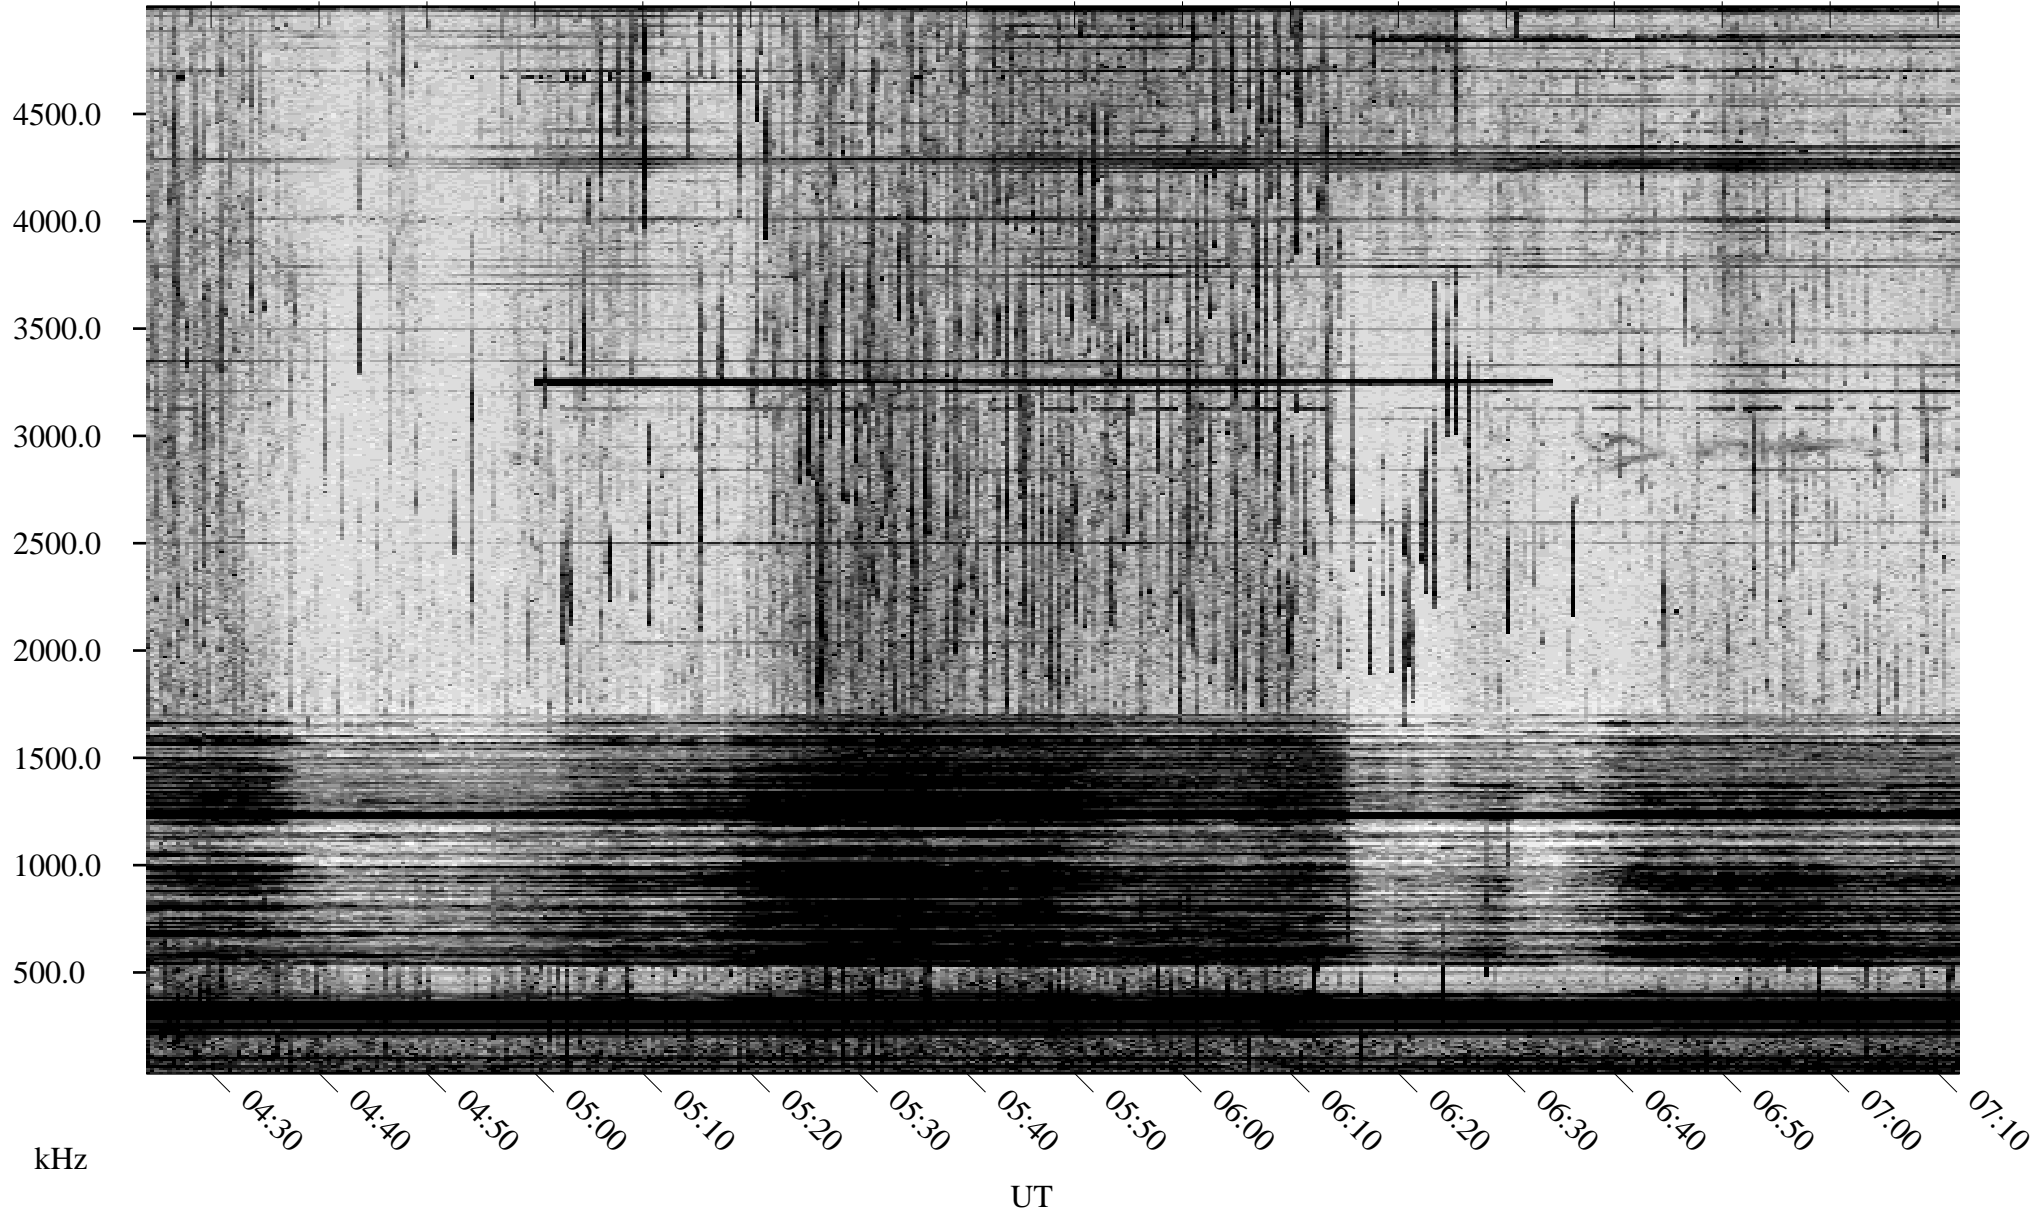

07/14/2003 Churchill, Manitoba

Linear Scale Black = 161 White = 15

ch03195l.z00m max_12

Page 1

07/14/2003 Churchill, Manitoba

Linear Scale Black = 161 White = 15

ch03195l.z00m max_12

Page 2

07/15/2003 Churchill, Manitoba

Linear Scale Black = 161 White = 15

ch03195l.z00m max_12

Page 3

07/15/2003 Churchill, Manitoba

Linear Scale Black = 161 White = 15

ch03195l.z00m max_12

Page 4

07/15/2003 Churchill, Manitoba

Linear Scale Black = 161 White = 15

ch03195l.z00m max_12

Page 5

07/15/2003 Churchill, Manitoba

Linear Scale Black = 161 White = 15

ch031951.z00m max_12

Page 6

07/15/2003 Churchill, Manitoba

Linear Scale Black = 161 White = 15

ch03195l.z00m max_12

Page 7

07/15/2003 Churchill, Manitoba

Linear Scale Black = 161 White = 15

ch03195l.z00m max_12