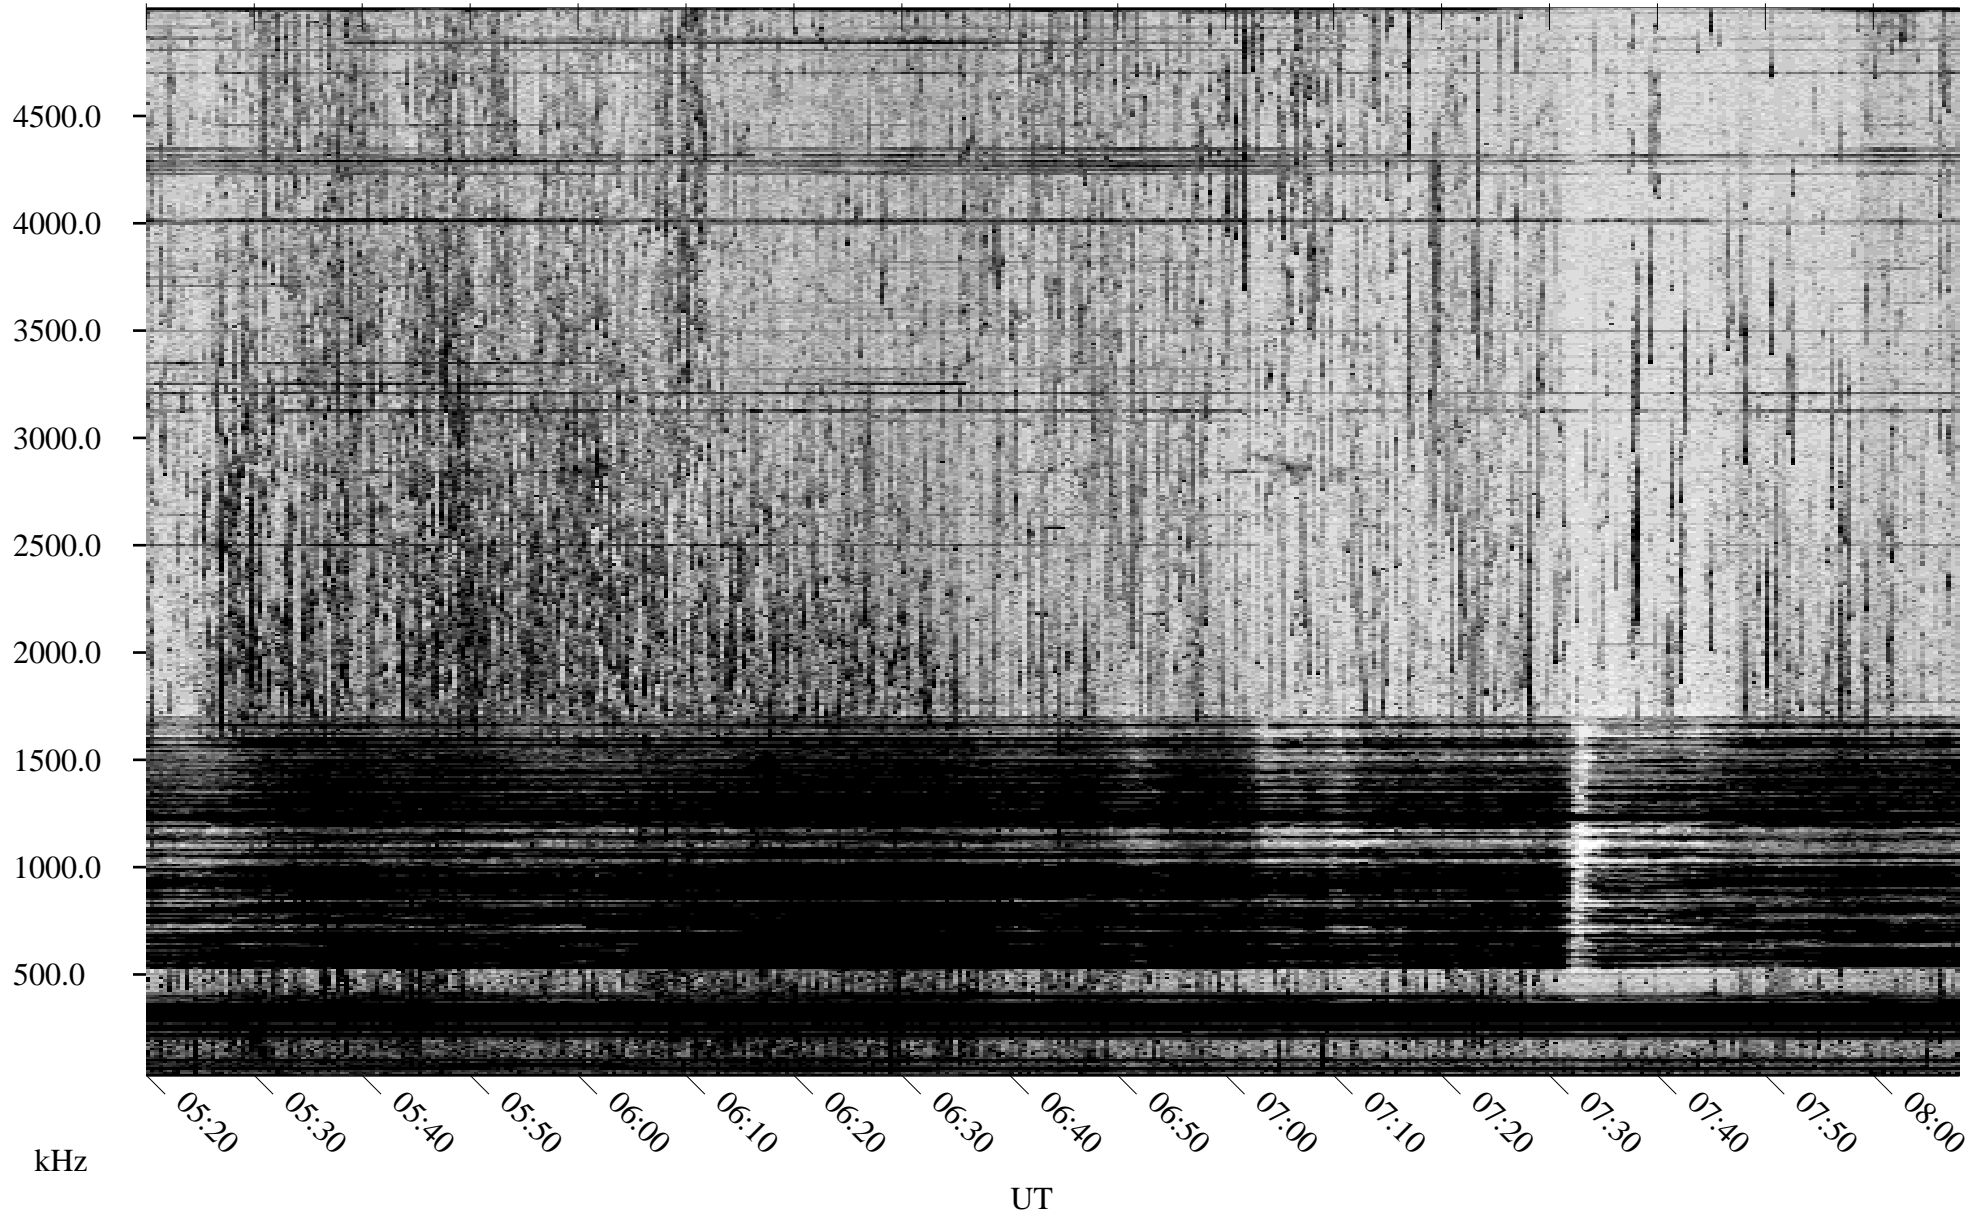

# 07/15/2003 Churchill, Manitoba

Linear Scale    Black = 161    White = 15

ch03196l.z01m max\_12

Page 1

# 07/16/2003 Churchill, Manitoba

Linear Scale    Black = 161    White = 15

ch03196l.z01m max\_12

Page 3

# 07/16/2003 Churchill, Manitoba

Linear Scale    Black = 161    White = 15

ch03196l.z01m max\_12

Page 4

# 07/16/2003 Churchill, Manitoba

Linear Scale    Black = 161    White = 15

ch03196l.z01m max\_12

Page 5