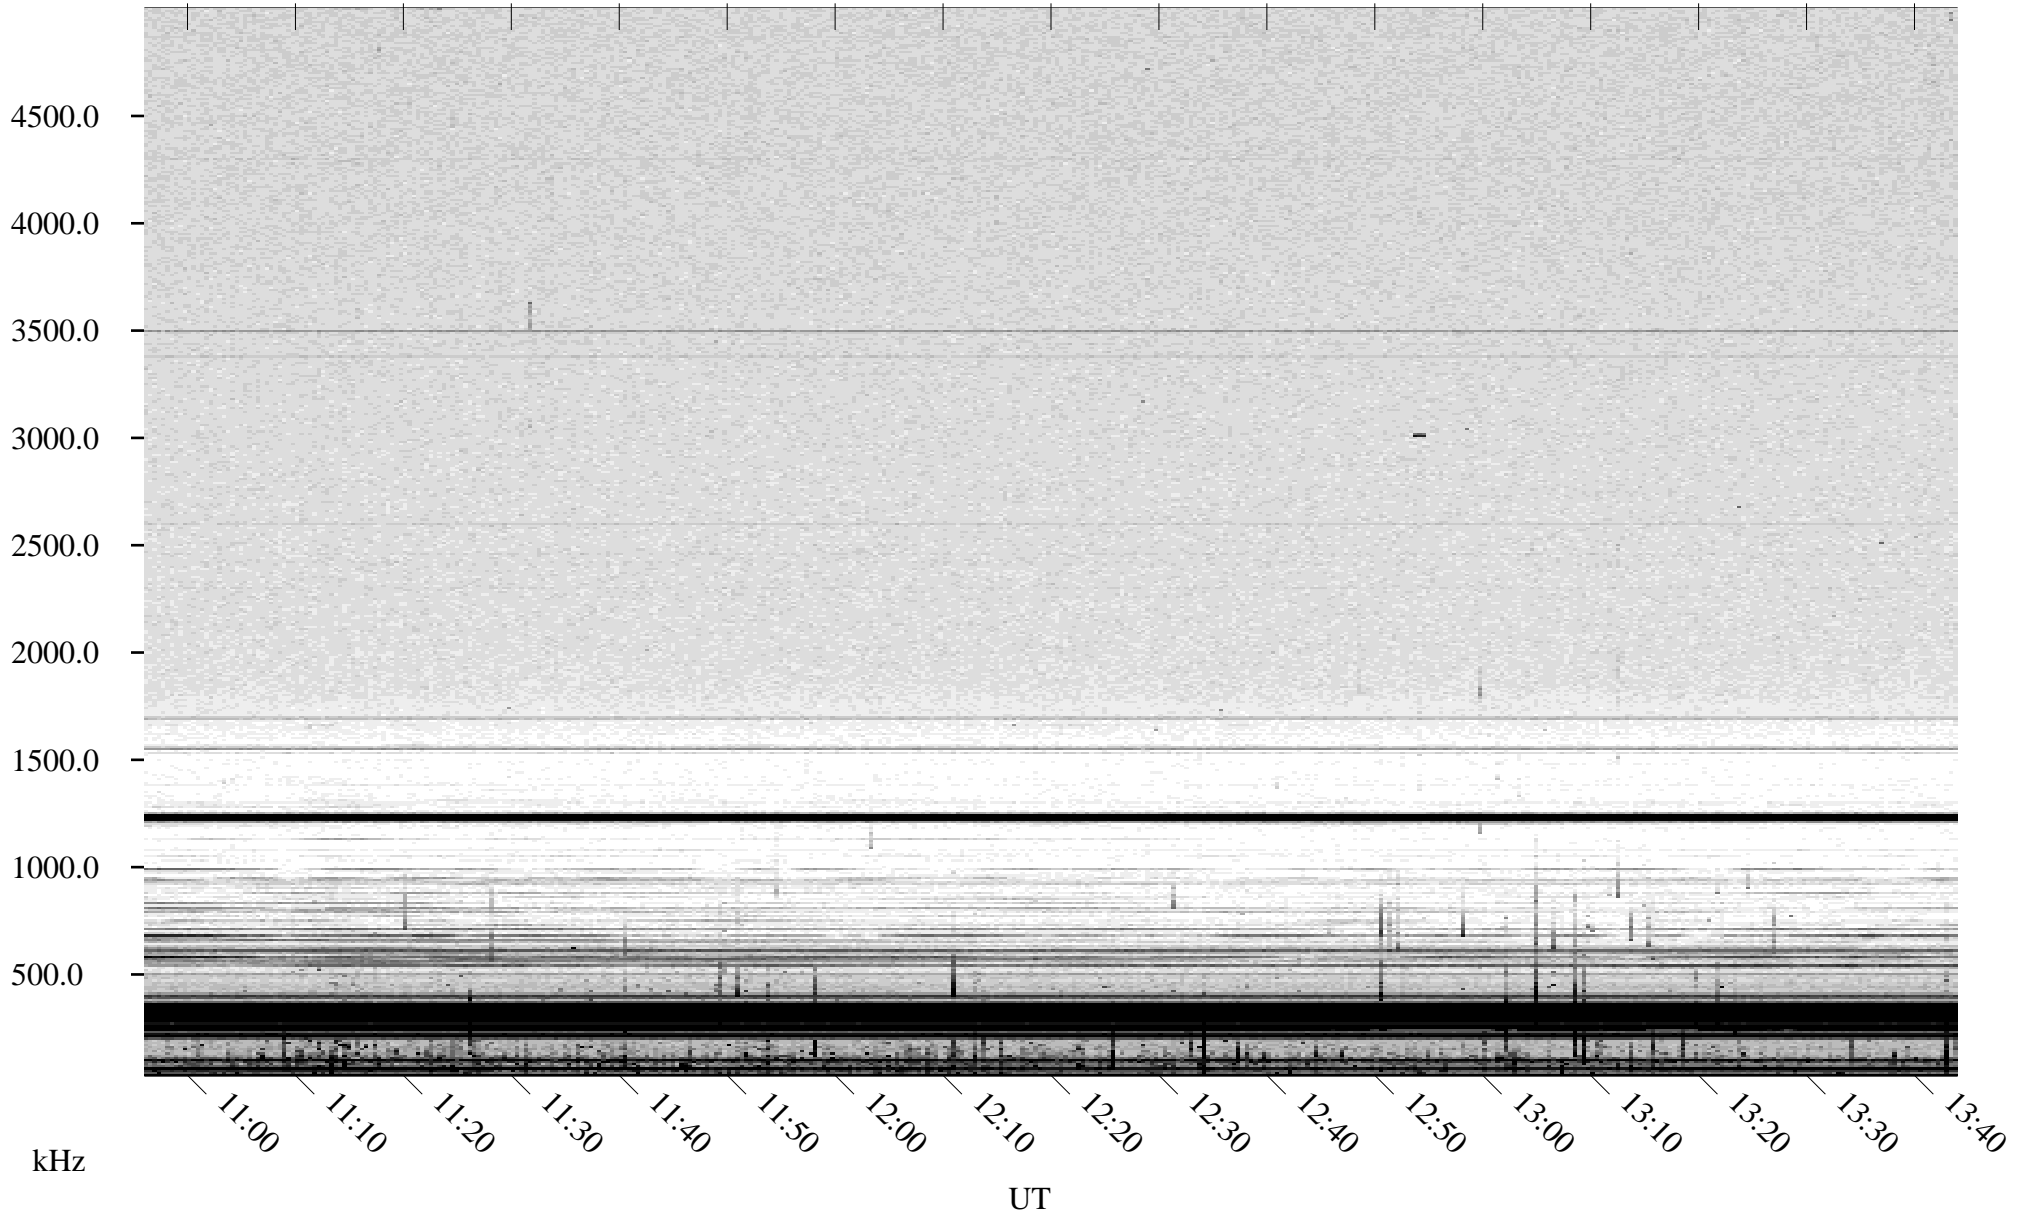

# 07/16/2003 Churchill, Manitoba

Linear Scale    Black = 161    White = 15

ch03196l.z01m max\_12

Page 5

# 07/16/2003 Churchill, Manitoba

Linear Scale    Black = 161    White = 15

ch03196l.z01m max\_12

Page 6

# 07/16/2003 Churchill, Manitoba

Linear Scale    Black = 161    White = 15

ch03196l.z01m max\_12