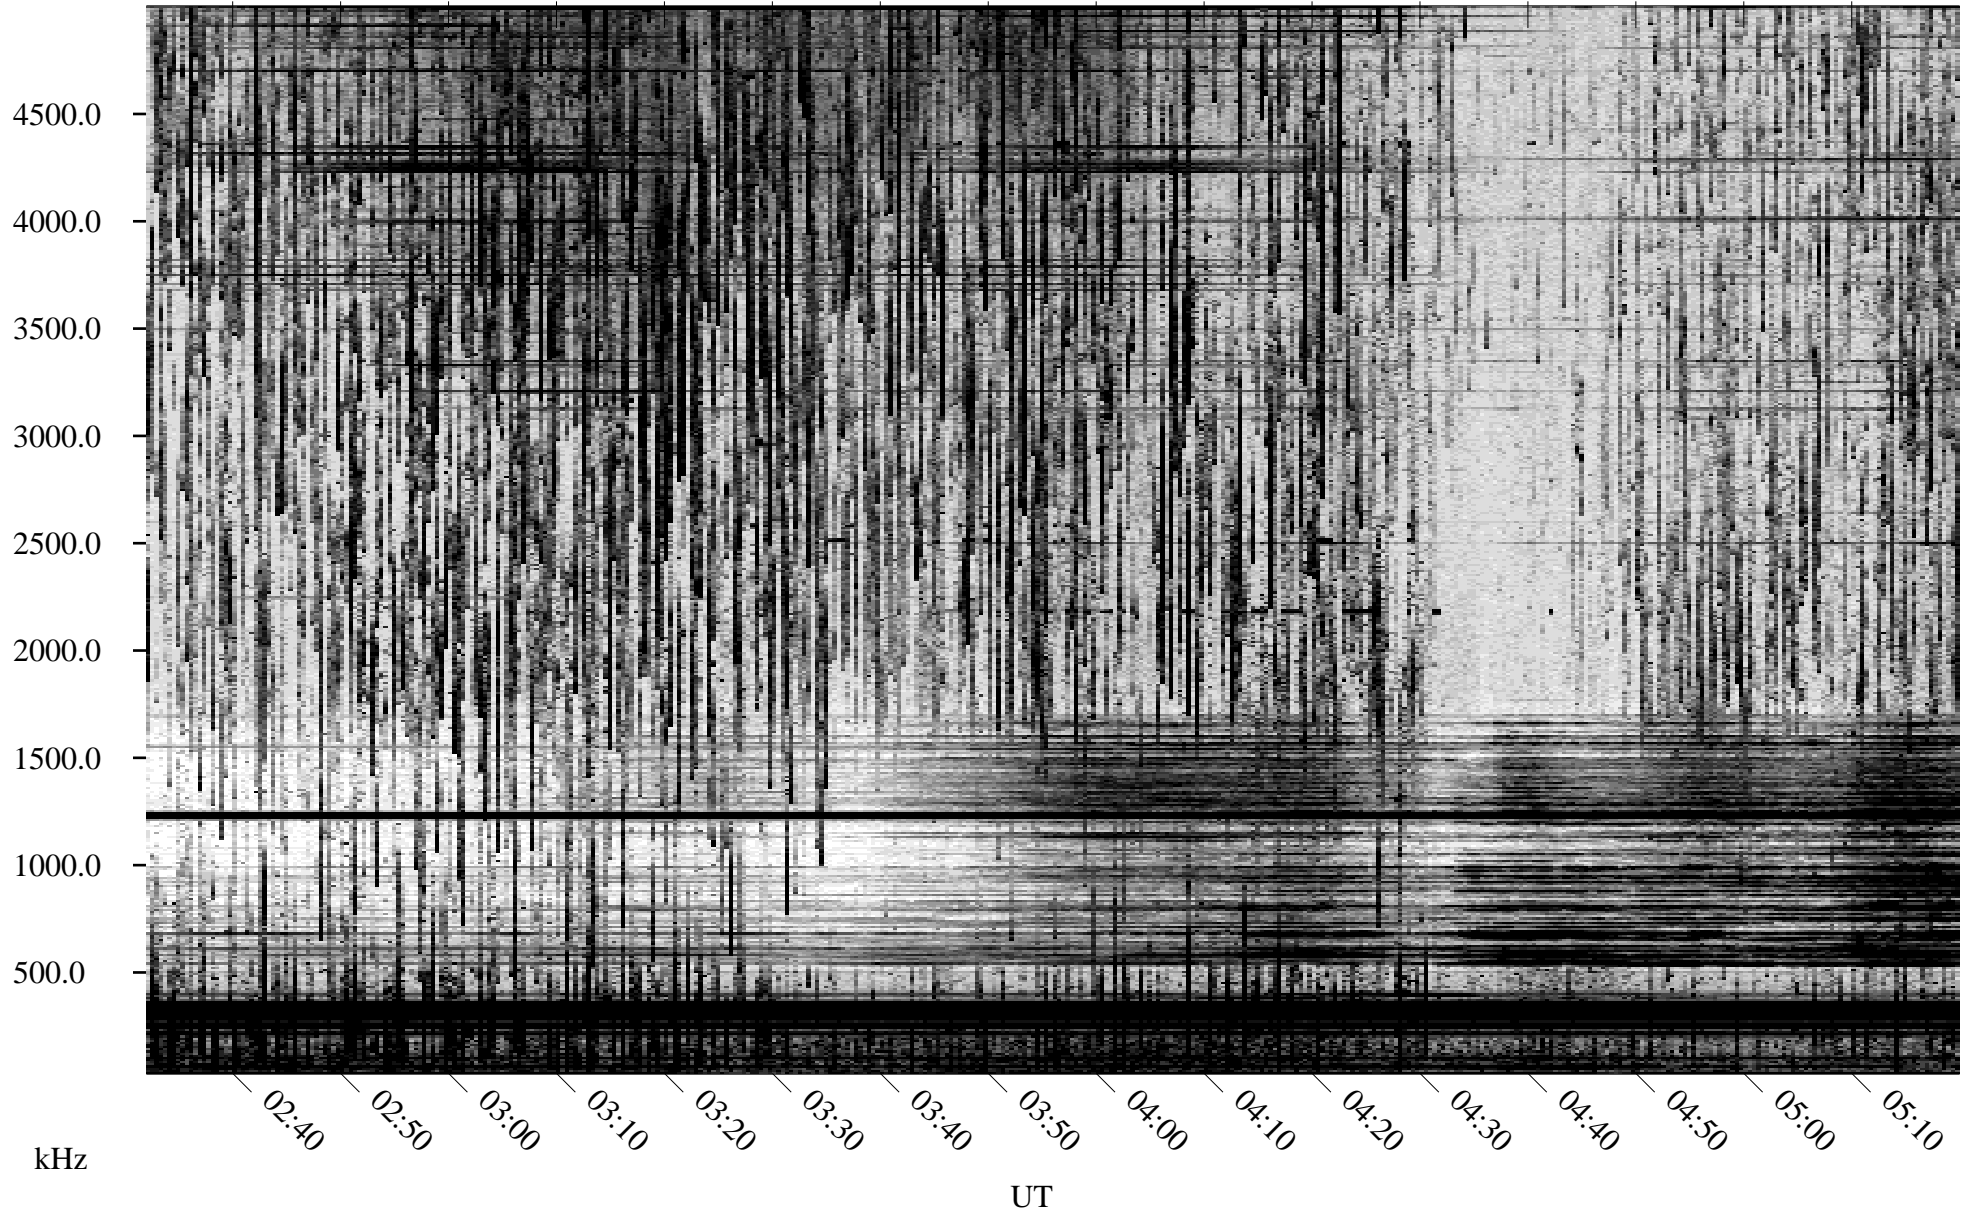

# 07/15/2003 Churchill, Manitoba

Linear Scale    Black = 161    White = 15

ch03196l.z01m max\_12

Page 1

# 07/15/2003 Churchill, Manitoba

Linear Scale    Black = 161    White = 15

ch03196l.z01m max\_12

Page 2

# 07/16/2003 Churchill, Manitoba

Linear Scale    Black = 161    White = 15

ch03196l.z01m max\_12

Page 3

# 07/16/2003 Churchill, Manitoba

Linear Scale    Black = 161    White = 15

ch03196l.z01m max\_12

Page 4