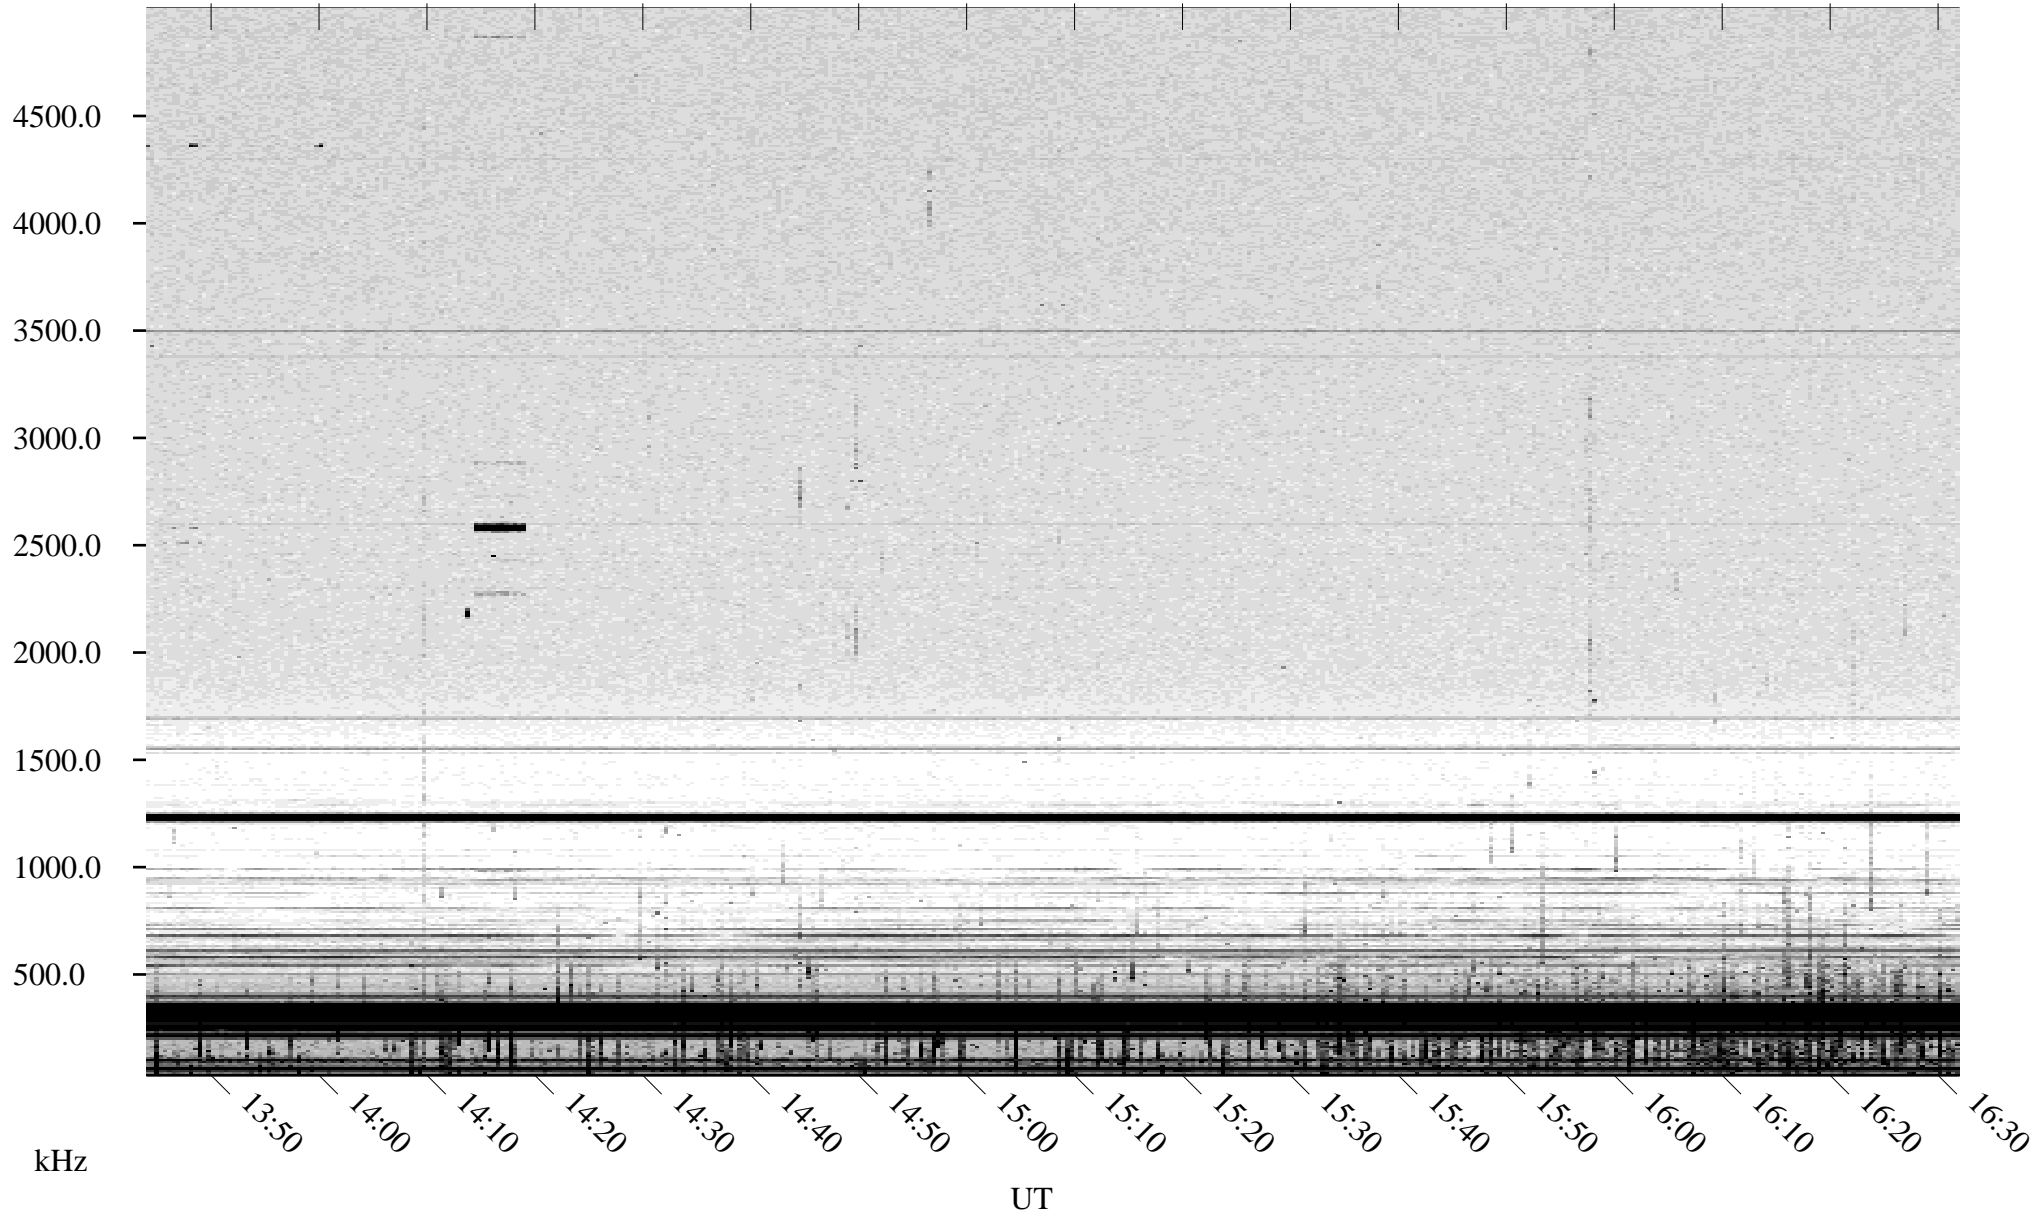

# 07/16/2003 Churchill, Manitoba

Linear Scale    Black = 161    White = 15

ch03196l.z01m max\_12

Page 5

# 07/16/2003 Churchill, Manitoba

Linear Scale    Black = 161    White = 15

ch03196l.z01m max\_12

Page 6

# 07/16/2003 Churchill, Manitoba

Linear Scale    Black = 161    White = 15

ch03196l.z01m max\_12

Page 7

# 07/16/2003 Churchill, Manitoba

Linear Scale    Black = 161    White = 15

ch03196l.z01m max\_12