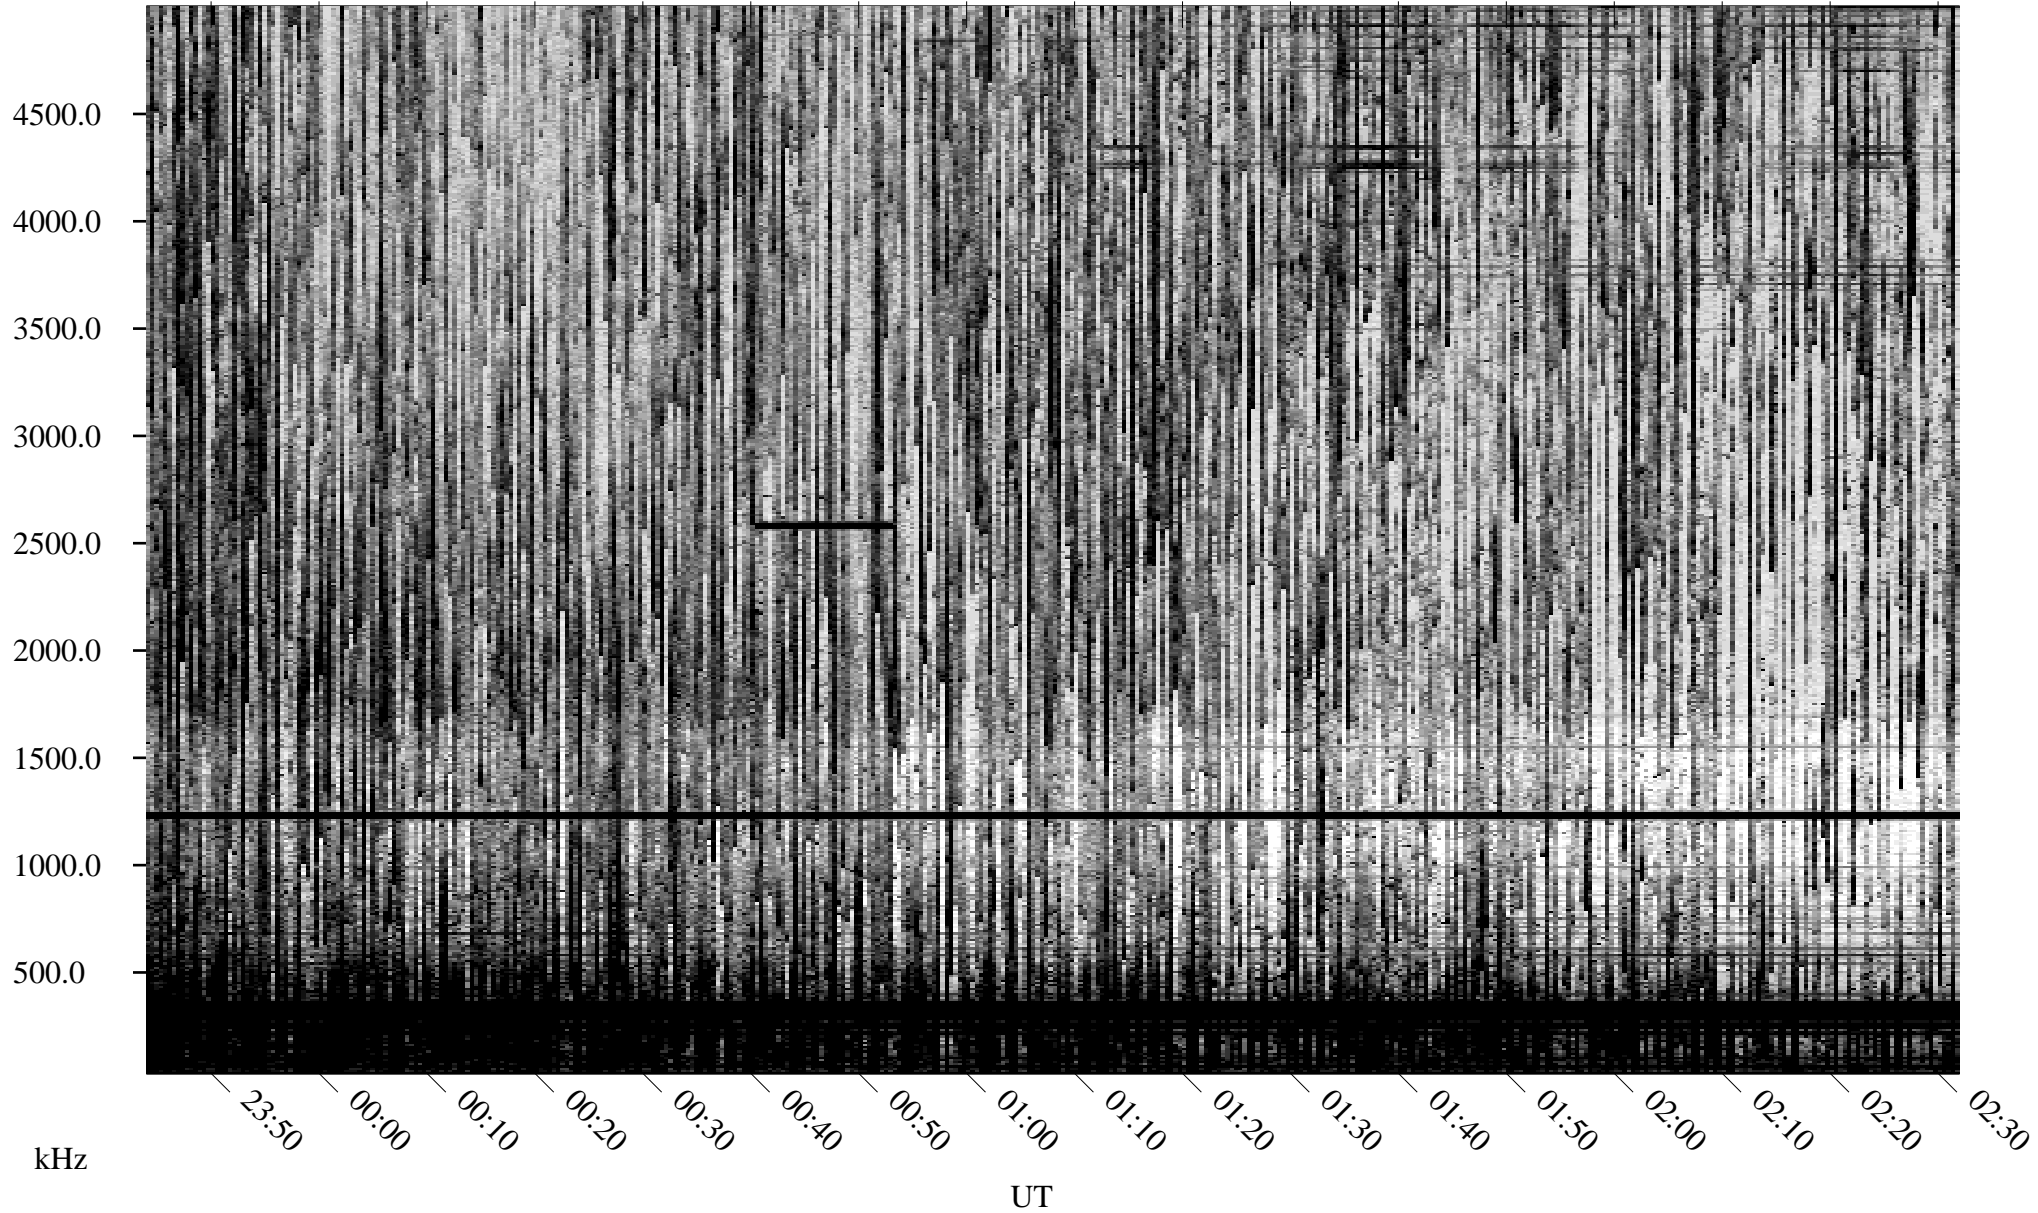

# 07/15/2003 Churchill, Manitoba

Linear Scale    Black = 161    White = 15

ch03196l.z01m max\_12

Page 1

# 07/15/2003 Churchill, Manitoba

Linear Scale    Black = 161    White = 15

ch03196l.z01m max\_12

Page 2

# 07/16/2003 Churchill, Manitoba

Linear Scale    Black = 161    White = 15

ch03196l.z01m max\_12

Page 3

# 07/16/2003 Churchill, Manitoba

Linear Scale    Black = 161    White = 15

ch03196l.z01m max\_12

Page 4