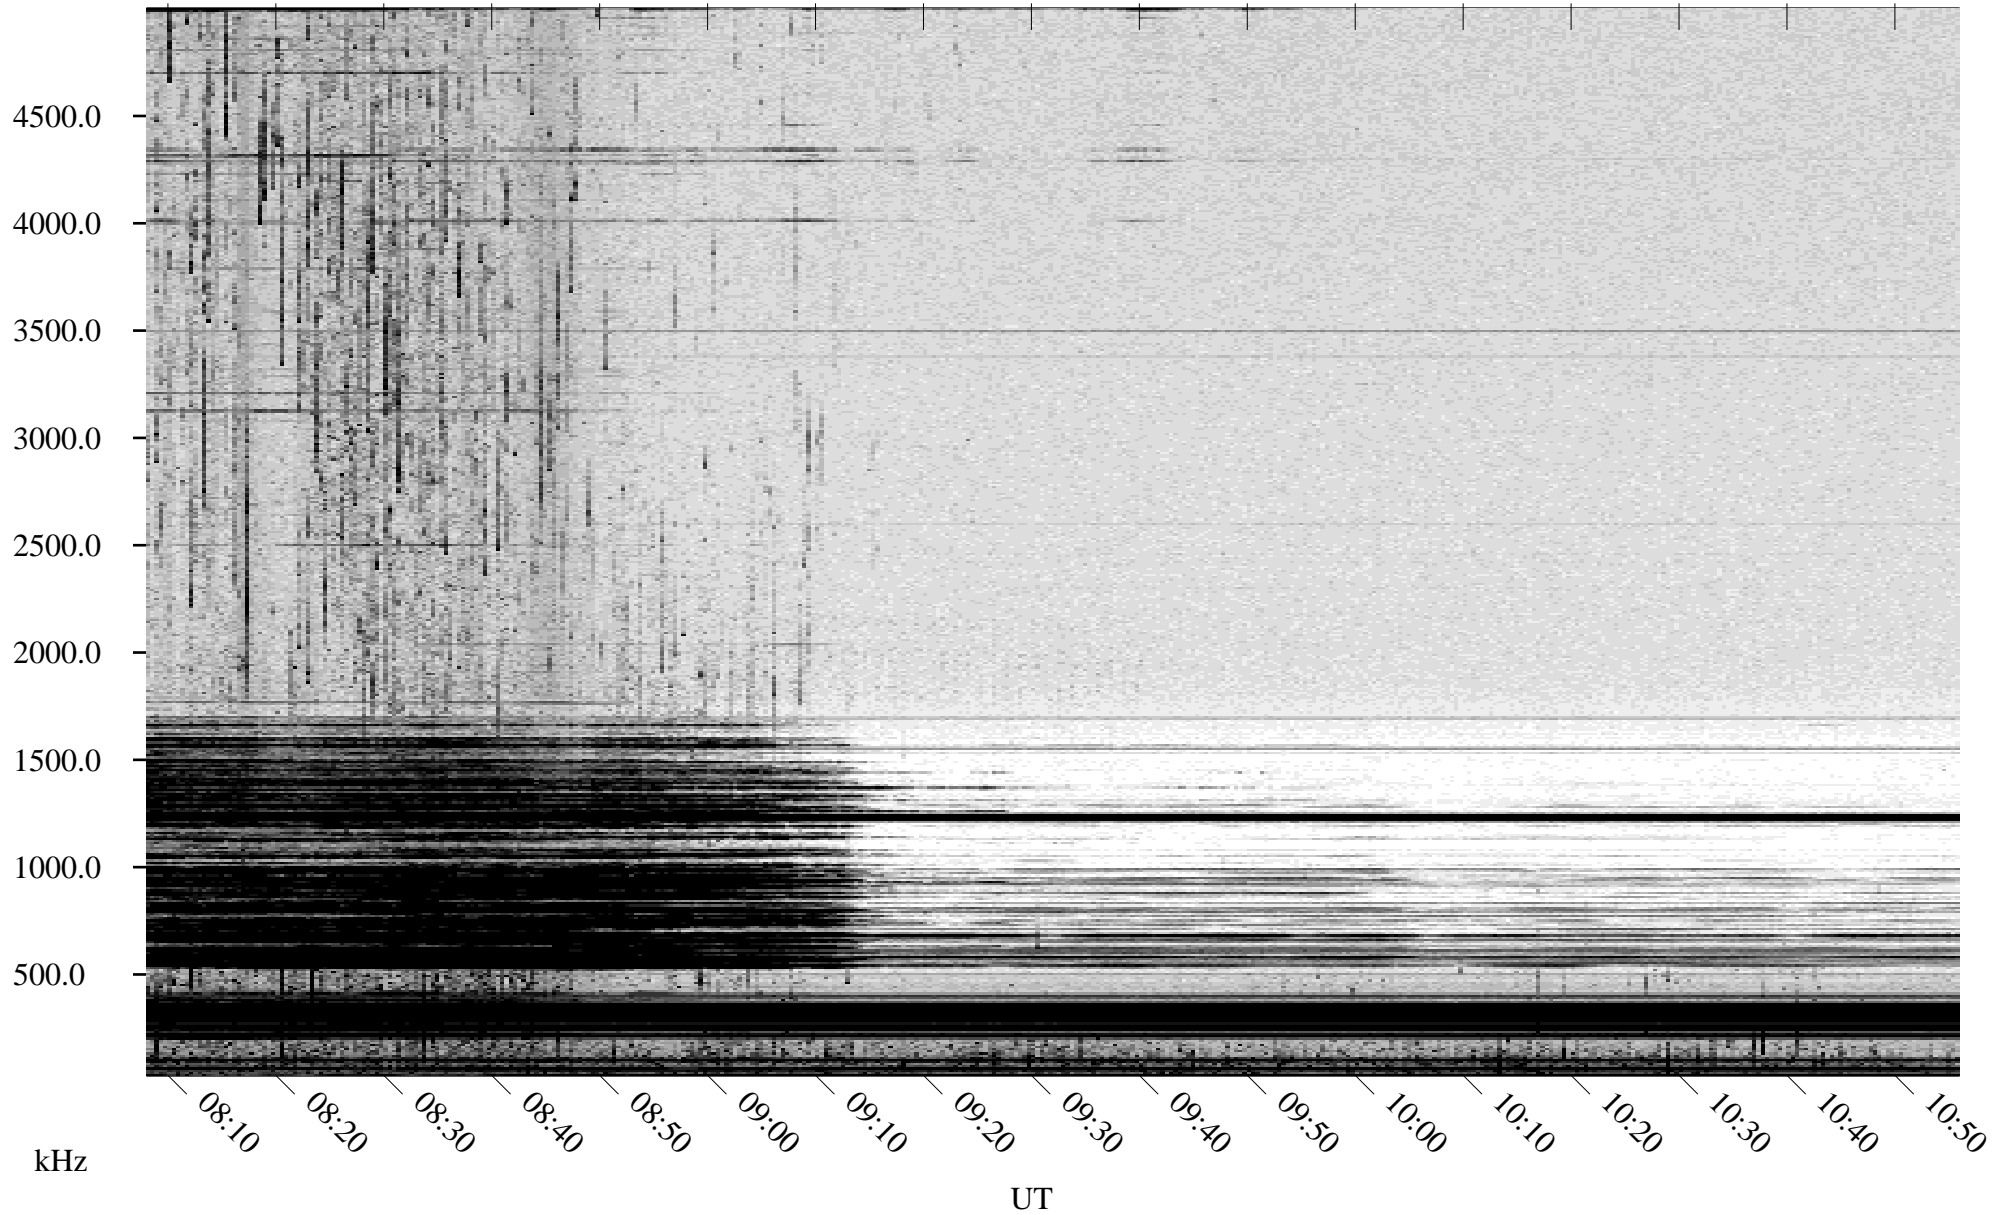

# 07/16/2003 Churchill, Manitoba

Linear Scale    Black = 161    White = 15

ch03196l.z01m max\_12

Page 3

# 07/16/2003 Churchill, Manitoba

Linear Scale    Black = 161    White = 15

ch03196l.z01m max\_12

Page 4

# 07/16/2003 Churchill, Manitoba

Linear Scale    Black = 161    White = 15

ch03196l.z01m max\_12

Page 5

# 07/16/2003 Churchill, Manitoba

Linear Scale    Black = 161    White = 15

ch03196l.z01m max\_12

Page 6