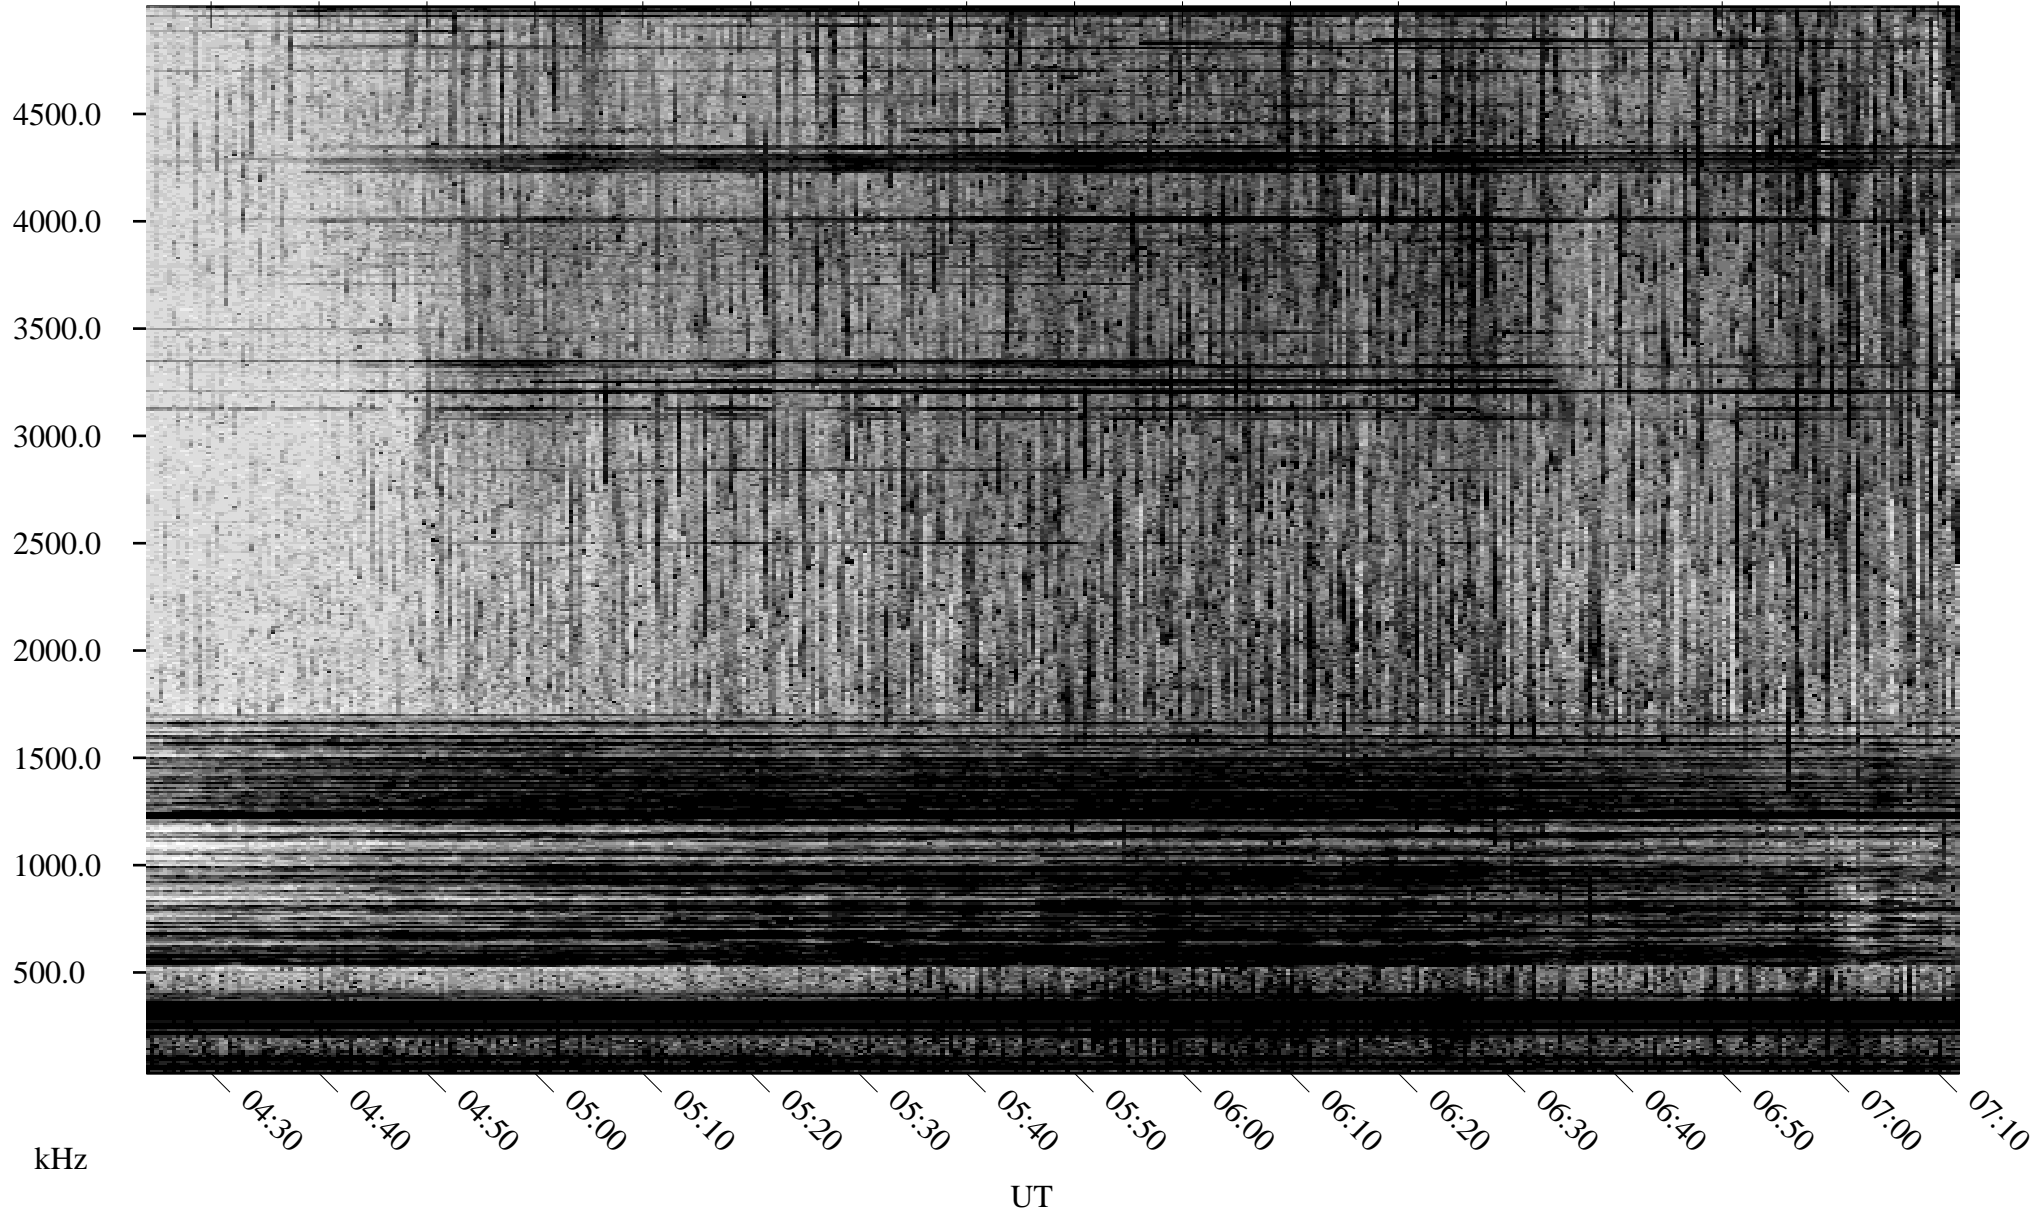

# 07/17/2003 Churchill, Manitoba

Linear Scale    Black = 161    White = 15

ch03197l.z00m max\_12

Page 3

# 07/17/2003 Churchill, Manitoba

Linear Scale    Black = 161    White = 15

ch03197l.z00m max\_12

Page 4