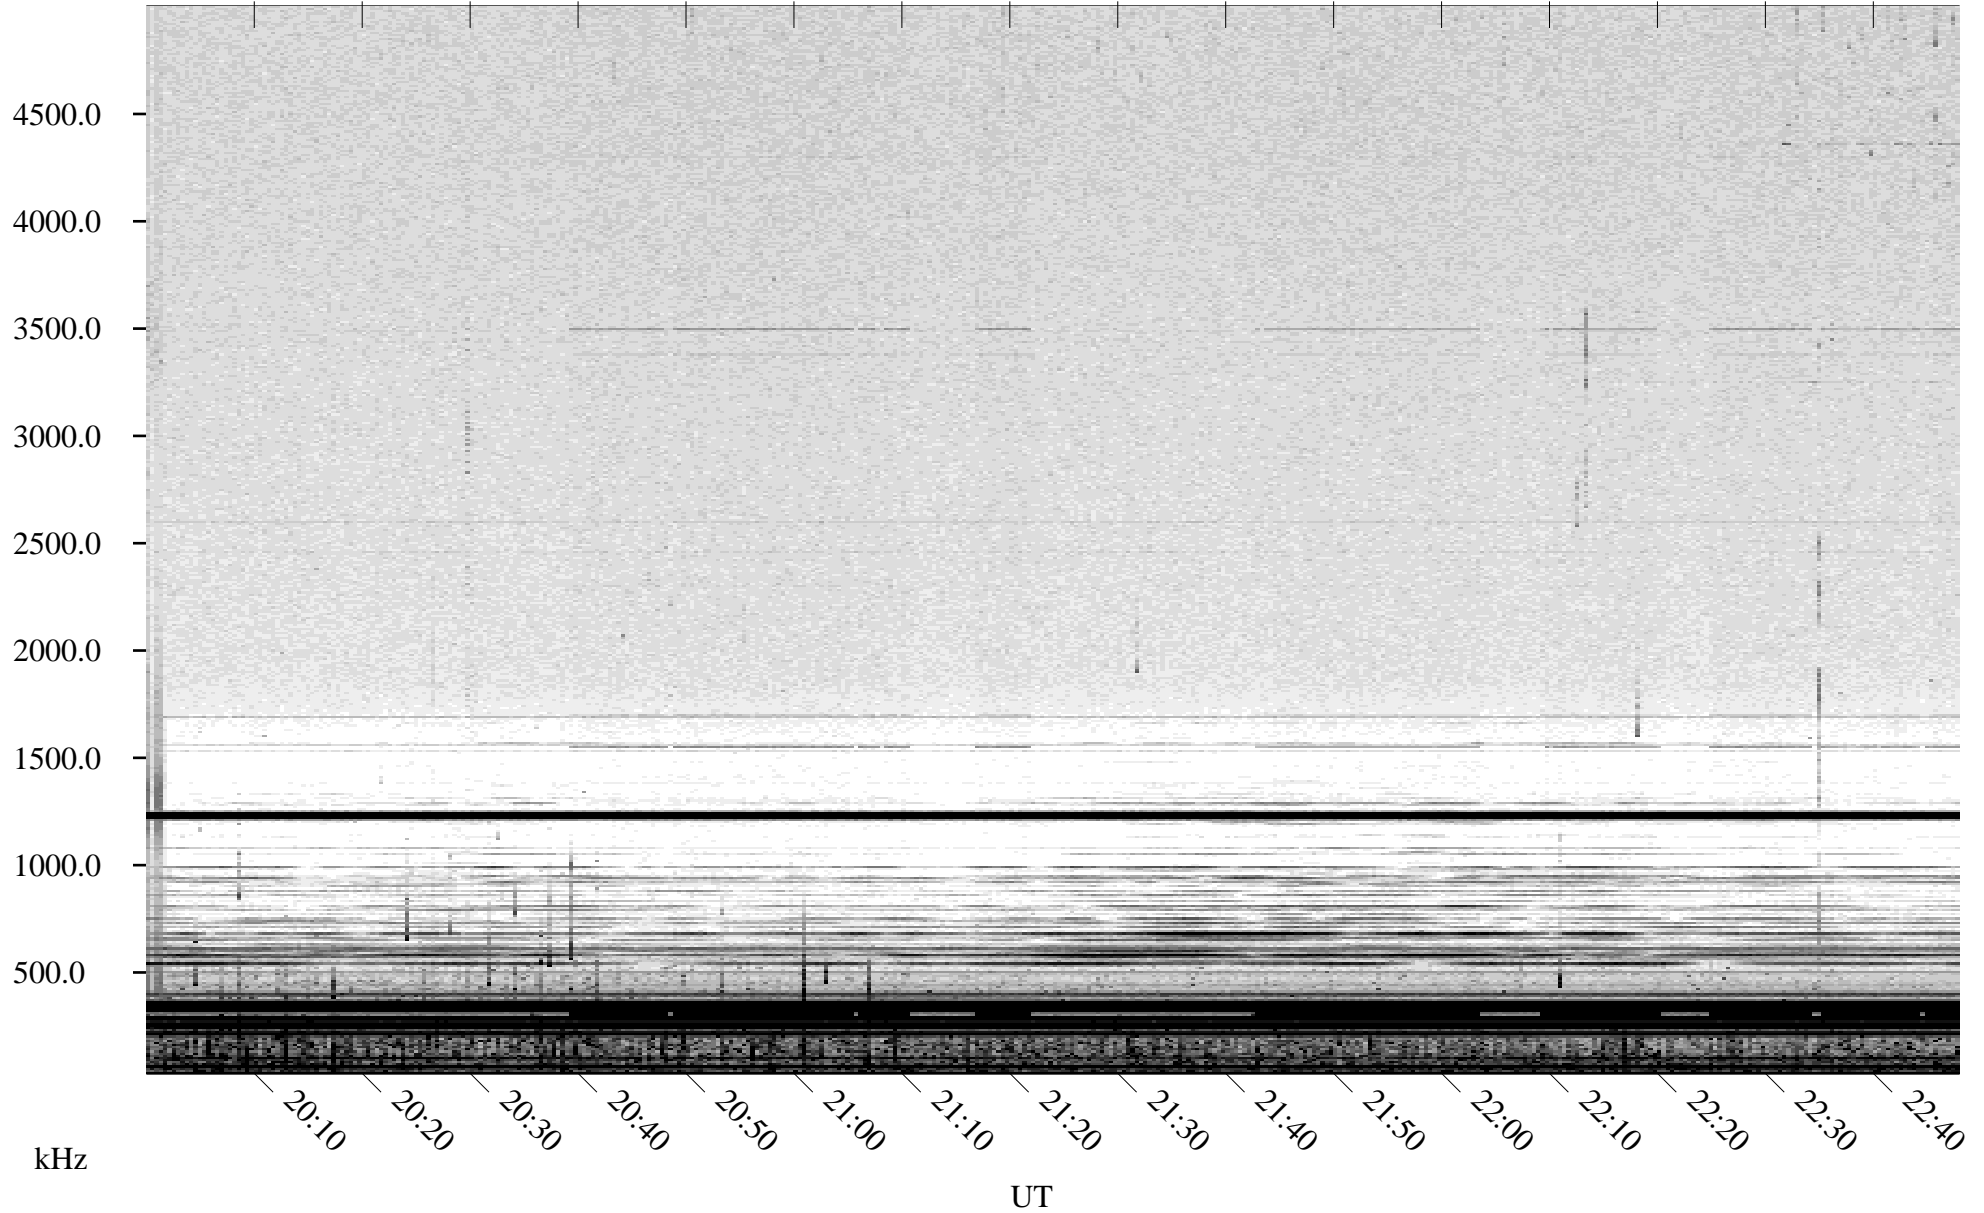

# 07/16/2003 Churchill, Manitoba

Linear Scale    Black = 161    White = 15

ch03197l.z00m max\_12

Page 1

# 07/16/2003 Churchill, Manitoba

Linear Scale    Black = 161    White = 15

ch03197l.z00m max\_12

Page 2

# 07/17/2003 Churchill, Manitoba

Linear Scale    Black = 161    White = 15

ch03197l.z00m max\_12

Page 3

# 07/17/2003 Churchill, Manitoba

Linear Scale    Black = 161    White = 15

ch03197l.z00m max\_12

Page 4