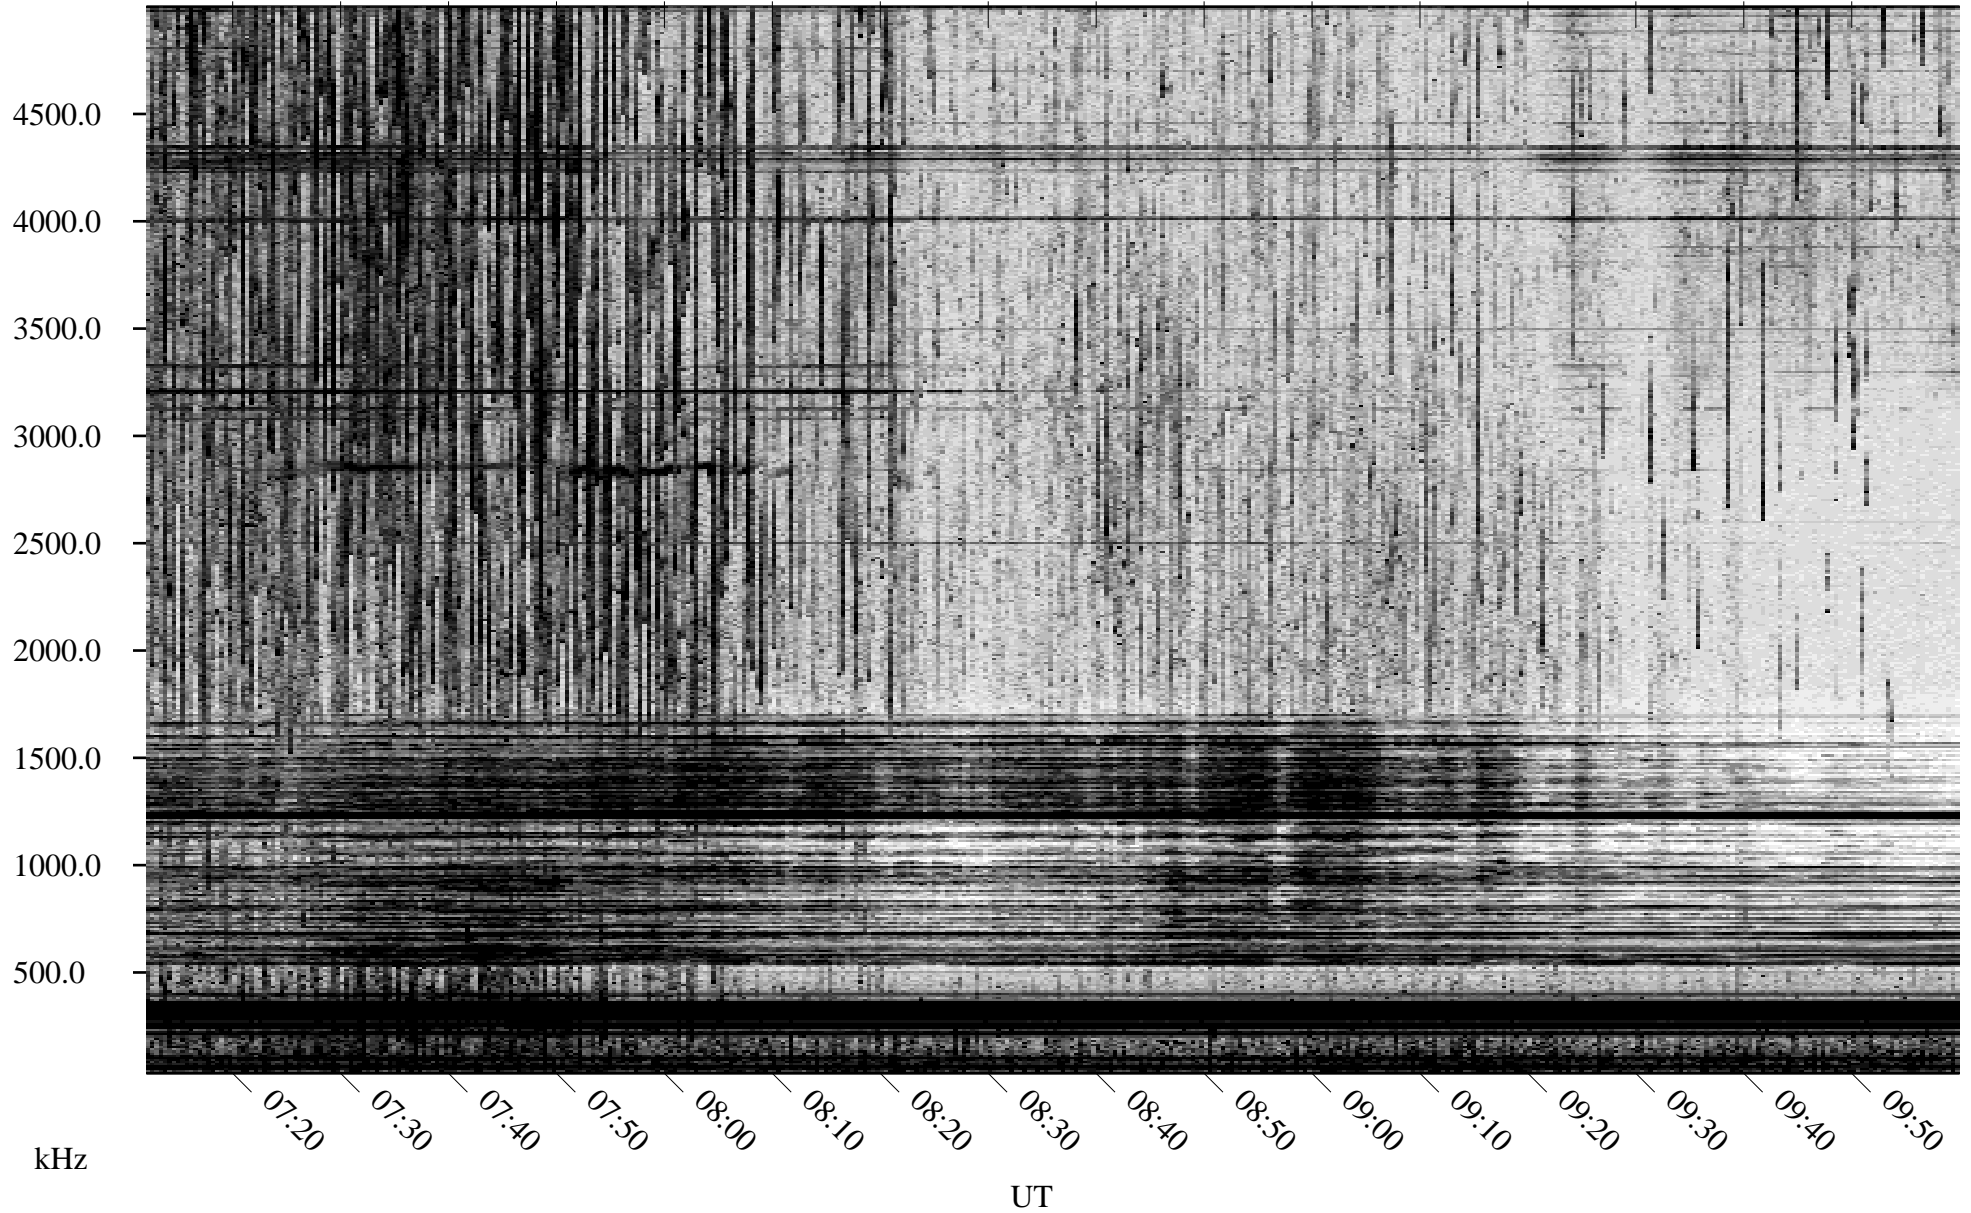

# 07/17/2003 Churchill, Manitoba

Linear Scale    Black = 161    White = 15

ch03197l.z00m max\_12

Page 4

# 07/17/2003 Churchill, Manitoba

Linear Scale    Black = 161    White = 15

ch03197l.z00m max\_12

Page 5