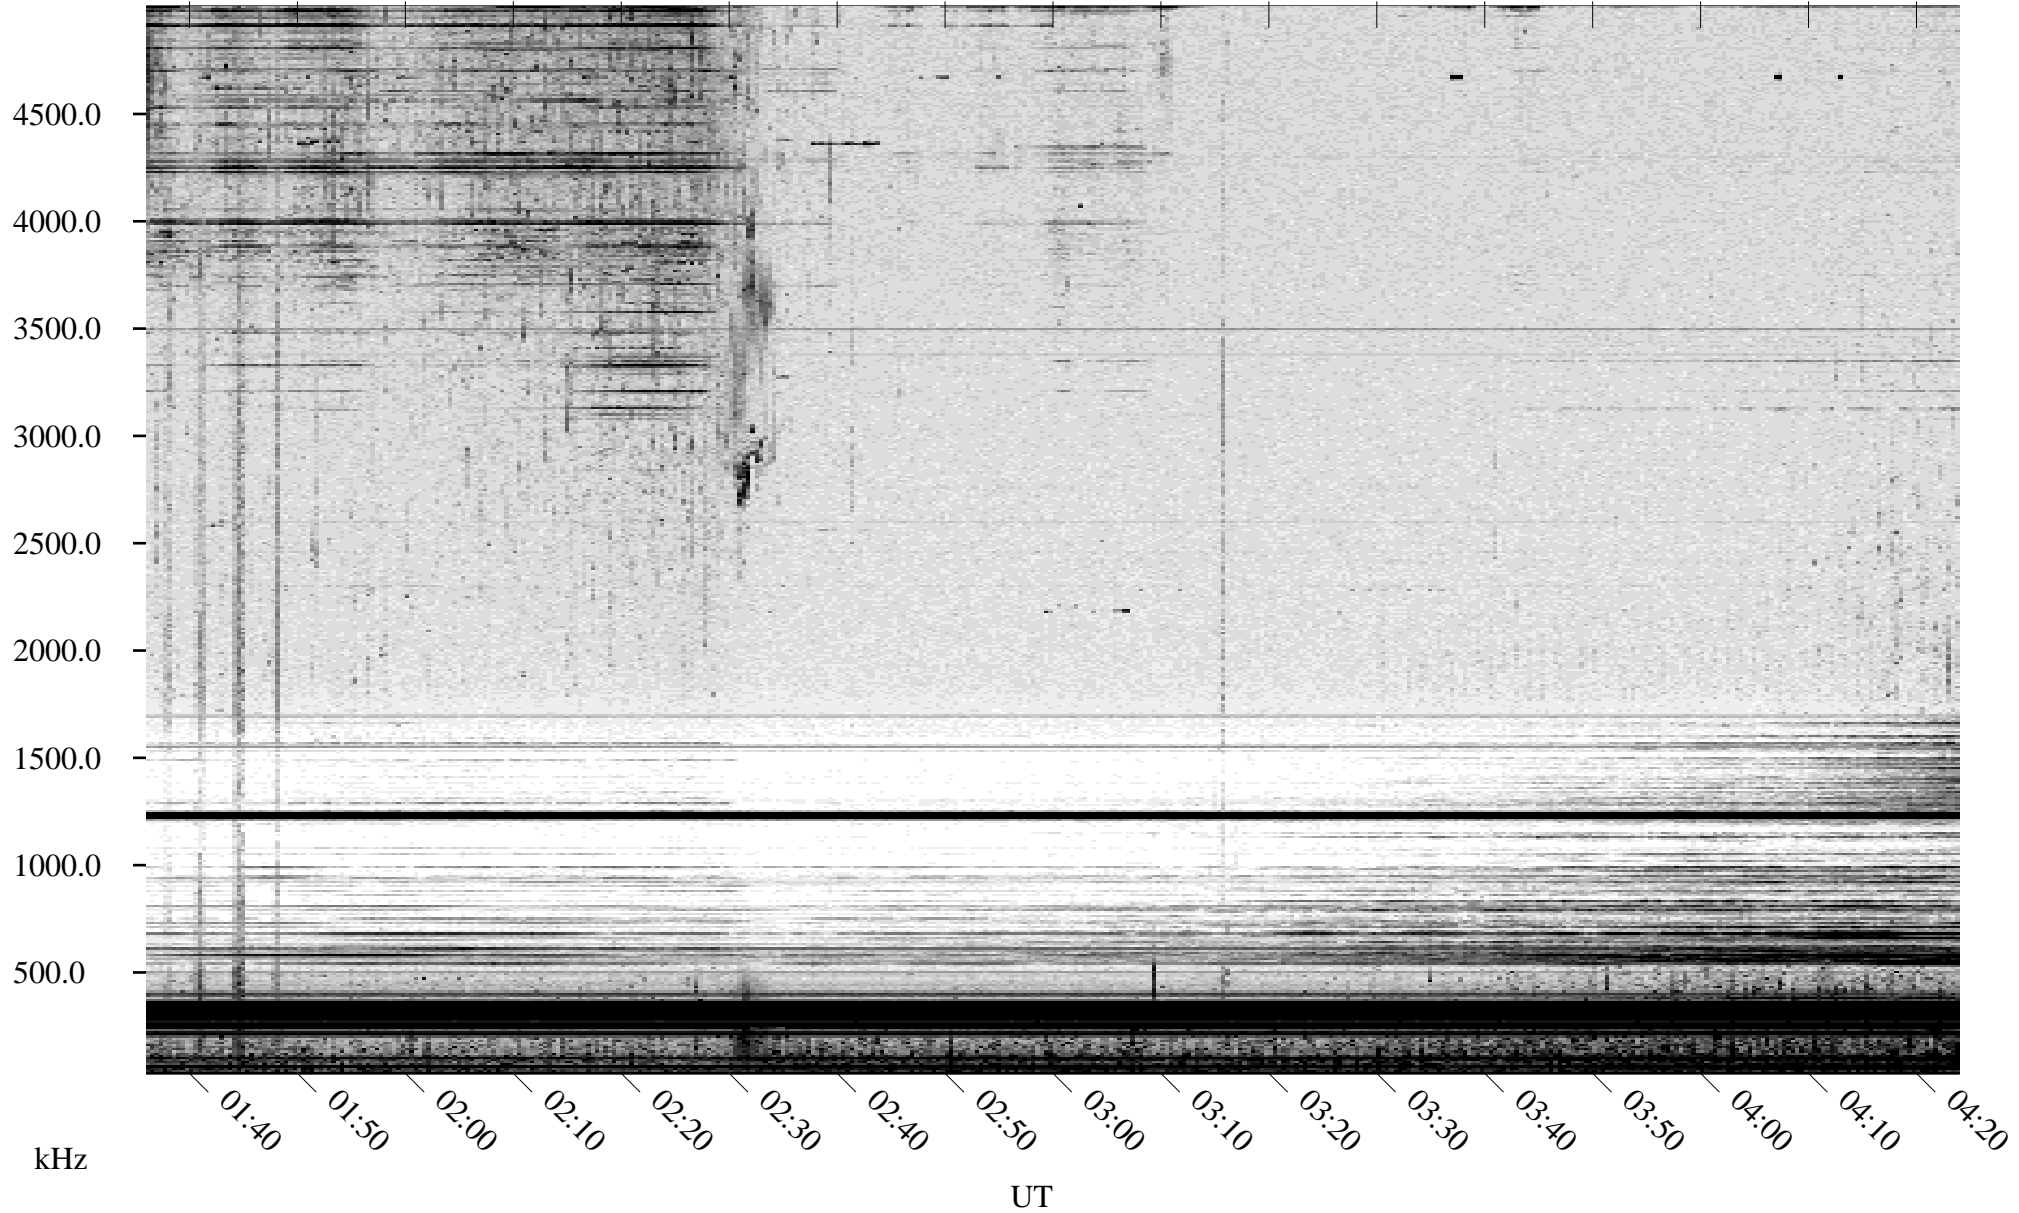

# 07/16/2003 Churchill, Manitoba

Linear Scale    Black = 161    White = 15

ch03197l.z00m max\_12

Page 1

# 07/16/2003 Churchill, Manitoba

Linear Scale    Black = 161    White = 15

ch03197l.z00m max\_12

Page 2

# 07/17/2003 Churchill, Manitoba

Linear Scale    Black = 161    White = 15

ch03197l.z00m max\_12

Page 3

# 07/17/2003 Churchill, Manitoba

Linear Scale    Black = 161    White = 15

ch03197l.z00m max\_12

Page 4