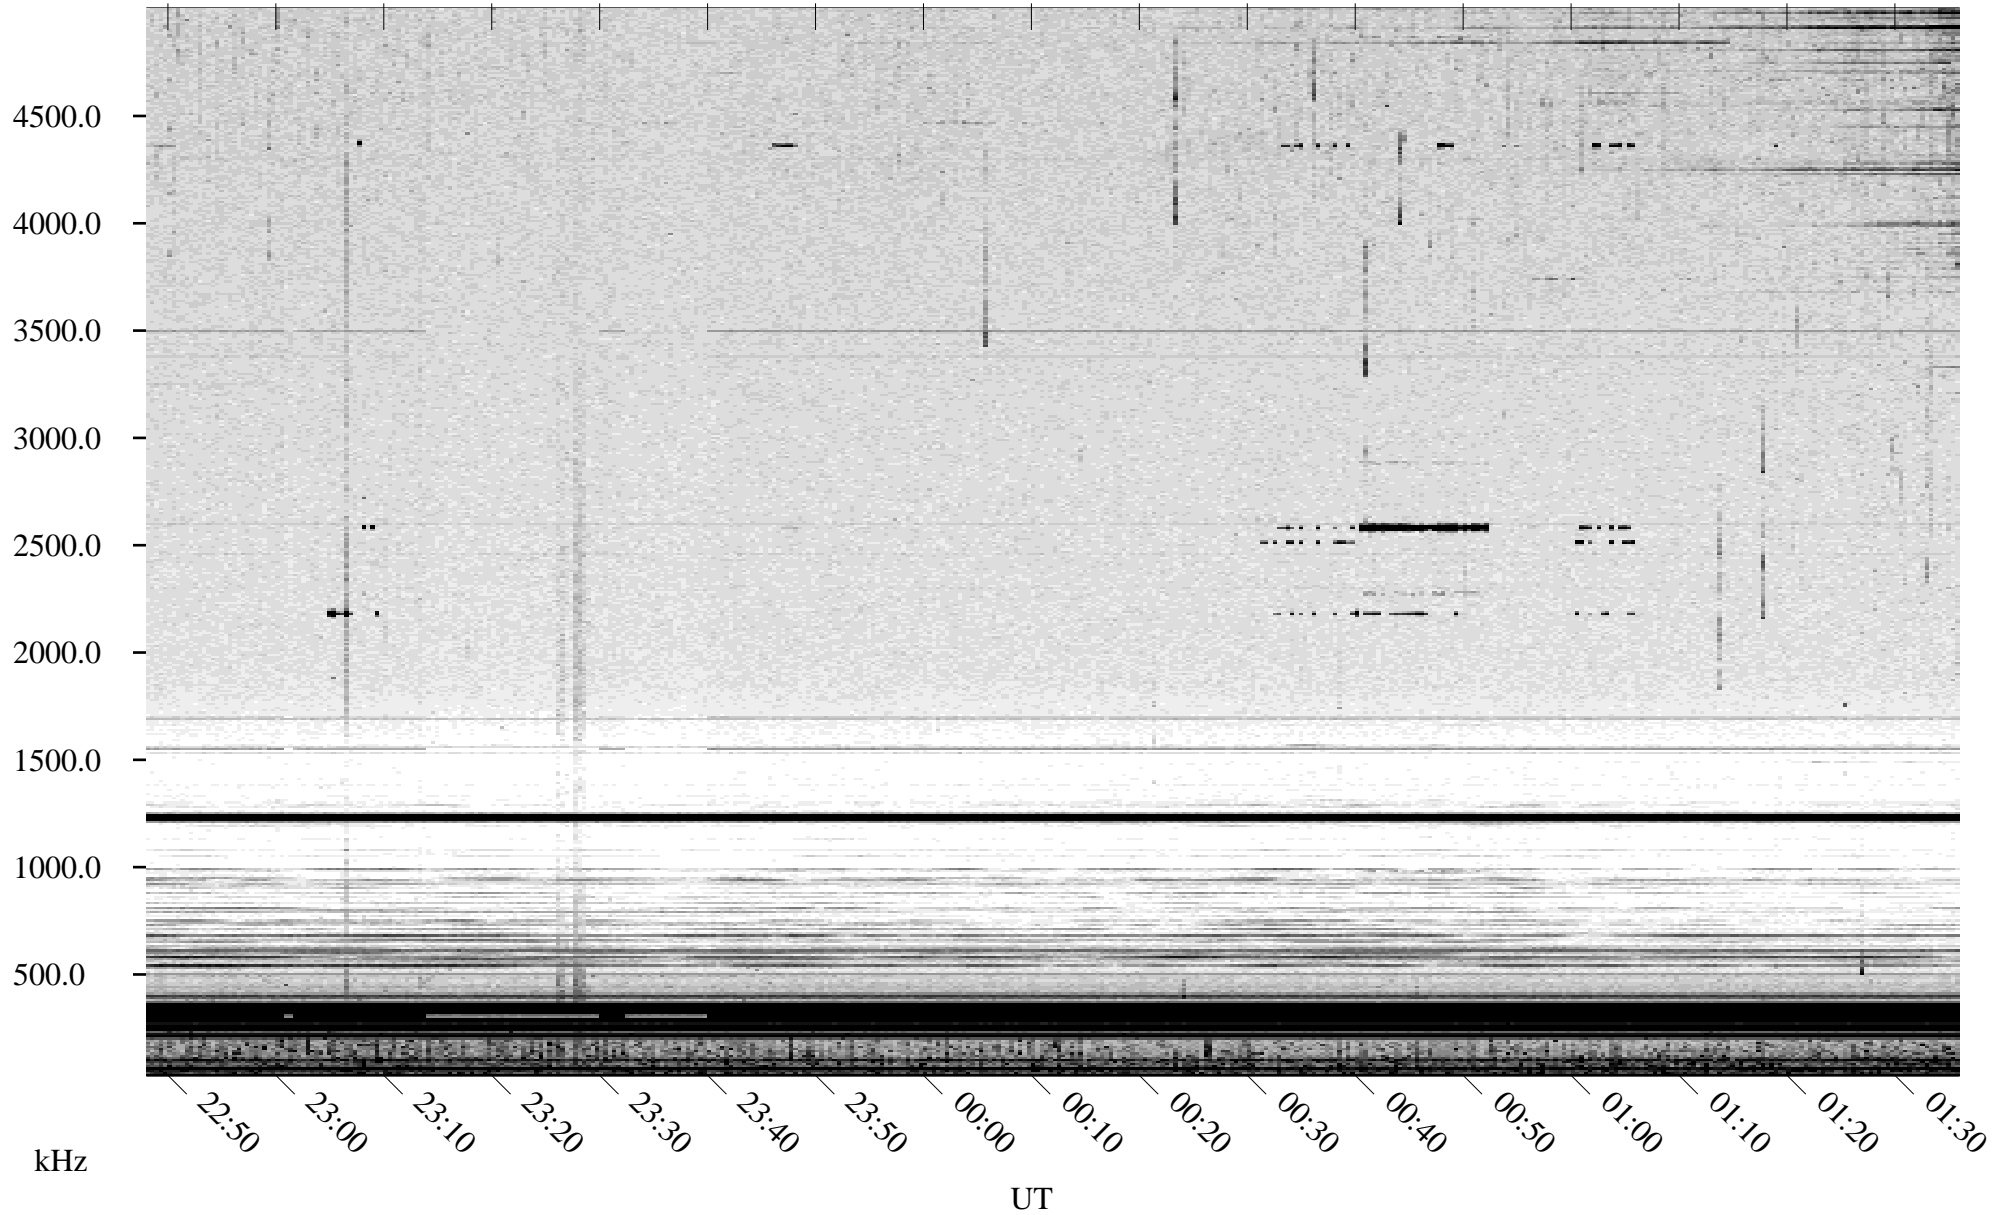

# 07/16/2003 Churchill, Manitoba

Linear Scale    Black = 161    White = 15

ch03197l.z00m max\_12

Page 1

# 07/16/2003 Churchill, Manitoba

Linear Scale    Black = 161    White = 15

ch03197l.z00m max\_12

Page 2

# 07/17/2003 Churchill, Manitoba

Linear Scale    Black = 161    White = 15

ch03197l.z00m max\_12

Page 3

# 07/17/2003 Churchill, Manitoba

Linear Scale    Black = 161    White = 15

ch03197l.z00m max\_12

Page 4