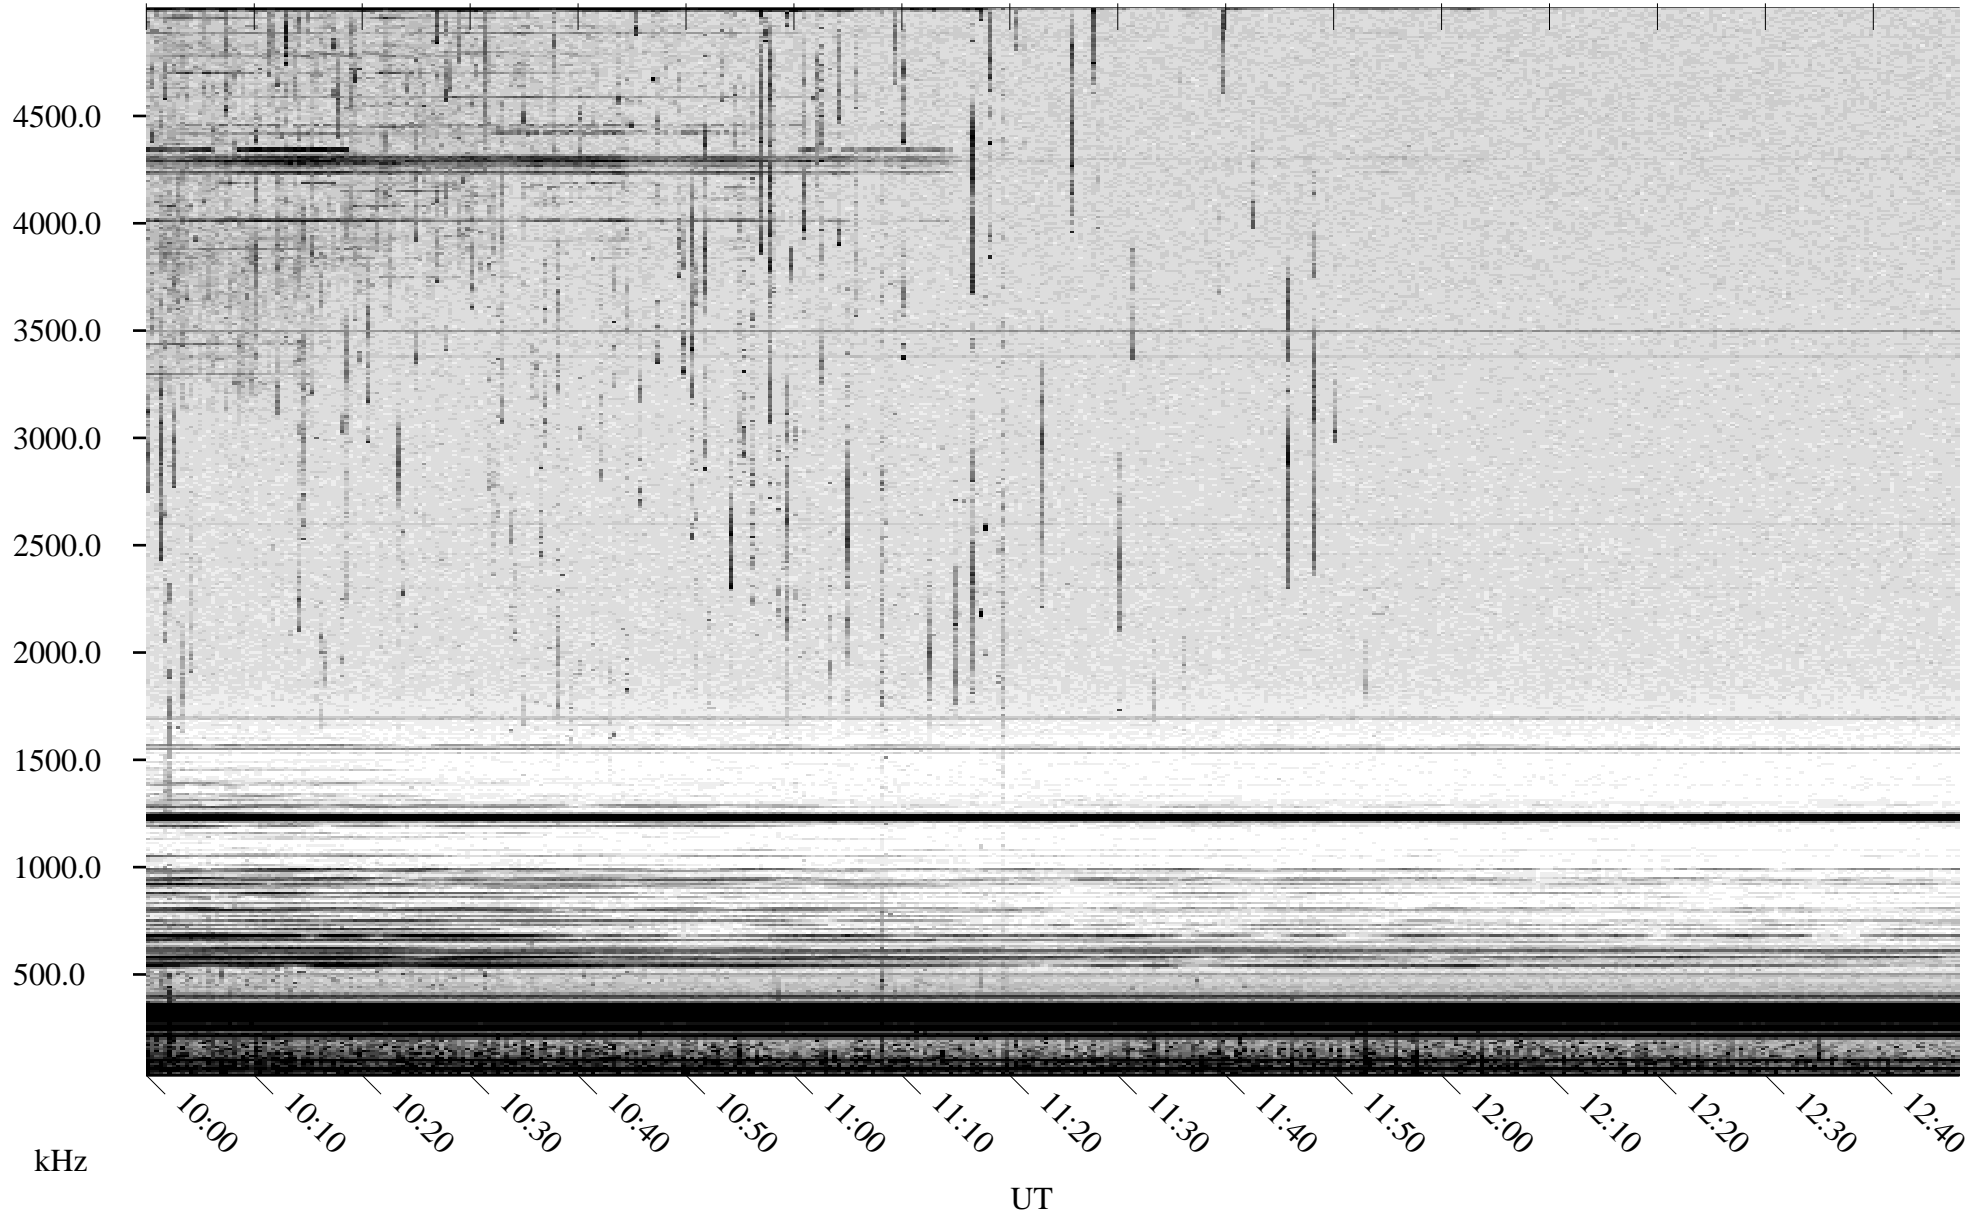

# 07/17/2003 Churchill, Manitoba

Linear Scale    Black = 161    White = 15

ch03197l.z00m max\_12

Page 5

# 07/17/2003 Churchill, Manitoba

Linear Scale    Black = 161    White = 15

ch03197l.z00m max\_12

Page 6

# 07/17/2003 Churchill, Manitoba

Linear Scale    Black = 161    White = 15

ch03197l.z00m max\_12

Page 7

# 07/17/2003 Churchill, Manitoba

Linear Scale    Black = 161    White = 15

ch03197l.z00m max\_12