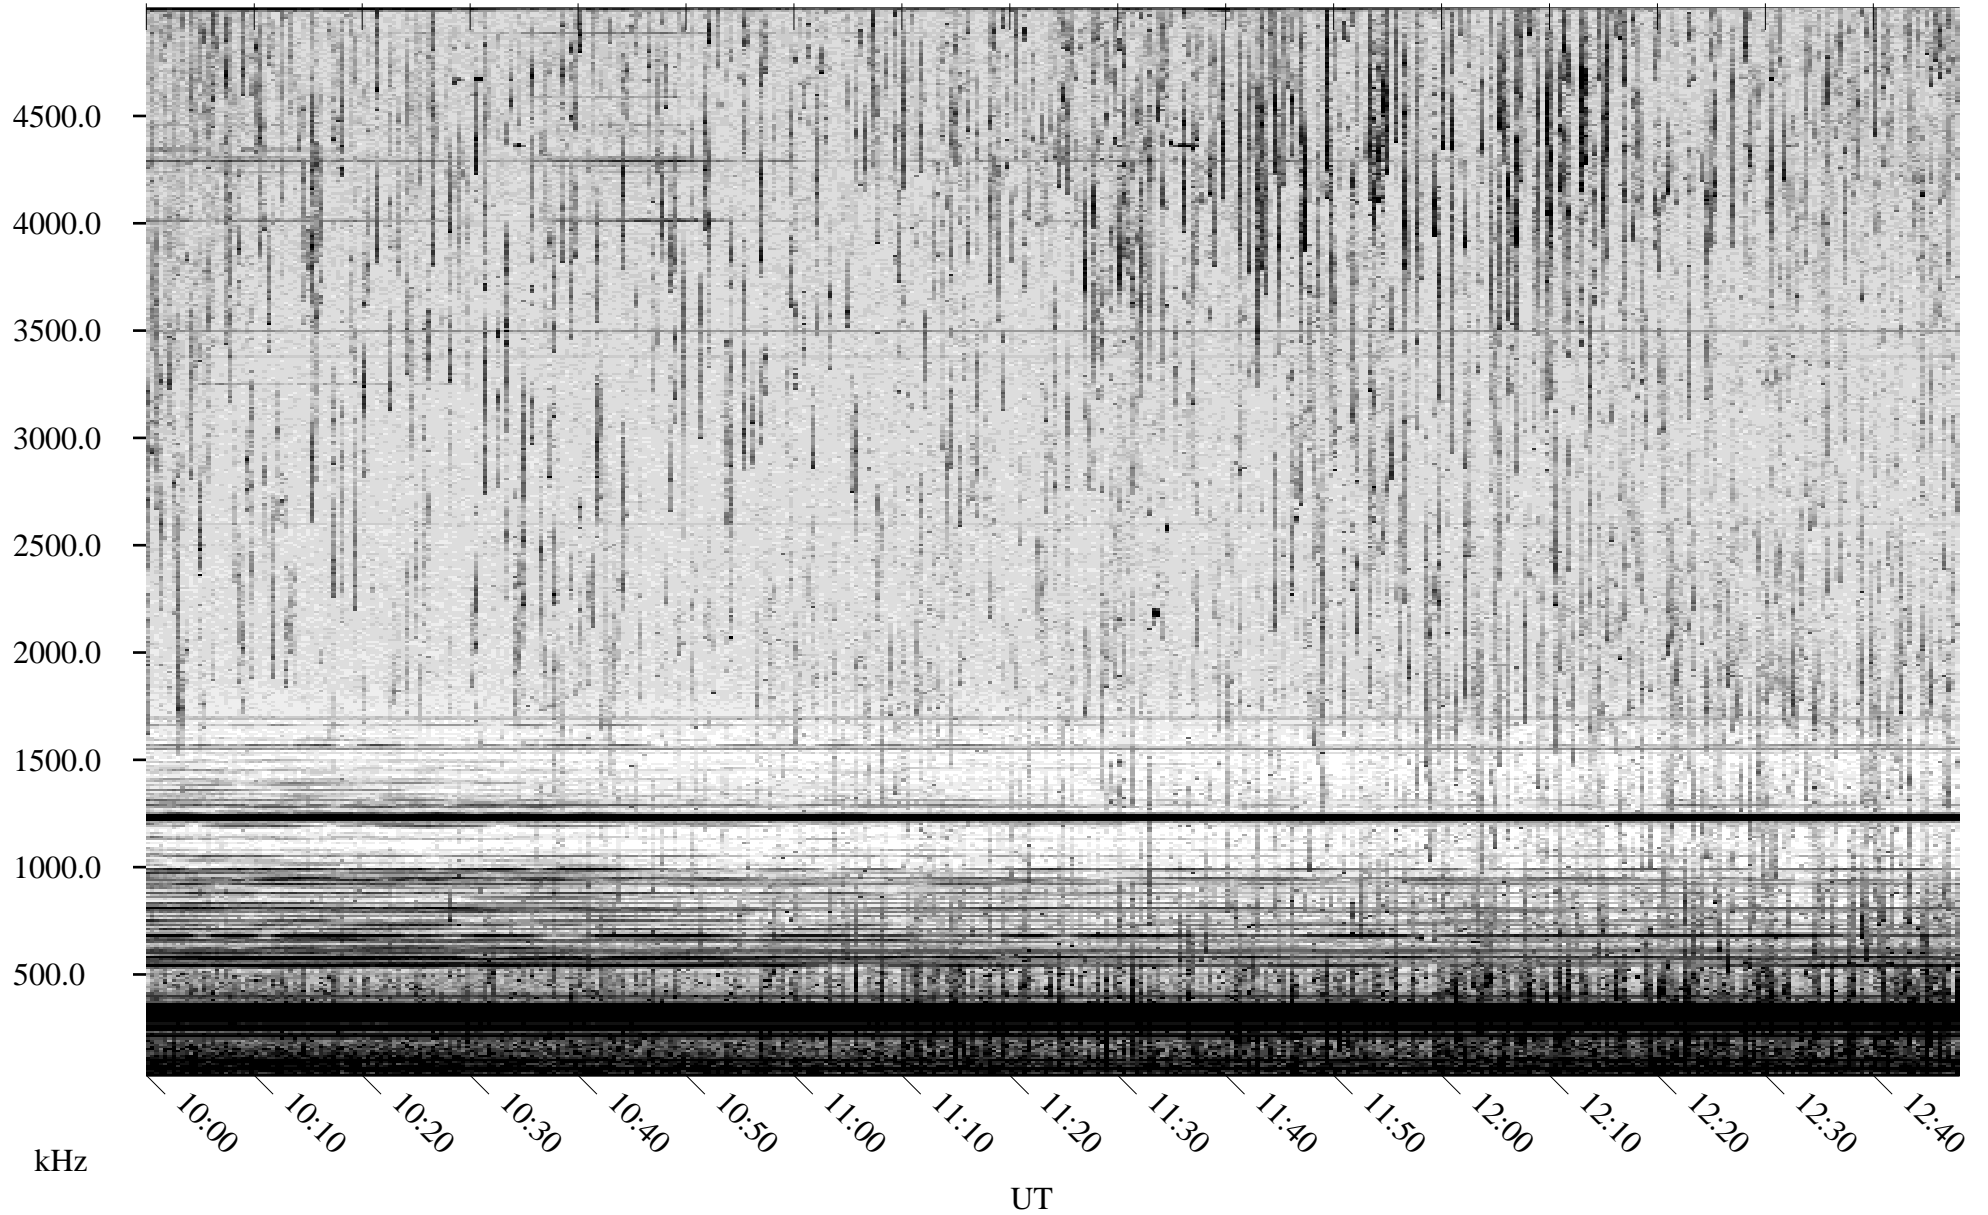

07/17/2003 Churchill, Manitoba

Linear Scale Black = 161 White = 15

ch03198l.z00m max_12

Page 1

07/17/2003 Churchill, Manitoba

Linear Scale Black = 161 White = 15

ch03198l.z00m max_12

Page 2

07/18/2003 Churchill, Manitoba

Linear Scale Black = 161 White = 15

ch03198l.z00m max_12

Page 3

07/18/2003 Churchill, Manitoba

Linear Scale Black = 161 White = 15

ch03198l.z00m max_12

Page 4

07/18/2003 Churchill, Manitoba

Linear Scale Black = 161 White = 15

ch03198l.z00m max_12

Page 5

07/18/2003 Churchill, Manitoba

Linear Scale Black = 161 White = 15

ch03198l.z00m max_12

Page 6

07/18/2003 Churchill, Manitoba

Linear Scale Black = 161 White = 15

ch03198l.z00m max_12

Page 7

07/18/2003 Churchill, Manitoba

Linear Scale Black = 161 White = 15

ch03198l.z00m max_12

Page 8