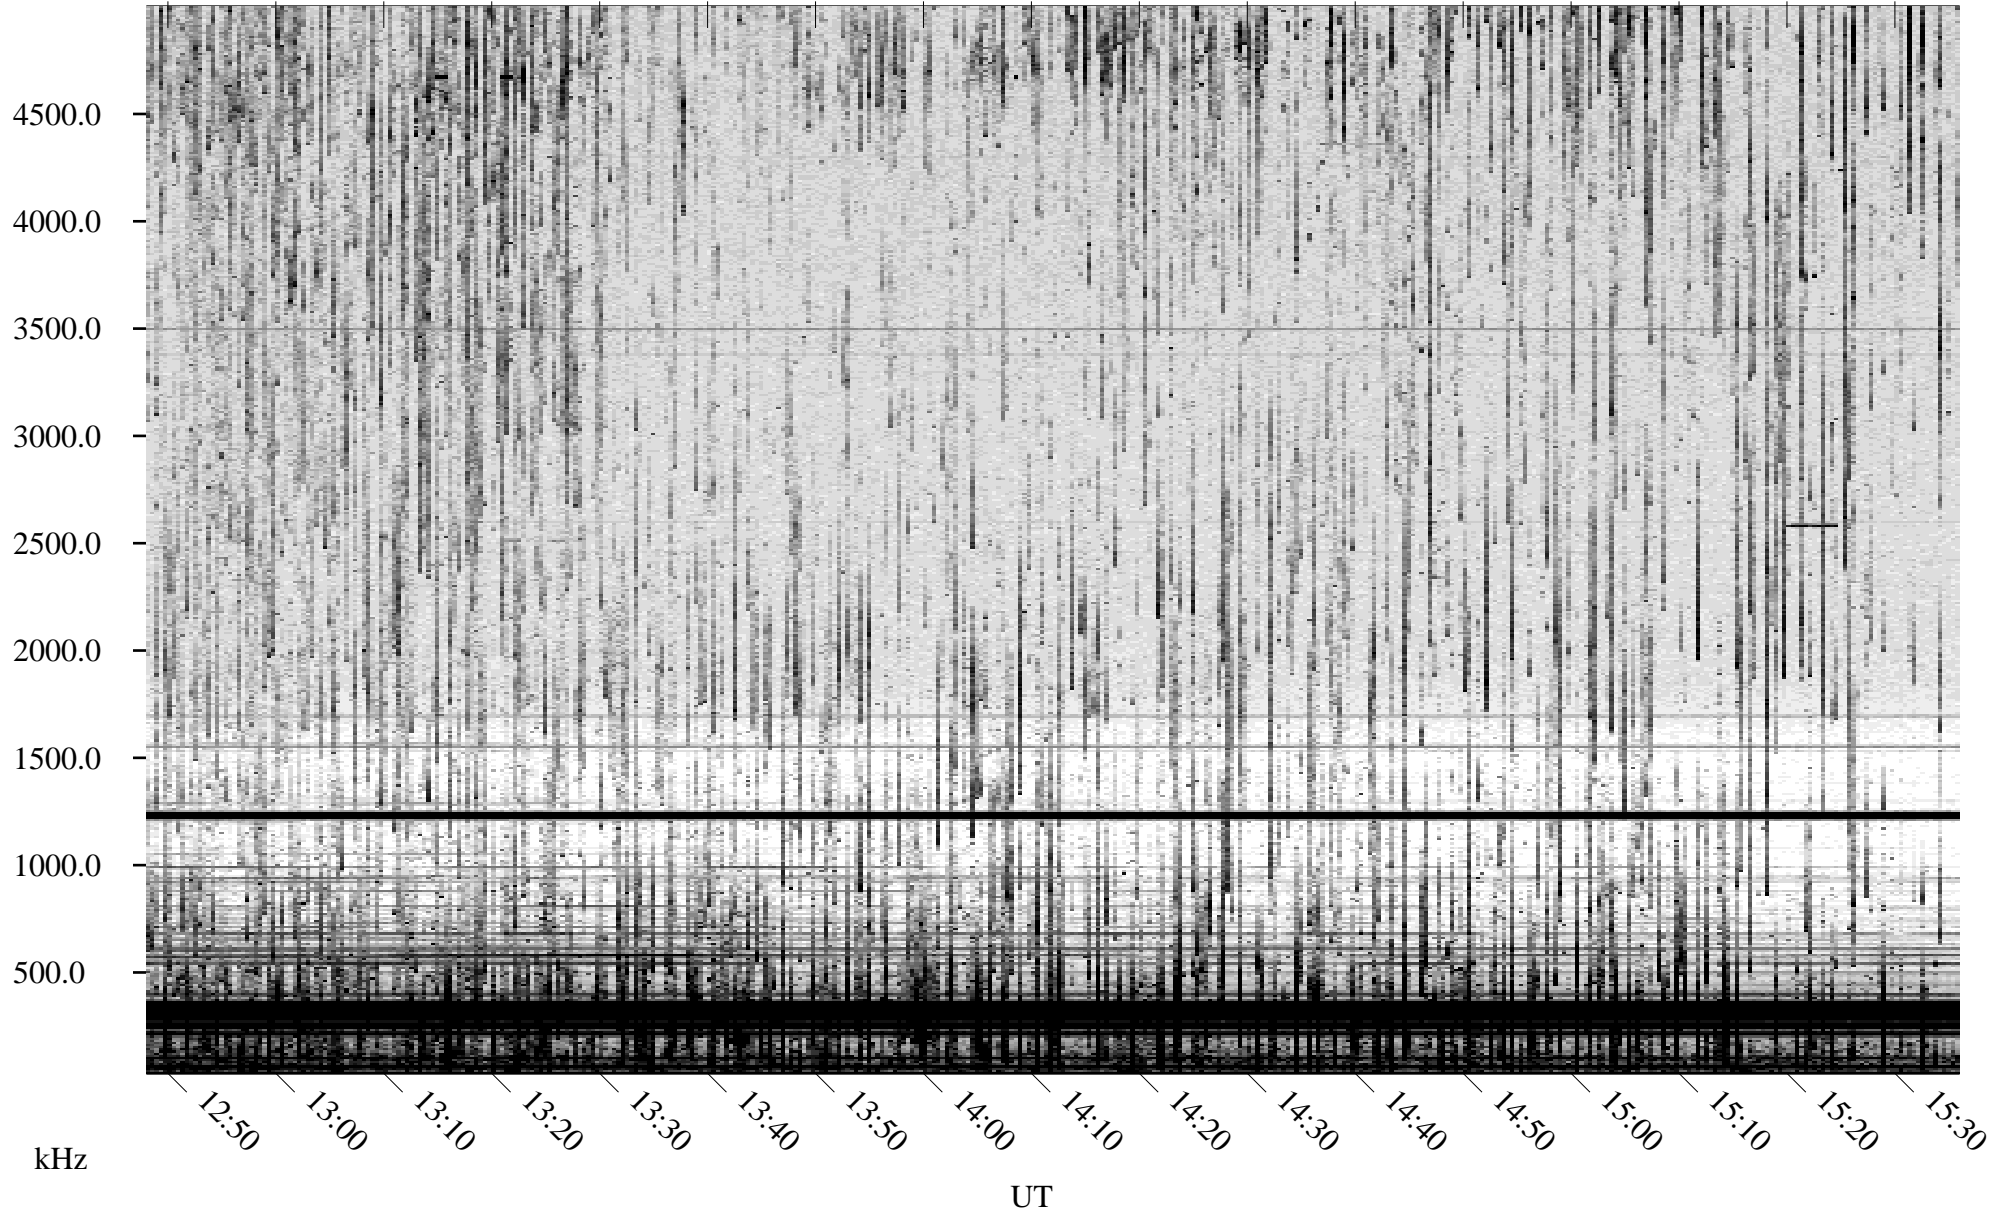

07/17/2003 Churchill, Manitoba

Linear Scale Black = 161 White = 15

ch03198l.z00m max_12

Page 1

07/17/2003 Churchill, Manitoba

Linear Scale Black = 161 White = 15

ch03198l.z00m max_12

Page 2

07/18/2003 Churchill, Manitoba

Linear Scale Black = 161 White = 15

ch03198l.z00m max_12

Page 3

07/18/2003 Churchill, Manitoba

Linear Scale Black = 161 White = 15

ch03198l.z00m max_12

Page 4

07/18/2003 Churchill, Manitoba

Linear Scale Black = 161 White = 15

ch03198l.z00m max_12

Page 5

07/18/2003 Churchill, Manitoba

Linear Scale Black = 161 White = 15

ch03198l.z00m max_12

Page 6

07/18/2003 Churchill, Manitoba

Linear Scale Black = 161 White = 15

ch03198l.z00m max_12

Page 7

07/18/2003 Churchill, Manitoba

Linear Scale Black = 161 White = 15

ch03198l.z00m max_12

Page 8