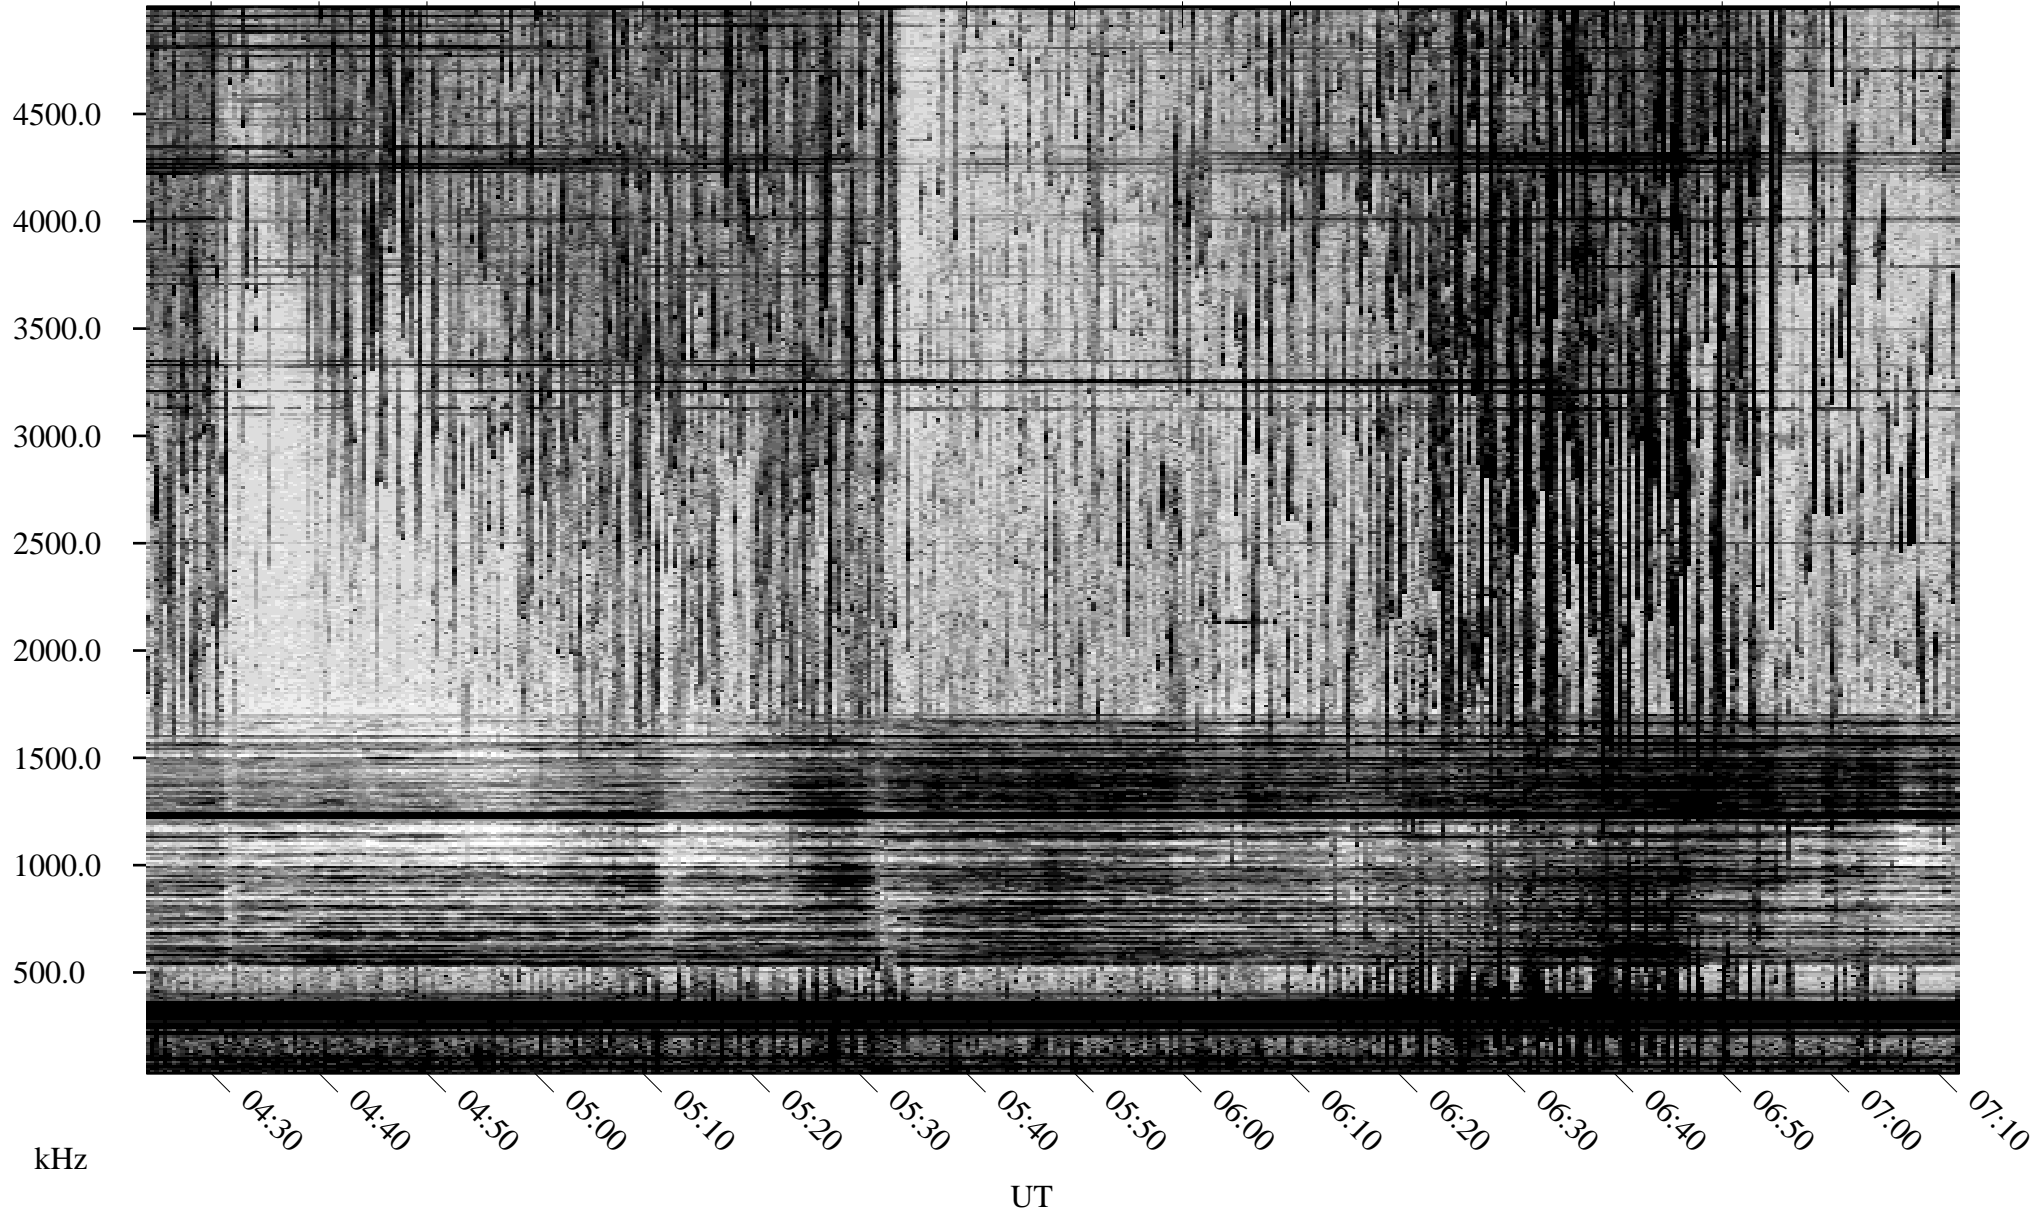

07/17/2003 Churchill, Manitoba

Linear Scale Black = 161 White = 15

ch03198l.z00m max_12

Page 1

07/17/2003 Churchill, Manitoba

Linear Scale Black = 161 White = 15

ch03198l.z00m max_12

Page 2

07/18/2003 Churchill, Manitoba

Linear Scale Black = 161 White = 15

ch03198l.z00m max_12

Page 3

07/18/2003 Churchill, Manitoba

Linear Scale Black = 161 White = 15

ch03198l.z00m max_12

Page 4

07/18/2003 Churchill, Manitoba

Linear Scale Black = 161 White = 15

ch03198l.z00m max_12

Page 5

07/18/2003 Churchill, Manitoba

Linear Scale Black = 161 White = 15

ch03198l.z00m max_12

Page 6

07/18/2003 Churchill, Manitoba

Linear Scale Black = 161 White = 15

ch03198l.z00m max_12

Page 7

07/18/2003 Churchill, Manitoba

Linear Scale Black = 161 White = 15

ch03198l.z00m max_12

Page 8