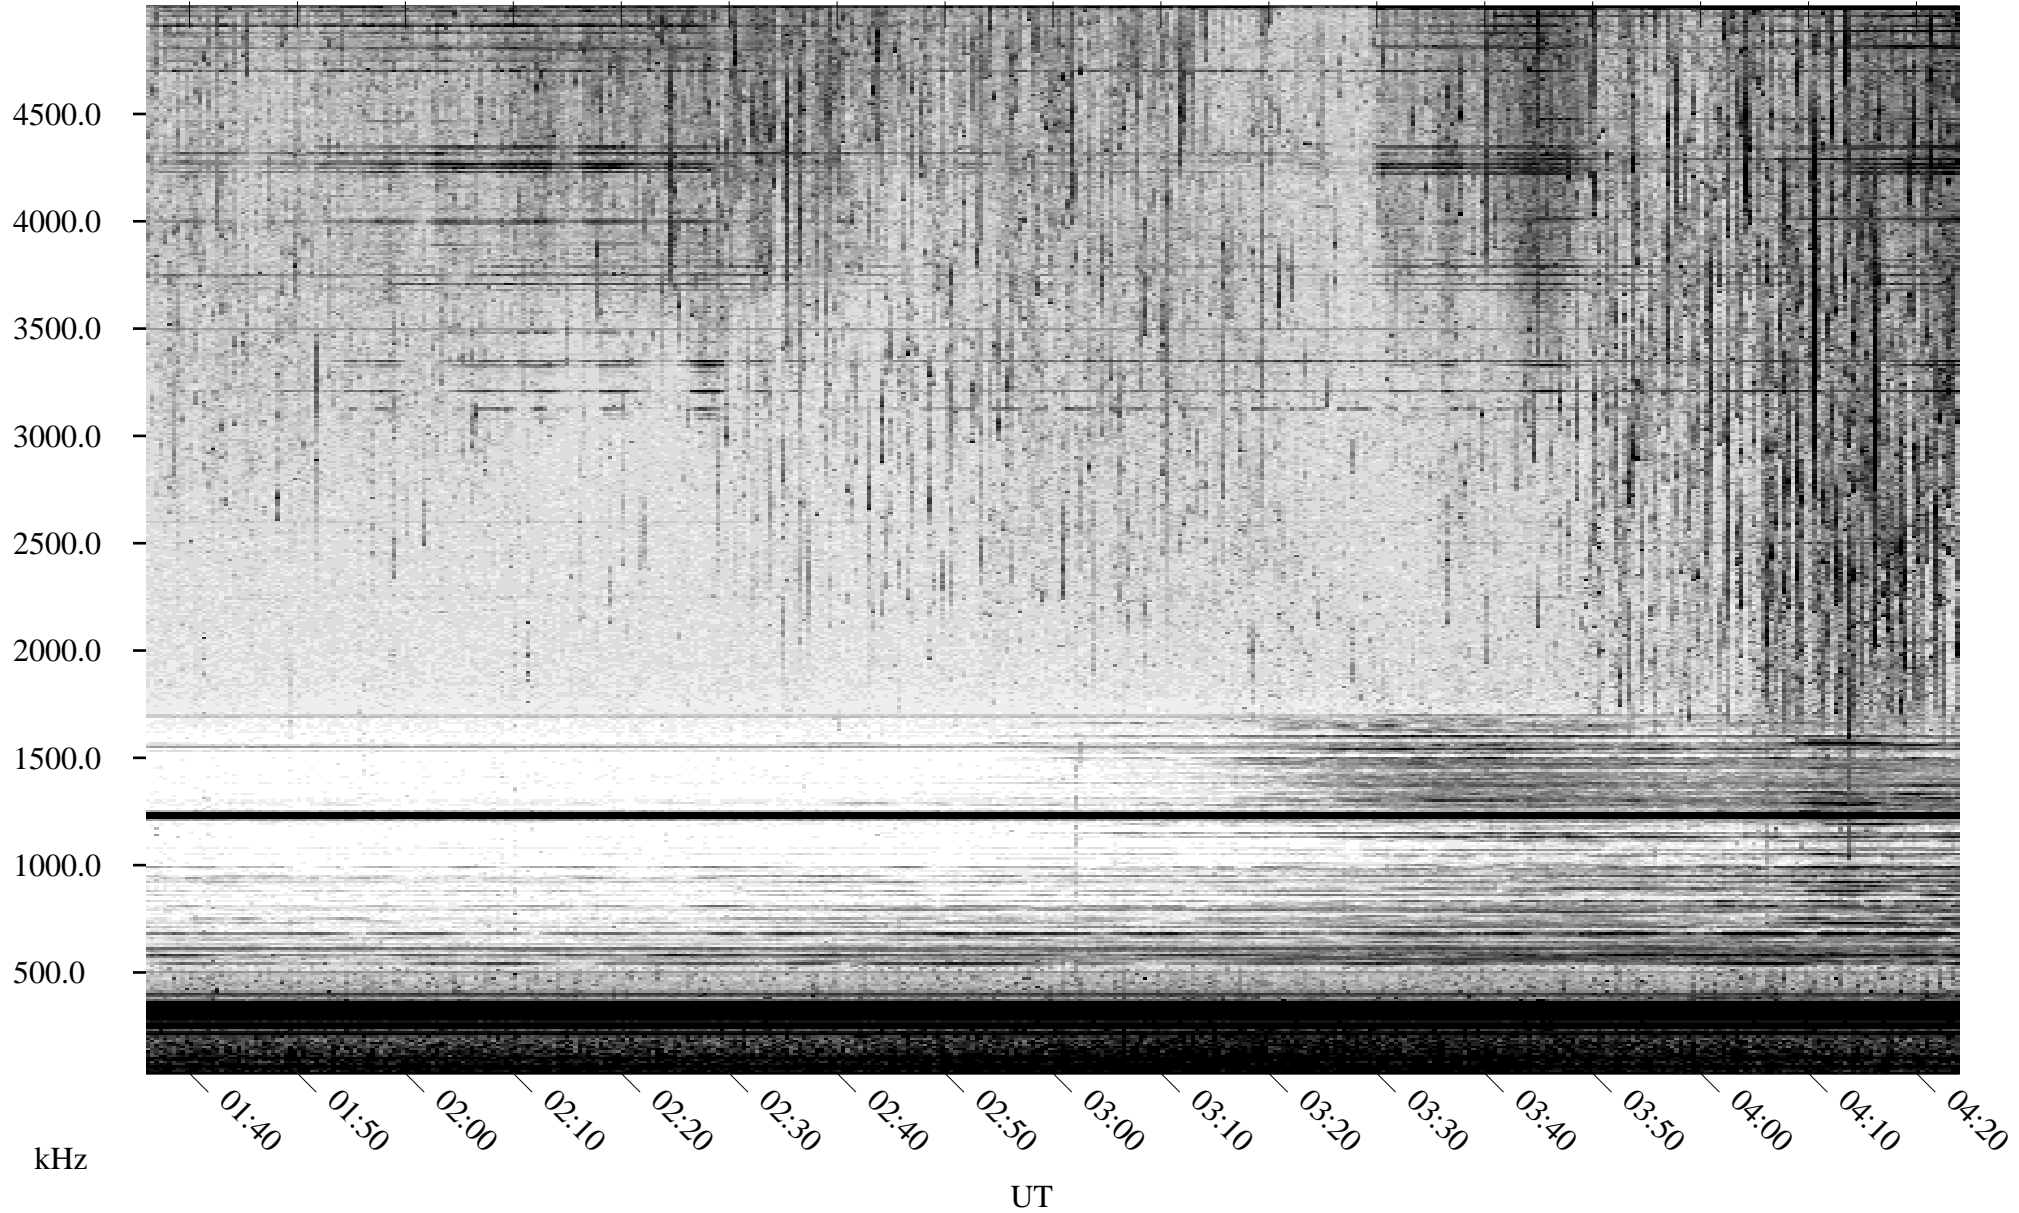

07/17/2003 Churchill, Manitoba

Linear Scale Black = 161 White = 15

ch03198l.z00m max_12

Page 1

07/17/2003 Churchill, Manitoba

Linear Scale Black = 161 White = 15

ch03198l.z00m max_12

Page 2

07/18/2003 Churchill, Manitoba

Linear Scale Black = 161 White = 15

ch03198l.z00m max_12

Page 3

07/18/2003 Churchill, Manitoba

Linear Scale Black = 161 White = 15

ch03198l.z00m max_12

Page 4

07/18/2003 Churchill, Manitoba

Linear Scale Black = 161 White = 15

ch03198l.z00m max_12

Page 5

07/18/2003 Churchill, Manitoba

Linear Scale Black = 161 White = 15

ch03198l.z00m max_12

Page 6

07/18/2003 Churchill, Manitoba

Linear Scale Black = 161 White = 15

ch03198l.z00m max_12

Page 7

07/18/2003 Churchill, Manitoba

Linear Scale Black = 161 White = 15

ch03198l.z00m max_12

Page 8