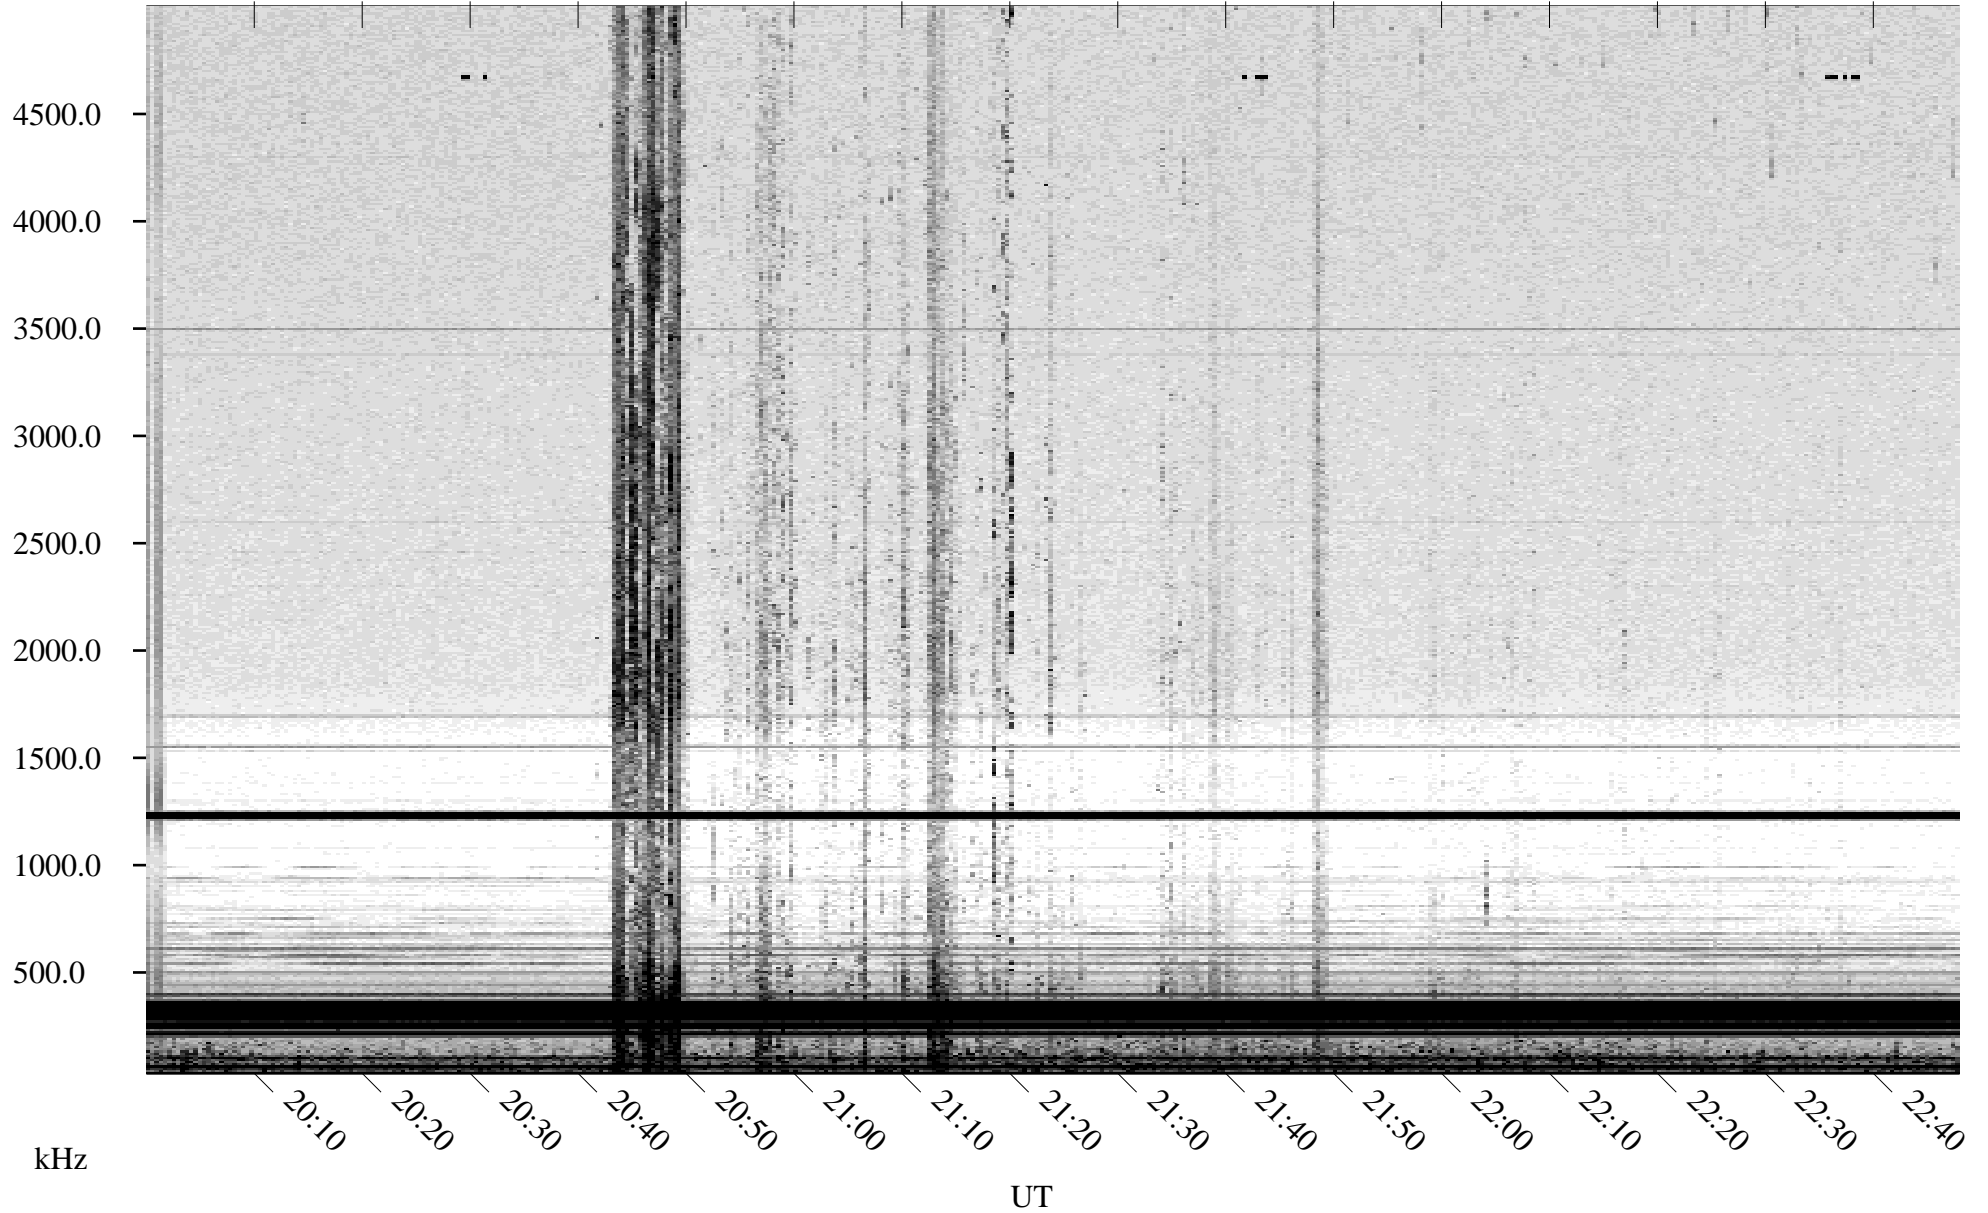

07/18/2003 Churchill, Manitoba

Linear Scale Black = 161 White = 15

ch03199l.z00m max_12

Page 1

07/18/2003 Churchill, Manitoba

Linear Scale Black = 161 White = 15

ch03199l.z00m max_12

Page 2

07/19/2003 Churchill, Manitoba

Linear Scale Black = 161 White = 15

ch03199l.z00m max_12

Page 3

07/19/2003 Churchill, Manitoba

Linear Scale Black = 161 White = 15

ch03199l.z00m max_12

Page 4

07/19/2003 Churchill, Manitoba

Linear Scale Black = 161 White = 15

ch03199l.z00m max_12

Page 5

07/19/2003 Churchill, Manitoba

Linear Scale Black = 161 White = 15

ch03199l.z00m max_12

Page 6

07/19/2003 Churchill, Manitoba

Linear Scale Black = 161 White = 15

ch03199l.z00m max_12

Page 7

07/19/2003 Churchill, Manitoba

Linear Scale Black = 161 White = 15

ch03199l.z00m max_12