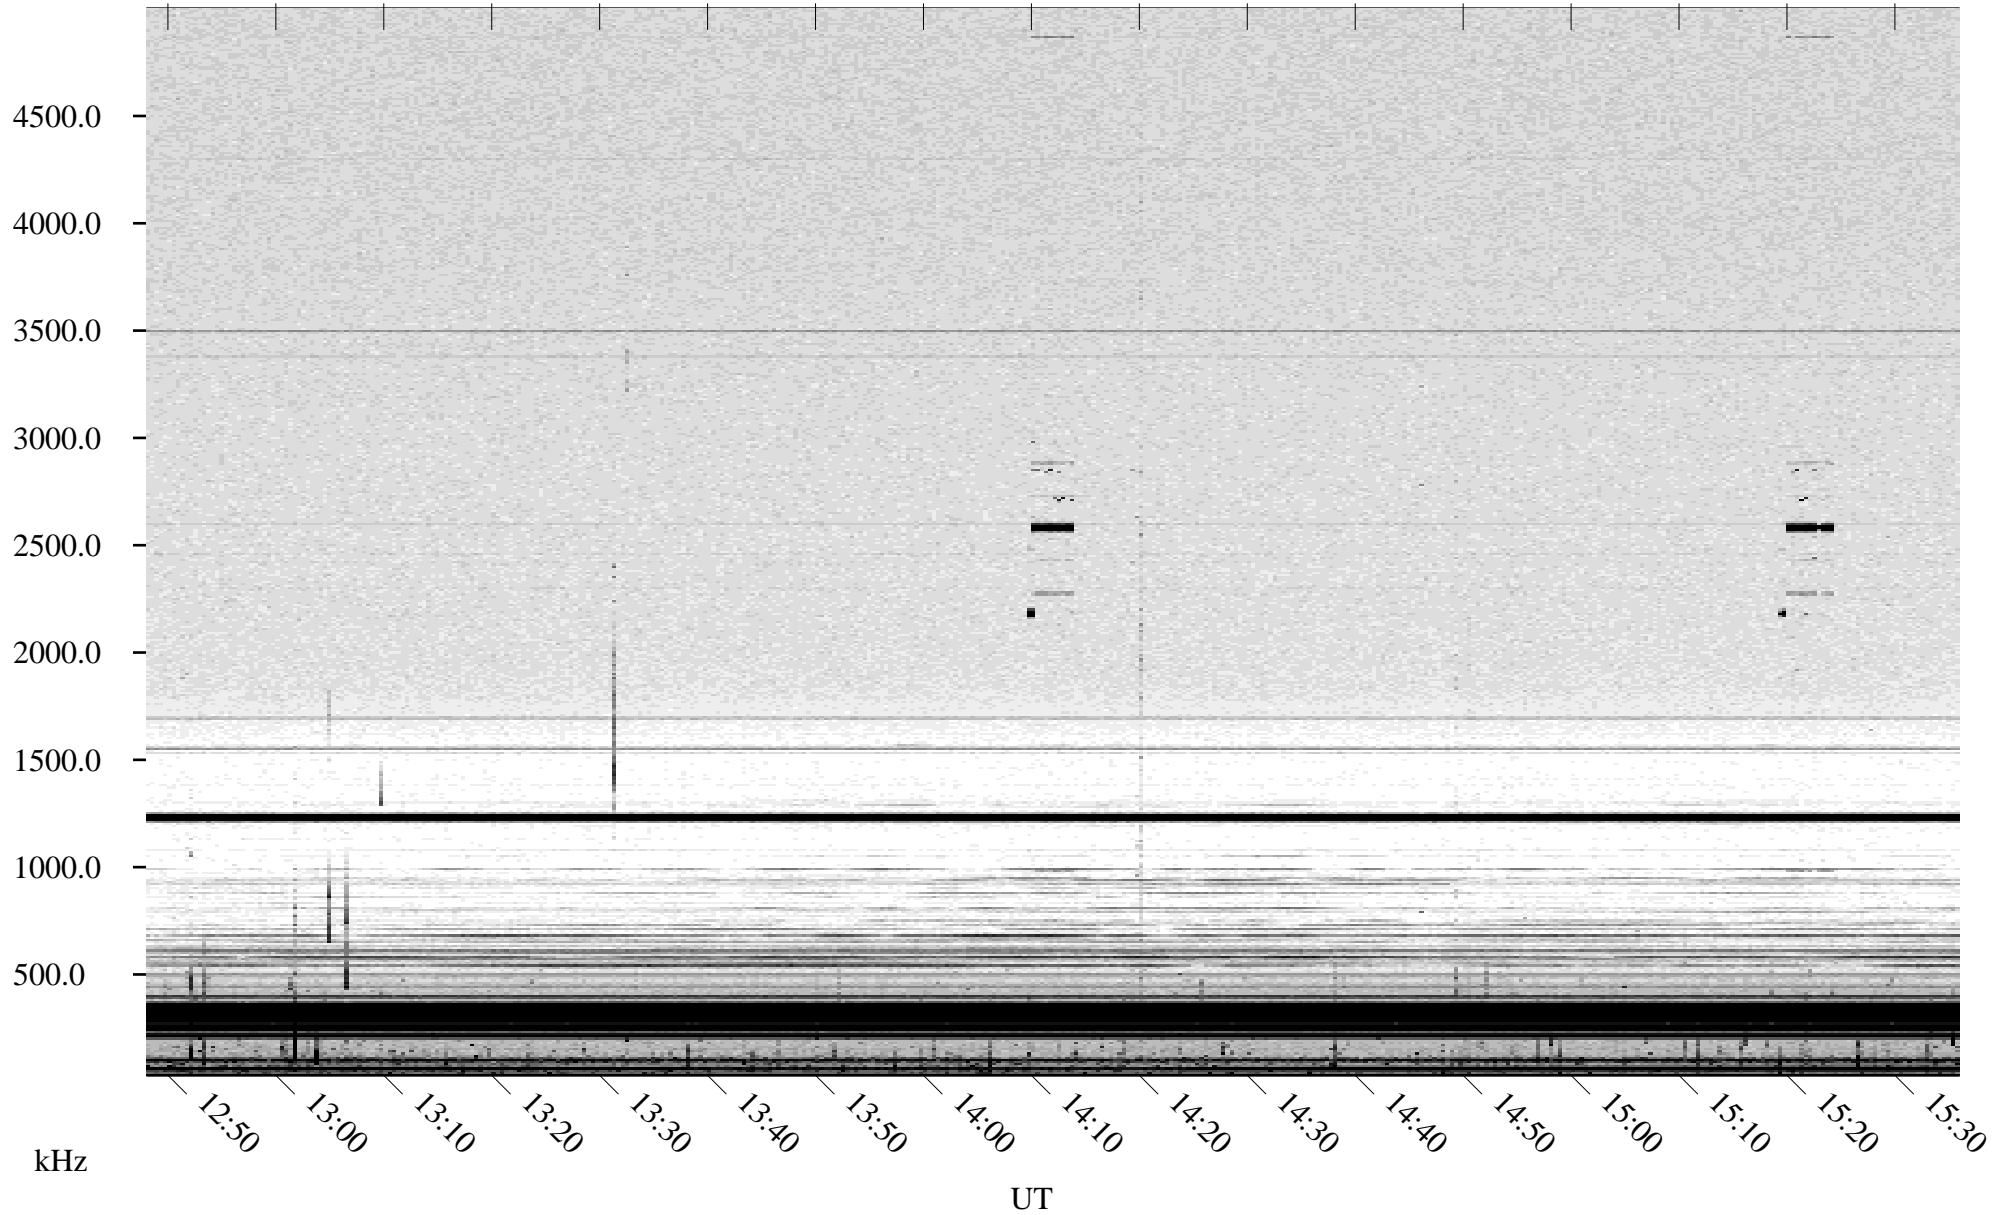

07/18/2003 Churchill, Manitoba

Linear Scale Black = 161 White = 15

ch03199l.z00m max_12

Page 1

07/18/2003 Churchill, Manitoba

Linear Scale Black = 161 White = 15

ch03199l.z00m max_12

Page 2

07/19/2003 Churchill, Manitoba

Linear Scale Black = 161 White = 15

ch03199l.z00m max_12

Page 3

07/19/2003 Churchill, Manitoba

Linear Scale Black = 161 White = 15

ch03199l.z00m max_12

Page 4

07/19/2003 Churchill, Manitoba

Linear Scale Black = 161 White = 15

ch03199l.z00m max_12

Page 5

07/19/2003 Churchill, Manitoba

Linear Scale Black = 161 White = 15

ch03199l.z00m max_12

Page 6

07/19/2003 Churchill, Manitoba

Linear Scale Black = 161 White = 15

ch03199l.z00m max_12

Page 7

07/19/2003 Churchill, Manitoba

Linear Scale Black = 161 White = 15

ch03199l.z00m max_12