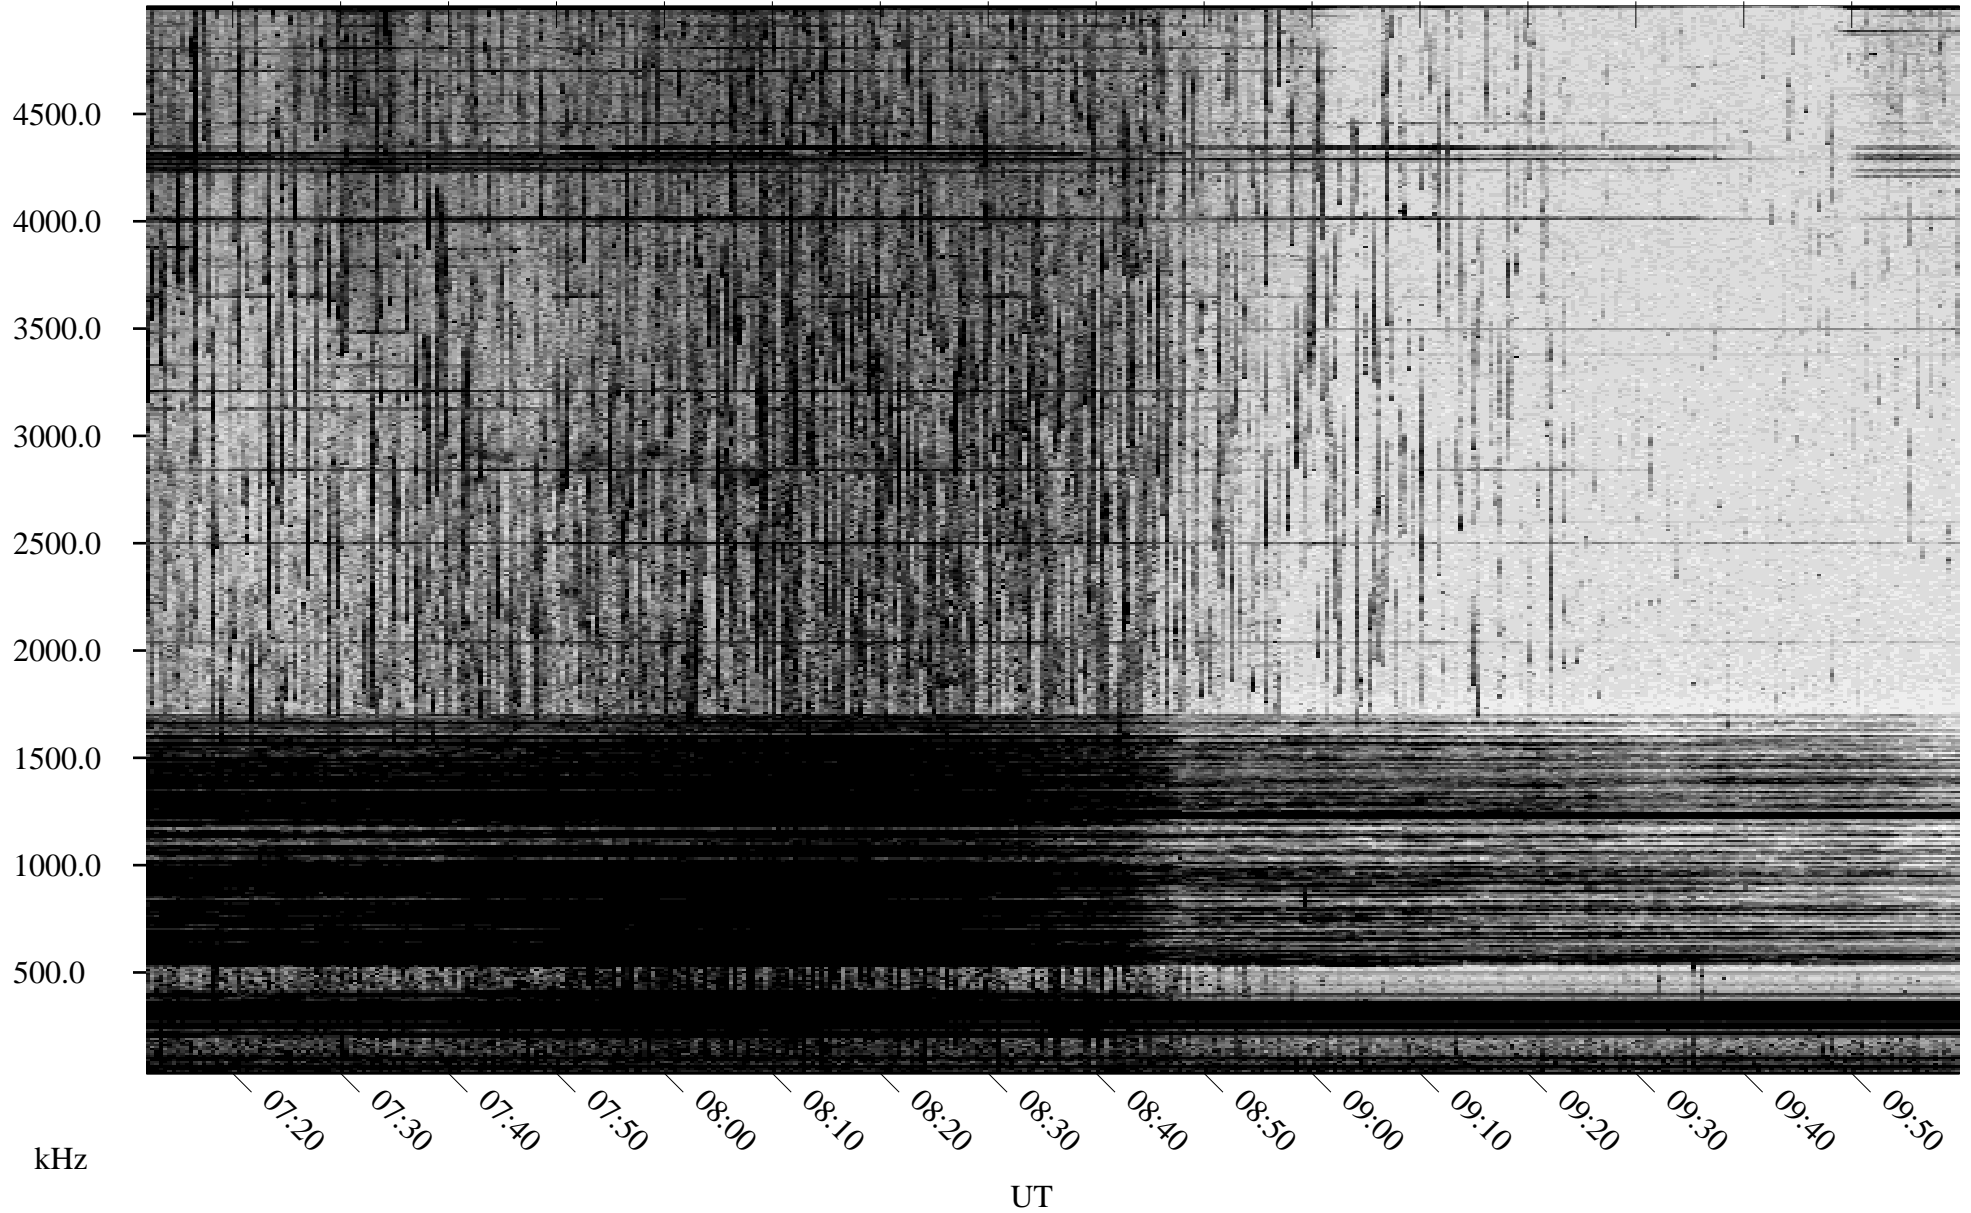

07/18/2003 Churchill, Manitoba

Linear Scale Black = 161 White = 15

ch03199l.z00m max_12

Page 1

07/18/2003 Churchill, Manitoba

Linear Scale Black = 161 White = 15

ch03199l.z00m max_12

Page 2

07/19/2003 Churchill, Manitoba

Linear Scale Black = 161 White = 15

ch03199l.z00m max_12

Page 3

07/19/2003 Churchill, Manitoba

Linear Scale Black = 161 White = 15

ch03199l.z00m max_12

Page 4

07/19/2003 Churchill, Manitoba

Linear Scale Black = 161 White = 15

ch03199l.z00m max_12

Page 5

07/19/2003 Churchill, Manitoba

Linear Scale Black = 161 White = 15

ch03199l.z00m max_12

Page 6

07/19/2003 Churchill, Manitoba

Linear Scale Black = 161 White = 15

ch03199l.z00m max_12

Page 7

07/19/2003 Churchill, Manitoba

Linear Scale Black = 161 White = 15

ch03199l.z00m max_12