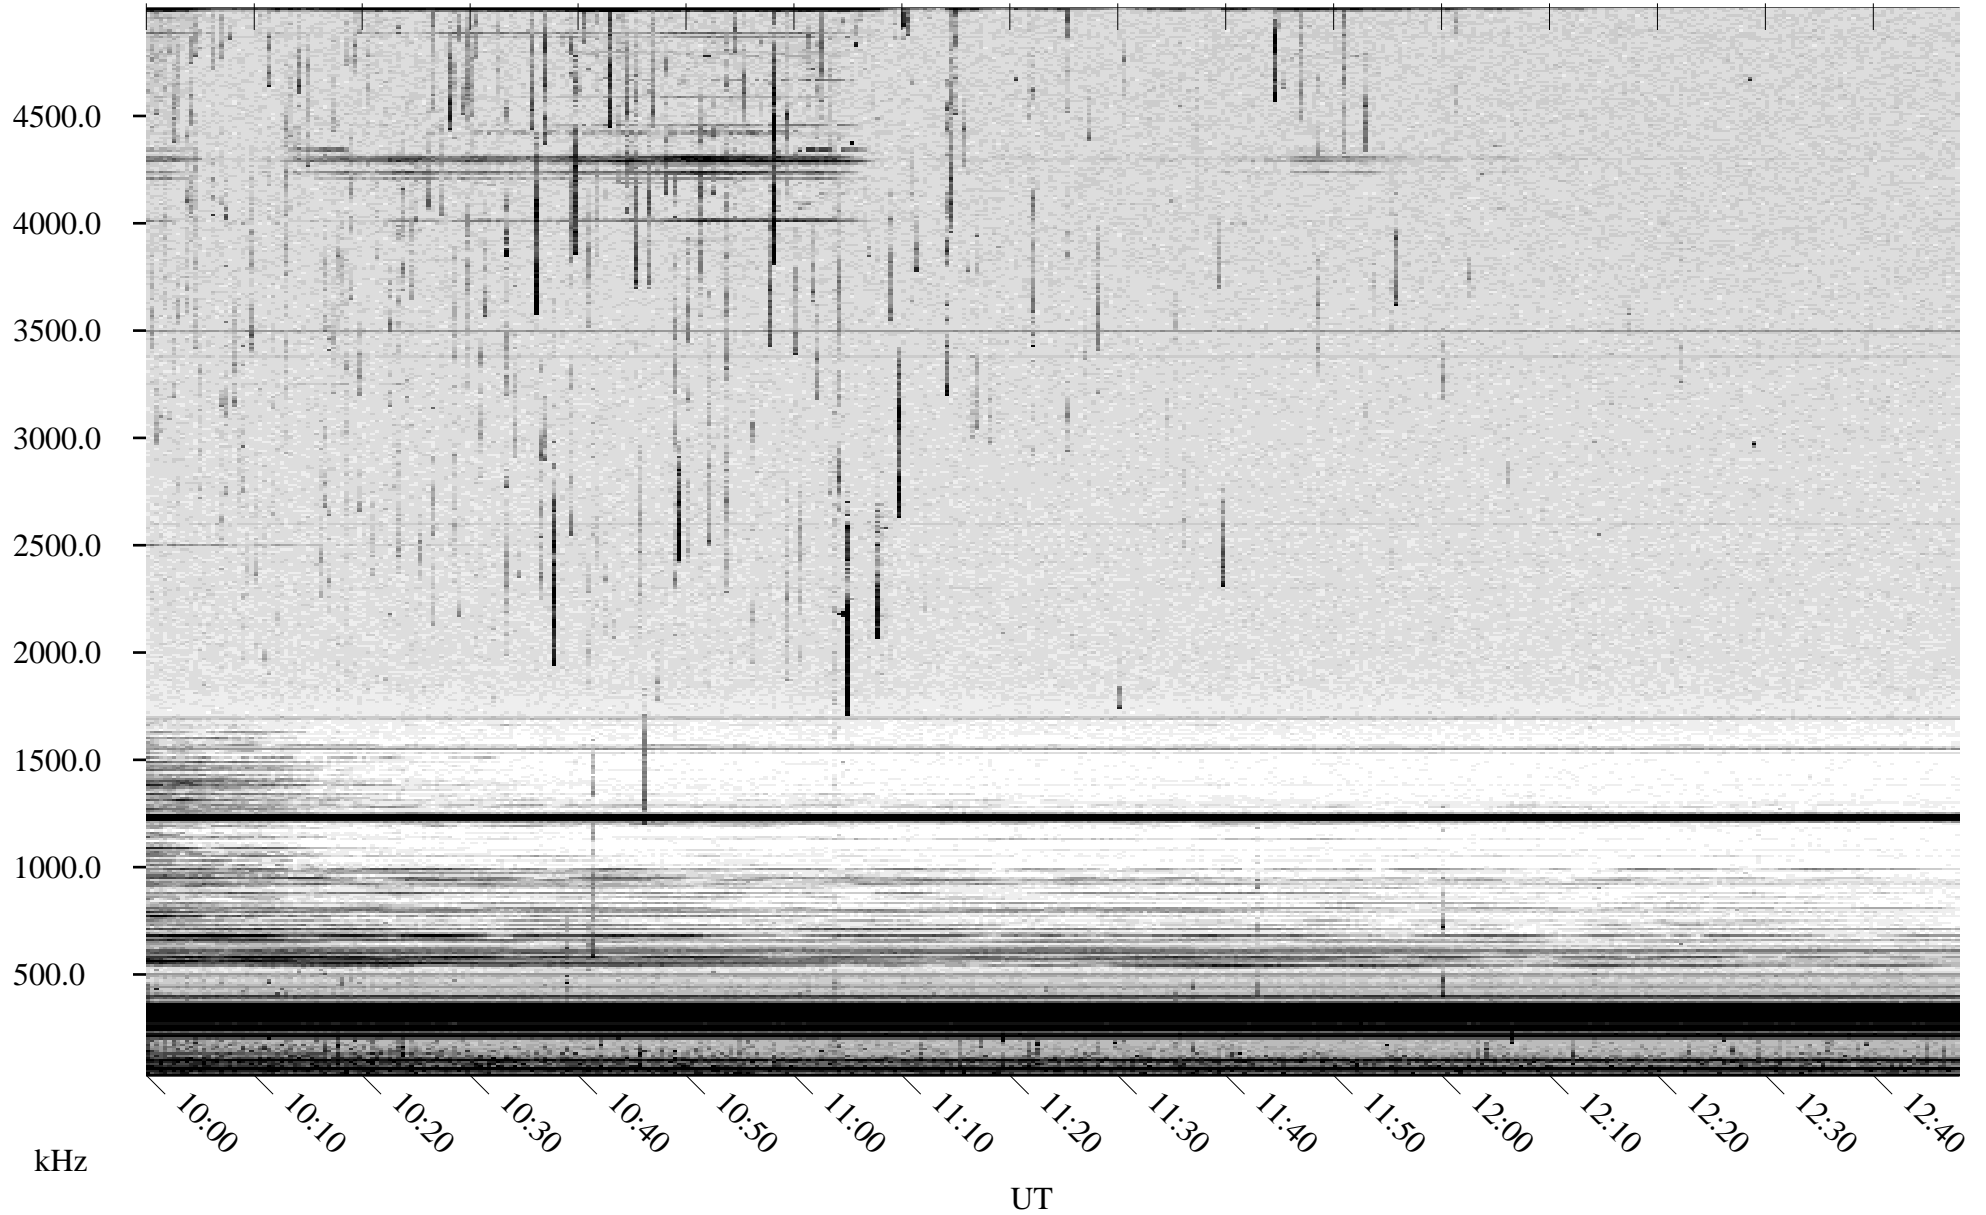

07/18/2003 Churchill, Manitoba

Linear Scale Black = 161 White = 15

ch03199l.z00m max_12

Page 1

07/18/2003 Churchill, Manitoba

Linear Scale Black = 161 White = 15

ch03199l.z00m max_12

Page 2

07/19/2003 Churchill, Manitoba

Linear Scale Black = 161 White = 15

ch03199l.z00m max_12

Page 3

07/19/2003 Churchill, Manitoba

Linear Scale Black = 161 White = 15

ch03199l.z00m max_12

Page 4

07/19/2003 Churchill, Manitoba

Linear Scale Black = 161 White = 15

ch03199l.z00m max_12

Page 5

07/19/2003 Churchill, Manitoba

Linear Scale Black = 161 White = 15

ch03199l.z00m max_12

Page 6

07/19/2003 Churchill, Manitoba

Linear Scale Black = 161 White = 15

ch03199l.z00m max_12

Page 7

07/19/2003 Churchill, Manitoba

Linear Scale Black = 161 White = 15

ch03199l.z00m max_12