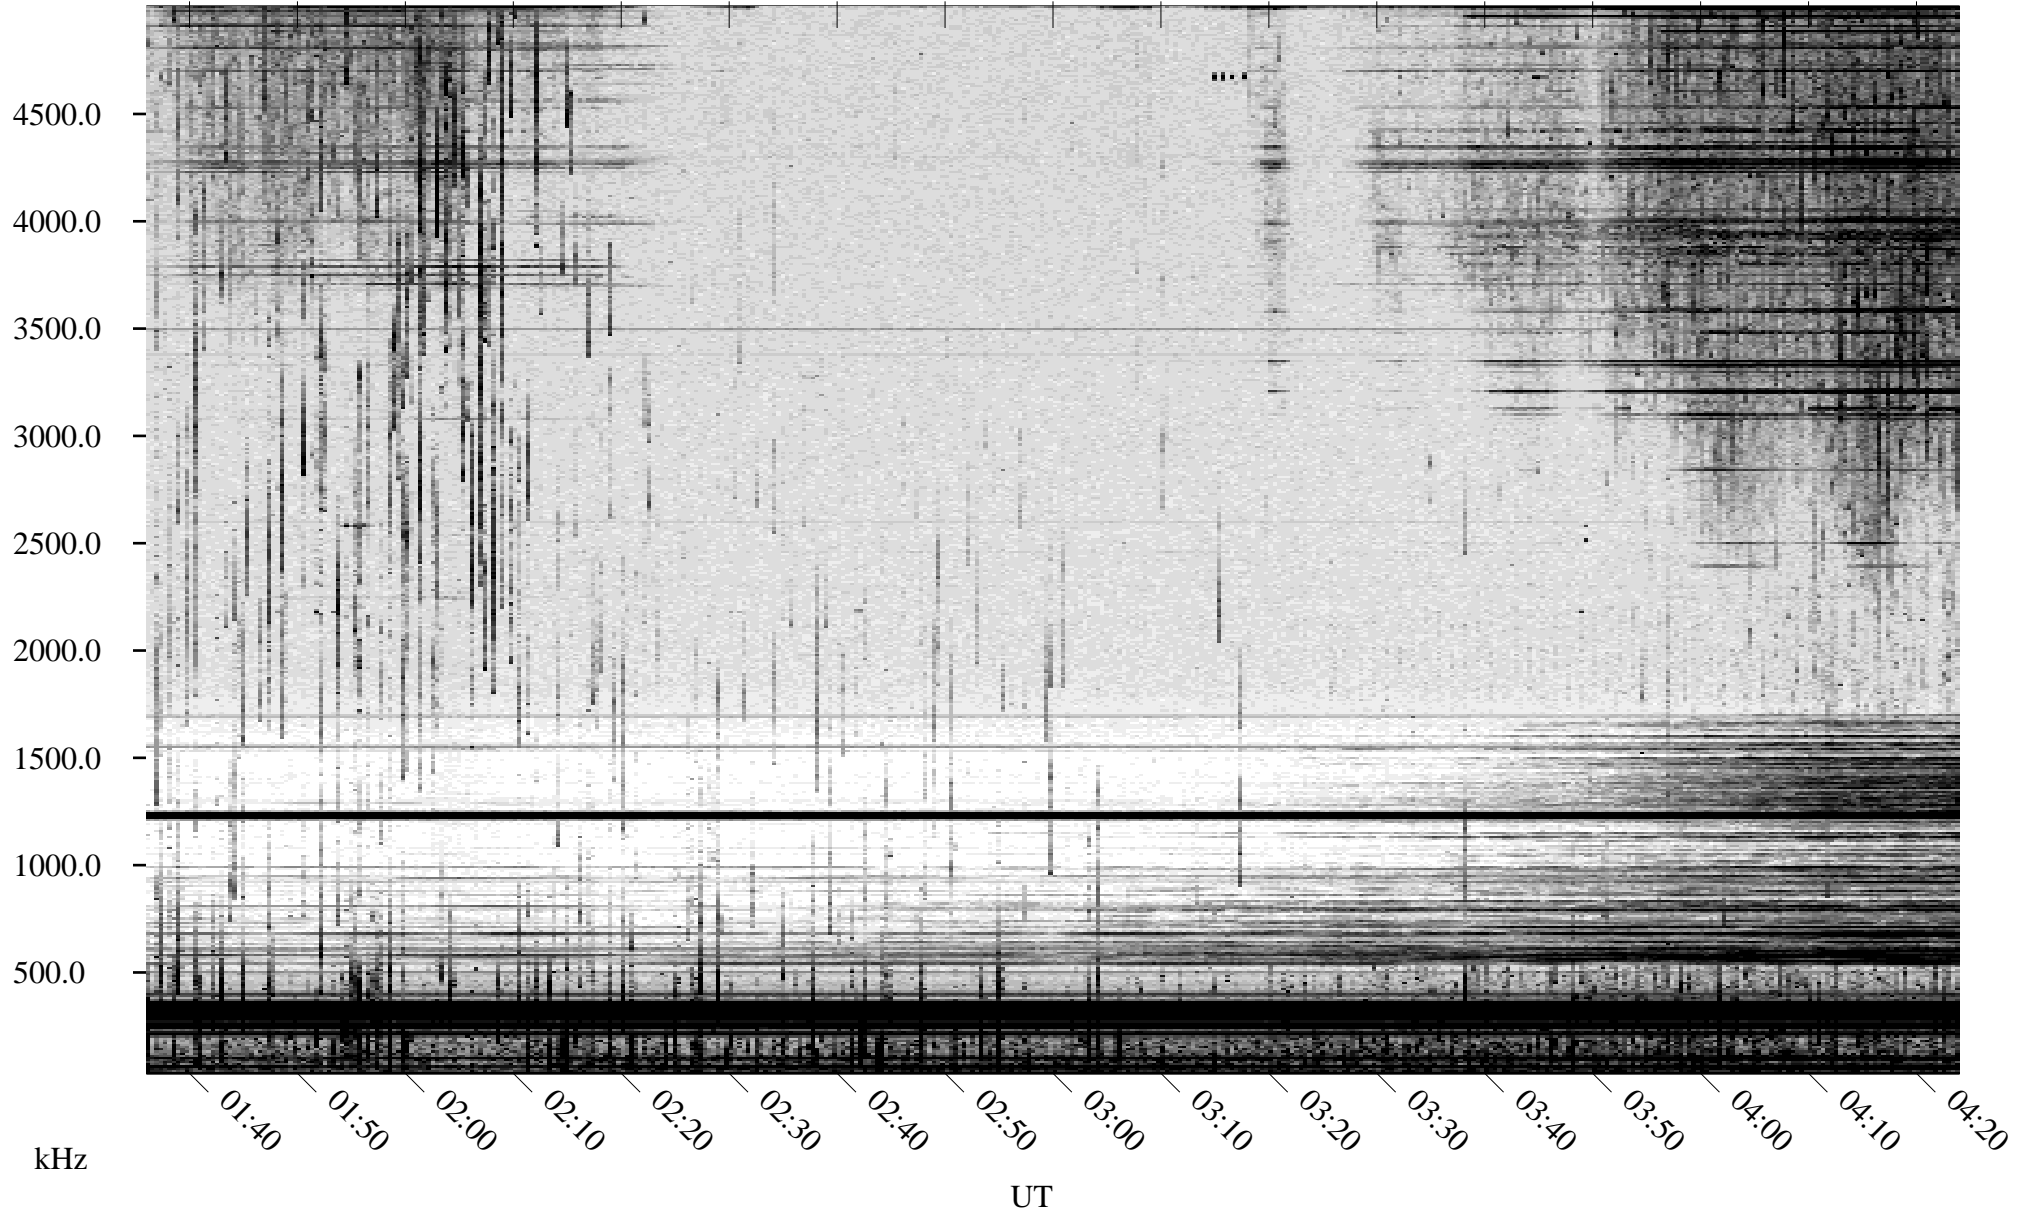

07/19/2003 Churchill, Manitoba

Linear Scale Black = 161 White = 15

ch03200l.z00m max_12

Page 1

07/19/2003 Churchill, Manitoba

Linear Scale Black = 161 White = 15

ch03200l.z00m max_12

Page 2

07/20/2003 Churchill, Manitoba

Linear Scale Black = 161 White = 15

ch03200l.z00m max_12

Page 3

07/20/2003 Churchill, Manitoba

Linear Scale Black = 161 White = 15

ch03200l.z00m max_12

Page 4

07/20/2003 Churchill, Manitoba

Linear Scale Black = 161 White = 15

ch032001.z00m max_12

07/20/2003 Churchill, Manitoba

Linear Scale Black = 161 White = 15

ch03200l.z00m max_12

Page 6

07/20/2003 Churchill, Manitoba

Linear Scale Black = 161 White = 15

ch03200l.z00m max_12

Page 7

07/20/2003 Churchill, Manitoba

Linear Scale Black = 161 White = 15

ch03200l.z00m max_12