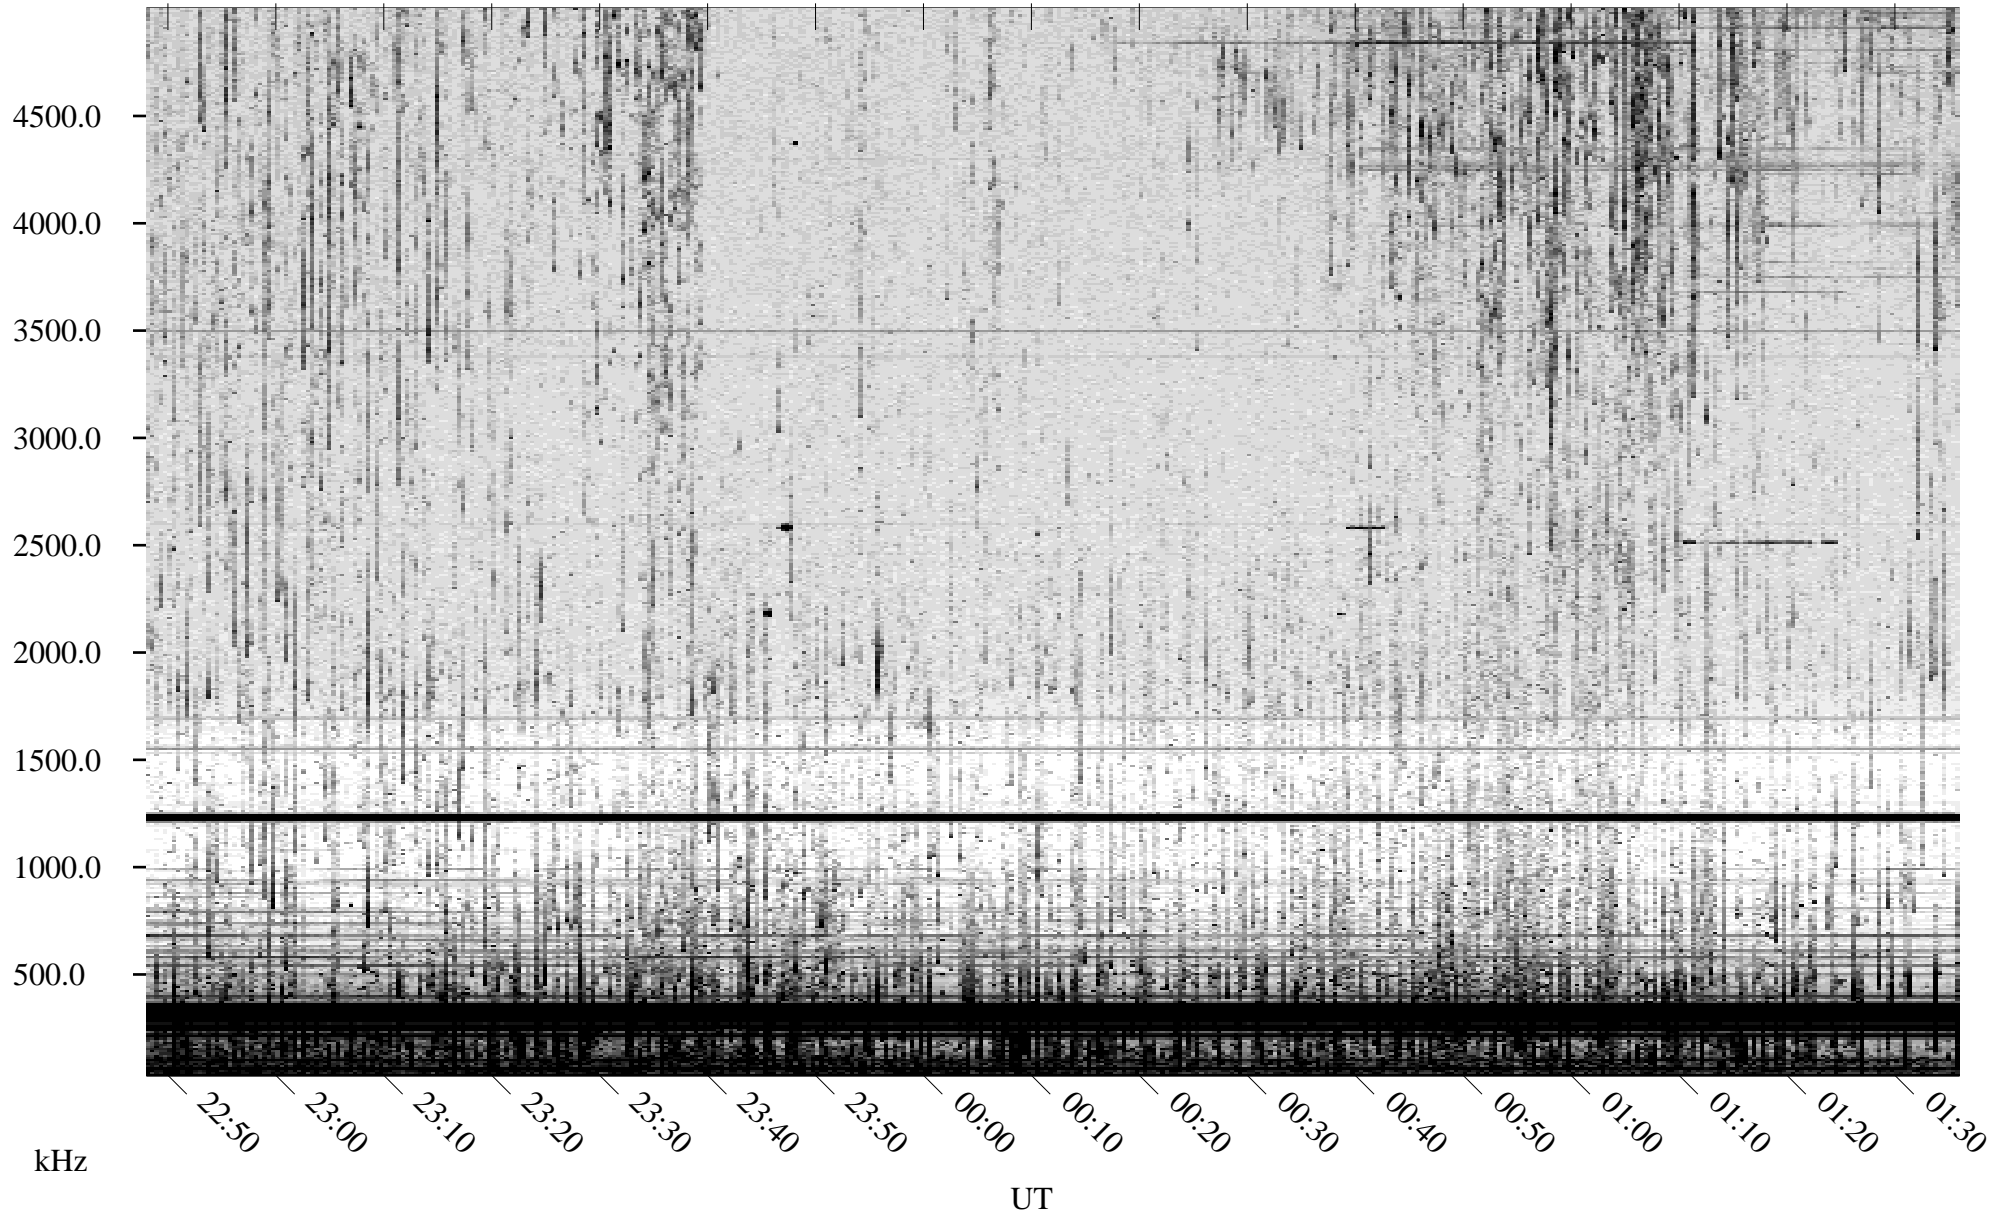

07/19/2003 Churchill, Manitoba

Linear Scale Black = 161 White = 15

ch03200l.z00m max_12

Page 1

07/19/2003 Churchill, Manitoba

Linear Scale Black = 161 White = 15

ch03200l.z00m max_12

Page 2

07/20/2003 Churchill, Manitoba

Linear Scale Black = 161 White = 15

ch03200l.z00m max_12

Page 3

07/20/2003 Churchill, Manitoba

Linear Scale Black = 161 White = 15

ch03200l.z00m max_12

Page 4

07/20/2003 Churchill, Manitoba

Linear Scale Black = 161 White = 15

ch032001.z00m max_12

07/20/2003 Churchill, Manitoba

Linear Scale Black = 161 White = 15

ch03200l.z00m max_12

Page 6

07/20/2003 Churchill, Manitoba

Linear Scale Black = 161 White = 15

ch03200l.z00m max_12

Page 7

07/20/2003 Churchill, Manitoba

Linear Scale Black = 161 White = 15

ch03200l.z00m max_12