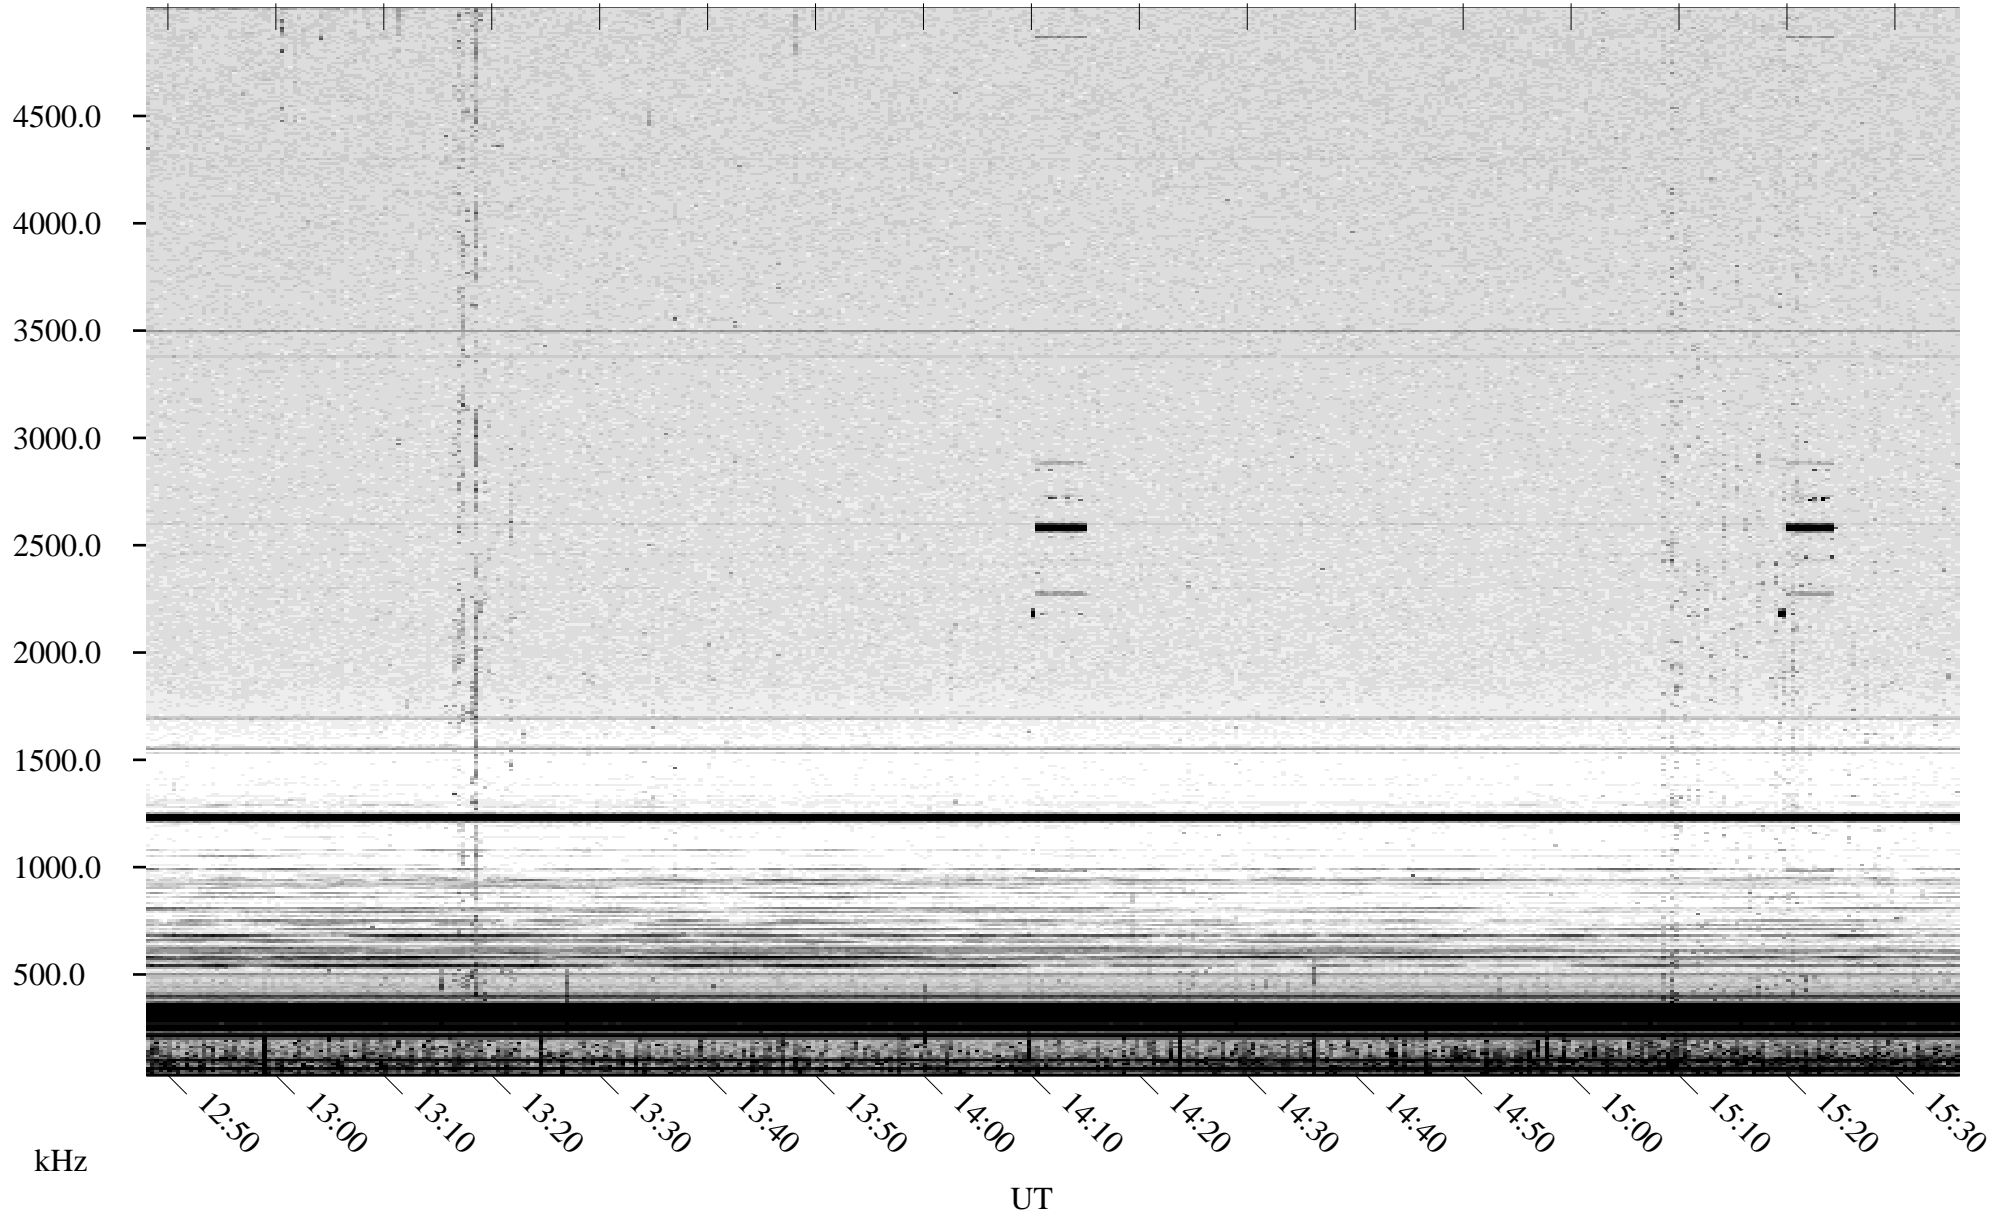

07/19/2003 Churchill, Manitoba

Linear Scale Black = 161 White = 15

ch03200l.z00m max_12

Page 1

07/19/2003 Churchill, Manitoba

Linear Scale Black = 161 White = 15

ch03200l.z00m max_12

Page 2

07/20/2003 Churchill, Manitoba

Linear Scale Black = 161 White = 15

ch03200l.z00m max_12

Page 3

07/20/2003 Churchill, Manitoba

Linear Scale Black = 161 White = 15

ch03200l.z00m max_12

Page 4

07/20/2003 Churchill, Manitoba

Linear Scale Black = 161 White = 15

ch032001.z00m max_12

07/20/2003 Churchill, Manitoba

Linear Scale Black = 161 White = 15

ch03200l.z00m max_12

Page 6

07/20/2003 Churchill, Manitoba

Linear Scale Black = 161 White = 15

ch03200l.z00m max_12

Page 7

07/20/2003 Churchill, Manitoba

Linear Scale Black = 161 White = 15

ch03200l.z00m max_12