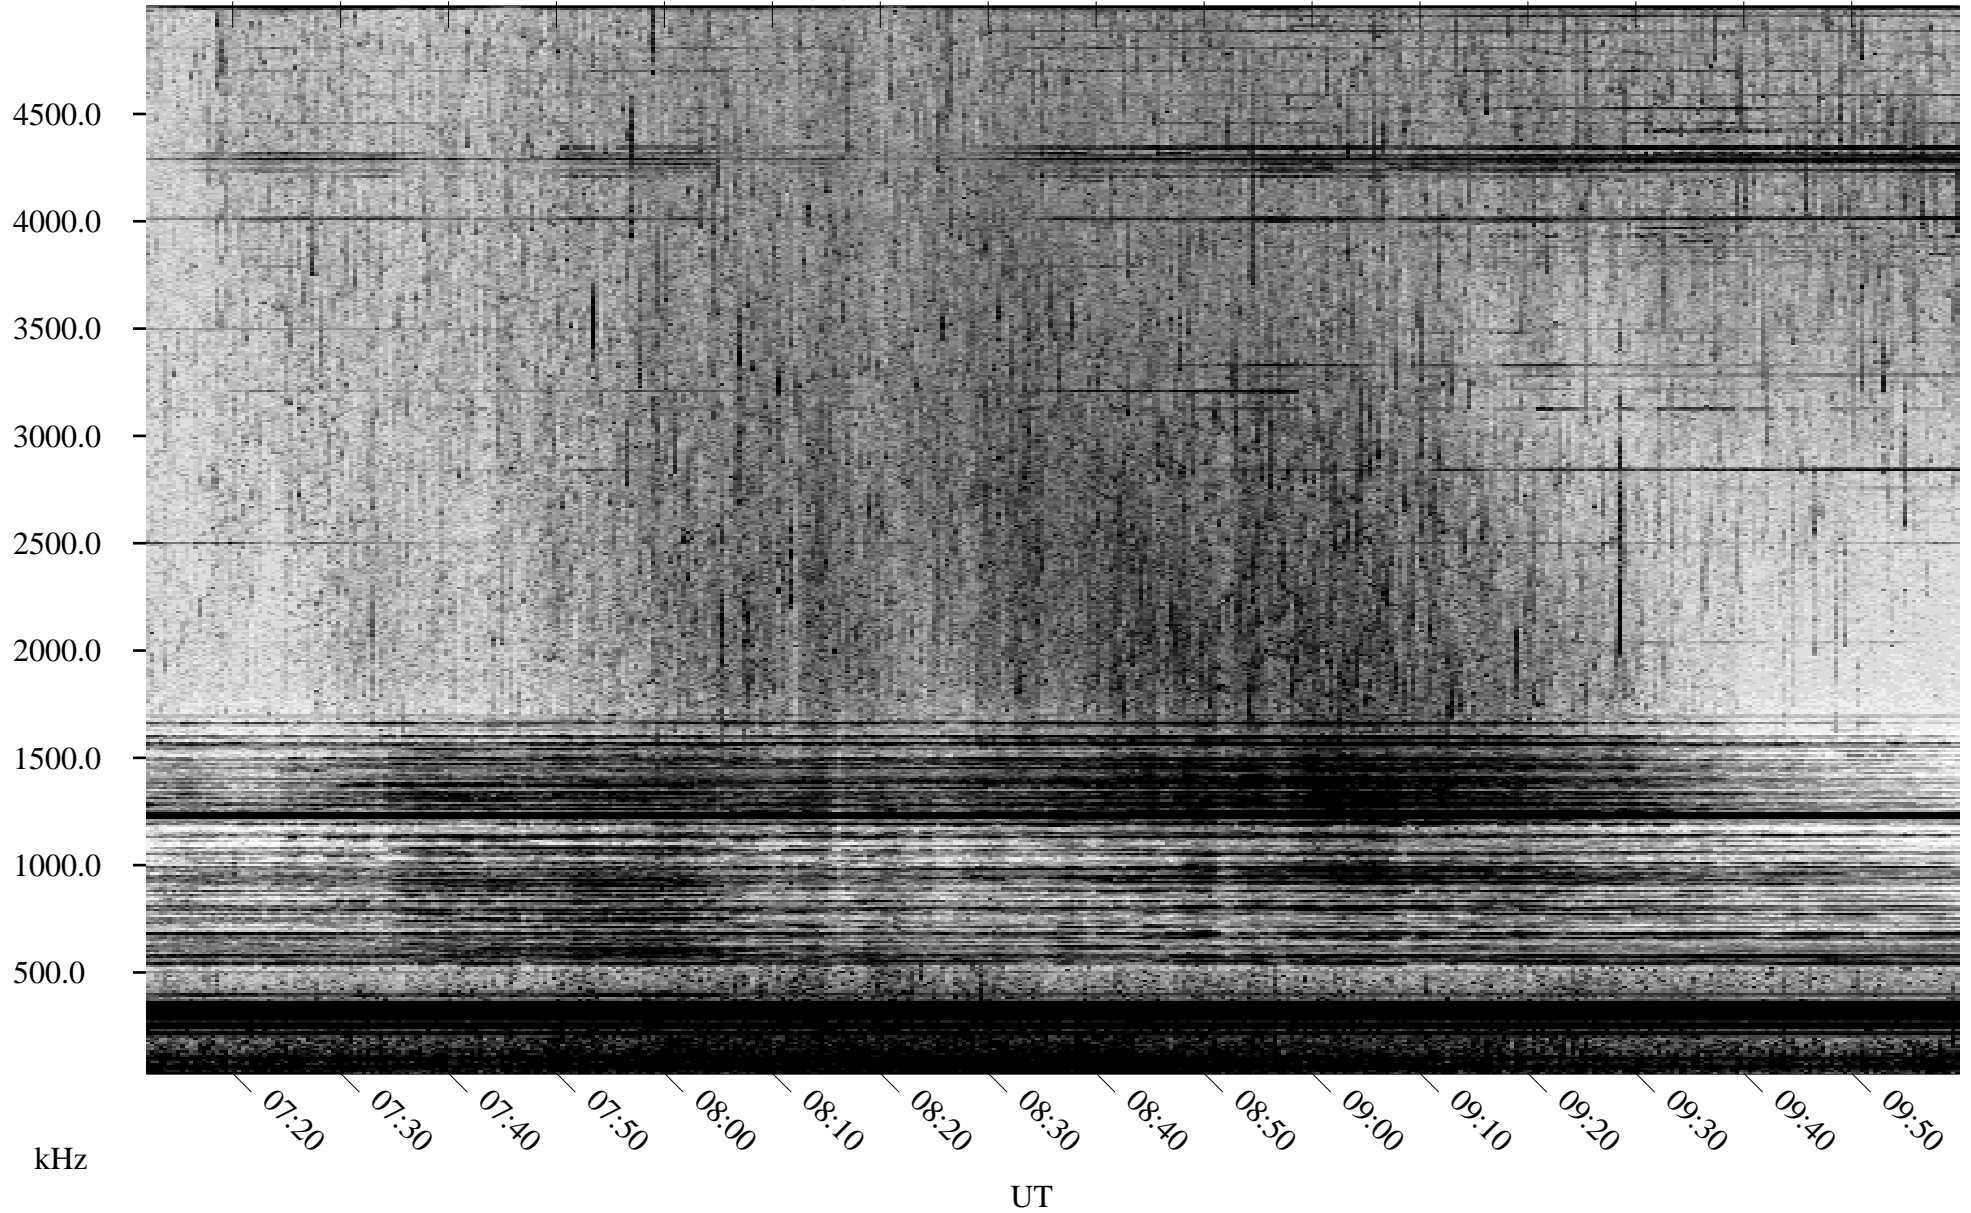

07/19/2003 Churchill, Manitoba

Linear Scale Black = 161 White = 15

ch03200l.z00m max_12

Page 1

07/19/2003 Churchill, Manitoba

Linear Scale Black = 161 White = 15

ch03200l.z00m max_12

Page 2

07/20/2003 Churchill, Manitoba

Linear Scale Black = 161 White = 15

ch03200l.z00m max_12

Page 3

07/20/2003 Churchill, Manitoba

Linear Scale Black = 161 White = 15

ch03200l.z00m max_12

Page 4

07/20/2003 Churchill, Manitoba

Linear Scale Black = 161 White = 15

ch032001.z00m max_12

07/20/2003 Churchill, Manitoba

Linear Scale Black = 161 White = 15

ch03200l.z00m max_12

Page 6

07/20/2003 Churchill, Manitoba

Linear Scale Black = 161 White = 15

ch03200l.z00m max_12

Page 7

07/20/2003 Churchill, Manitoba

Linear Scale Black = 161 White = 15

ch03200l.z00m max_12