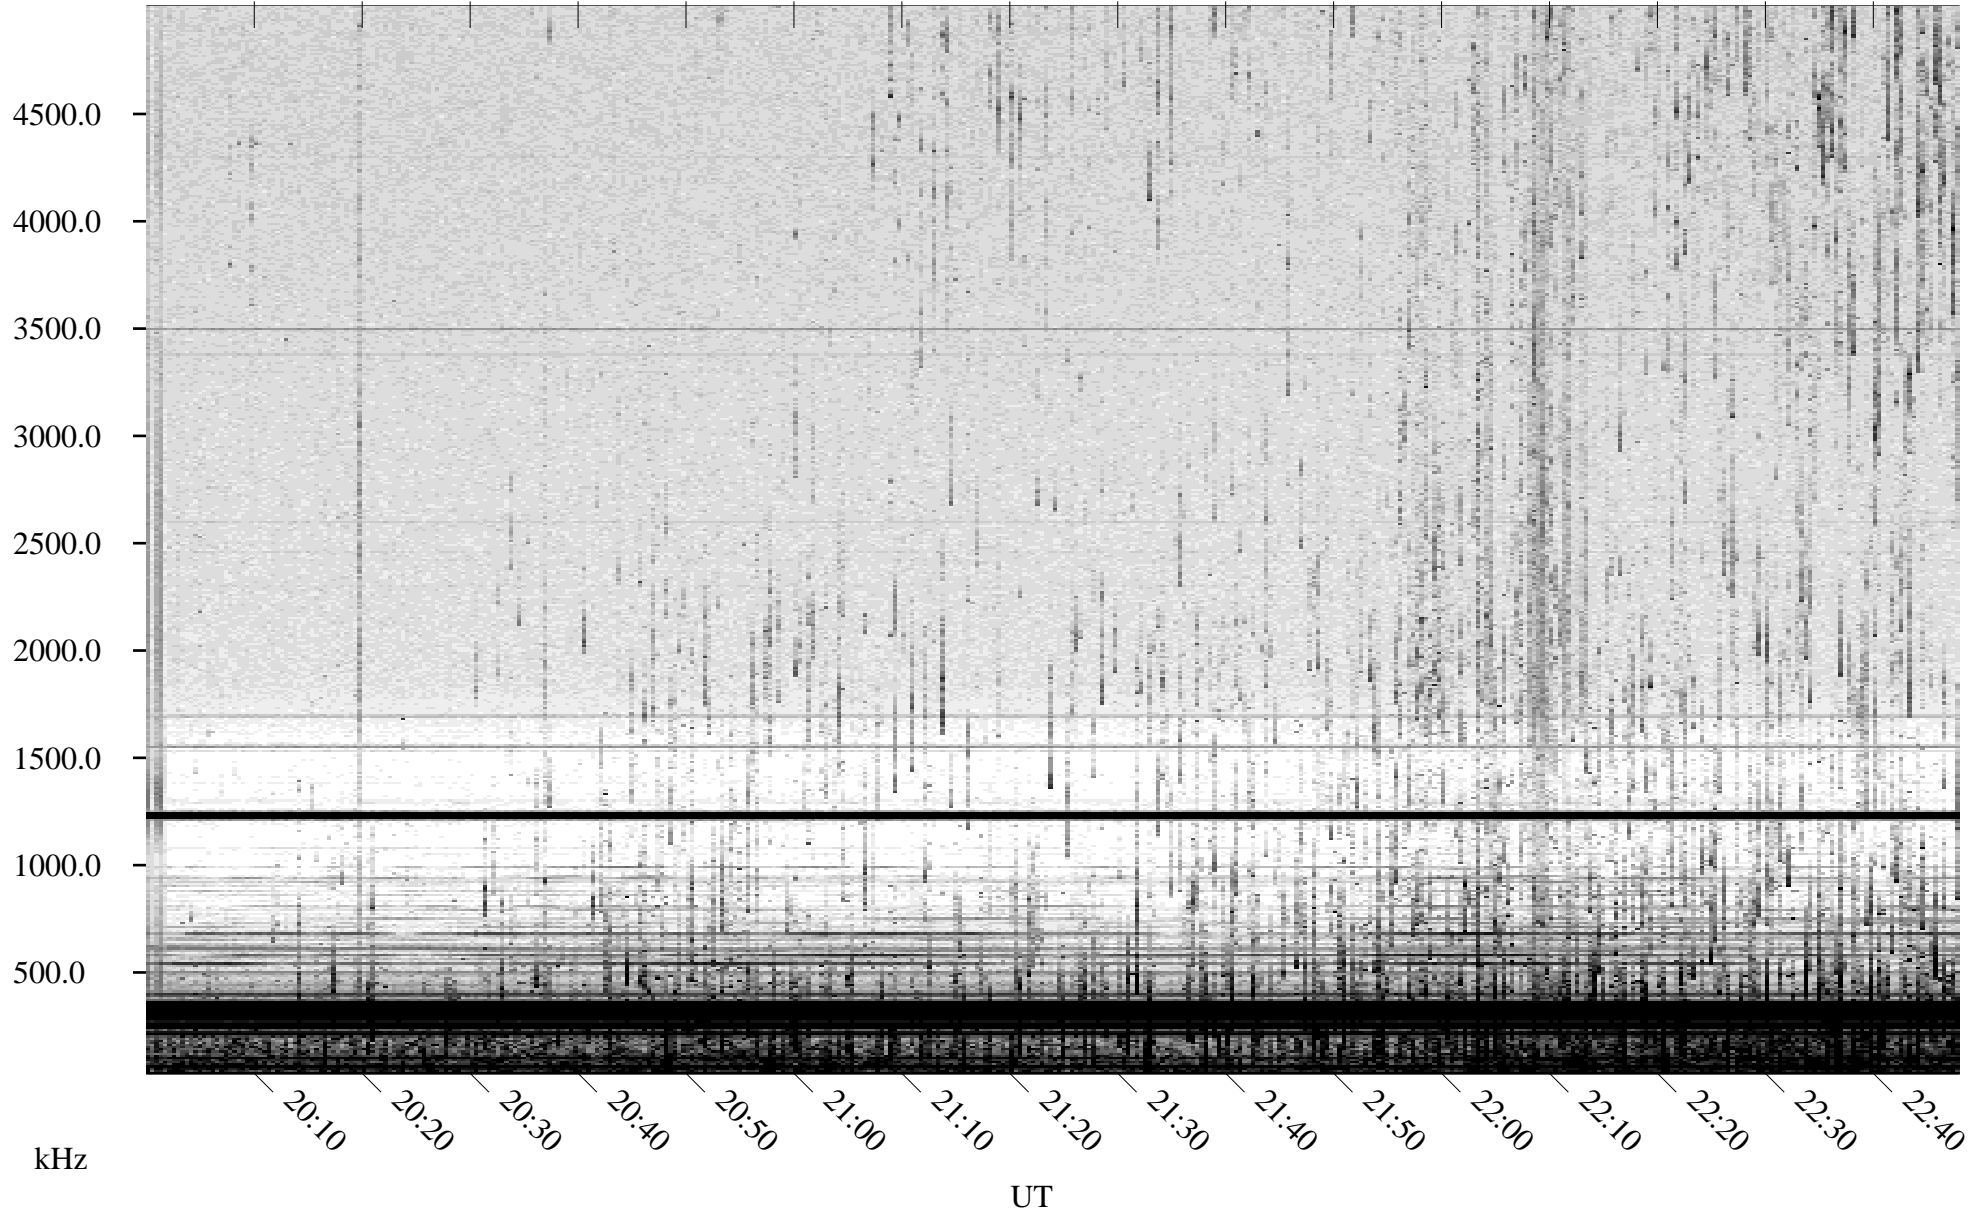

07/19/2003 Churchill, Manitoba

Linear Scale Black = 161 White = 15

ch03200l.z00m max_12

Page 1

07/19/2003 Churchill, Manitoba

Linear Scale Black = 161 White = 15

ch03200l.z00m max_12

Page 2

07/20/2003 Churchill, Manitoba

Linear Scale Black = 161 White = 15

ch03200l.z00m max_12

Page 3

07/20/2003 Churchill, Manitoba

Linear Scale Black = 161 White = 15

ch03200l.z00m max_12

Page 4

07/20/2003 Churchill, Manitoba

Linear Scale Black = 161 White = 15

ch032001.z00m max_12

07/20/2003 Churchill, Manitoba

Linear Scale Black = 161 White = 15

ch03200l.z00m max_12

Page 6

07/20/2003 Churchill, Manitoba

Linear Scale Black = 161 White = 15

ch03200l.z00m max_12

Page 7

07/20/2003 Churchill, Manitoba

Linear Scale Black = 161 White = 15

ch03200l.z00m max_12