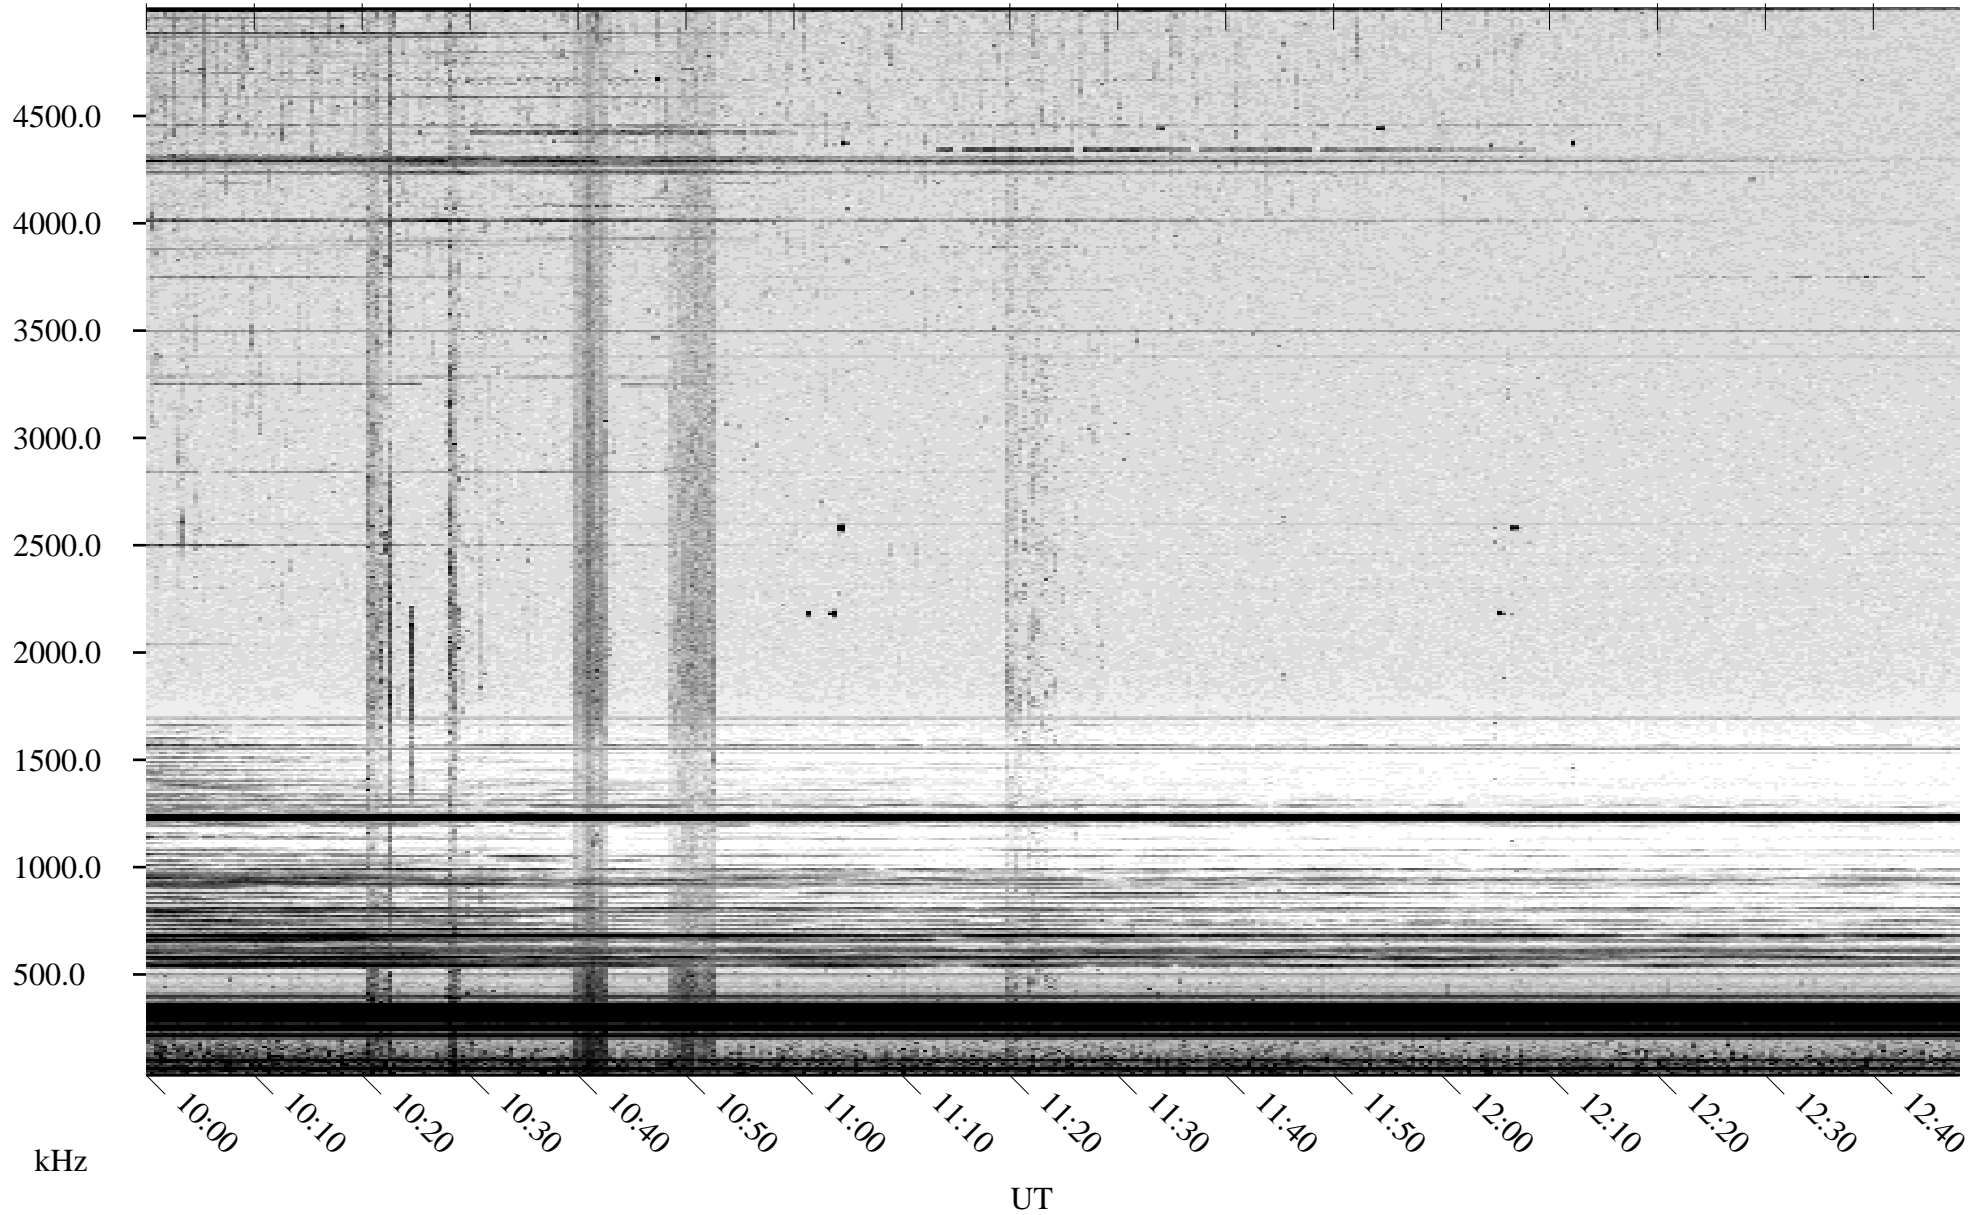

# 07/21/2003 Churchill, Manitoba

Linear Scale    Black = 161    White = 15

ch032011.z00m max\_12

Page 4

# 07/21/2003 Churchill, Manitoba

Linear Scale    Black = 161    White = 15

ch032011.z00m max\_12

Page 5

# 07/21/2003 Churchill, Manitoba

Linear Scale    Black = 161    White = 15

ch032011.z00m max\_12

Page 6

# 07/21/2003 Churchill, Manitoba

Linear Scale    Black = 161    White = 15

ch032011.z00m max\_12

Page 7