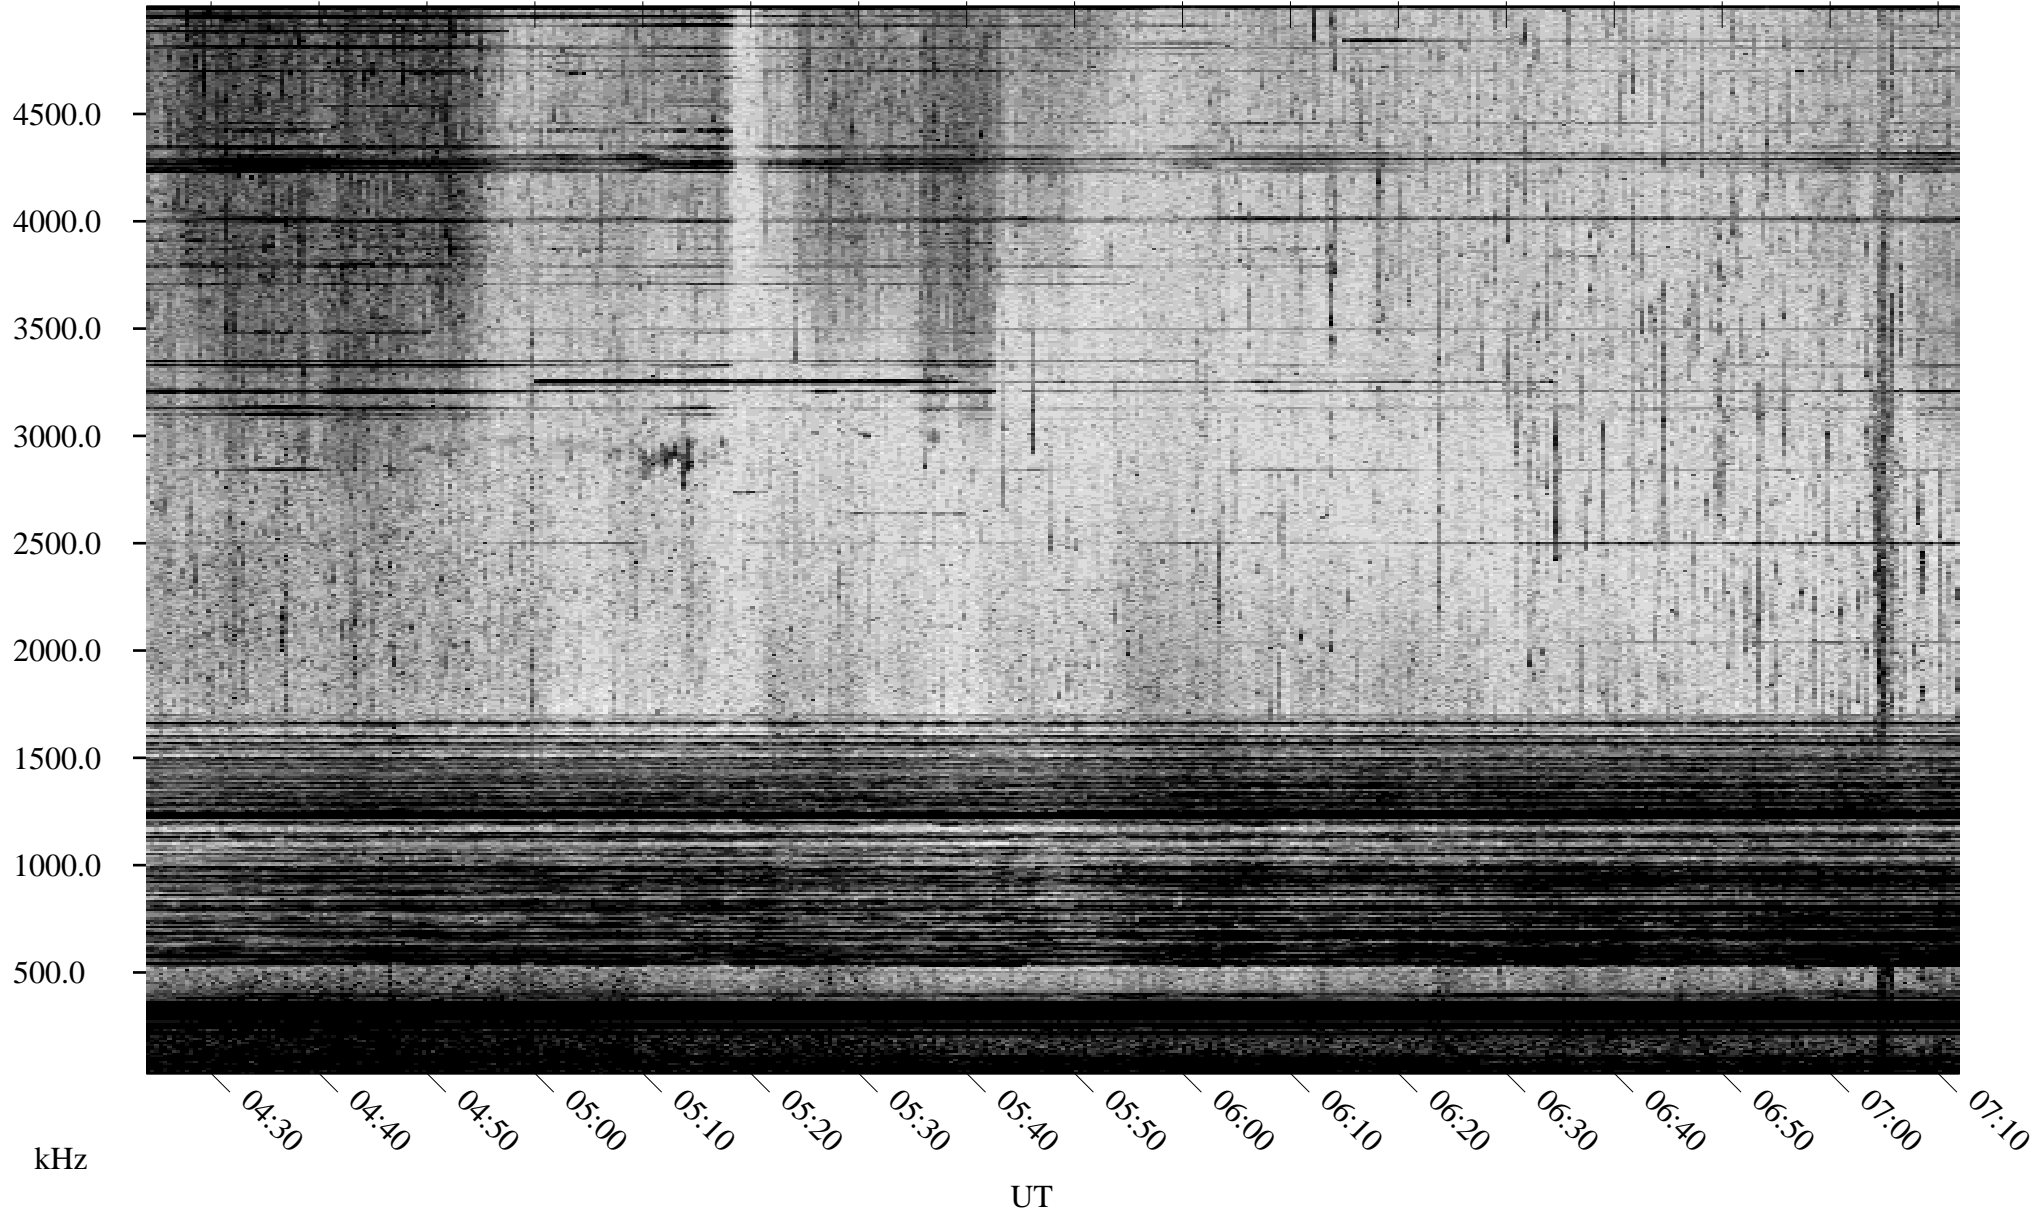

# 07/20/2003 Churchill, Manitoba

Linear Scale    Black = 161    White = 15

ch032011.z00m max\_12

Page 1

# 07/20/2003 Churchill, Manitoba

Linear Scale    Black = 161    White = 15

ch032011.z00m max\_12

Page 2

# 07/21/2003 Churchill, Manitoba

Linear Scale    Black = 161    White = 15

ch032011.z00m max\_12

Page 3

# 07/21/2003 Churchill, Manitoba

Linear Scale    Black = 161    White = 15

ch032011.z00m max\_12

Page 4