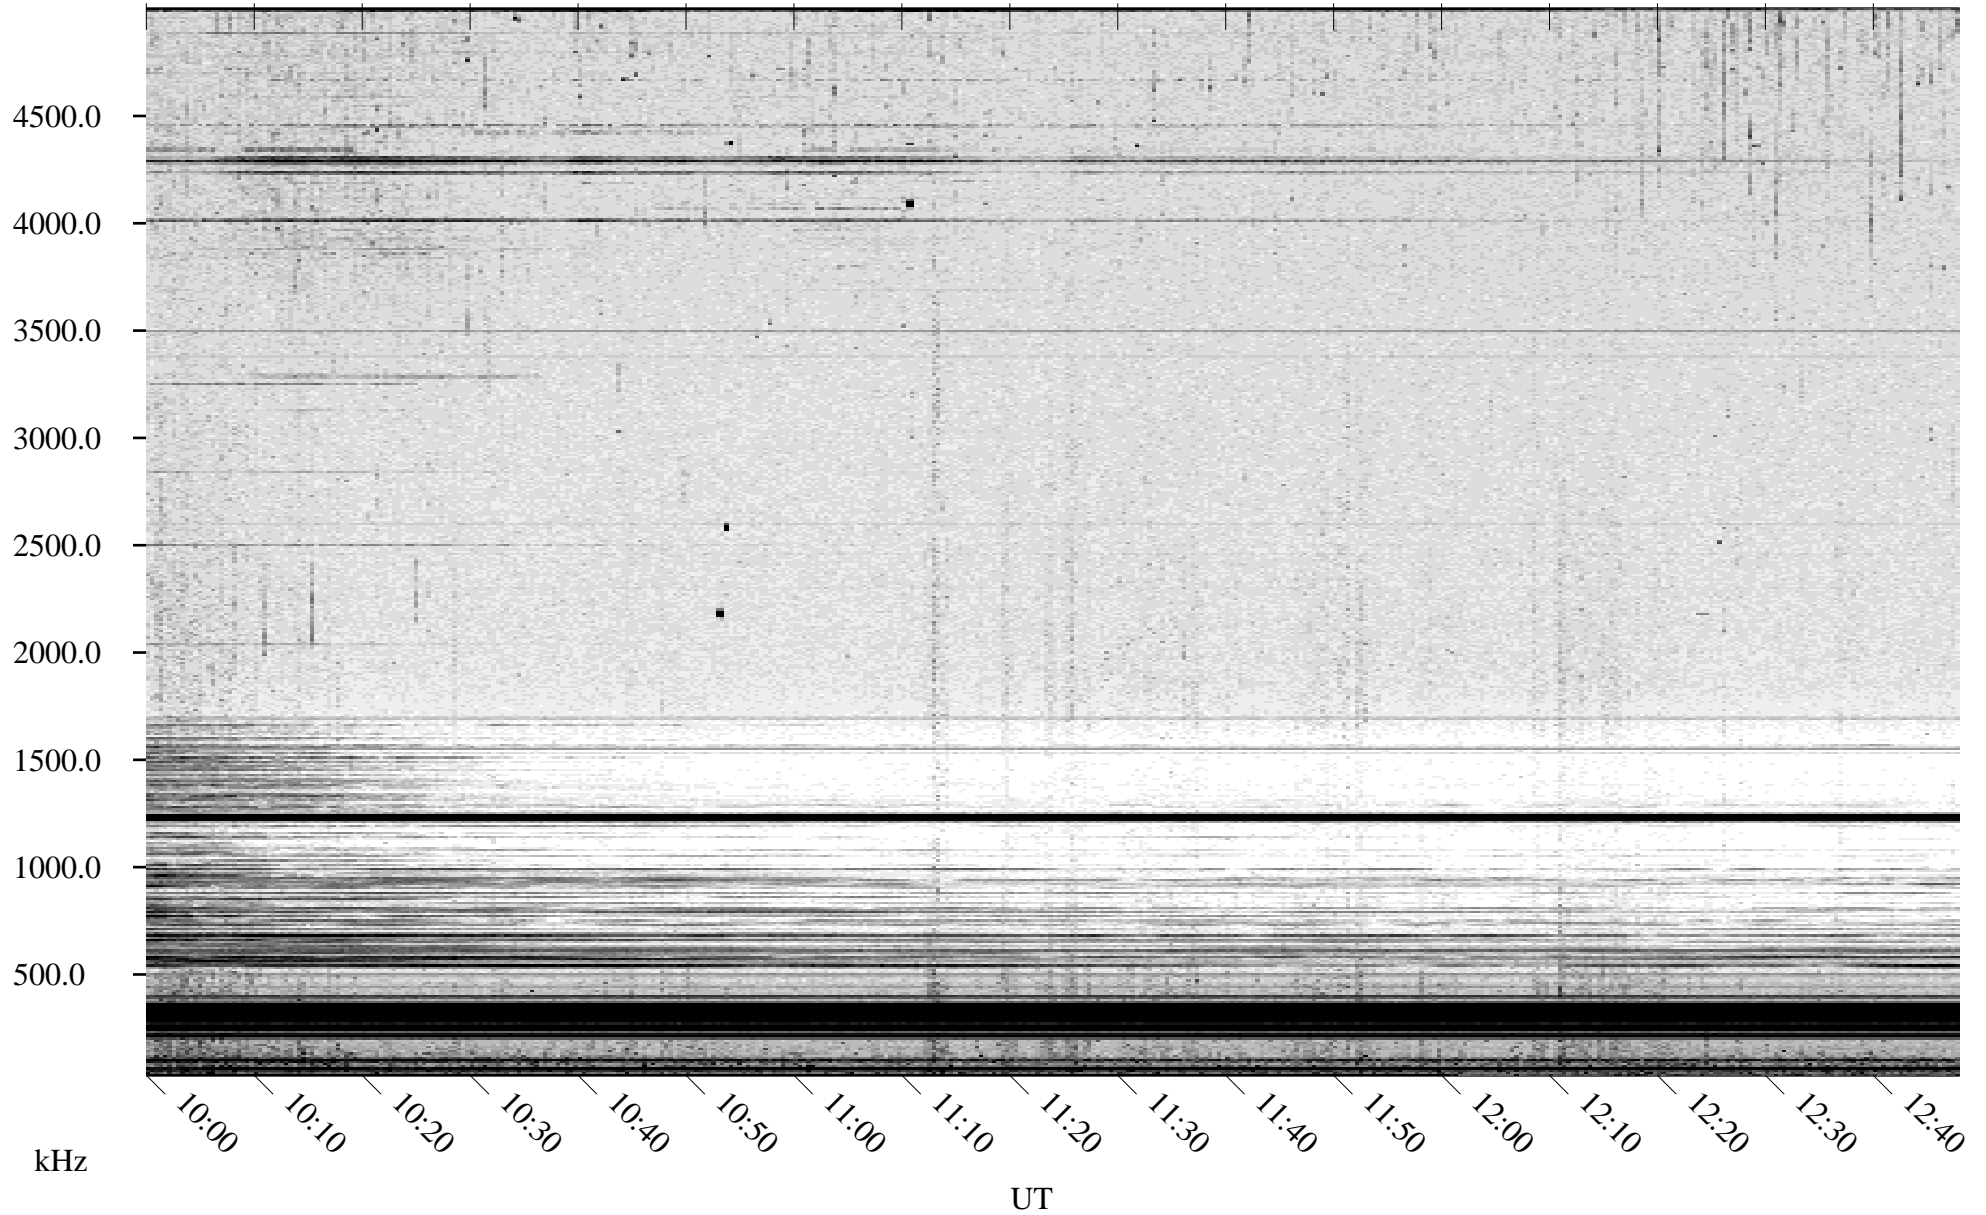

07/21/2003 Churchill, Manitoba

Linear Scale Black = 161 White = 15

ch03202l.z00m max_12

Page 1

07/21/2003 Churchill, Manitoba

Linear Scale Black = 161 White = 15

ch032021.z00m max_12

Page 2

07/22/2003 Churchill, Manitoba

Linear Scale Black = 161 White = 15

ch03202l.z00m max_12

Page 3

07/22/2003 Churchill, Manitoba

Linear Scale Black = 161 White = 15

ch032021.z00m max_12

Page 4

07/22/2003 Churchill, Manitoba

Linear Scale Black = 161 White = 15

ch032021.z00m max_12

Page 5

07/22/2003 Churchill, Manitoba

Linear Scale Black = 161 White = 15

ch032021.z00m max_12

Page 6

07/22/2003 Churchill, Manitoba

Linear Scale Black = 161 White = 15

ch03202l.z00m max_12

Page 7

07/22/2003 Churchill, Manitoba

Linear Scale Black = 161 White = 15

ch03202l.z00m max_12

Page 8