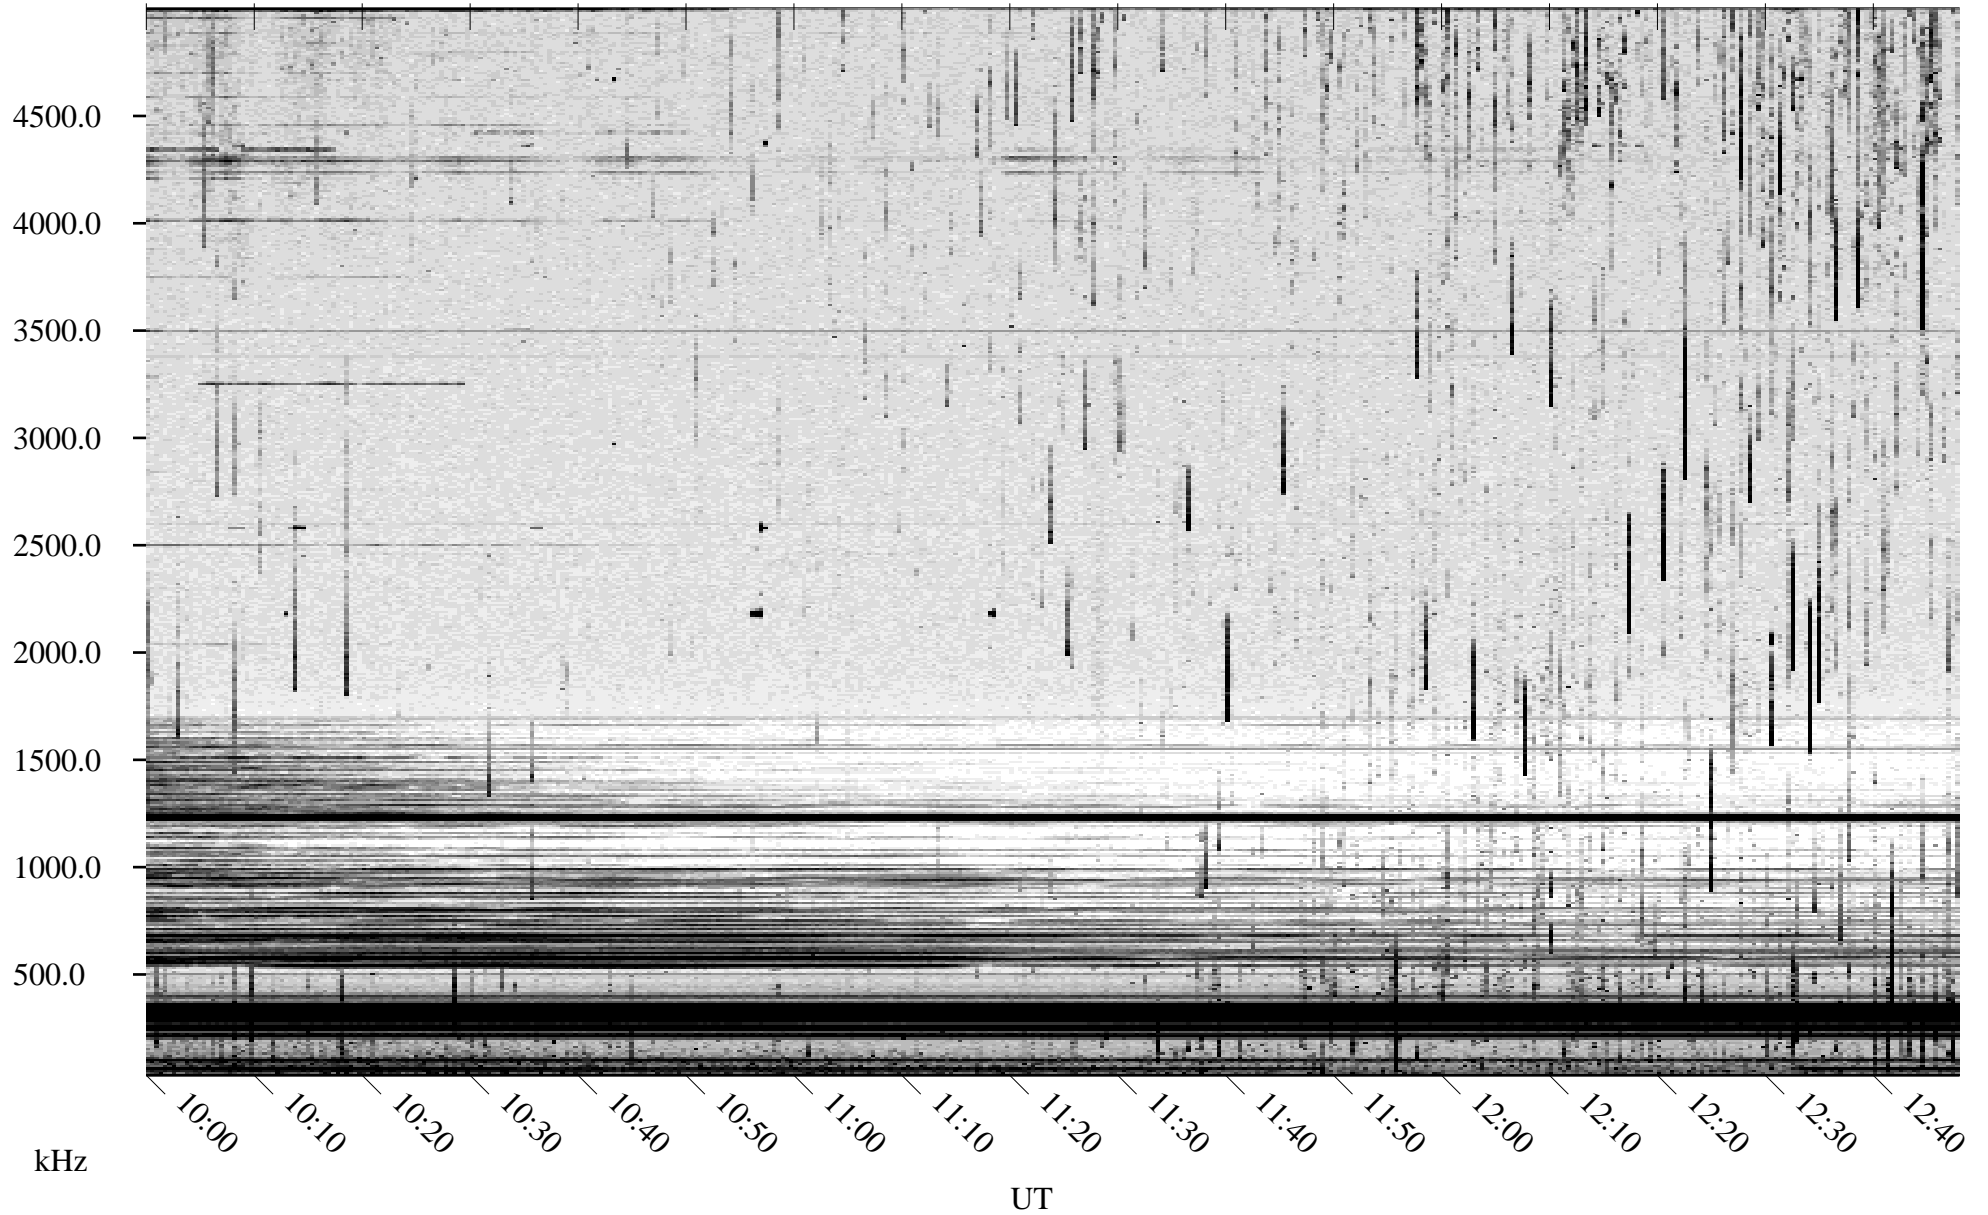

07/22/2003 Churchill, Manitoba

Linear Scale Black = 161 White = 15

ch032031.z00m max_12

Page 1

07/22/2003 Churchill, Manitoba

Linear Scale Black = 161 White = 15

ch032031.z00m max_12

Page 2

07/23/2003 Churchill, Manitoba

Linear Scale Black = 161 White = 15

ch03203l.z00m max_12

Page 3

07/23/2003 Churchill, Manitoba

Linear Scale Black = 161 White = 15

ch03203l.z00m max_12

Page 4

07/23/2003 Churchill, Manitoba

Linear Scale Black = 161 White = 15

ch032031.z00m max_12

Page 5

07/23/2003 Churchill, Manitoba

Linear Scale Black = 161 White = 15

ch03203l.z00m max_12

Page 6

07/23/2003 Churchill, Manitoba

Linear Scale Black = 161 White = 15

ch03203l.z00m max_12

Page 7

07/23/2003 Churchill, Manitoba

Linear Scale Black = 161 White = 15

ch03203l.z00m max_12