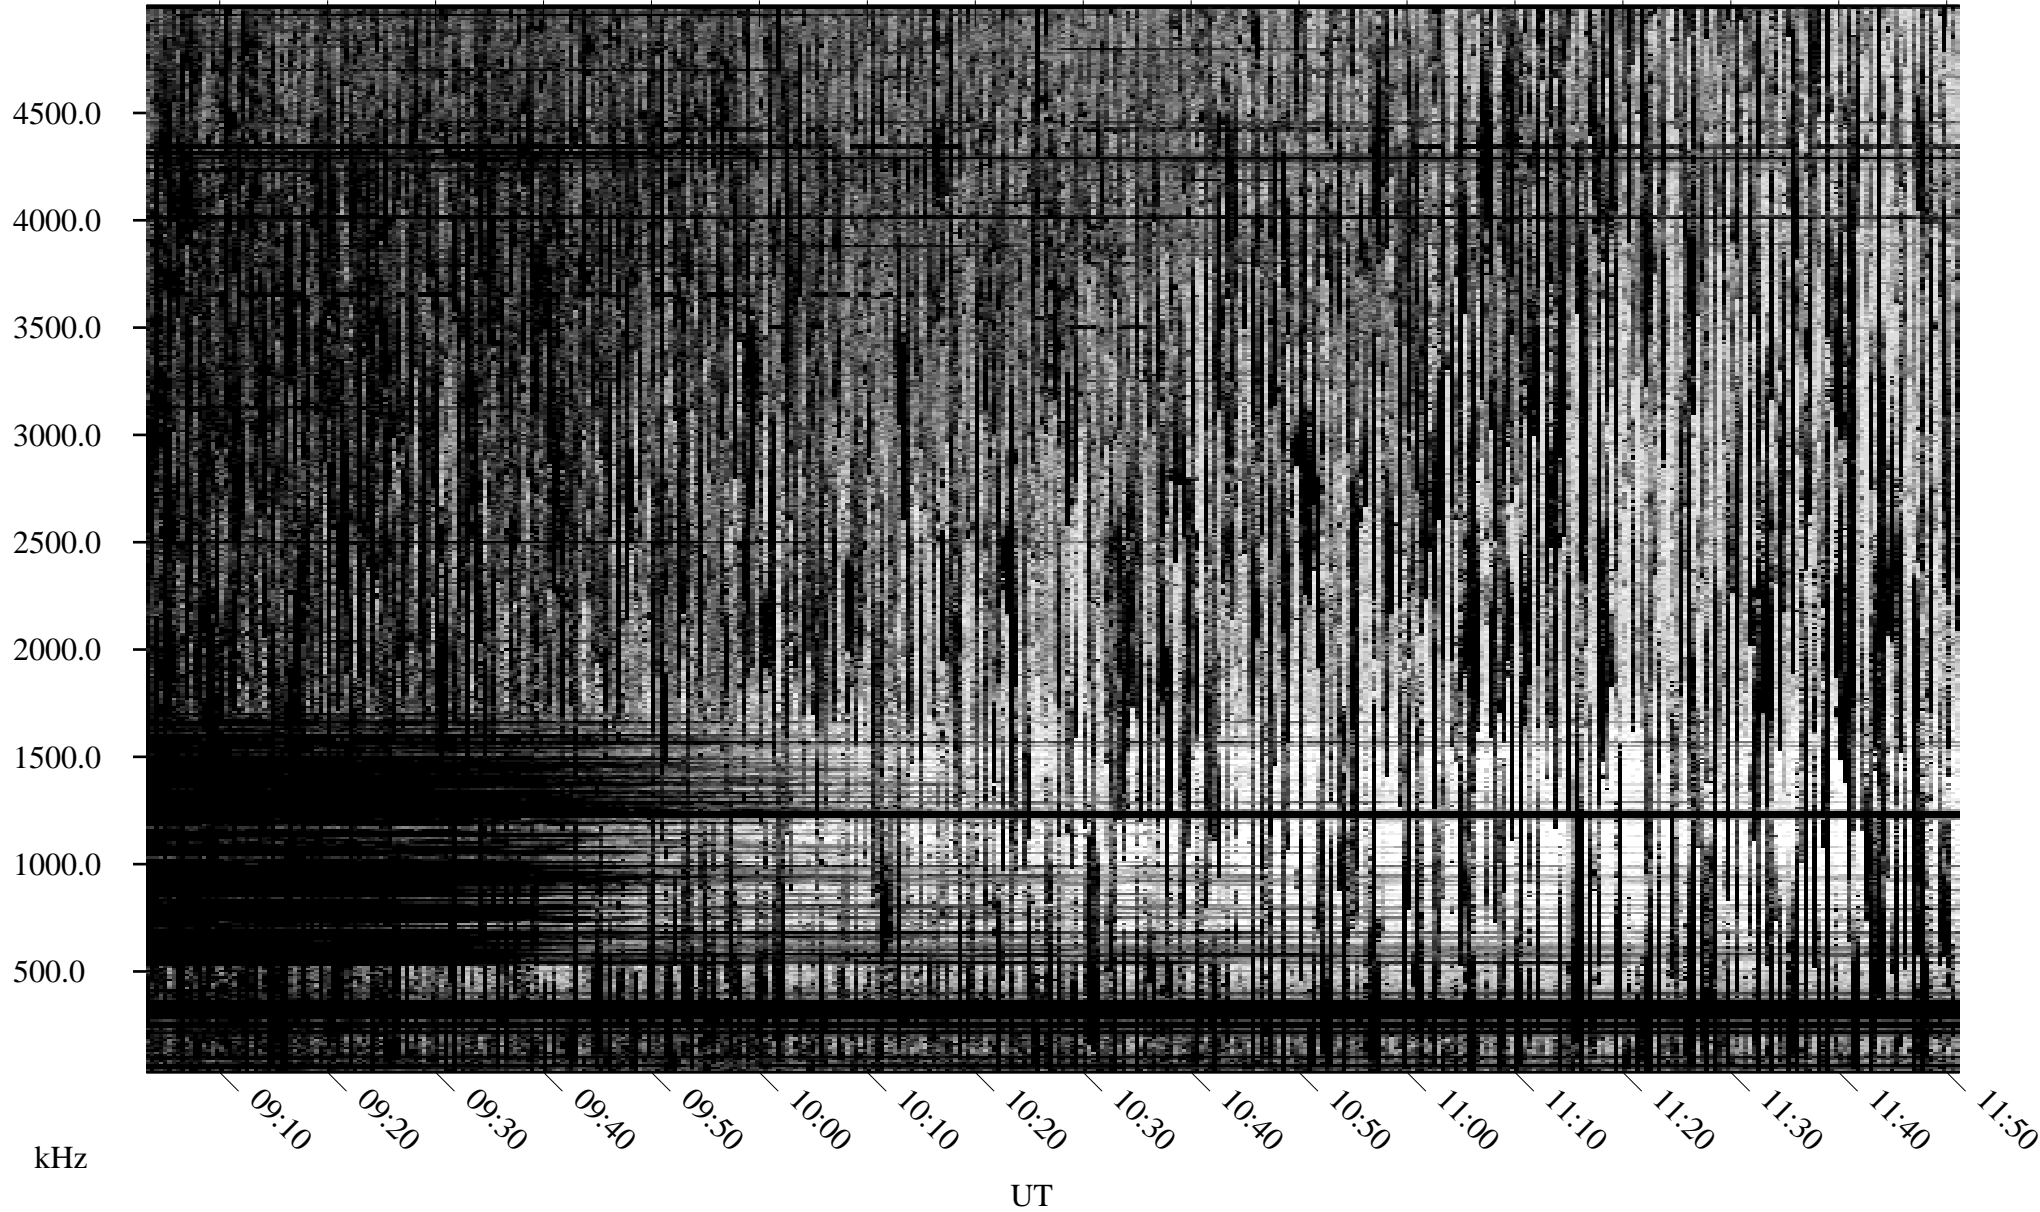

07/24/2003 Churchill, Manitoba

Linear Scale Black = 161 White = 15

ch032051.z00m max_12

Page 1

07/24/2003 Churchill, Manitoba

Linear Scale Black = 161 White = 15

ch032051.z00m max_12

Page 2

07/24/2003 Churchill, Manitoba

Linear Scale Black = 161 White = 15

ch032051.z00m max_12

Page 3

07/24/2003 Churchill, Manitoba

Linear Scale Black = 161 White = 15

ch032051.z00m max_12

Page 4

07/24/2003 Churchill, Manitoba

Linear Scale Black = 161 White = 15

ch032051.z00m max_12

07/24/2003 Churchill, Manitoba

Linear Scale Black = 161 White = 15

ch032051.z00m max_12

Page 6

07/24/2003 Churchill, Manitoba

Linear Scale Black = 161 White = 15

ch032051.z00m max_12

Page 7