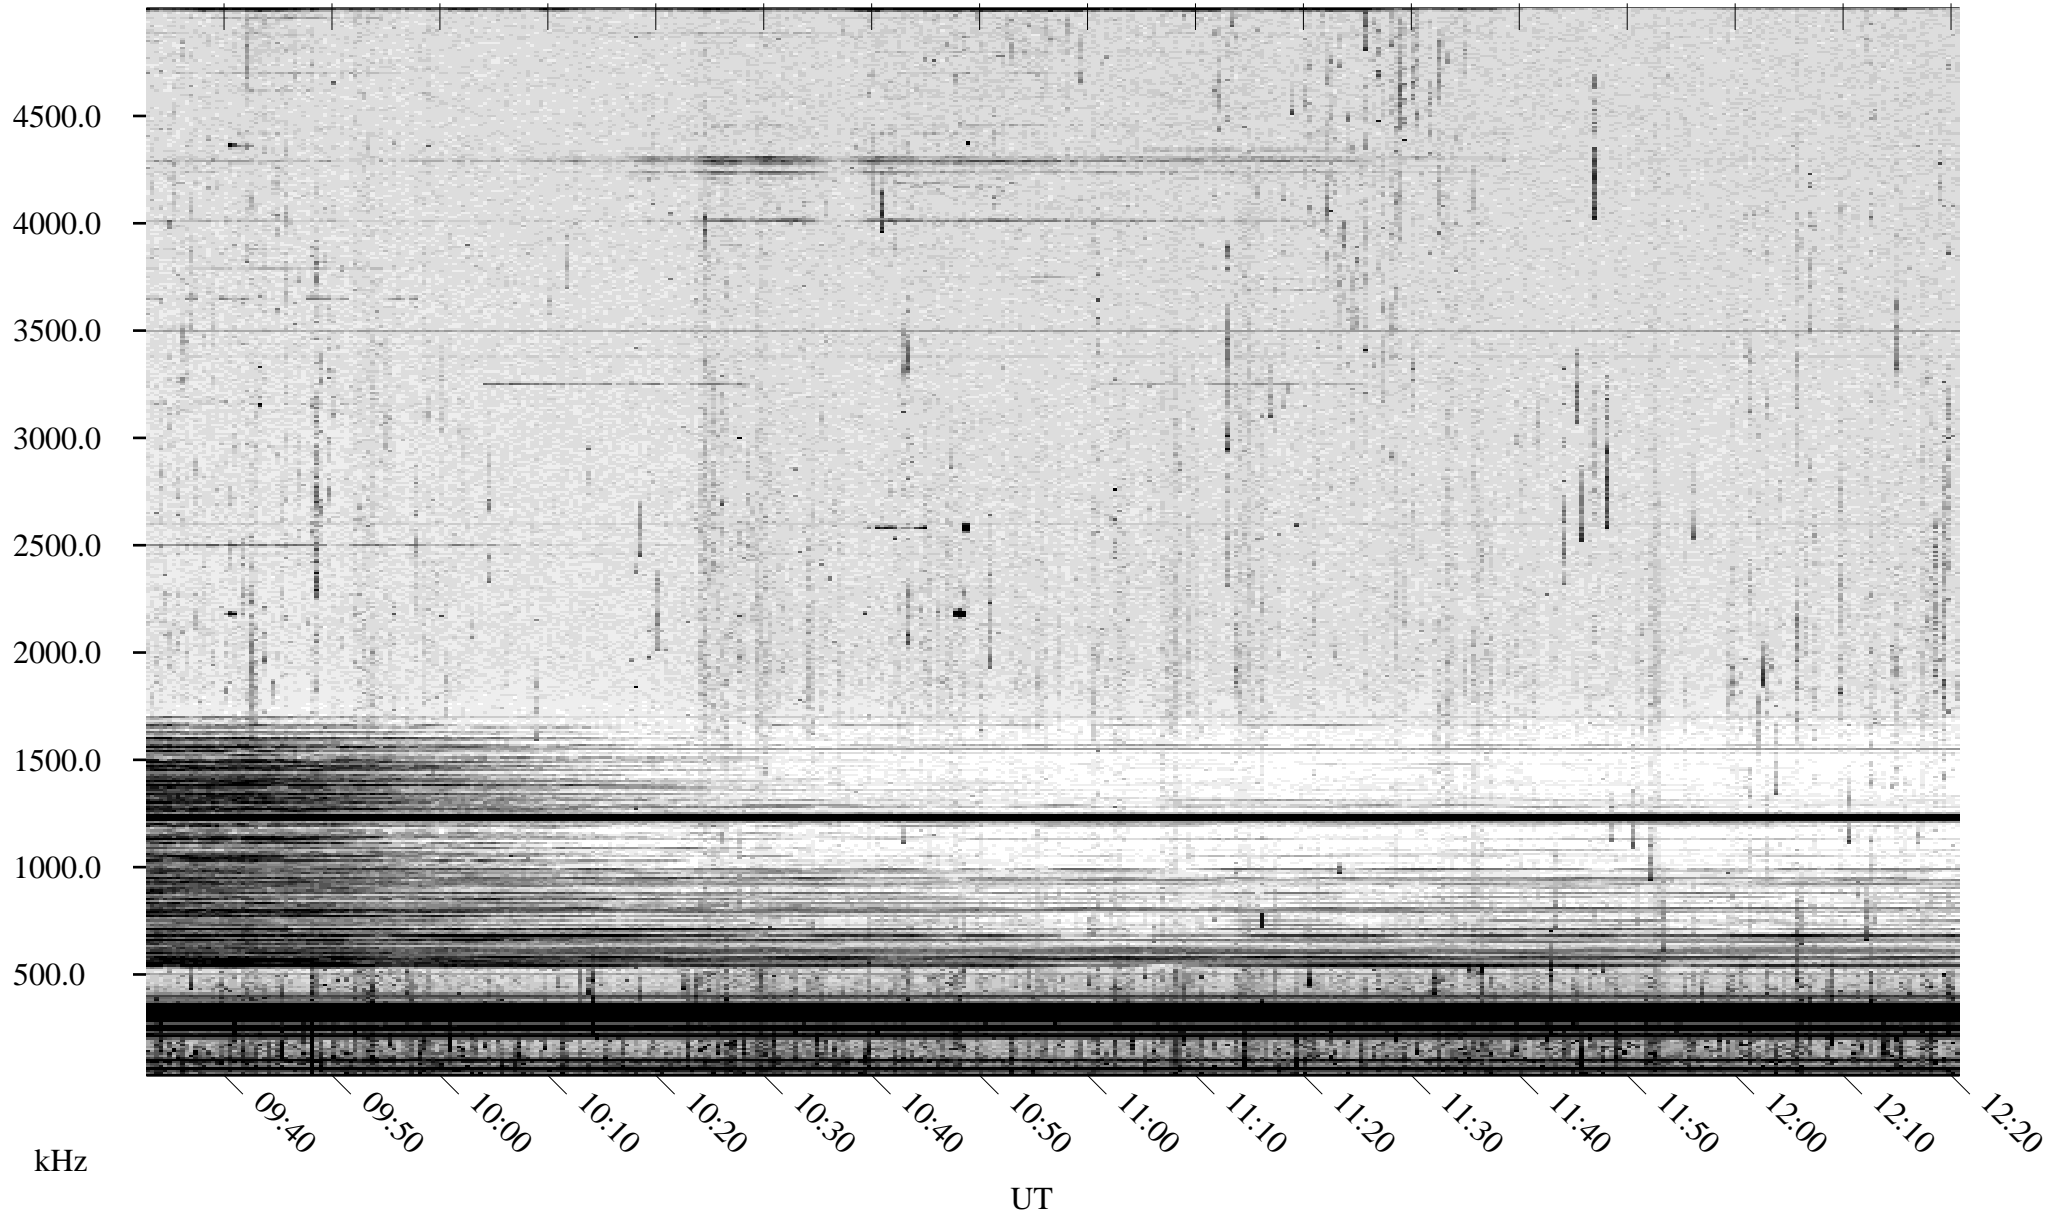

07/24/2003 Churchill, Manitoba

Linear Scale Black = 161 White = 15

ch032051.z03m max_12

Page 1

07/25/2003 Churchill, Manitoba

Linear Scale Black = 161 White = 15

ch032051.z03m max_12

Page 2

07/25/2003 Churchill, Manitoba

Linear Scale Black = 161 White = 15

ch032051.z03m max_12

Page 3

07/25/2003 Churchill, Manitoba

Linear Scale Black = 161 White = 15

ch032051.z03m max_12

Page 4

07/25/2003 Churchill, Manitoba

Linear Scale Black = 161 White = 15

ch032051.z03m max_12

Page 5

07/25/2003 Churchill, Manitoba

Linear Scale Black = 161 White = 15

ch032051.z03m max_12

Page 6

07/25/2003 Churchill, Manitoba

Linear Scale Black = 161 White = 15

ch032051.z03m max_12

Page 7

07/25/2003 Churchill, Manitoba

Linear Scale Black = 161 White = 15

ch032051.z03m max_12

Page 8