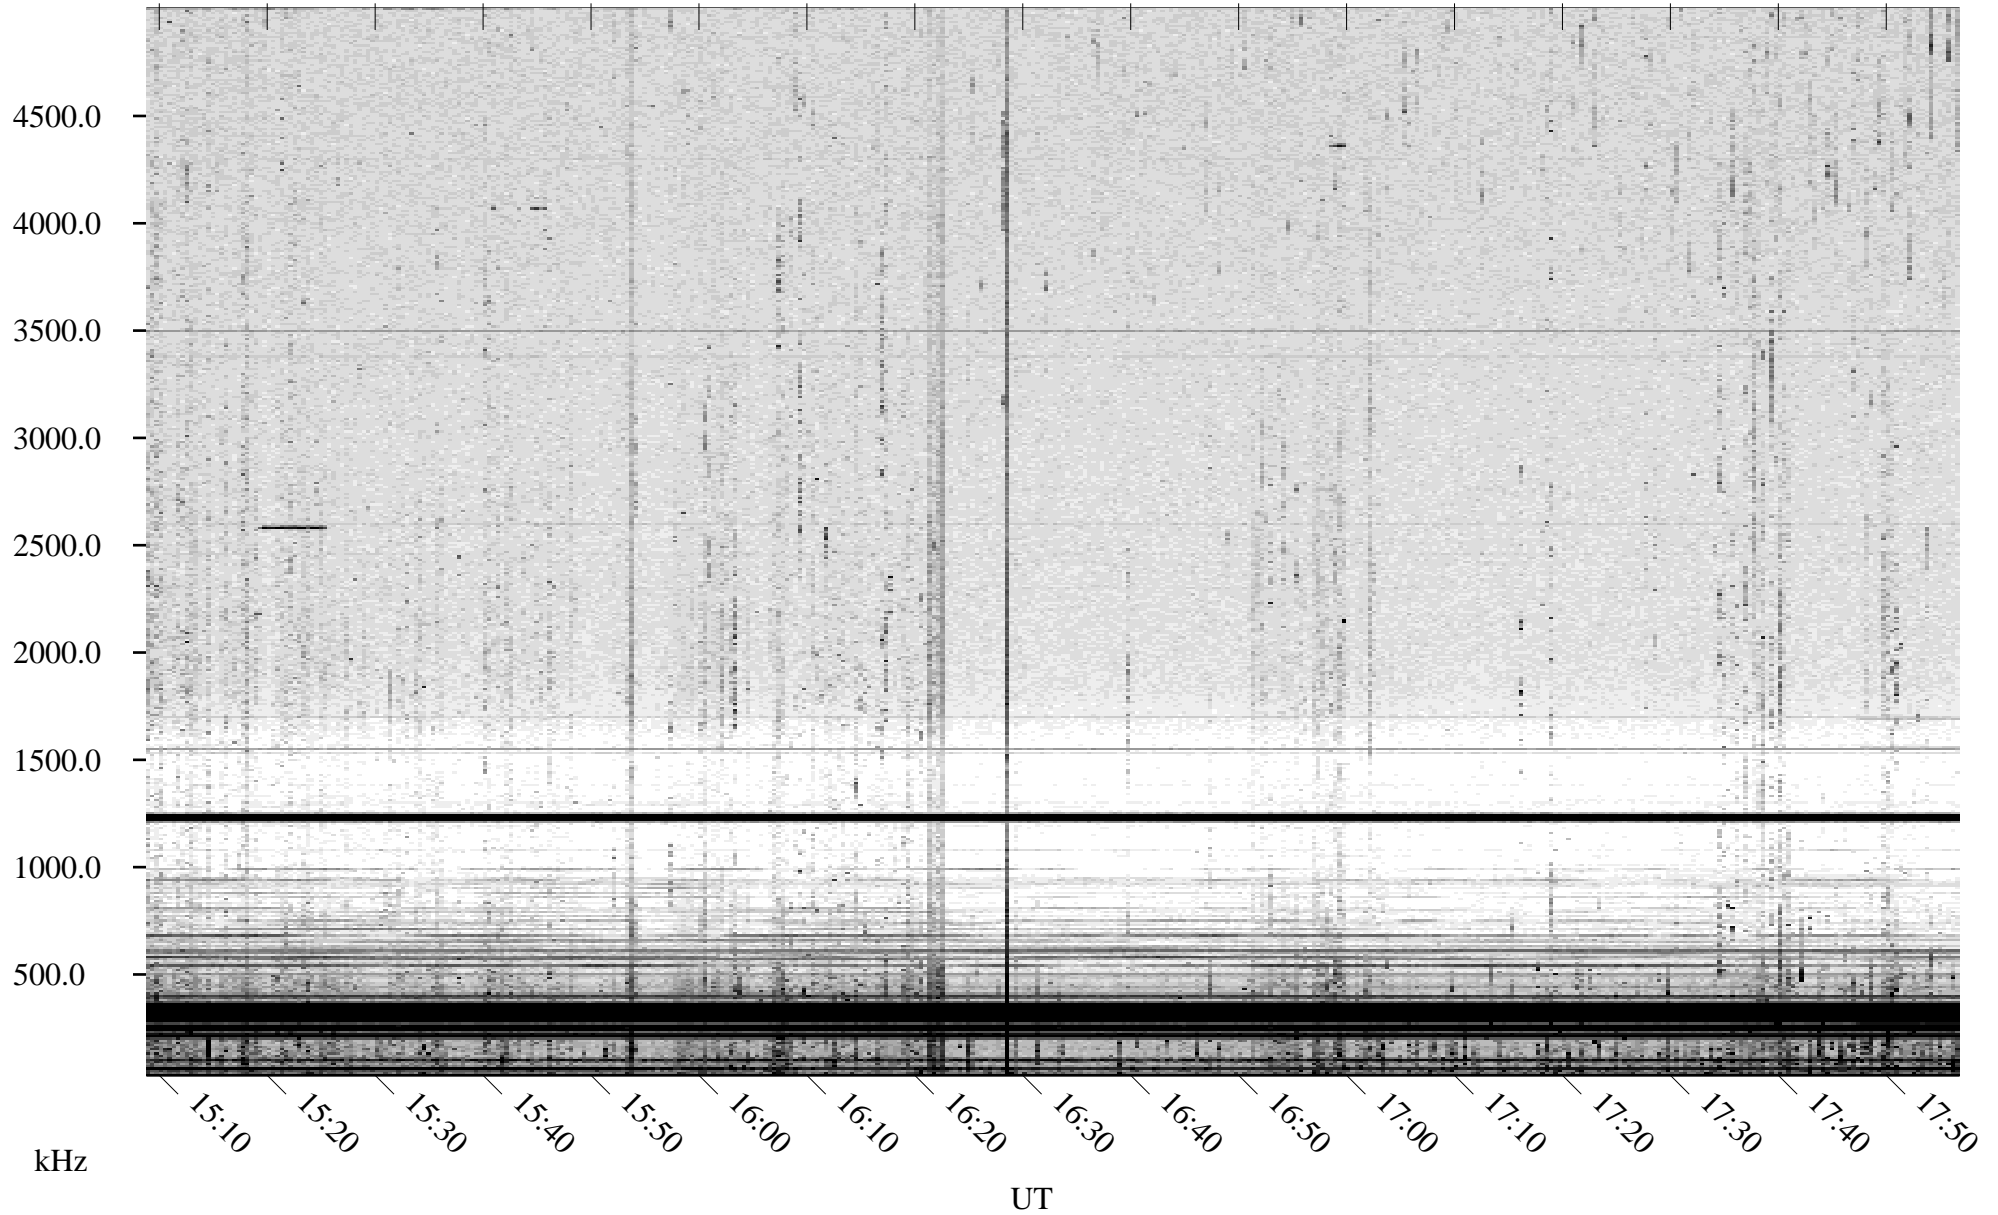

07/24/2003 Churchill, Manitoba

Linear Scale Black = 161 White = 15

ch032051.z03m max_12

Page 1

07/25/2003 Churchill, Manitoba

Linear Scale Black = 161 White = 15

ch032051.z03m max_12

Page 2

07/25/2003 Churchill, Manitoba

Linear Scale Black = 161 White = 15

ch032051.z03m max_12

Page 3

07/25/2003 Churchill, Manitoba

Linear Scale Black = 161 White = 15

ch032051.z03m max_12

Page 4

07/25/2003 Churchill, Manitoba

Linear Scale Black = 161 White = 15

ch032051.z03m max_12

Page 5

07/25/2003 Churchill, Manitoba

Linear Scale Black = 161 White = 15

ch032051.z03m max_12

Page 6

07/25/2003 Churchill, Manitoba

Linear Scale Black = 161 White = 15

ch032051.z03m max_12

Page 7

07/25/2003 Churchill, Manitoba

Linear Scale Black = 161 White = 15

ch032051.z03m max_12

Page 8