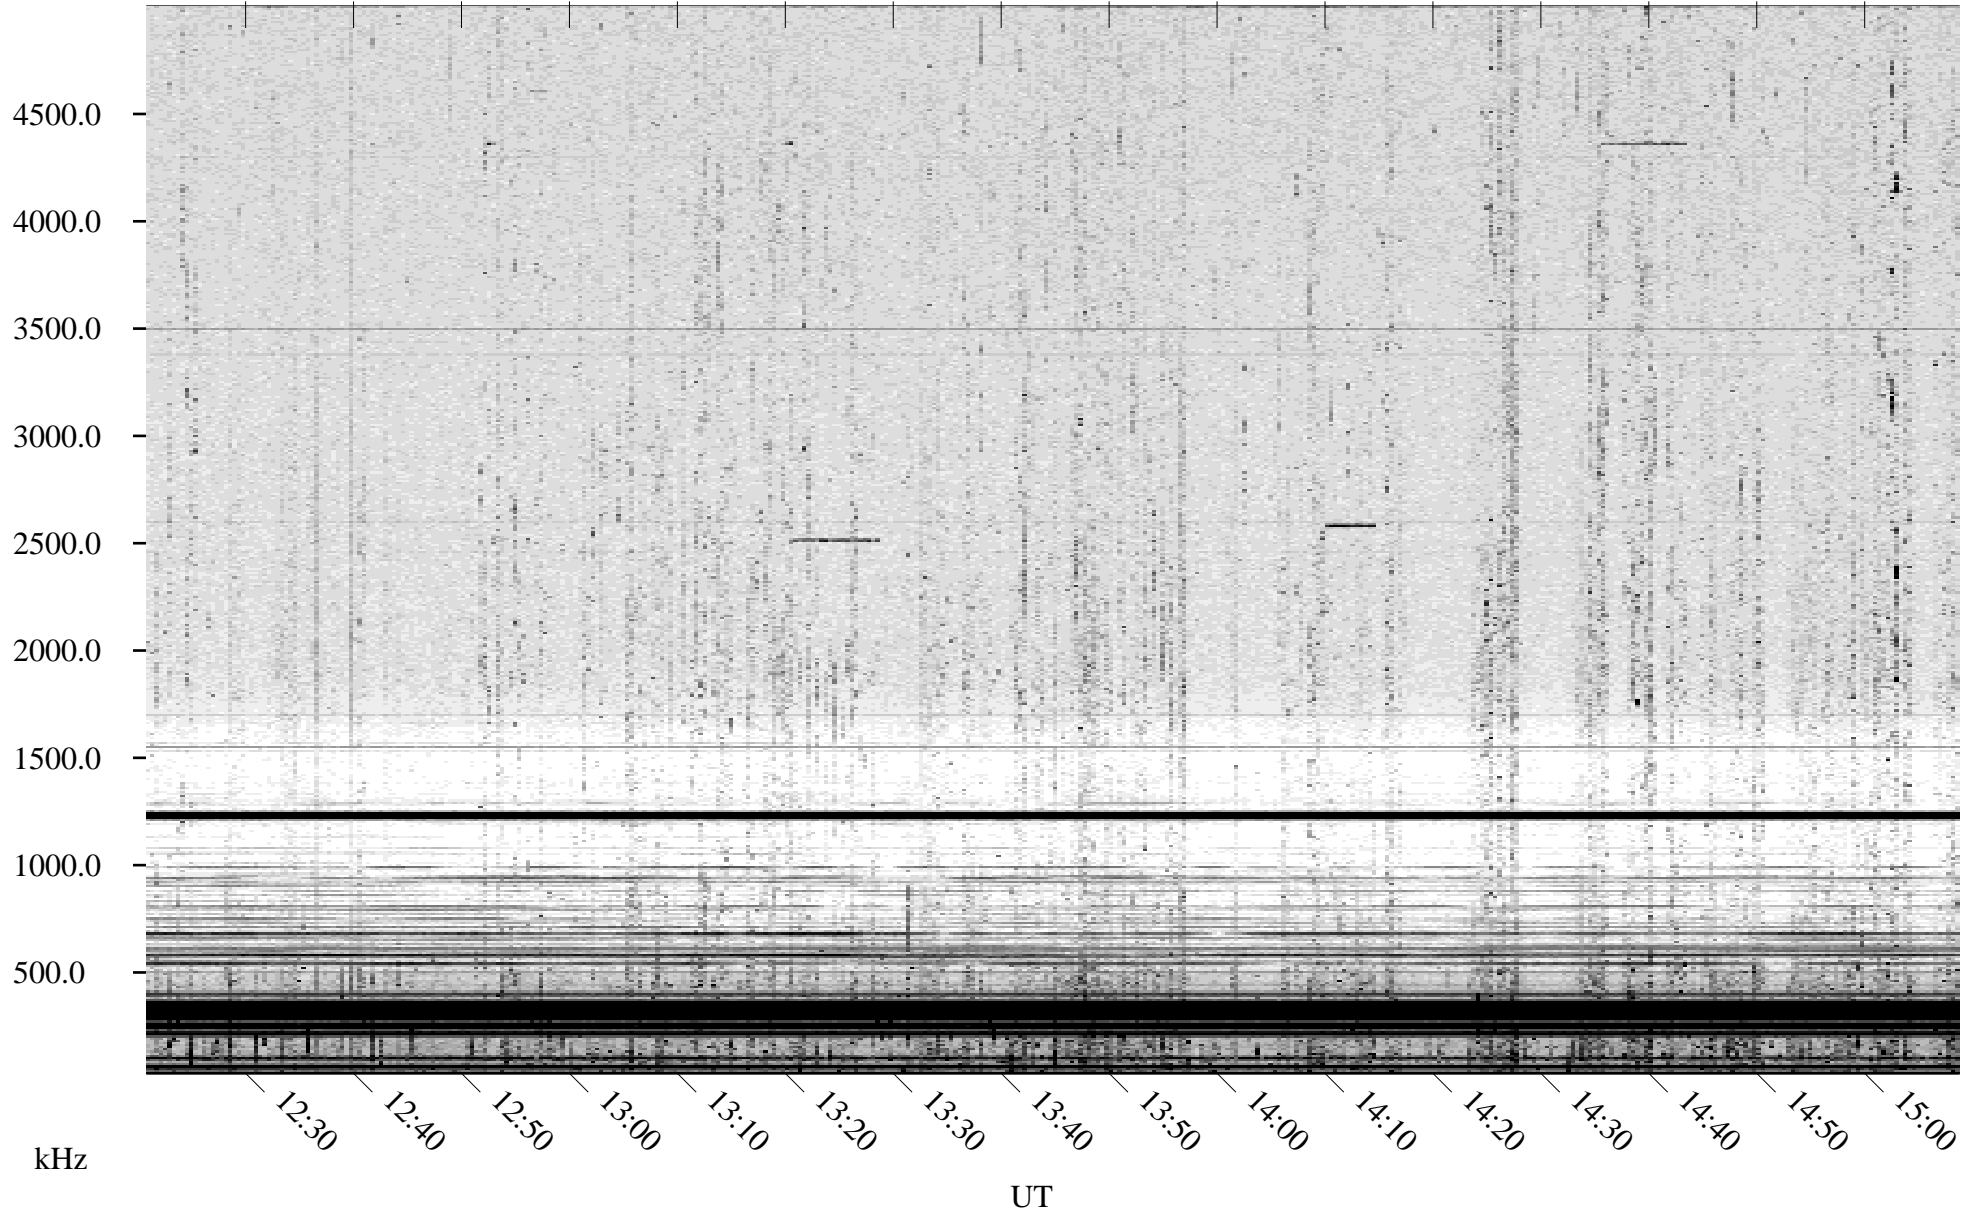

07/24/2003 Churchill, Manitoba

Linear Scale Black = 161 White = 15

ch032051.z03m max_12

Page 1

07/25/2003 Churchill, Manitoba

Linear Scale Black = 161 White = 15

ch032051.z03m max_12

Page 2

07/25/2003 Churchill, Manitoba

Linear Scale Black = 161 White = 15

ch032051.z03m max_12

Page 3

07/25/2003 Churchill, Manitoba

Linear Scale Black = 161 White = 15

ch032051.z03m max_12

Page 4

07/25/2003 Churchill, Manitoba

Linear Scale Black = 161 White = 15

ch032051.z03m max_12

Page 5

07/25/2003 Churchill, Manitoba

Linear Scale Black = 161 White = 15

ch032051.z03m max_12

Page 6

07/25/2003 Churchill, Manitoba

Linear Scale Black = 161 White = 15

ch032051.z03m max_12

Page 7

07/25/2003 Churchill, Manitoba

Linear Scale Black = 161 White = 15

ch032051.z03m max_12

Page 8