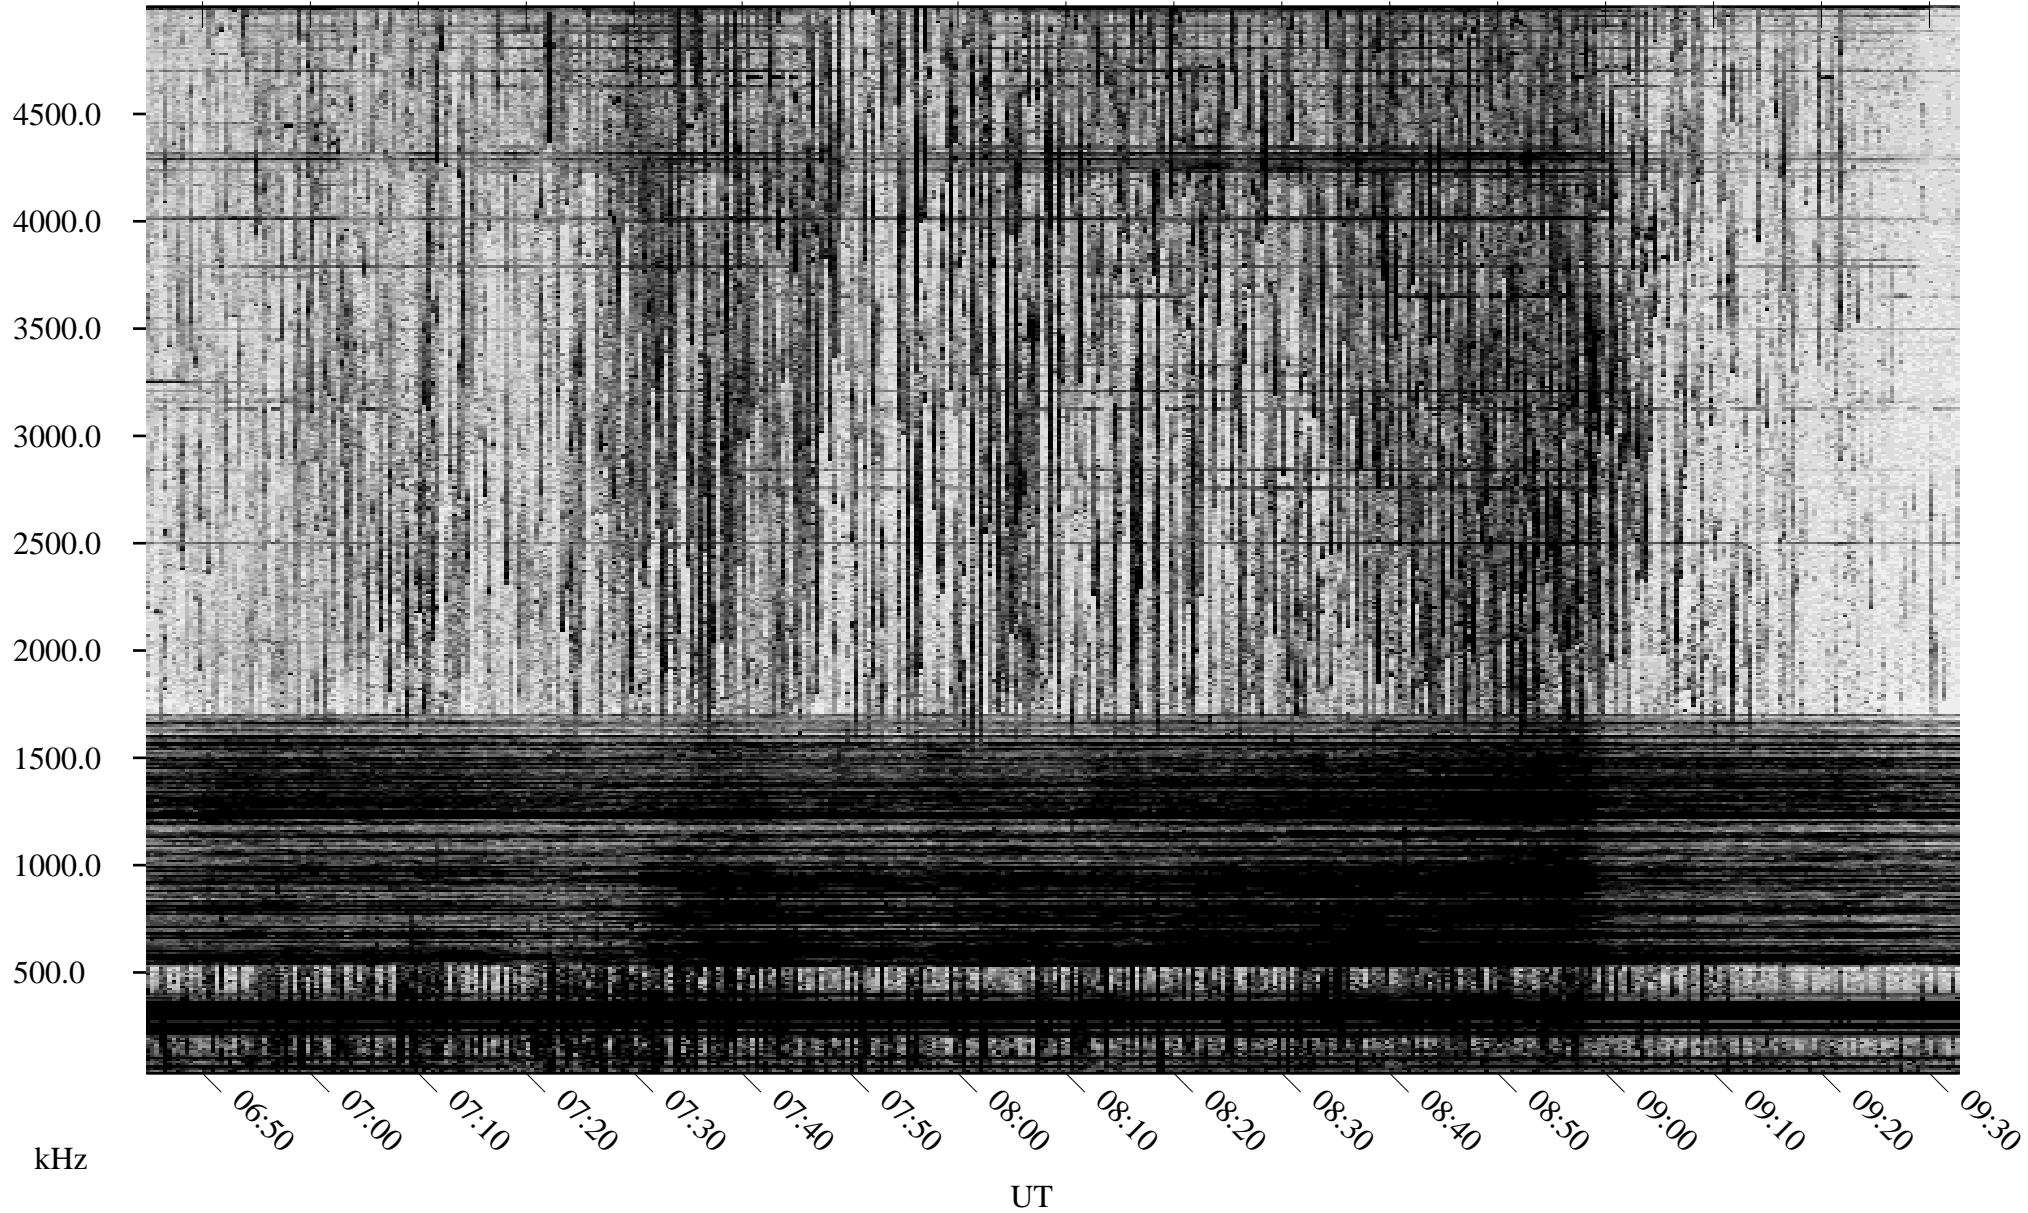

07/24/2003 Churchill, Manitoba

Linear Scale Black = 161 White = 15

ch032051.z03m max_12

Page 1

07/25/2003 Churchill, Manitoba

Linear Scale Black = 161 White = 15

ch032051.z03m max_12

Page 2

07/25/2003 Churchill, Manitoba

Linear Scale Black = 161 White = 15

ch032051.z03m max_12

Page 3

07/25/2003 Churchill, Manitoba

Linear Scale Black = 161 White = 15

ch032051.z03m max_12

Page 4

07/25/2003 Churchill, Manitoba

Linear Scale Black = 161 White = 15

ch032051.z03m max_12

Page 5

07/25/2003 Churchill, Manitoba

Linear Scale Black = 161 White = 15

ch032051.z03m max_12

Page 6

07/25/2003 Churchill, Manitoba

Linear Scale Black = 161 White = 15

ch032051.z03m max_12

Page 7

07/25/2003 Churchill, Manitoba

Linear Scale Black = 161 White = 15

ch032051.z03m max_12

Page 8